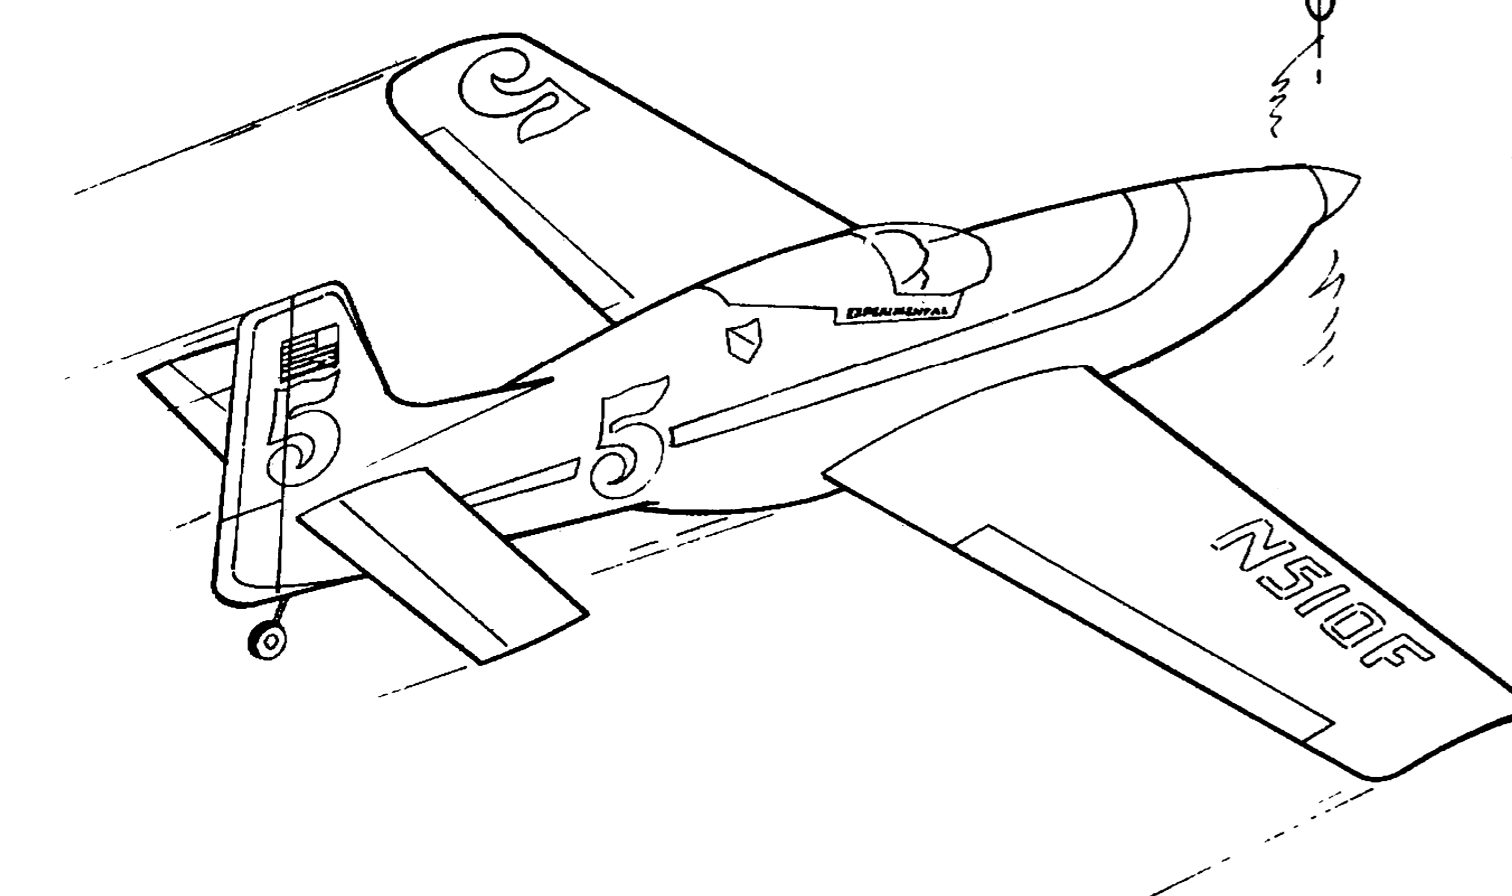

2" TOTAL DIHEDRAL

3/8 SQ LE

BALSA
 BLOCK

ALL WING SKIN 1/16 BALSA

1/8 WIRE L.G.

3/8 X 5/16

3/32 WIRE INSIDE
 1/8 ALUM TUBING

1" TRAILING EDGE STOCK
 AIL ON RIGHT WING
 ONLY