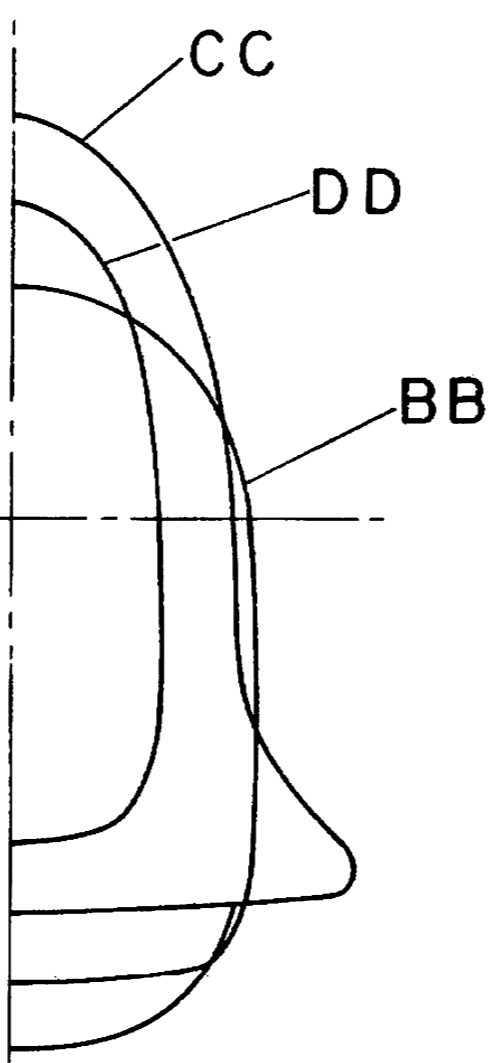

2" TOTAL DIHEDRAL

3/8 SQ LE

BALSA
 BLOCK

ALL WING SKIN 1/16 BALSA

1/8 WIRE L.G.

3/8 X 5/16

3/32 WIRE INSIDE
 1/8 ALUM TUBING

1" TRAILING EDGE STOCK
 AIL ON RIGHT WING
 ONLY

FOAM CUT
 LINES

1/16 PLY WING CORE TEMPLATES
 3/16" WASHOUT

FOR ST, OS, FOX
 FOR K-B, TAIPAN

1 1/2 DIA SPINNER

BATT AREA

PYLON RST-4
 TANK

EXPERIMENTAL
 REC AREA

HARDWOOD
 TAP FOR 4-40 BOLT