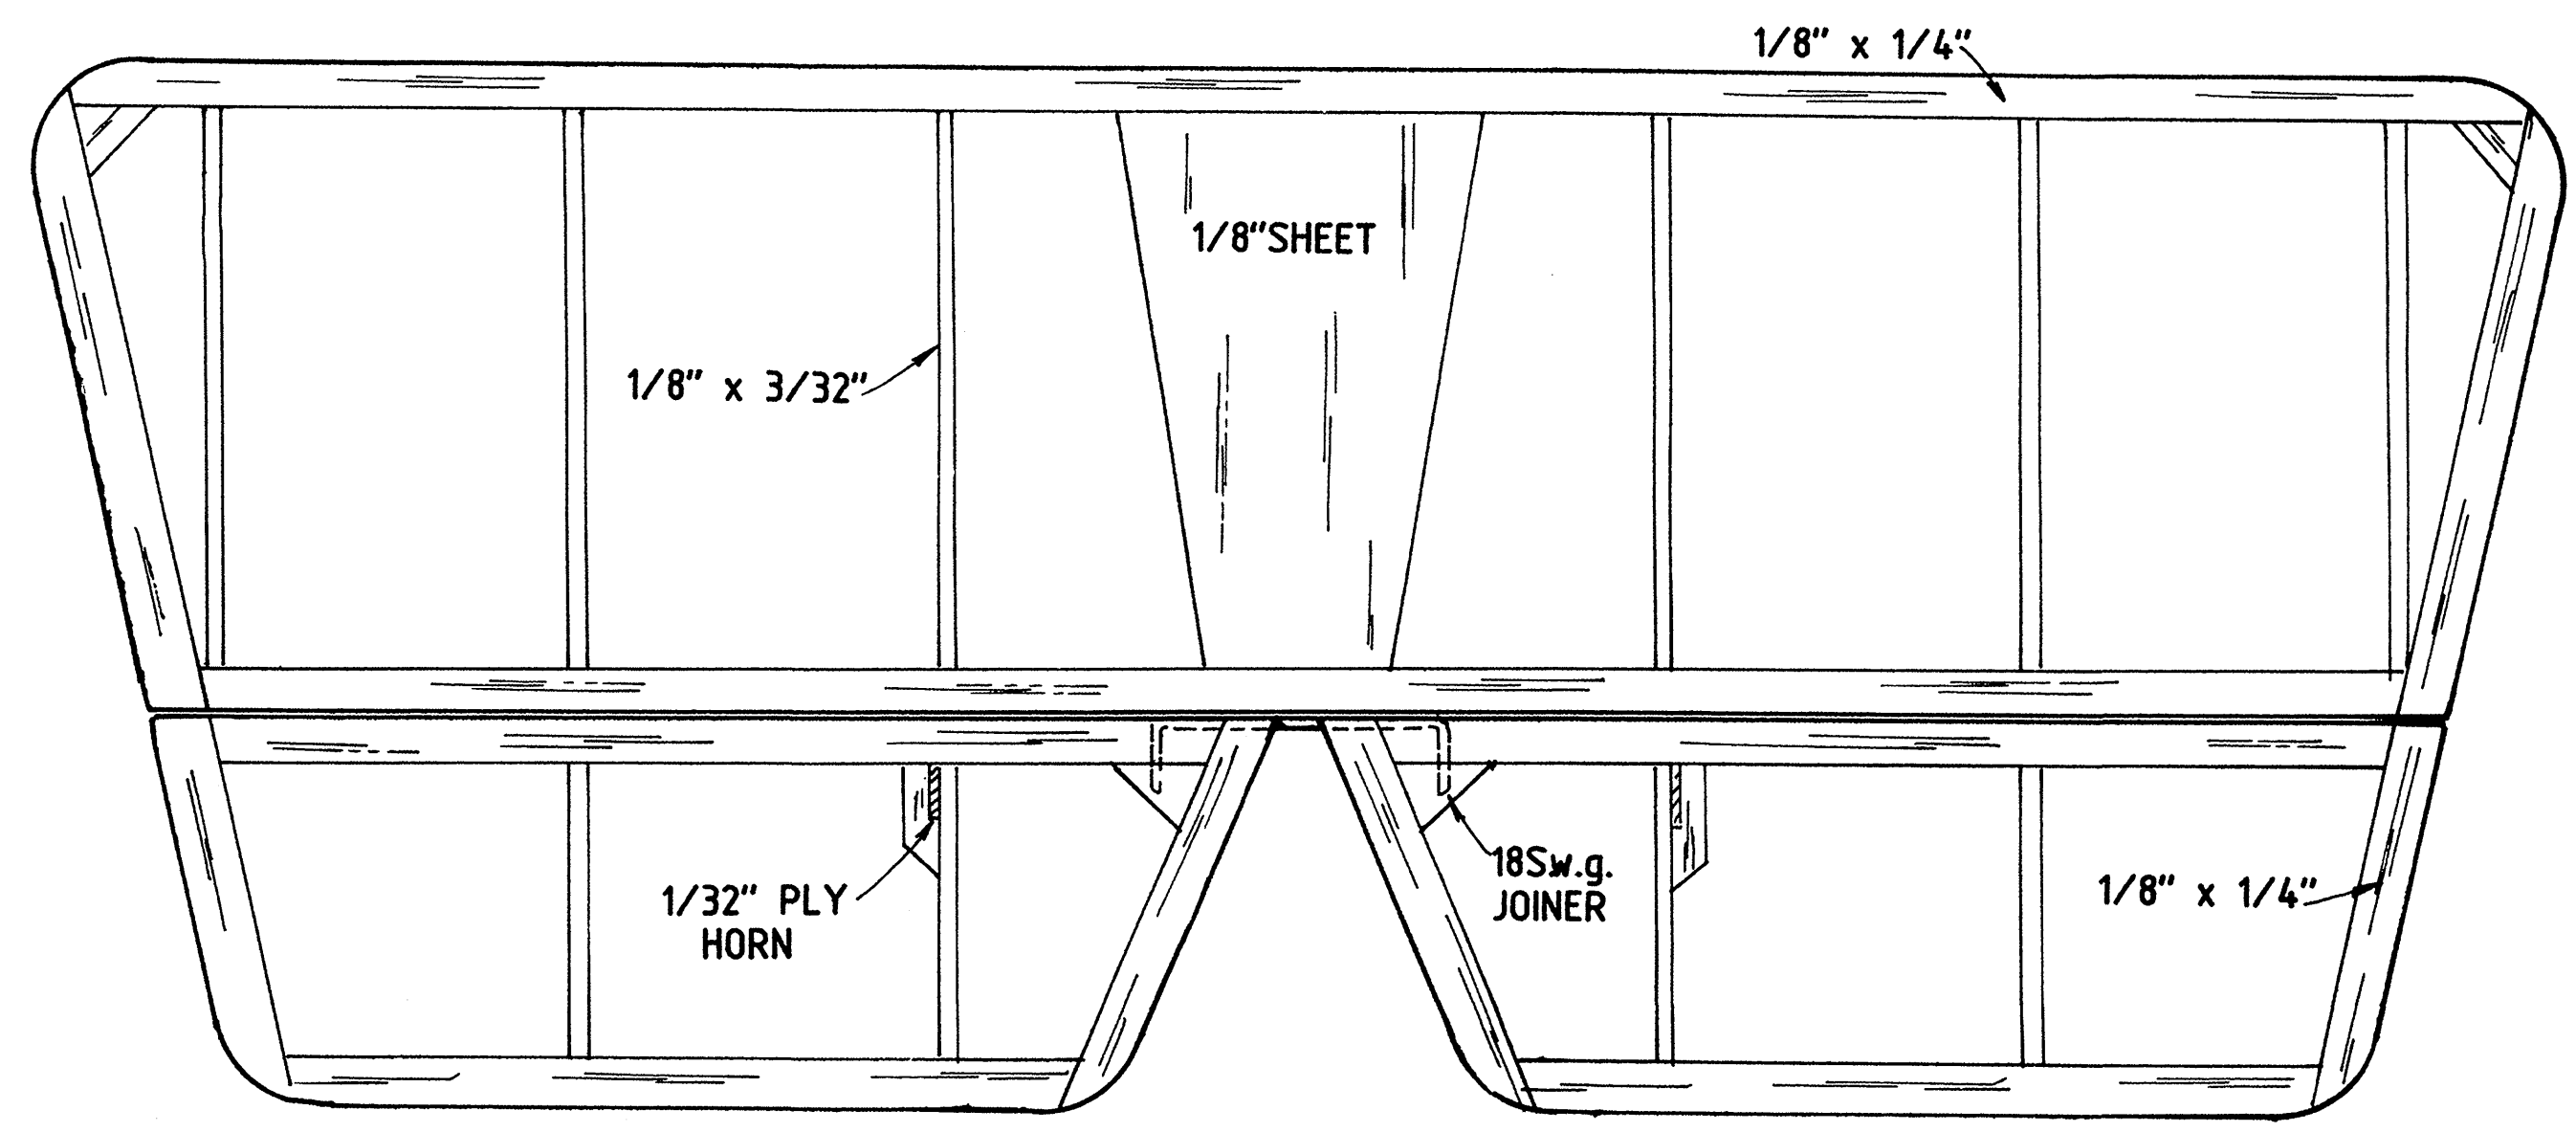

# SOPWITH PUP

A. 36" (914mm) wingspan  
R/C Scale model for three function  
R/C and 400 size electron motors

Designed by  
**PETER RAKE**

COWL LENGTH MAY BE EXTENDED BY 1/2"

SHEET INNER BAY  
1/32" Balsa  
TOP AND BOTTOM