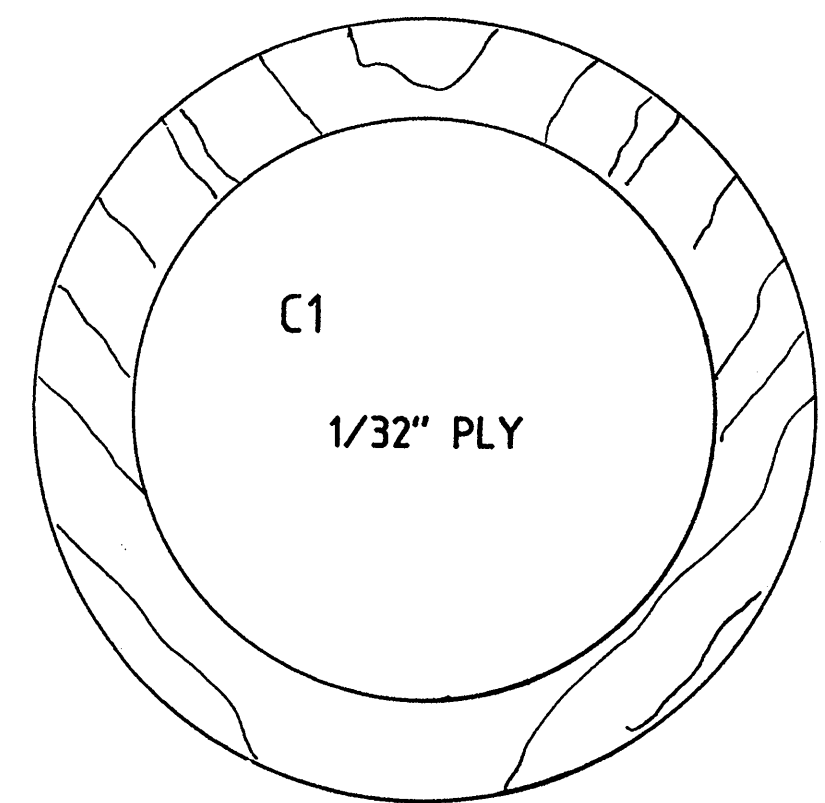

# SOPWITH PUP

A. 36" (914mm) wingspan  
R/C Scale model for three function  
R/C and 400 size electron motors

Designed by  
**PETER RAKE**

COWL LENGTH MAY BE EXTENDED BY 1/2"

SHEET INNER BAY  
1/32" Balsa  
TOP AND BOTTOM