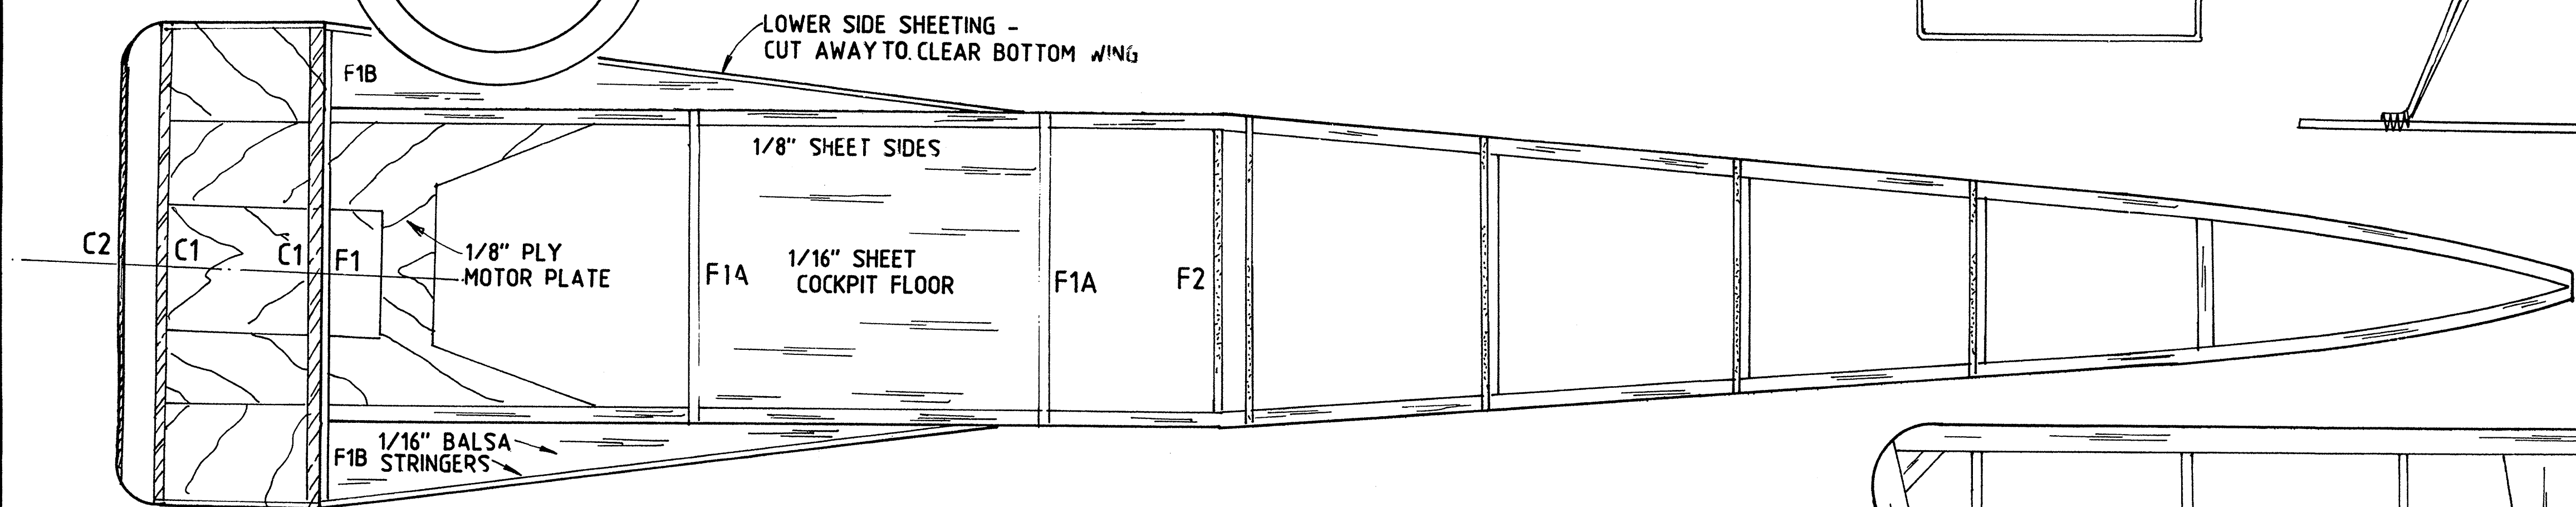

# SOPWITH PUP

A. 36" (914mm) wingspan  
R/C Scale model for three function  
R/C and 400 size electron motors

Designed by  
**PETER RAKE**

COWL LENGTH MAY BE EXTENDED BY 1/2"

SHEET INNER BAY  
1/32" Balsa  
TOP AND BOTTOM