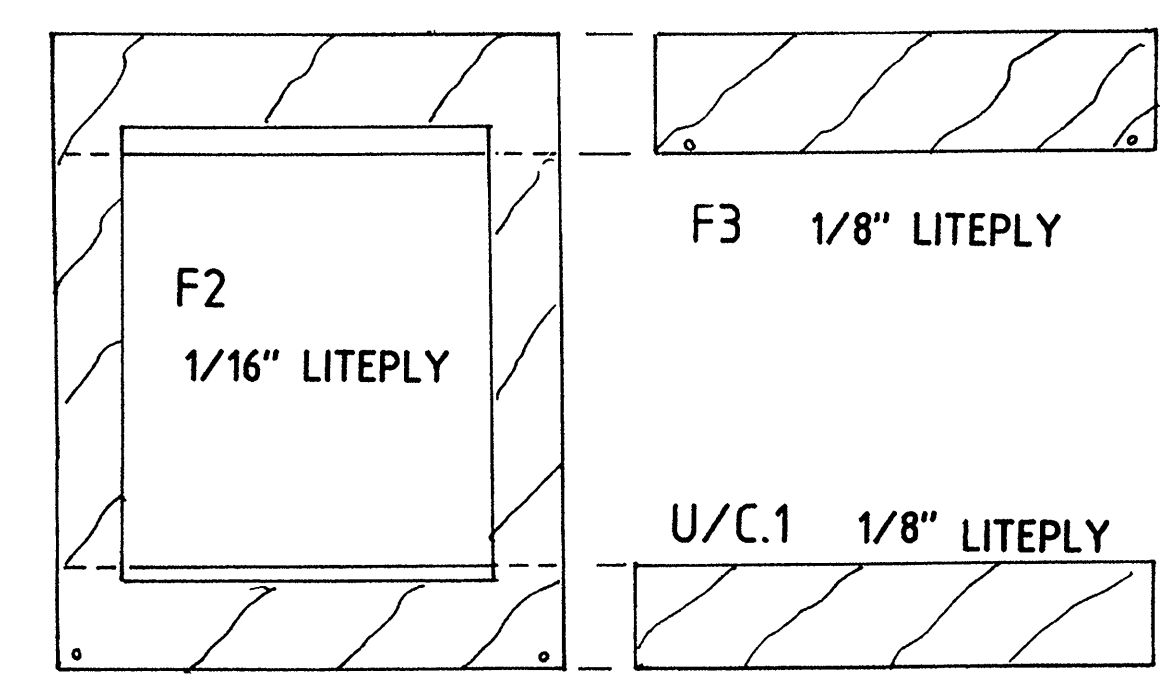

# SOPWITH PUP

A. 36" (914mm) wingspan  
R/C Scale model for three function  
R/C and 400 size electron motors

Designed by  
**PETER RAKE**

COWL LENGTH MAY BE EXTENDED BY 1/2"

SHEET INNER BAY  
1/32" Balsa  
TOP AND BOTTOM