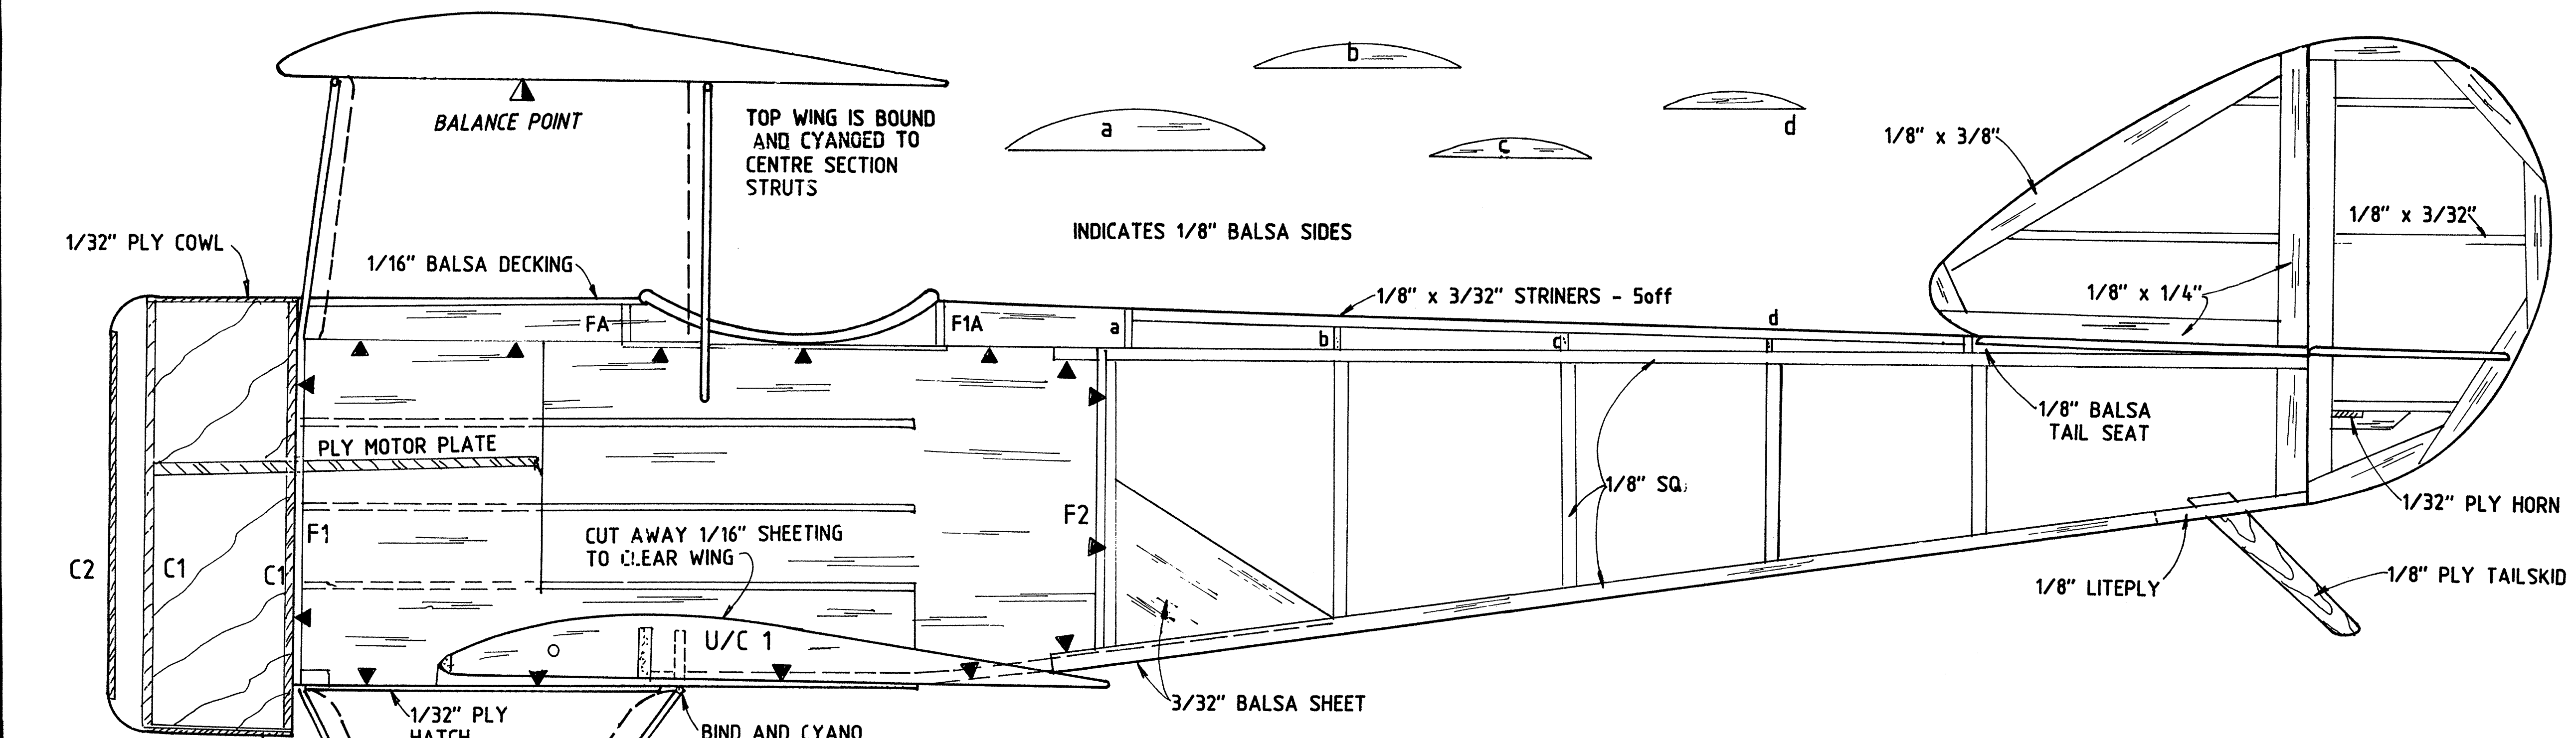

# SOPWITH PUP

A. 36" (914mm) wingspan  
R/C Scale model for three function  
R/C and 400 size electron motors

Designed by  
**PETER RAKE**

COWL LENGTH MAY BE EXTENDED BY 1/2"

SHEET INNER BAY  
1/32" Balsa  
TOP AND BOTTOM