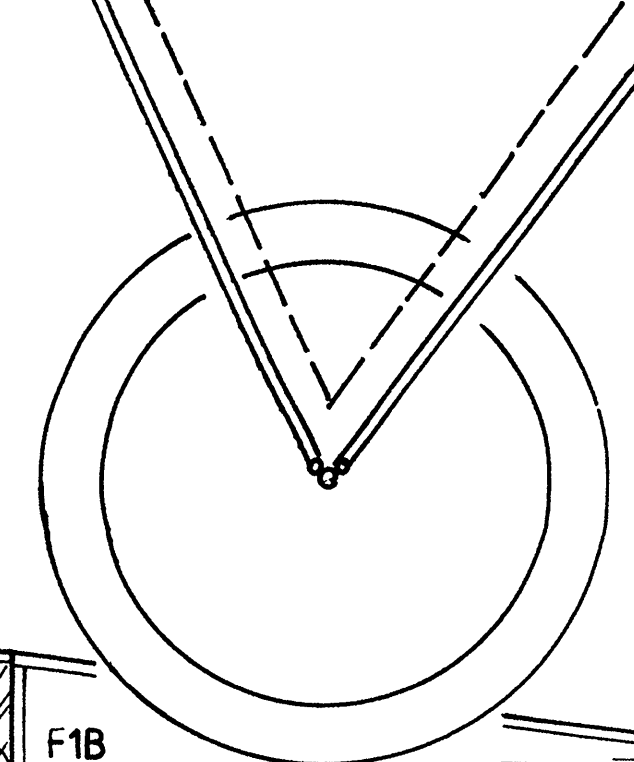

# SOPWITH PUP

A. 36" (914mm) wingspan  
R/C Scale model for three function  
R/C and 400 size electron motors

Designed by  
**PETER RAKE**

COWL LENGTH MAY BE EXTENDED BY 1/2"

SHEET INNER BAY  
1/32" Balsa  
TOP AND BOTTOM