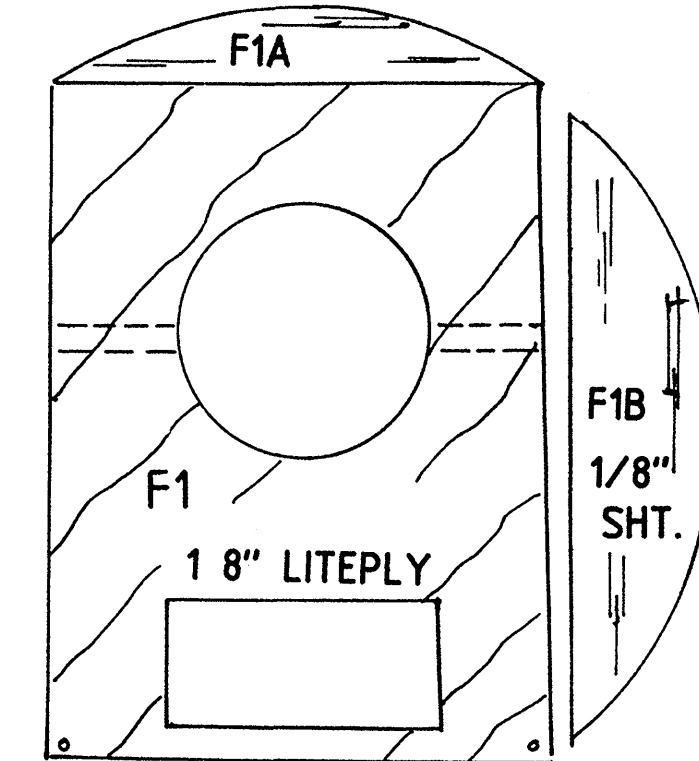

# SOPWITH PUP

A. 36" (914mm) wingspan  
R/C Scale model for three function  
R/C and 400 size electron motors

Designed by  
**PETER RAKE**

COWL LENGTH MAY BE EXTENDED BY 1/2"

SHEET INNER BAY  
1/32" Balsa  
TOP AND BOTTOM