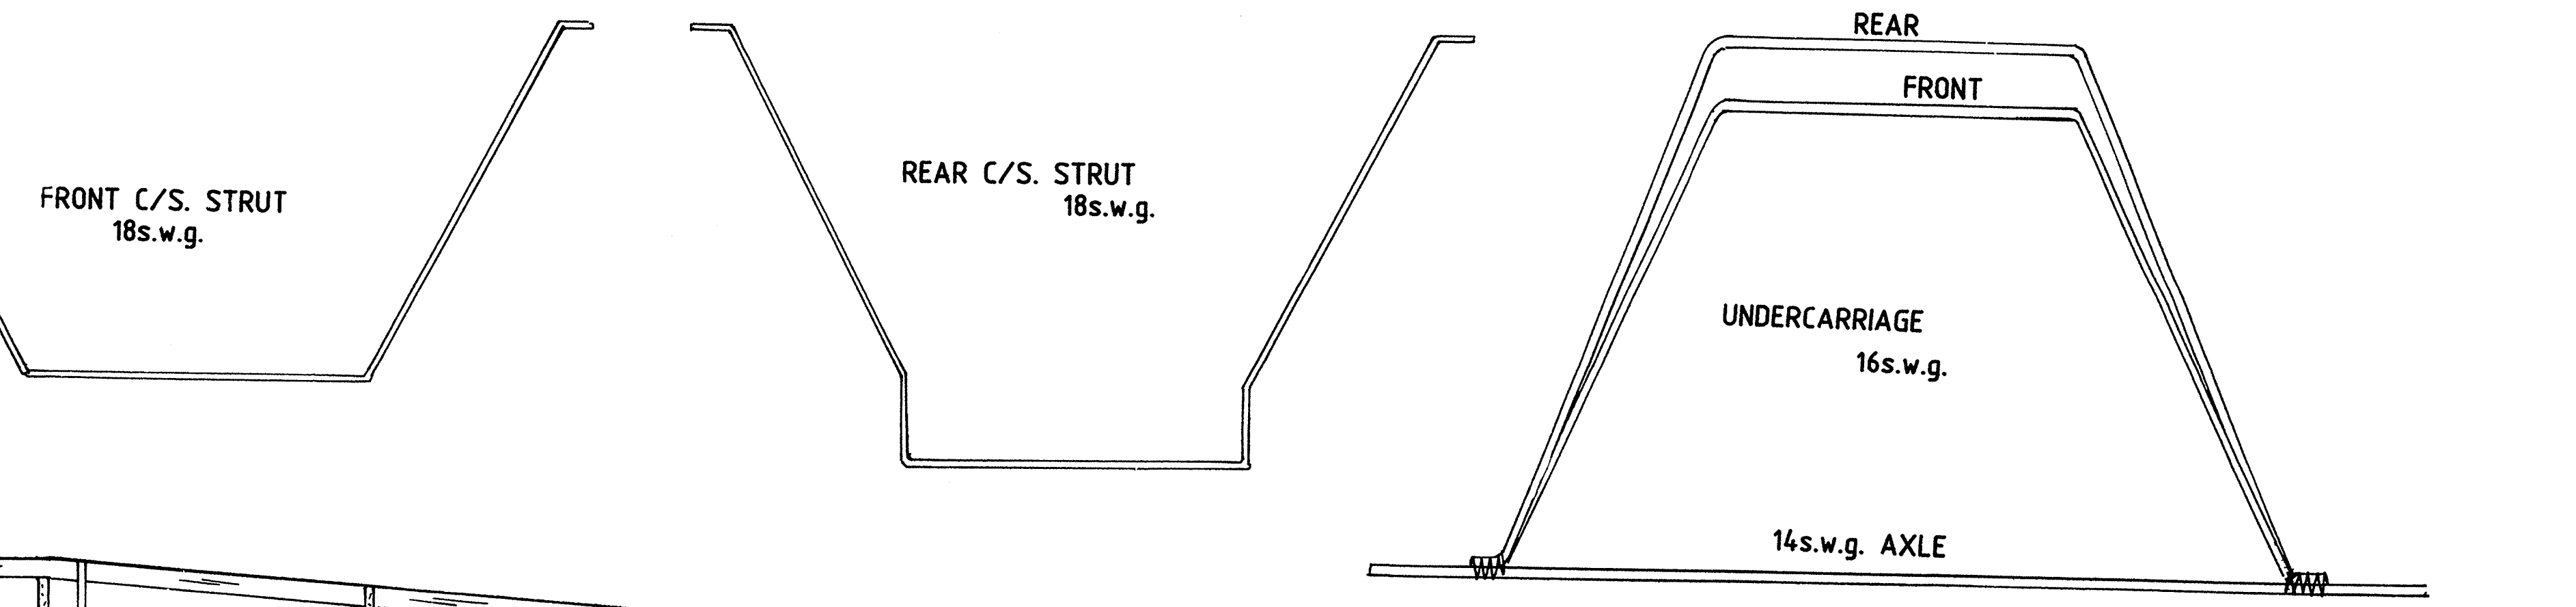

# SOPWITH PUP

A. 36" (914mm) wingspan  
R/C Scale model for three function  
R/C and 400 size electron motors

Designed by  
**PETER RAKE**

COWL LENGTH MAY BE EXTENDED BY 1/2"

SHEET INNER BAY  
1/32" Balsa  
TOP AND BOTTOM