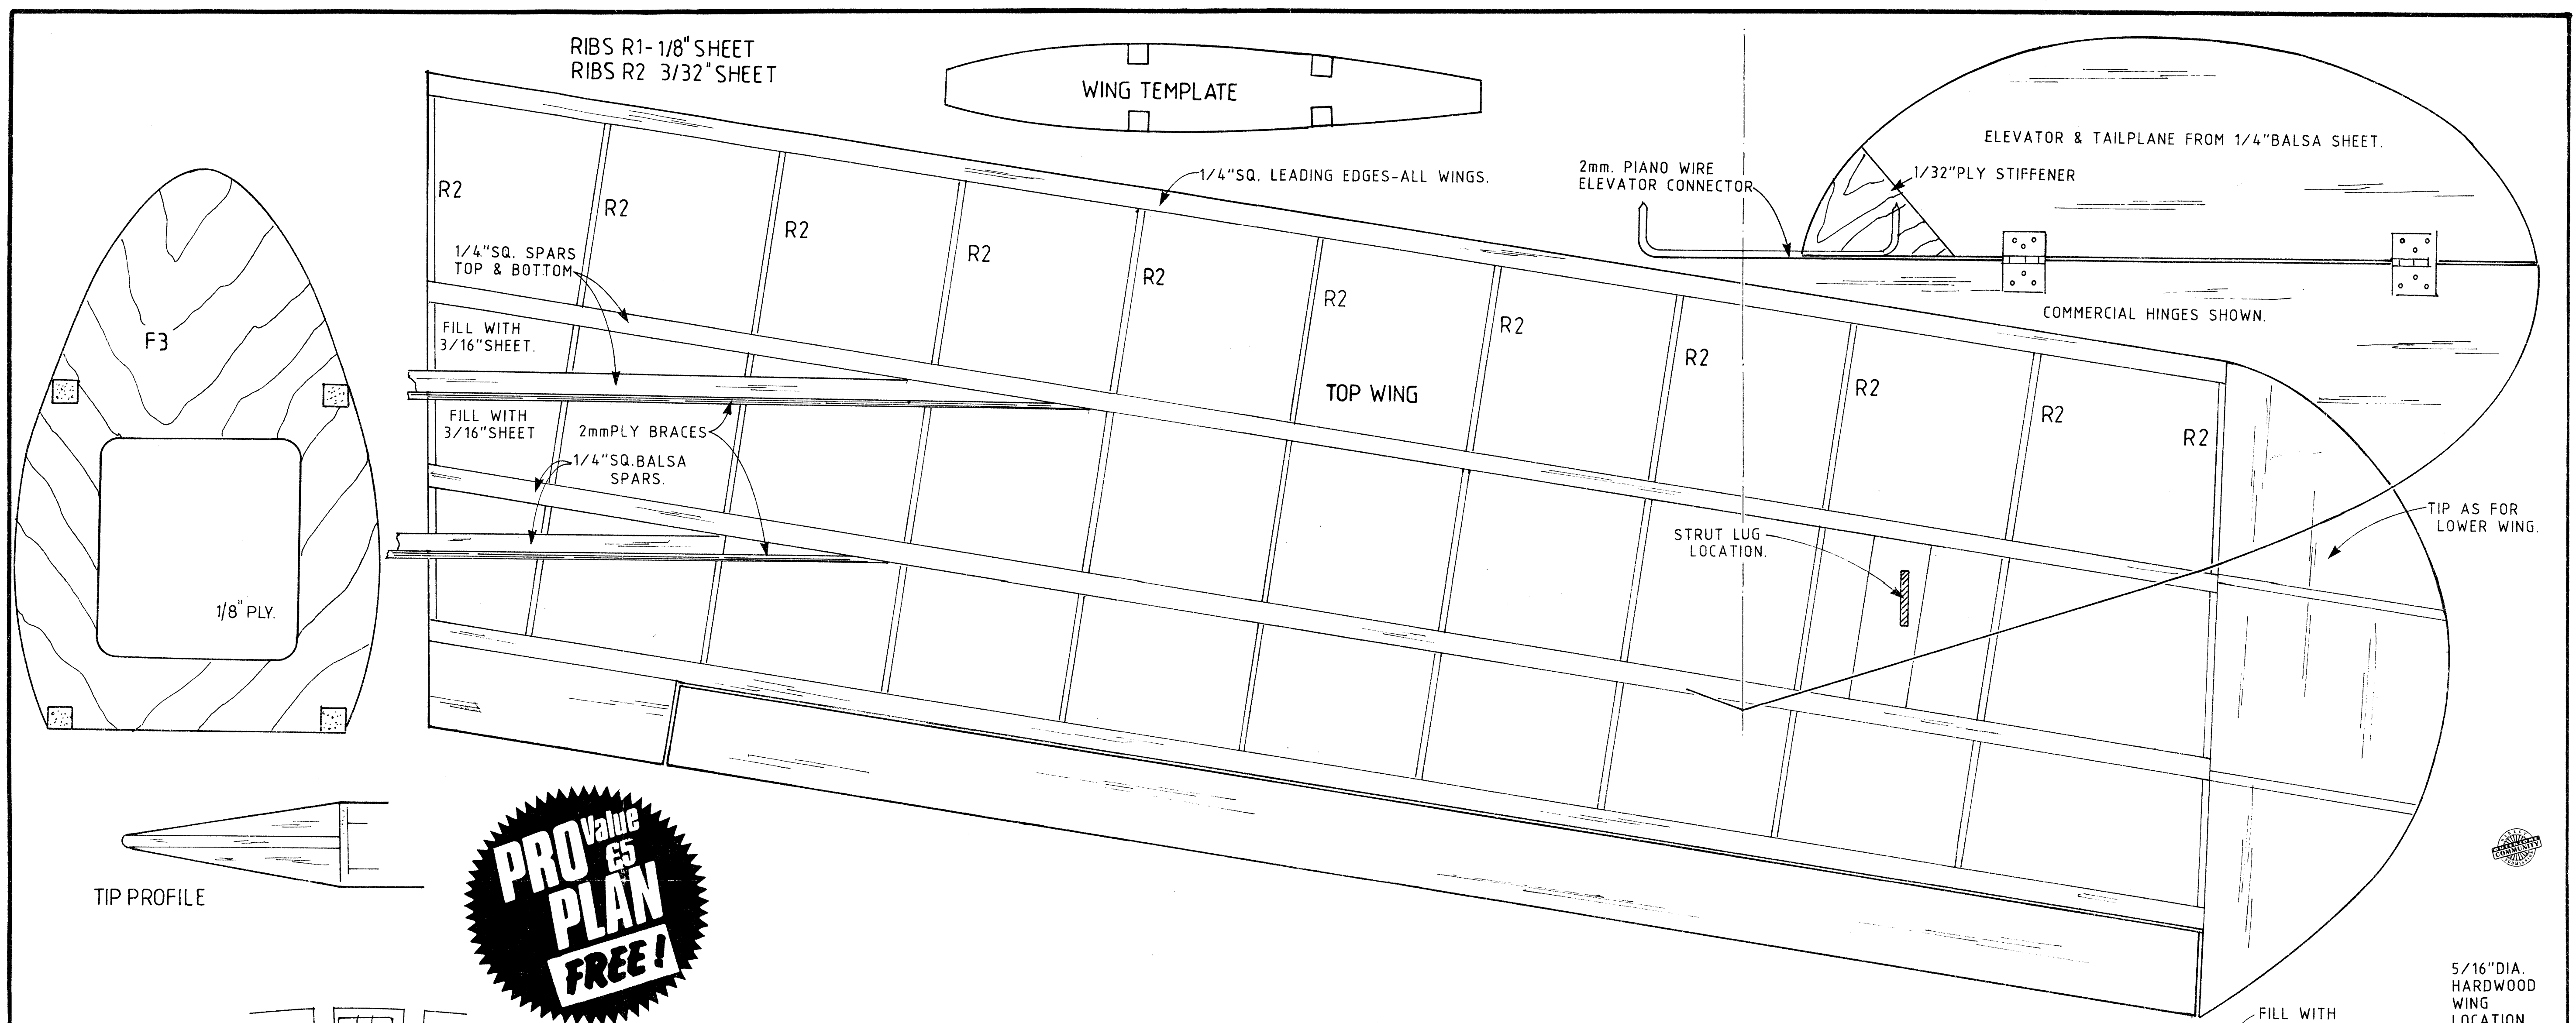

PIROUETTE

A 48" WINGSAN SPORTS BIPLANE FOR SIZE 0-40-0-45cuin MOTORS & 4 FUNCTION R/C CONTROL.

DESIGNED BY STEPHEN GALEA

PRO Value \$5 PLAN FREE!