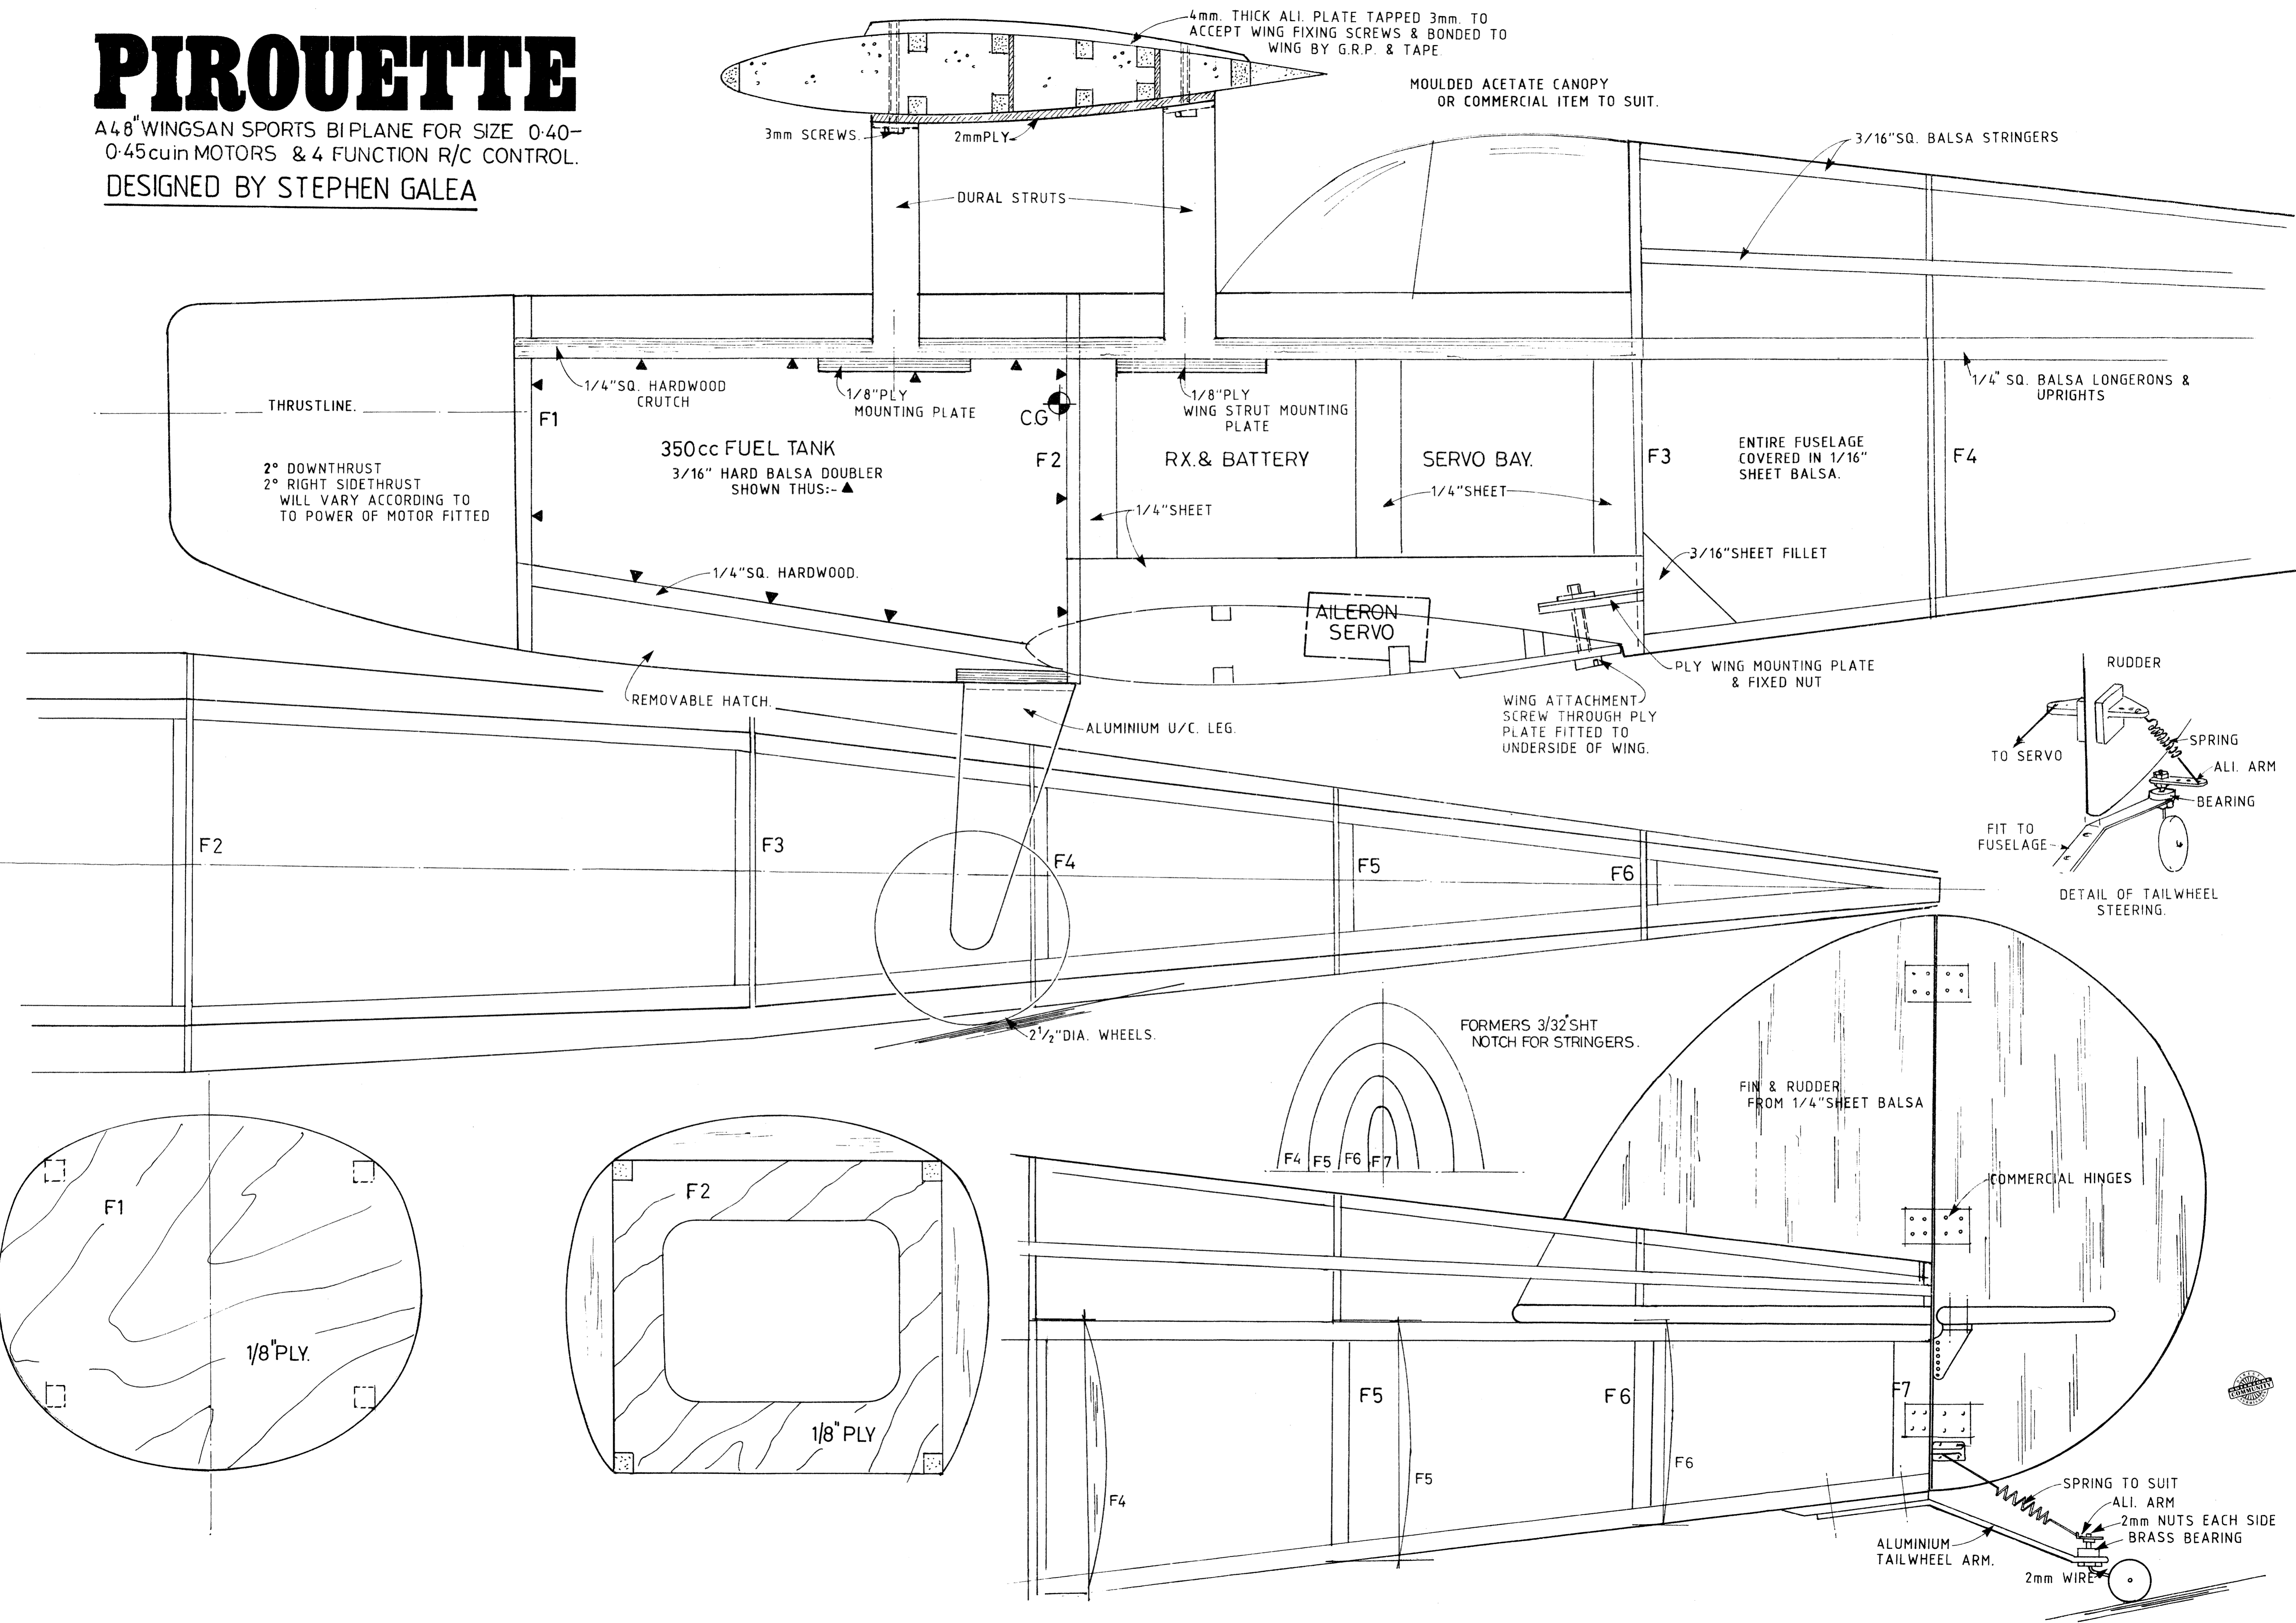

PIROUETTE

A 48" WINGSAN SPORTS BIPLANE FOR SIZE 0-40-0-45cuin MOTORS & 4 FUNCTION R/C CONTROL.

DESIGNED BY STEPHEN GALEA

PRO Value \$5 PLAN FREE!