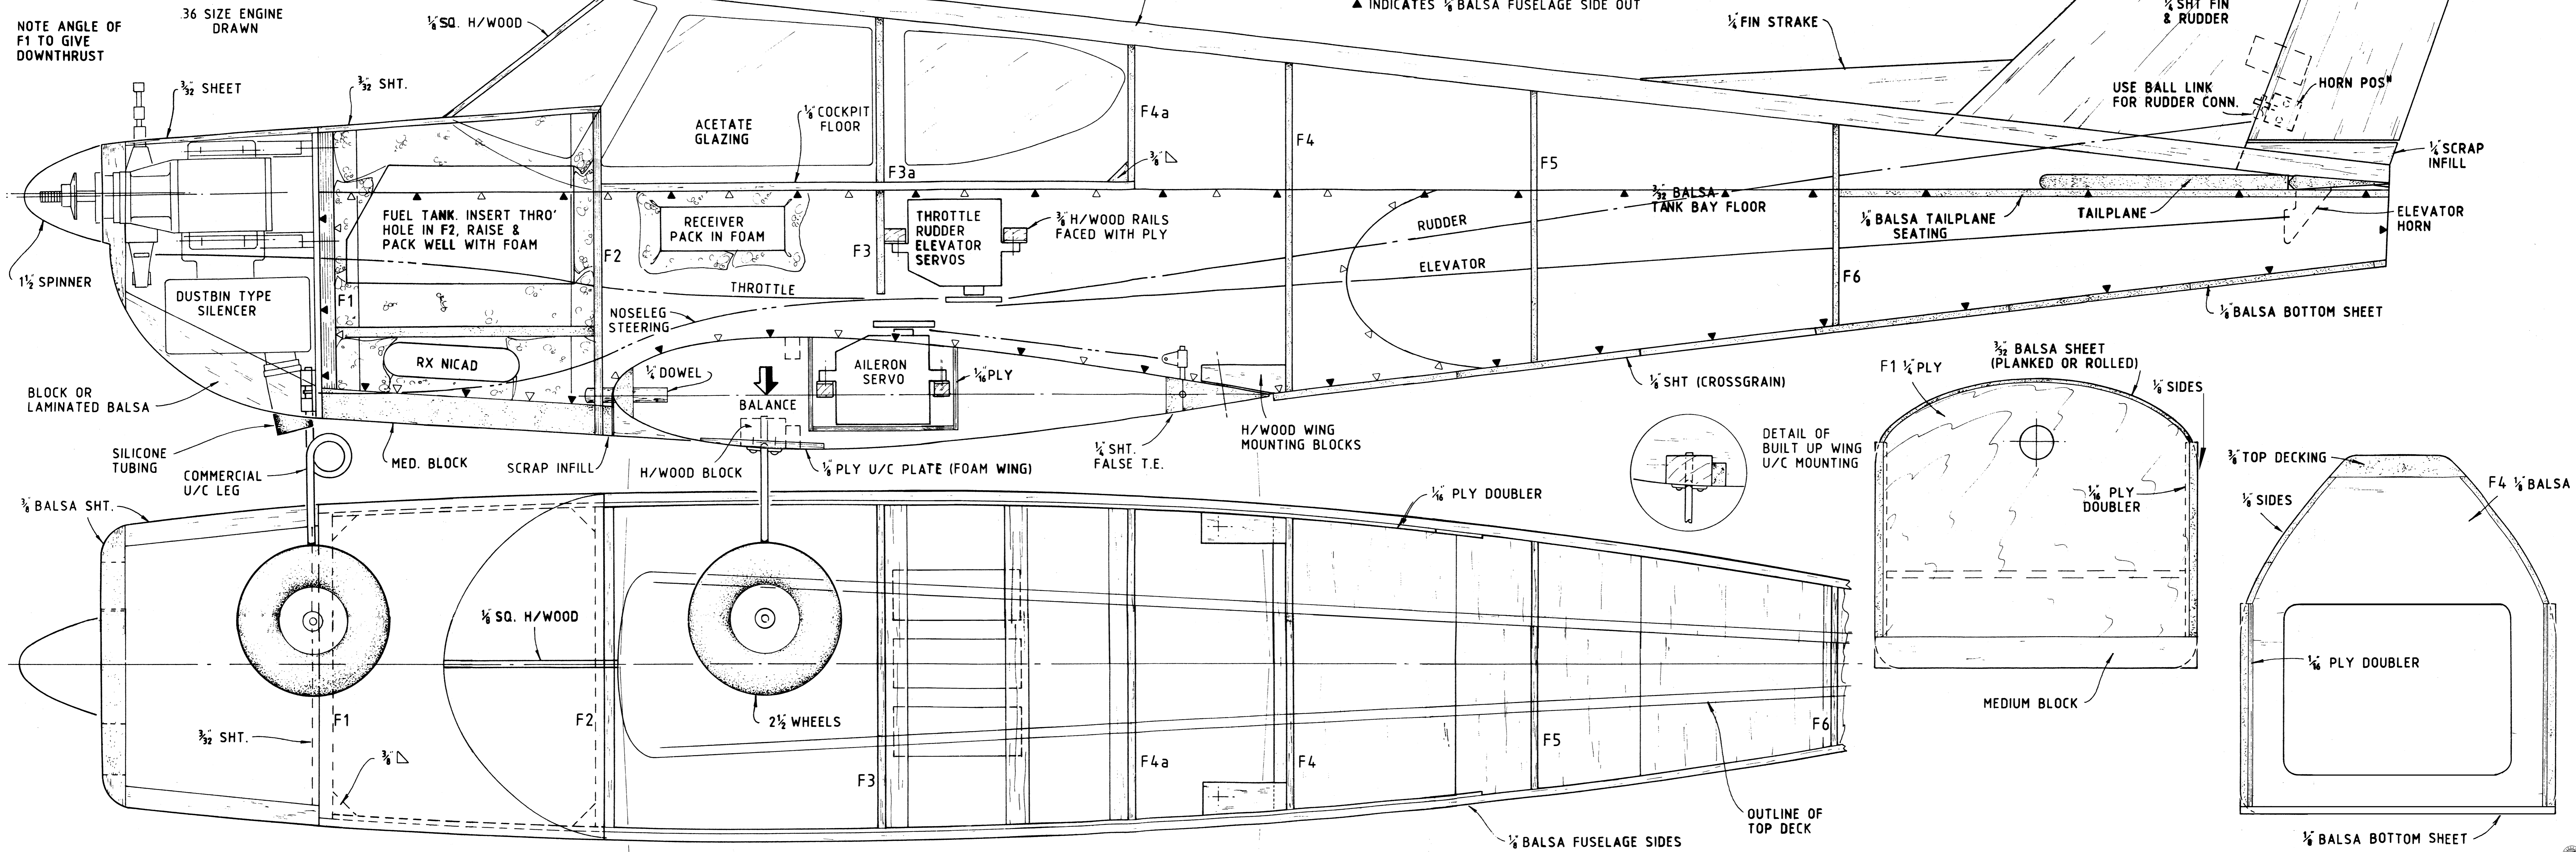

PIPER COMANCHE

54" wingspan

PIPER COMANCHE

A 54" SPAN SPORT SCALE MODEL FOR .30 to .45 cu.in. 2 STROKE ENGINES OR SIMILAR & 4 FUNCTION R/C. DESIGNED BY SIMON DELANEY. PLAN VALUE £4.00. PRESENTED FREE WITH RCM&E, OCTOBER 1995.