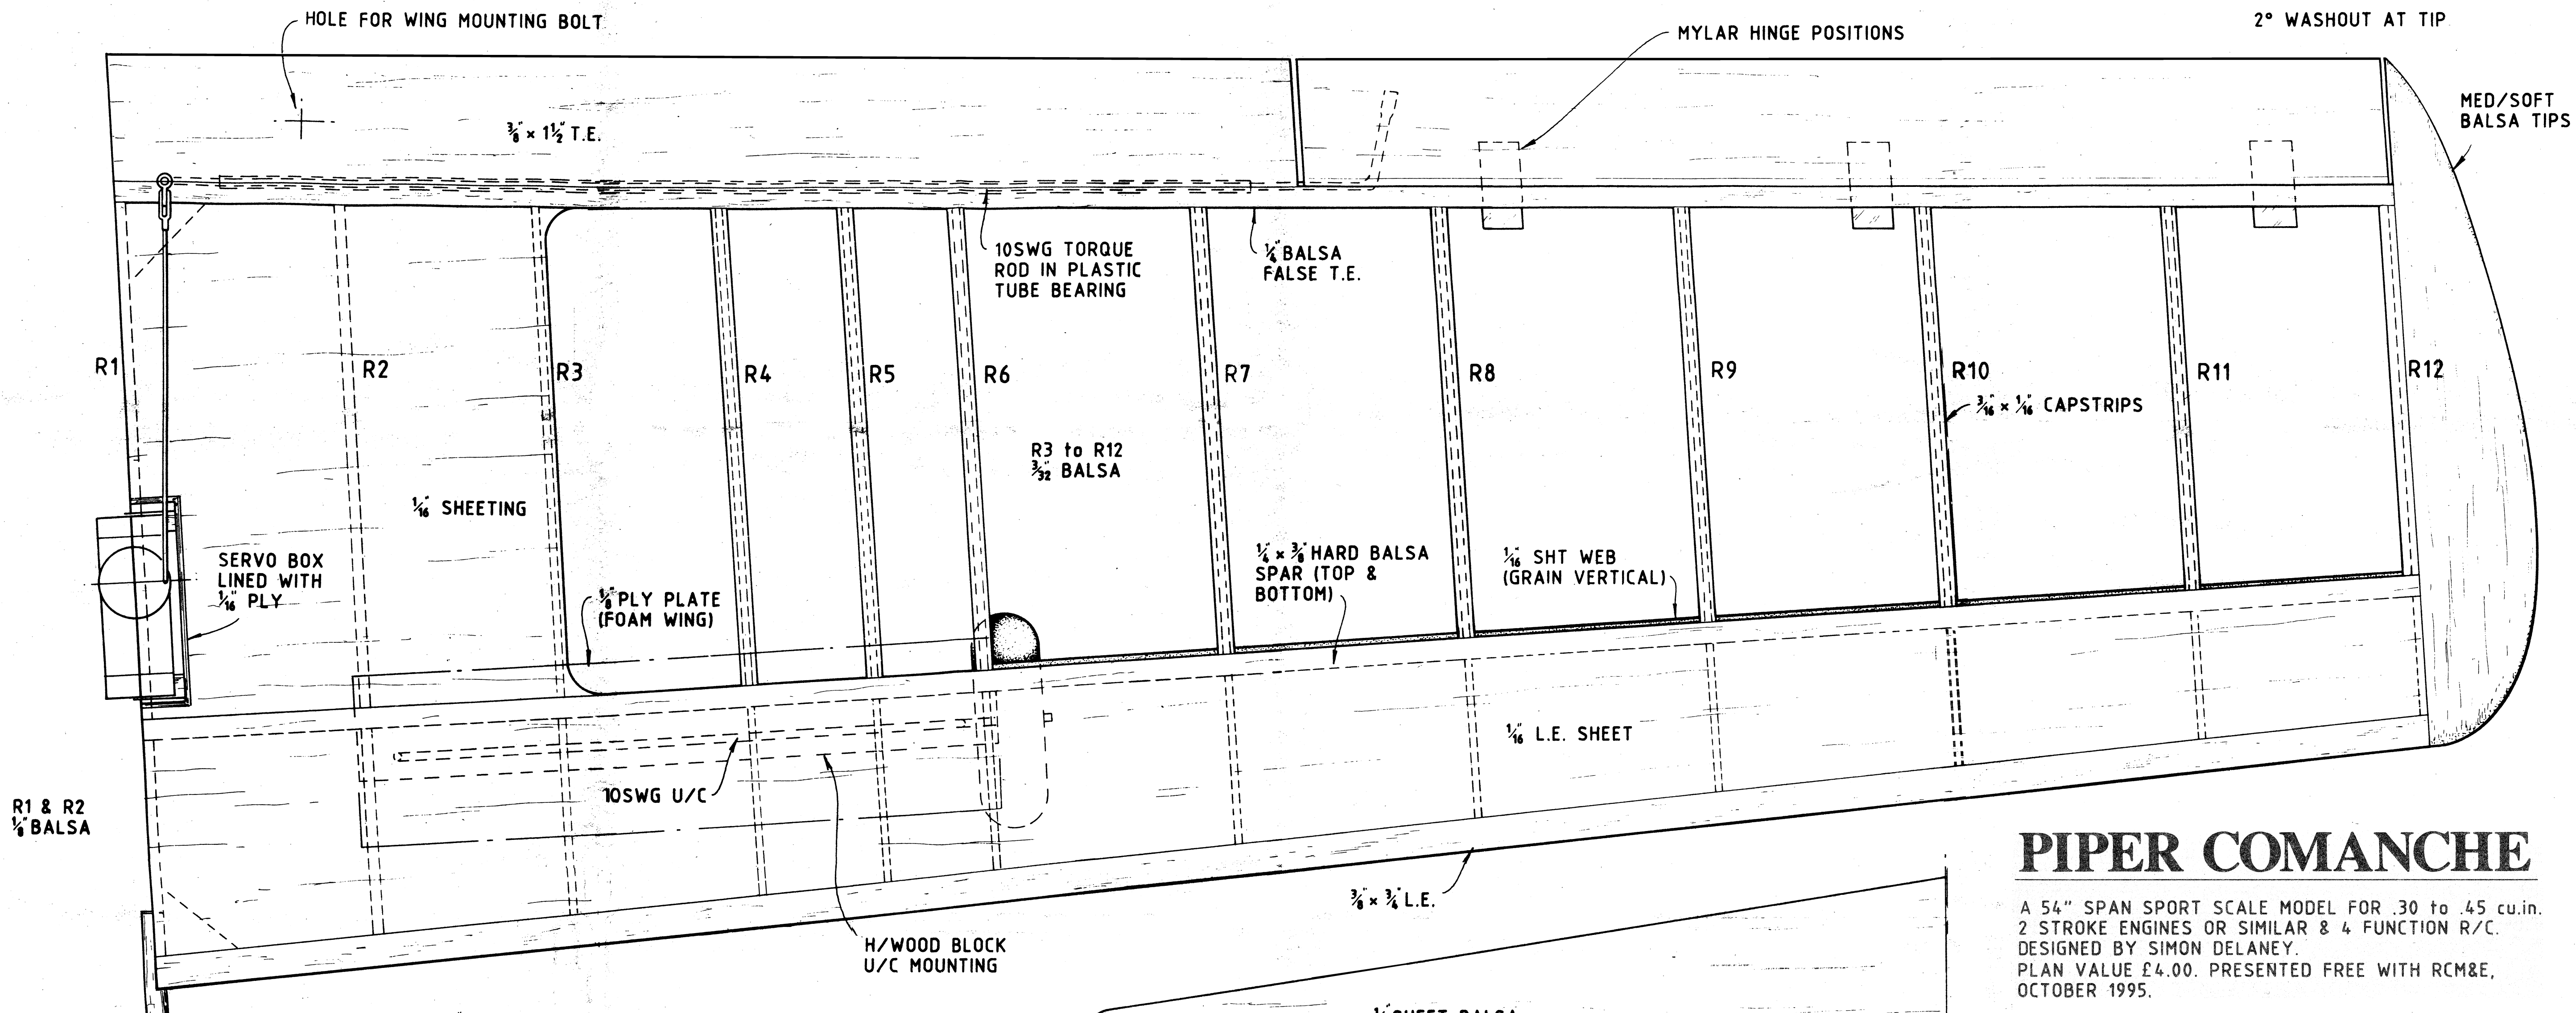

PIPER COMANCHE

54" wingspan

PIPER COMANCHE

A 54" SPAN SPORT SCALE MODEL FOR .30 to .45 cu.in. 2 STROKE ENGINES OR SIMILAR & 4 FUNCTION R/C. DESIGNED BY SIMON DELANEY. PLAN VALUE £4.00. PRESENTED FREE WITH RCM&E, OCTOBER 1995.