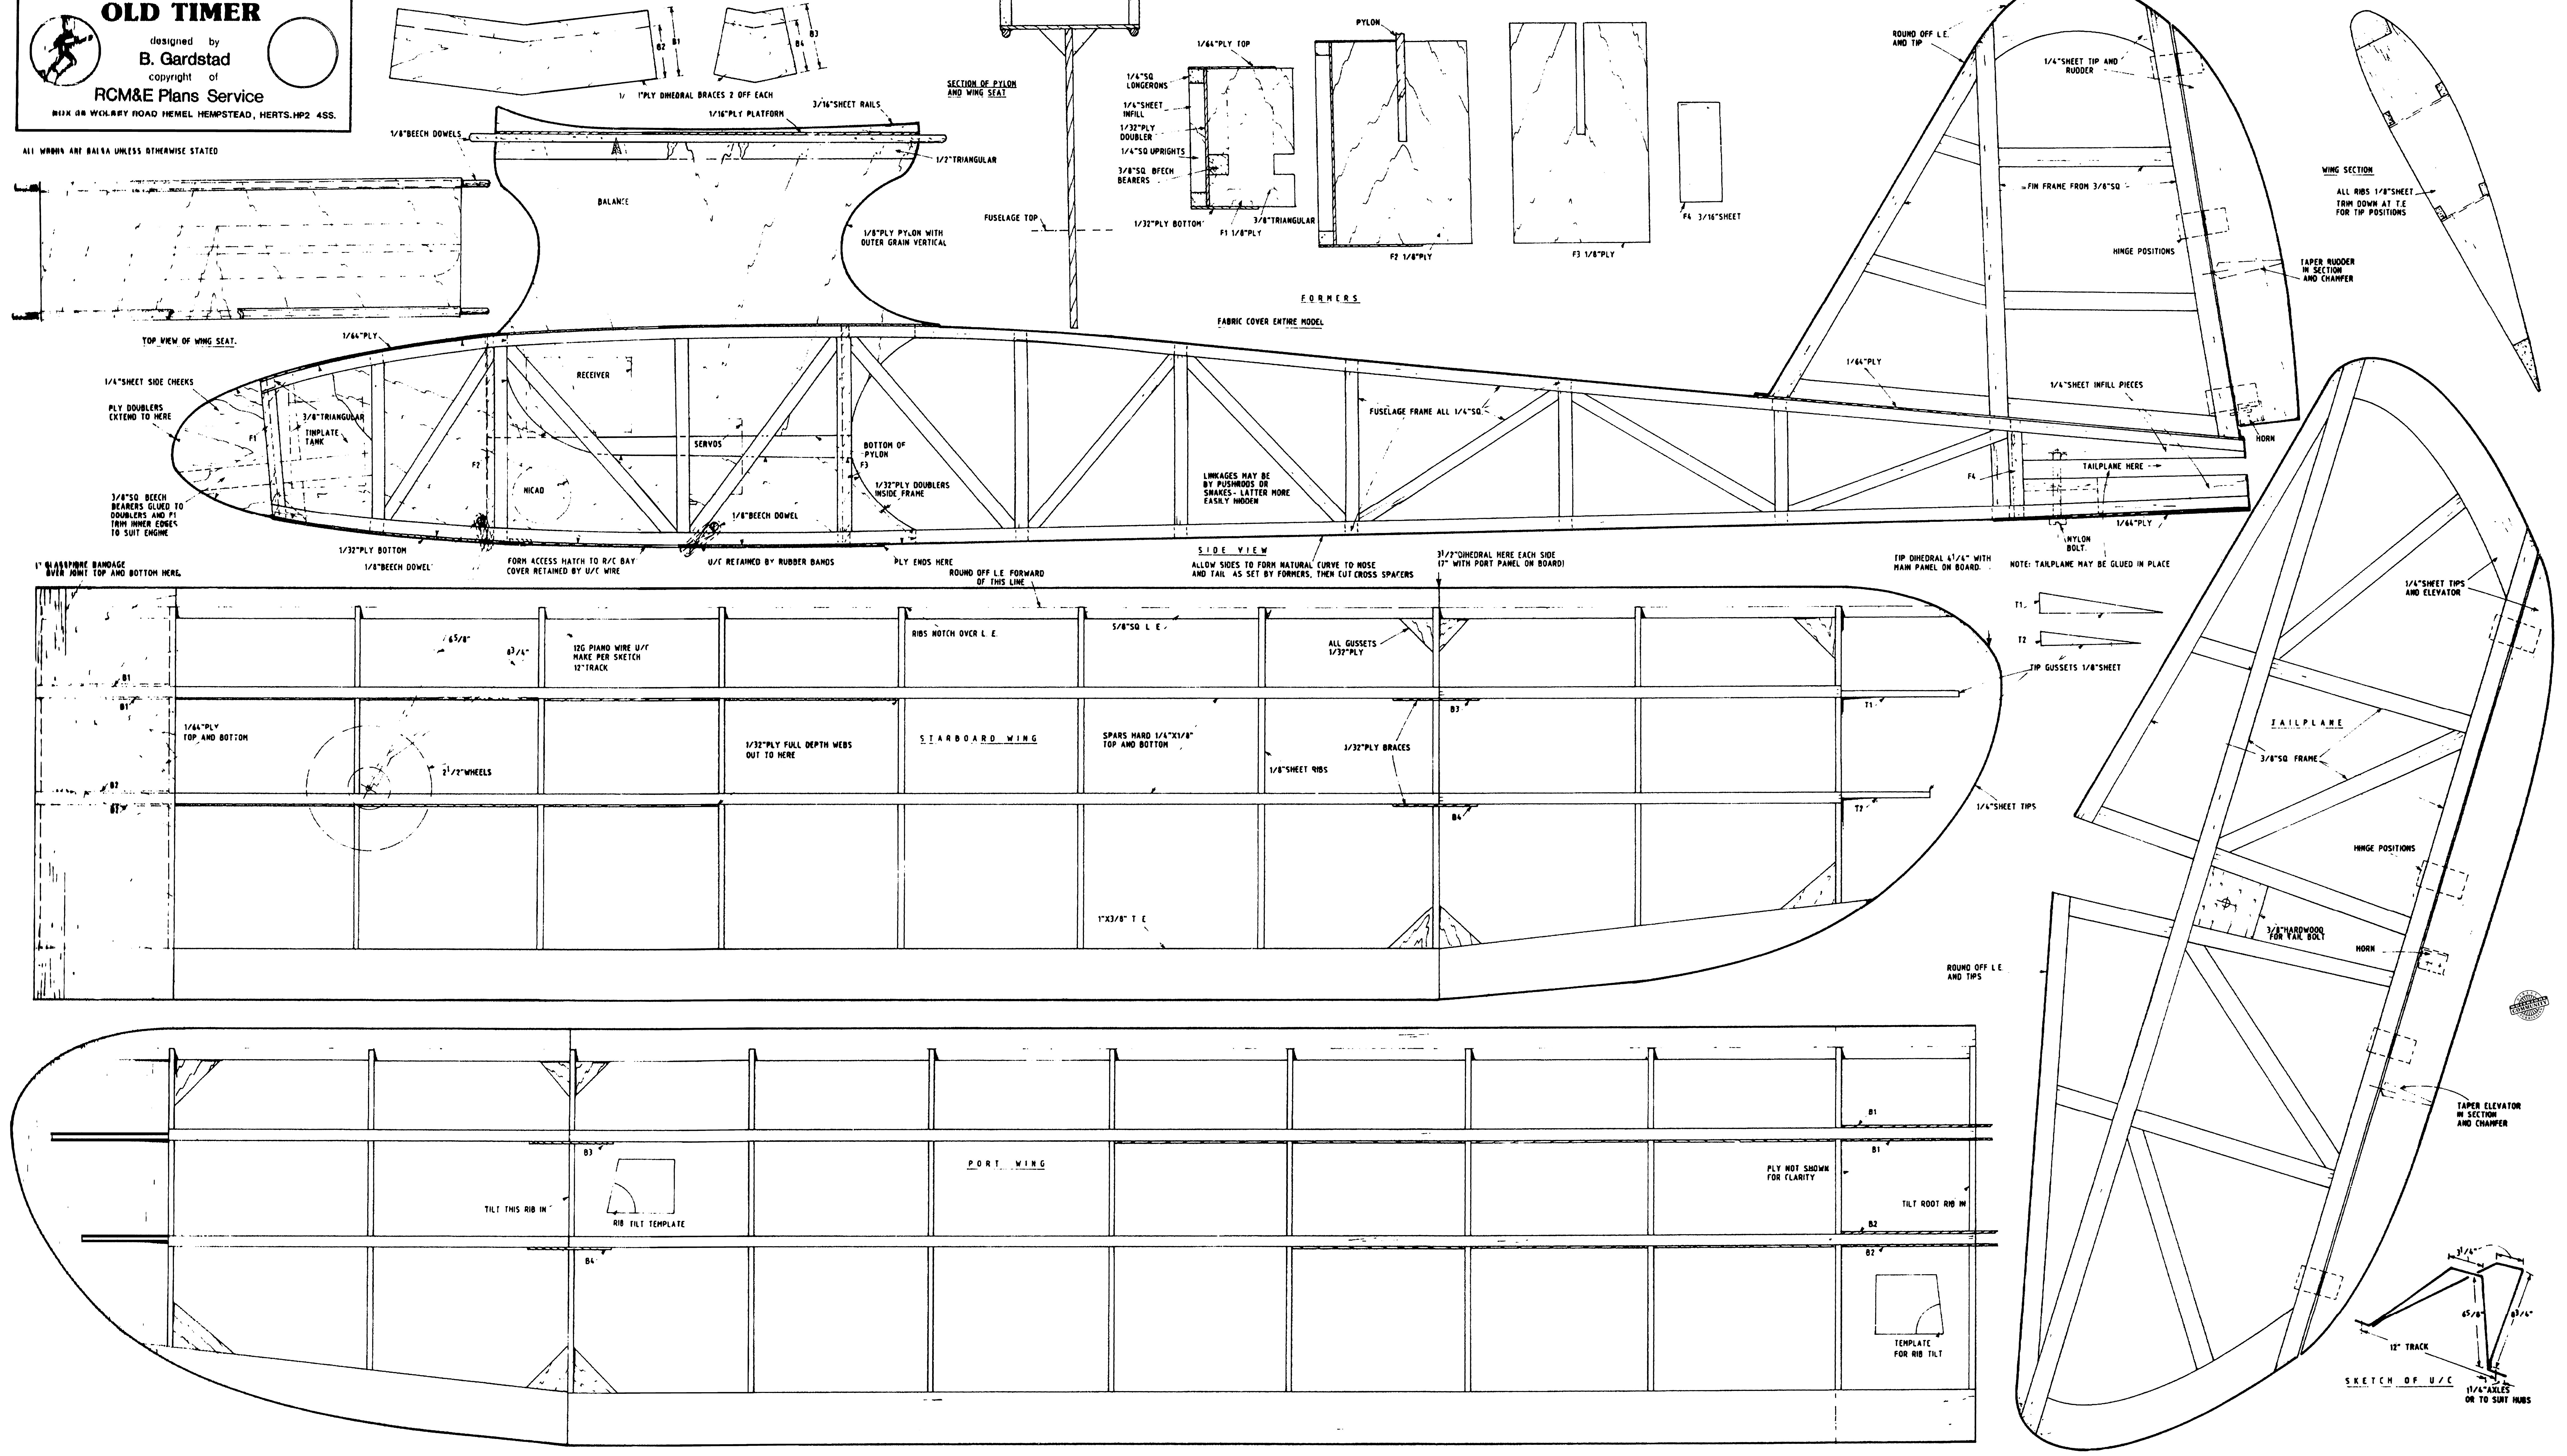

OLD TIMER
designed by
B. Gardstad
copyright of
RCM&E Plans Service
11111 WOLFEY ROAD HEMEL HEMPSTEAD, HERTS. HP2 4SS.

TOP VIEW OF WING SEAT.

1" GLASSFIBRE BANDAGE OVER JOINT TOP AND BOTTOM HERE.

SIDE VIEW
ALLOW SIDES TO FORM NATURAL CURVE TO NOSE AND TAIL AS SET BY FORMERS, THEN CUT CROSS SPACERS

NOTE: TAILPLANE MAY BE GLUED IN PLACE

SKETCH OF U/C
1/4" AXLES OR TO SUIT NUBS