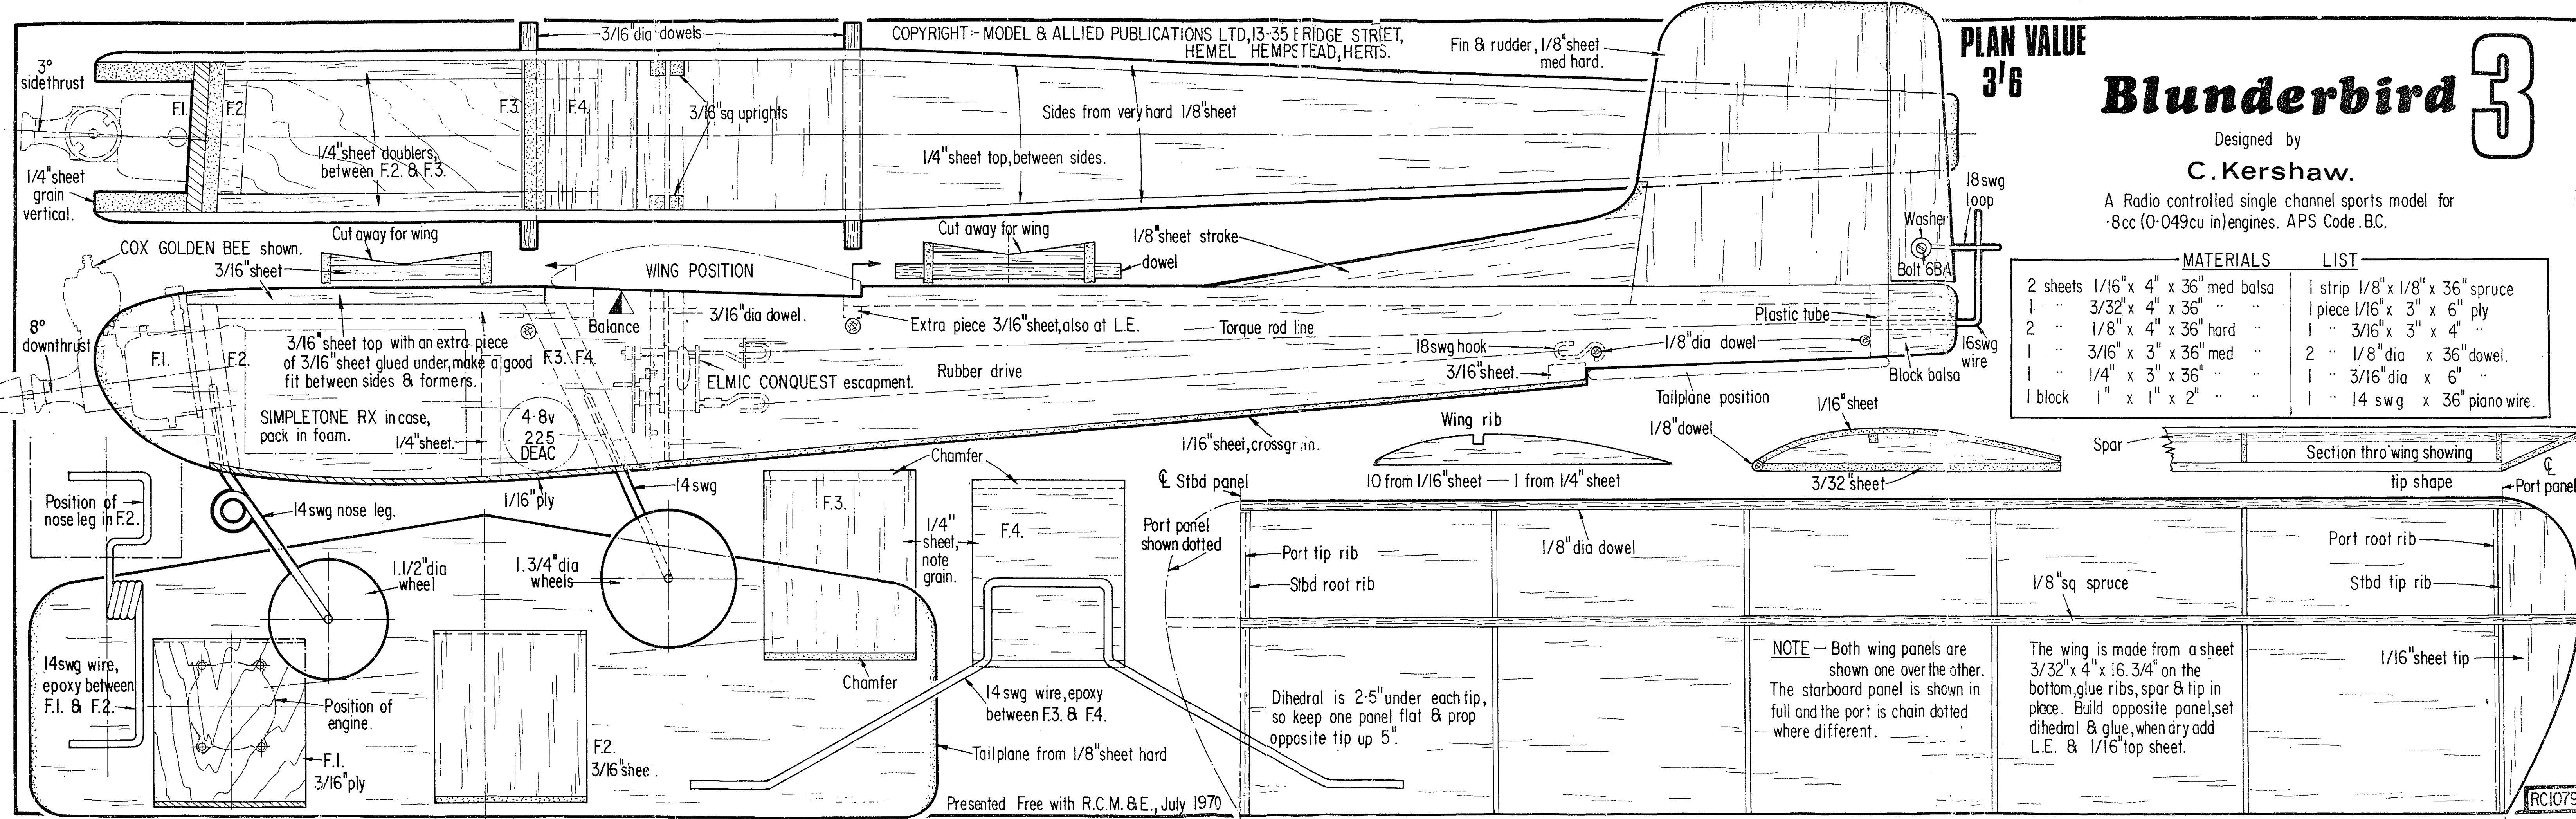

PLAN VALUE
3/6

Blunderbird 3

Designed by
C. Kershaw.

A Radio controlled single channel sports model for
.8cc (0.049cu in) engines. APS Code .B.C.

MATERIALS		LIST
2 sheets	1/16" x 4" x 36" med balsa	1 strip 1/8" x 1/8" x 36" spruce
1 ..	3/32" x 4" x 36" ..	1 piece 1/16" x 3" x 6" ply
2 ..	1/8" x 4" x 36" hard ..	1 .. 3/16" x 3" x 4" ..
1 ..	3/16" x 3" x 36" med ..	2 .. 1/8" dia x 36" dowel.
1 ..	1/4" x 3" x 36" ..	1 .. 3/16" dia x 6" ..
1 block	1" x 1" x 2" ..	1 .. 14 swg x 36" piano wire.