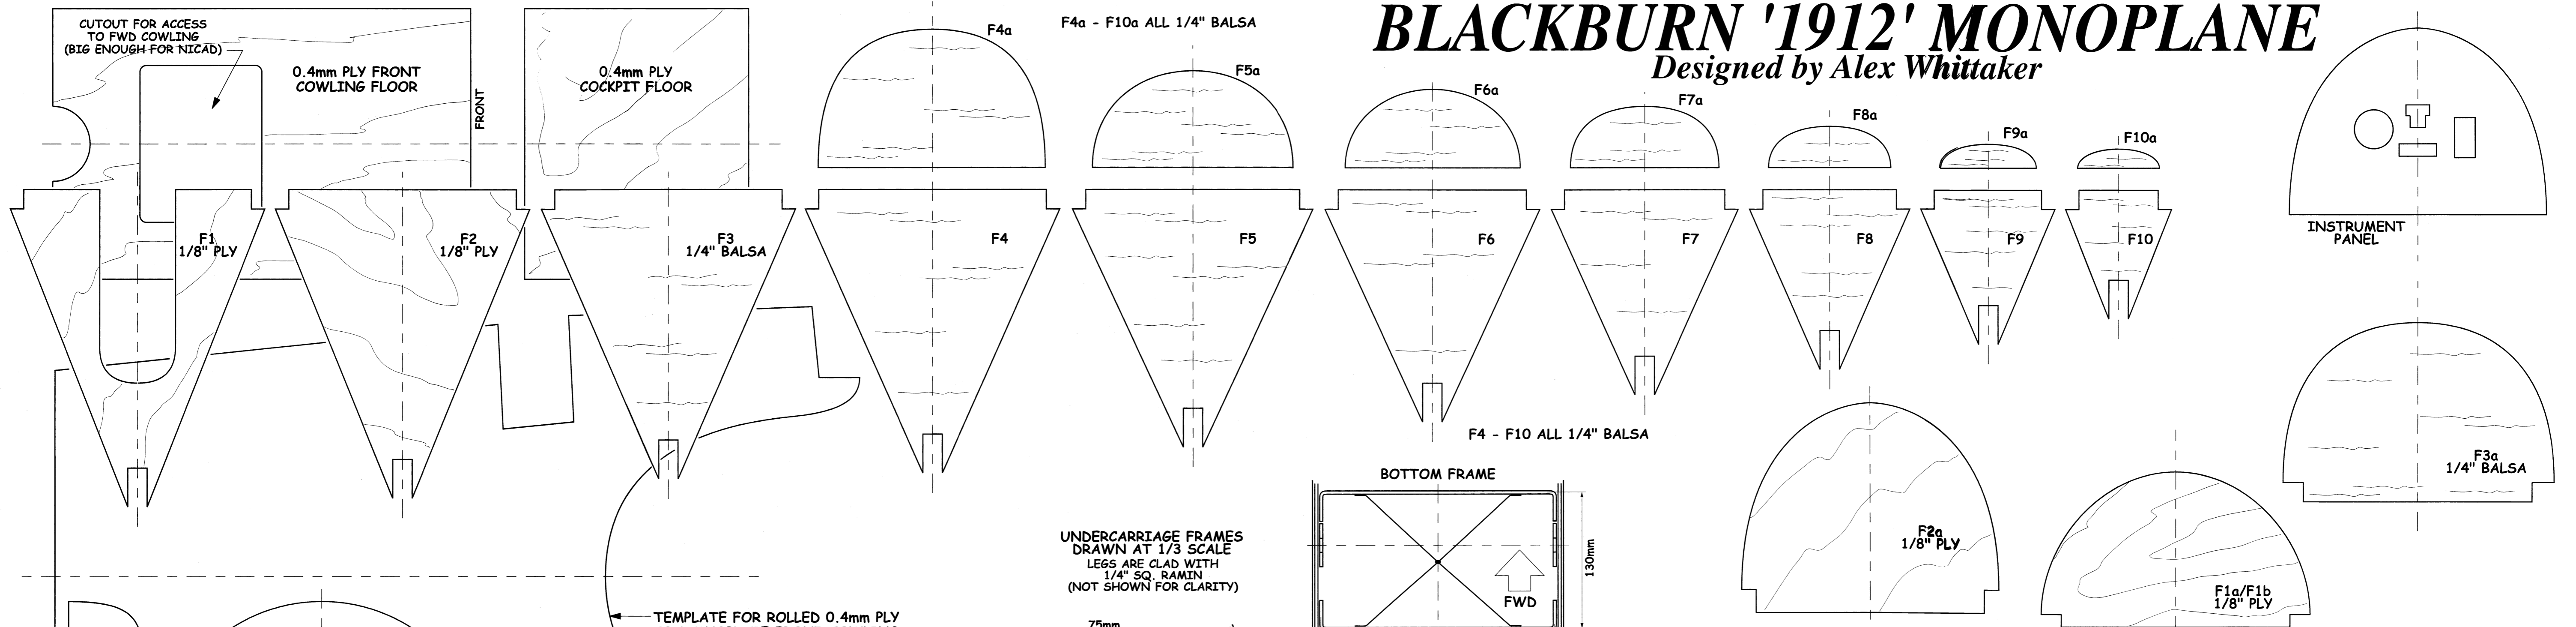

BLACKBURN '1912' MONOPLANE

Designed by Alex Whittaker

BLACKBURN '1912' MONOPLANE

Designed by Alex Whittaker

A 56" SPAN SPORTS SCALE MODEL BASED ON THE EXAMPLE
IN THE SHUTTLEWORTH COLLECTION, FOR 3 FUNCTION R/C & .40cu.in. 4 STROKES