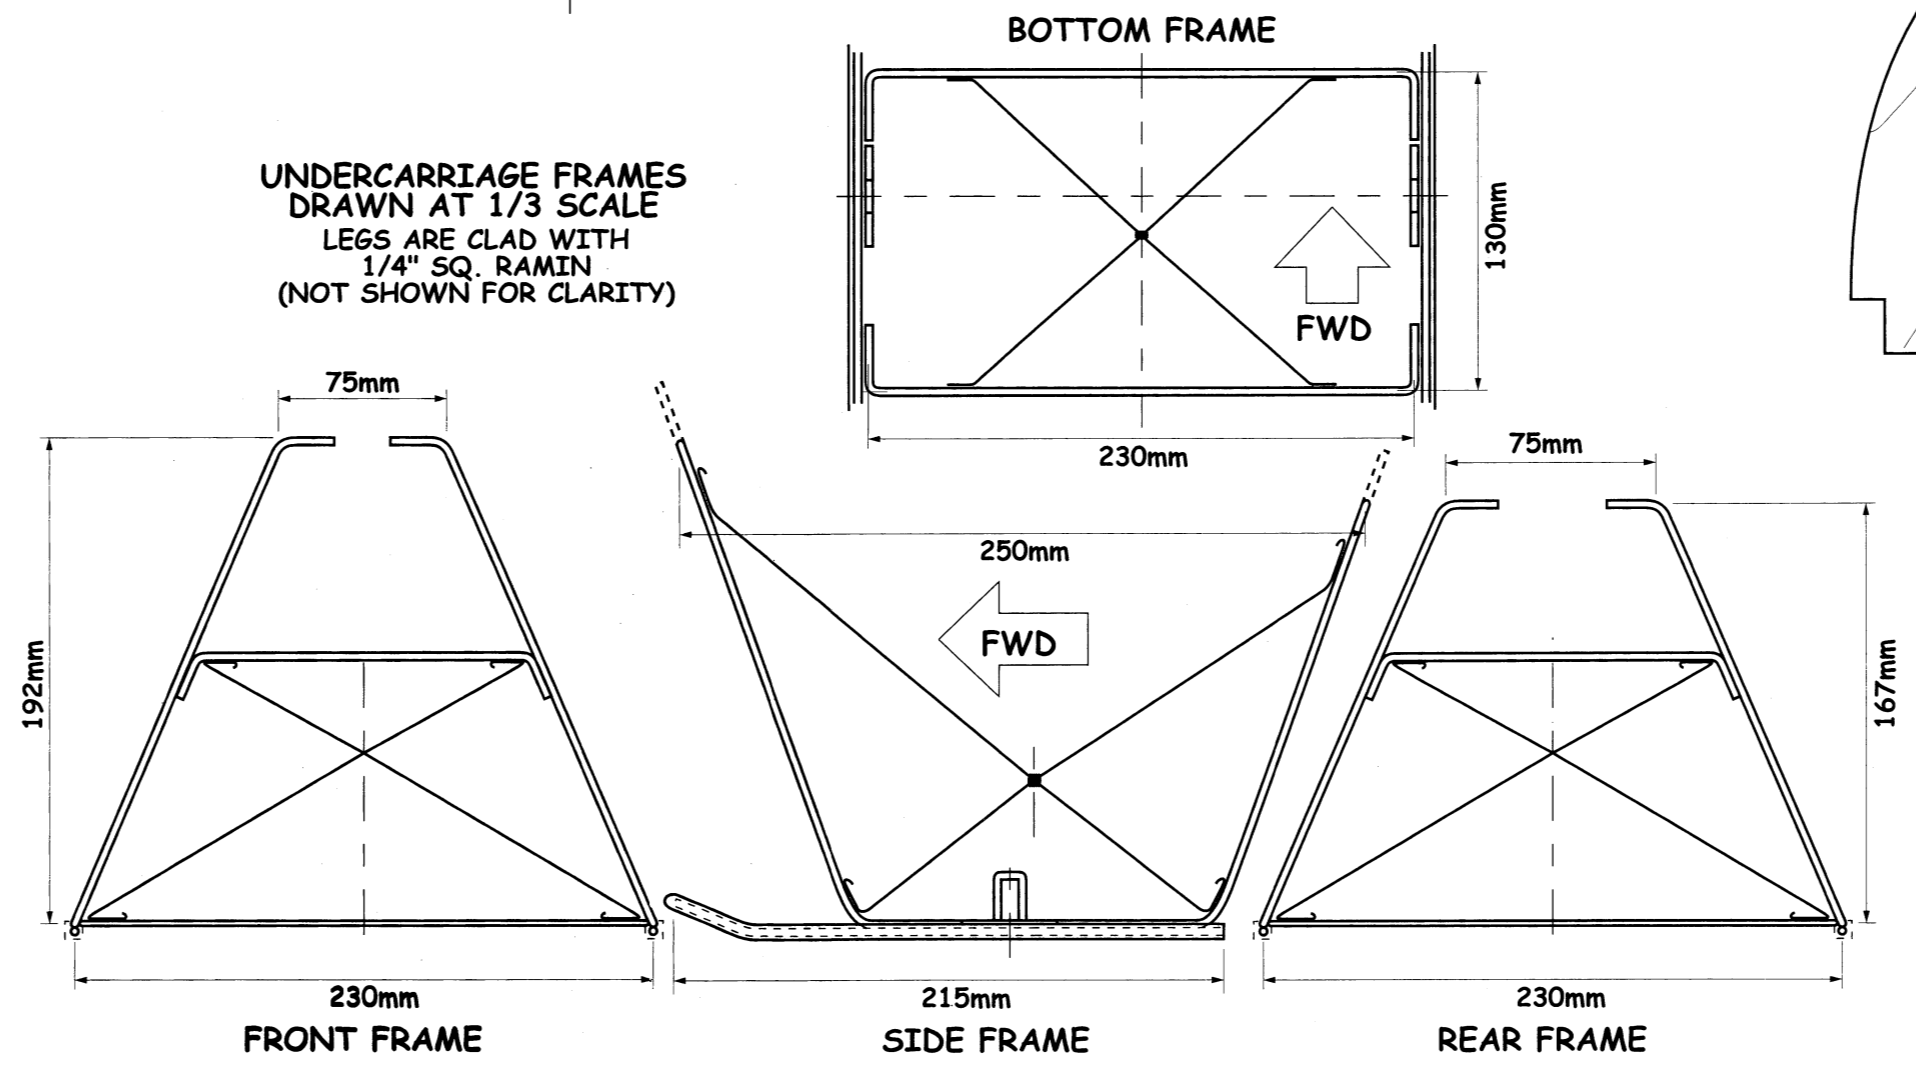

BLACKBURN '1912' MONOPLANE

Designed by Alex Whittaker

BLACKBURN '1912' MONOPLANE

Designed by Alex Whittaker

A 56" SPAN SPORTS SCALE MODEL BASED ON THE EXAMPLE
IN THE SHUTTLEWORTH COLLECTION, FOR 3 FUNCTION R/C & .40cu.in. 4 STROKES