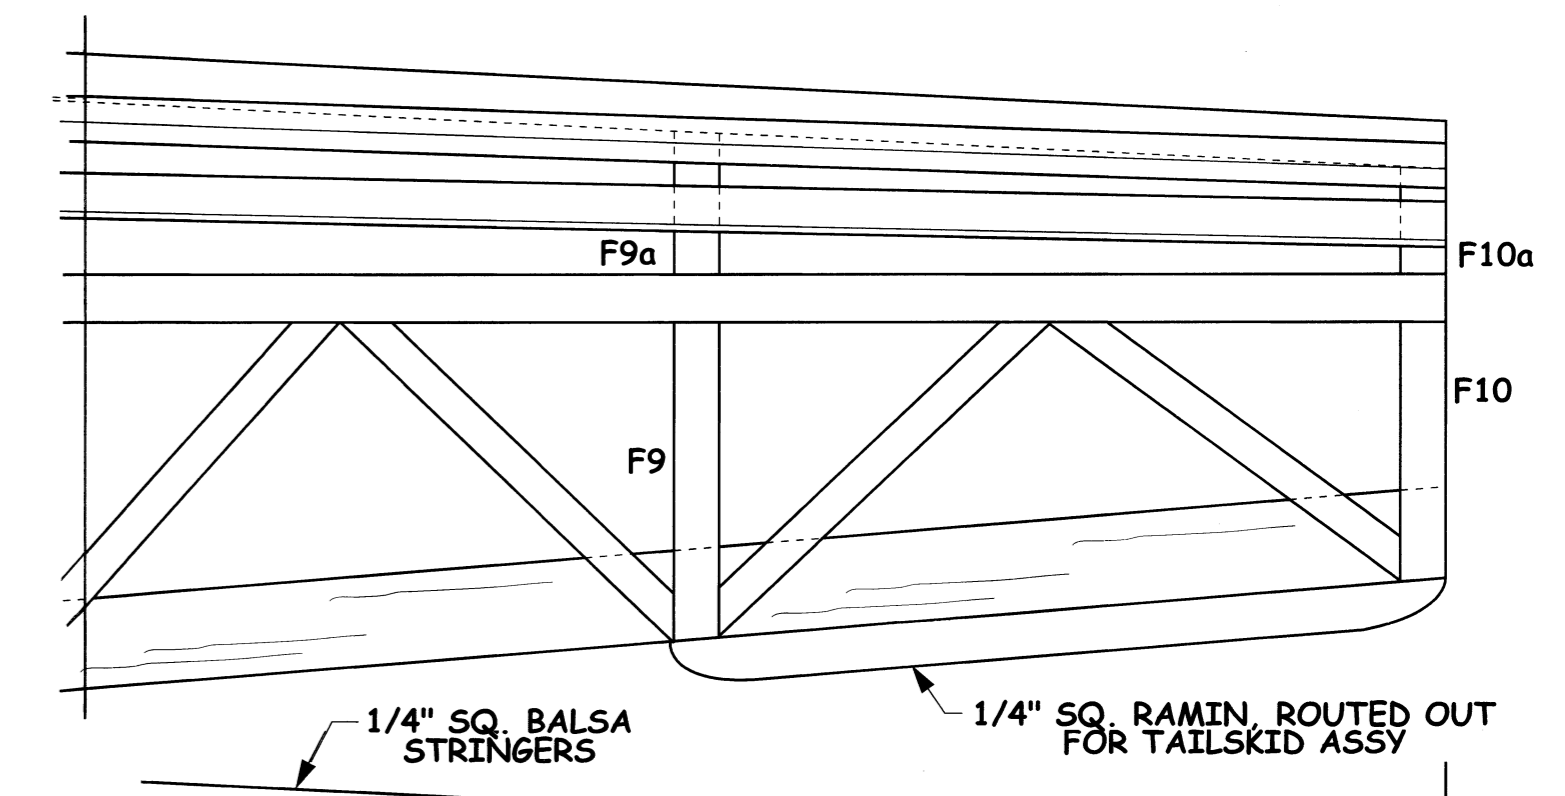

BLACKBURN '1912' MONOPLANE

Designed by Alex Whittaker

BLACKBURN '1912' MONOPLANE

Designed by Alex Whittaker

A 56" SPAN SPORTS SCALE MODEL BASED ON THE EXAMPLE
IN THE SHUTTLEWORTH COLLECTION, FOR 3 FUNCTION R/C & .40cu.in. 4 STROKES