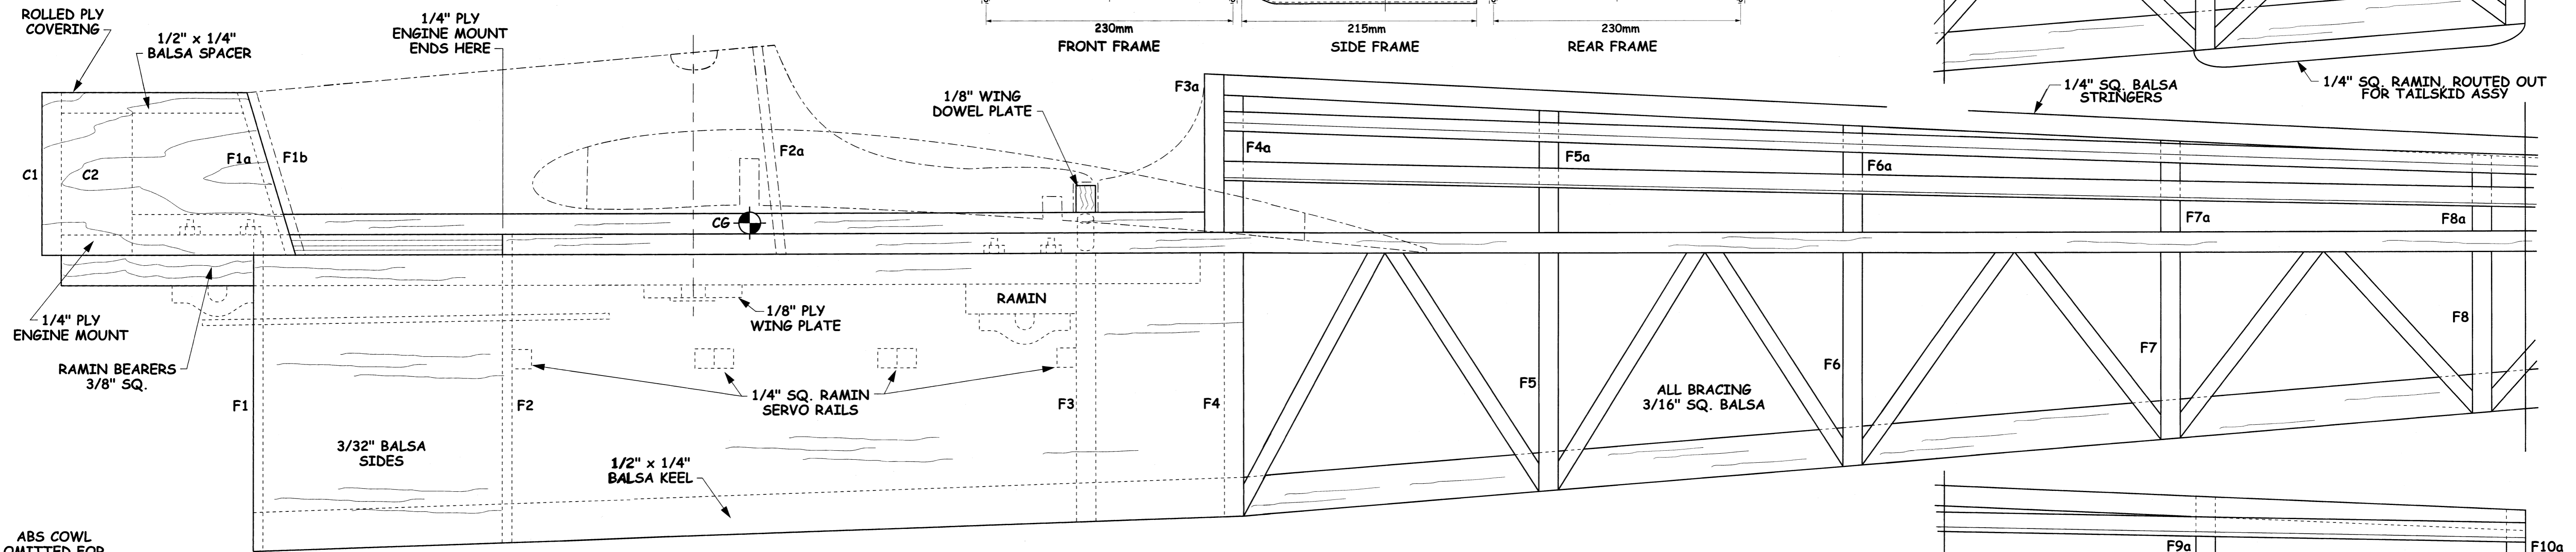

BLACKBURN '1912' MONOPLANE

Designed by Alex Whittaker

BLACKBURN '1912' MONOPLANE

Designed by Alex Whittaker

A 56" SPAN SPORTS SCALE MODEL BASED ON THE EXAMPLE
IN THE SHUTTLEWORTH COLLECTION, FOR 3 FUNCTION R/C & .40cu.in. 4 STROKES