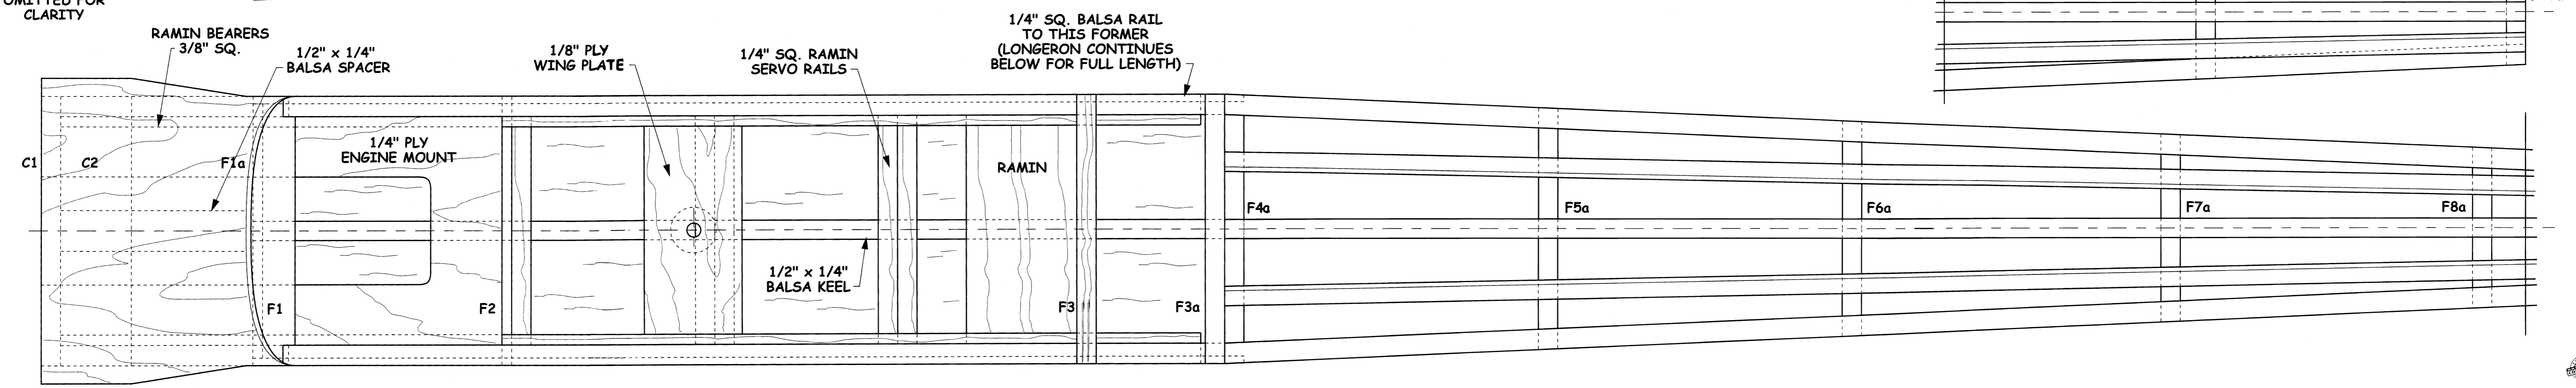

BLACKBURN '1912' MONOPLANE

Designed by Alex Whittaker

BLACKBURN '1912' MONOPLANE

Designed by Alex Whittaker

A 56" SPAN SPORTS SCALE MODEL BASED ON THE EXAMPLE
IN THE SHUTTLEWORTH COLLECTION, FOR 3 FUNCTION R/C & .40cu.in. 4 STROKES