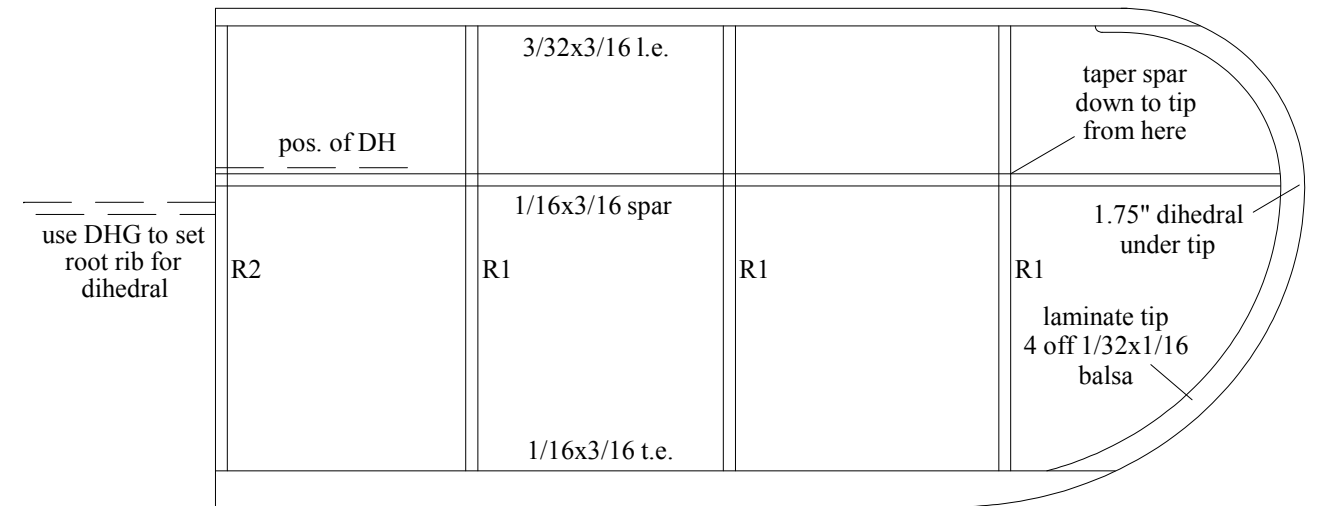

T1 3/32 balsa

unless stated otherwise
all wood is 1/16 balsa
by size or shape shown

**Peter Rake's
Little Achilles**
Copyright P. Rake 2013

**Peter Rake's
Little Achilles**
Copyright P. Rake 2013

unless stated otherwise
all wood is 1/16 balsa
by size or shape shown