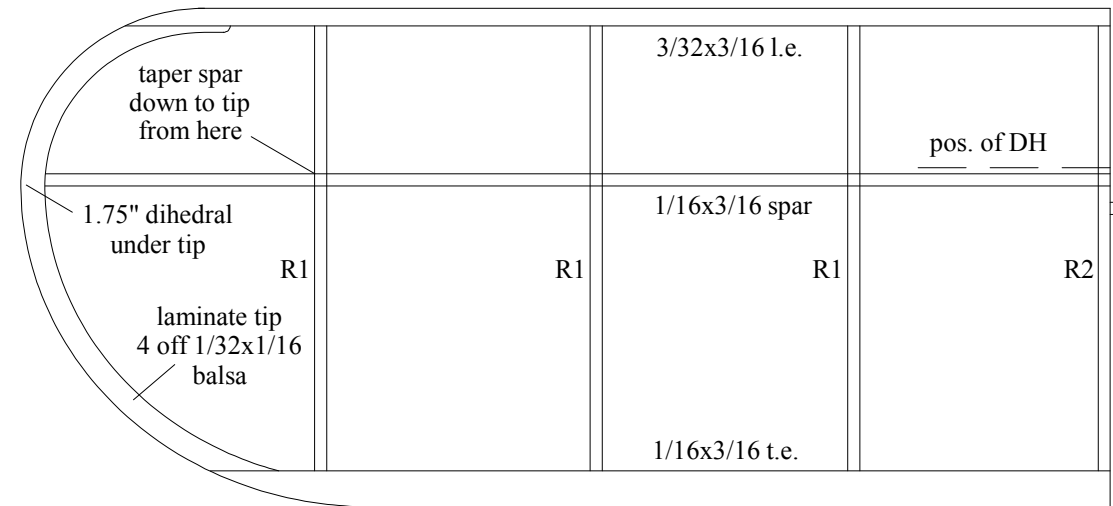

T1 3/32 balsa

unless stated otherwise
all wood is 1/16 balsa
by size or shape shown

**Peter Rake's
Little Achilles**
Copyright P. Rake 2013

**Peter Rake's
Little Achilles**
Copyright P. Rake 2013

unless stated otherwise
all wood is 1/16 balsa
by size or shape shown