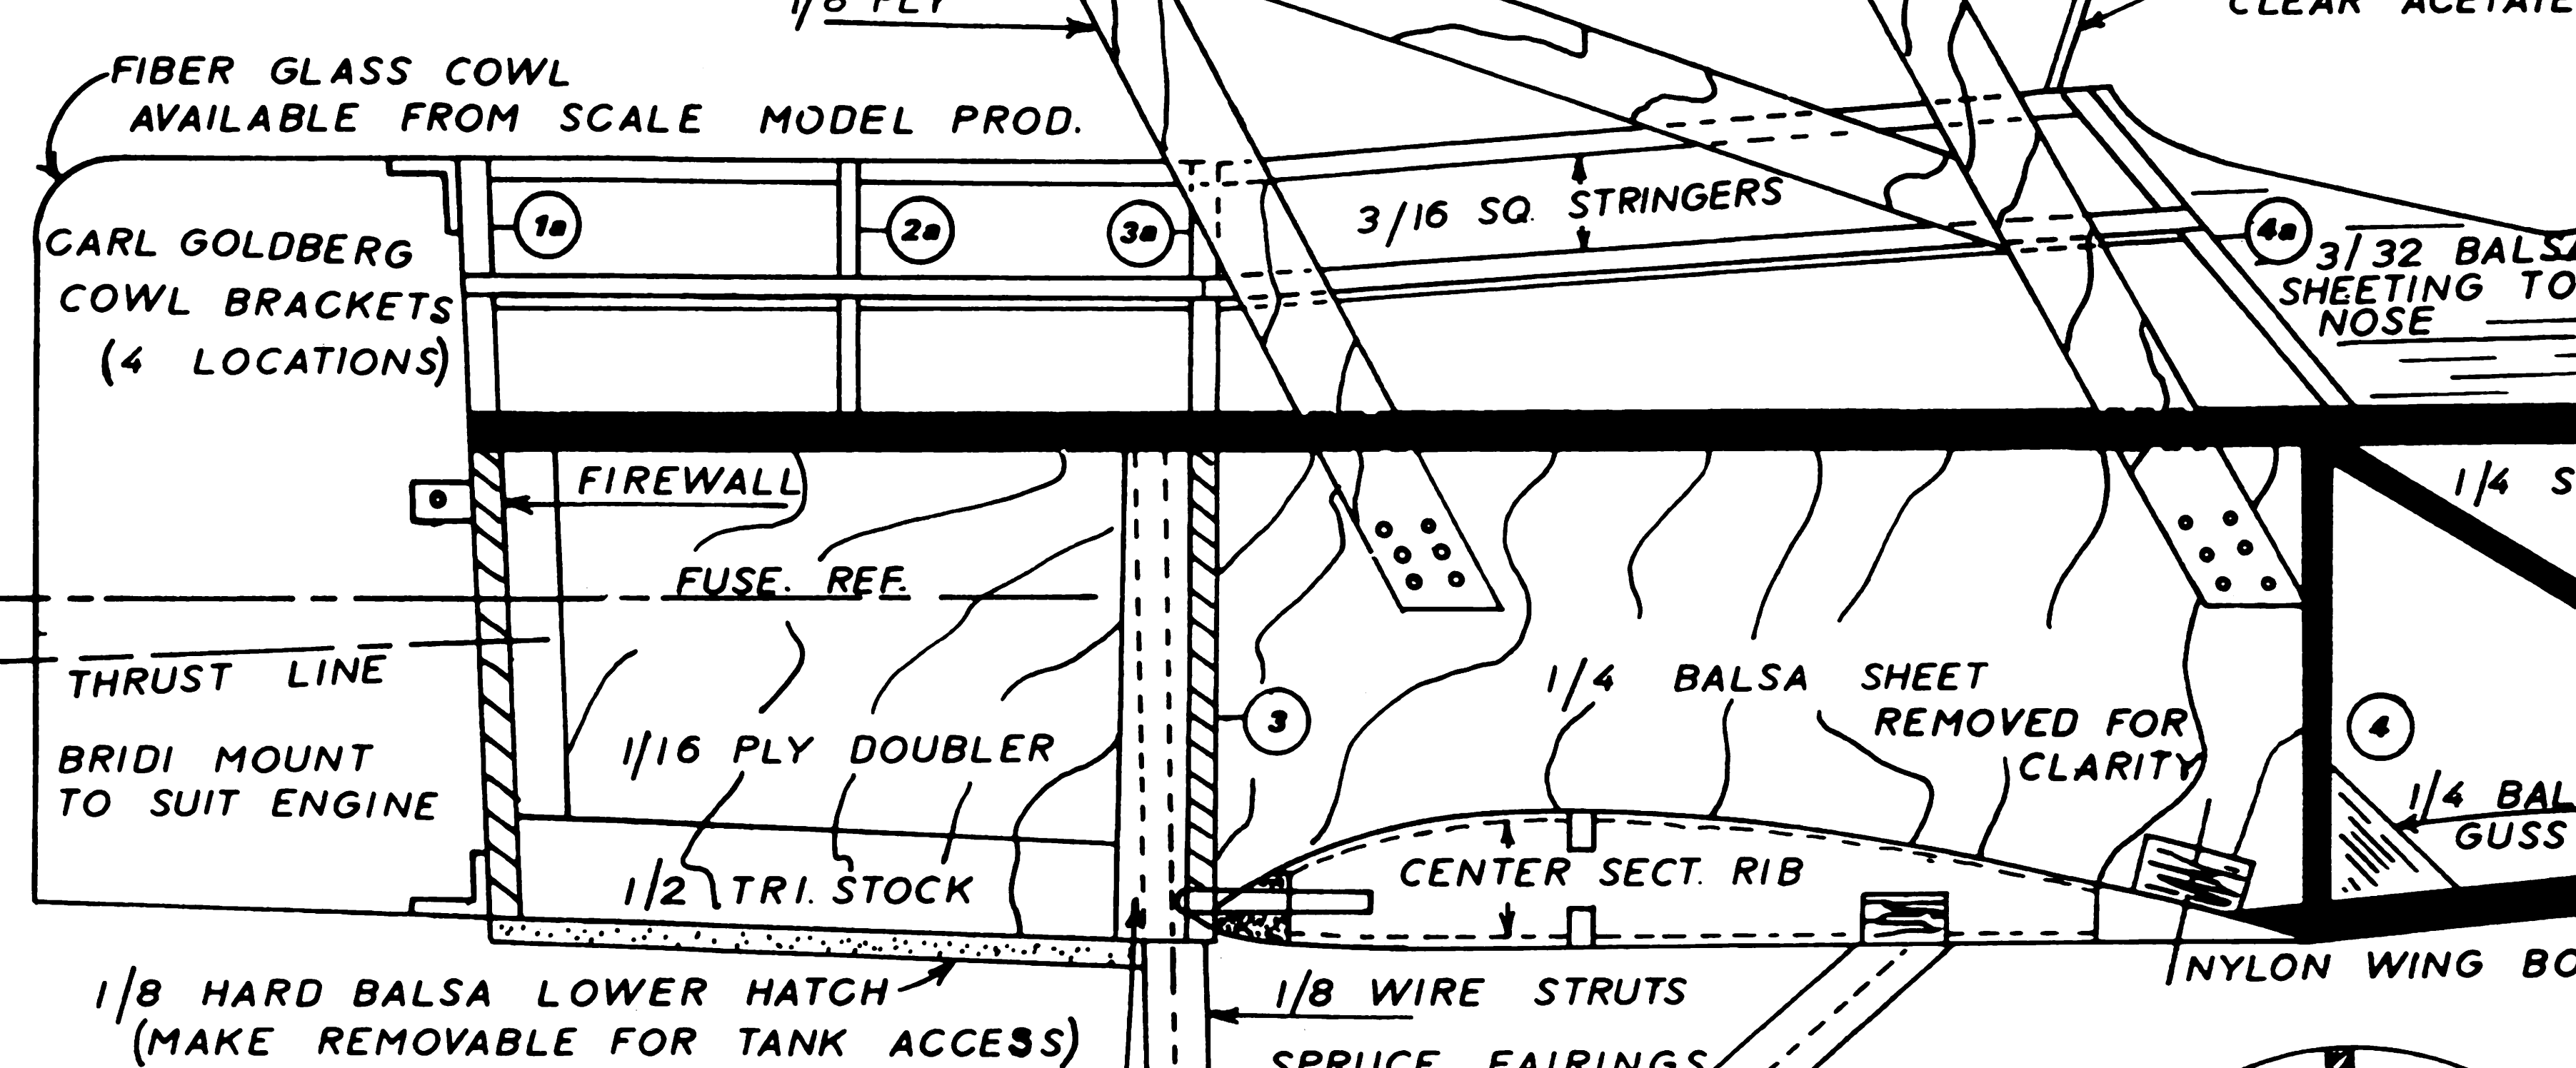

For full size plans send \$5.95 to Scale Model Products, Route 25A at Jackson, Rocky Point, New York 11778. Fiberglass cowl also available from same address for \$7.95.

NOTE: R.H.F. FUSELAGE SIDE IS 3/16 SHORTER AT FIREWALL THAN L.H.

R.A.F. SE-5A			
SPORT SCALE BIPLANE			
SPAN 46"	WEIGHT 4-5 1/2 LBS.	ENG. 29-.45	WING AREA 736 sq. in.
DESIGNED AND DRAWN BY: RICHARD URAVITCH			
INKED BY: RICHARD WOLF			
A PLAN FROM: SCALE MODEL PRODUCTS ROCKY POINT, NEW YORK			