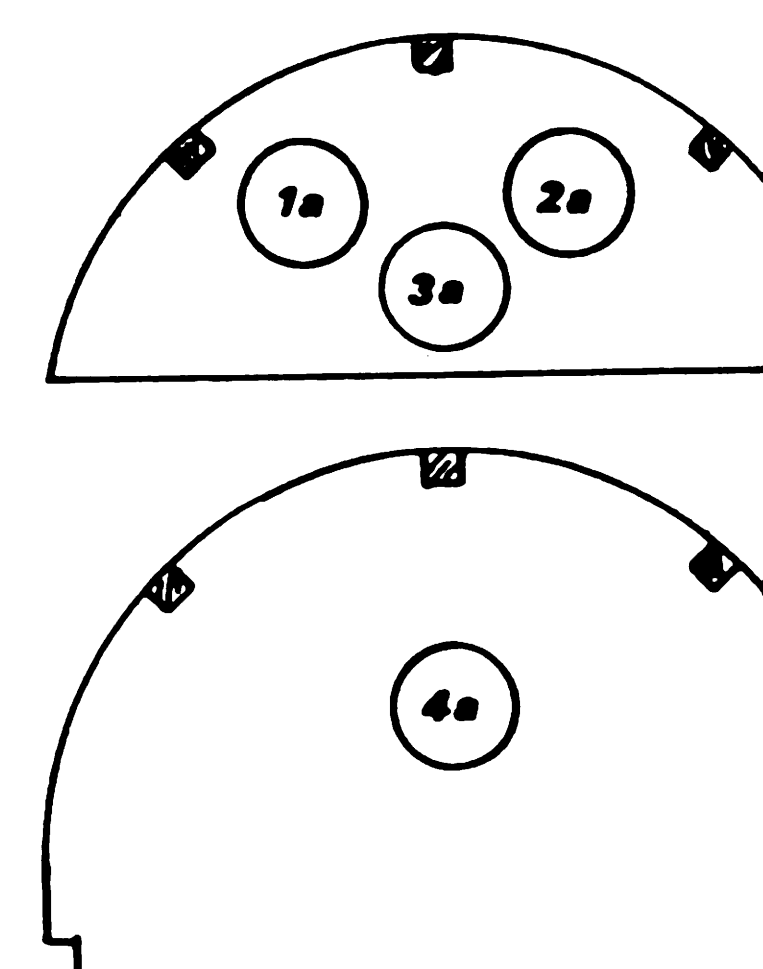

For full size plans send \$5.95 to Scale Model Products, Route 25A at Jackson, Rocky Point, New York 11778. Fiberglass cowl also available from same address for \$7.95.

NOTE: R.H.F. FUSELAGE SIDE IS 3/16 SHORTER AT FIREWALL THAN L.H.

R.A.F. SE-5A			
SPORT SCALE BIPLANE			
SPAN 46"	WEIGHT 4-5 1/2 LBS.	ENG. 29-.45	WING AREA 736 sq. in.
DESIGNED AND DRAWN BY: RICHARD URAVITCH			
INKED BY: RICHARD WOLF			
A PLAN FROM: SCALE MODEL PRODUCTS ROCKY POINT, NEW YORK			