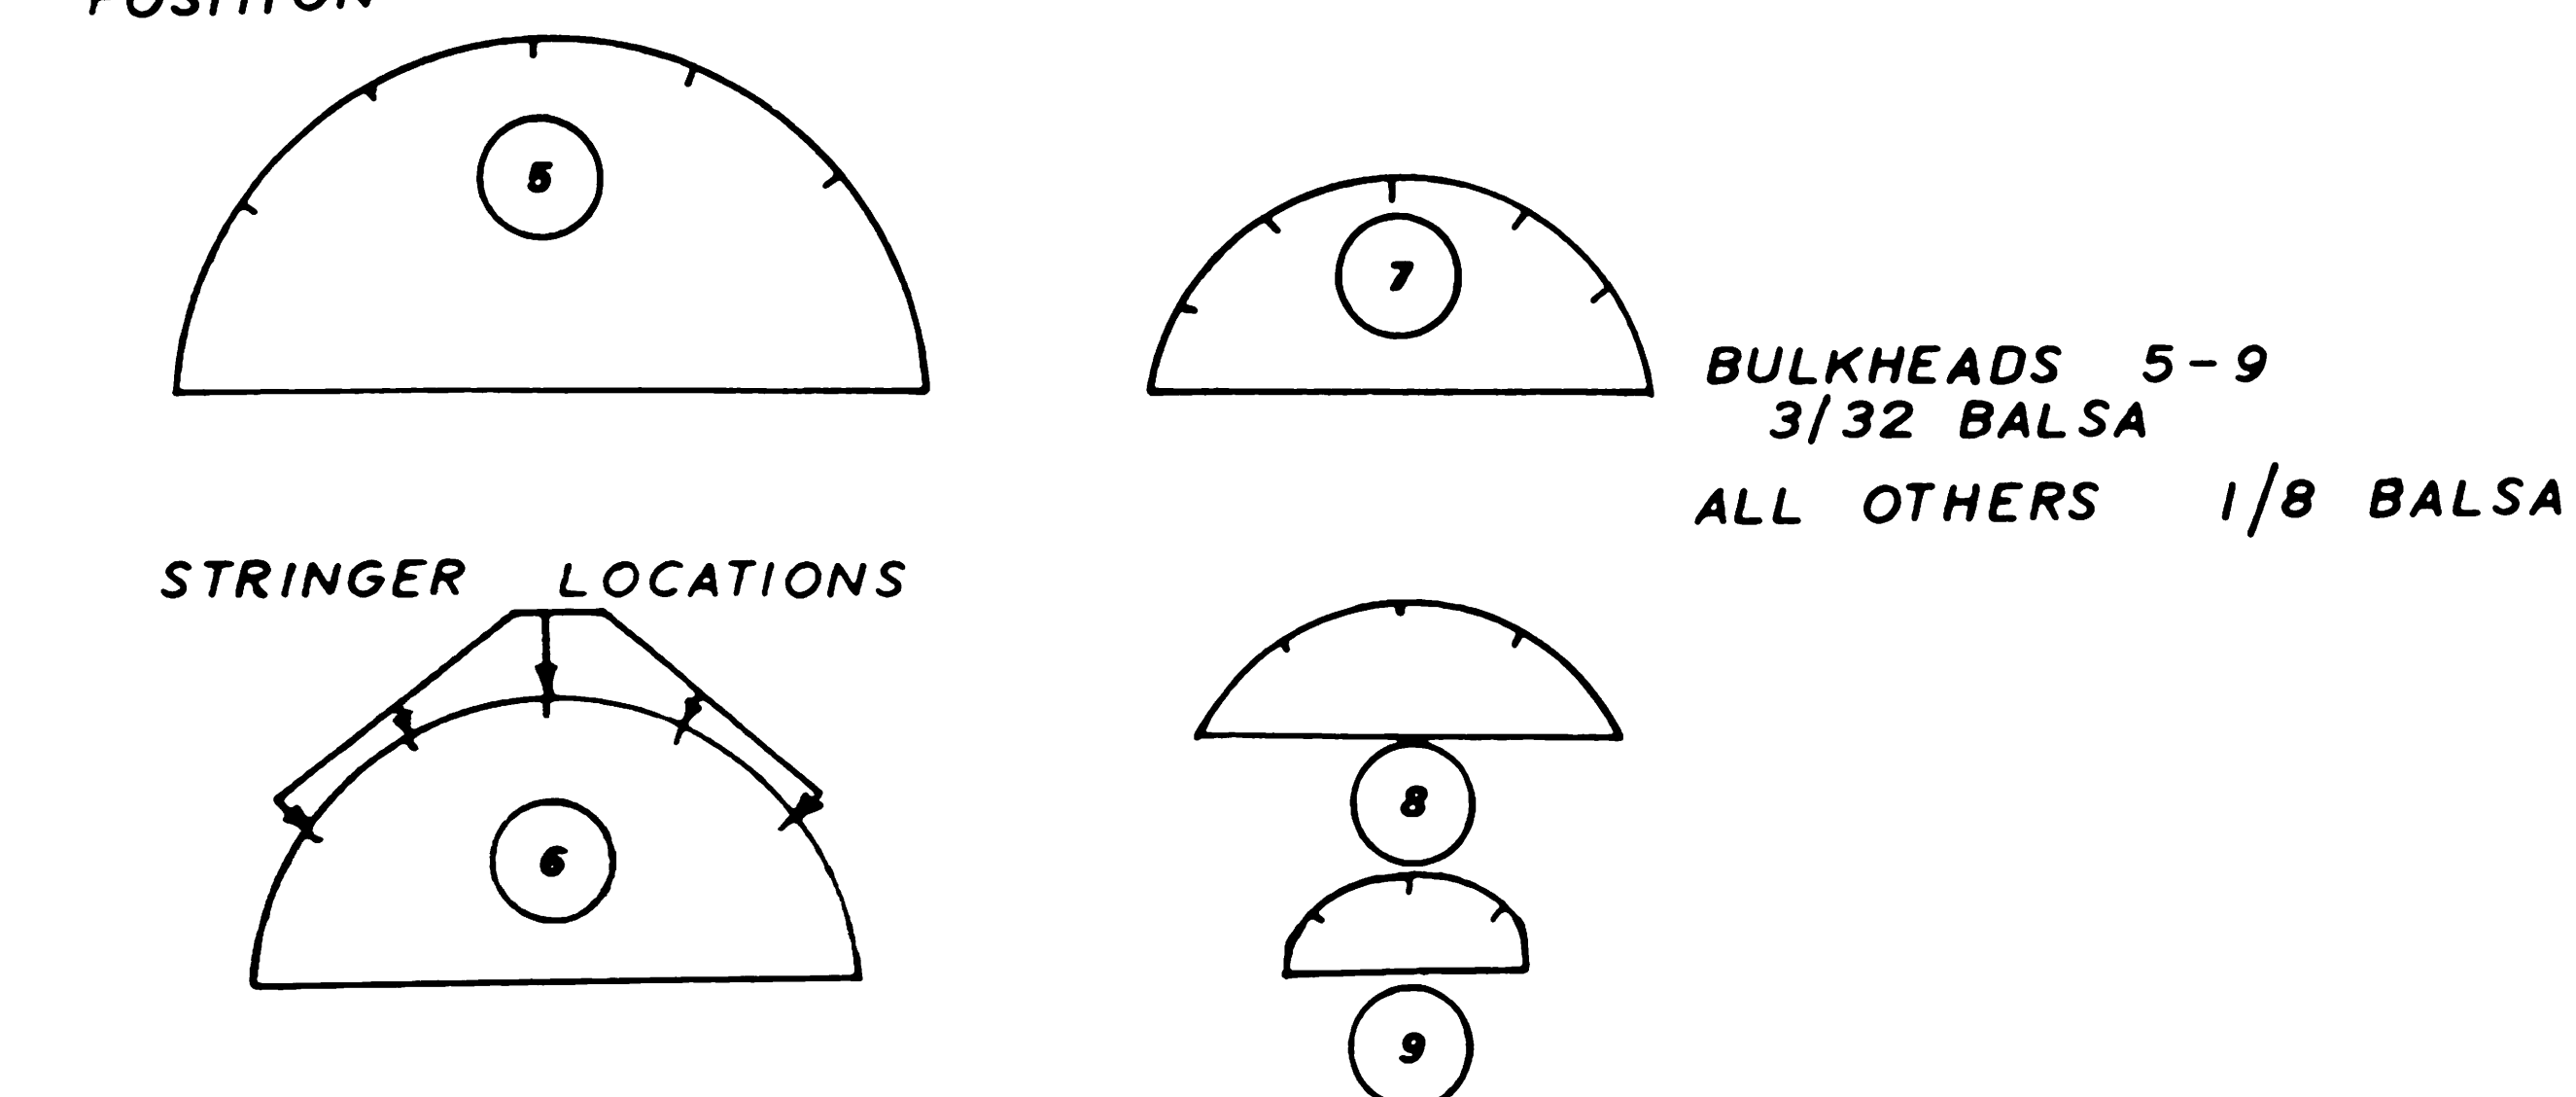

For full size plans send \$5.95 to Scale Model Products, Route 25A at Jackson, Rocky Point, New York 11778. Fiberglass cowl also available from same address for \$7.95.

NOTE: R.H.F. FUSELAGE SIDE IS 3/16 SHORTER AT FIREWALL THAN L.H.

R.A.F. SE-5A			
SPORT SCALE BIPLANE			
SPAN 46"	WEIGHT 4-5 1/2 LBS.	ENG. 29-.45	WING AREA 736 sq. in.
DESIGNED AND DRAWN BY: RICHARD URAVITCH			
INKED BY: RICHARD WOLF			
A PLAN FROM: SCALE MODEL PRODUCTS ROCKY POINT, NEW YORK			