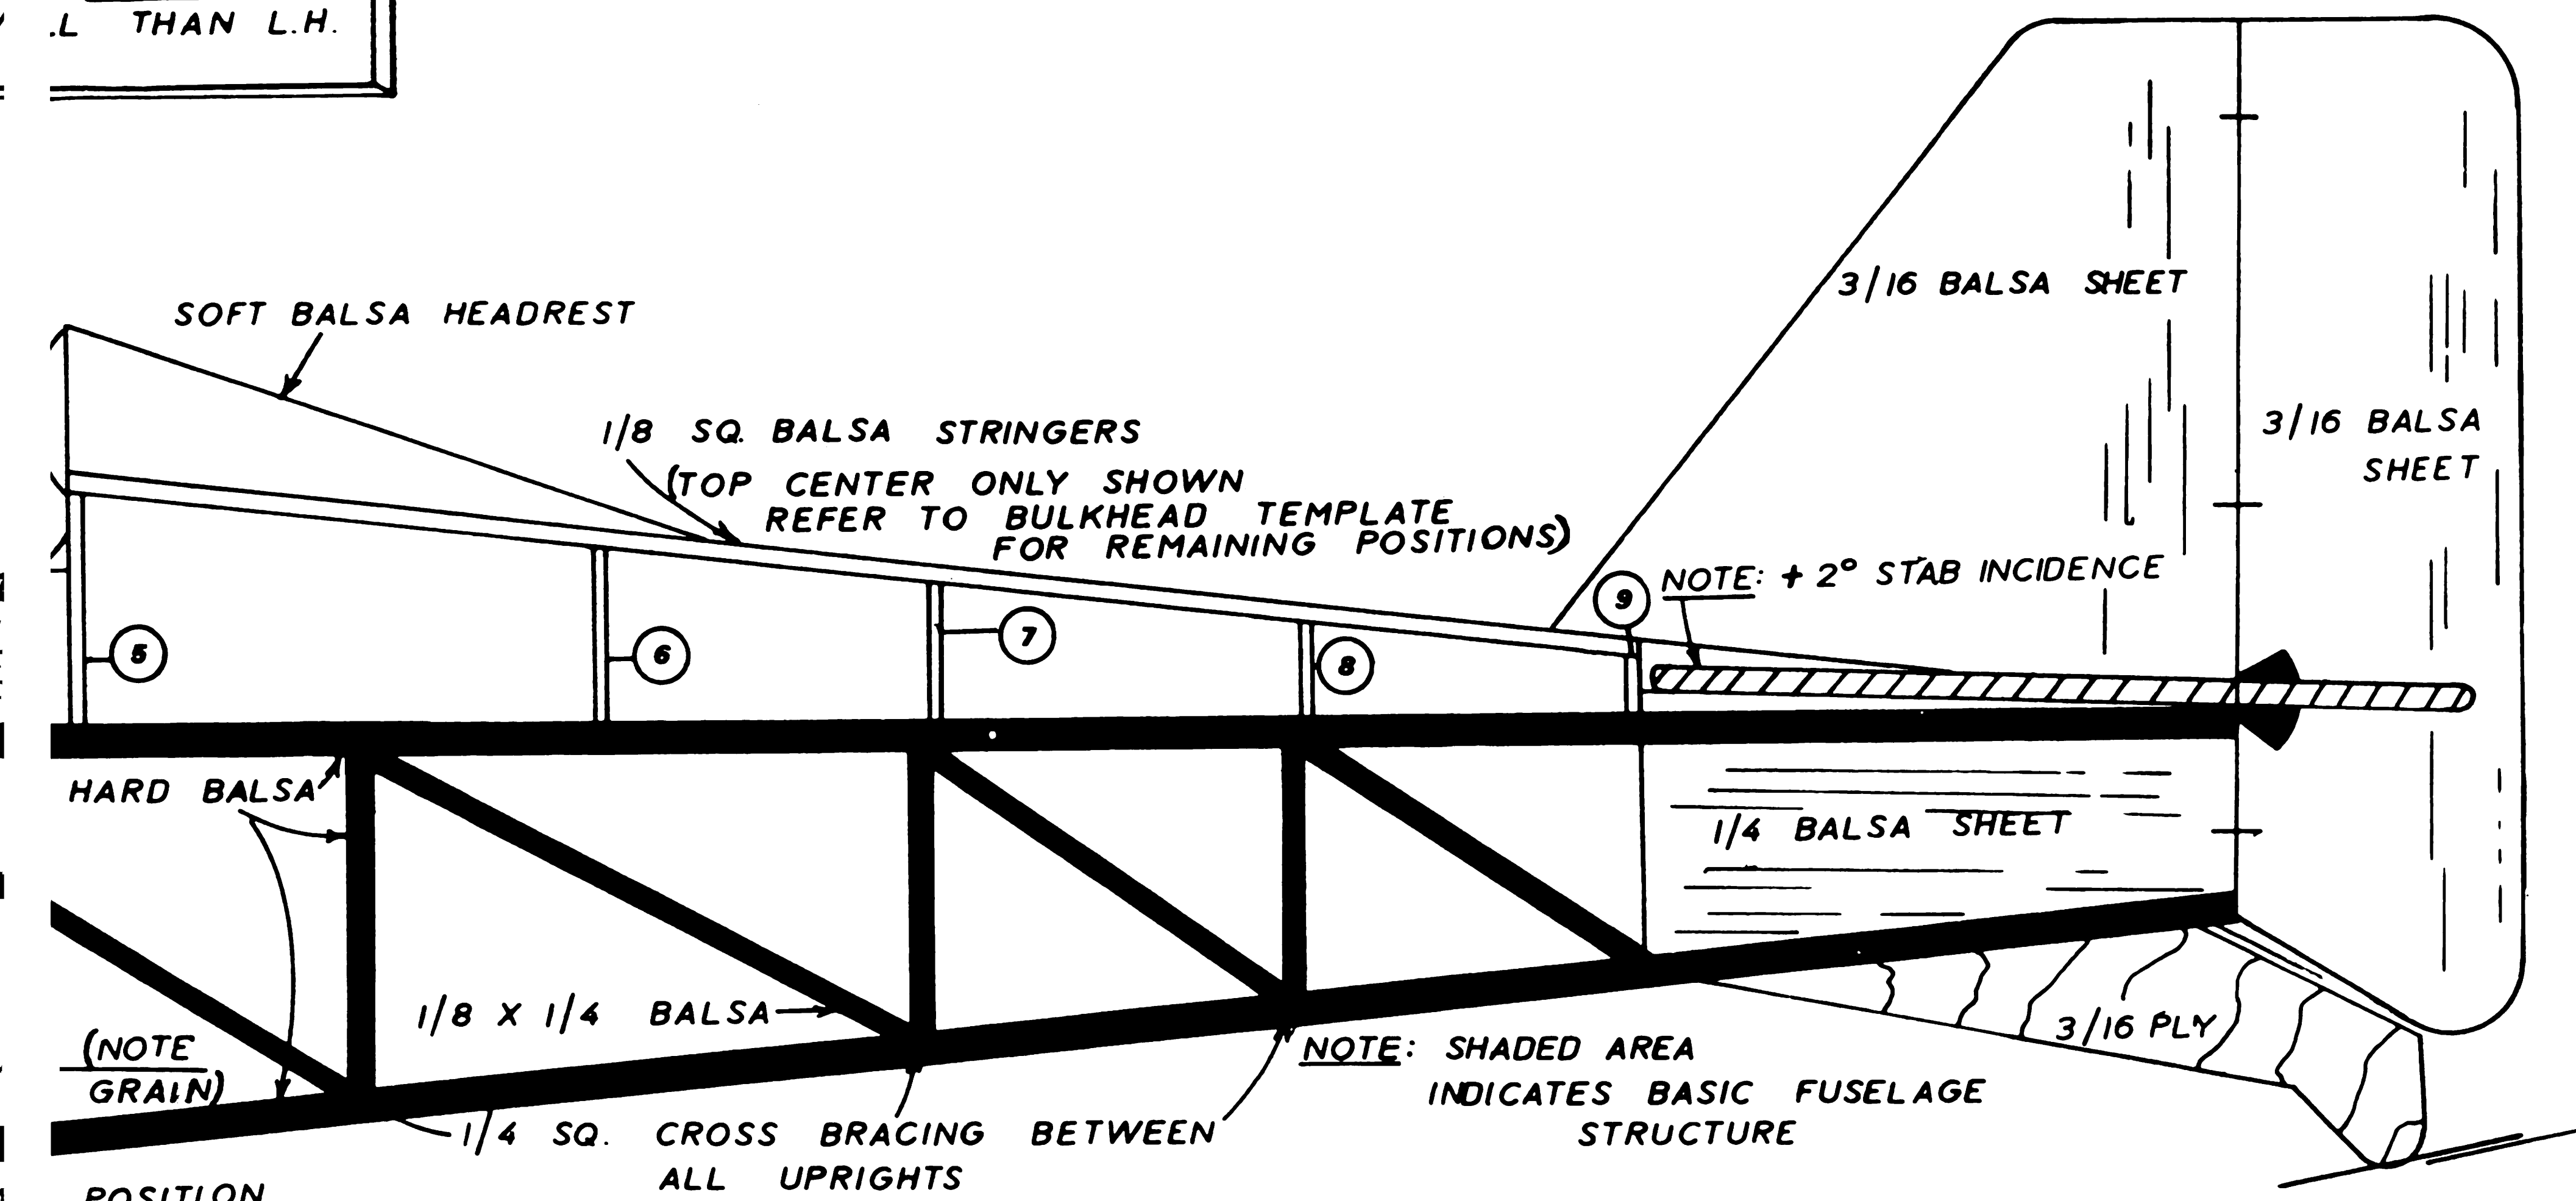

For full size plans send \$5.95 to Scale Model Products, Route 25A at Jackson, Rocky Point, New York 11778. Fiberglass cowl also available from same address for \$7.95.

NOTE: R.H.F. FUSELAGE SIDE IS 3/16 SHORTER AT FIREWALL THAN L.H.

R.A.F. SE-5A			
SPORT SCALE BIPLANE			
SPAN 46"	WEIGHT 4-5 1/2 LBS.	ENG. 29-.45	WING AREA 736 sq. in.
DESIGNED AND DRAWN BY: RICHARD URAVITCH			
INKED BY: RICHARD WOLF			
A PLAN FROM: SCALE MODEL PRODUCTS ROCKY POINT, NEW YORK			