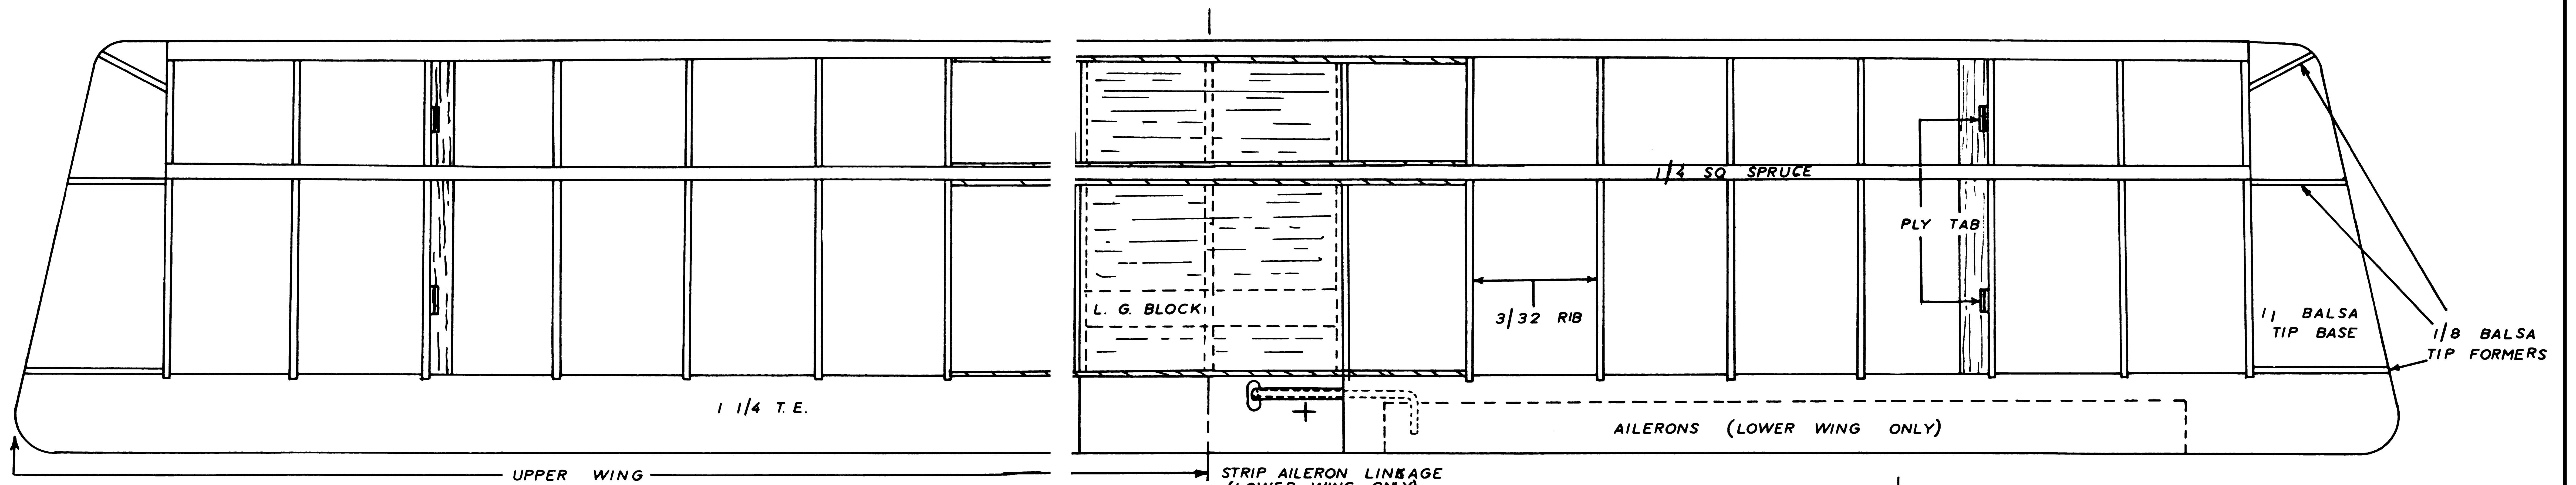

For full size plans send \$5.95 to Scale Model Products, Route 25A at Jackson, Rocky Point, New York 11778. Fiberglass cowl also available from same address for \$7.95.

NOTE: R.H.F. FUSELAGE SIDE IS 3/16 SHORTER AT FIREWALL THAN L.H.

R.A.F. SE-5A			
SPORT SCALE BIPLANE			
SPAN 46"	WEIGHT 4-5 1/2 LBS.	ENG. 29-.45	WING AREA 736 sq. in.
DESIGNED AND DRAWN BY: RICHARD URAVITCH			
INKED BY: RICHARD WOLF			
A PLAN FROM: SCALE MODEL PRODUCTS ROCKY POINT, NEW YORK			