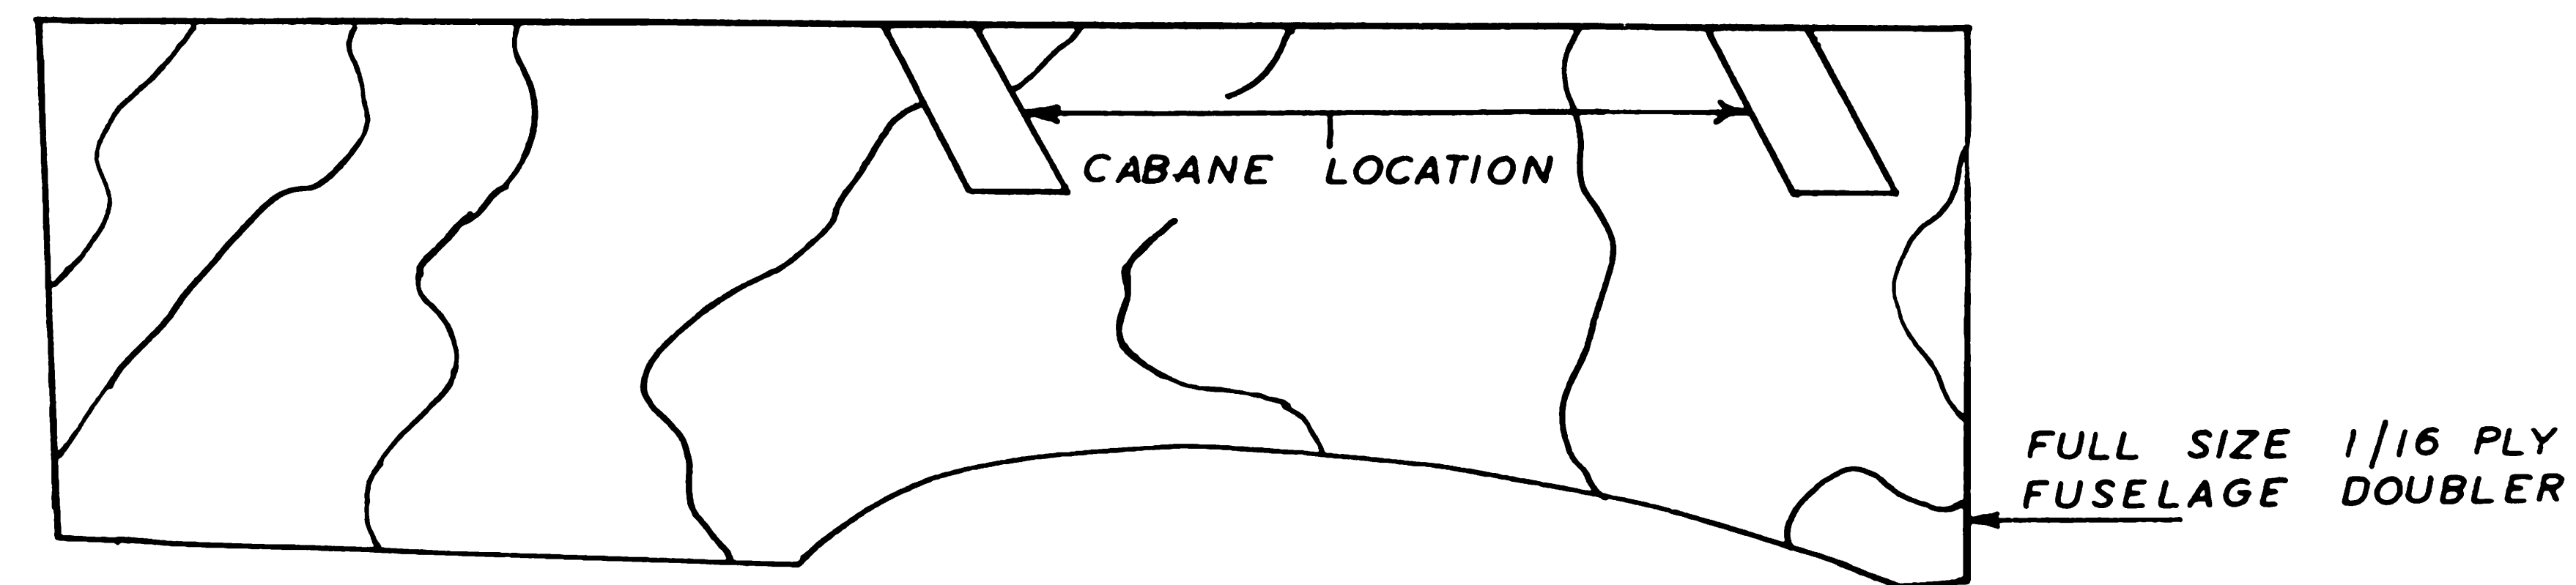

For full size plans send \$5.95 to Scale Model Products, Route 25A at Jackson, Rocky Point, New York 11778. Fiberglass cowl also available from same address for \$7.95.

NOTE: R.H.F. FUSELAGE SIDE IS 3/16 SHORTER AT FIREWALL THAN L.H.

R.A.F. SE-5A			
SPORT SCALE BIPLANE			
SPAN 46"	WEIGHT 4-5 1/2 LBS.	ENG. 29-.45	WING AREA 736 sq. in.
DESIGNED AND DRAWN BY: RICHARD URAVITCH			
INKED BY: RICHARD WOLF			
A PLAN FROM: SCALE MODEL PRODUCTS ROCKY POINT, NEW YORK			