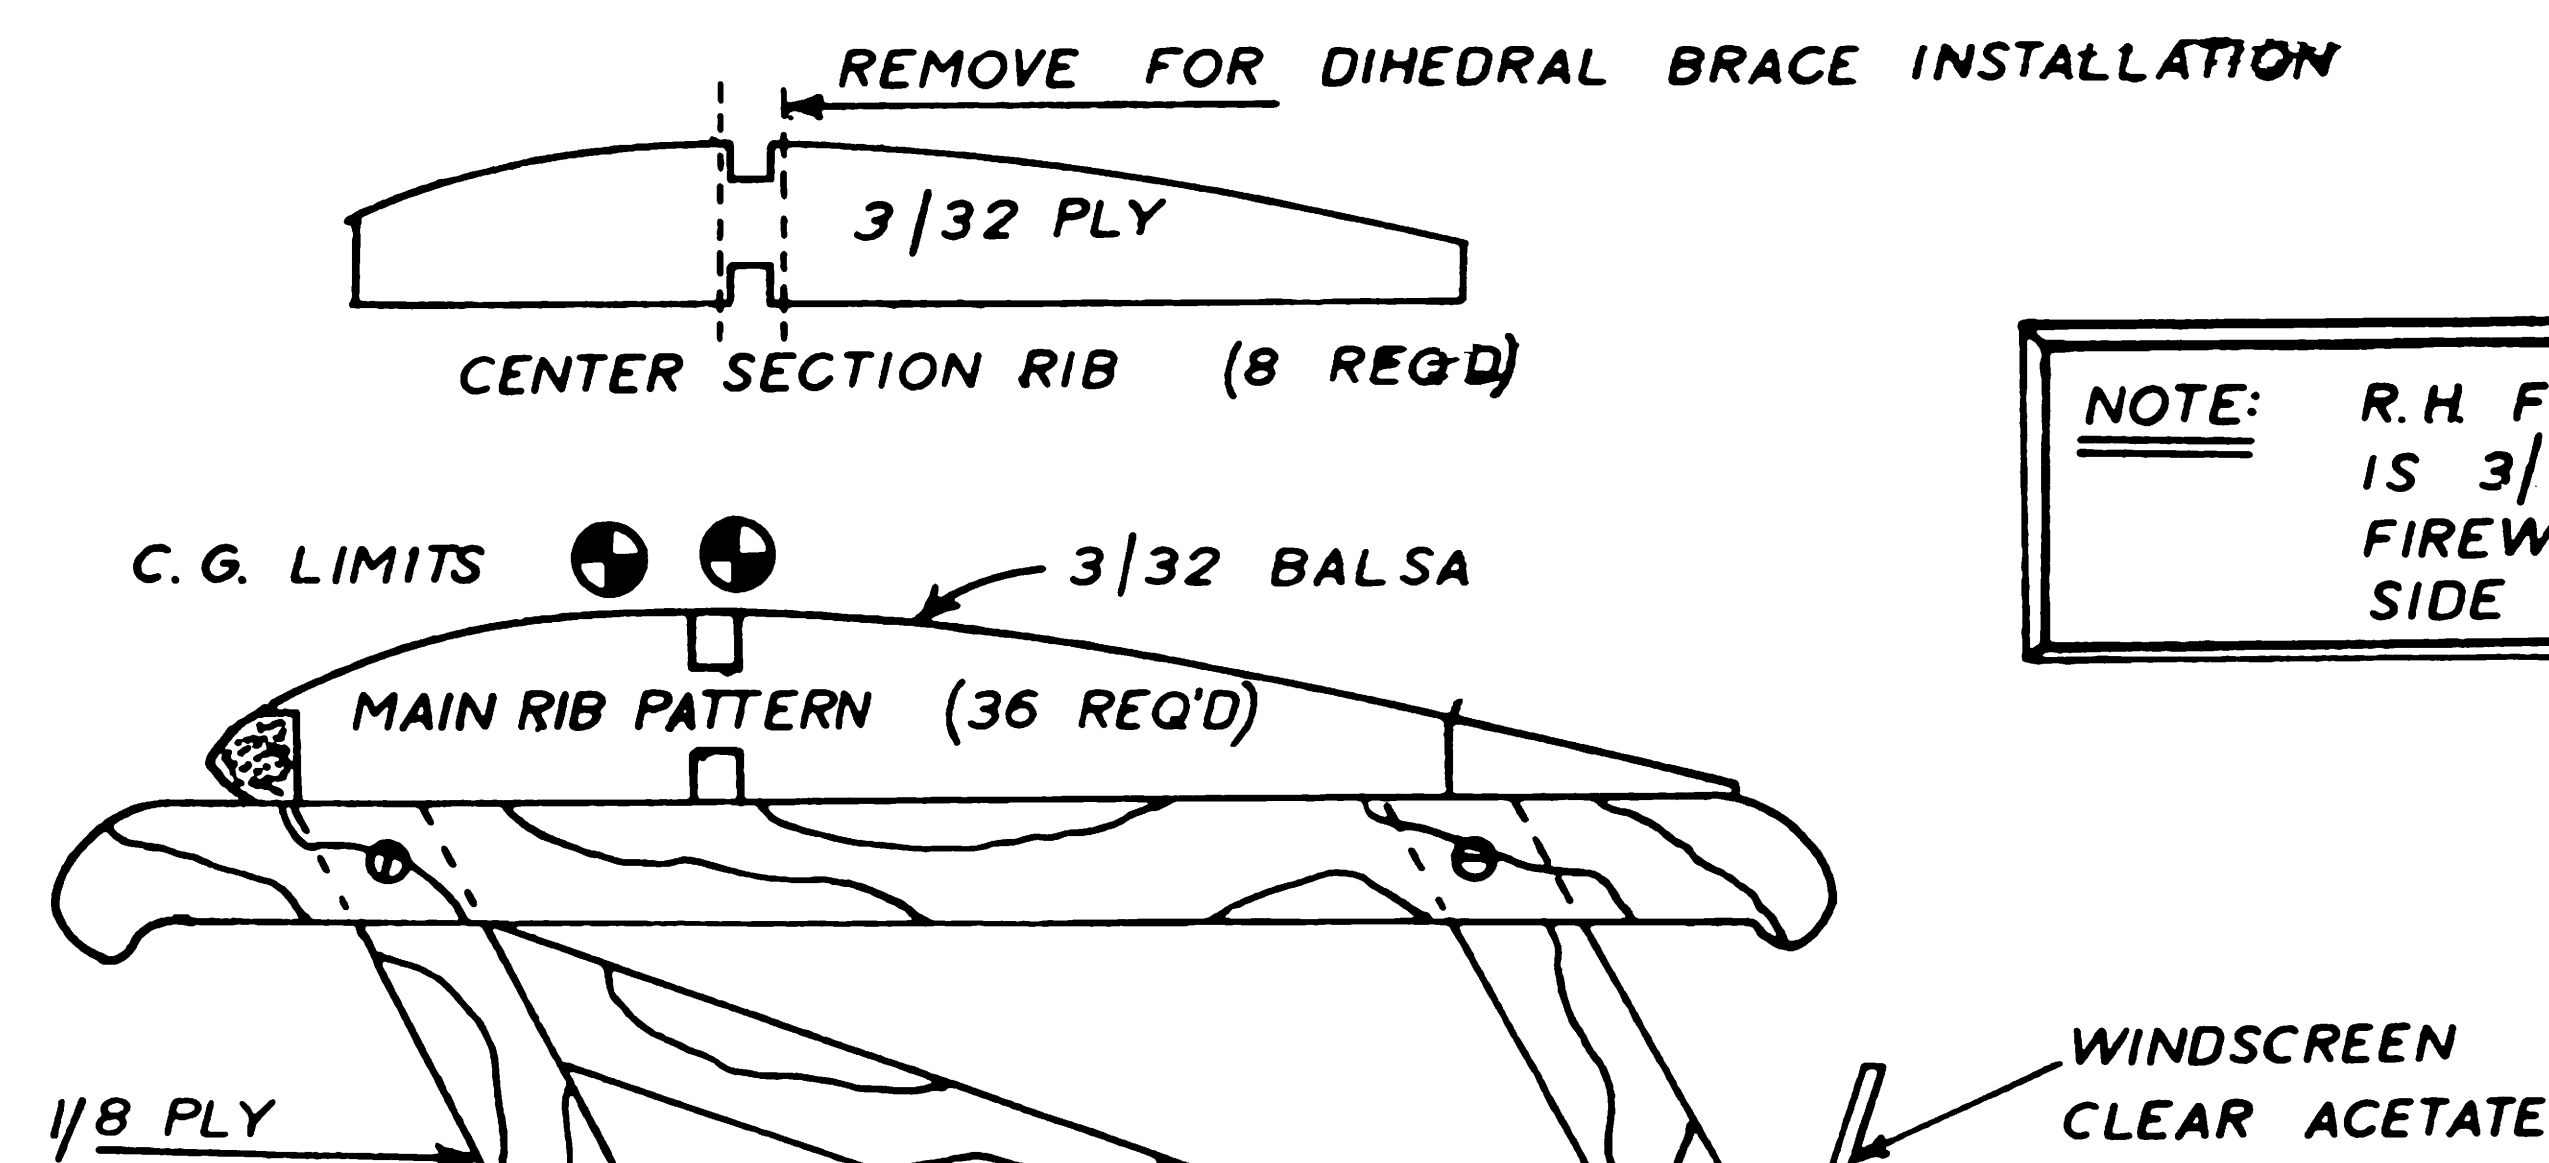

For full size plans send \$5.95 to Scale Model Products, Route 25A at Jackson, Rocky Point, New York 11778. Fiberglass cowl also available from same address for \$7.95.

NOTE: R.H.F. FUSELAGE SIDE IS 3/16 SHORTER AT FIREWALL THAN L.H.

R.A.F. SE-5A			
SPORT SCALE BIPLANE			
SPAN 46"	WEIGHT 4-5 1/2 LBS.	ENG. 29-.45	WING AREA 736 sq. in.
DESIGNED AND DRAWN BY: RICHARD URAVITCH			
INKED BY: RICHARD WOLF			
A PLAN FROM: SCALE MODEL PRODUCTS ROCKY POINT, NEW YORK			