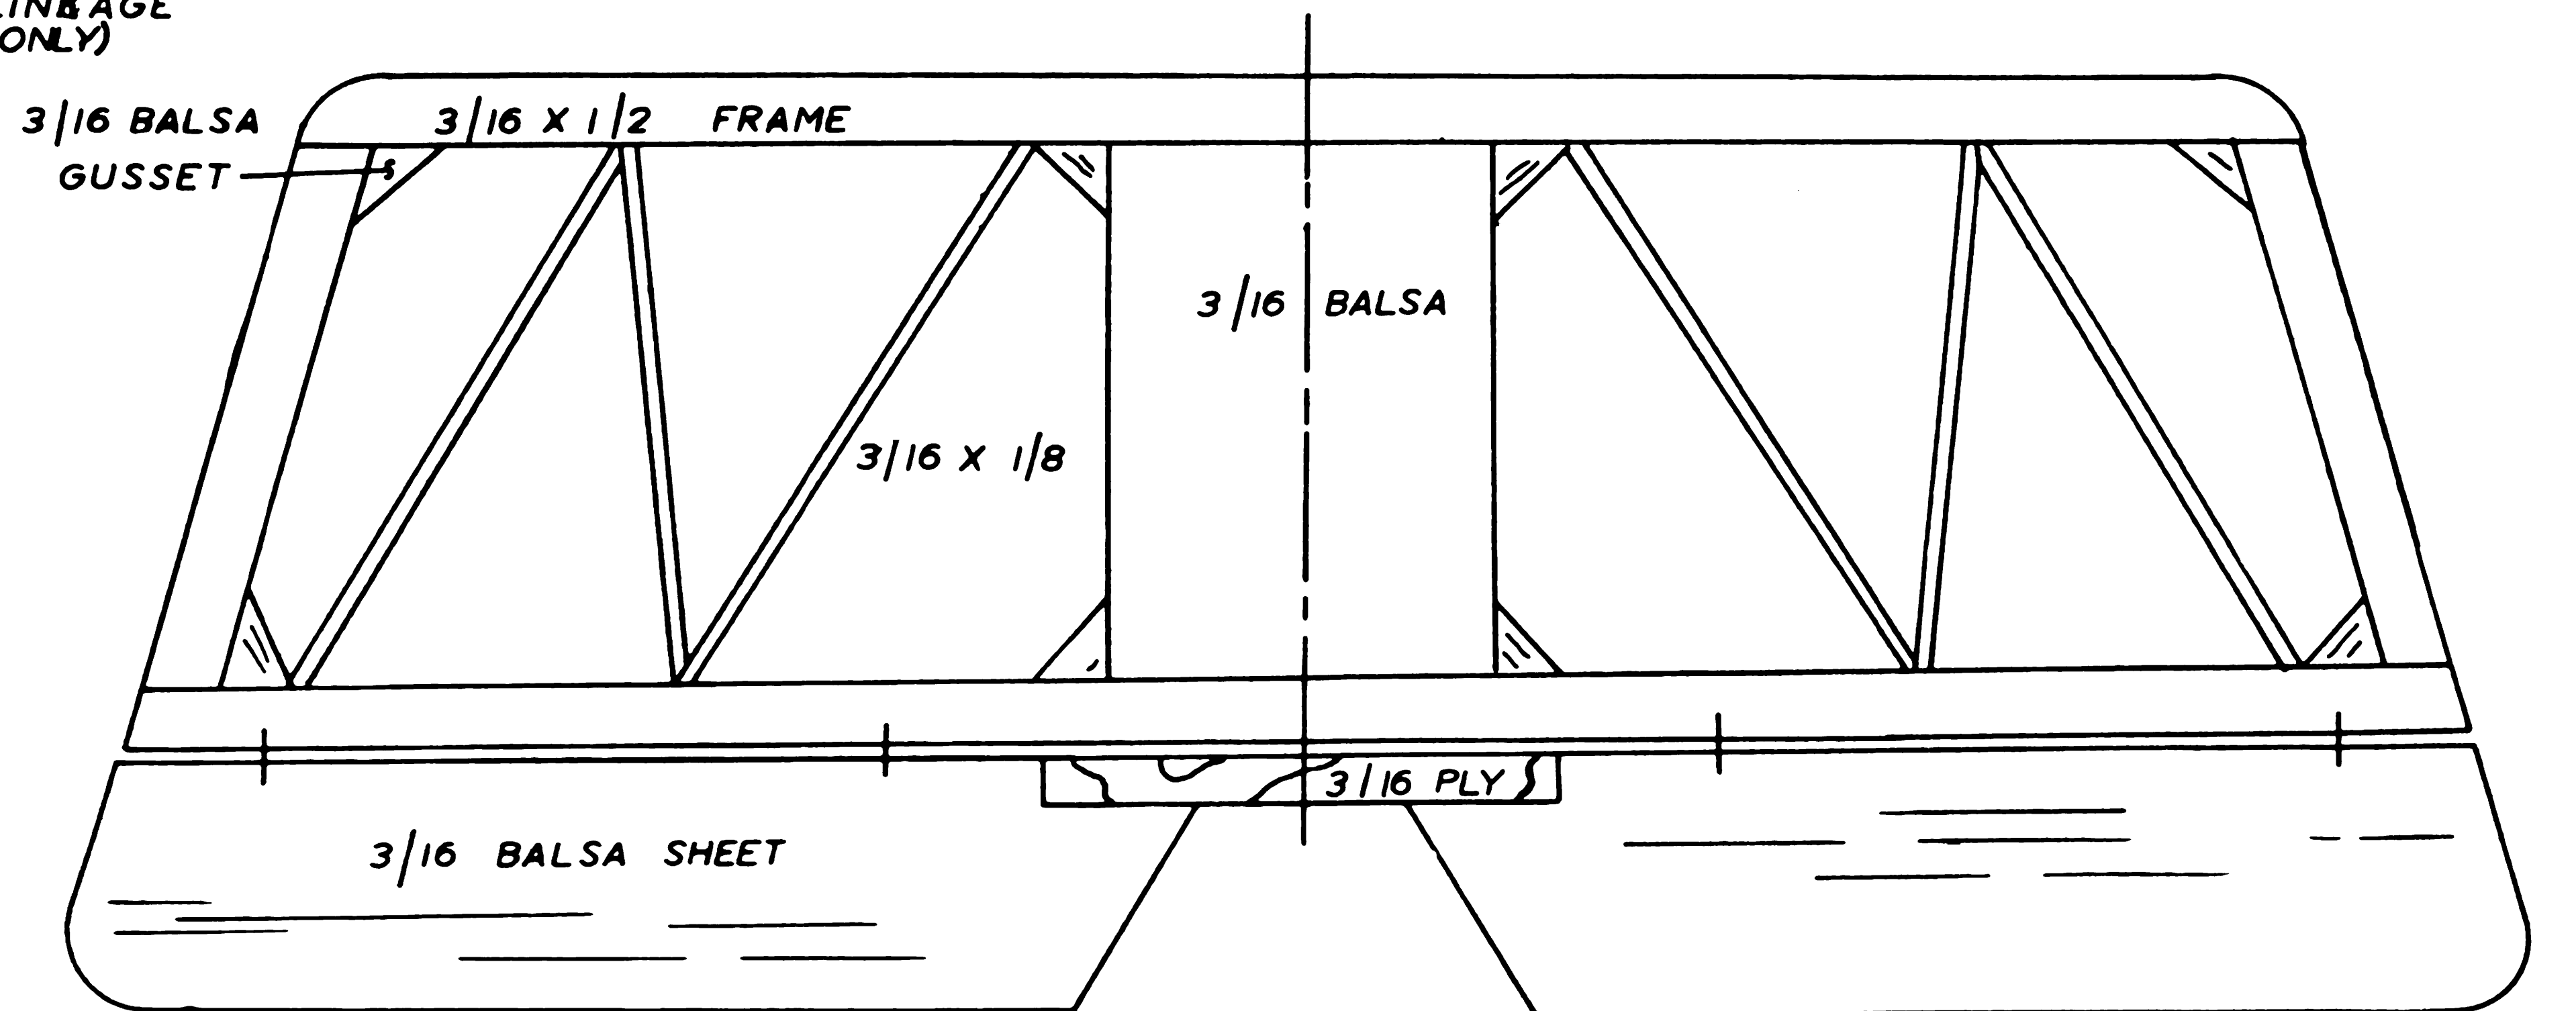

For full size plans send \$5.95 to Scale Model Products, Route 25A at Jackson, Rocky Point, New York 11778. Fiberglass cowl also available from same address for \$7.95.

NOTE: R.H.F. FUSELAGE SIDE IS 3/16 SHORTER AT FIREWALL THAN L.H.

R.A.F. SE-5A			
SPORT SCALE BIPLANE			
SPAN 46"	WEIGHT 4-5 1/2 LBS.	ENG. 29-.45	WING AREA 736 sq. in.
DESIGNED AND DRAWN BY: RICHARD URAVITCH			
INKED BY: RICHARD WOLF			
A PLAN FROM: SCALE MODEL PRODUCTS ROCKY POINT, NEW YORK			