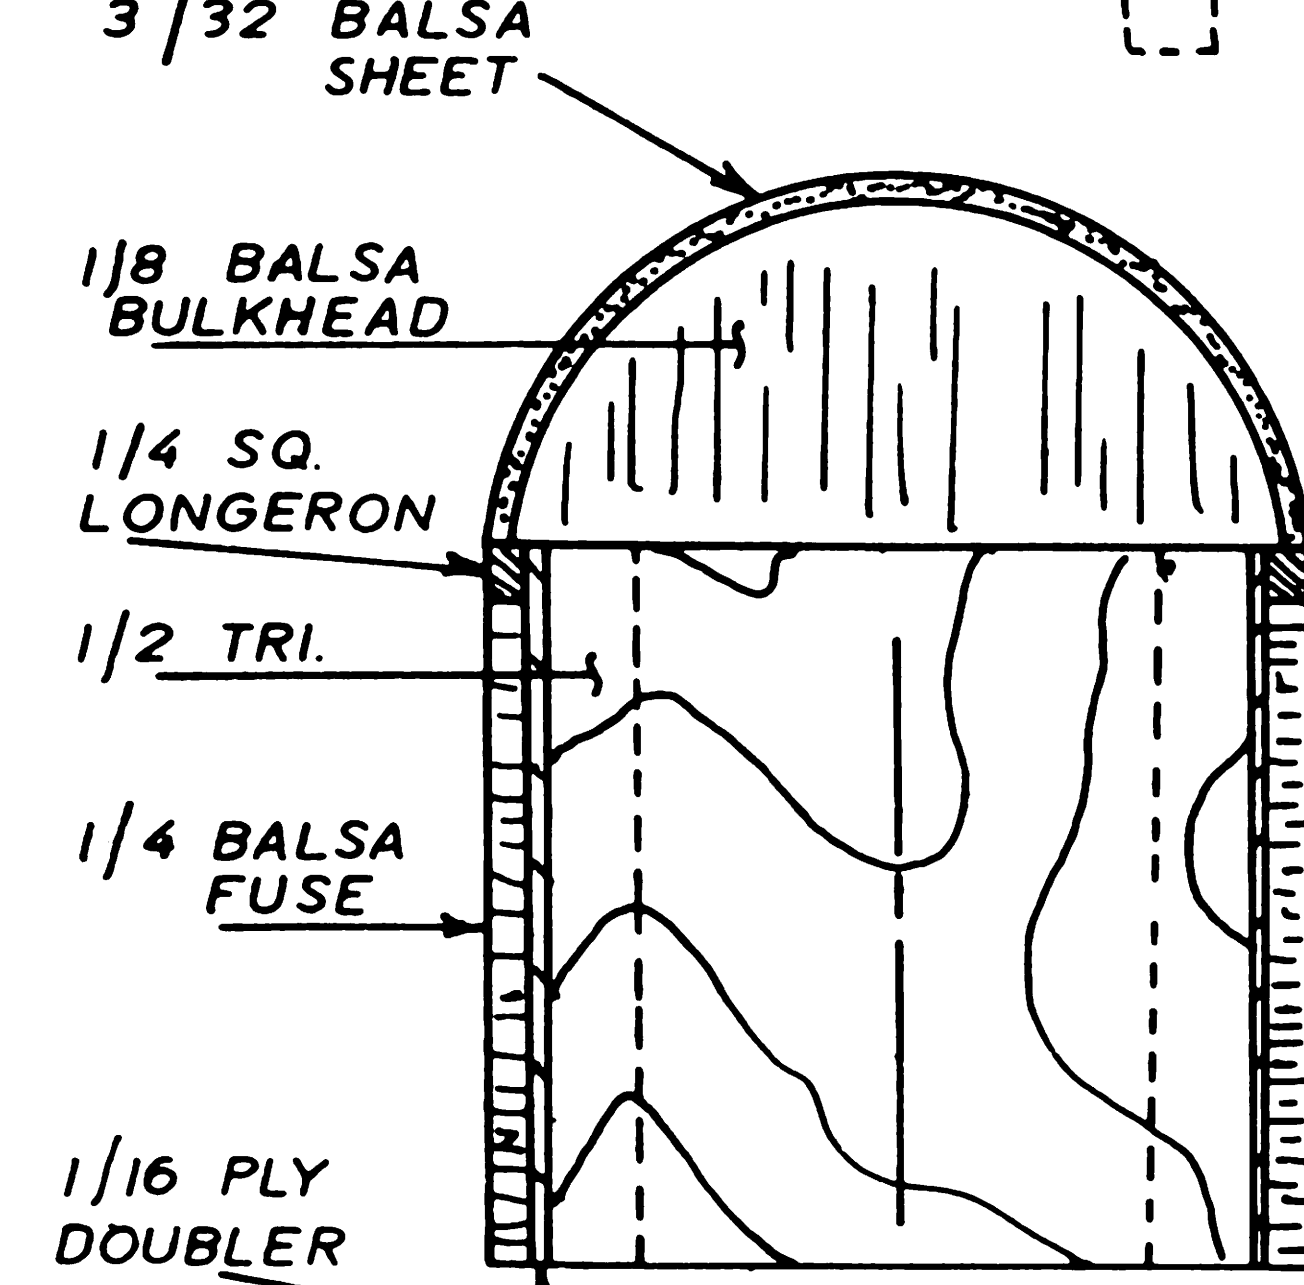

For full size plans send \$5.95 to Scale Model Products, Route 25A at Jackson, Rocky Point, New York 11778. Fiberglass cowl also available from same address for \$7.95.

NOTE: R.H.F. FUSELAGE SIDE IS 3/16 SHORTER AT FIREWALL THAN L.H.

R.A.F. SE-5A			
SPORT SCALE BIPLANE			
SPAN 46"	WEIGHT 4-5 1/2 LBS.	ENG. 29-.45	WING AREA 736 sq. in.
DESIGNED AND DRAWN BY: RICHARD URAVITCH			
INKED BY: RICHARD WOLF			
A PLAN FROM: SCALE MODEL PRODUCTS ROCKY POINT, NEW YORK			