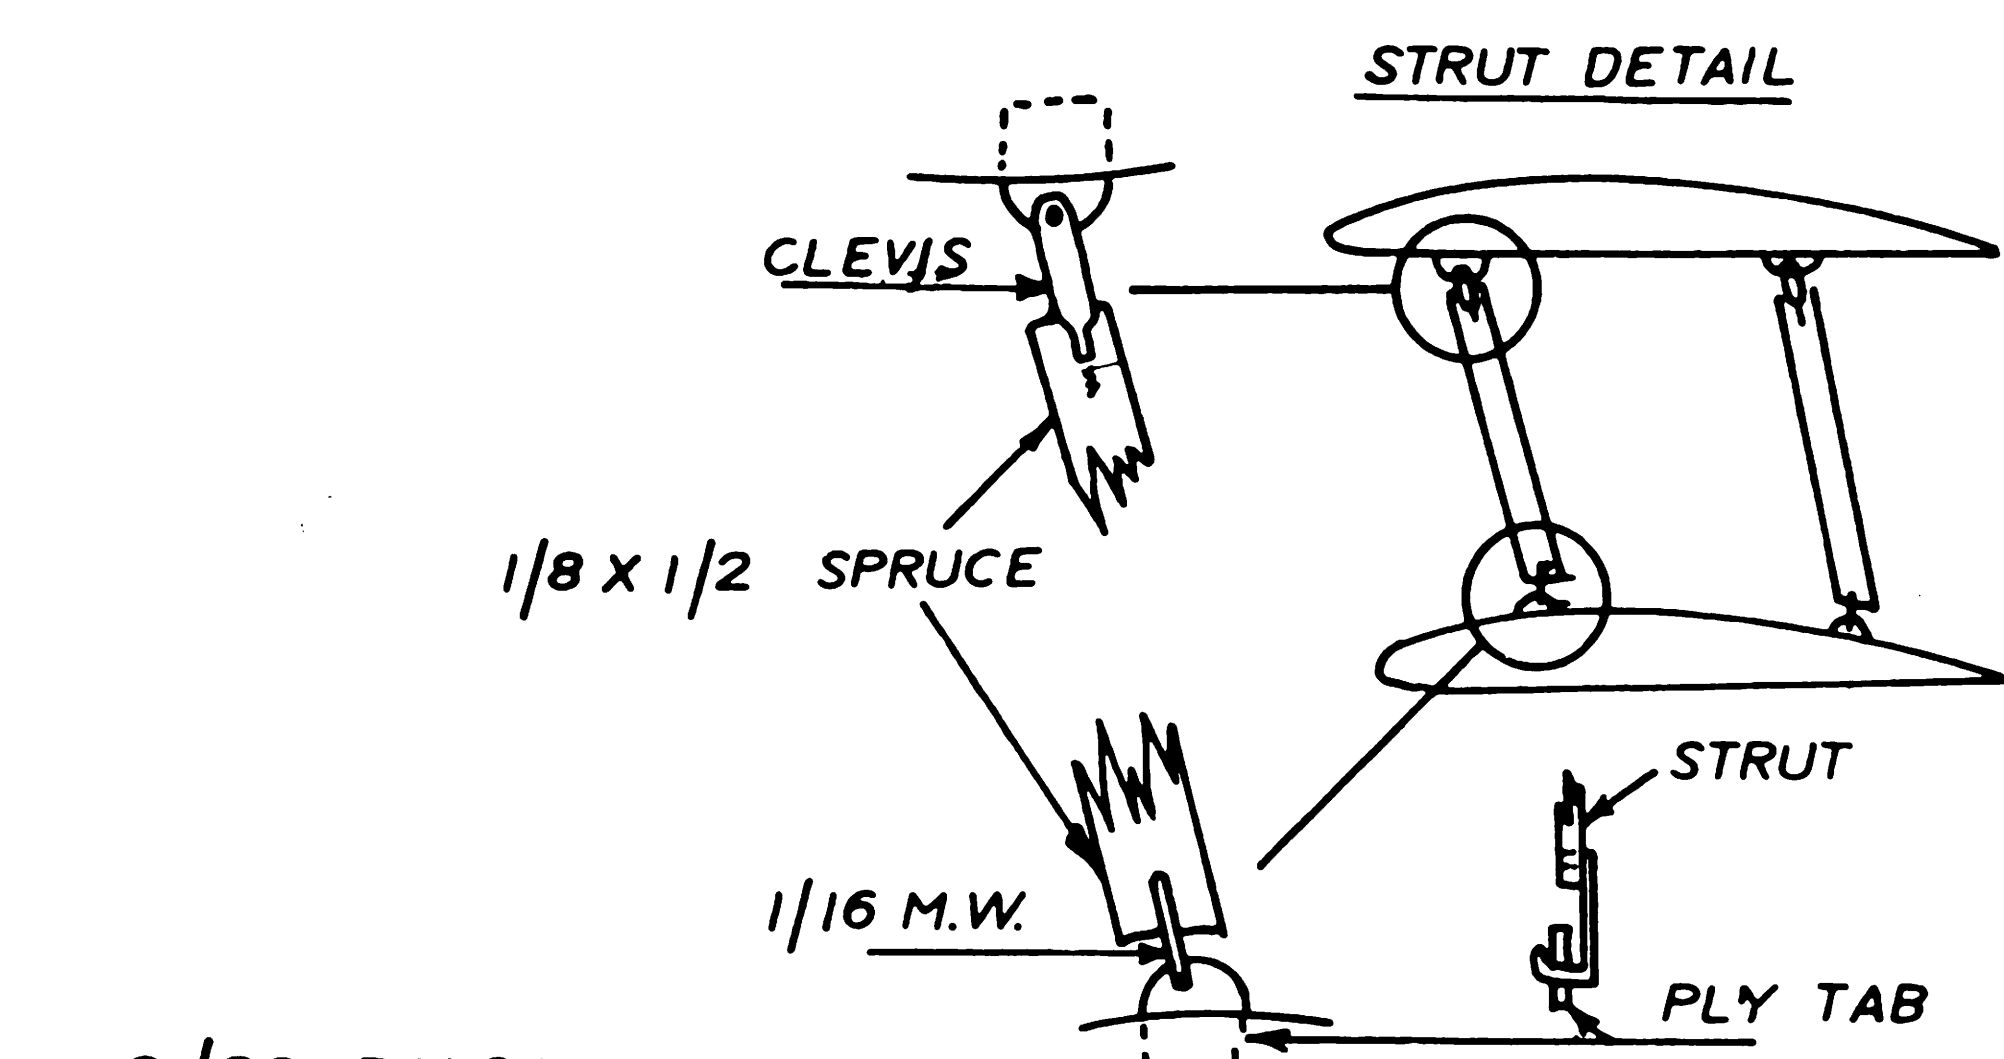

For full size plans send \$5.95 to Scale Model Products, Route 25A at Jackson, Rocky Point, New York 11778. Fiberglass cowl also available from same address for \$7.95.

NOTE: R.H.F. FUSELAGE SIDE IS 3/16 SHORTER AT FIREWALL THAN L.H.

R.A.F. SE-5A			
SPORT SCALE BIPLANE			
SPAN 46"	WEIGHT 4-5 1/2 LBS.	ENG. 29-.45	WING AREA 736 sq. in.
DESIGNED AND DRAWN BY: RICHARD URAVITCH			
INKED BY: RICHARD WOLF			
A PLAN FROM: SCALE MODEL PRODUCTS ROCKY POINT, NEW YORK			