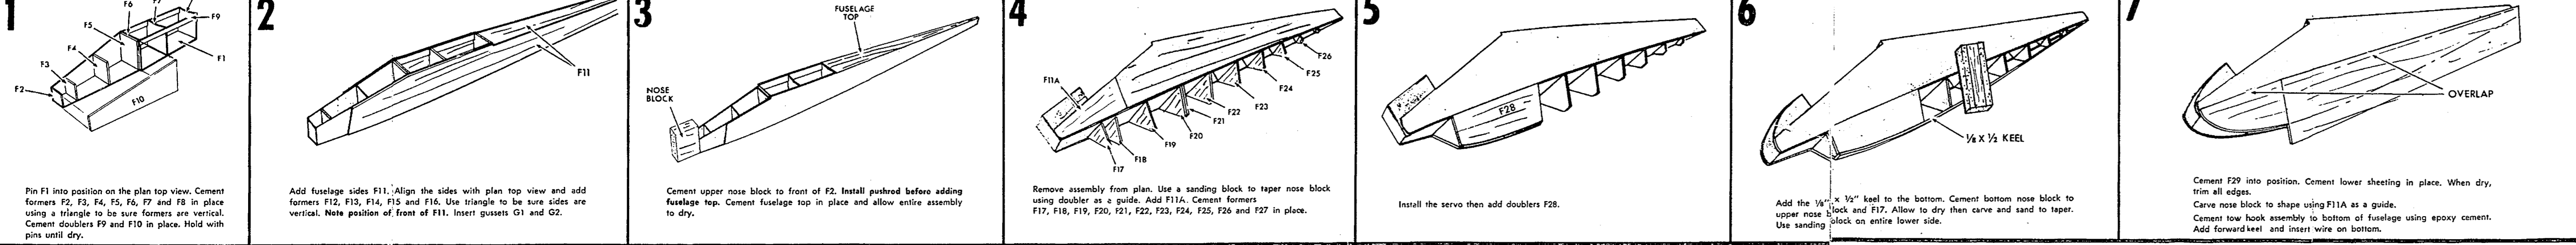

**WING CONSTRUCTION**

**FUSELAGE CONSTRUCTION**

**MIDWEST PRODUCTS CO.**

**LIL' T**

RADIO CONTROLLED SAILPLANE KIT 121

Wing Span: 74ins. Wing Area: 480sq. ins. Glide Ratio: 15 to 1

RADIO CONTROLLED MODEL FOR SINGLE CHANNEL GLULFING GHOST