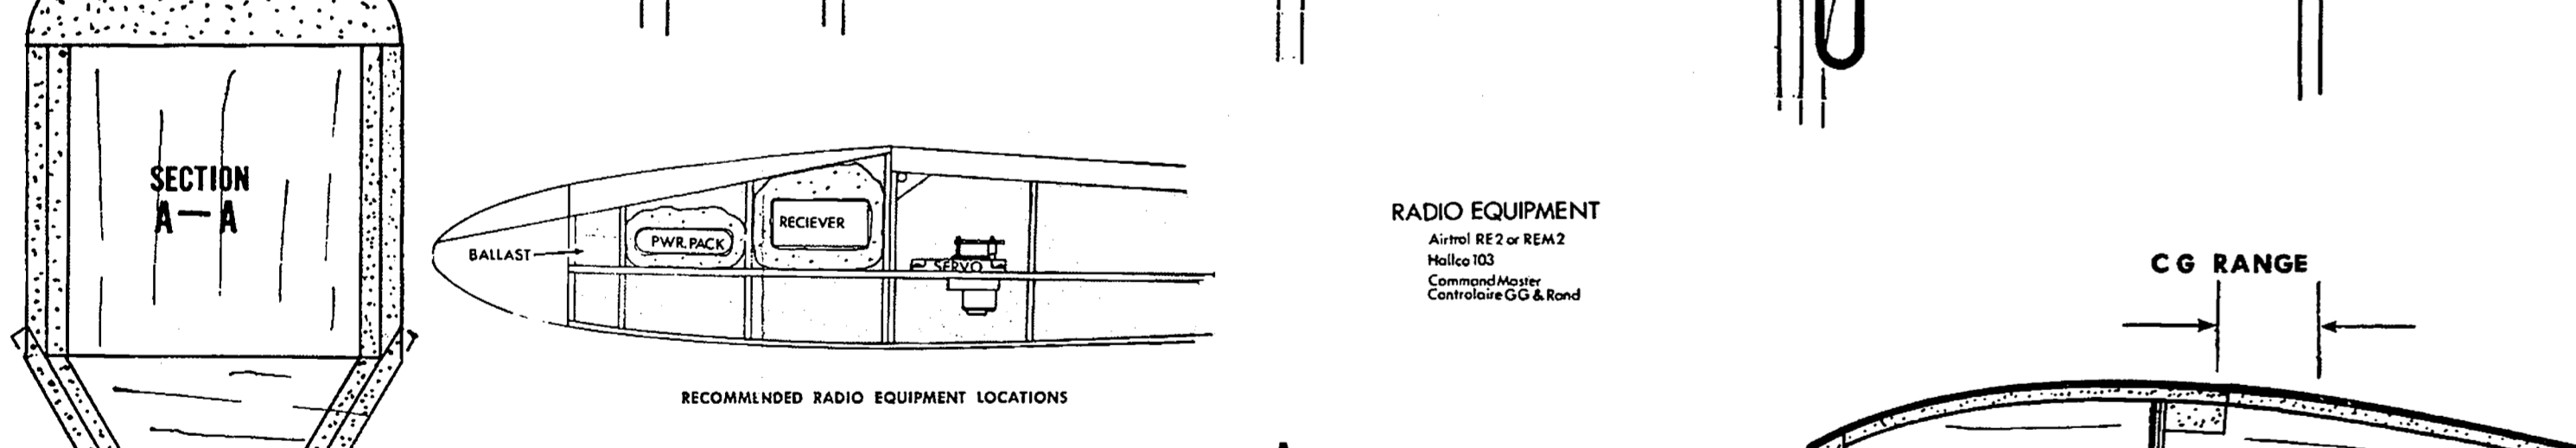

**WING CONSTRUCTION**

**FUSELAGE CONSTRUCTION**

**MIDWEST PRODUCTS CO.**

**LIL' T**

RADIO CONTROLLED SAILPLANE KIT 121

Wing Span: 74ins. Wing Area: 480sq. ins. Glide Ratio: 15 to 1

RADIO CONTROLLED MODEL FOR SINGLE CHANNEL GLULFING GHOST