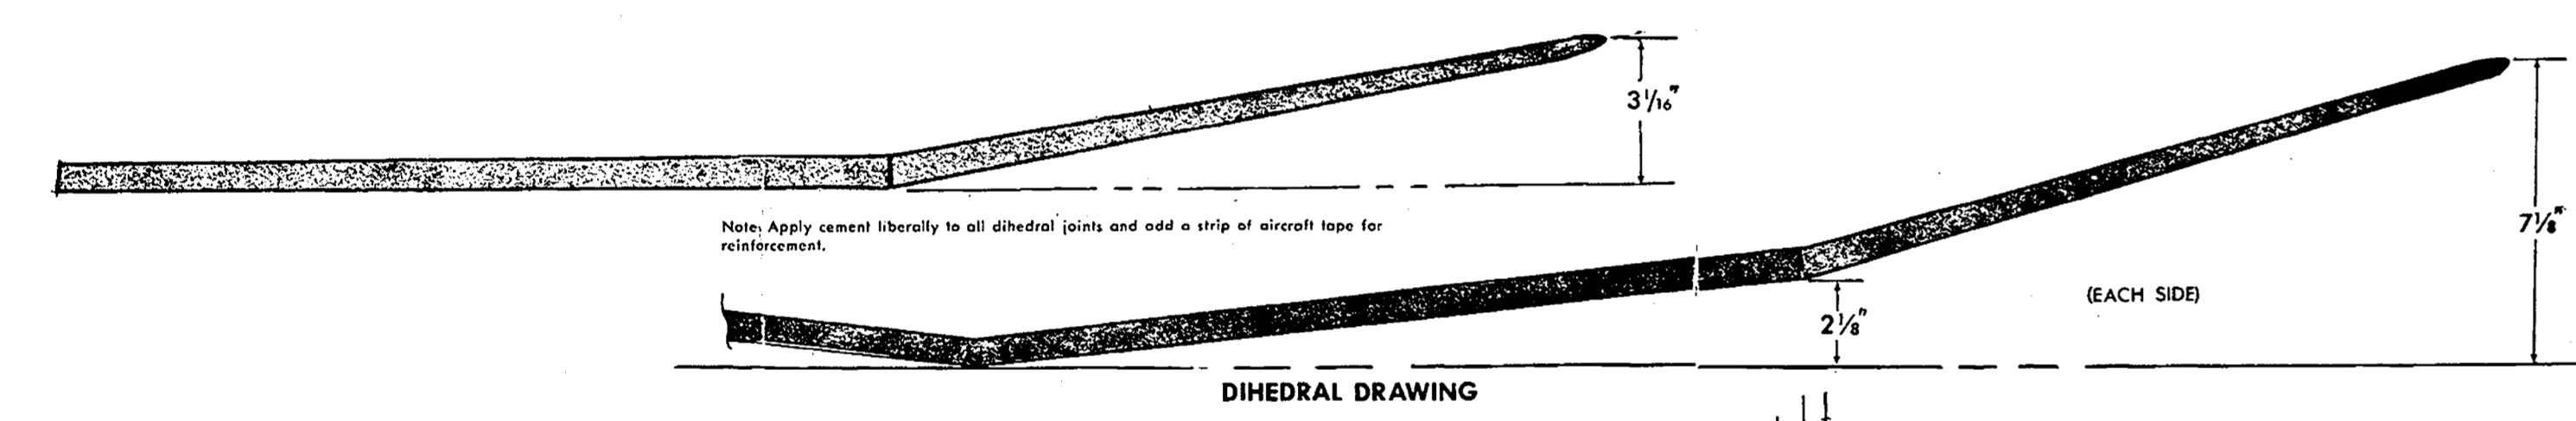

**WING CONSTRUCTION**

**FUSELAGE CONSTRUCTION**

**MIDWEST PRODUCTS CO.**

**LIL' T**

RADIO CONTROLLED SAILPLANE KIT 121

Wing Span: 74ins. Wing Area: 480sq. ins. Glide Ratio: 15 to 1

RADIO CONTROLLED MODEL FOR SINGLE CHANNEL GLULFING GHOST