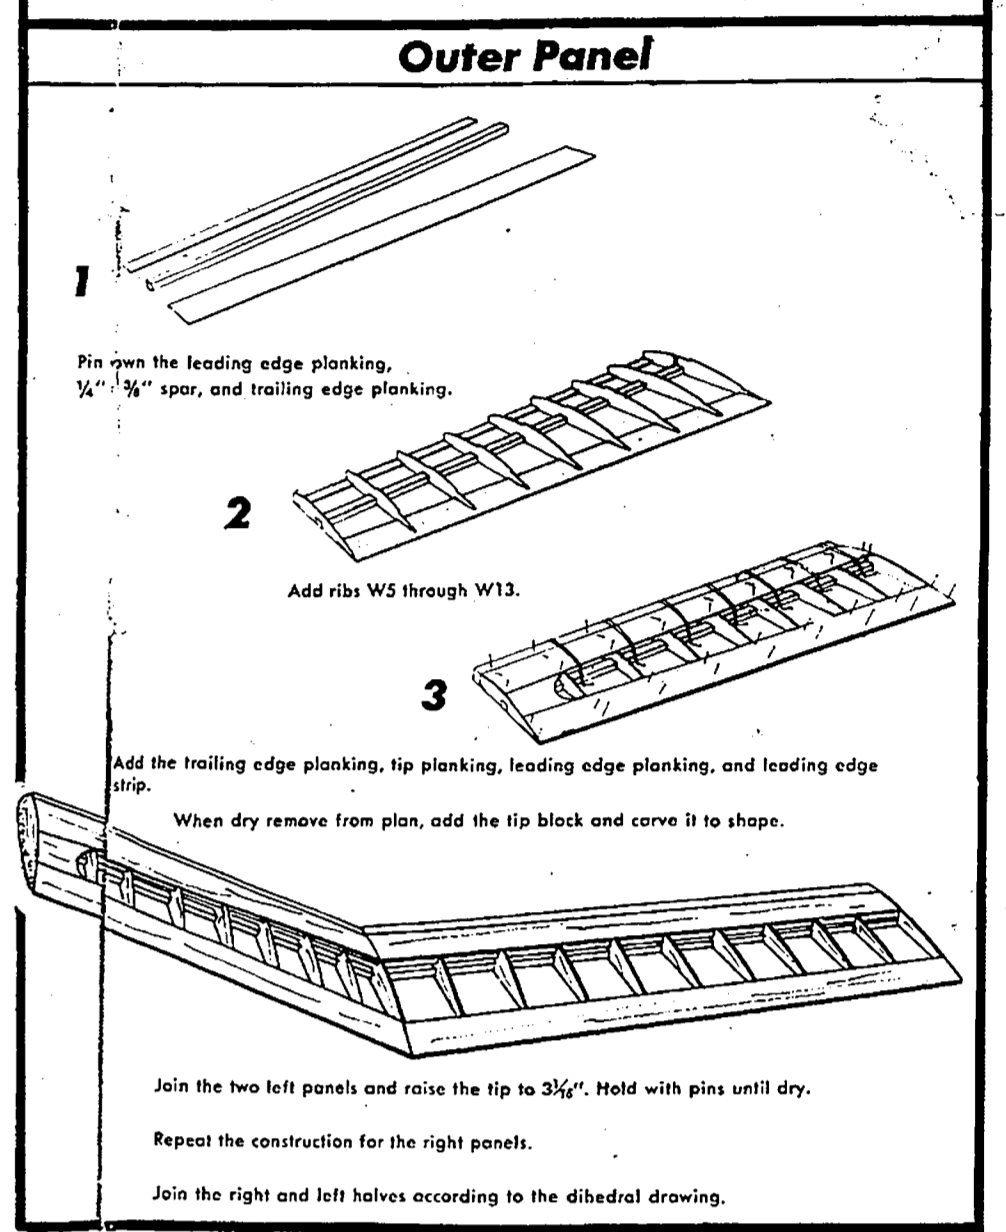

**WING CONSTRUCTION**

**FUSELAGE CONSTRUCTION**

**MIDWEST PRODUCTS CO.**

**LIL' T**

RADIO CONTROLLED SAILPLANE KIT 121

Wing Span: 74ins. Wing Area: 480sq. ins. Glide Ratio: 15 to 1

RADIO CONTROLLED MODEL FOR SINGLE CHANNEL GLULFING GHOST