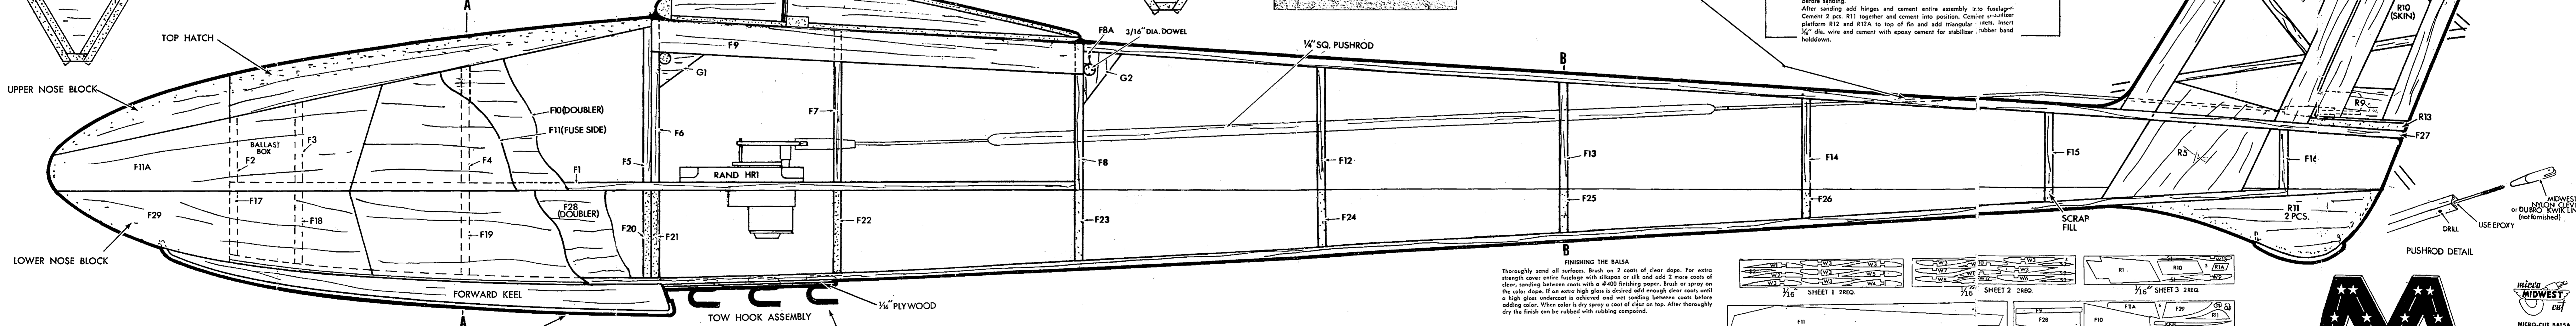

**WING CONSTRUCTION**

**FUSELAGE CONSTRUCTION**

**MIDWEST PRODUCTS CO.**

**LIL' T**

RADIO CONTROLLED SAILPLANE KIT 121

Wing Span: 74ins. Wing Area: 480sq. ins. Glide Ratio: 15 to 1

RADIO CONTROLLED MODEL FOR SINGLE CHANNEL GLULFING GHOST

Designed by: Bob Hahn Approved by: Frank Garcher  
Plans by: Jim Davis Kit Production: Bob Baldwin

**MIDWEST PRODUCTS CO. 400 S. INDIANA HOBART, IND.**