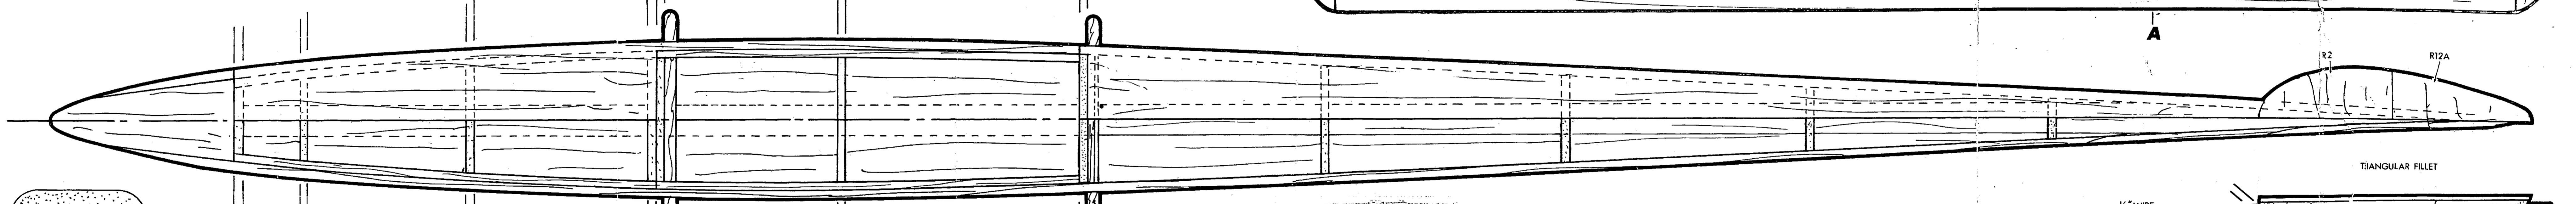

**WING CONSTRUCTION**

**FUSELAGE CONSTRUCTION**

**MIDWEST PRODUCTS CO.**

**LIL' T**

RADIO CONTROLLED SAILPLANE KIT 121

Wing Span: 74ins. Wing Area: 480sq. ins. Glide Ratio: 15 to 1

RADIO CONTROLLED MODEL FOR SINGLE CHANNEL GLULFING GHOST