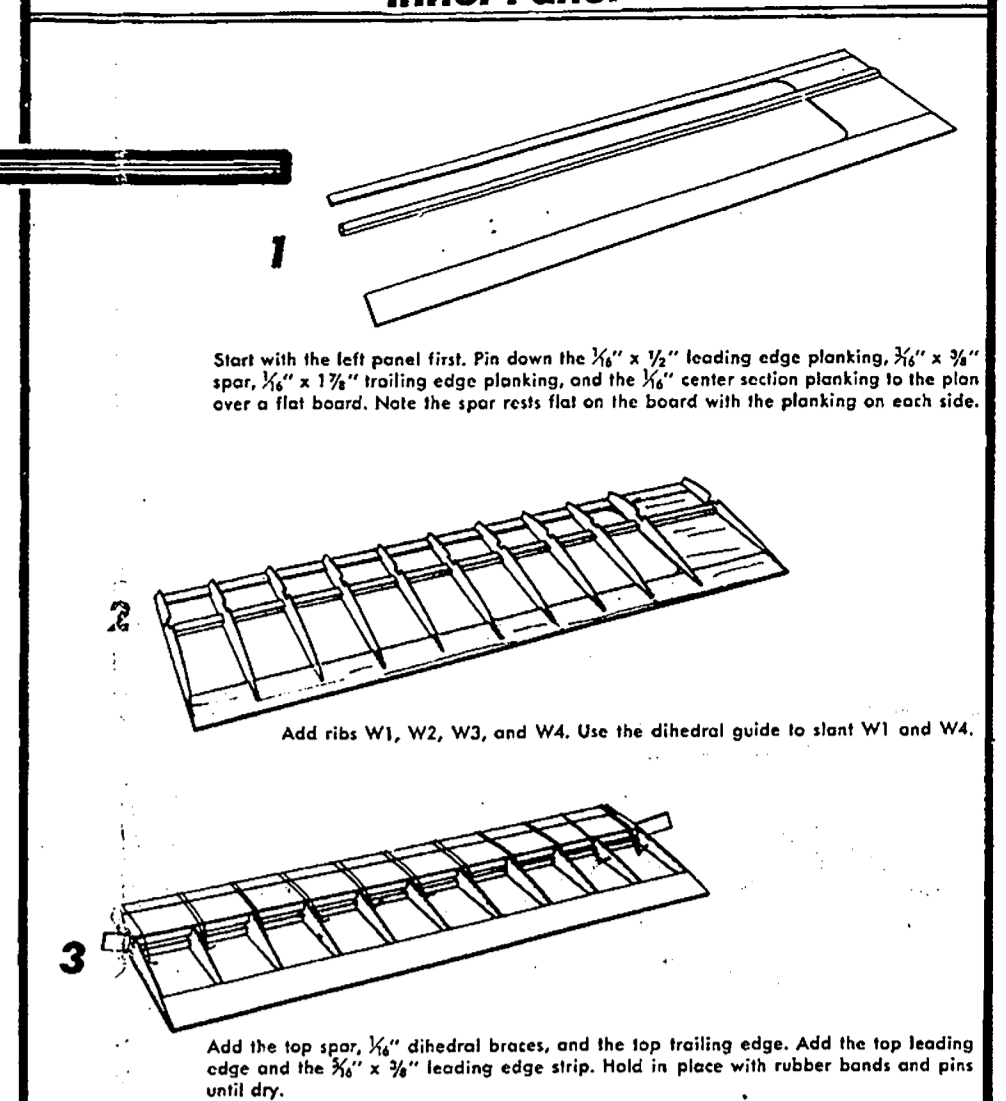

**WING CONSTRUCTION**

**FUSELAGE CONSTRUCTION**

**MIDWEST PRODUCTS CO.**

**LIL' T**

RADIO CONTROLLED SAILPLANE KIT 121

Wing Span: 74ins. Wing Area: 480sq. ins. Glide Ratio: 15 to 1

RADIO CONTROLLED MODEL FOR SINGLE CHANNEL GLULFING GHOST