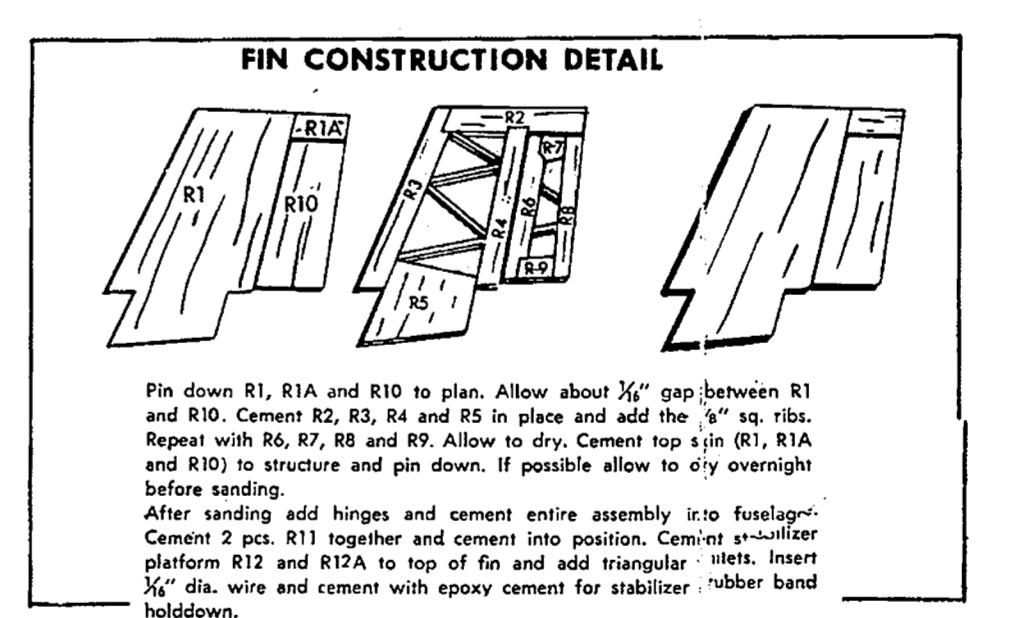

**WING CONSTRUCTION**

**FUSELAGE CONSTRUCTION**

**MIDWEST PRODUCTS CO.**

**LIL' T**

RADIO CONTROLLED SAILPLANE KIT 121

Wing Span: 74ins. Wing Area: 480sq. ins. Glide Ratio: 15 to 1

RADIO CONTROLLED MODEL FOR SINGLE CHANNEL GLULFING GHOST