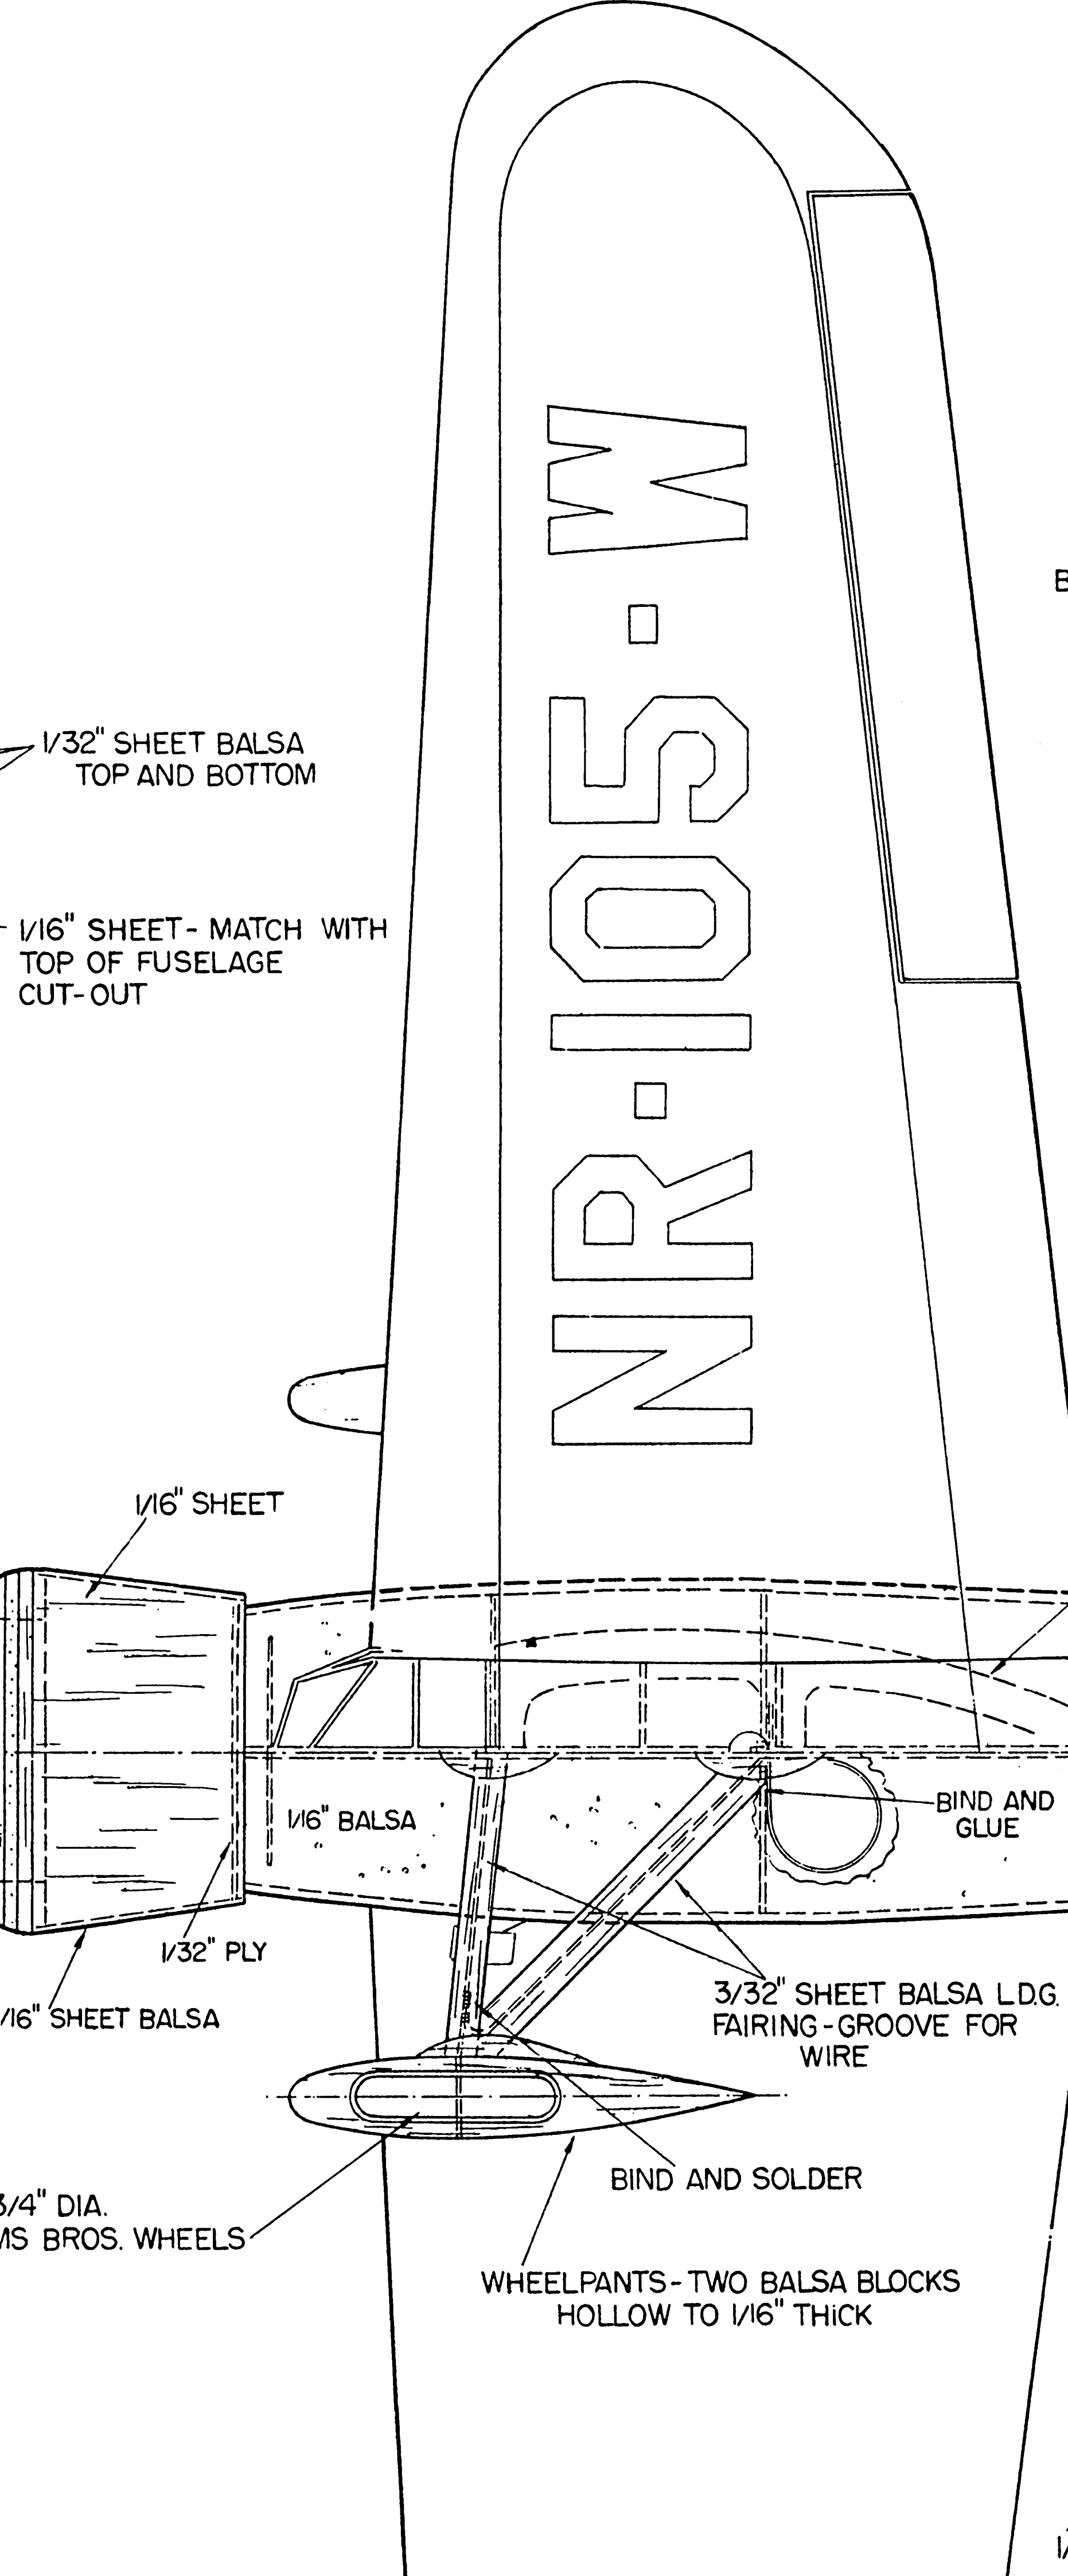

1/32" SHEET - TOP ONLY
 LAMINATE TWO PIECES
 1/32" X 1/16" BASS WOOD

3/4" SCALE WILLIAMS BROS. ENGINE
 CUT CRANKCASE TO FIT VL ELECTRIC MOTOR

LOCKHEED VEGA

ELECTRIC POWERED FREE-FLIGHT SCALE - 30-3/4" WINGSPAN - SCALE: 3/4" = 1'
 BY GEORGE W. MEYER - CORPUS CHRISTI, TEXAS