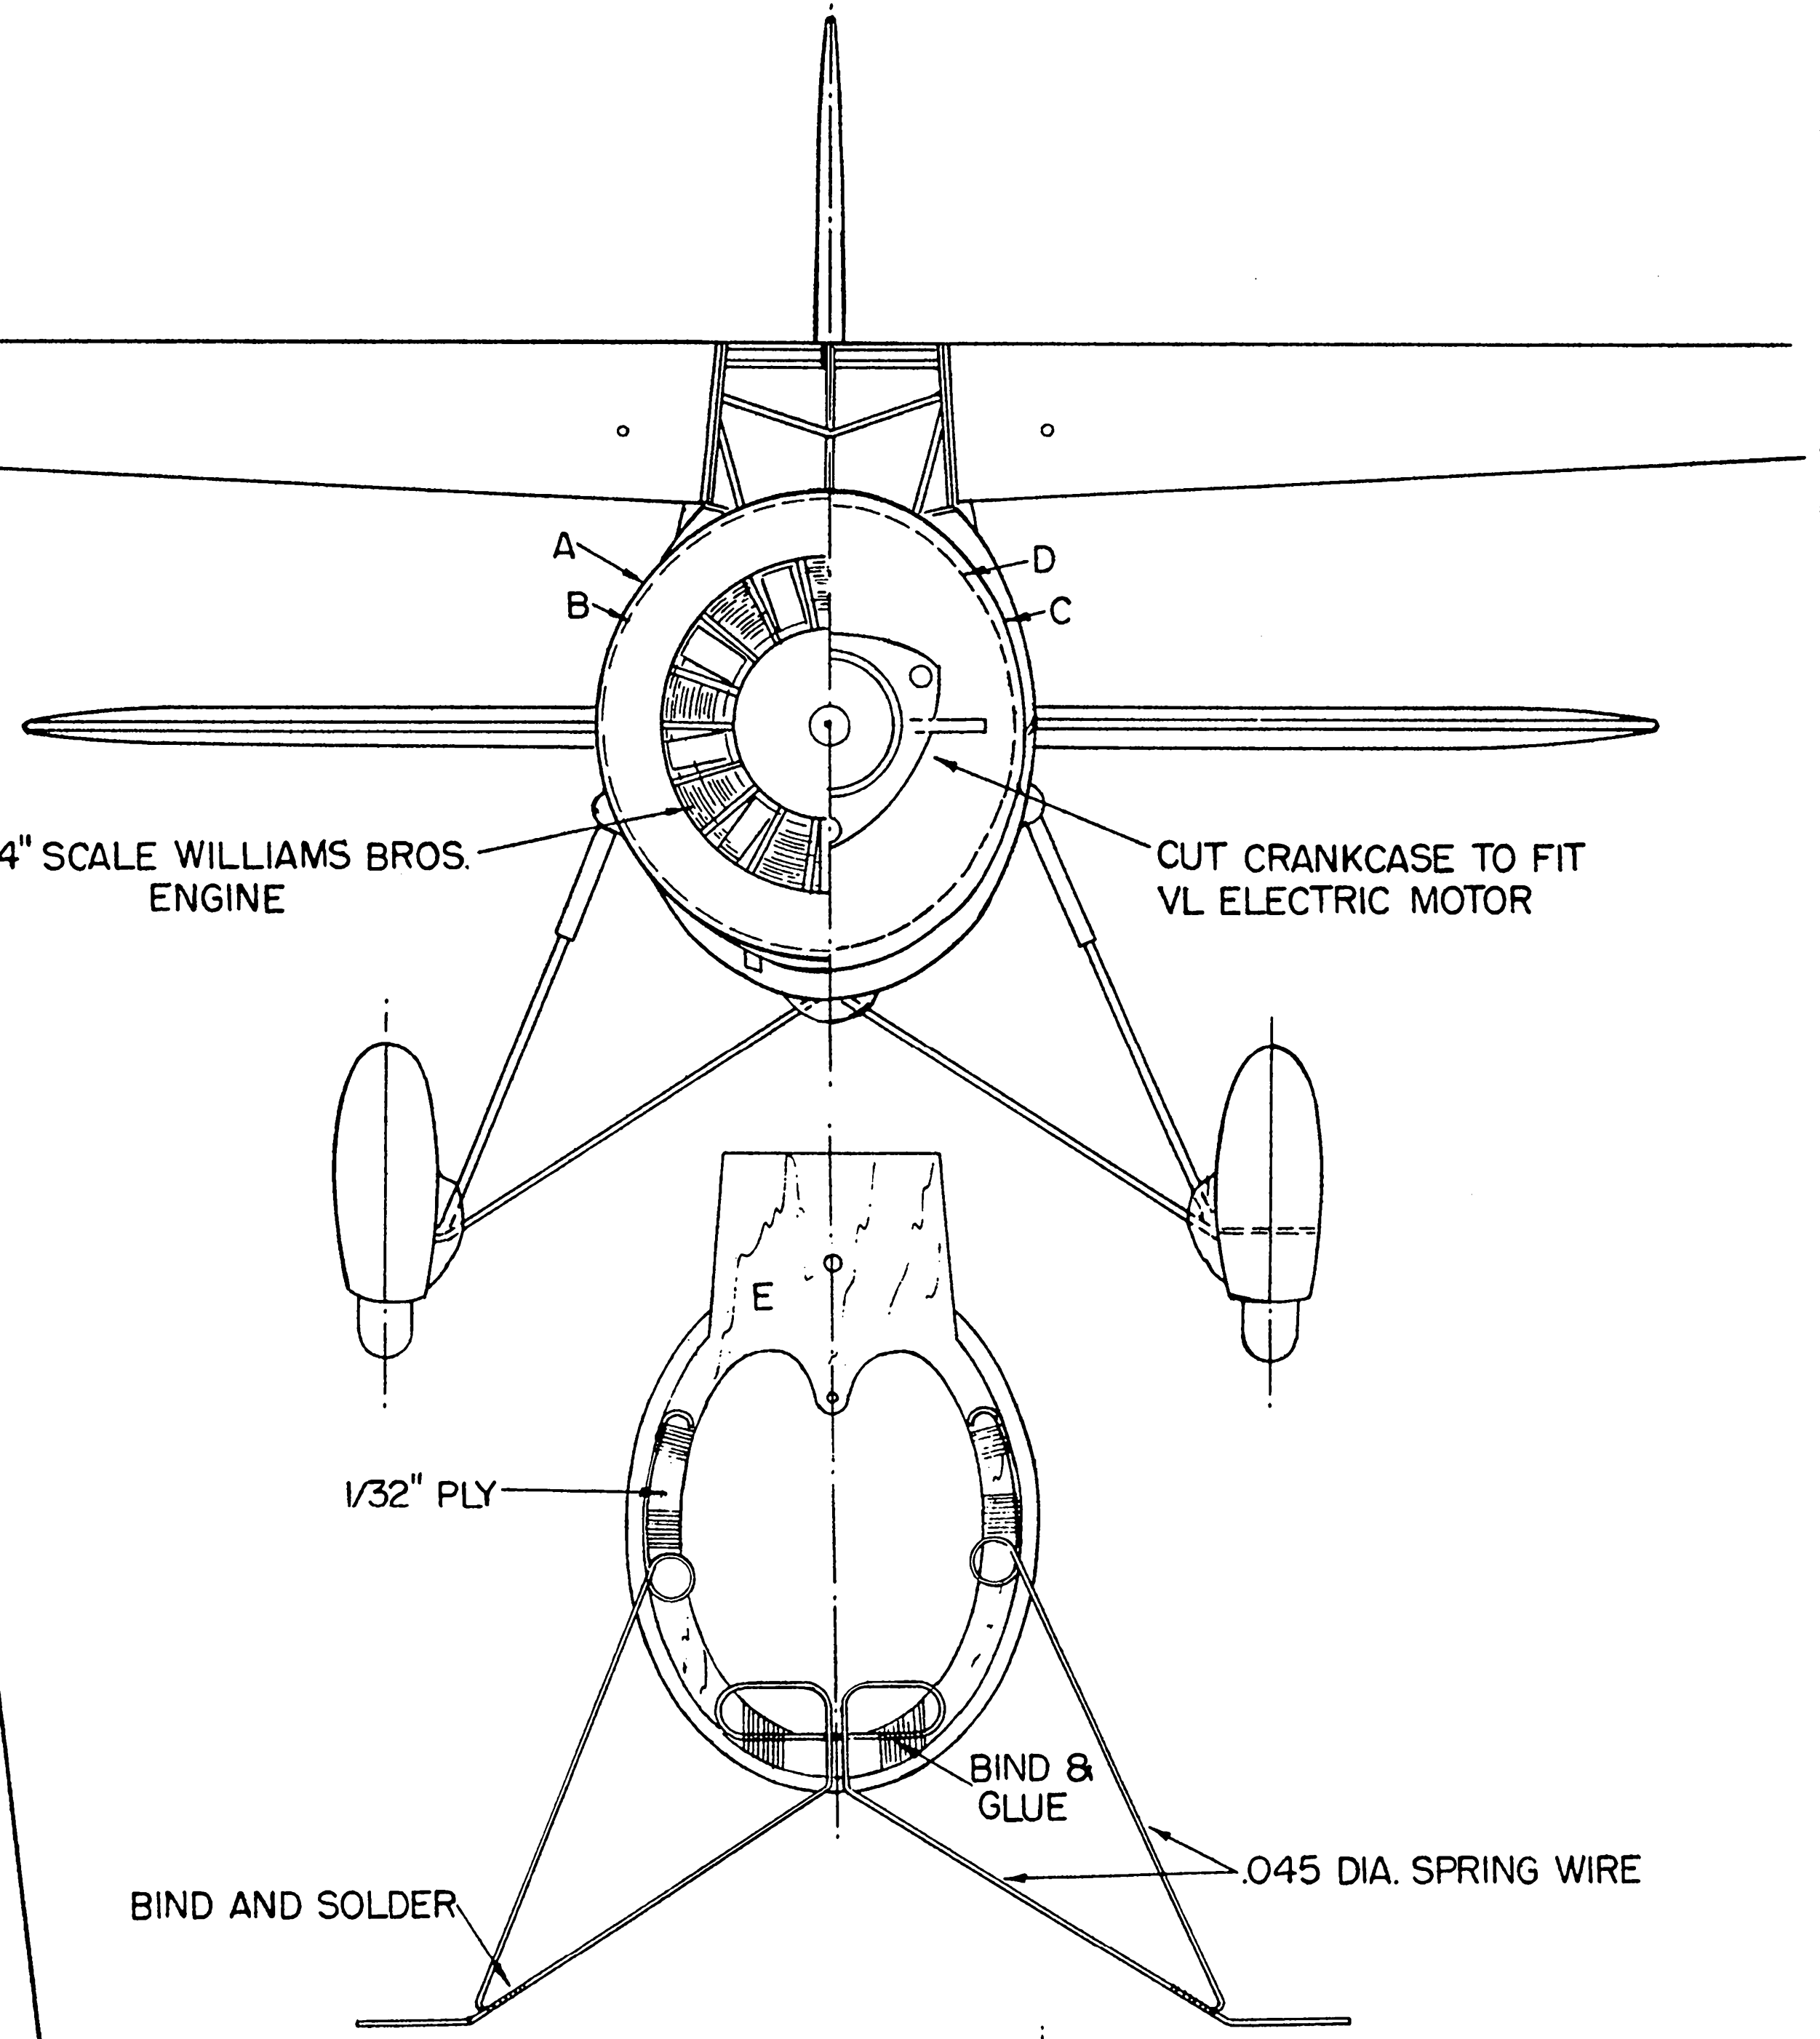

1/32" SHEET - TOP ONLY
 LAMINATE TWO PIECES
 1/32" X 1/16" BASS WOOD

3/4" SCALE WILLIAMS BROS. ENGINE
 CUT CRANKCASE TO FIT VL ELECTRIC MOTOR

LOCKHEED VEGA

ELECTRIC POWERED FREE-FLIGHT SCALE - 30-3/4" WINGSPAN - SCALE: 3/4" = 1'
 BY GEORGE W. MEYER - CORPUS CHRISTI, TEXAS