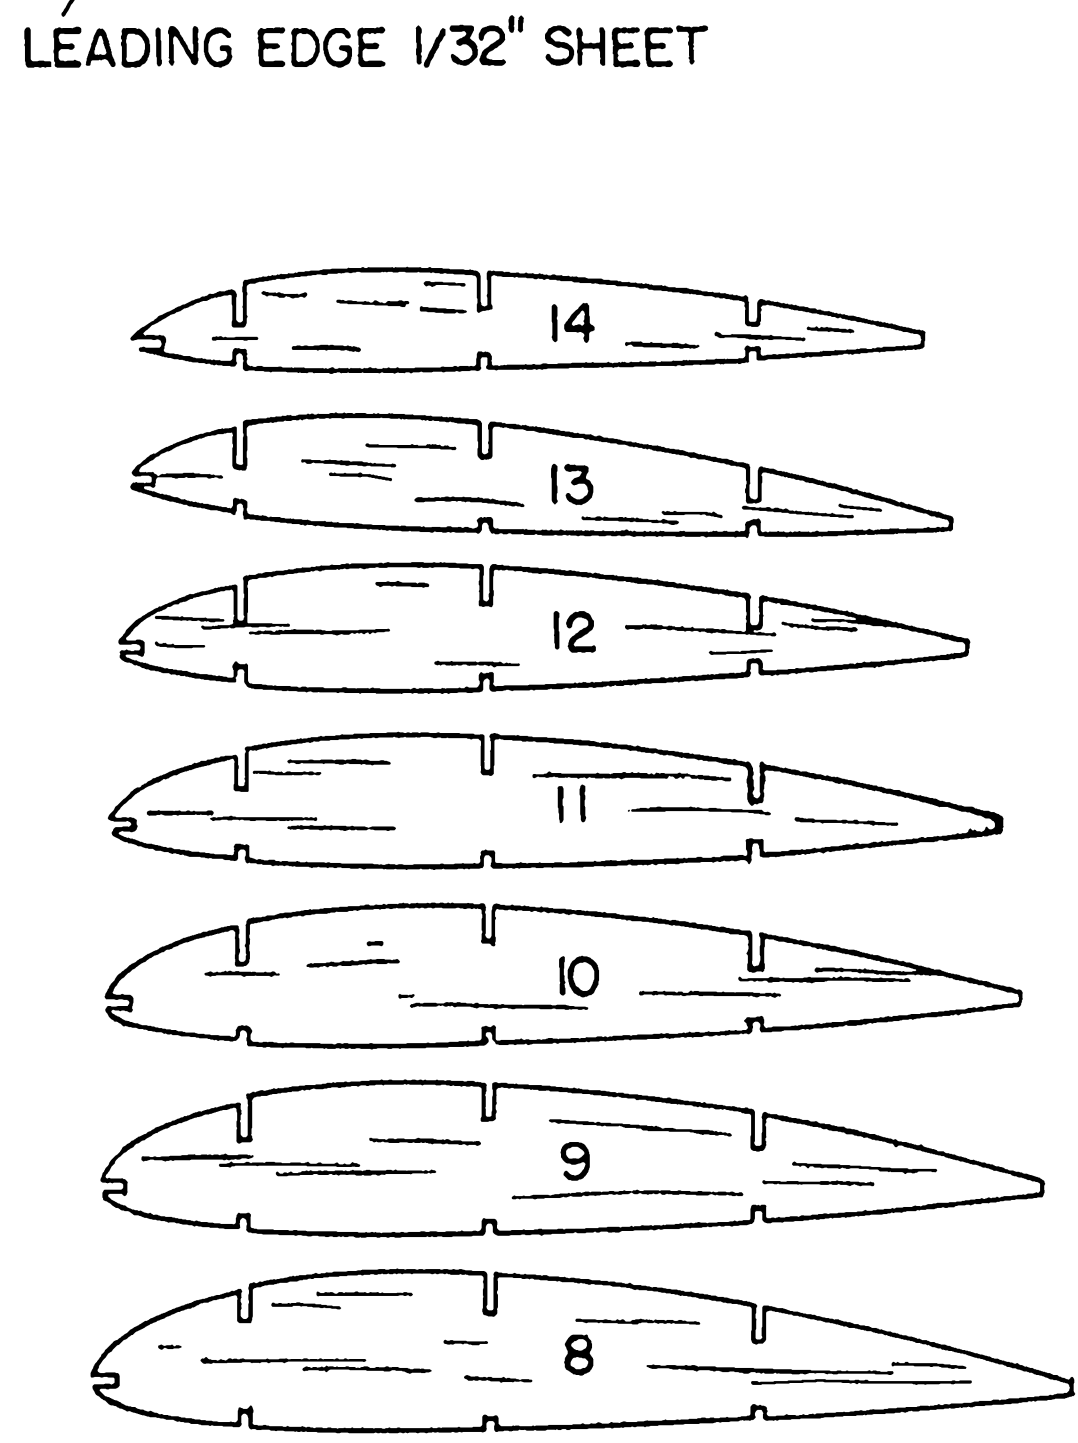

1/32" SHEET - TOP ONLY
 LAMINATE TWO PIECES
 1/32" X 1/16" BASS WOOD

3/4" SCALE WILLIAMS BROS. ENGINE
 CUT CRANKCASE TO FIT VL ELECTRIC MOTOR

LOCKHEED VEGA

ELECTRIC POWERED FREE-FLIGHT SCALE - 30-3/4" WINGSPAN - SCALE: 3/4" = 1'
 BY GEORGE W. MEYER - CORPUS CHRISTI, TEXAS