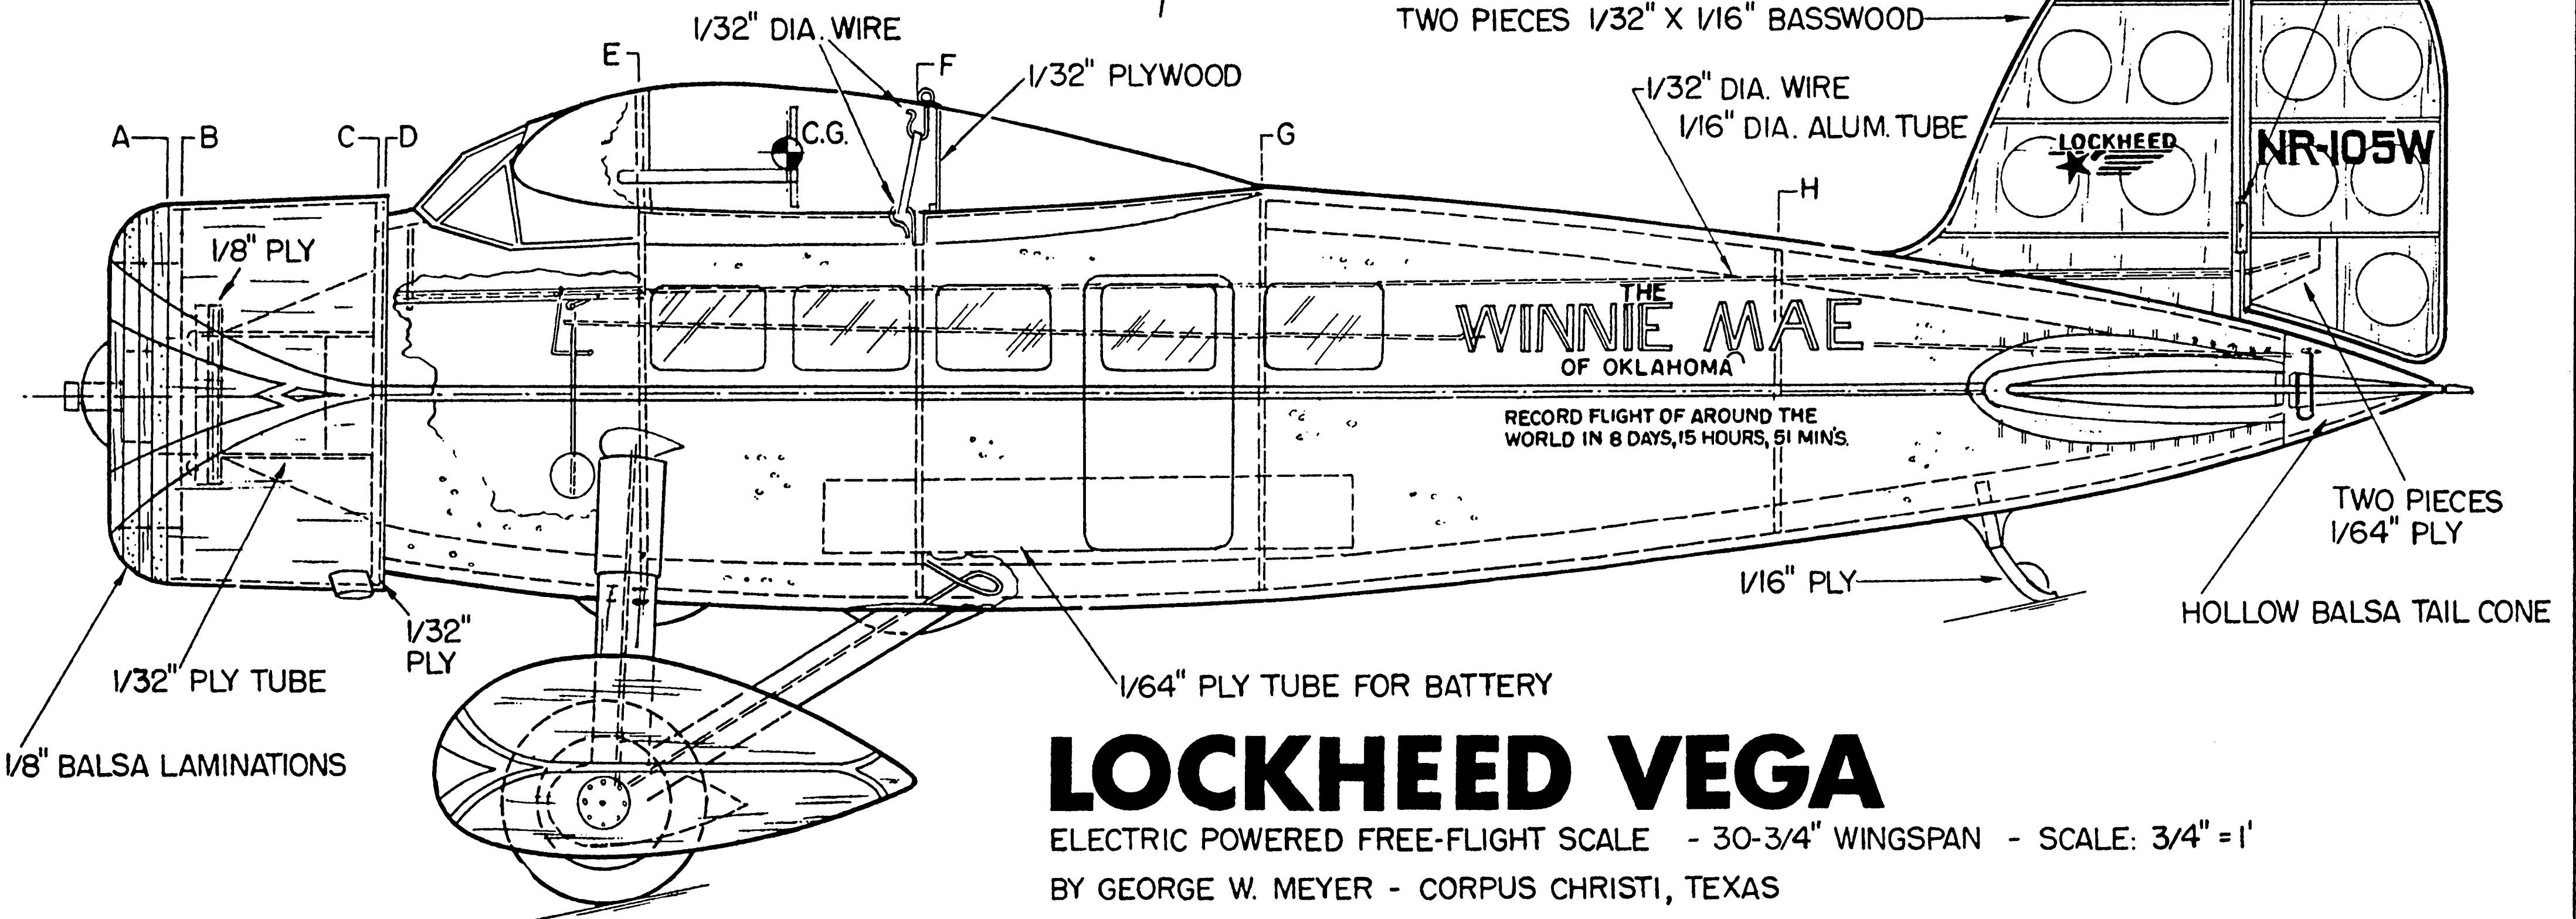

1/32" SHEET - TOP ONLY
 LAMINATE TWO PIECES
 1/32" X 1/16" BASS WOOD

3/4" SCALE WILLIAMS BROS. ENGINE
 CUT CRANKCASE TO FIT VL ELECTRIC MOTOR

LOCKHEED VEGA

ELECTRIC POWERED FREE-FLIGHT SCALE - 30-3/4" WINGSPAN - SCALE: 3/4" = 1'
 BY GEORGE W. MEYER - CORPUS CHRISTI, TEXAS