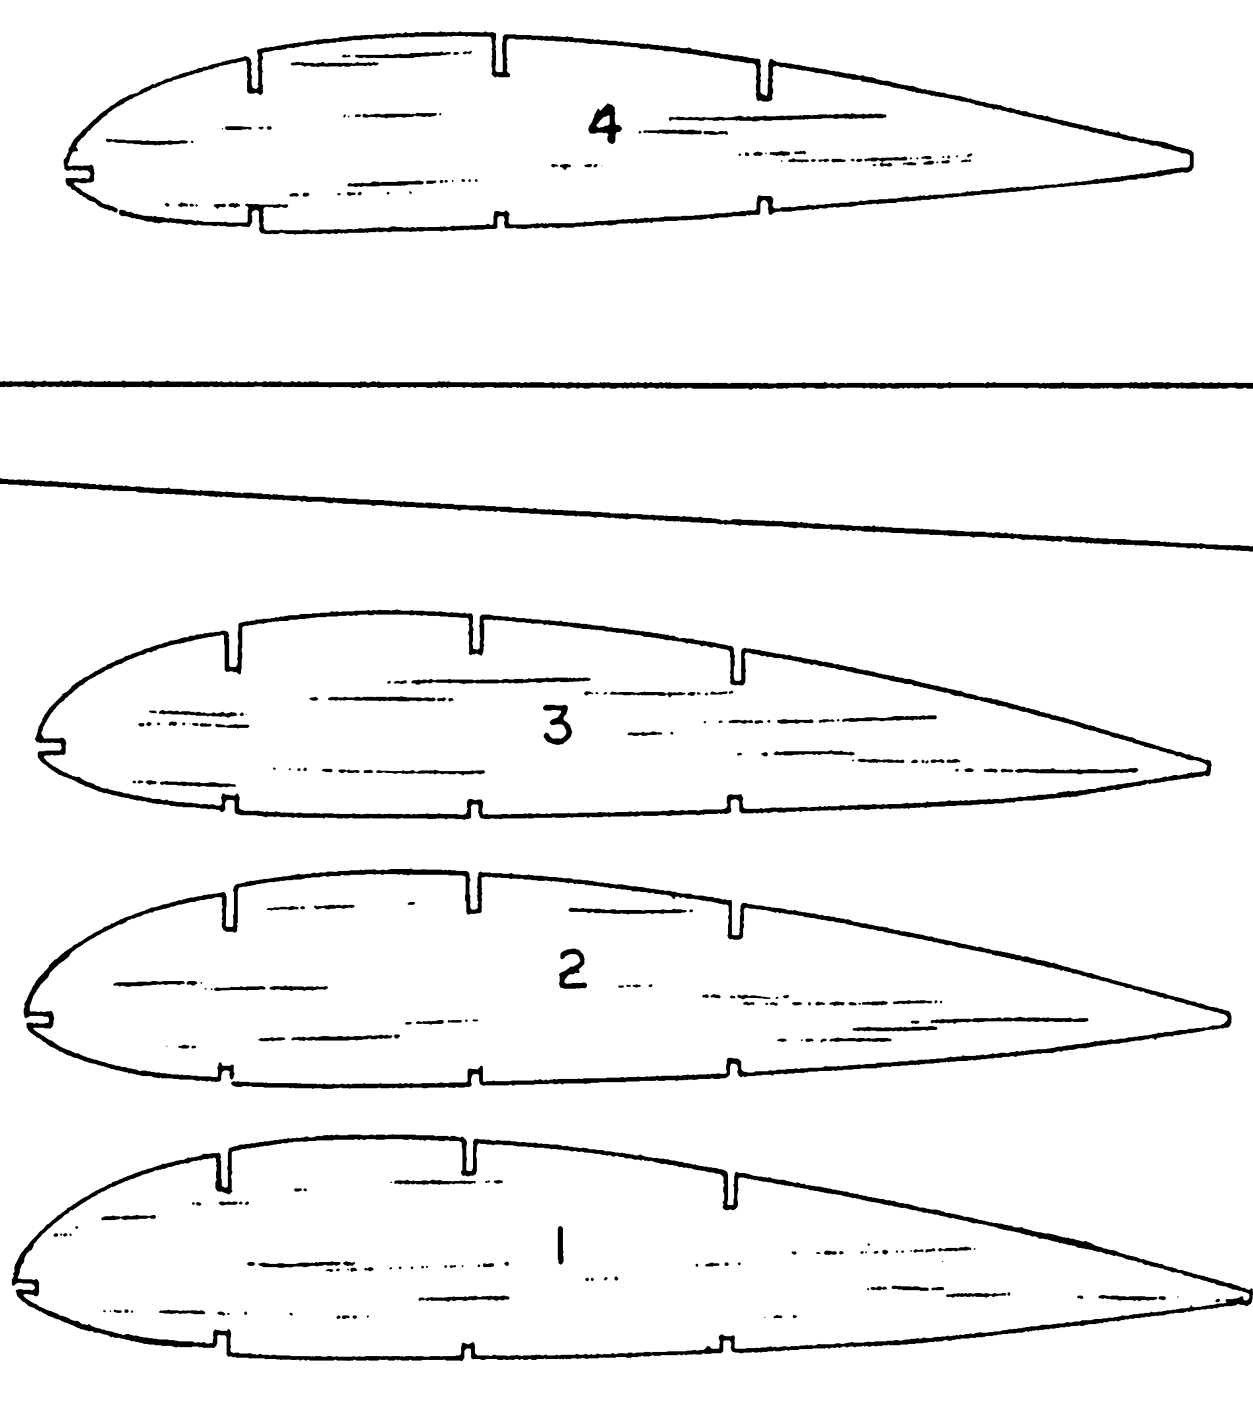

1/32" SHEET - TOP ONLY
 LAMINATE TWO PIECES
 1/32" X 1/16" BASS WOOD

3/4" SCALE WILLIAMS BROS. ENGINE
 CUT CRANKCASE TO FIT VL ELECTRIC MOTOR

LOCKHEED VEGA

ELECTRIC POWERED FREE-FLIGHT SCALE - 30-3/4" WINGSPAN - SCALE: 3/4" = 1'
 BY GEORGE W. MEYER - CORPUS CHRISTI, TEXAS