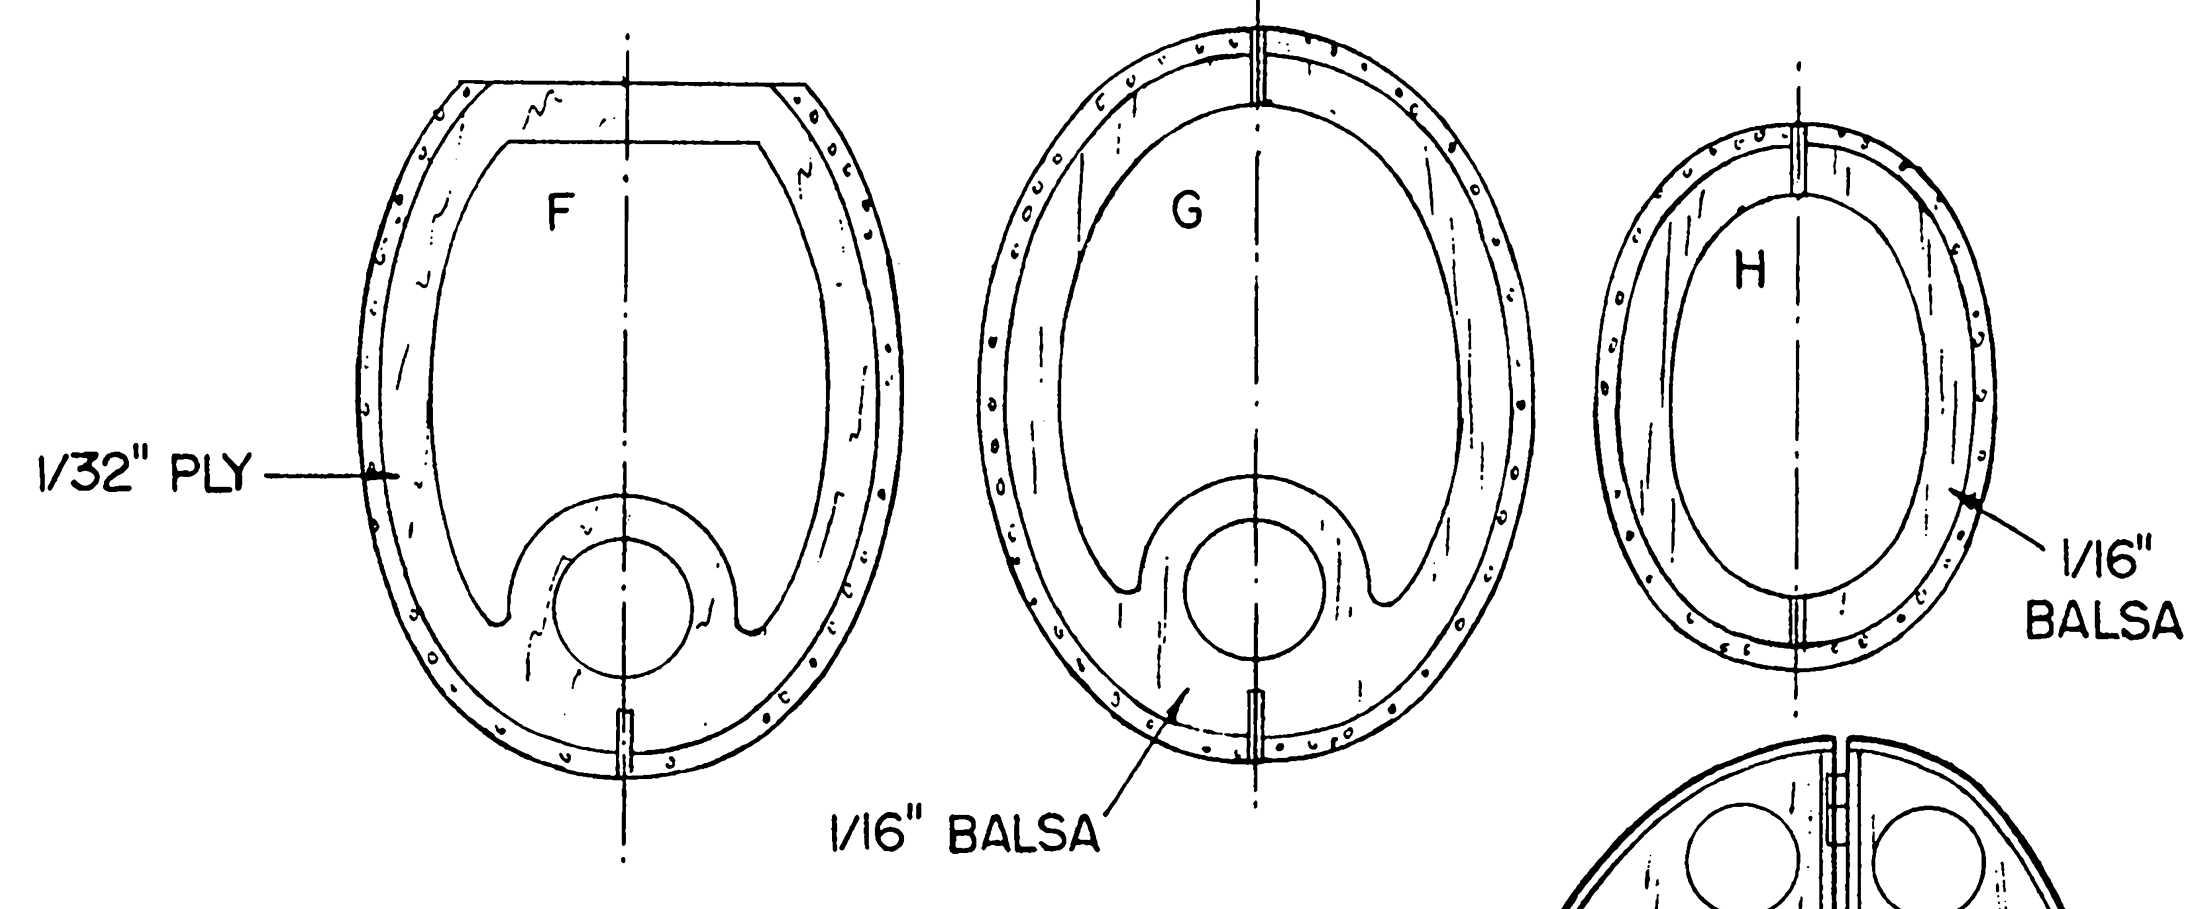

1/32" SHEET - TOP ONLY
 LAMINATE TWO PIECES
 1/32" X 1/16" BASS WOOD

3/4" SCALE WILLIAMS BROS. ENGINE
 CUT CRANKCASE TO FIT VL ELECTRIC MOTOR

LOCKHEED VEGA

ELECTRIC POWERED FREE-FLIGHT SCALE - 30-3/4" WINGSPAN - SCALE: 3/4" = 1'
 BY GEORGE W. MEYER - CORPUS CHRISTI, TEXAS