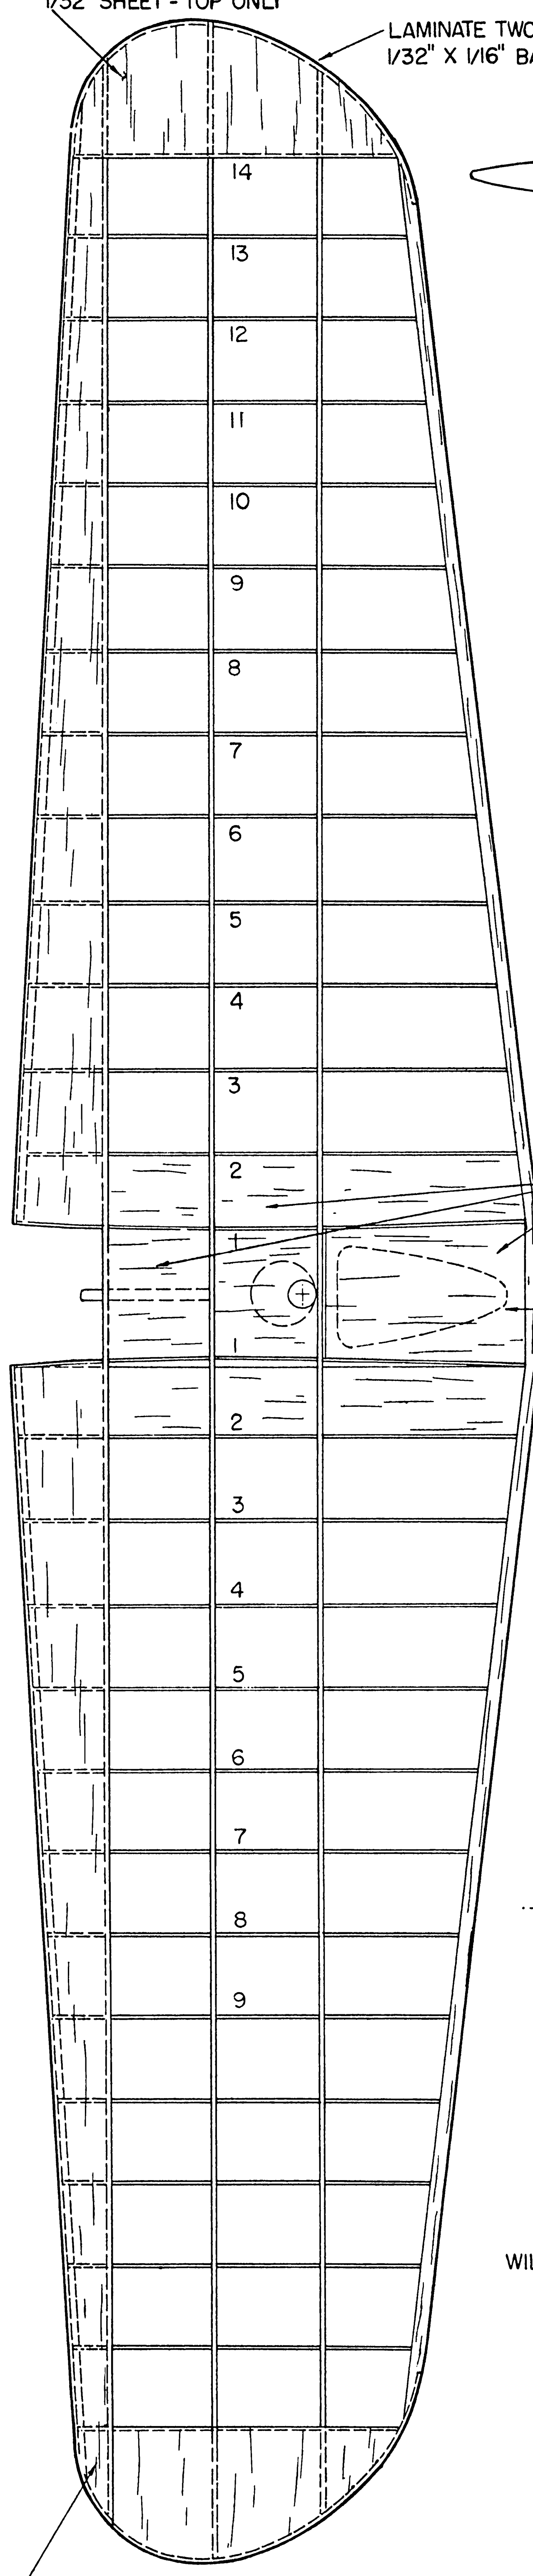

1/32" SHEET - TOP ONLY
 LAMINATE TWO PIECES
 1/32" X 1/16" BASS WOOD

3/4" SCALE WILLIAMS BROS. ENGINE
 CUT CRANKCASE TO FIT VL ELECTRIC MOTOR

LOCKHEED VEGA

ELECTRIC POWERED FREE-FLIGHT SCALE - 30-3/4" WINGSPAN - SCALE: 3/4" = 1'
 BY GEORGE W. MEYER - CORPUS CHRISTI, TEXAS