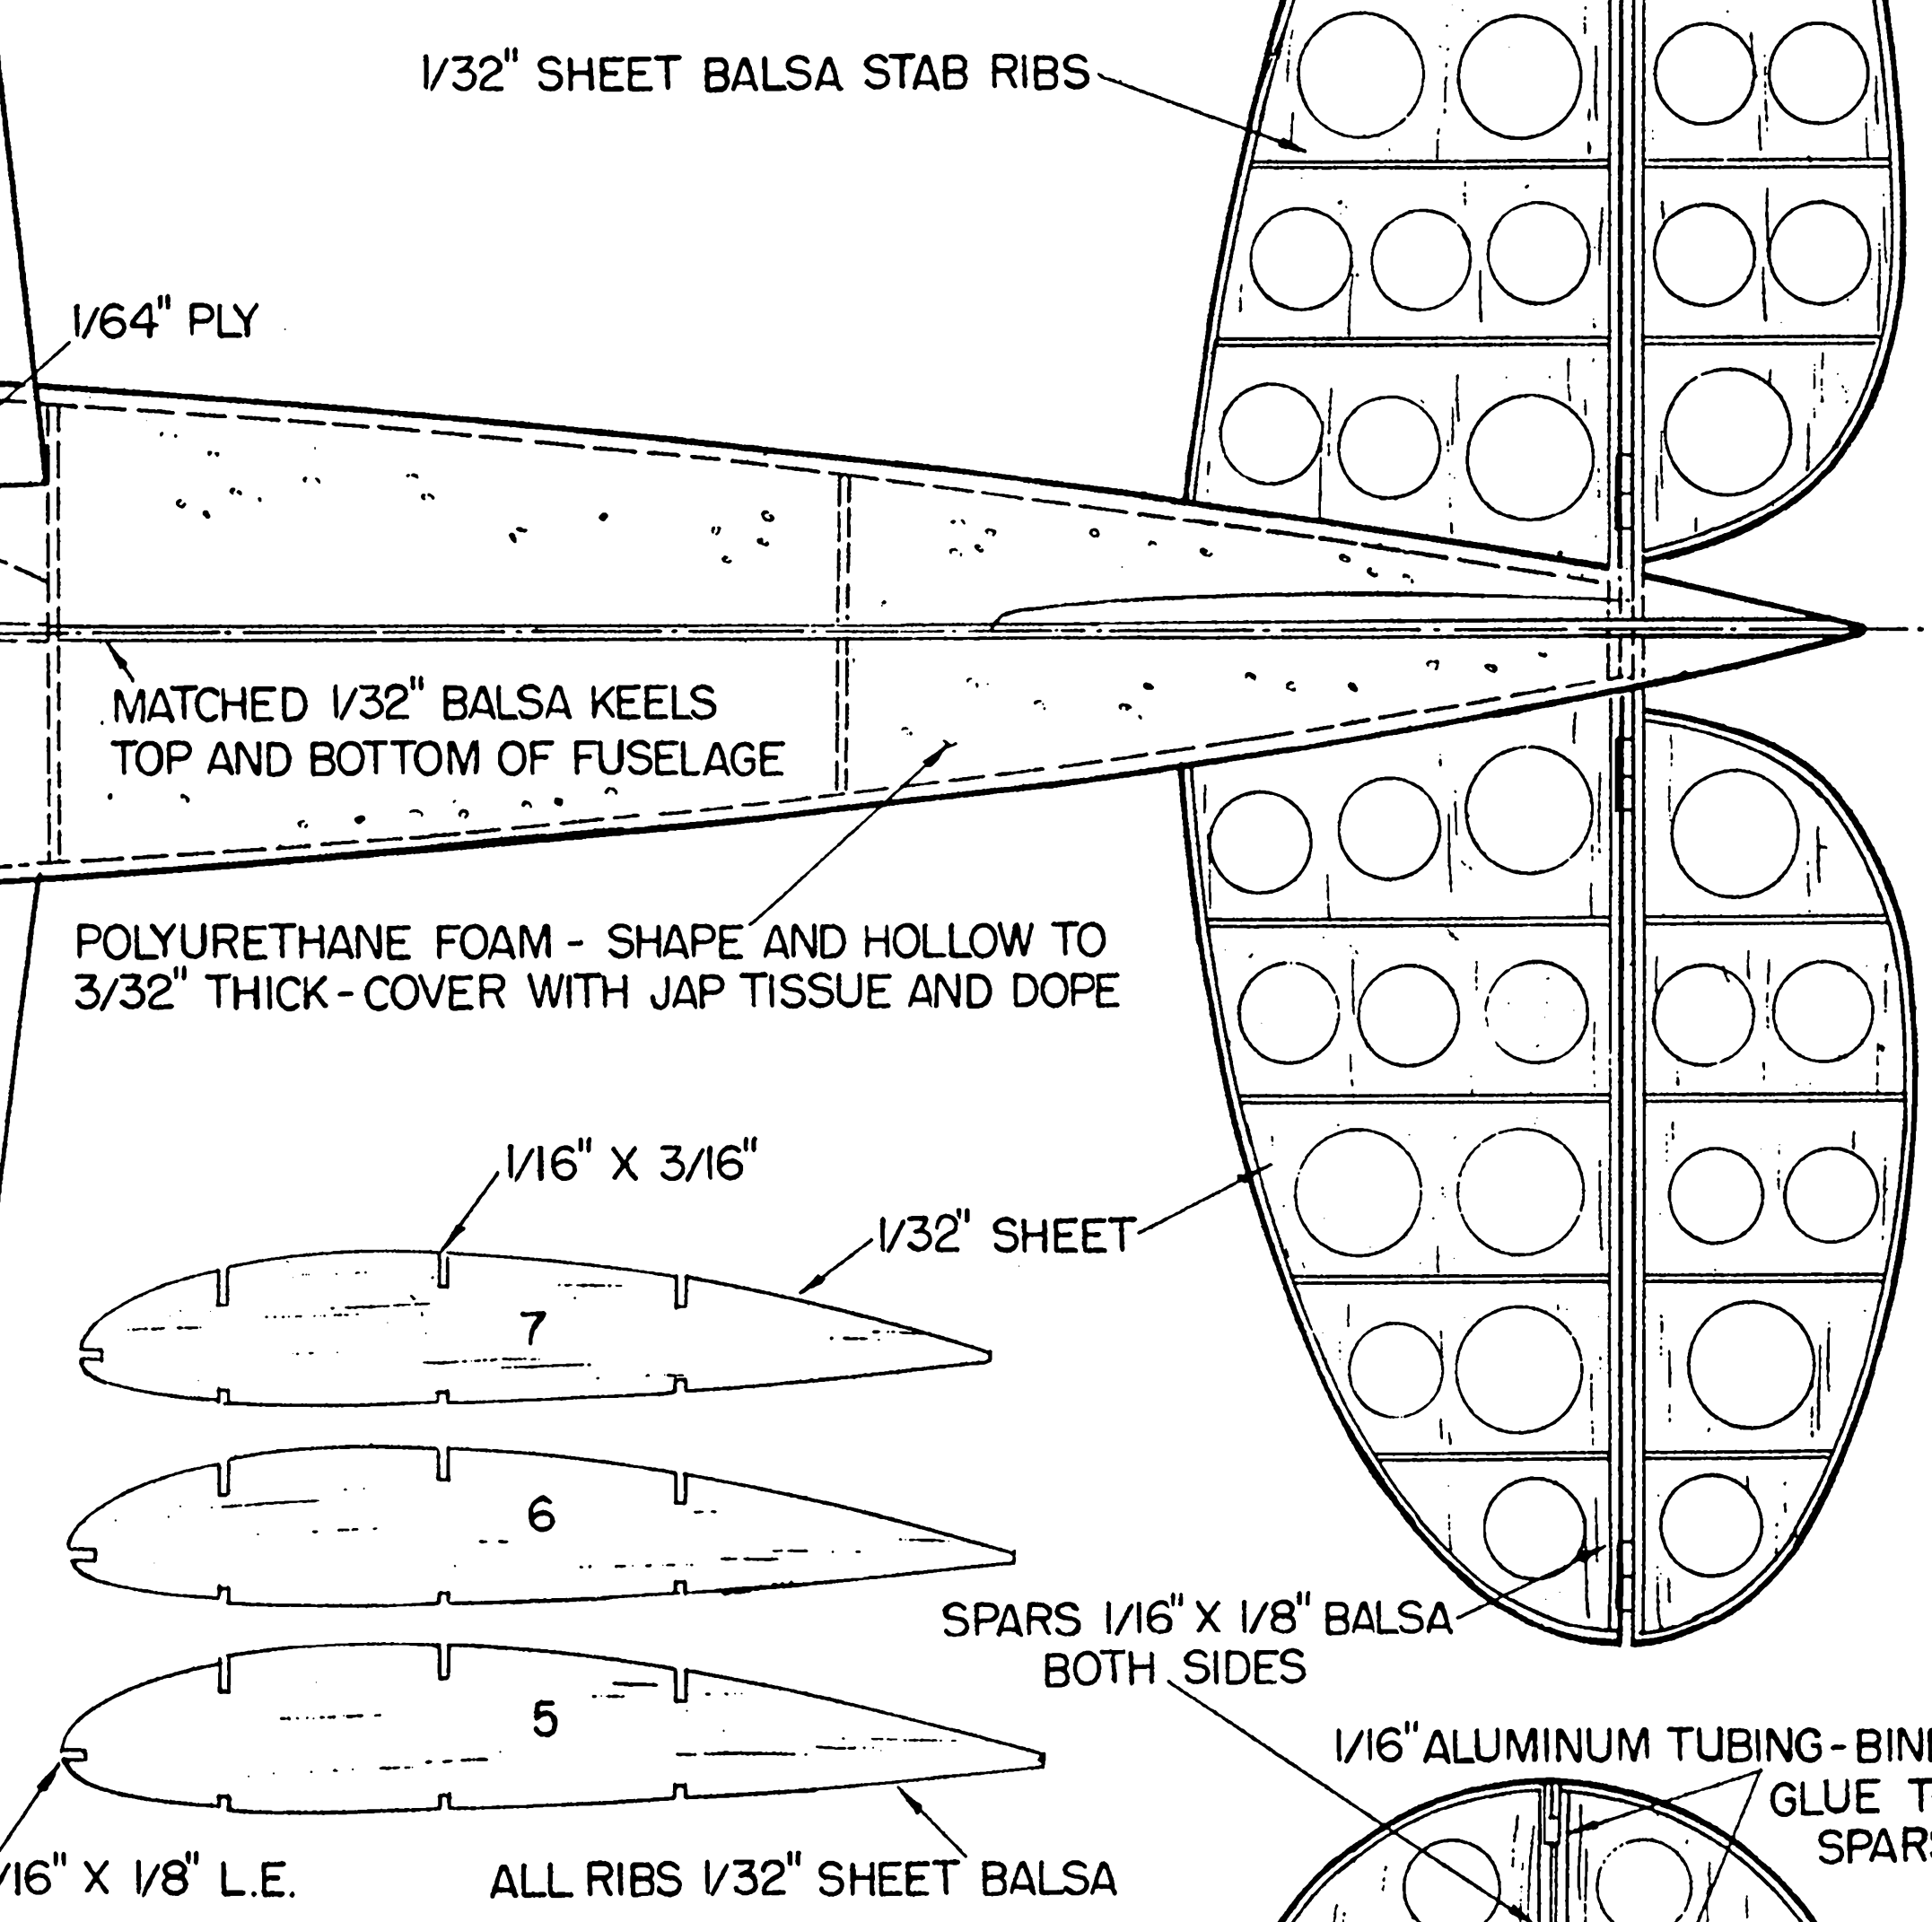

1/32" SHEET - TOP ONLY
 LAMINATE TWO PIECES
 1/32" X 1/16" BASS WOOD

3/4" SCALE WILLIAMS BROS. ENGINE
 CUT CRANKCASE TO FIT VL ELECTRIC MOTOR

LOCKHEED VEGA

ELECTRIC POWERED FREE-FLIGHT SCALE - 30-3/4" WINGSPAN - SCALE: 3/4" = 1'
 BY GEORGE W. MEYER - CORPUS CHRISTI, TEXAS