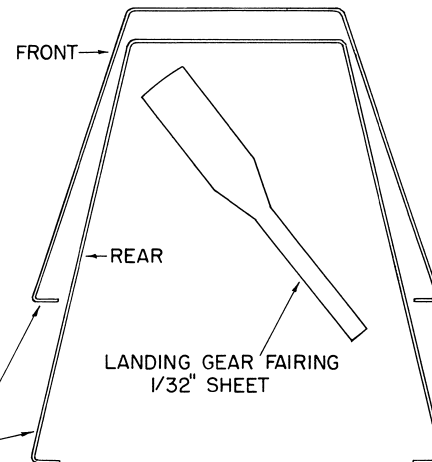

1/4" DIHEDRAL

.015 DIA. MUSIC WIRE

THIS IS A FULL SIZE PLAN FOR BUILDING

D.J.M