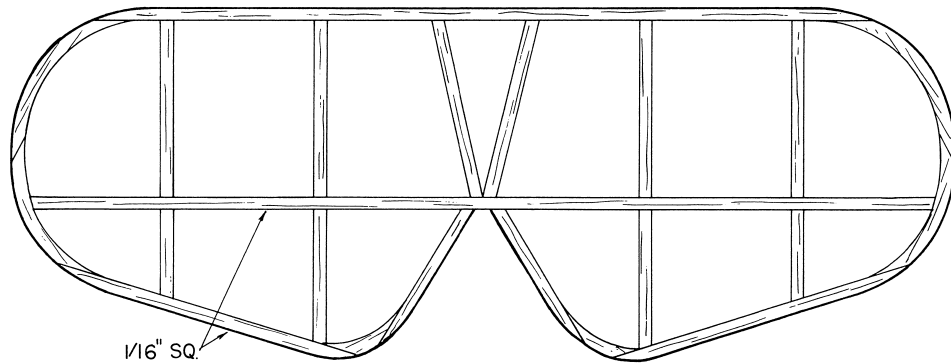

1/4" DIHEDRAL

.015 DIA. MUSIC WIRE

THIS IS A FULL SIZE PLAN FOR BUILDING

D.J.M