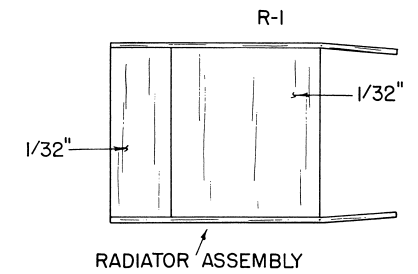

1/4" DIHEDRAL

.015 DIA. MUSIC WIRE

THIS IS A FULL SIZE PLAN FOR BUILDING

D.J.M