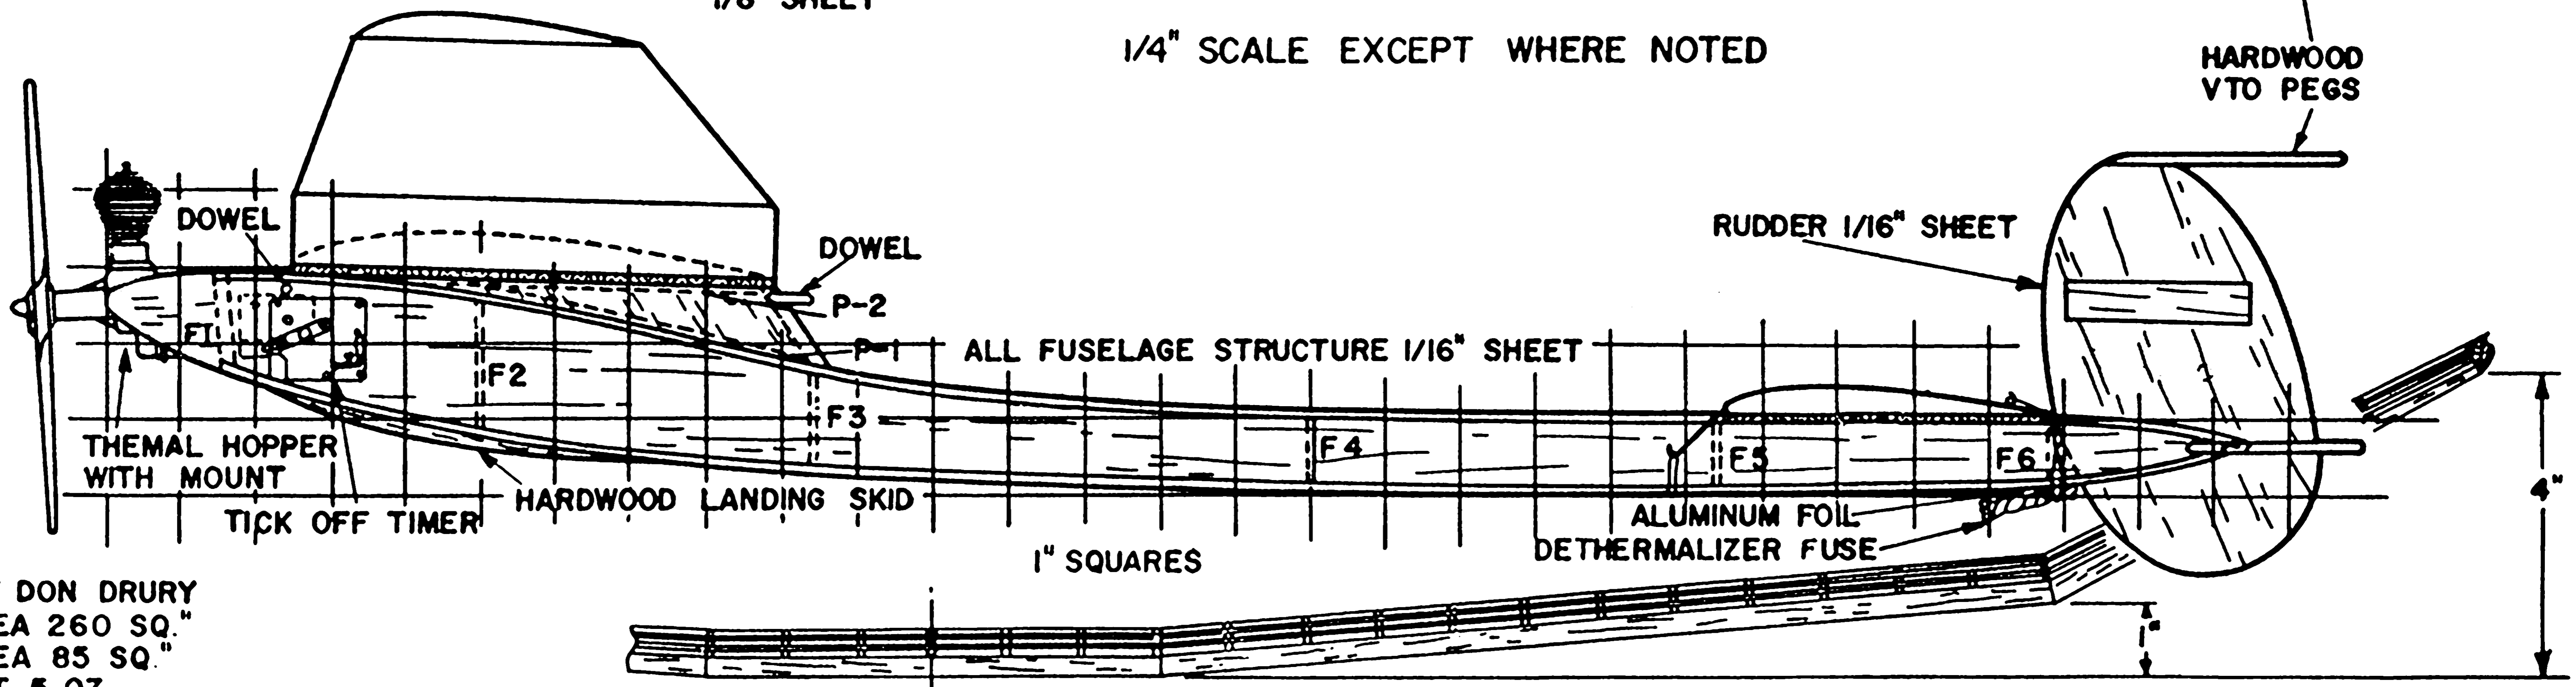

1/4" SCALE EXCEPT WHERE NOTED

DESIGNED & DWN. BY DON DRURY
 WING SPAN 43"-AREA 260 SQ."
 STAB. SPAN 19"-AREA 85 SQ."
 LENGTH 31"-WEIGHT 5 OZ.

ART BY DOTTY C

TAPER P-2

FULL SIZE PARTS ALL 1/16" SHEET