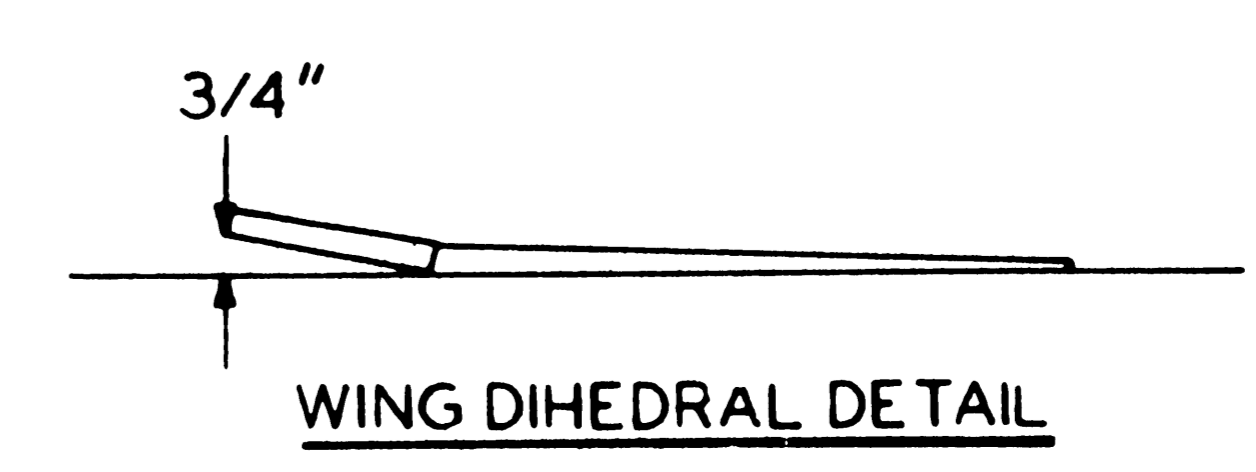

MAKE ALL WINDOWS FROM 1/32 SHEET CELLULOID

TSHKALOV'S ANT-25 RD

DESIGNED AND DRAWN BY PAVEL BOSAK

TRACED AND INKED BY BOB HUNT

A SEMI-SCALE R/C POWERED GLIDER

0" 1" 2" 3" 4" 5" 6"