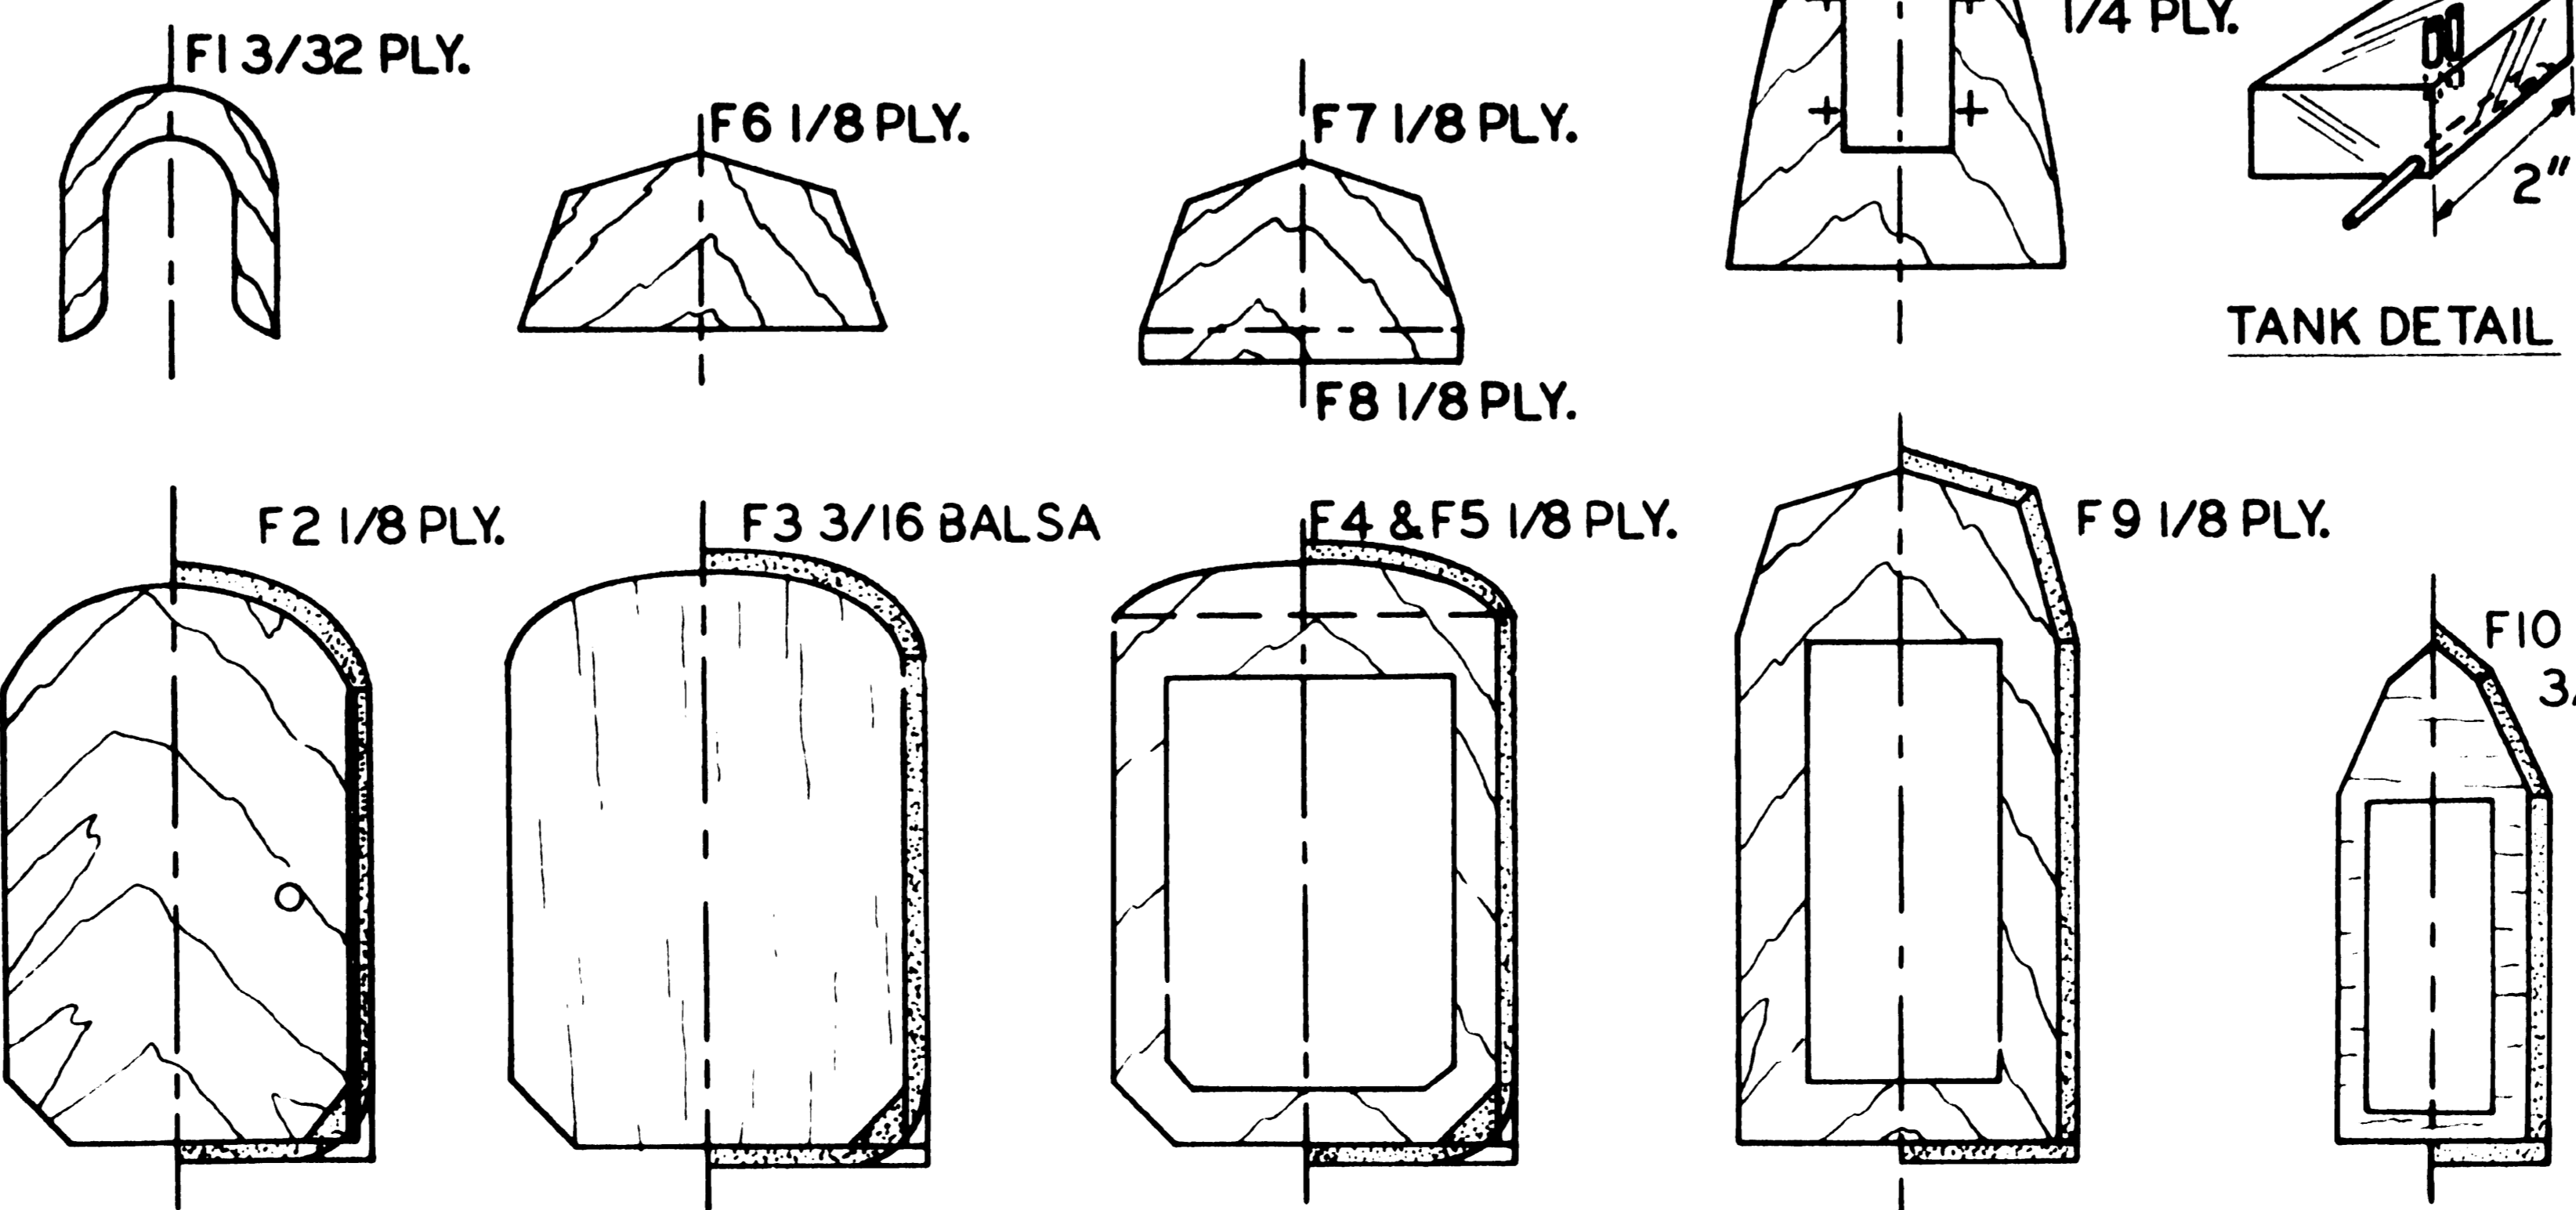

MAKE ALL WINDOWS FROM 1/32 SHEET CELLULOID

TSHKALOV'S ANT-25 RD

DESIGNED AND DRAWN BY PAVEL BOSAK

TRACED AND INKED BY BOB HUNT

A SEMI-SCALE R/C POWERED GLIDER

0" 1" 2" 3" 4" 5" 6"