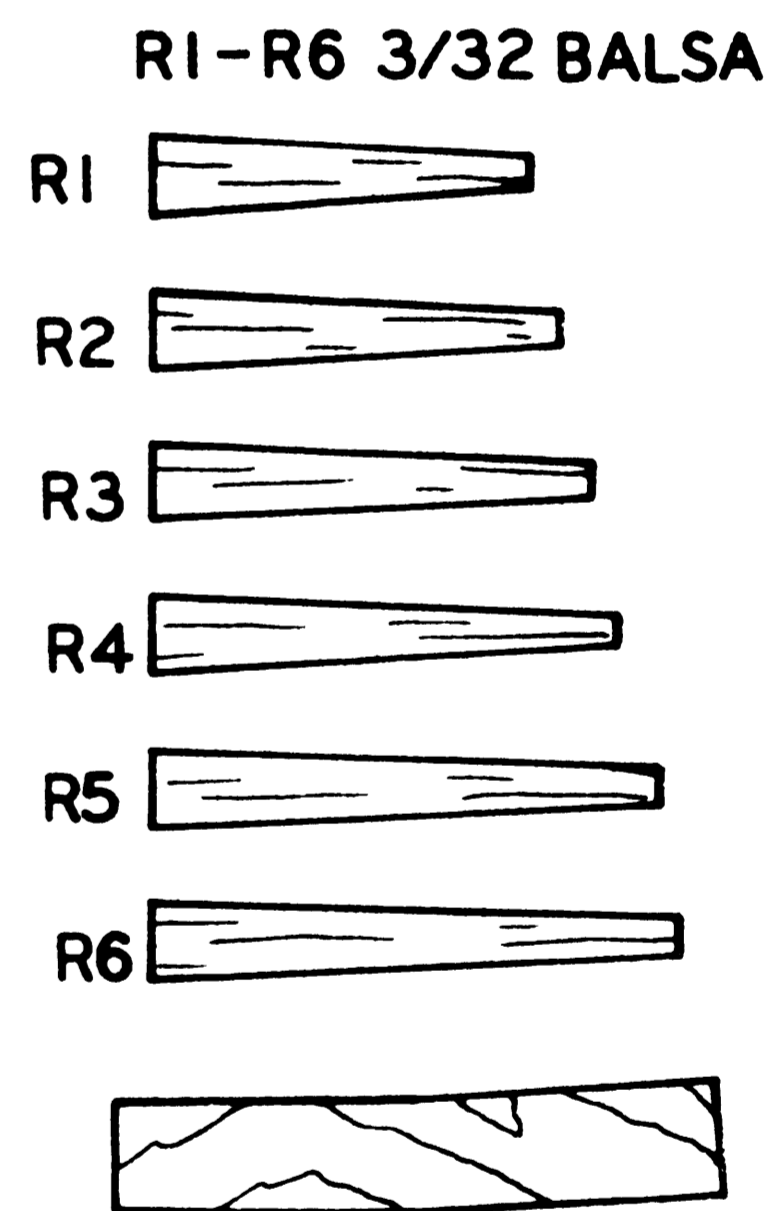

MAKE ALL WINDOWS FROM 1/32 SHEET CELLULOID

TSHKALOV'S ANT-25 RD

DESIGNED AND DRAWN BY PAVEL BOSAK

TRACED AND INKED BY BOB HUNT

A SEMI-SCALE R/C POWERED GLIDER

0" 1" 2" 3" 4" 5" 6"