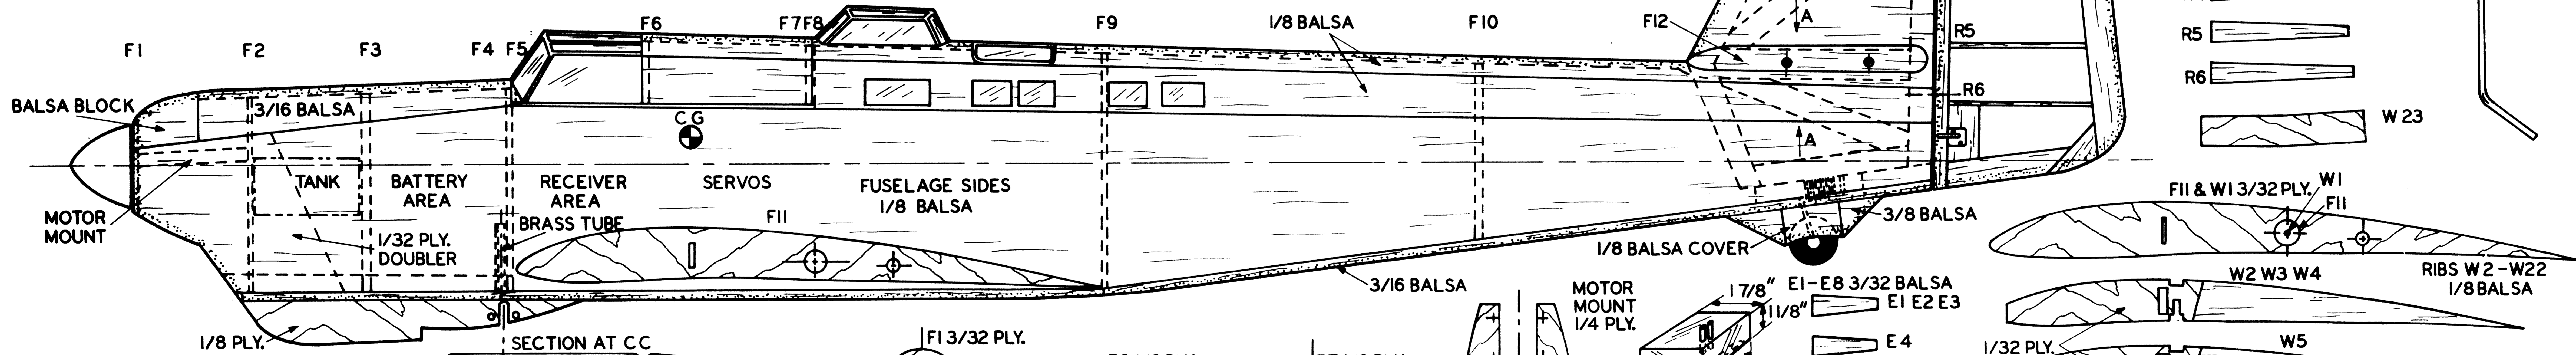

MAKE ALL WINDOWS FROM 1/32 SHEET CELLULOID

TSHKALOV'S ANT-25 RD

DESIGNED AND DRAWN BY PAVEL BOSAK

TRACED AND INKED BY BOB HUNT

A SEMI-SCALE R/C POWERED GLIDER

0" 1" 2" 3" 4" 5" 6"