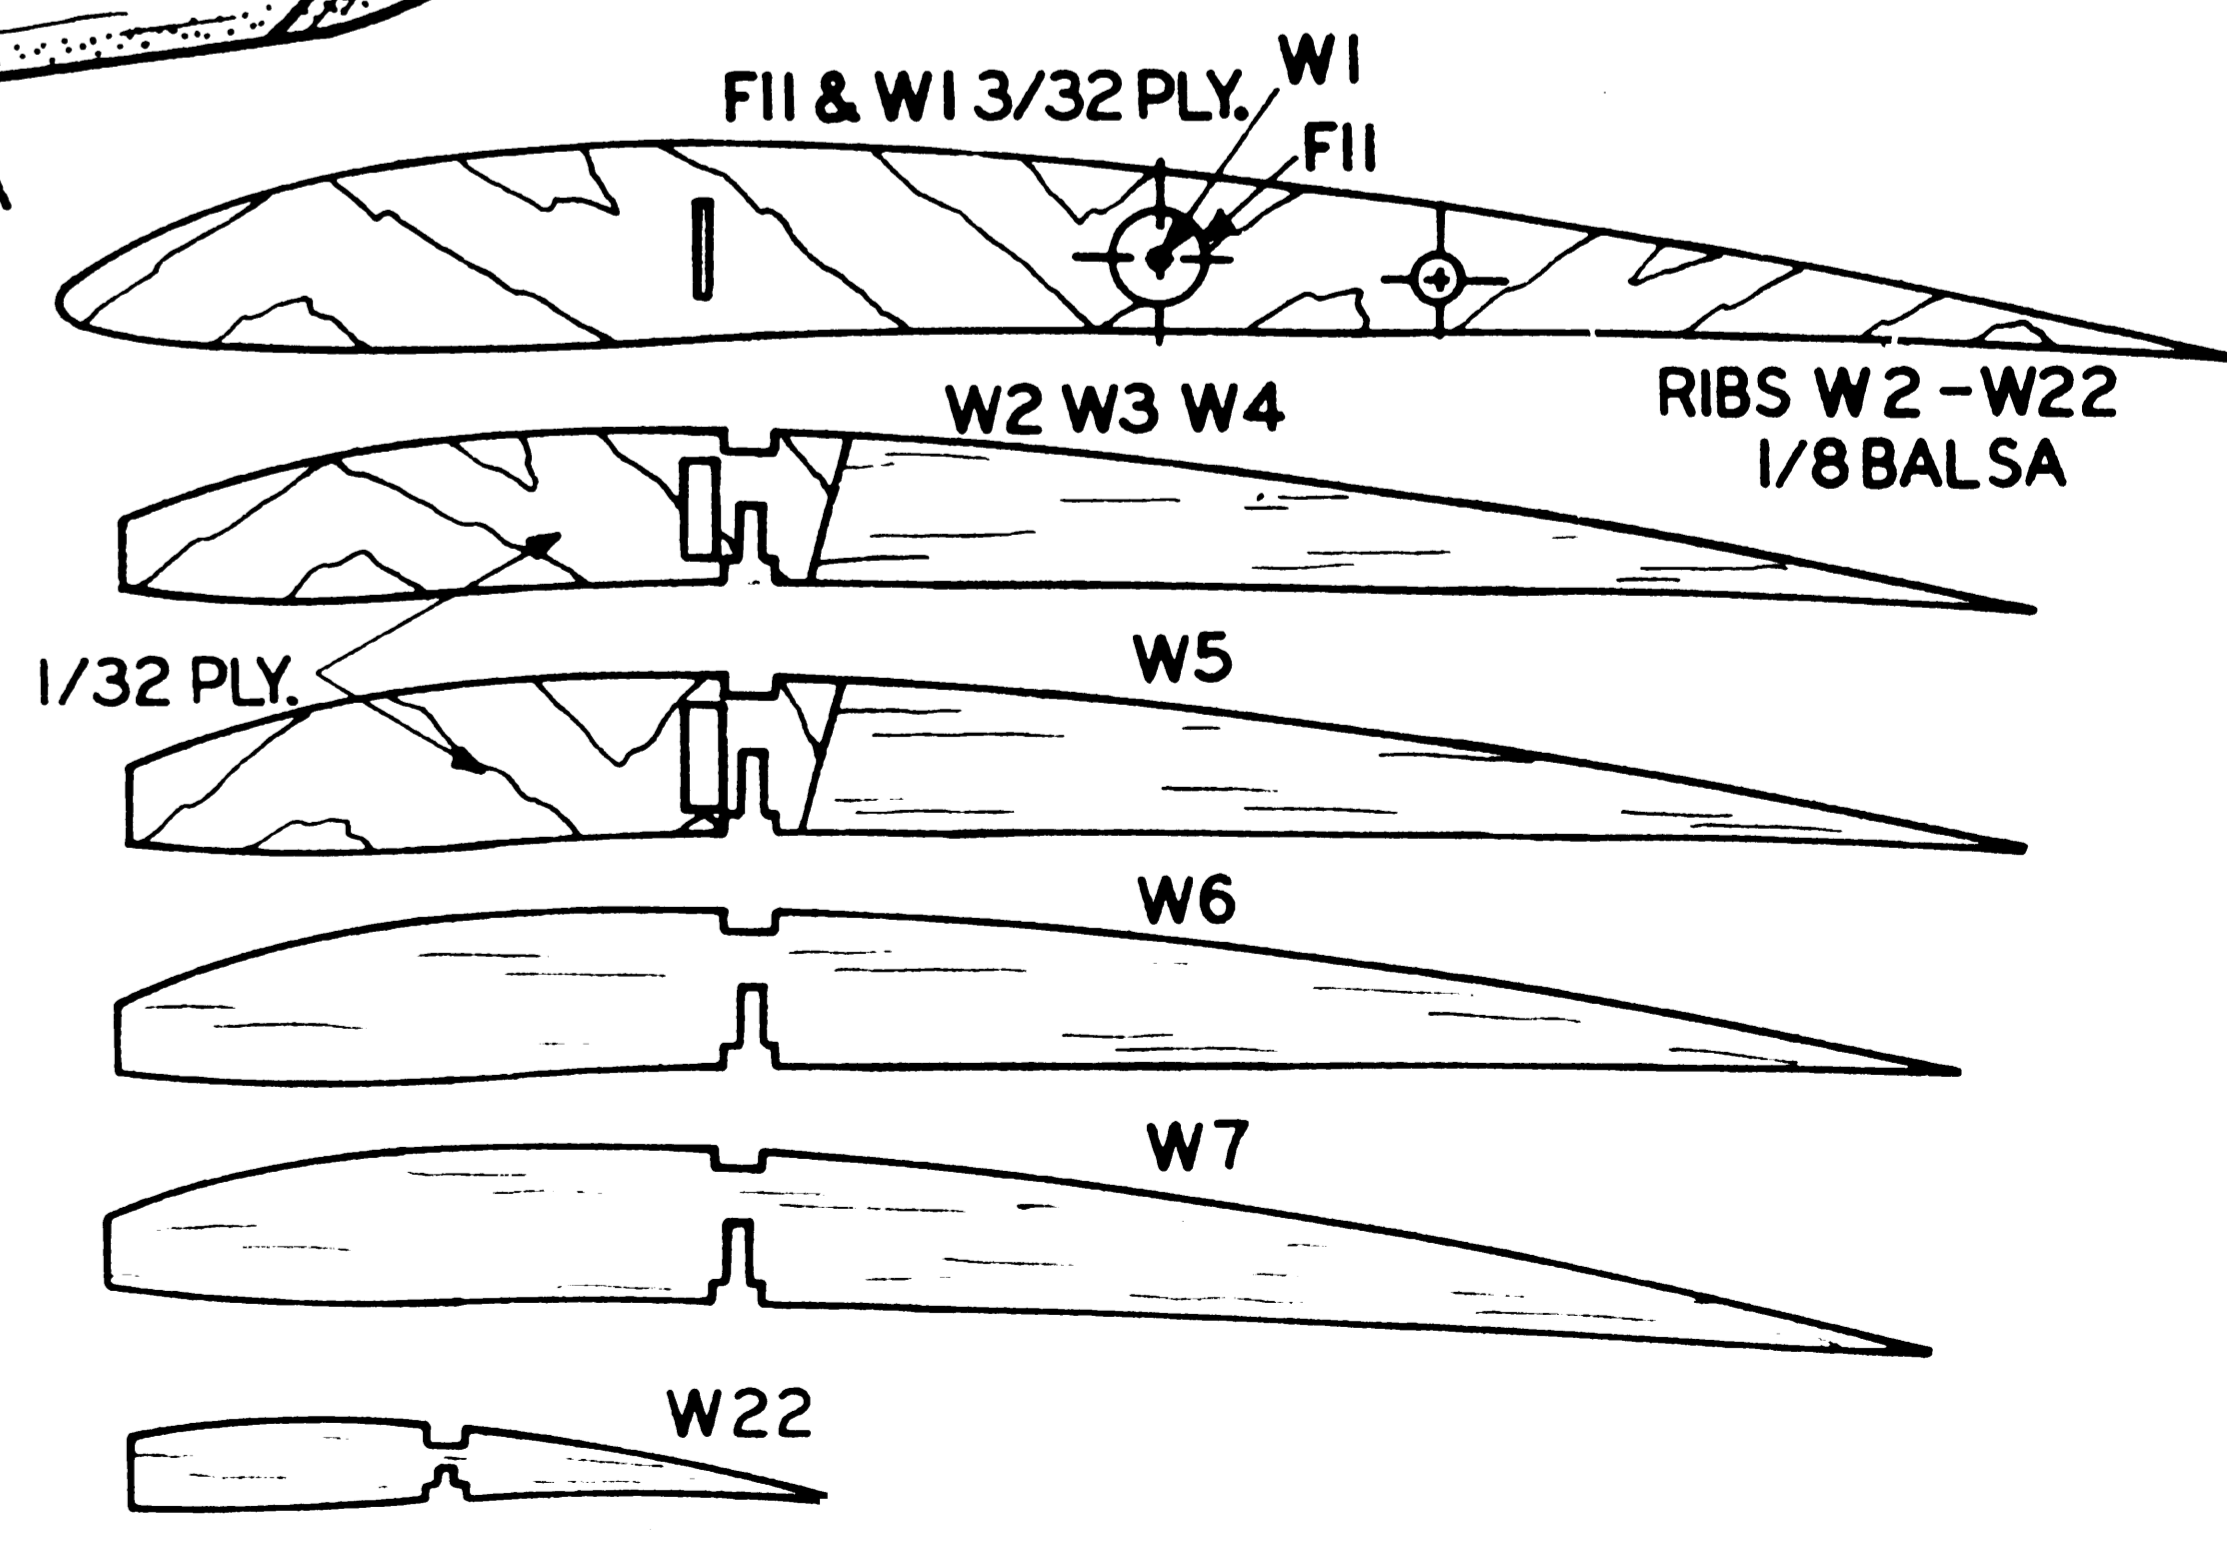

MAKE ALL WINDOWS FROM 1/32 SHEET CELLULOID

TSHKALOV'S ANT-25 RD

DESIGNED AND DRAWN BY PAVEL BOSAK

TRACED AND INKED BY BOB HUNT

A SEMI-SCALE R/C POWERED GLIDER

0" 1" 2" 3" 4" 5" 6"