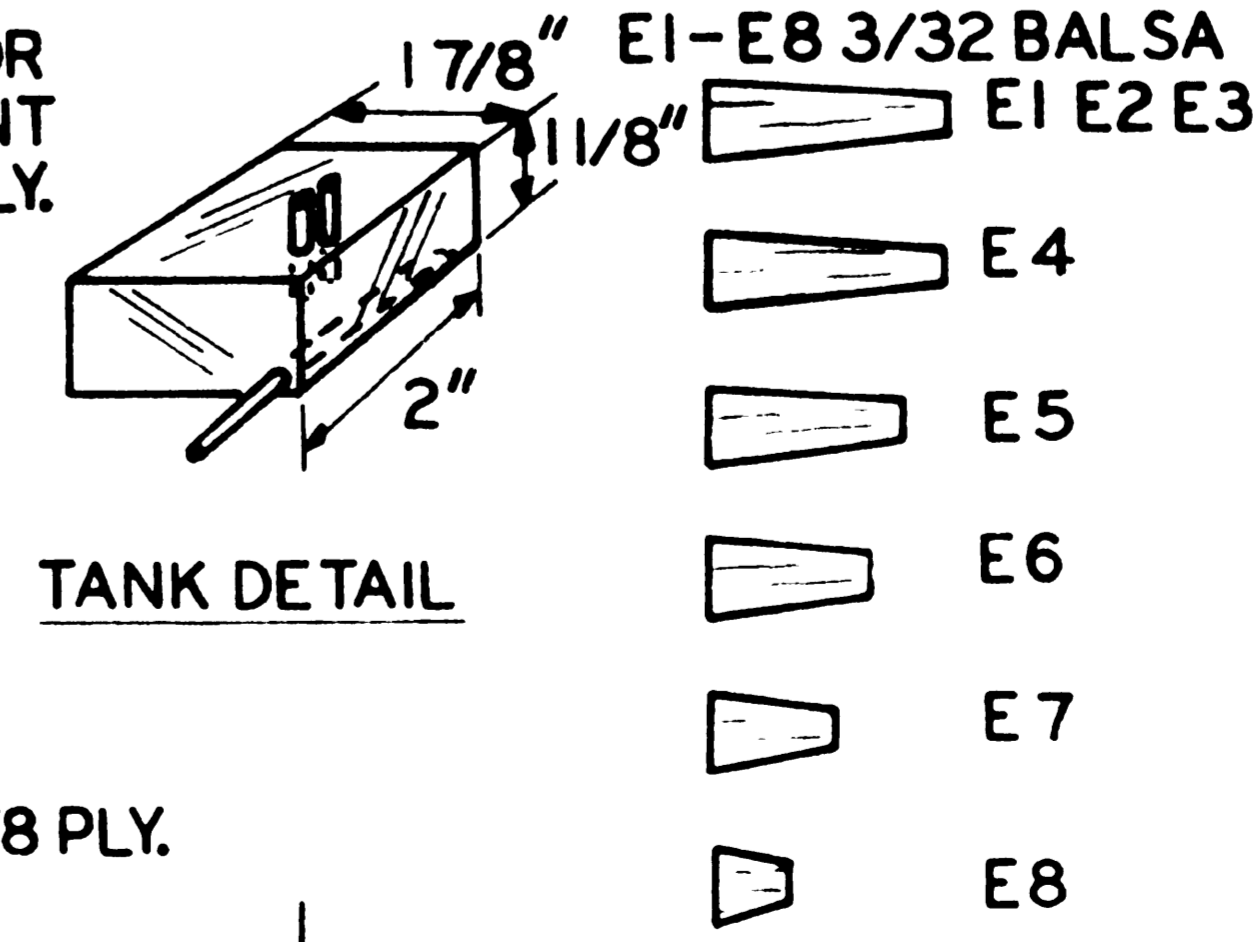

MAKE ALL WINDOWS FROM 1/32 SHEET CELLULOID

TSHKALOV'S ANT-25 RD

DESIGNED AND DRAWN BY PAVEL BOSAK

TRACED AND INKED BY BOB HUNT

A SEMI-SCALE R/C POWERED GLIDER

0" 1" 2" 3" 4" 5" 6"