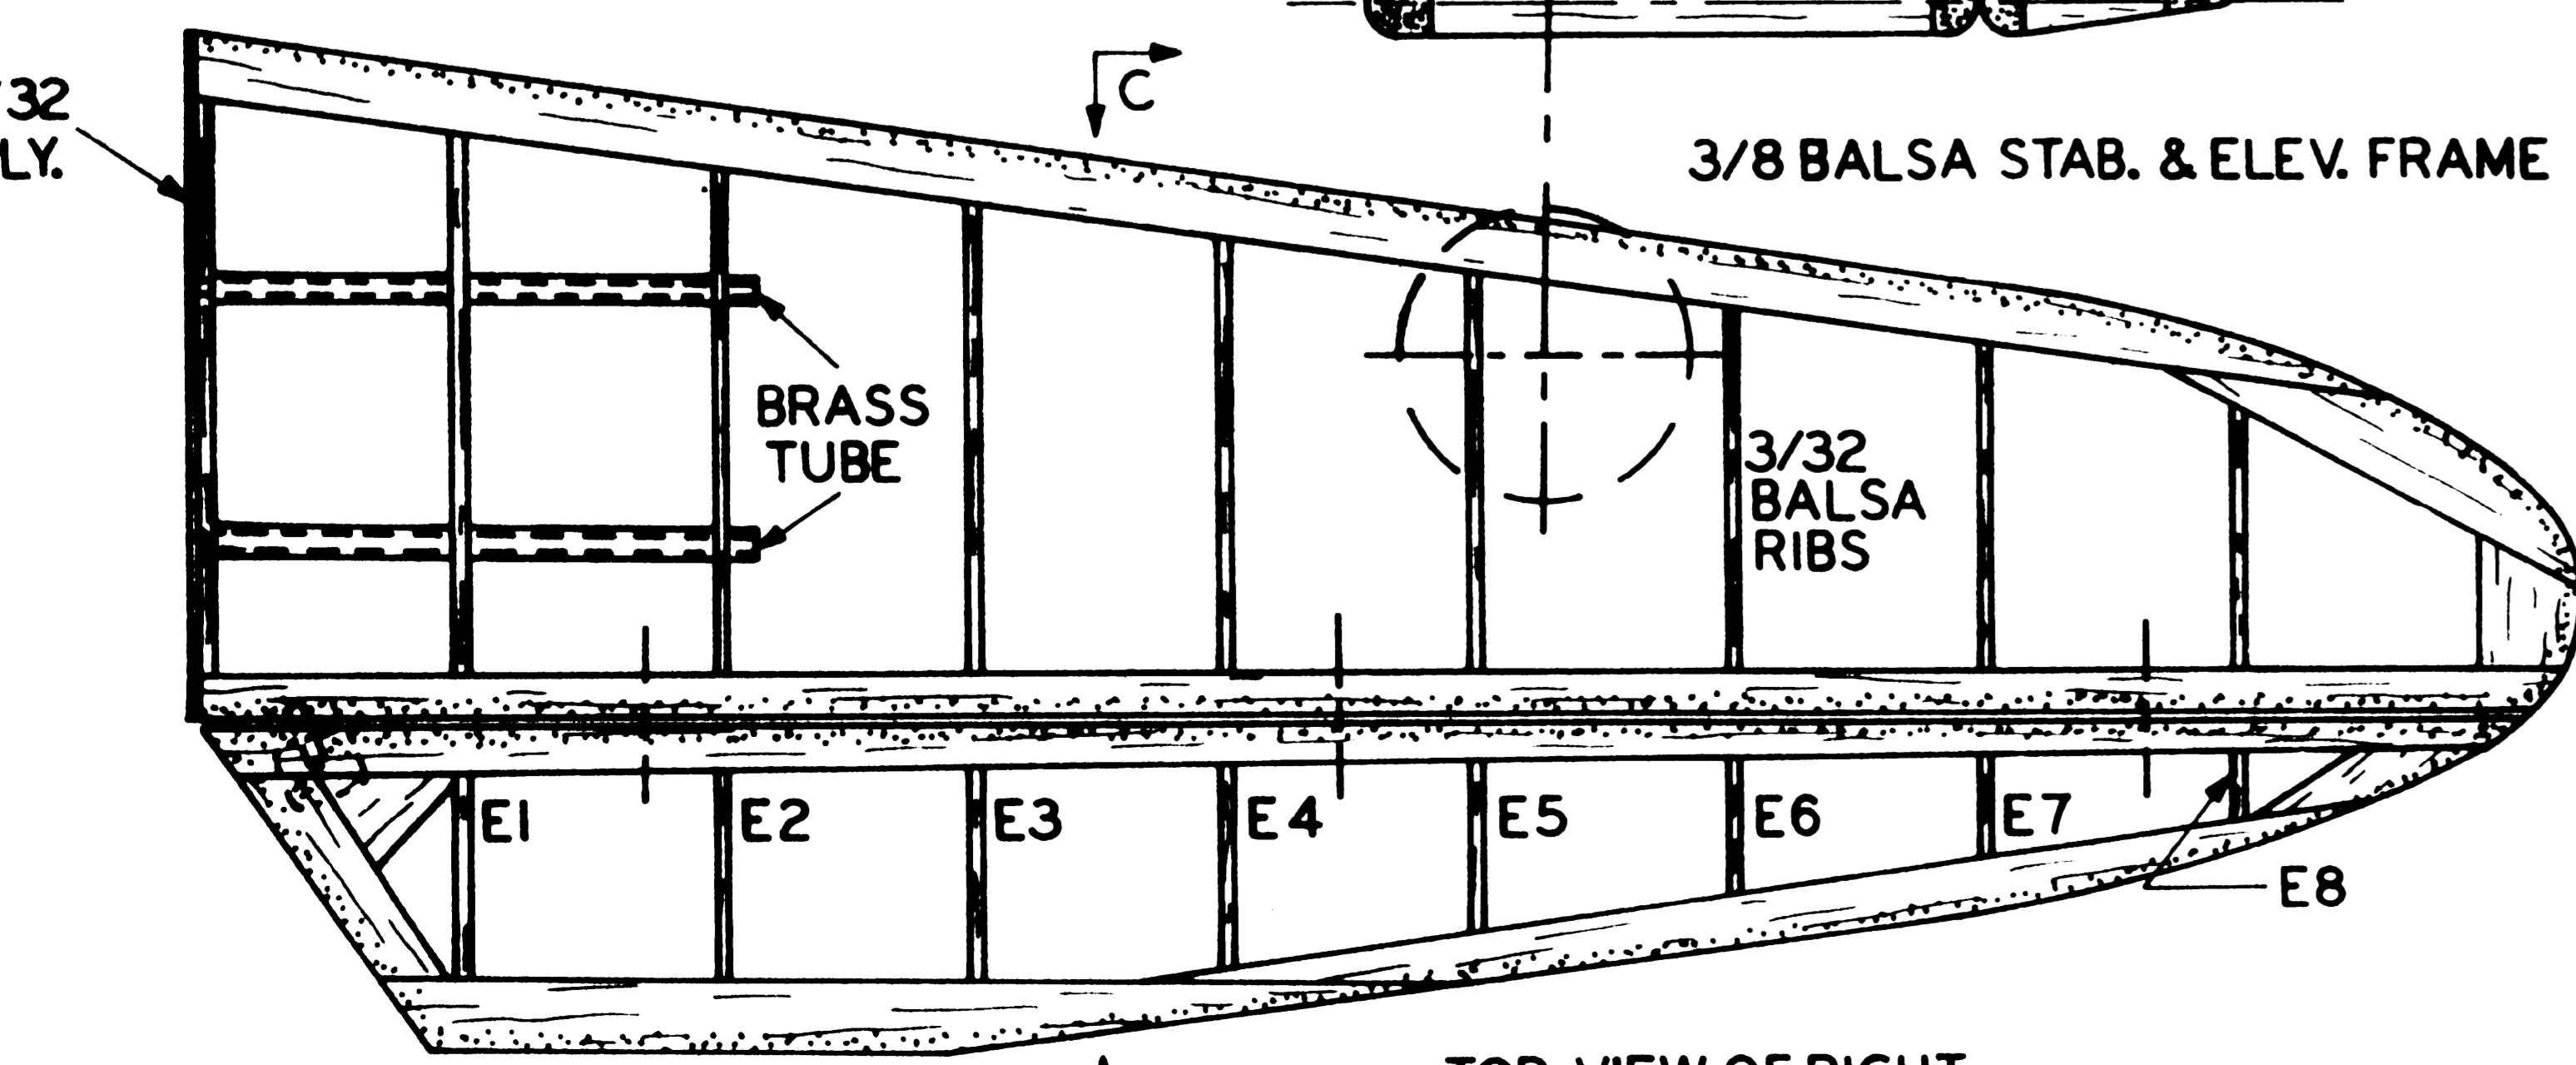

MAKE ALL WINDOWS FROM 1/32 SHEET CELLULOID

TSHKALOV'S ANT-25 RD

DESIGNED AND DRAWN BY PAVEL BOSAK

TRACED AND INKED BY BOB HUNT

A SEMI-SCALE R/C POWERED GLIDER

0" 1" 2" 3" 4" 5" 6"