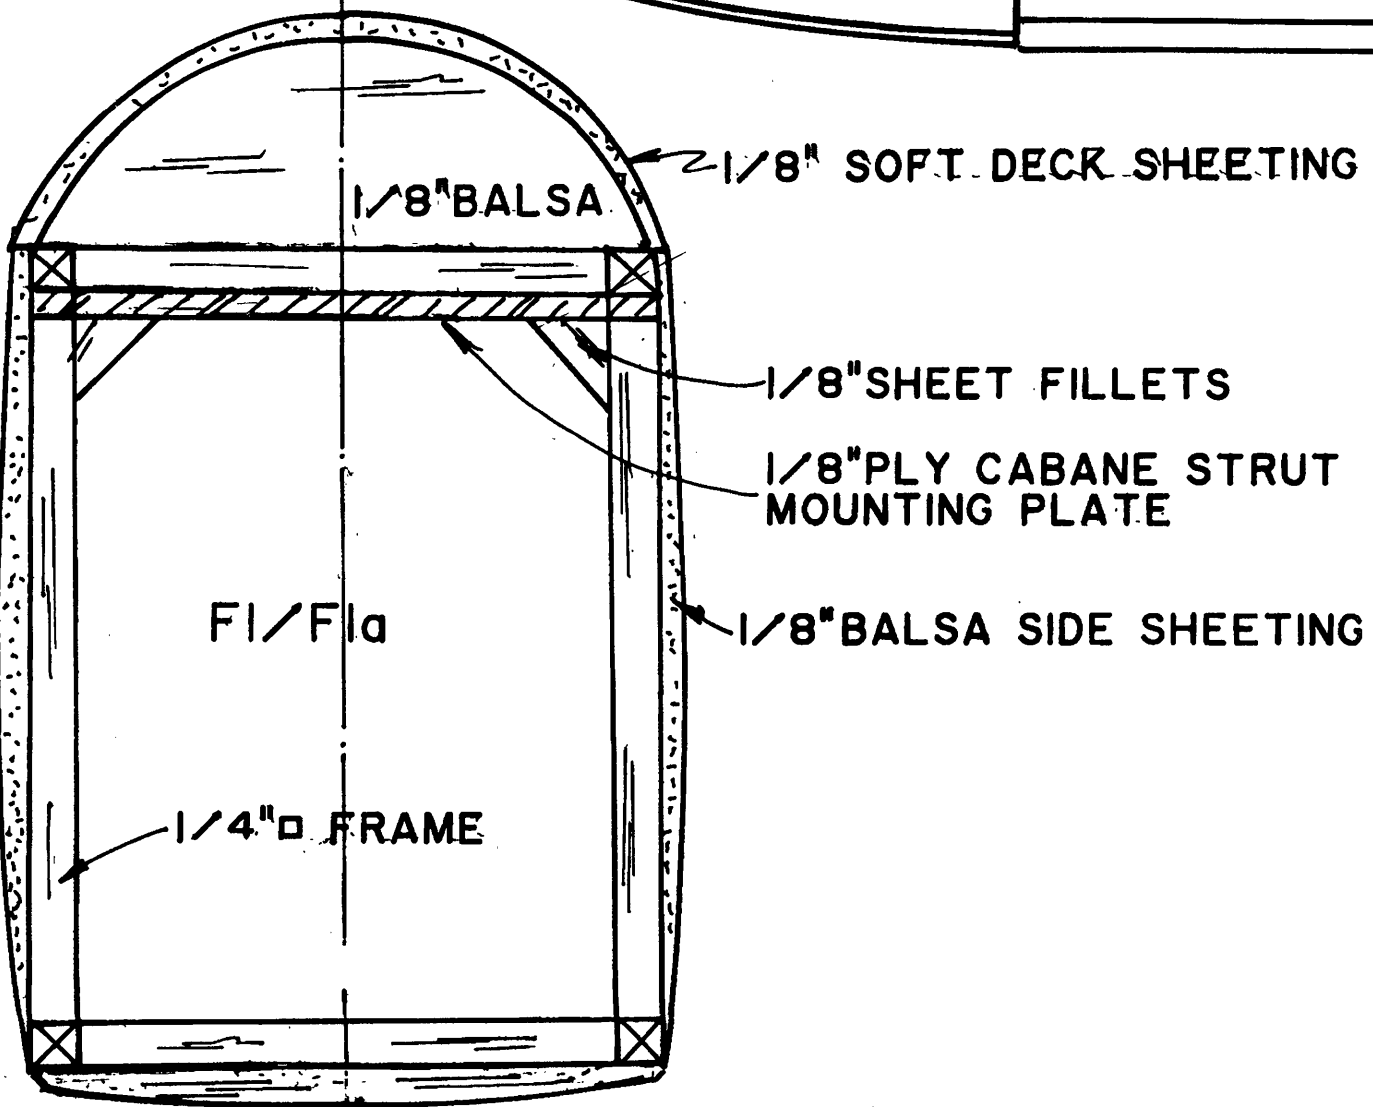

3" d LIGHTWEIGHT WHEELS
12.3/4" TRACK

PLAN JOIN LINE

MODEL WORLD
 MW3001
 Kiwi Cavu
 Designed by Alan Wooster
 A 1800s style 3-function parasol vintage sport R/C model for around a .28 engine
 © Traplet Publications Limited