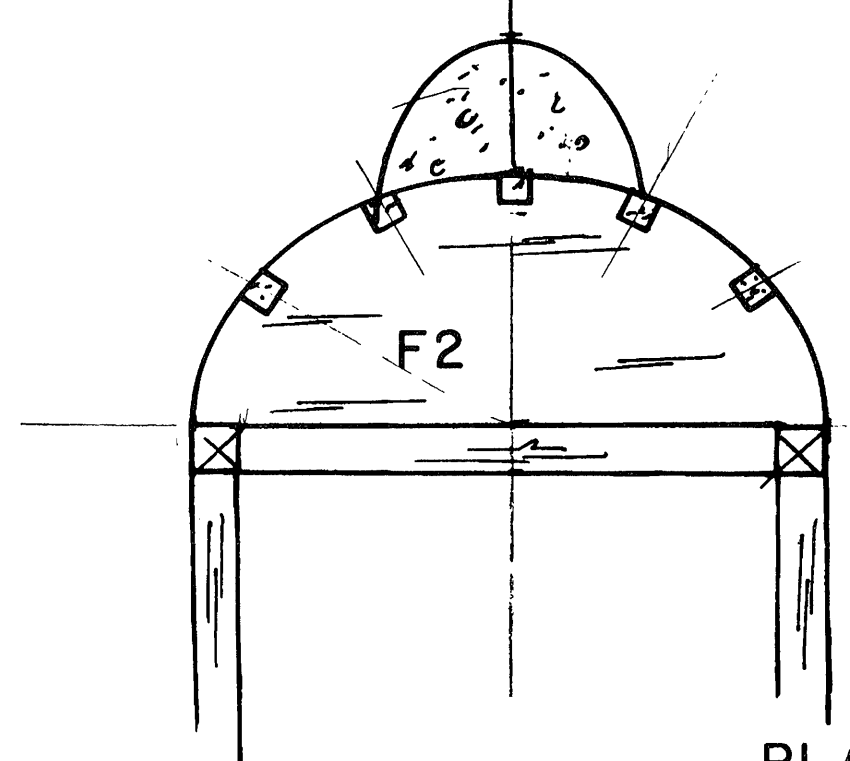

3" d LIGHTWEIGHT WHEELS
12.3/4" TRACK

PLAN JOIN LINE

MODEL WORLD
 MW3001
 Kiwi Cavu
 Designed by Alan Wooster
 A 1800s style 3-function parasol vintage sport R/C model for around a .28 engine
 © Traplet Publications Limited