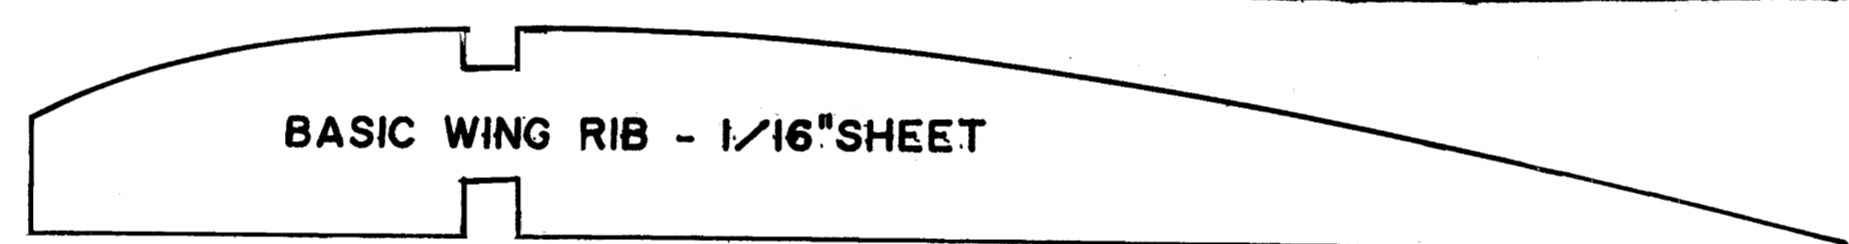

3" d LIGHTWEIGHT WHEELS
12.3/4" TRACK

PLAN JOIN LINE

MODEL WORLD
 MW3001
 Kiwi Cavu
 Designed by Alan Wooster
 A 1800s style 3-function parasol vintage sport R/C model for around a .28 engine
 © Traplet Publications Limited