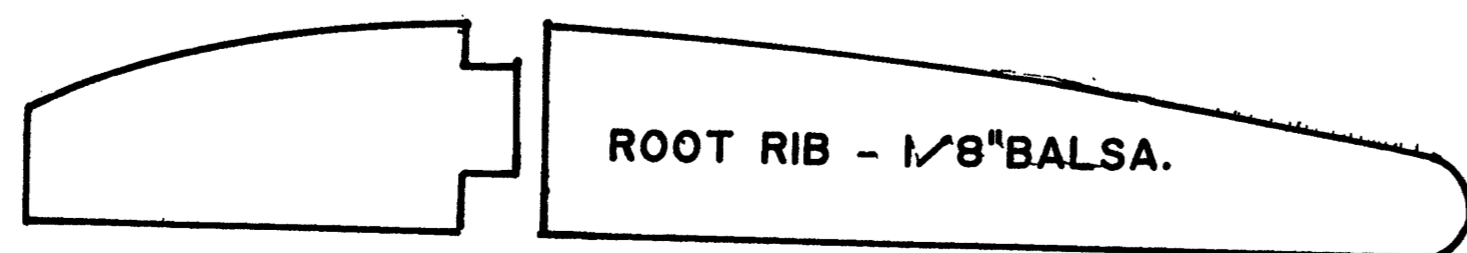

3" d LIGHTWEIGHT WHEELS
12.3/4" TRACK

PLAN JOIN LINE

MODEL WORLD
 MW3001
 Kiwi Cavu
 Designed by Alan Wooster
 A 1800s style 3-function parasol vintage sport R/C model for around a .28 engine
 © Traplet Publications Limited