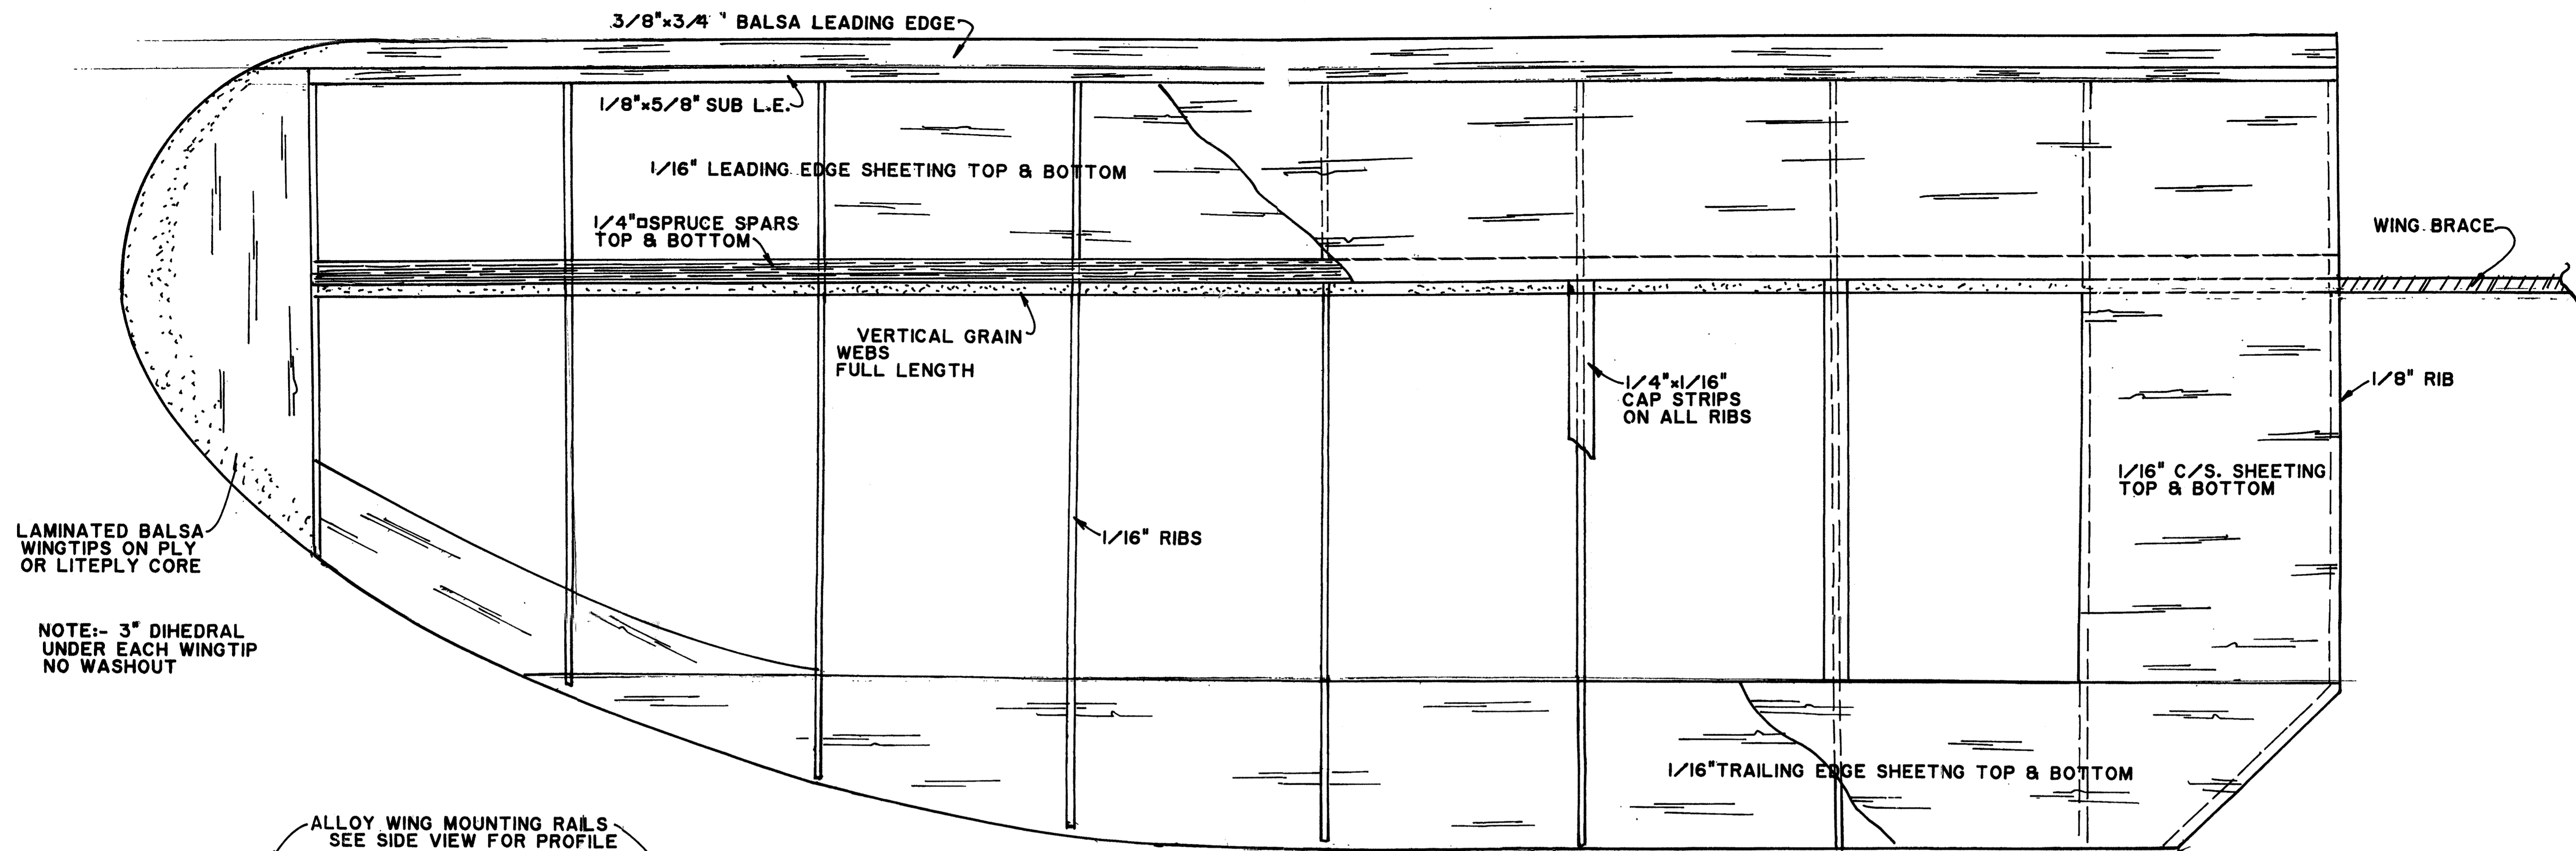

3" d LIGHTWEIGHT WHEELS
12.3/4" TRACK

PLAN JOIN LINE

MODEL WORLD
 MW3001
 Kiwi Cavu
 Designed by Alan Wooster
 A 1800s style 3-function parasol vintage sport R/C model for around a .28 engine
 © Traplet Publications Limited