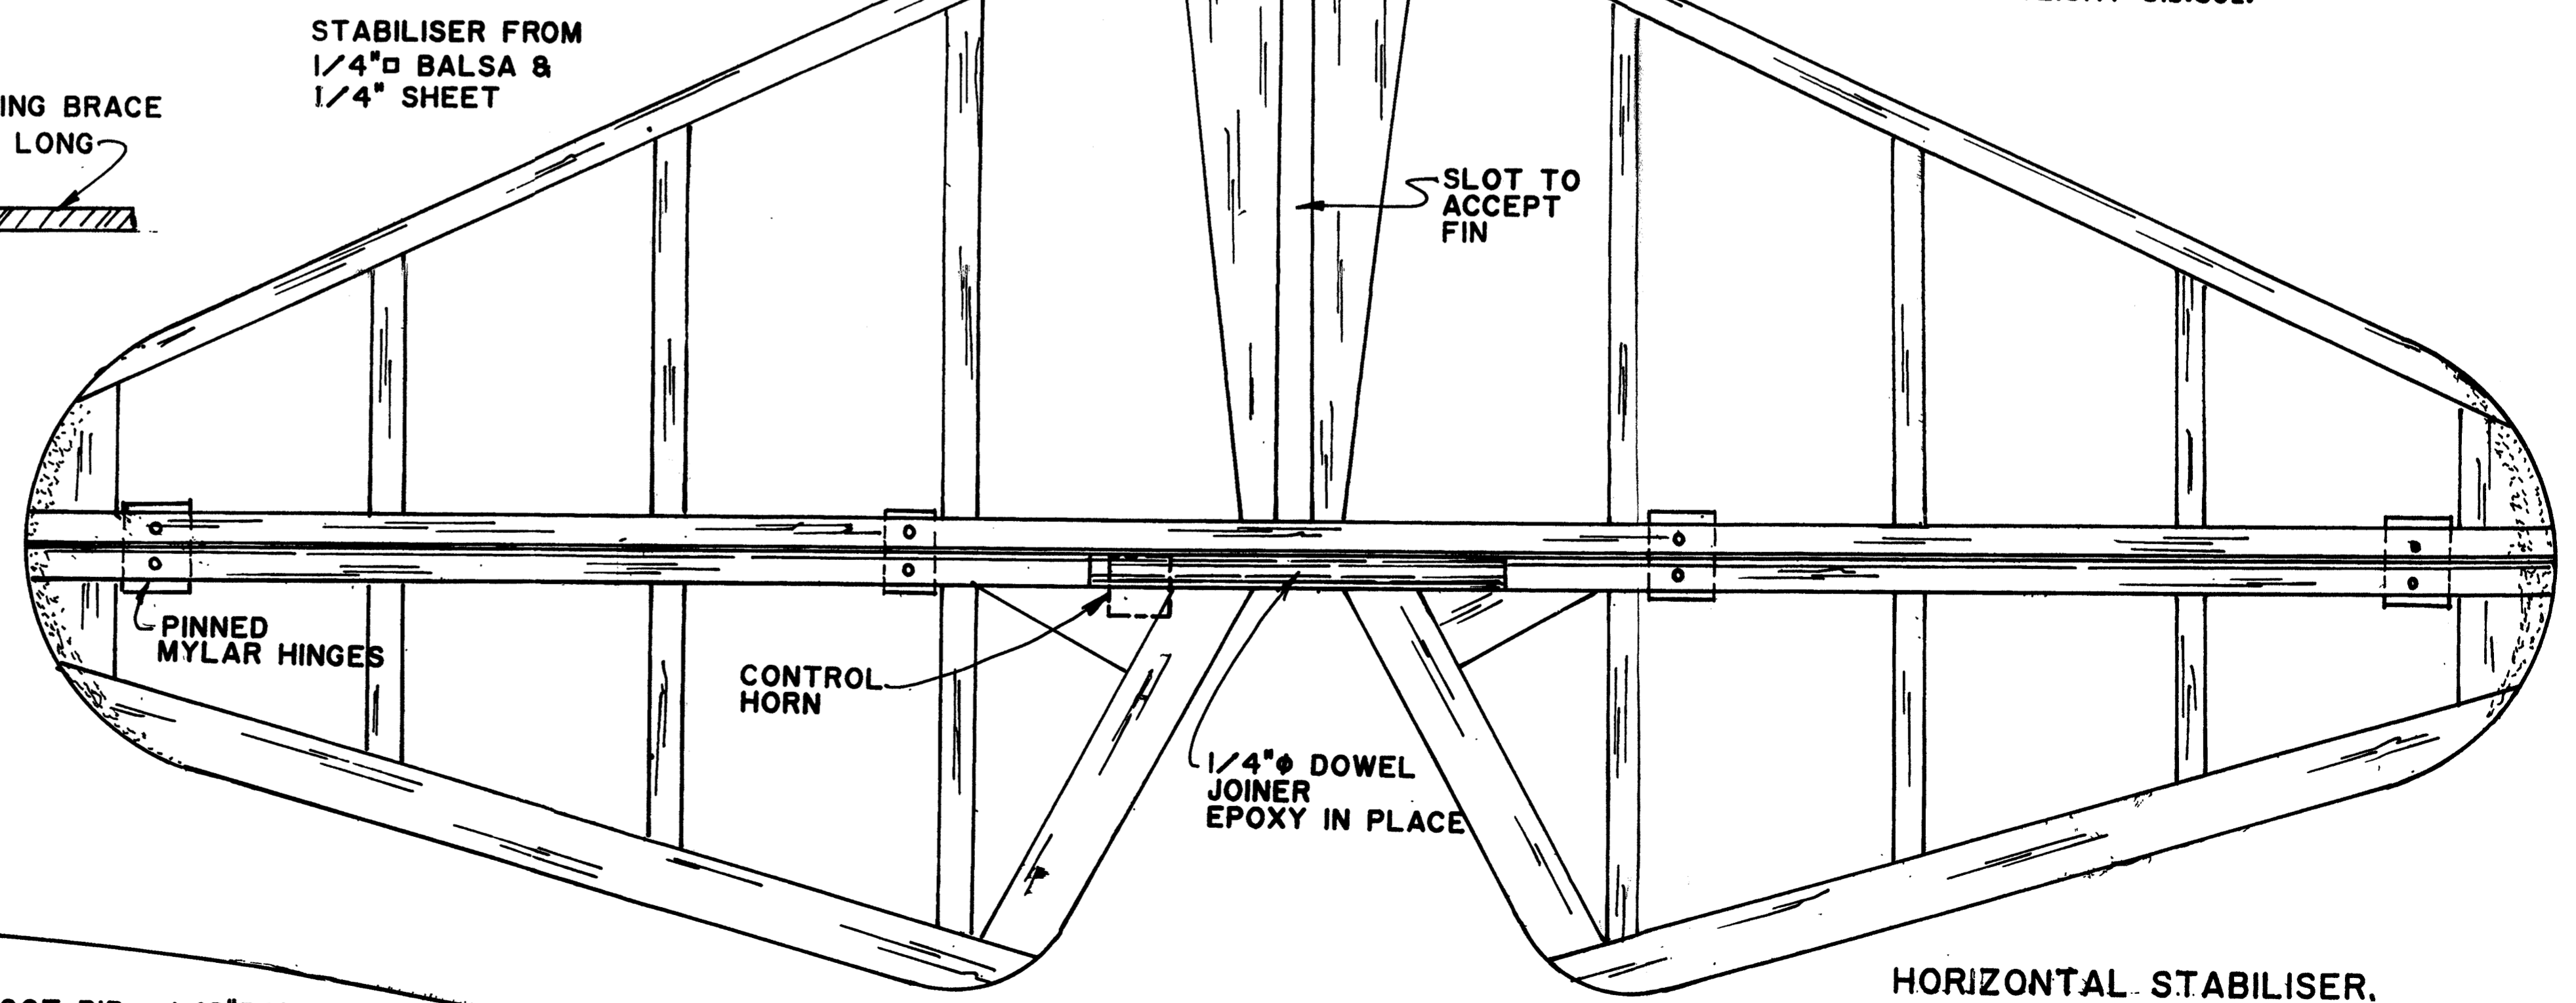

3" d LIGHTWEIGHT WHEELS
12.3/4" TRACK

PLAN JOIN LINE

MODEL WORLD
 MW3001
 Kiwi Cavu
 Designed by Alan Wooster
 A 1800s style 3-function parasol vintage sport R/C model for around a .28 engine
 © Traplet Publications Limited