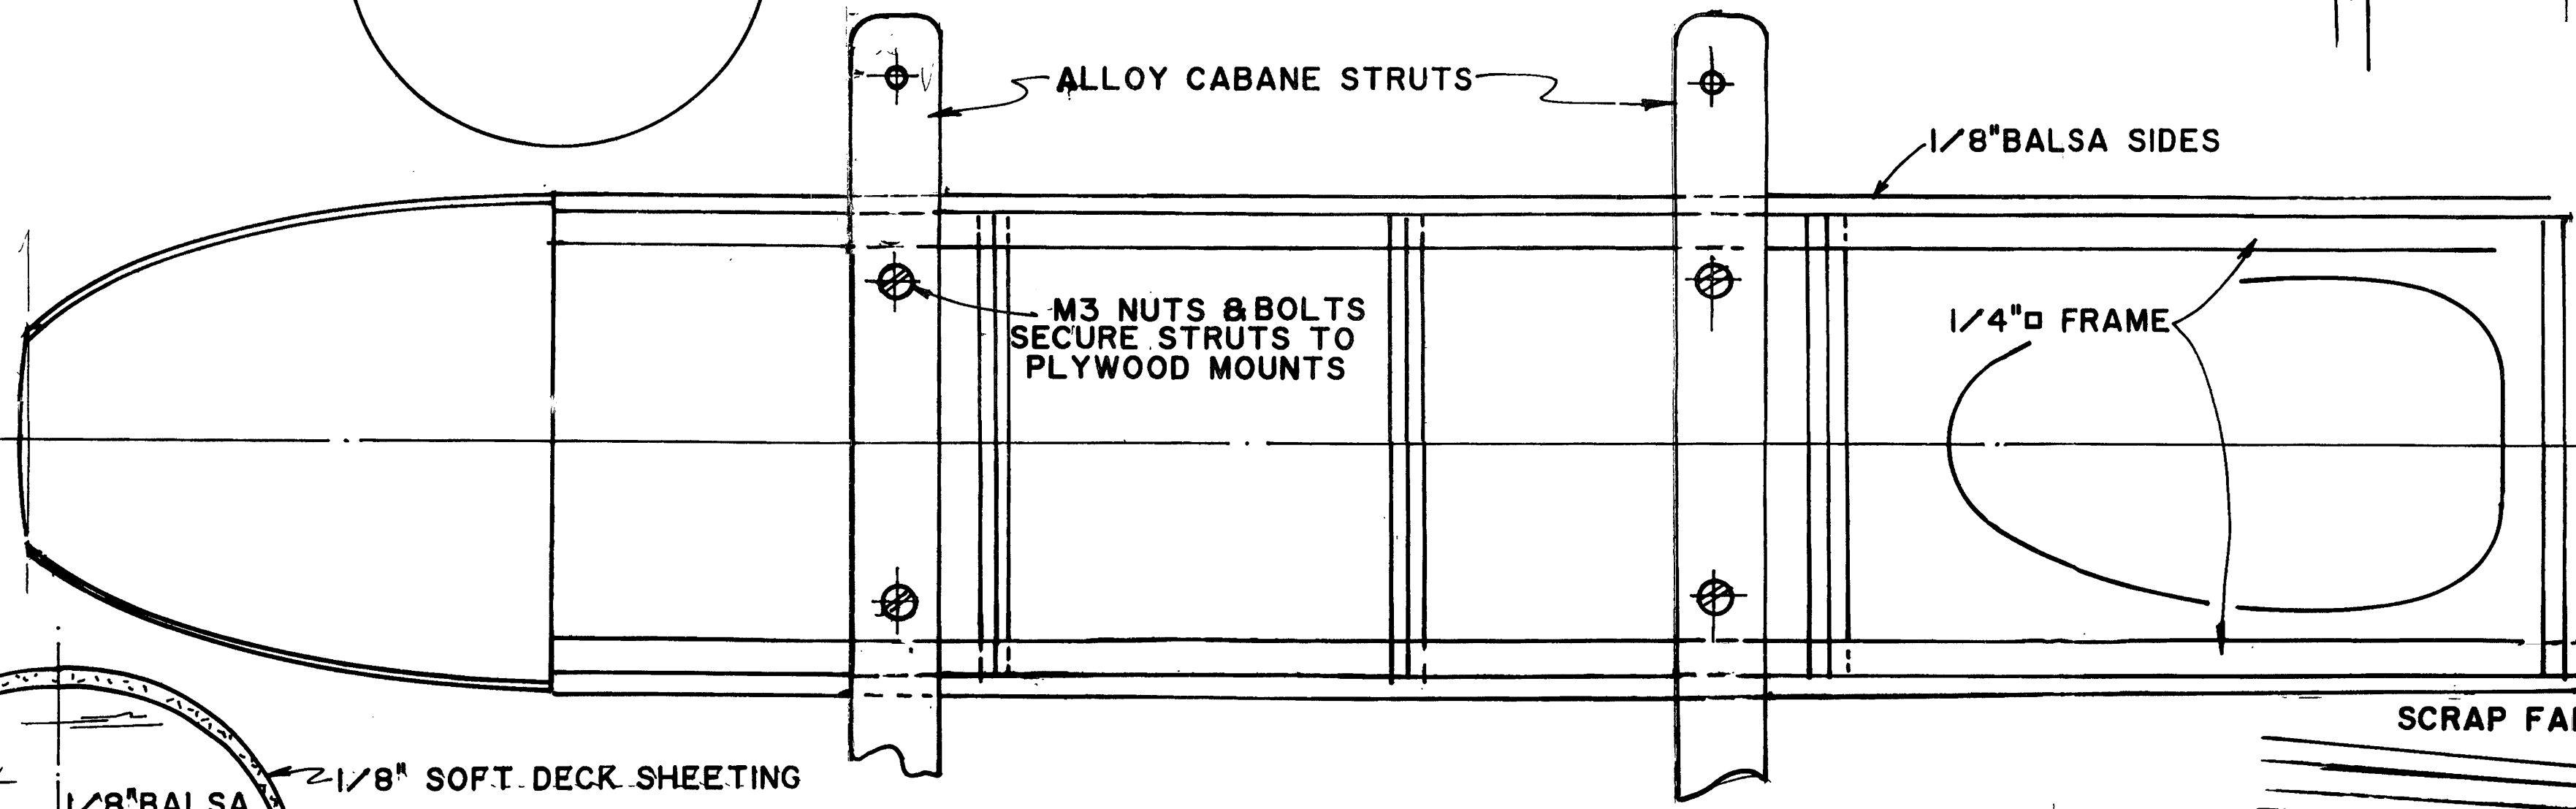

3" d LIGHTWEIGHT WHEELS
12.3/4" TRACK

PLAN JOIN LINE

MODEL WORLD
 MW3001
 Kiwi Cavu
 Designed by Alan Wooster
 A 1800s style 3-function parasol vintage sport R/C model for around a .28 engine
 © Traplet Publications Limited