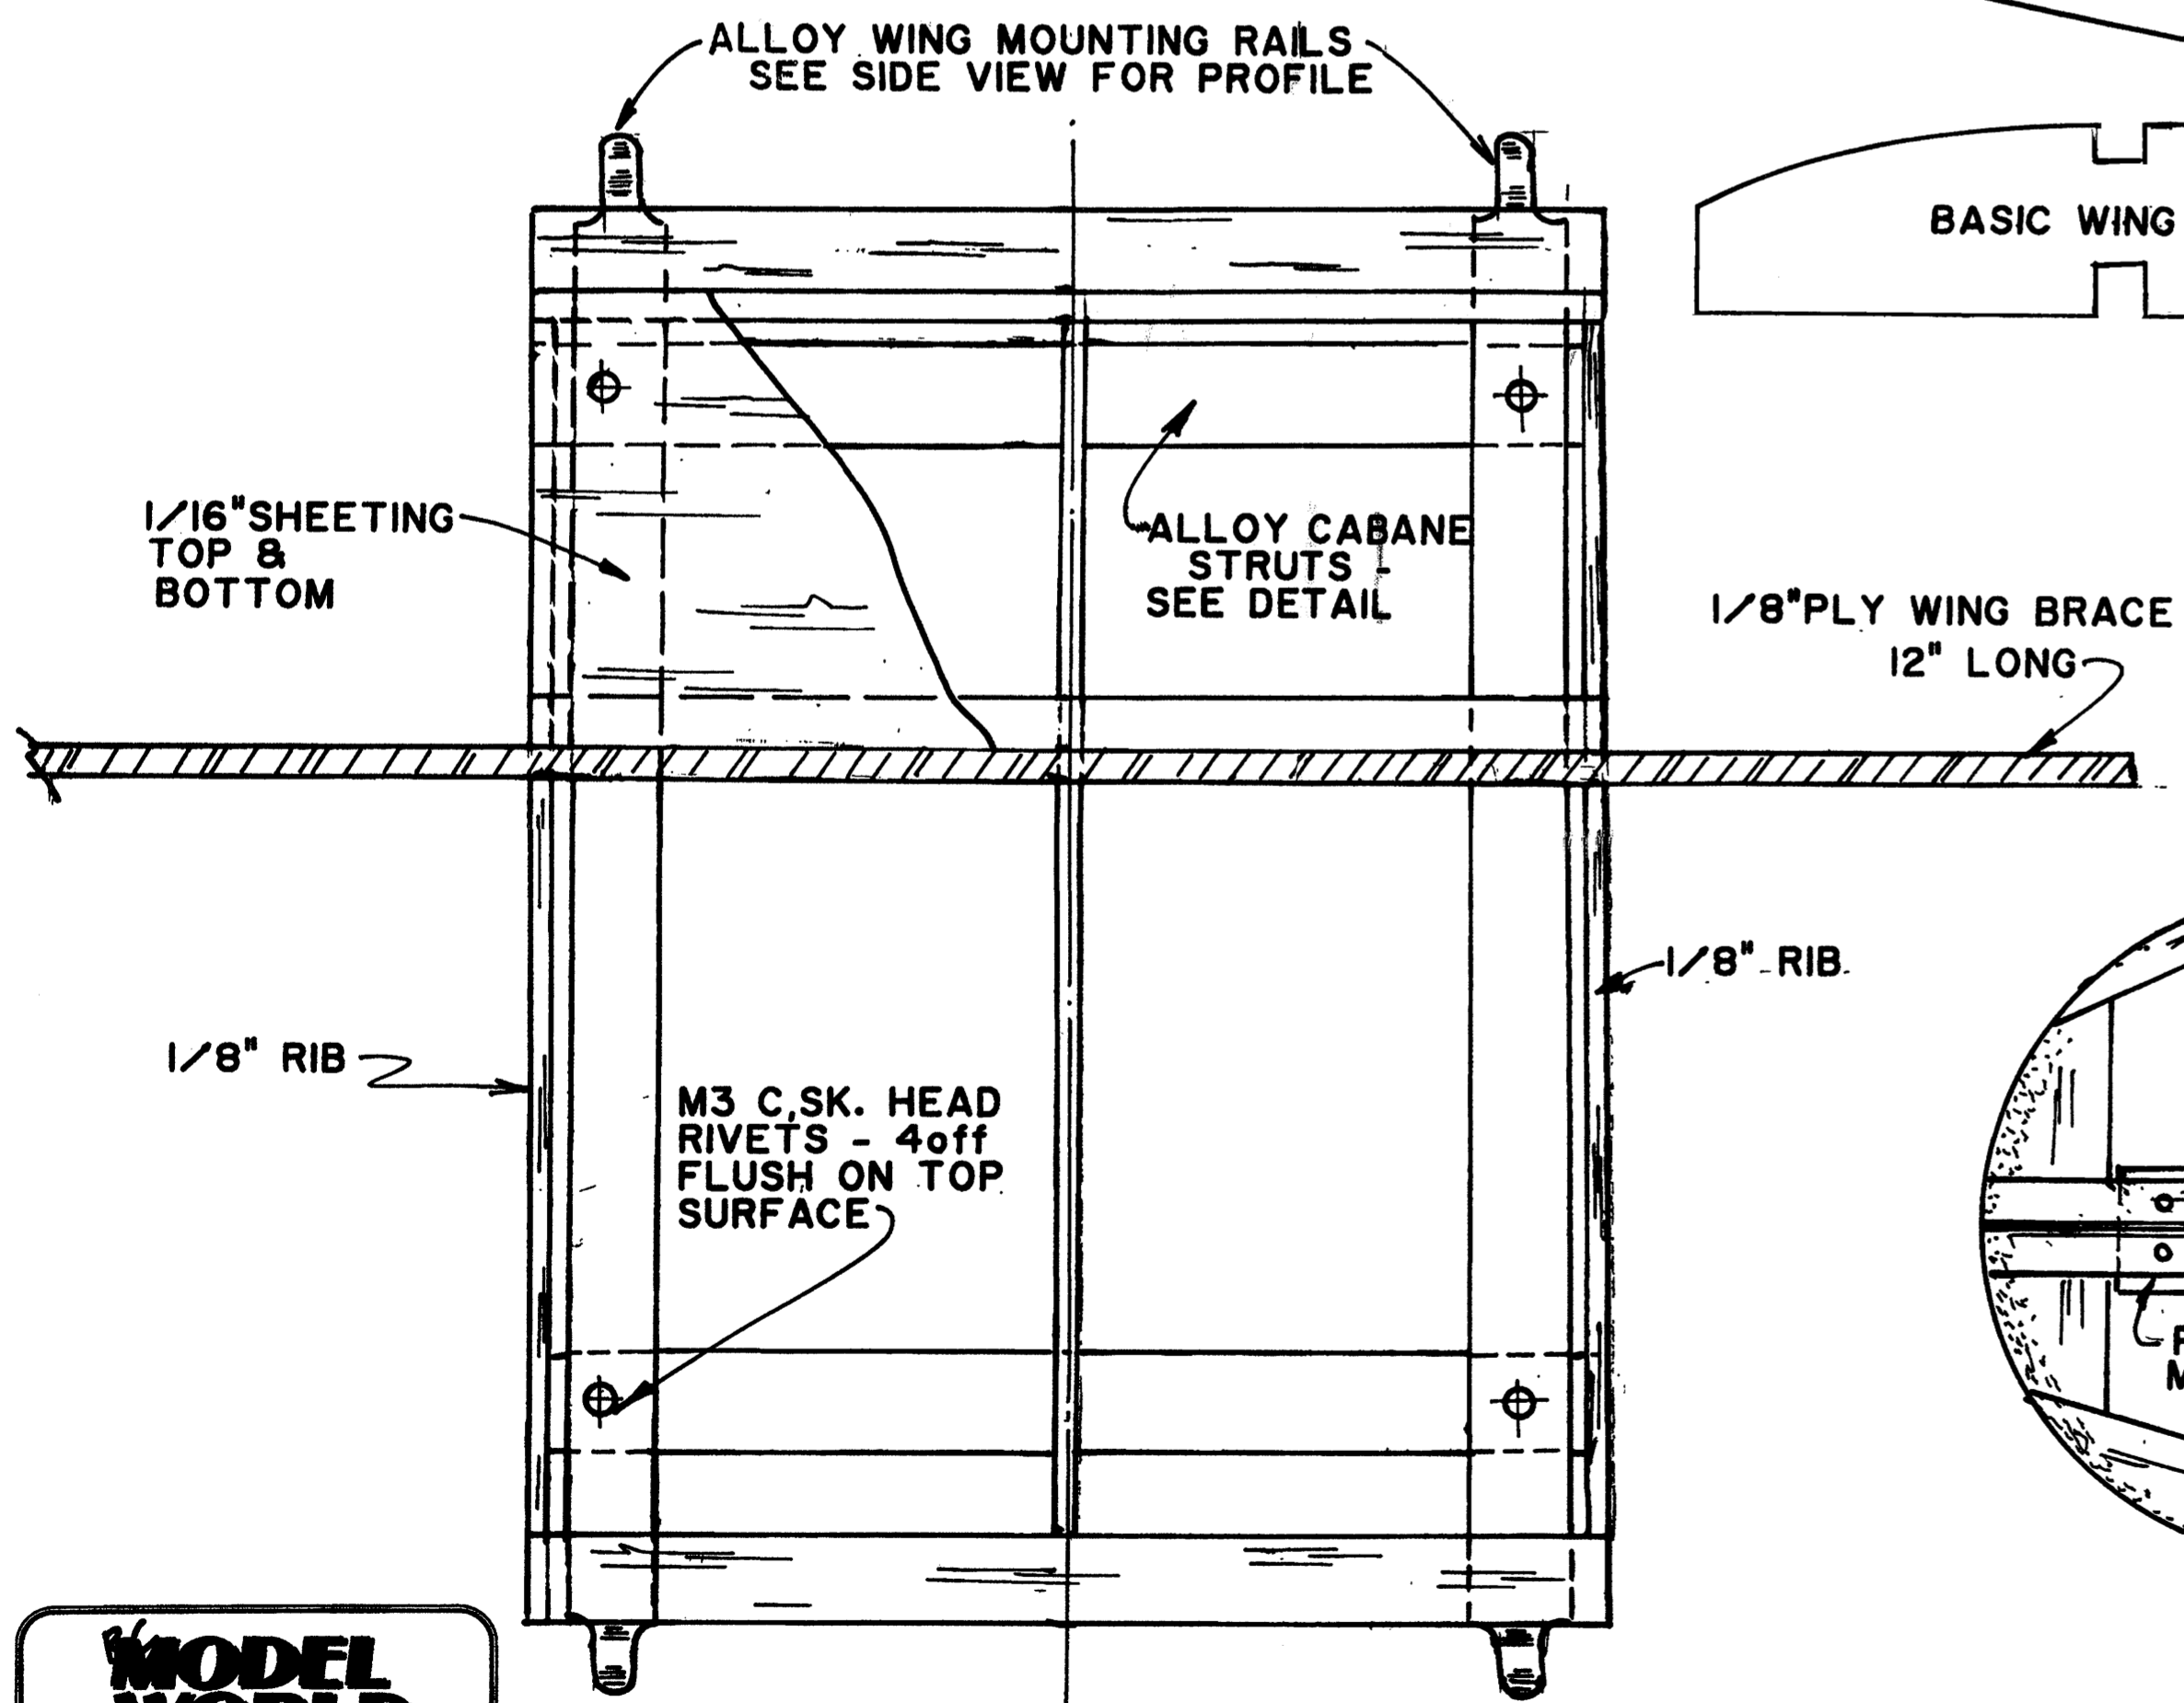

3" d LIGHTWEIGHT WHEELS
12.3/4" TRACK

PLAN JOIN LINE

MODEL WORLD
 MW3001
 Kiwi Cavu
 Designed by Alan Wooster
 A 1800s style 3-function parasol vintage sport R/C model for around a .28 engine
 © Traplet Publications Limited