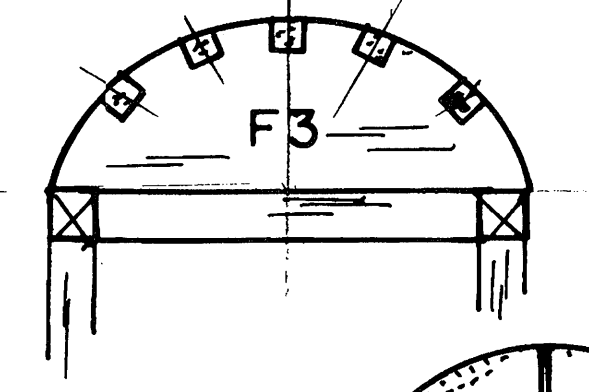

3" d LIGHTWEIGHT WHEELS
12.3/4" TRACK

PLAN JOIN LINE

MODEL WORLD
 MW3001
 Kiwi Cavu
 Designed by Alan Wooster
 A 1800s style 3-function parasol vintage sport R/C model for around a .28 engine
 © Traplet Publications Limited