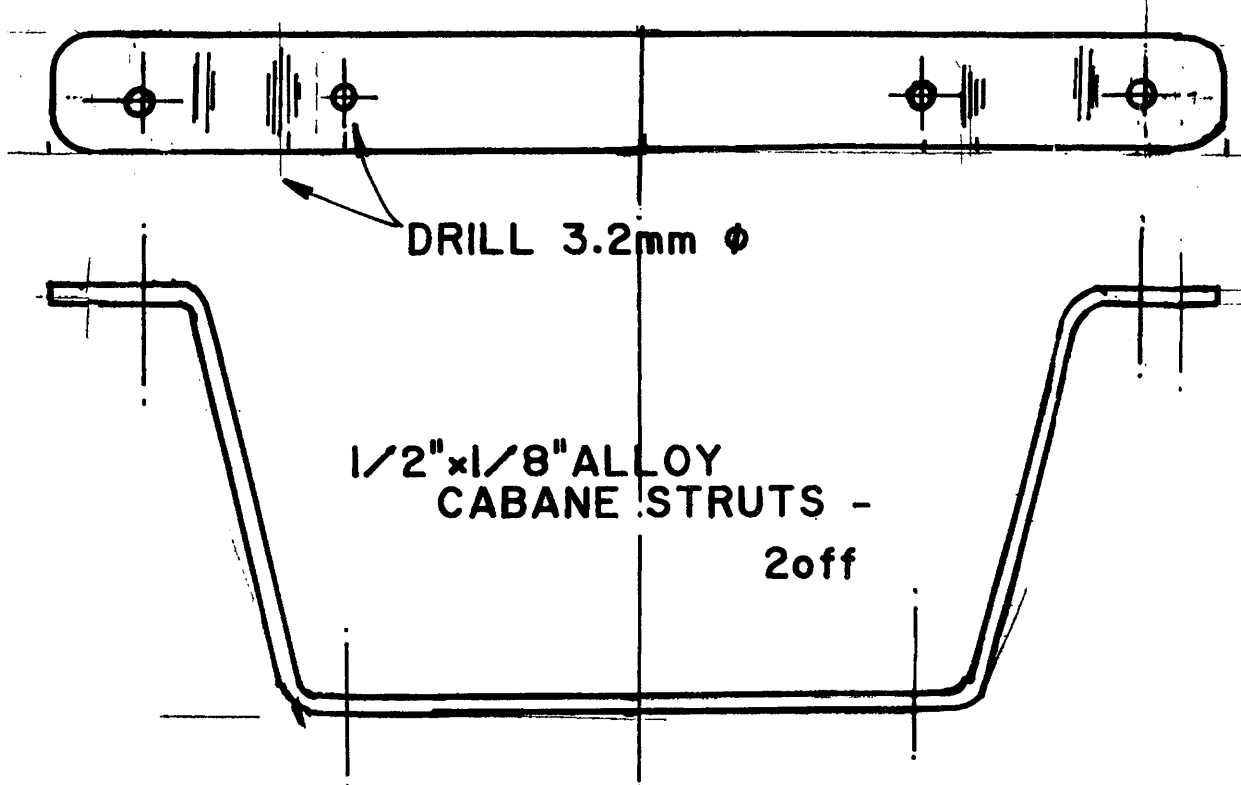

3" d LIGHTWEIGHT WHEELS
12.3/4" TRACK

PLAN JOIN LINE

MODEL WORLD
 MW3001
 Kiwi Cavu
 Designed by Alan Wooster
 A 1800s style 3-function parasol vintage sport R/C model for around a .28 engine
 © Traplet Publications Limited