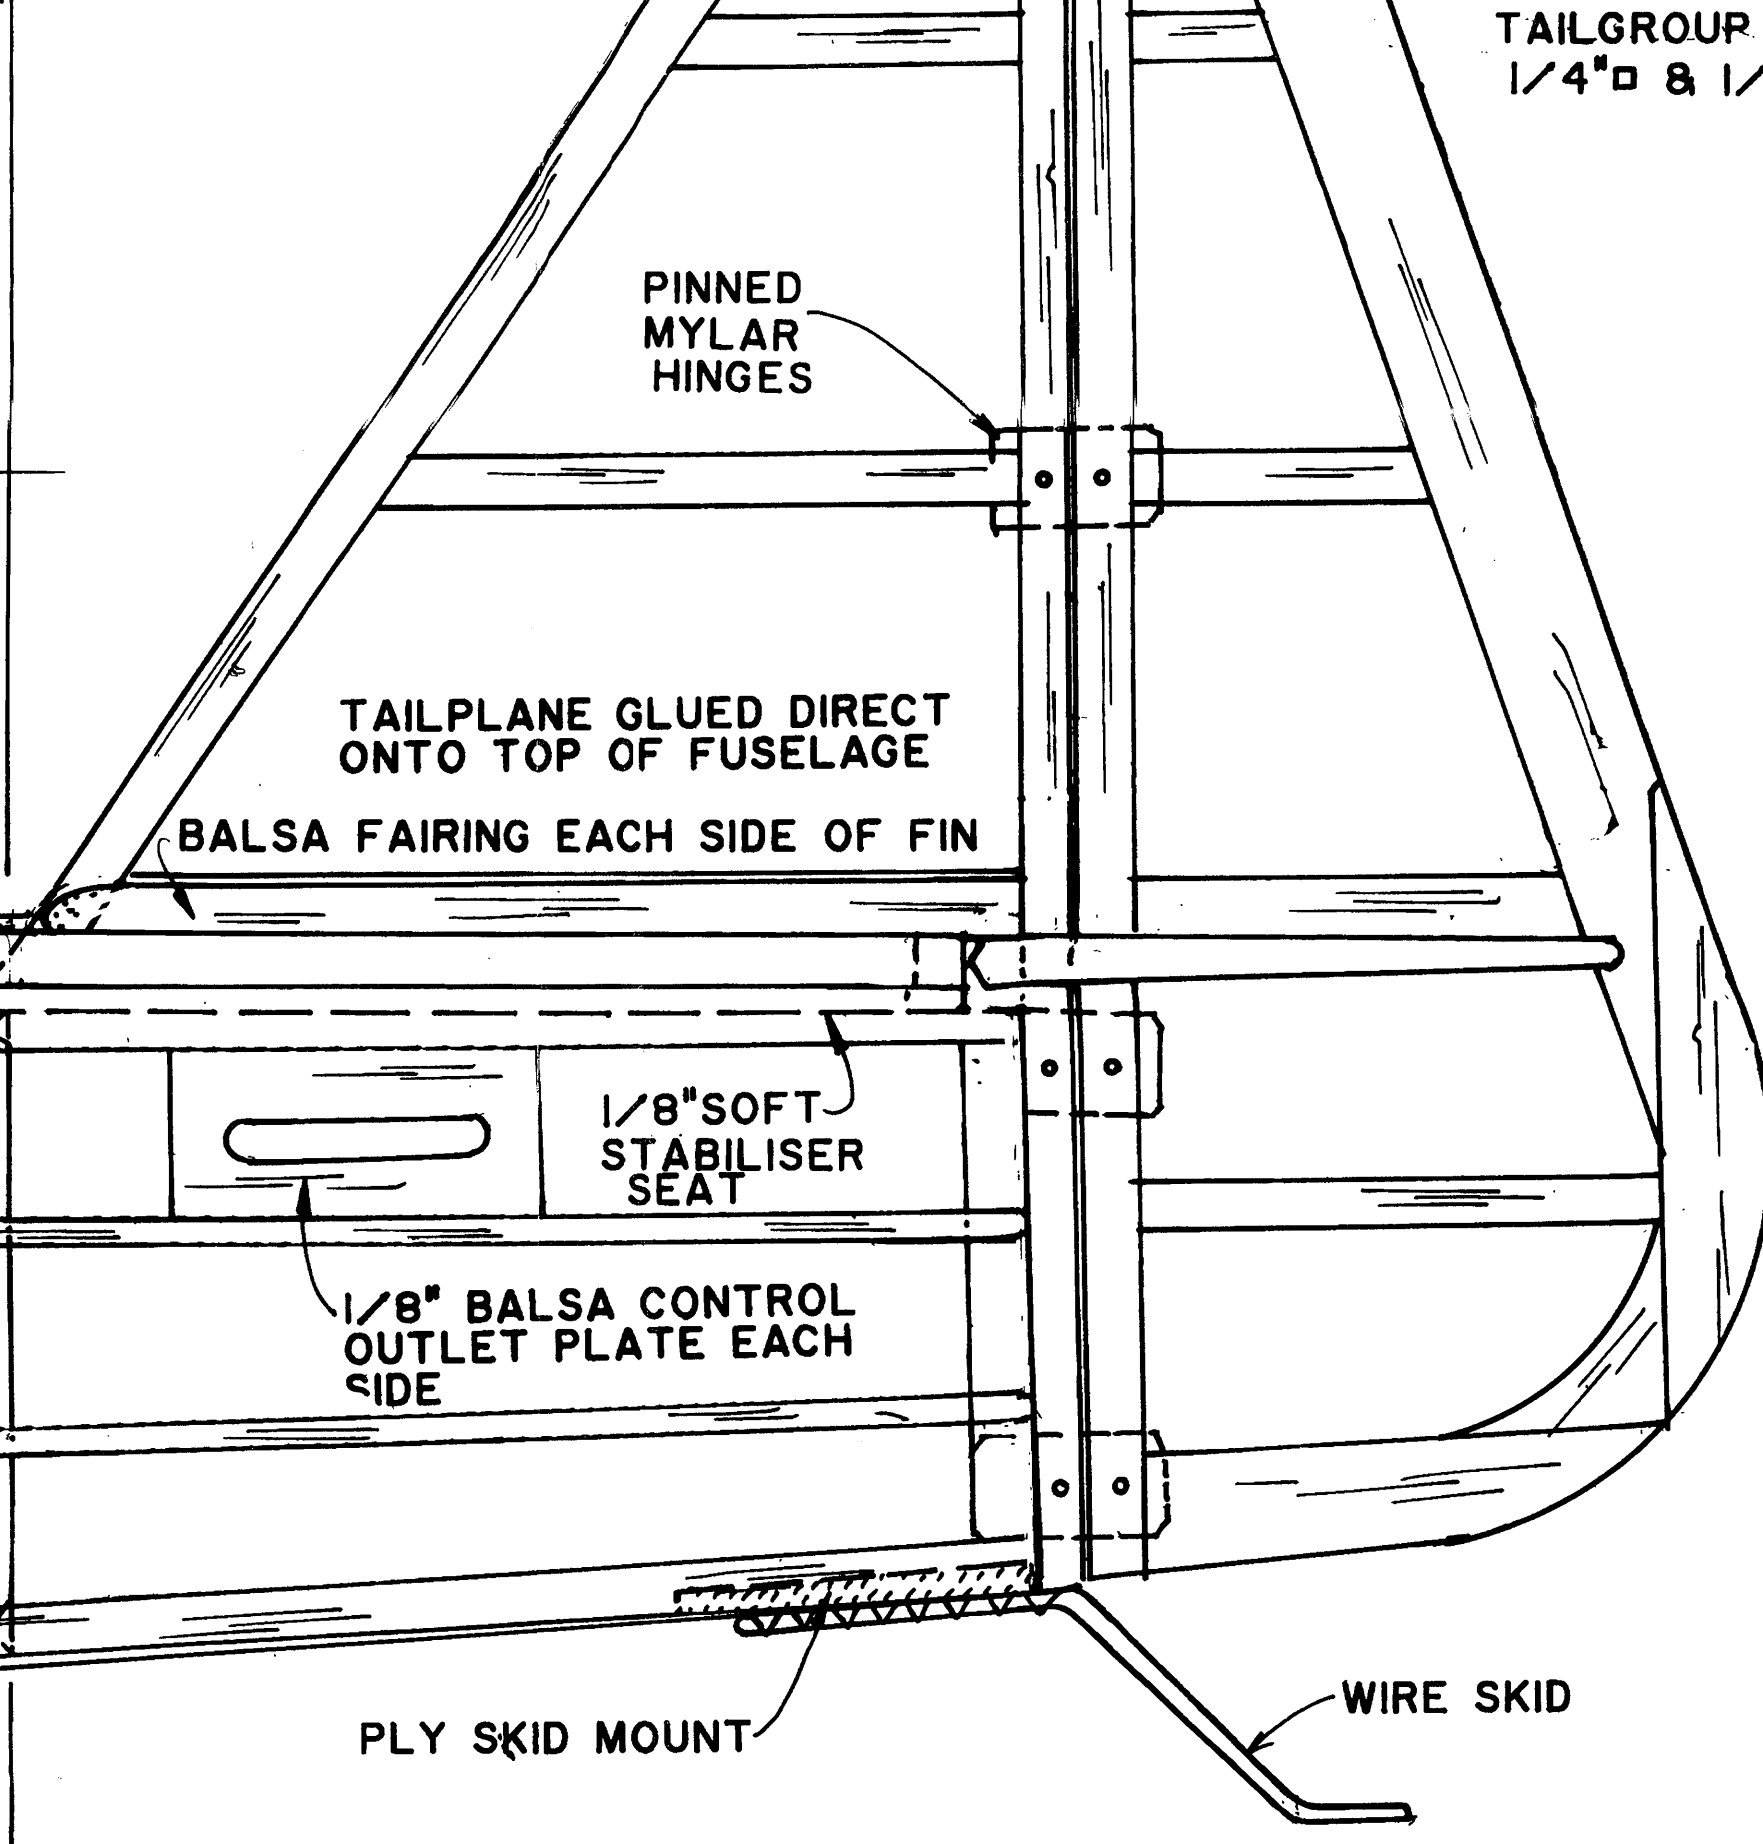

3" d LIGHTWEIGHT WHEELS
12.3/4" TRACK

PLAN JOIN LINE

MODEL WORLD
 MW3001
 Kiwi Cavu
 Designed by Alan Wooster
 A 1800s style 3-function parasol vintage sport R/C model for around a .28 engine
 © Traplet Publications Limited