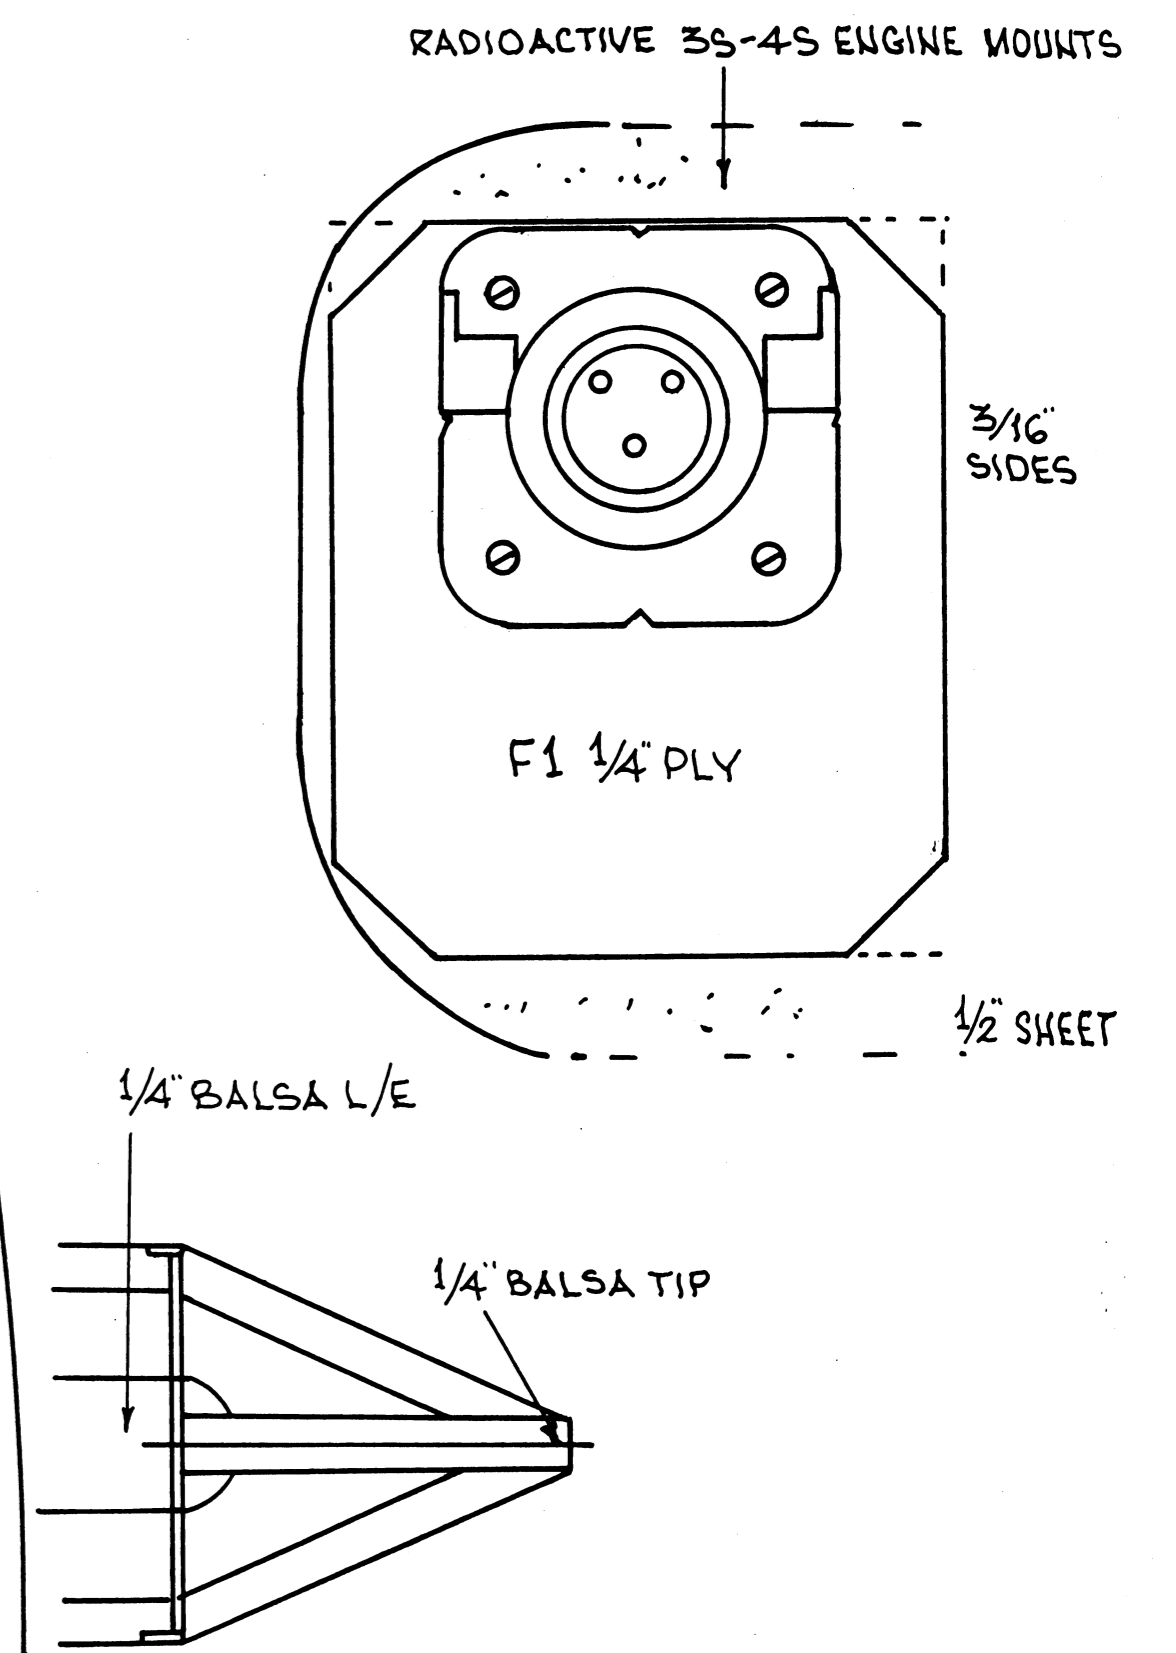

MODEL WORLD
 MW2611
 Chippy
 Designer: Dave Stephens
 52" Sport Scale Aerobatic model for 40-48 size
 2 stroke engine and 4 function R/C
 © R/C Model World Plans Service

CHIPPY

NOTE:- WING TO BE MADE IN ONE PIECE (48" SPAX)

MODEL WORLD
 MW2611
 Chippy
 Designer: Dave Stephens
 52" Sport Scale Aerobatic model for 40-48 size
 2 stroke engine and 4 function R/C
 © R/C Model World Plans Service