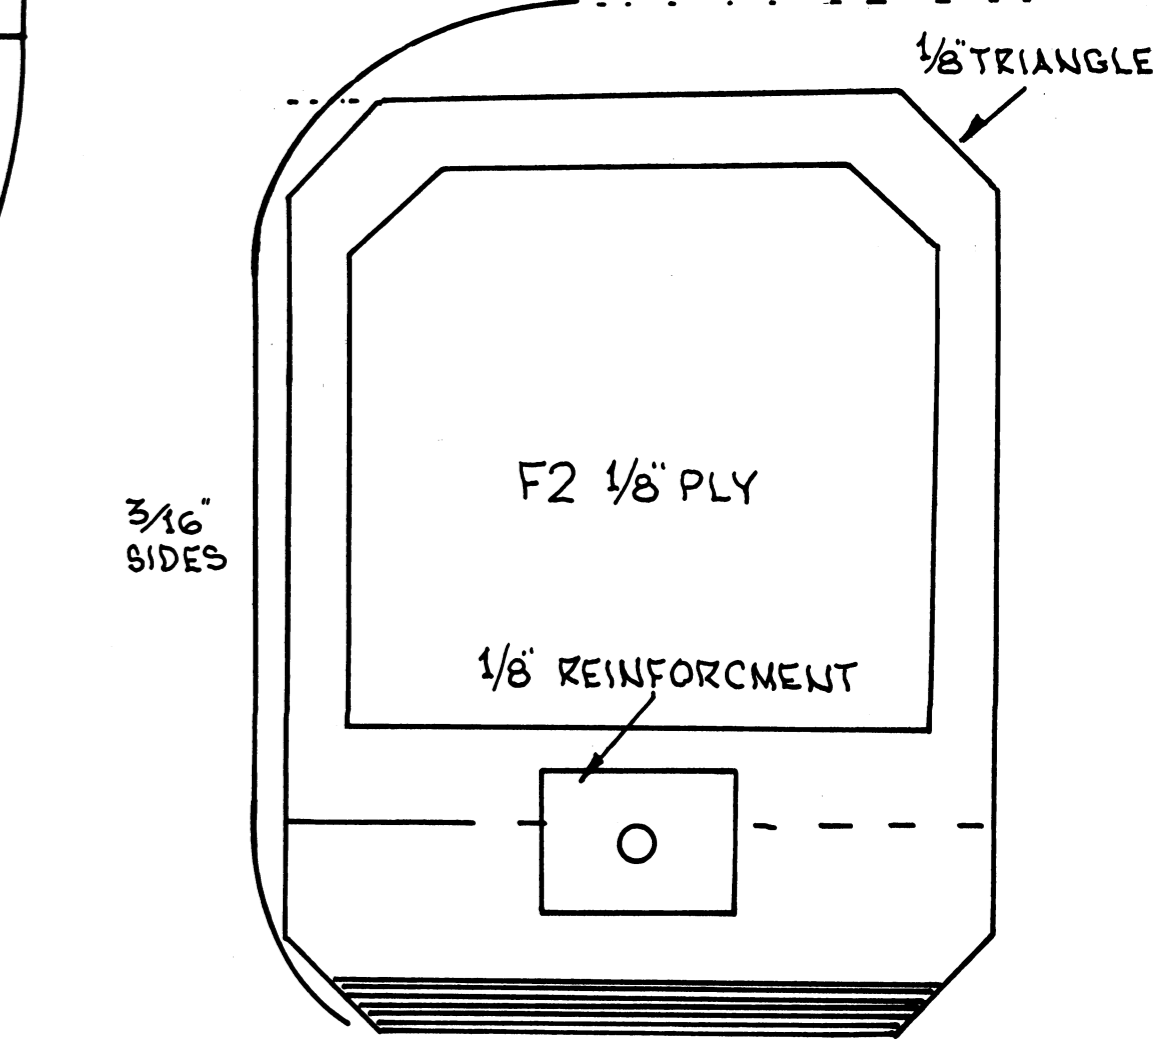

MODEL WORLD
 MW2611
 Chippy
 Designer: Dave Stephens
 52" Sport Scale Aerobatic model for 40-48 size
 2 stroke engine and 4 function R/C
 © R/C Model World Plans Service

CHIPPY

NOTE:- WING TO BE MADE IN ONE PIECE (48" SPAX)

MODEL WORLD
 MW2611
 Chippy
 Designer: Dave Stephens
 52" Sport Scale Aerobatic model for 40-48 size
 2 stroke engine and 4 function R/C
 © R/C Model World Plans Service