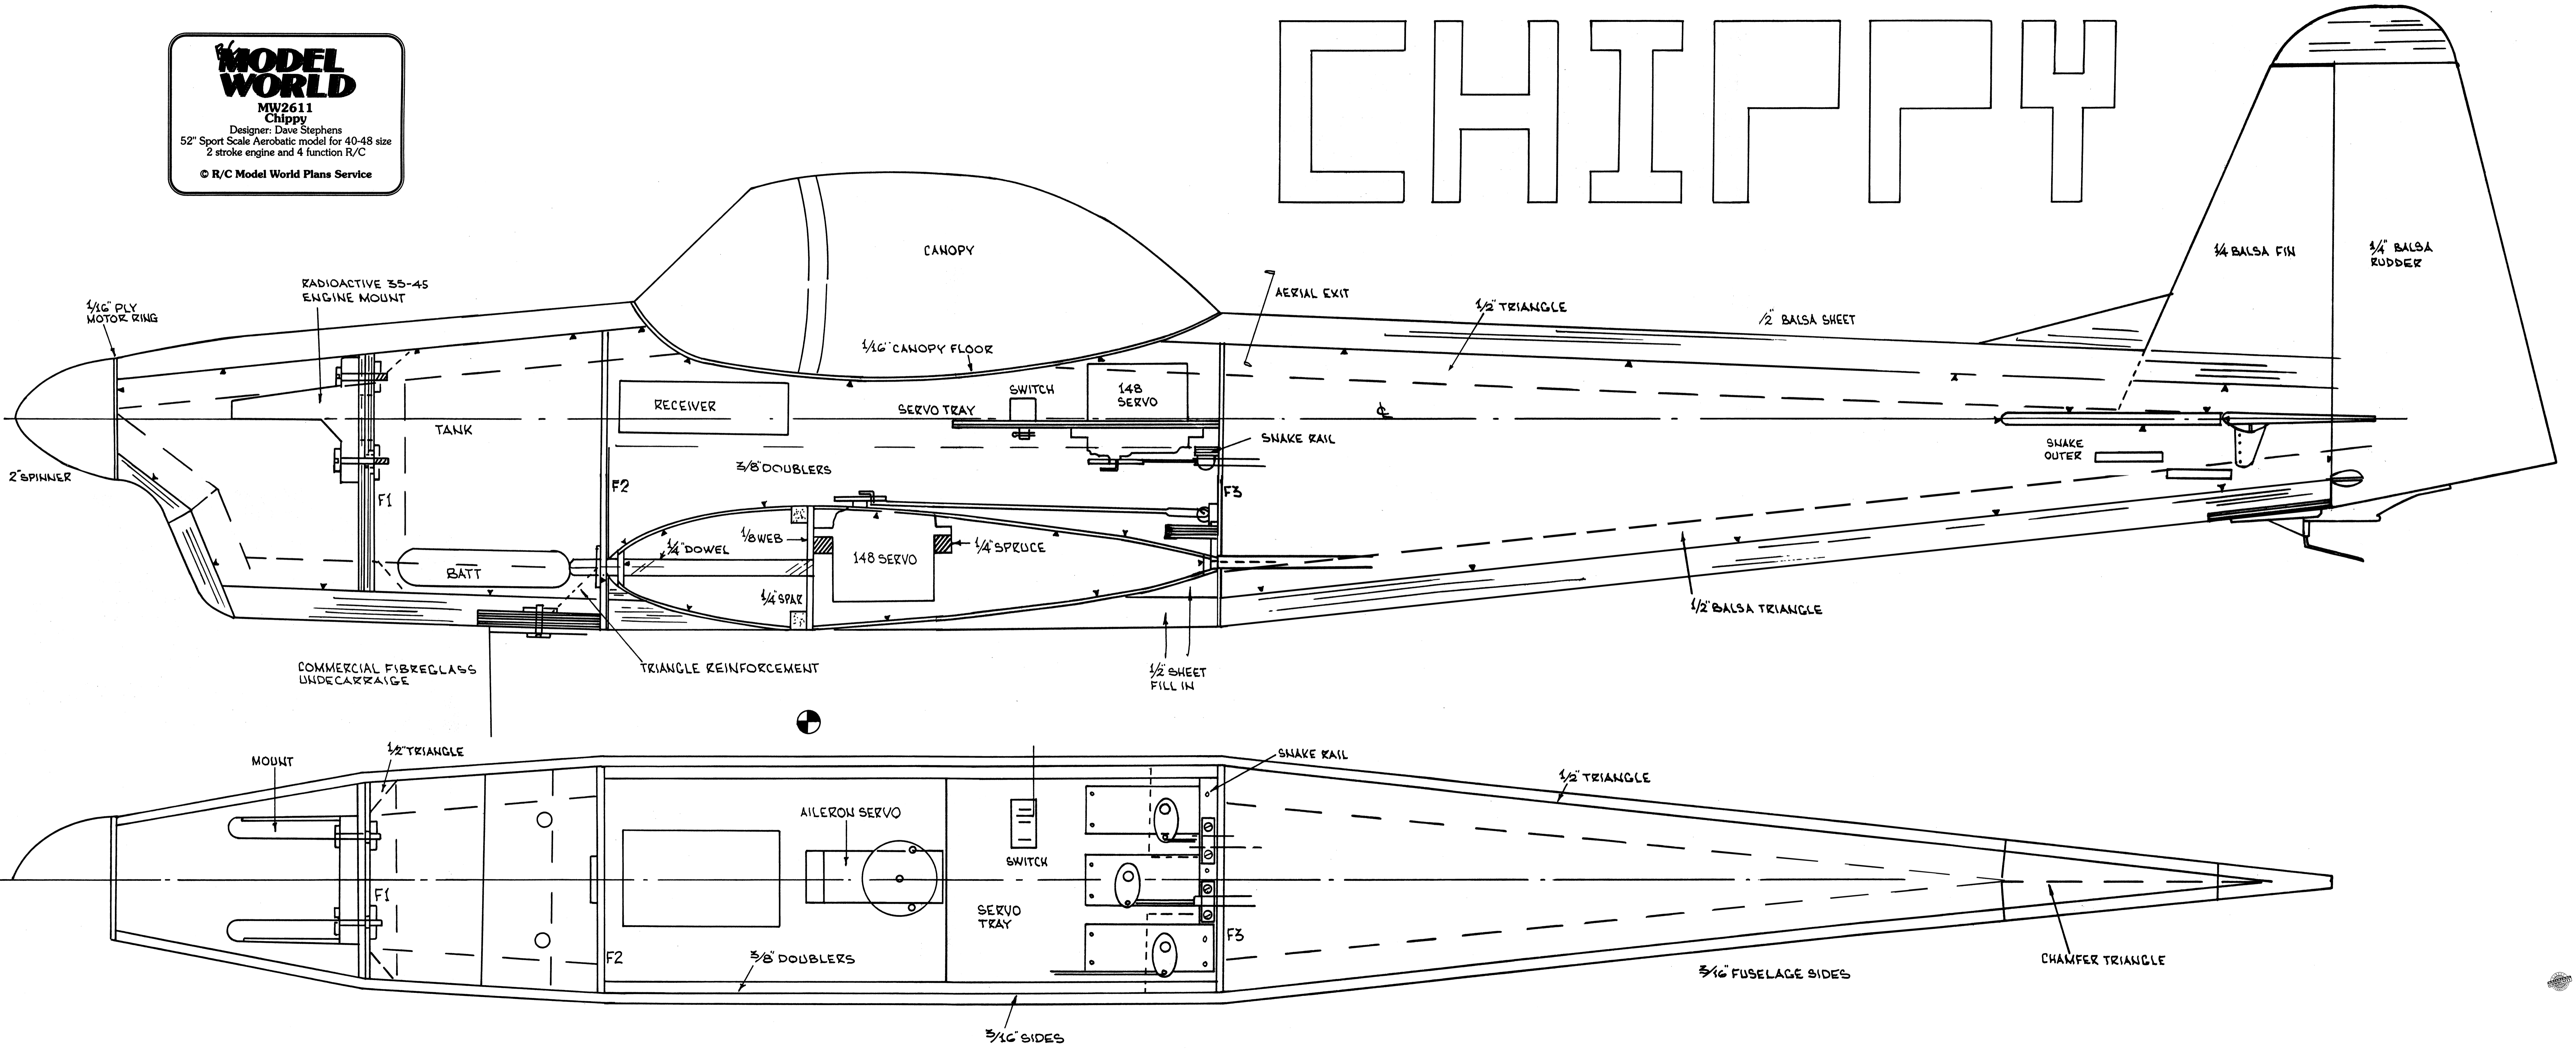

MODEL WORLD
 MW2611
 Chippy
 Designer: Dave Stephens
 52" Sport Scale Aerobatic model for 40-48 size
 2 stroke engine and 4 function R/C
 © R/C Model World Plans Service

CHIPPY

NOTE:- WING TO BE MADE IN ONE PIECE (48" SPAX)

MODEL WORLD
 MW2611
 Chippy
 Designer: Dave Stephens
 52" Sport Scale Aerobatic model for 40-48 size
 2 stroke engine and 4 function R/C
 © R/C Model World Plans Service