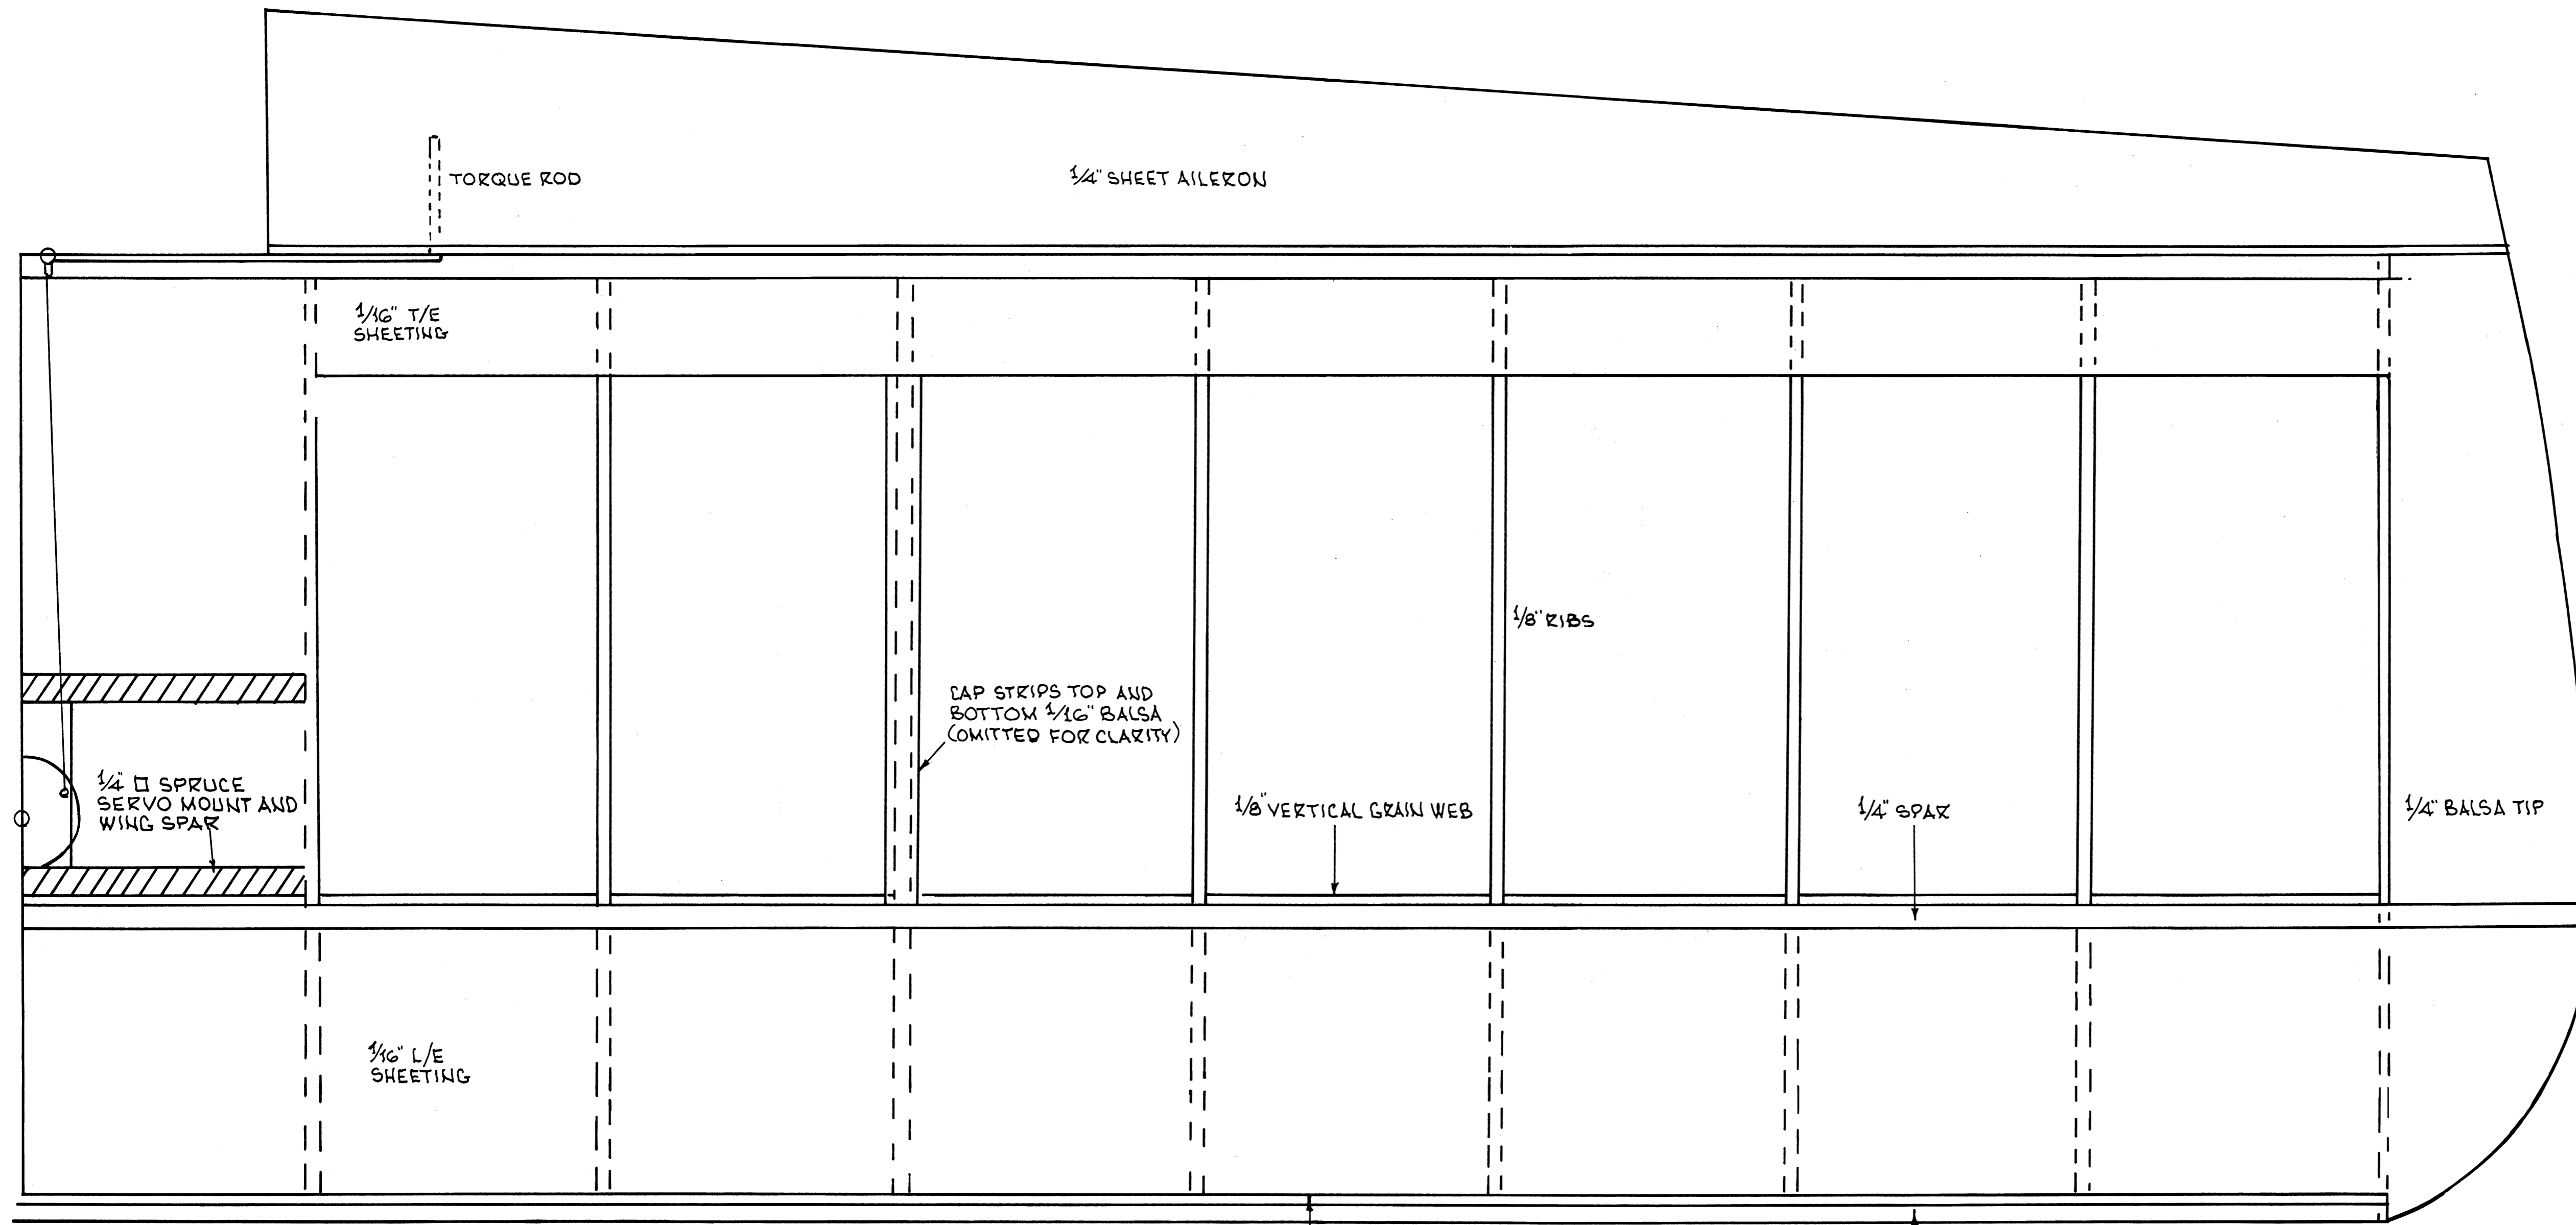

MODEL WORLD
 MW2611
 Chippy
 Designer: Dave Stephens
 52" Sport Scale Aerobatic model for 40-48 size
 2 stroke engine and 4 function R/C
 © R/C Model World Plans Service

CHIPPY

NOTE:- WING TO BE MADE IN ONE PIECE (48" SPAX)

MODEL WORLD
 MW2611
 Chippy
 Designer: Dave Stephens
 52" Sport Scale Aerobatic model for 40-48 size
 2 stroke engine and 4 function R/C
 © R/C Model World Plans Service