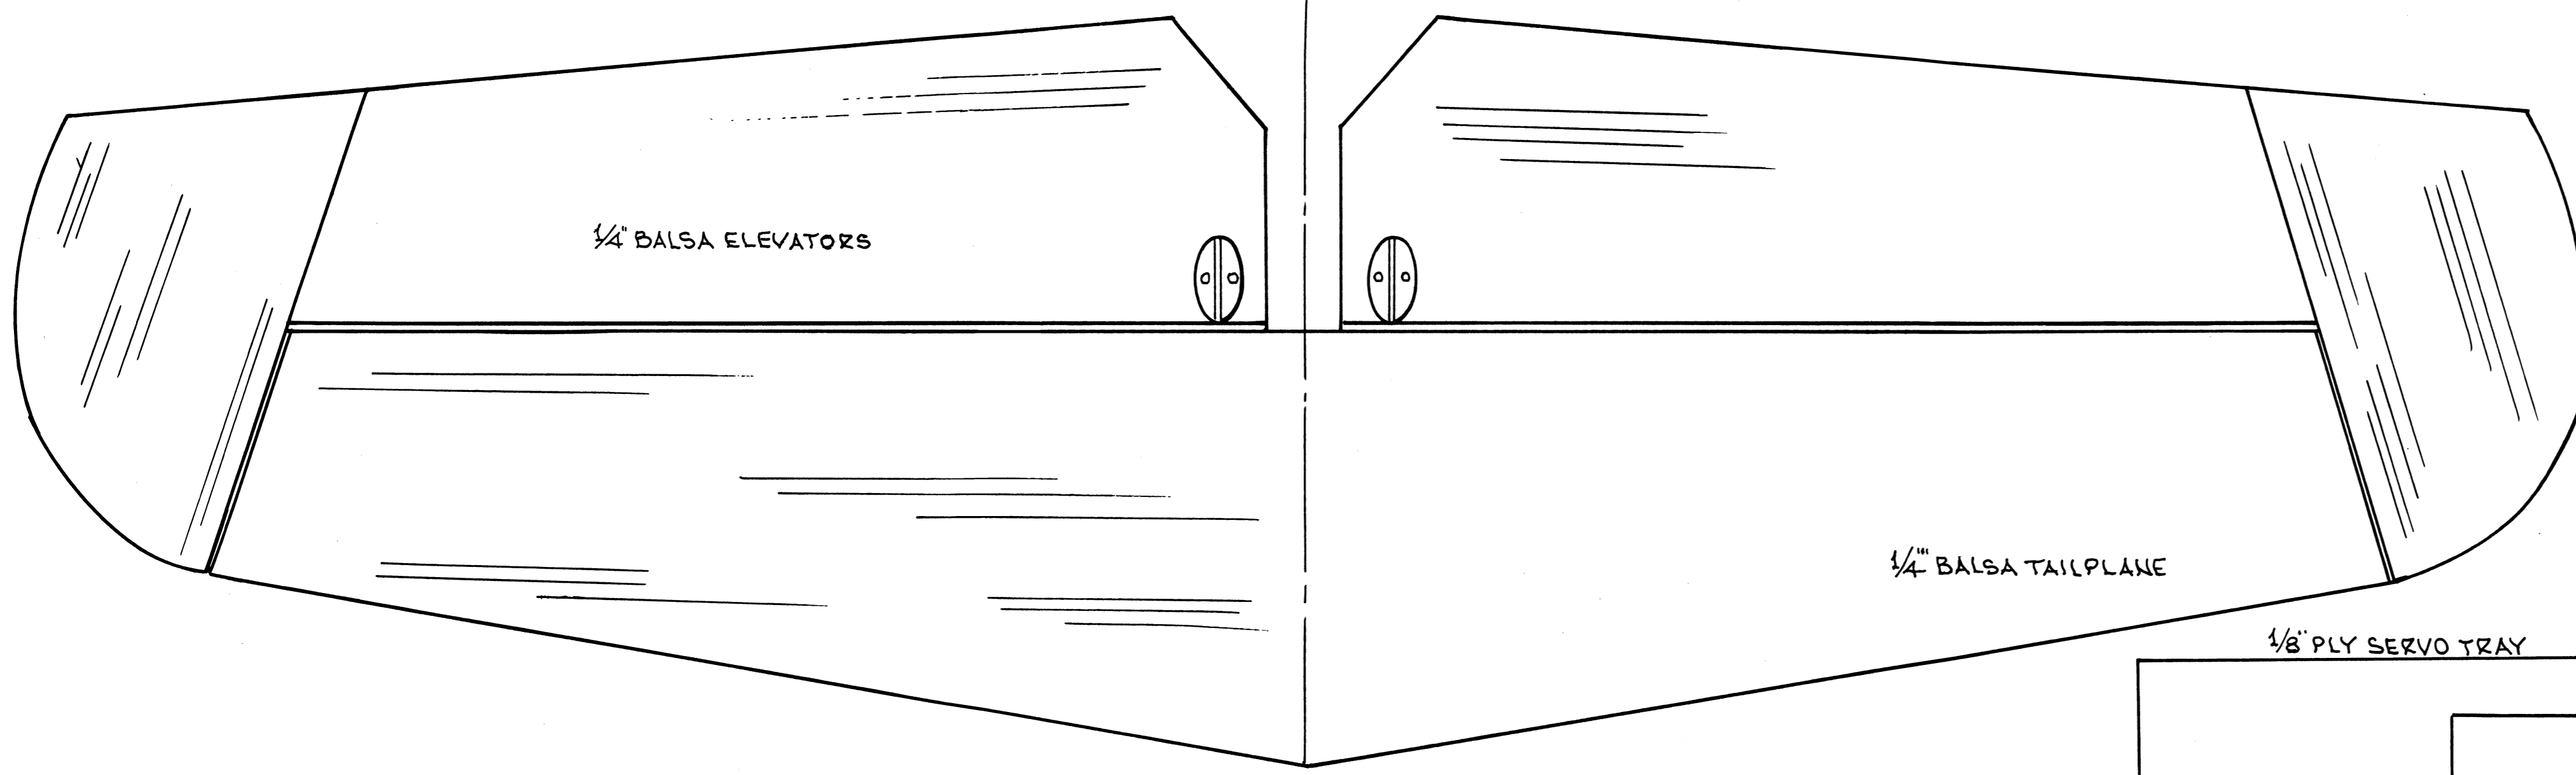

MODEL WORLD
 MW2611
 Chippy
 Designer: Dave Stephens
 52" Sport Scale Aerobatic model for 40-48 size
 2 stroke engine and 4 function R/C
 © R/C Model World Plans Service

CHIPPY

NOTE:- WING TO BE MADE IN ONE PIECE (48" SPAX)

MODEL WORLD
 MW2611
 Chippy
 Designer: Dave Stephens
 52" Sport Scale Aerobatic model for 40-48 size
 2 stroke engine and 4 function R/C
 © R/C Model World Plans Service