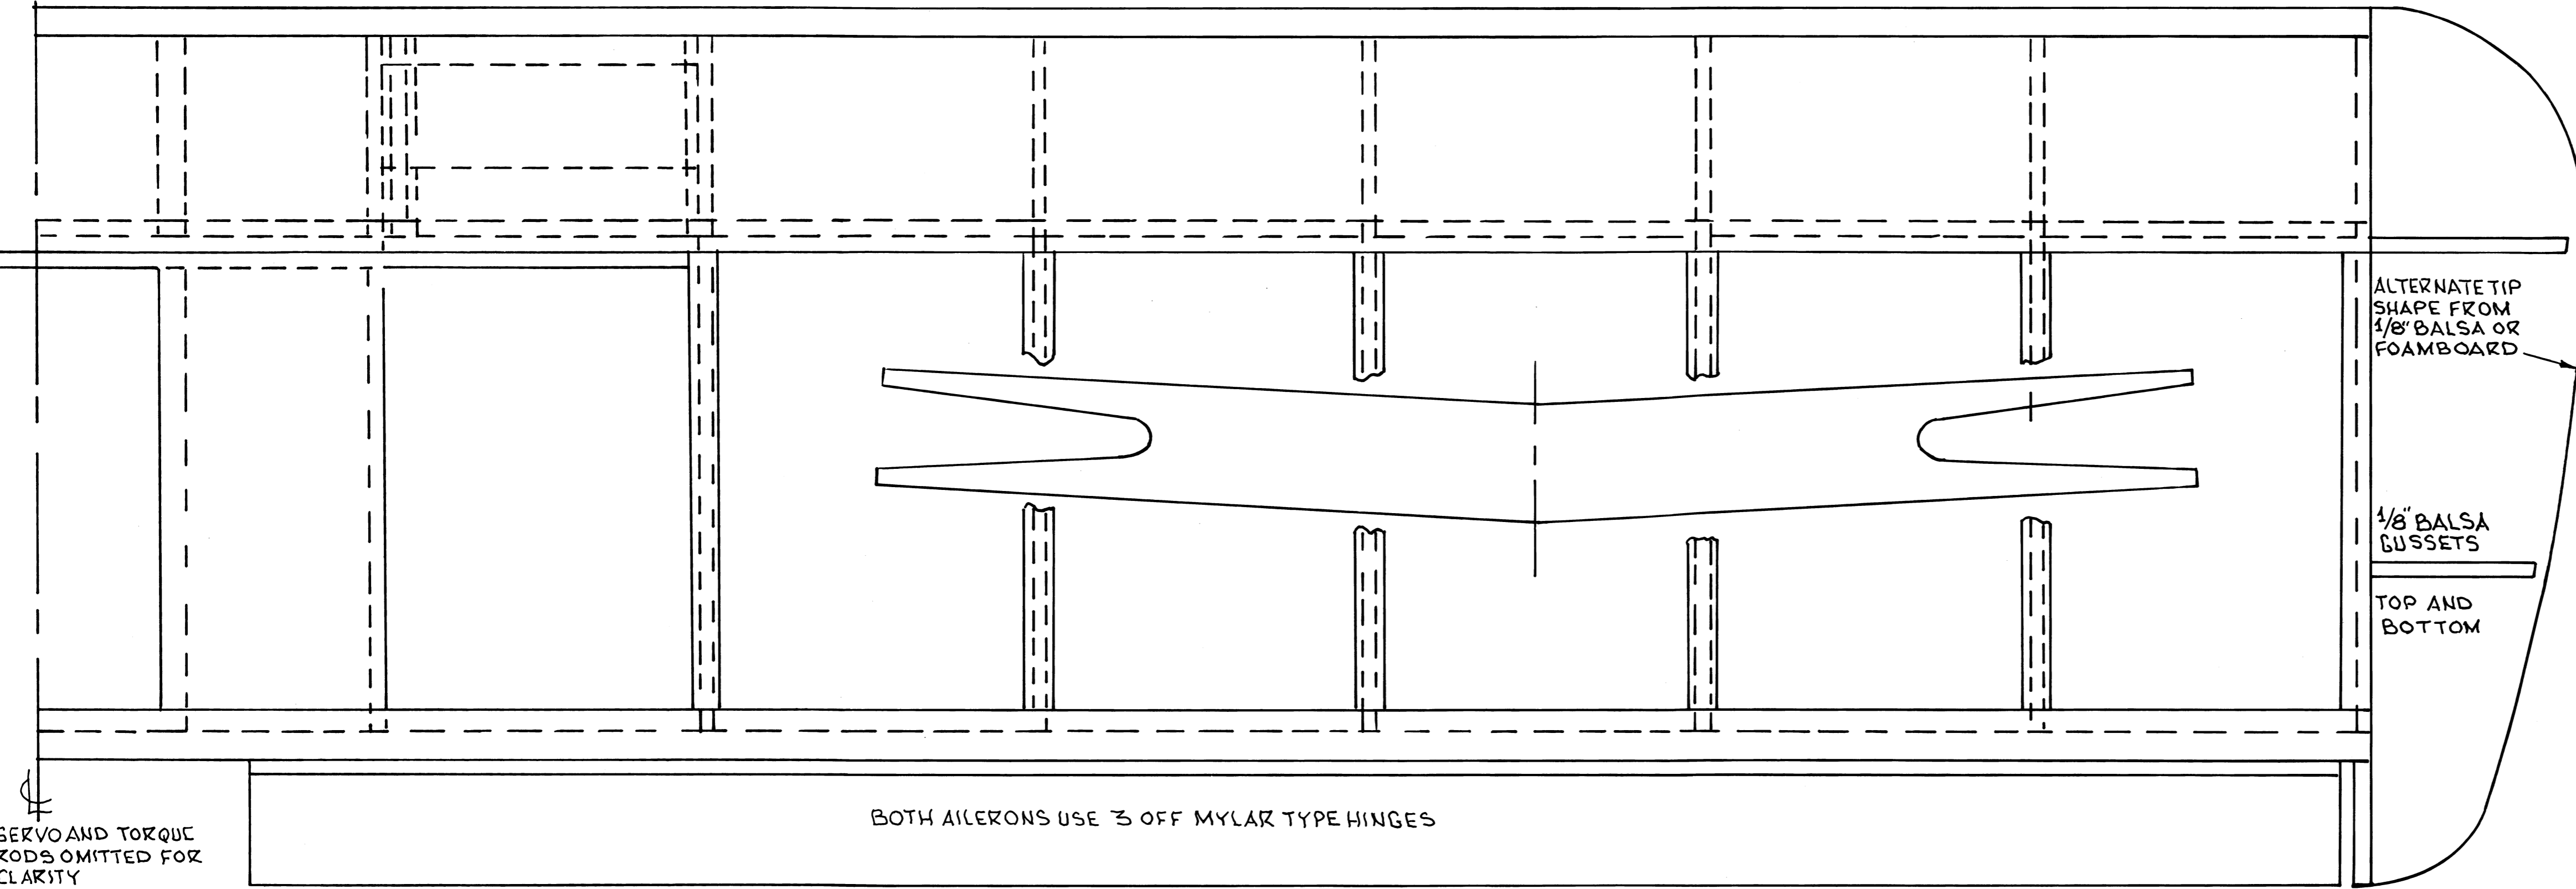

STARBOARD WING AND ALTERNATIVE TIP SHAPE

RC MODEL WORLD
MW2652
Beep
 Low wing sports model built from artists foamboard, balsa, spruce and ply.
 Span = 44.5-47.5"
 Power = 25-32. Four channel radio.
 Designed by Derek Woodward.
Code J
 © R/C Model World Plans Service