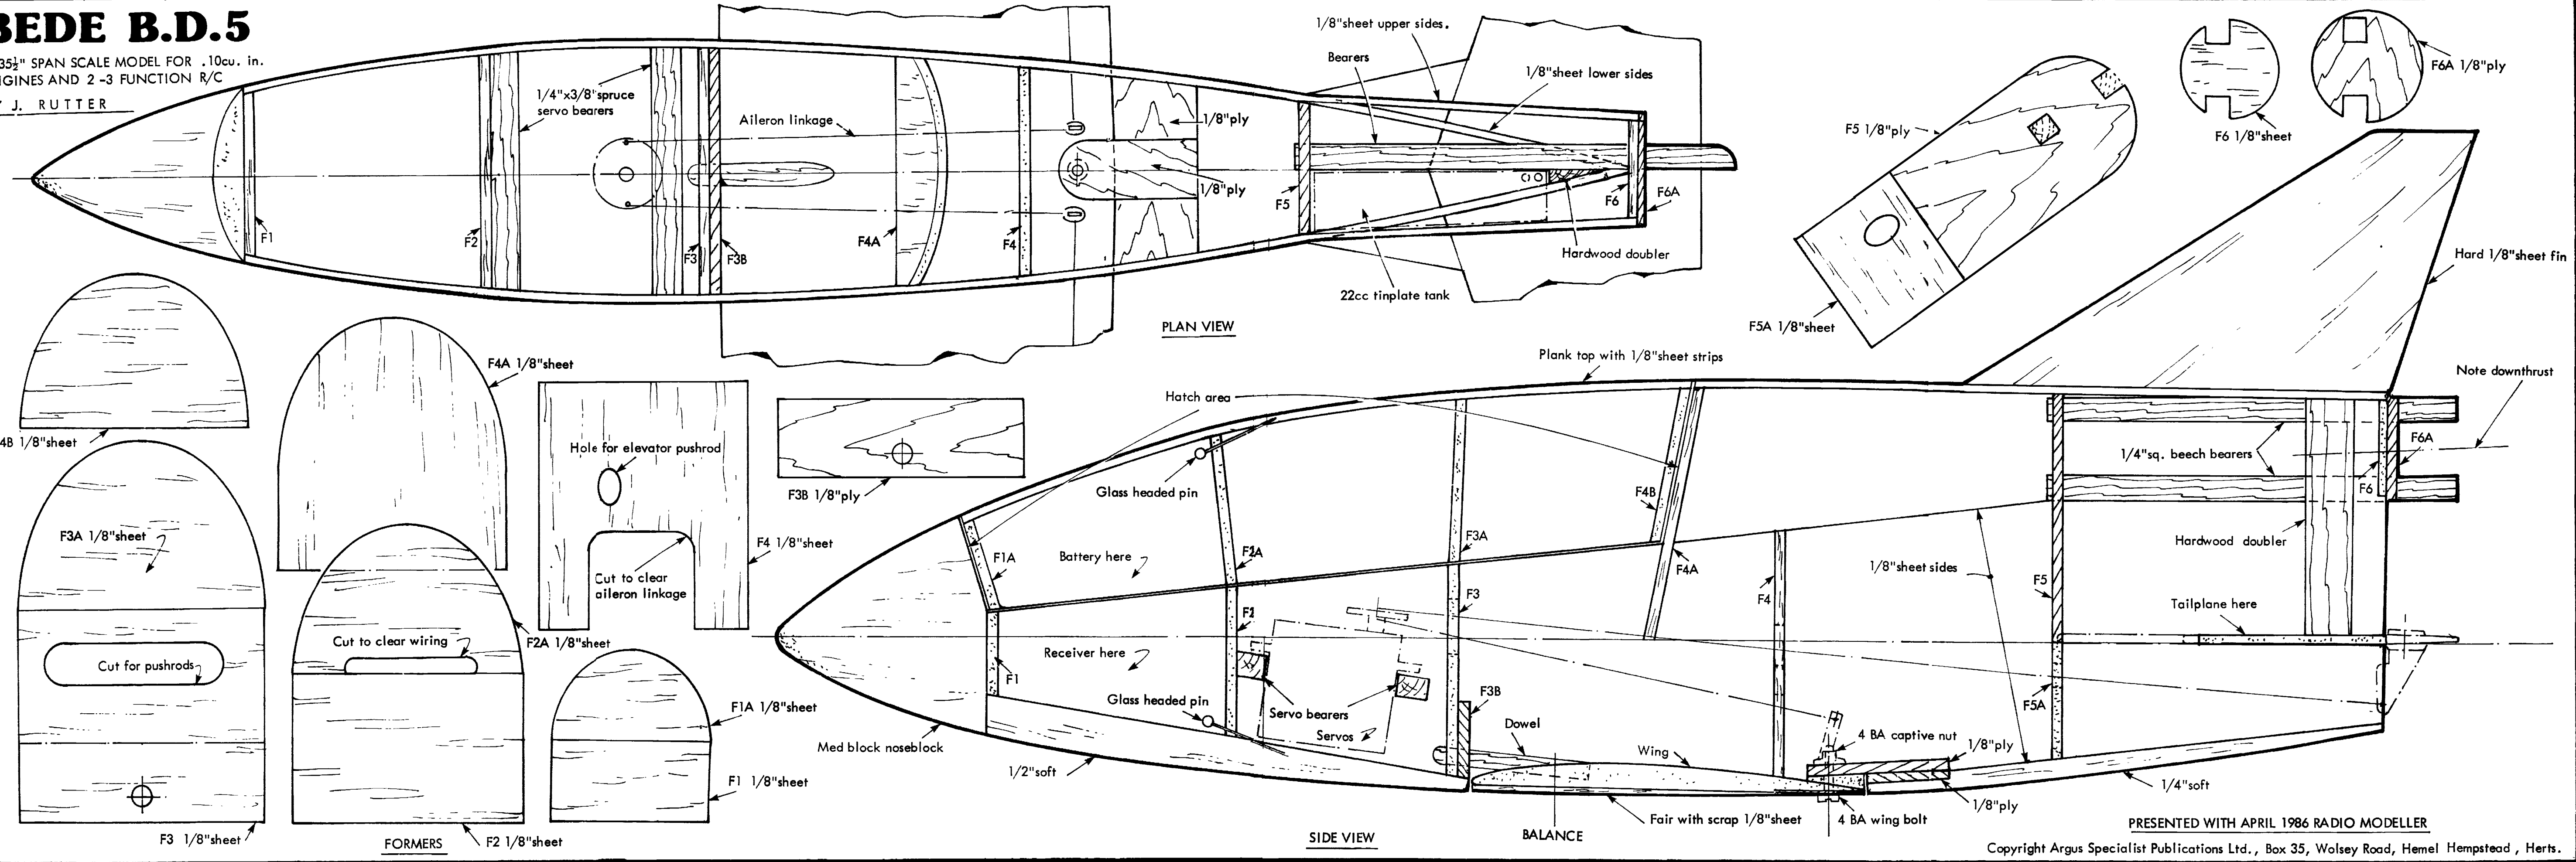

BEDE B.D.5

A 35 1/2" SPAN SCALE MODEL FOR .10cu. in. ENGINES AND 2-3 FUNCTION R/C

BY J. RUTTER

PRESENTED WITH APRIL 1986 RADIO MODELLER

Copyright Argus Specialist Publications Ltd., Box 35, Wolsey Road, Hemel Hempstead, Herts.