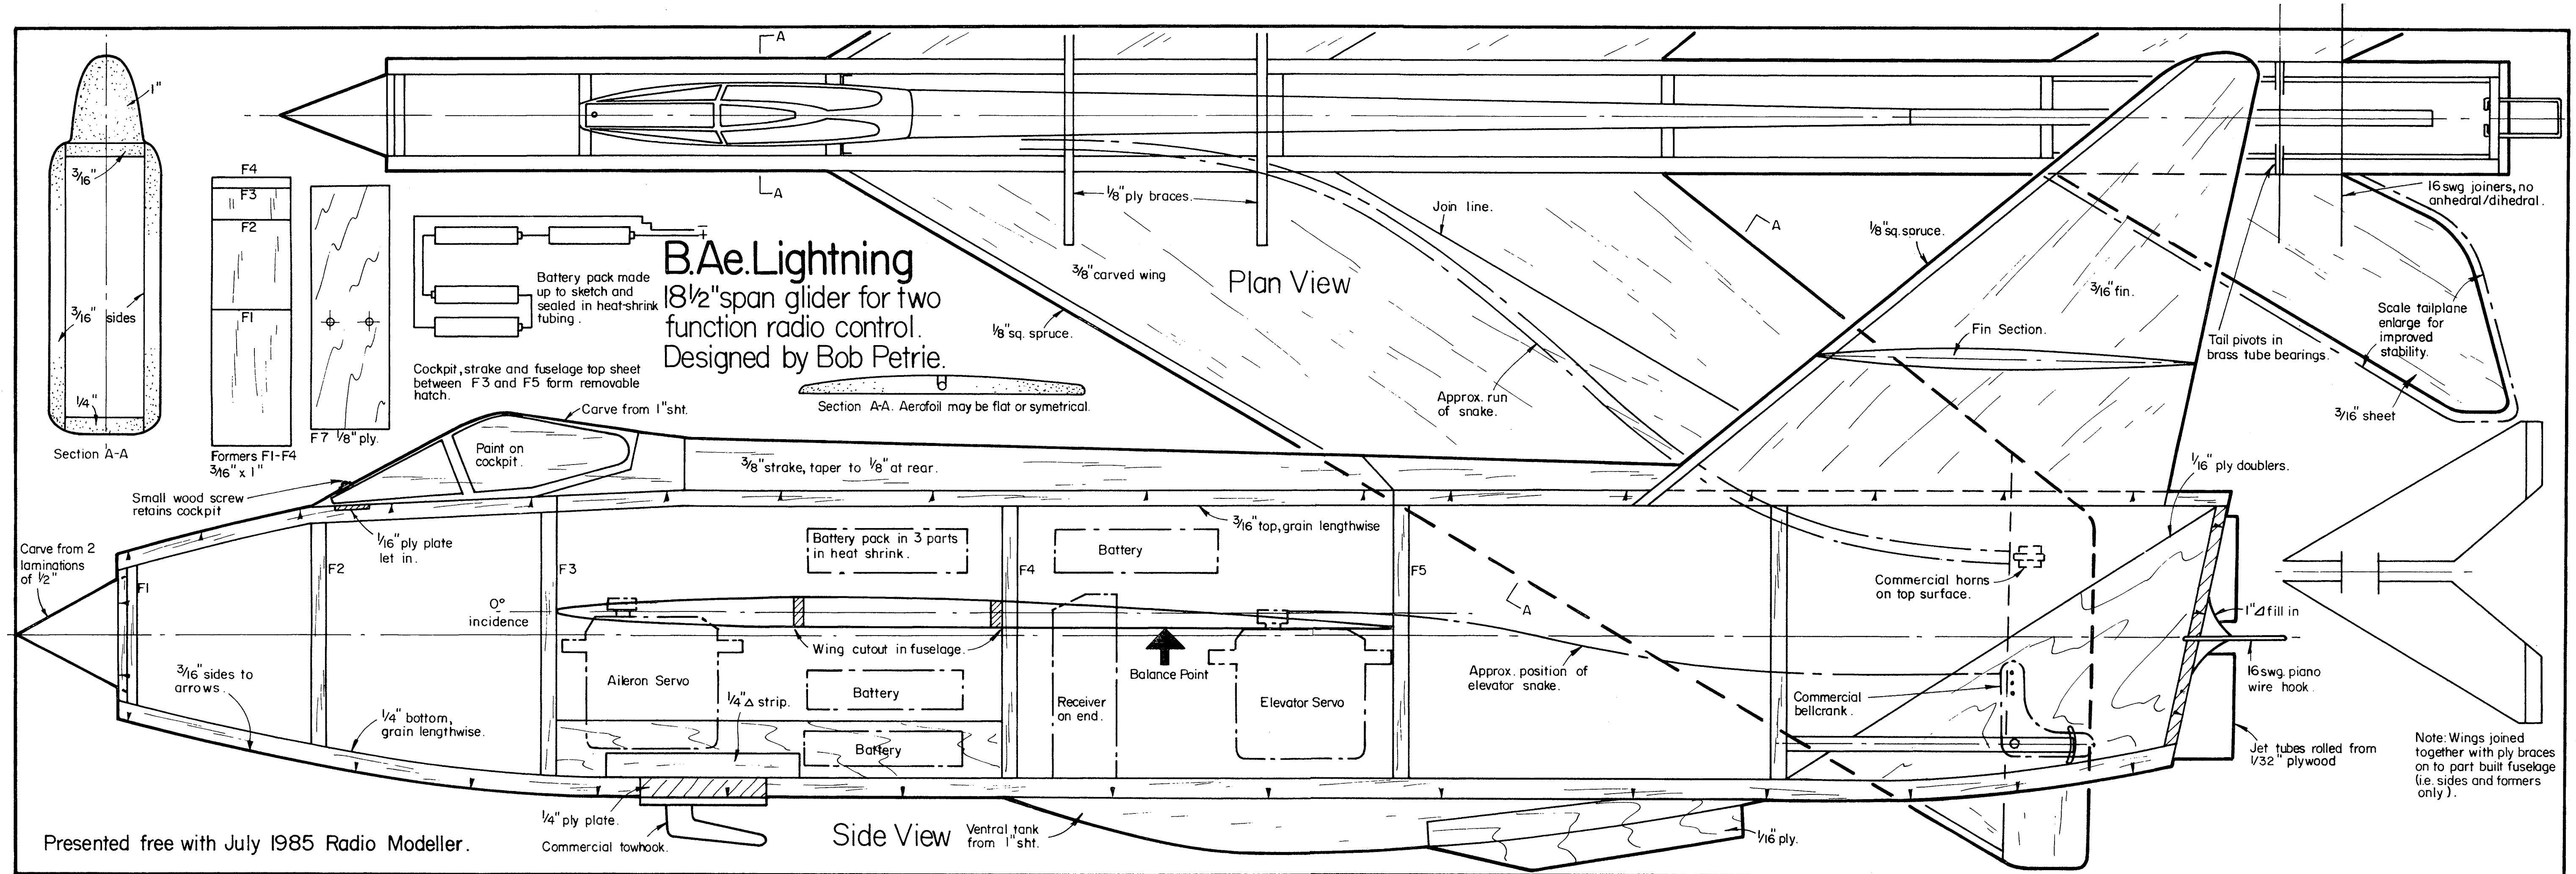

B.Ae. Lightning

18 1/2" span glider for two function radio control.
Designed by Bob Petrie.

Note: Wings joined together with ply braces on to part built fuselage (i.e. sides and formers only).