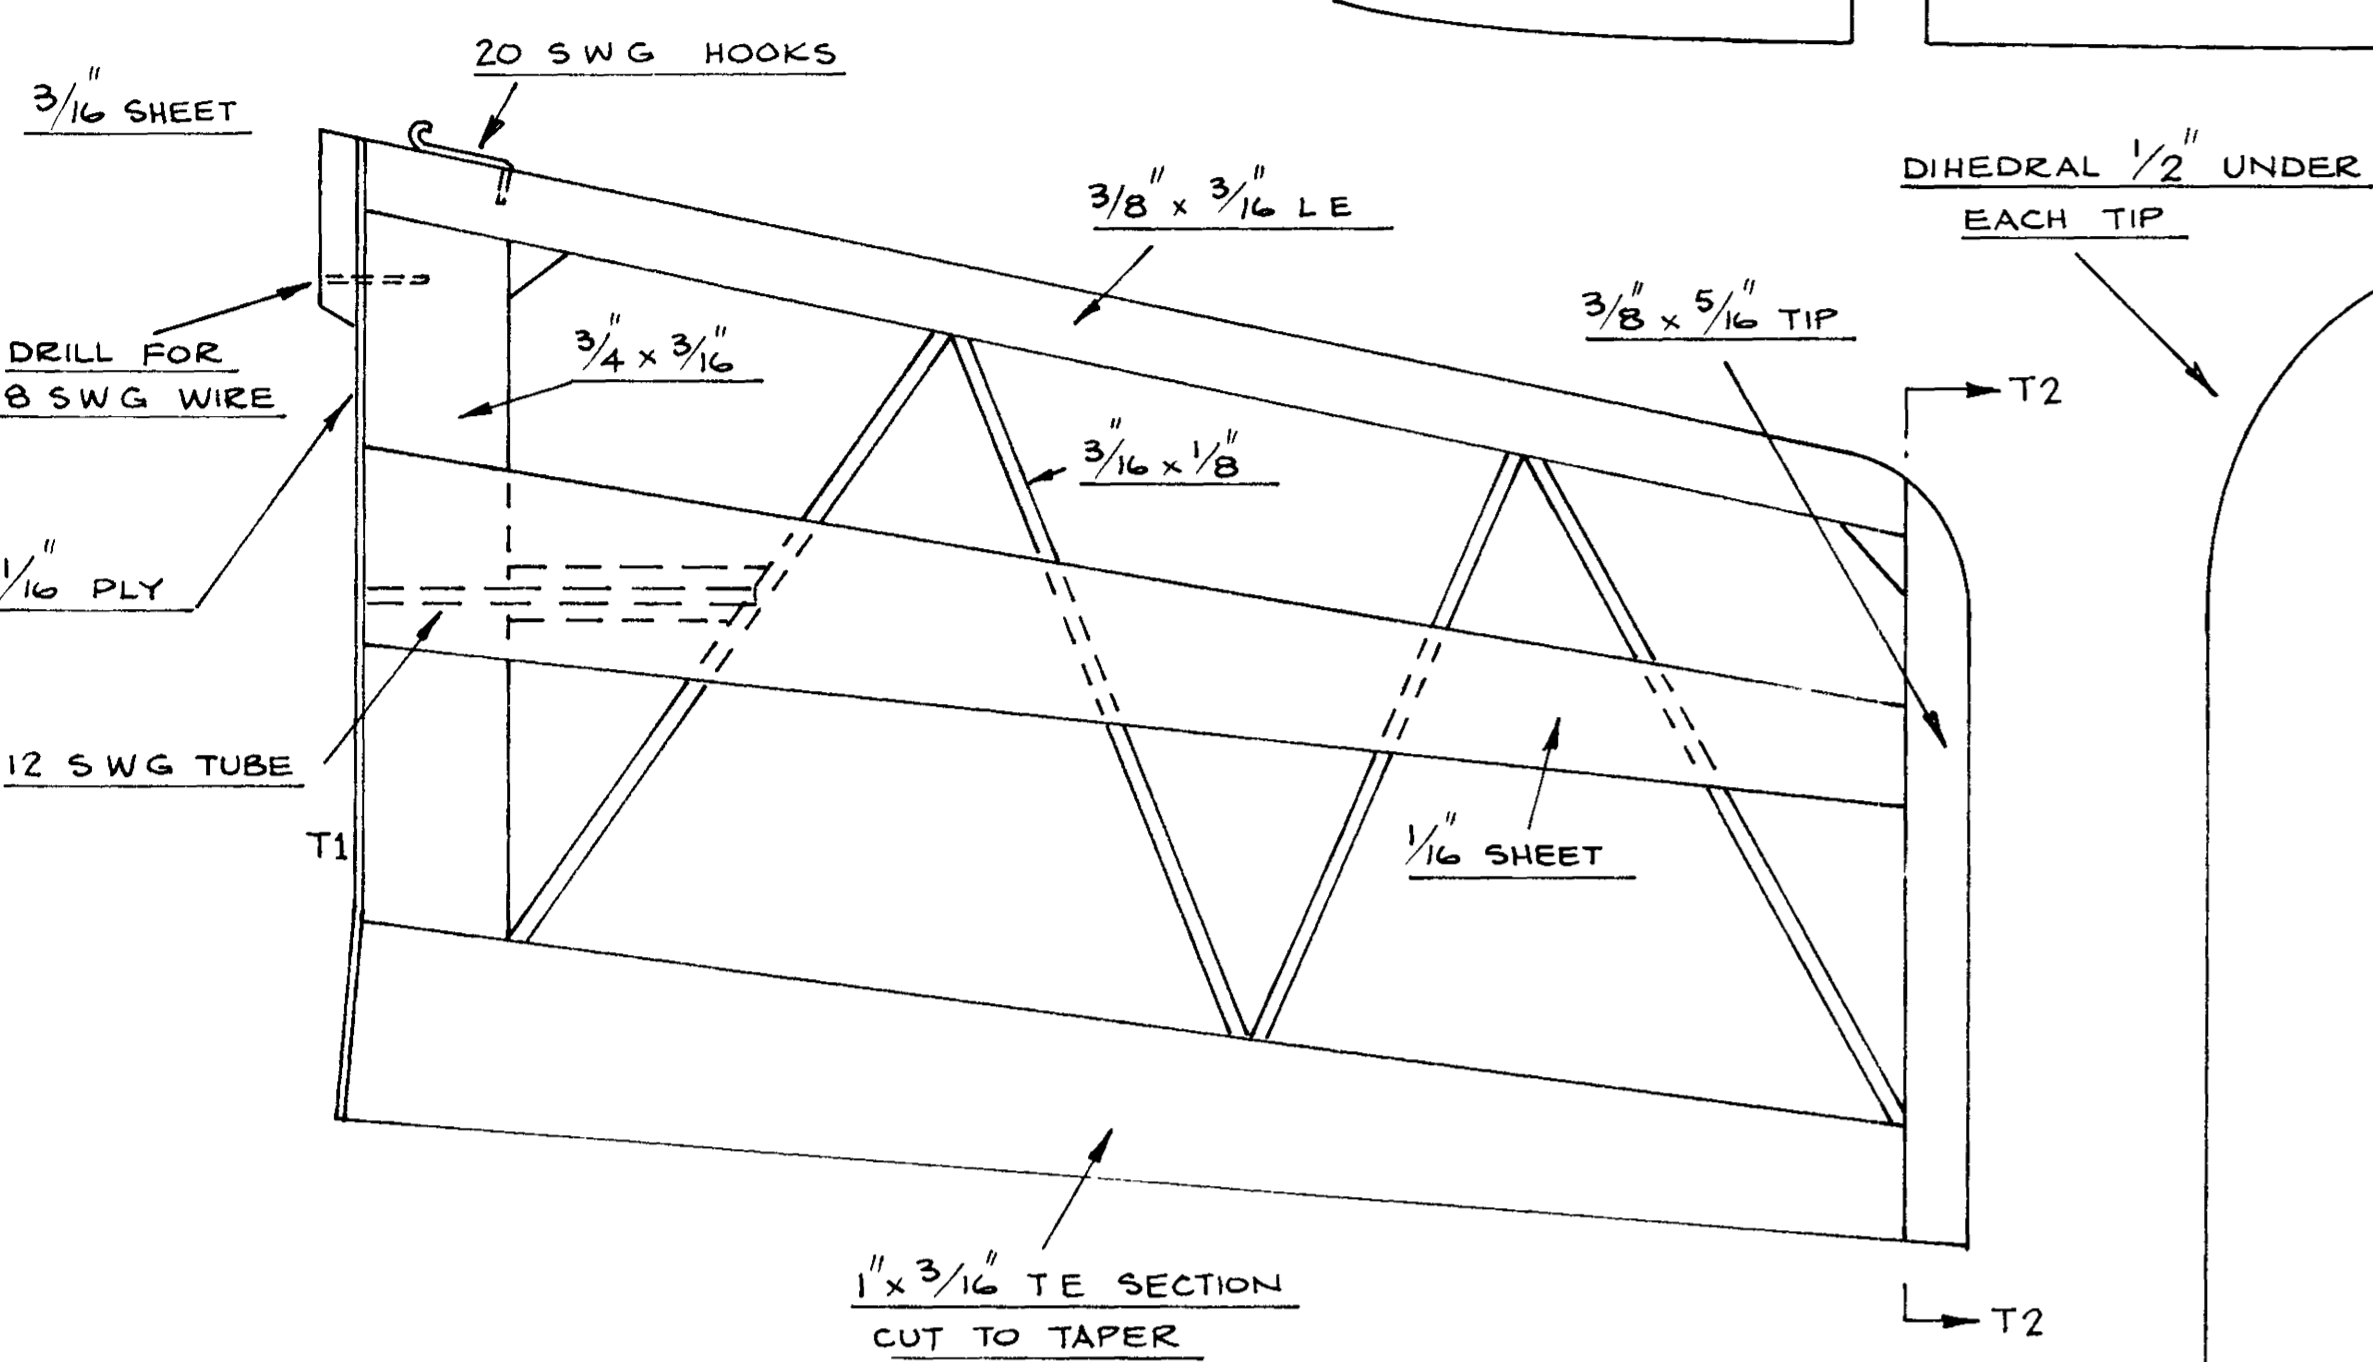

# AVENGER

by R.L. GRUJINY

A 49 1/2 in. span sport and fly on slope soarer for 2 function propo

RADIO MODELLER 84 High Street, Teddington, Middlesex

WEIGHT 21b 3oz

NOTE  
ALL WOOD UNLESS OTHERWISE STATED  
TO BE MEDIUM TO SOFT Balsa