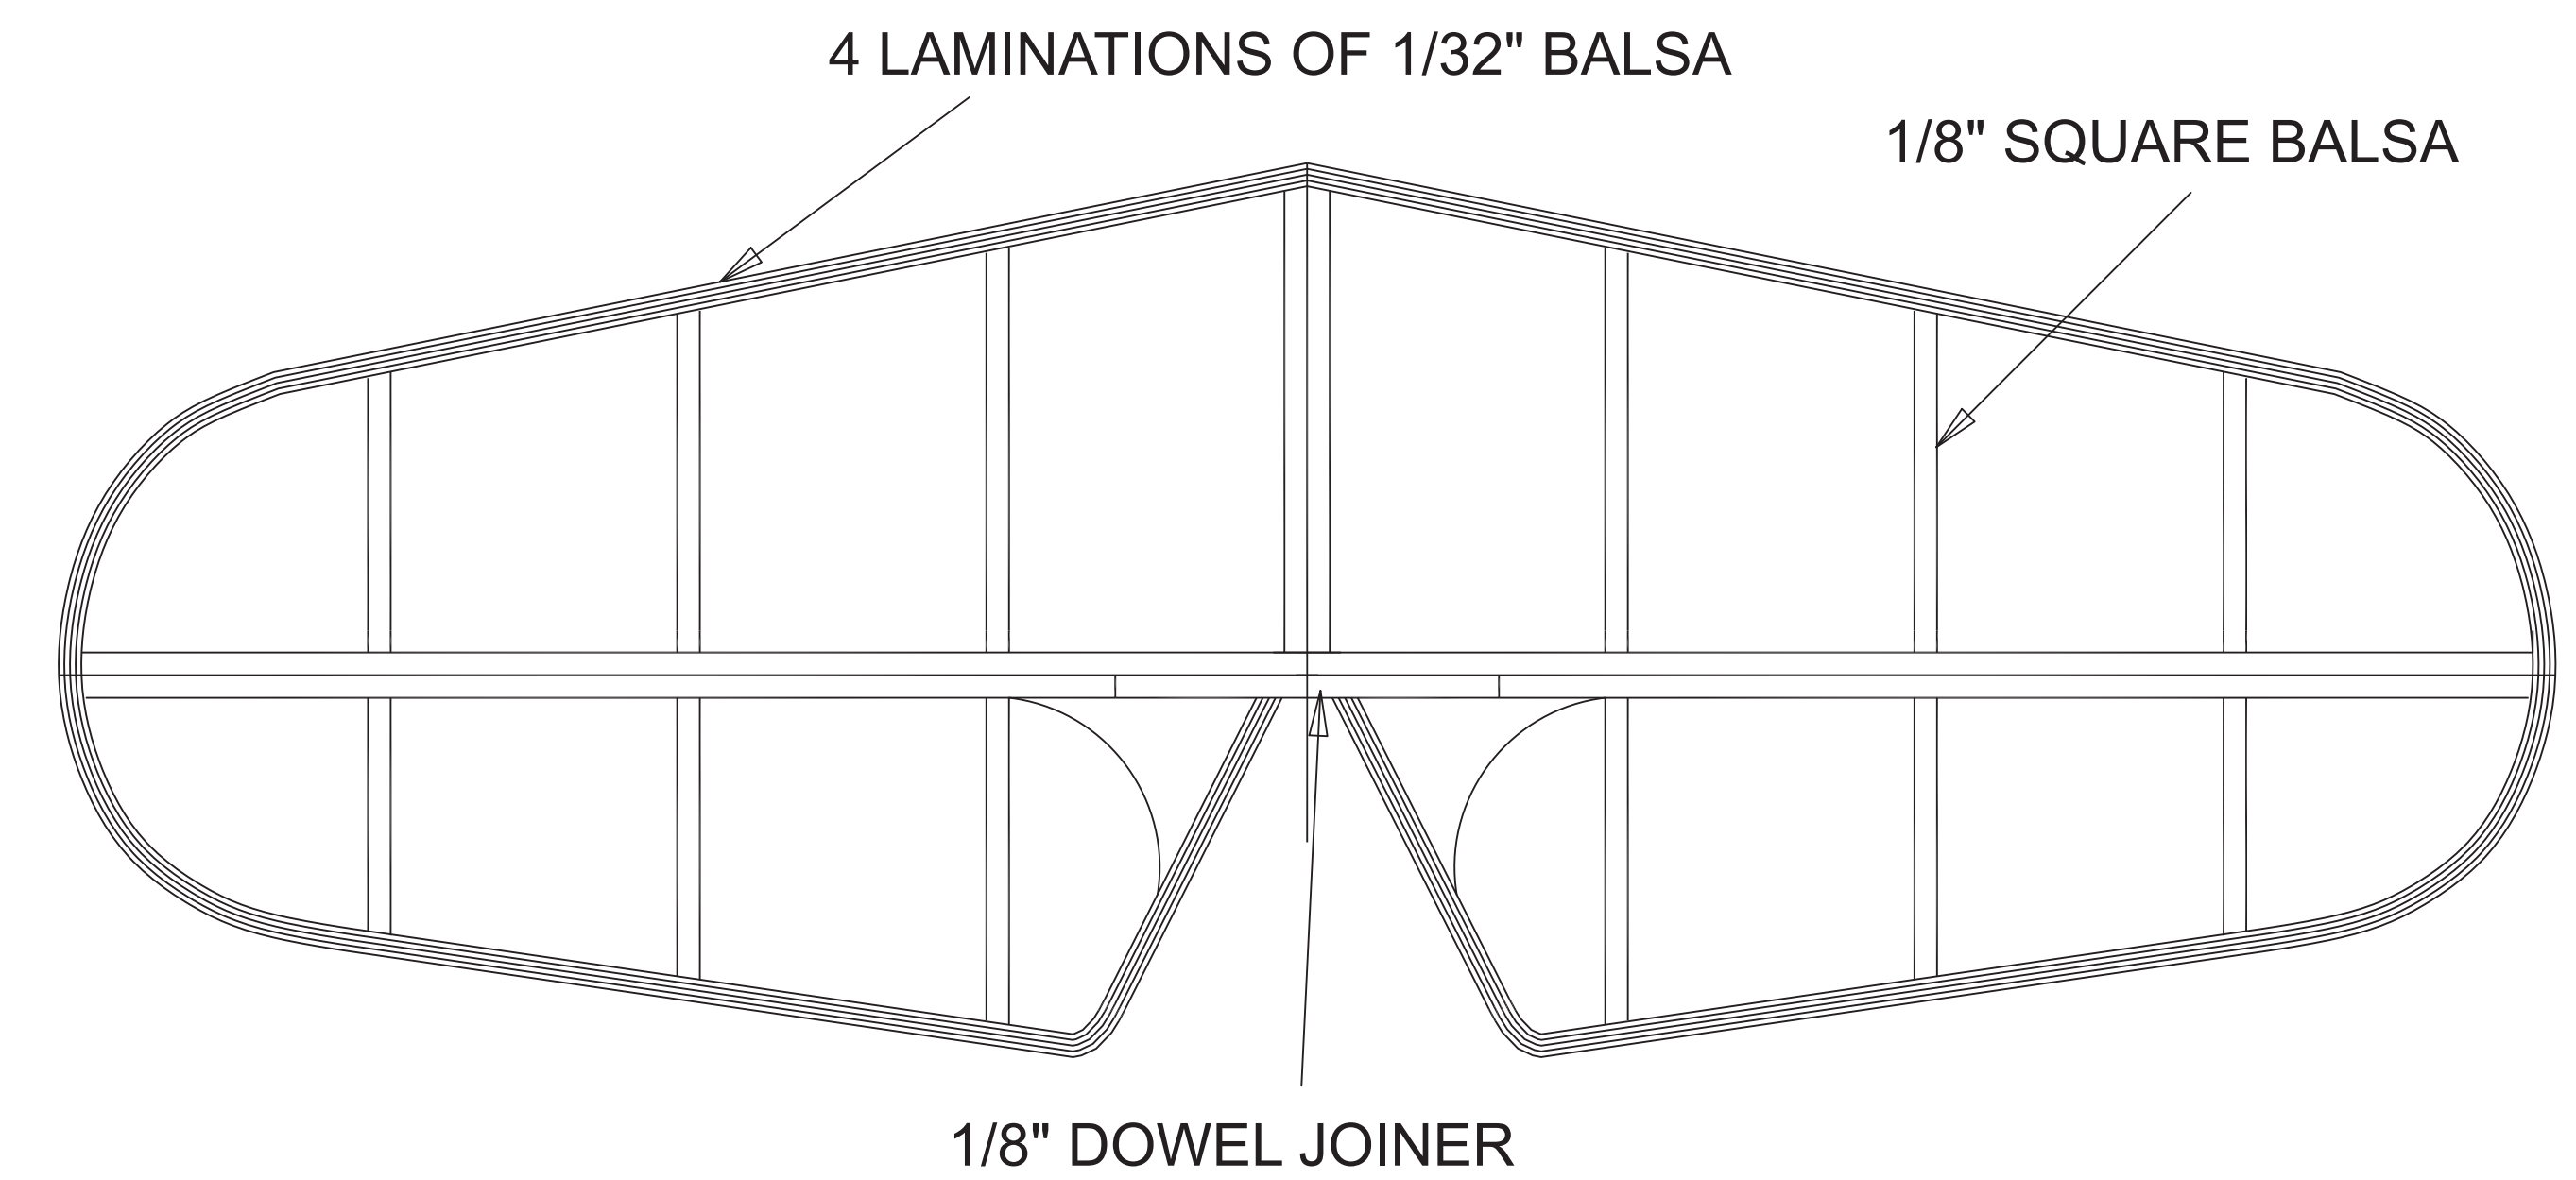

1/32" Balsa LAMINATIONS

AERONCA L-3

SPEED 400 MODEL

DESIGNED AND DRAWN BY ROGER WINGER

WINGSPAN 40"

WINGAREA 229 SQ. IN

WINGER MODELS