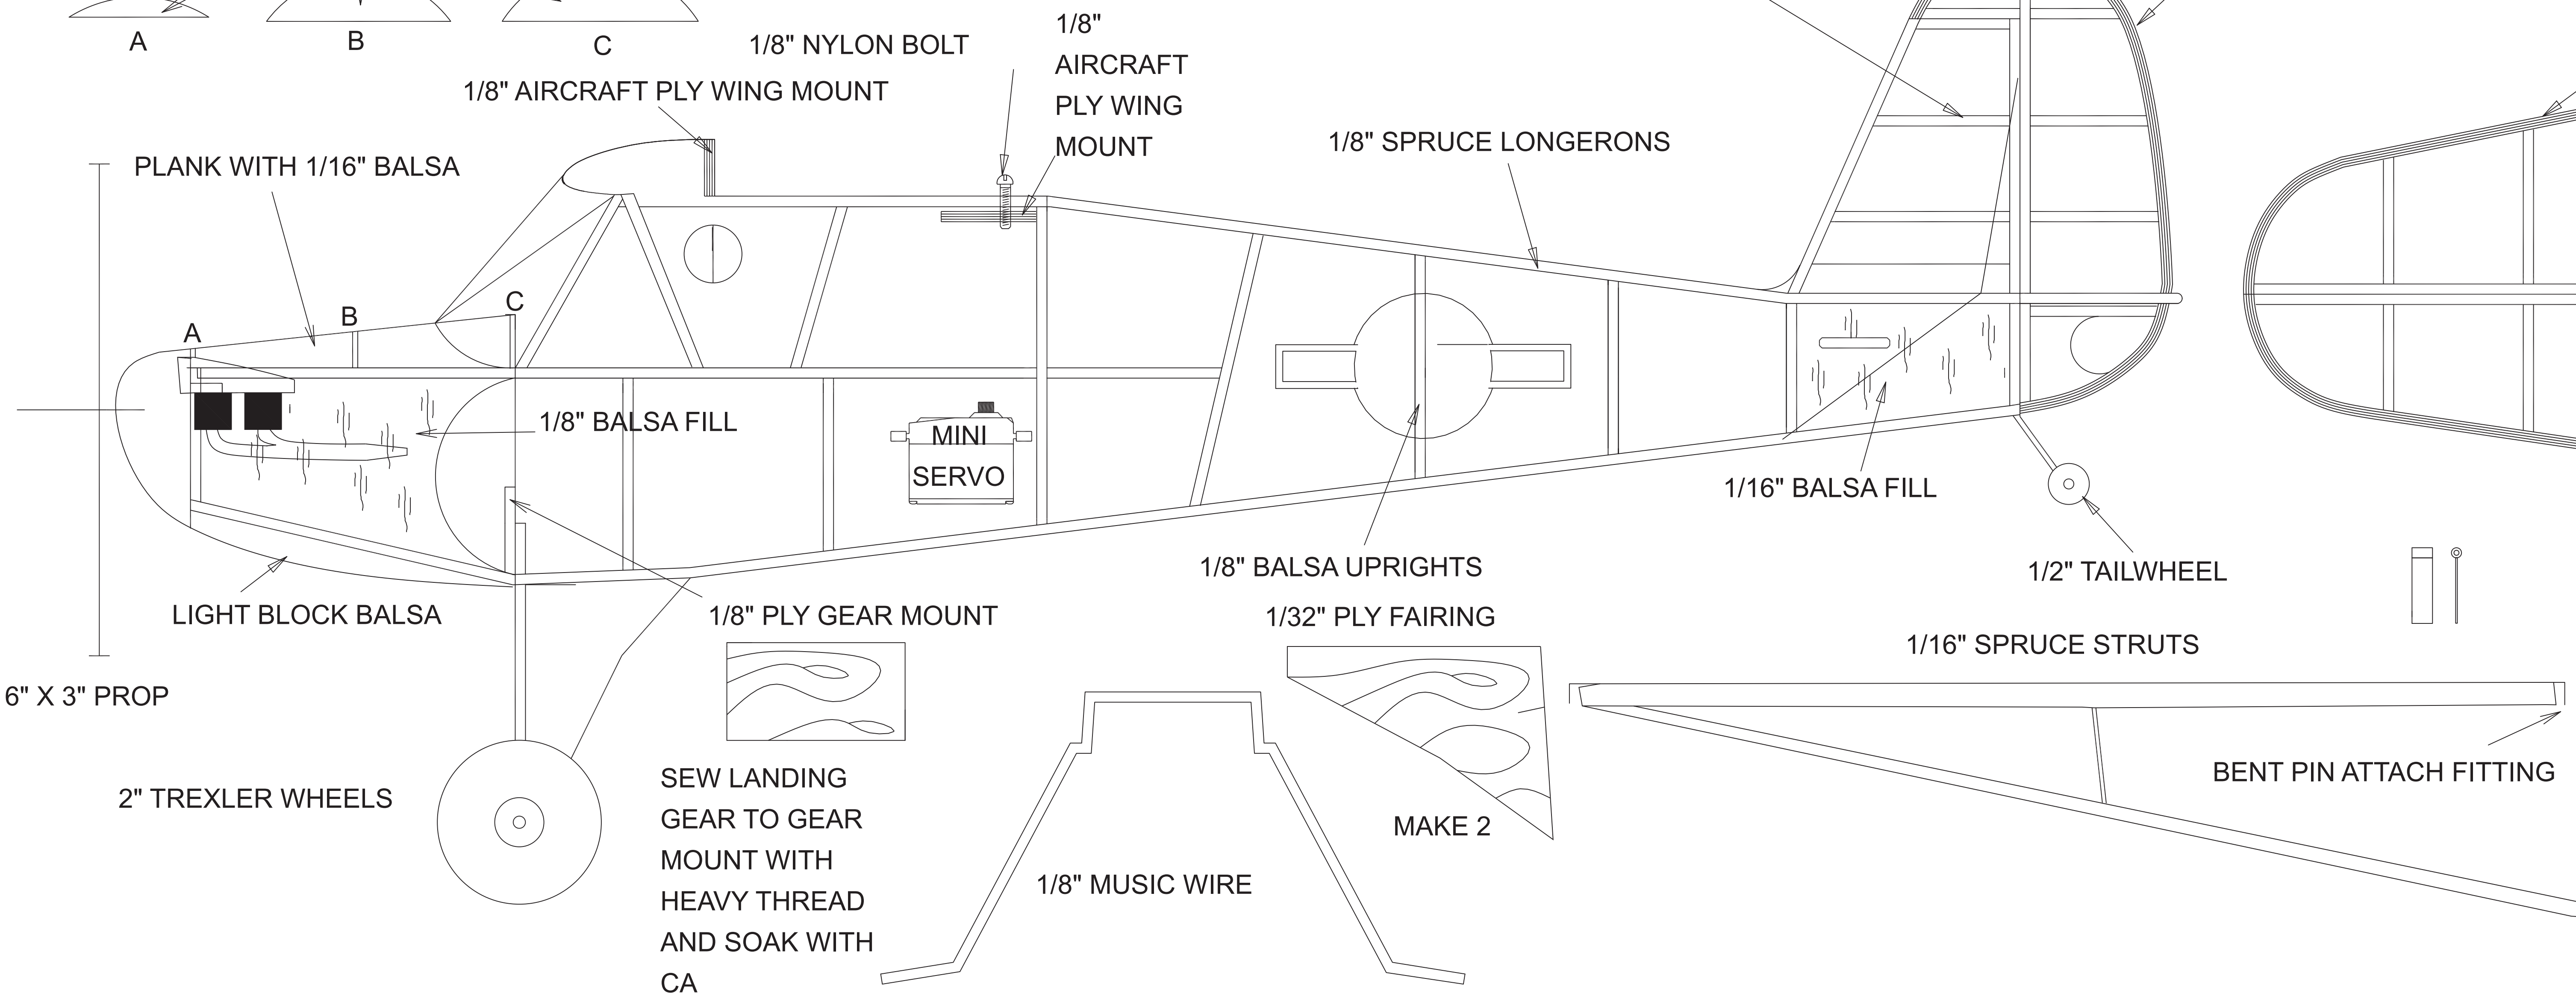

1/32" Balsa LAMINATIONS

AERONCA L-3

SPEED 400 MODEL

DESIGNED AND DRAWN BY ROGER WINGER

WINGSPAN 40"

WINGAREA 229 SQ. IN

WINGER MODELS