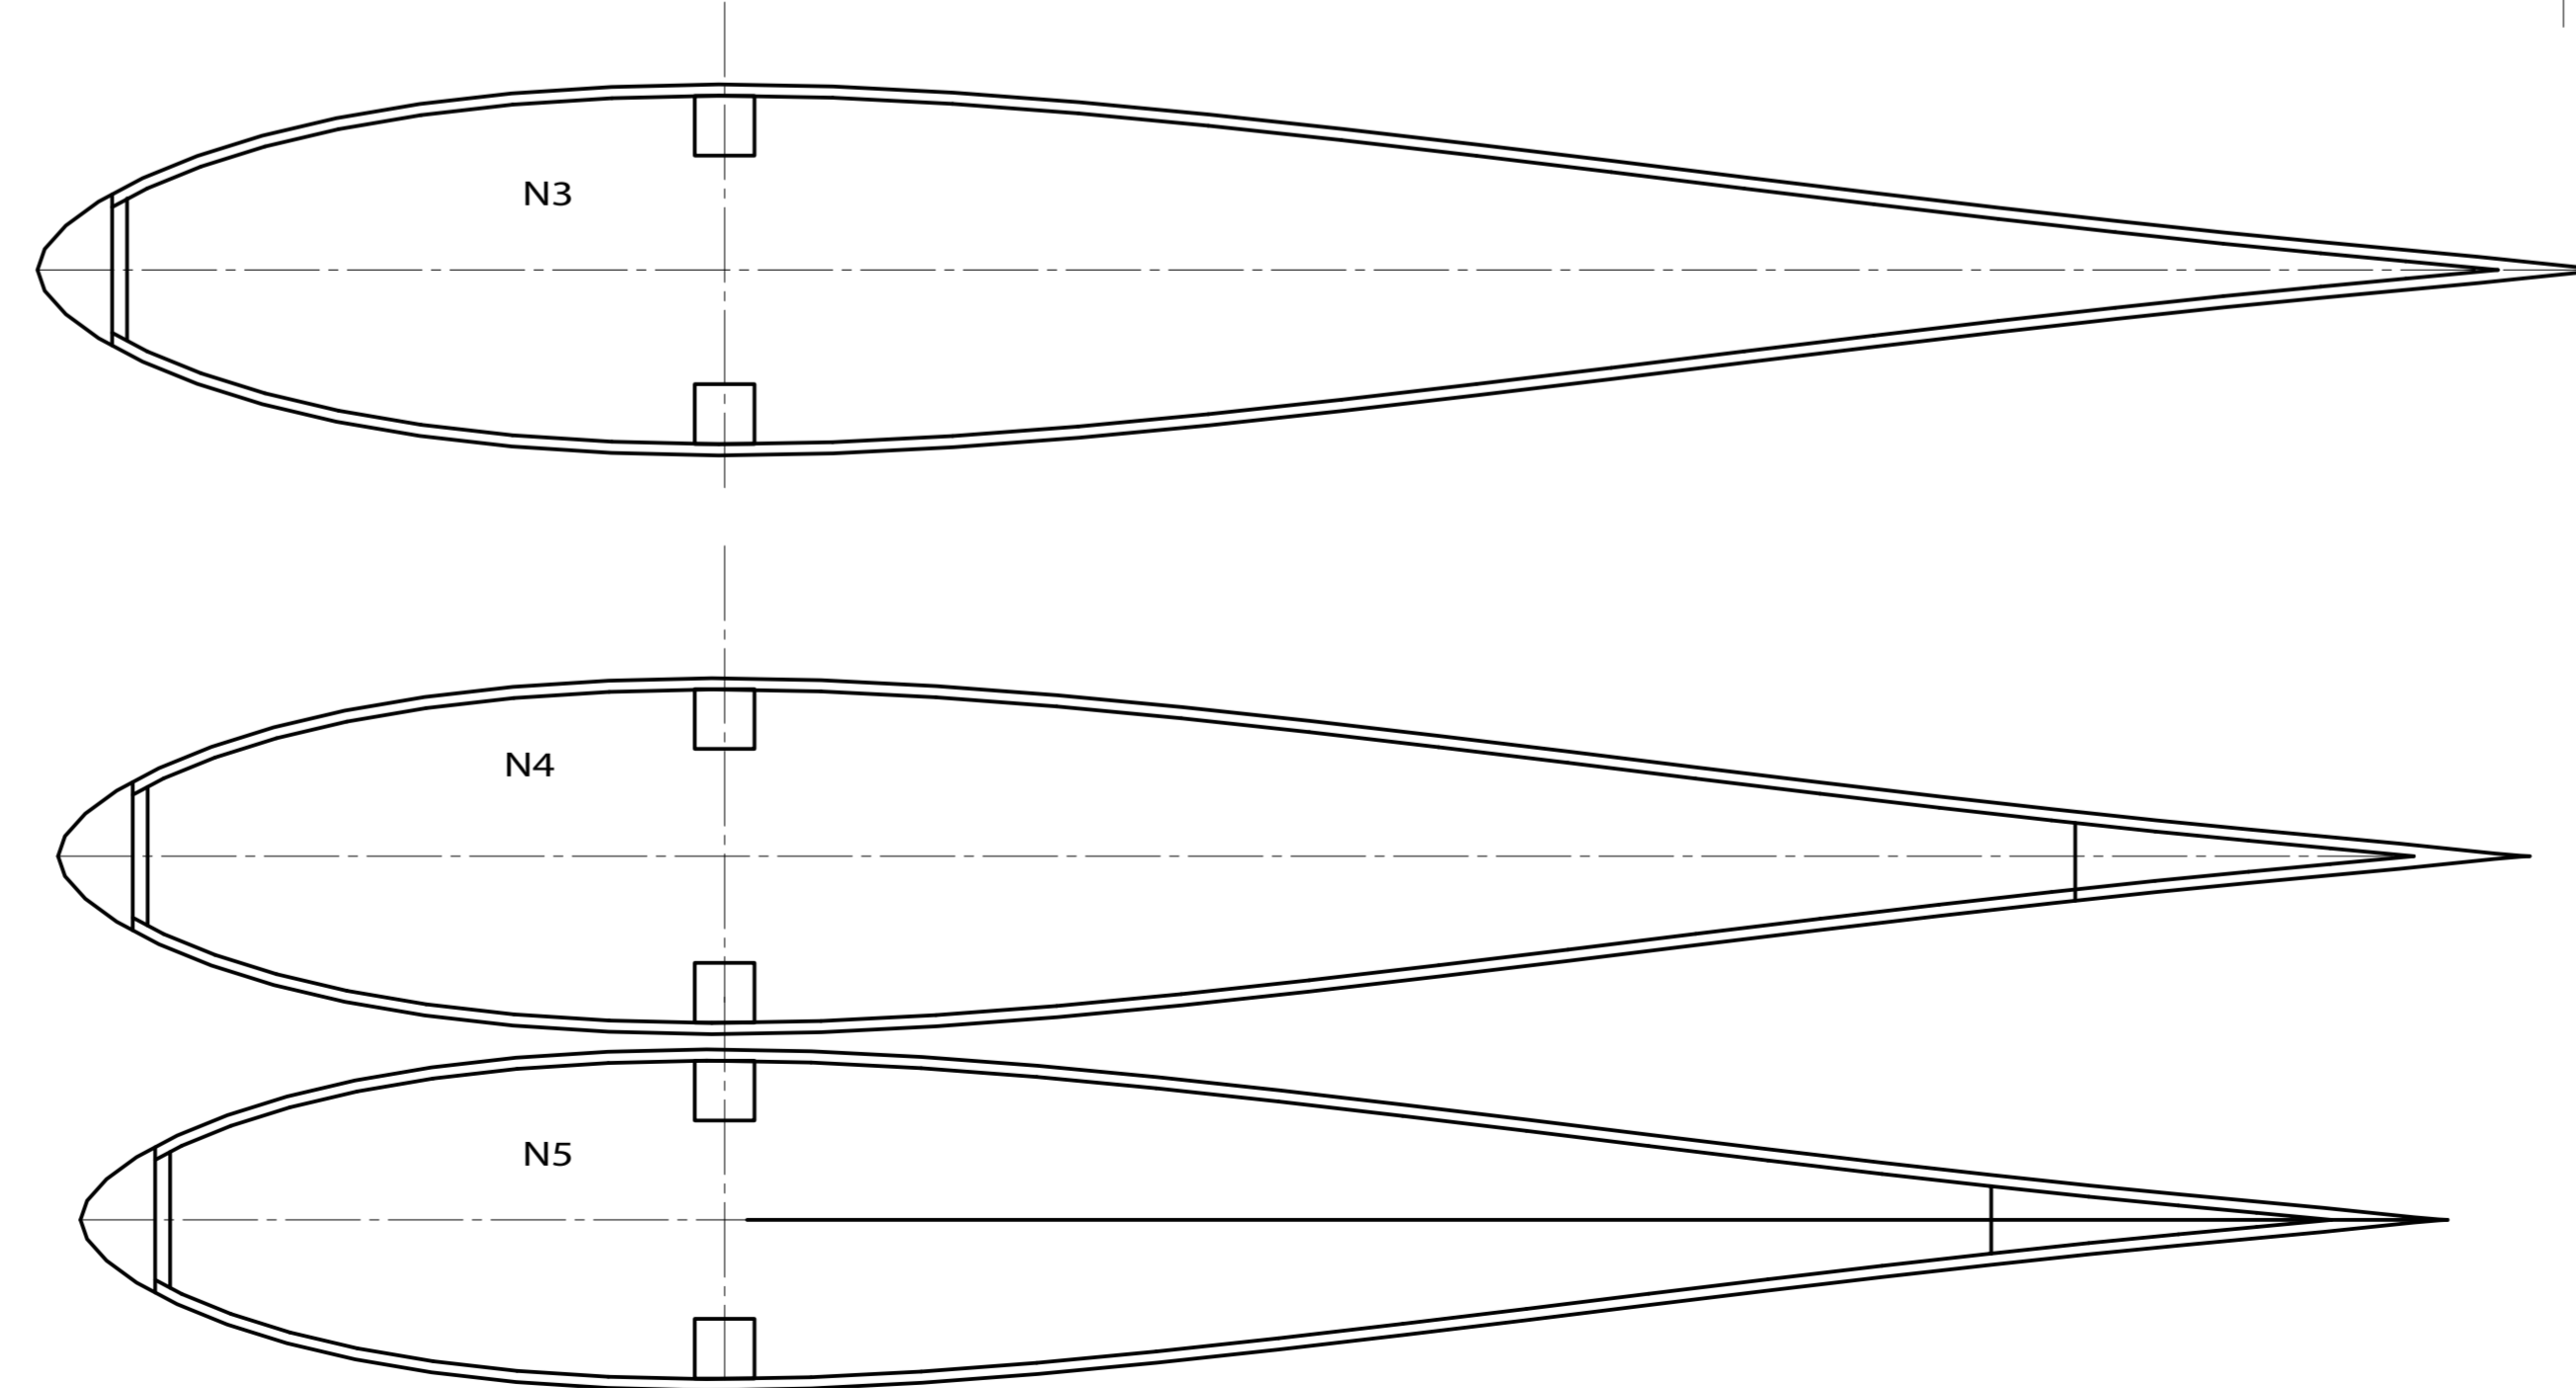

Couples C4, C5, C6, C7 C8, C9 Balsa 3 mm

Remarq	Quantity	Cap 232 Env 1500 mm	Article No/Reference
Designed by	Checked by	Approved by - date	File name
Begin here			File name
		Date	Scale 1/1
		199	
Fuselage , dérive , radio			
CAP 232			Edition Sheet

Profondeur

Balsa ep. 8 mm

Clé d'aile
CTP 3 mm

Itemref	Quantity	Cap 232	Env 1500 mm	Article No./Reference		
Designed by Veigle René	Checked by	Approved by - date	Filename Cap 232_Aile.Mk	Date 25/11/99	Scale 1/1	
CAP 232				Aile et empennages		
Edition				Sheet		