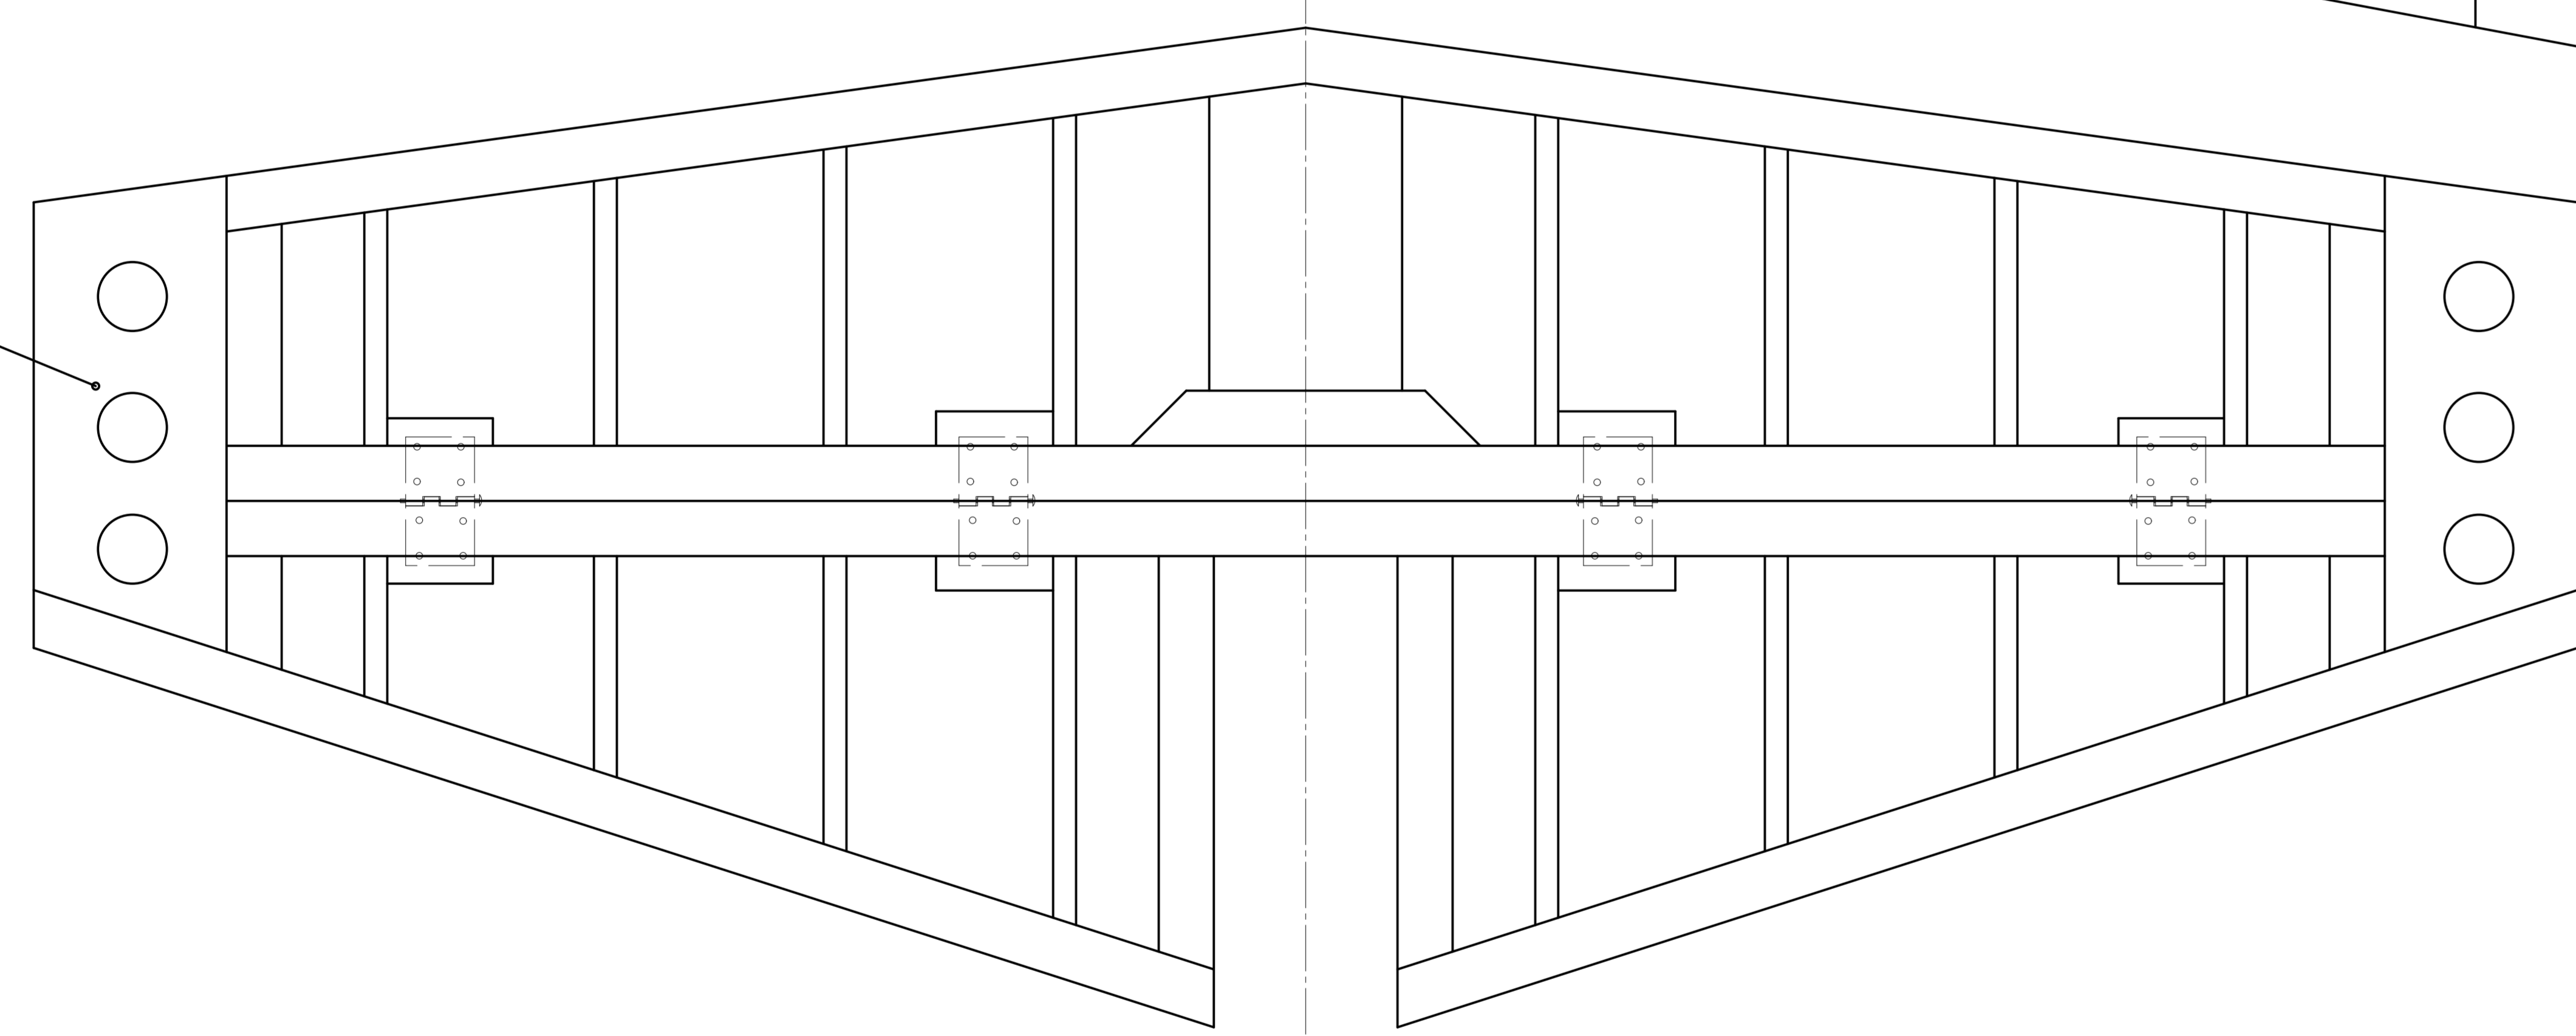

Couples C4, C5, C6, C7 C8, C9 Balsa 3 mm

Remarq	Quantity	Cap 232 Env 1500 mm	Article No/Reference
Designed by	Checked by	Approved by - date	File name
Begin here			File name
		Date	Scale 1/1
		199	
Fuselage , dérive , radio			
CAP 232			Edition Sheet

Profondeur

Balsa ep. 8 mm

Clé d'aile
CTP 3 mm

Itemref	Quantity	Cap 232	Env 1500 mm	Article No./Reference		
Designed by Veigle René	Checked by	Approved by - date	Filename Cap 232_Aile.Mk	Date 25/11/99	Scale 1/1	
CAP 232				Aile et empennages		
Edition				Sheet		