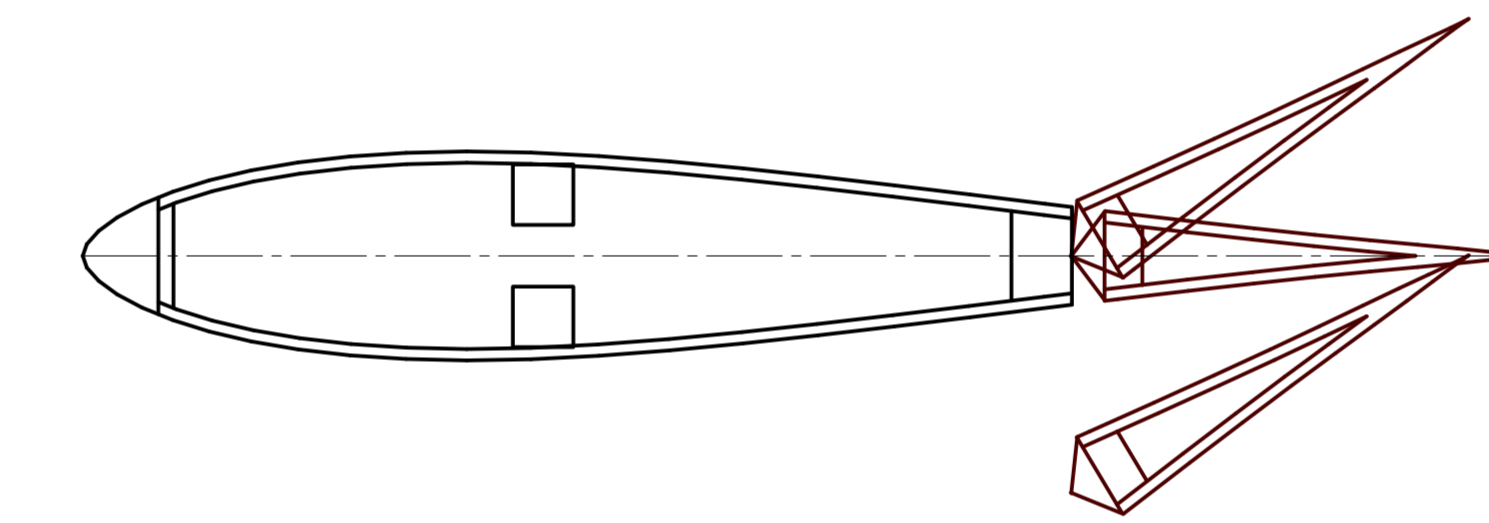

Couples C4, C5, C6, C7 C8, C9 Balsa 3 mm

Remarq	Quantity	Cap 232 Env 1500 mm	Article No/Reference
Designed by	Checked by	Approved by - date	File name
Begin here			File name
		Date	Scale 1/1
		199	
Fuselage , dérive , radio			
CAP 232			Edition Sheet

Profondeur

Balsa ep. 8 mm

Clé d'aile
CTP 3 mm

Itemref	Quantity	Cap 232	Env 1500 mm	Article No./Reference		
Designed by Veigle René	Checked by	Approved by - date	Filename Cap 232_Aile.Mk	Date 25/11/99	Scale 1/1	
CAP 232				Aile et empennages		
Edition				Sheet		