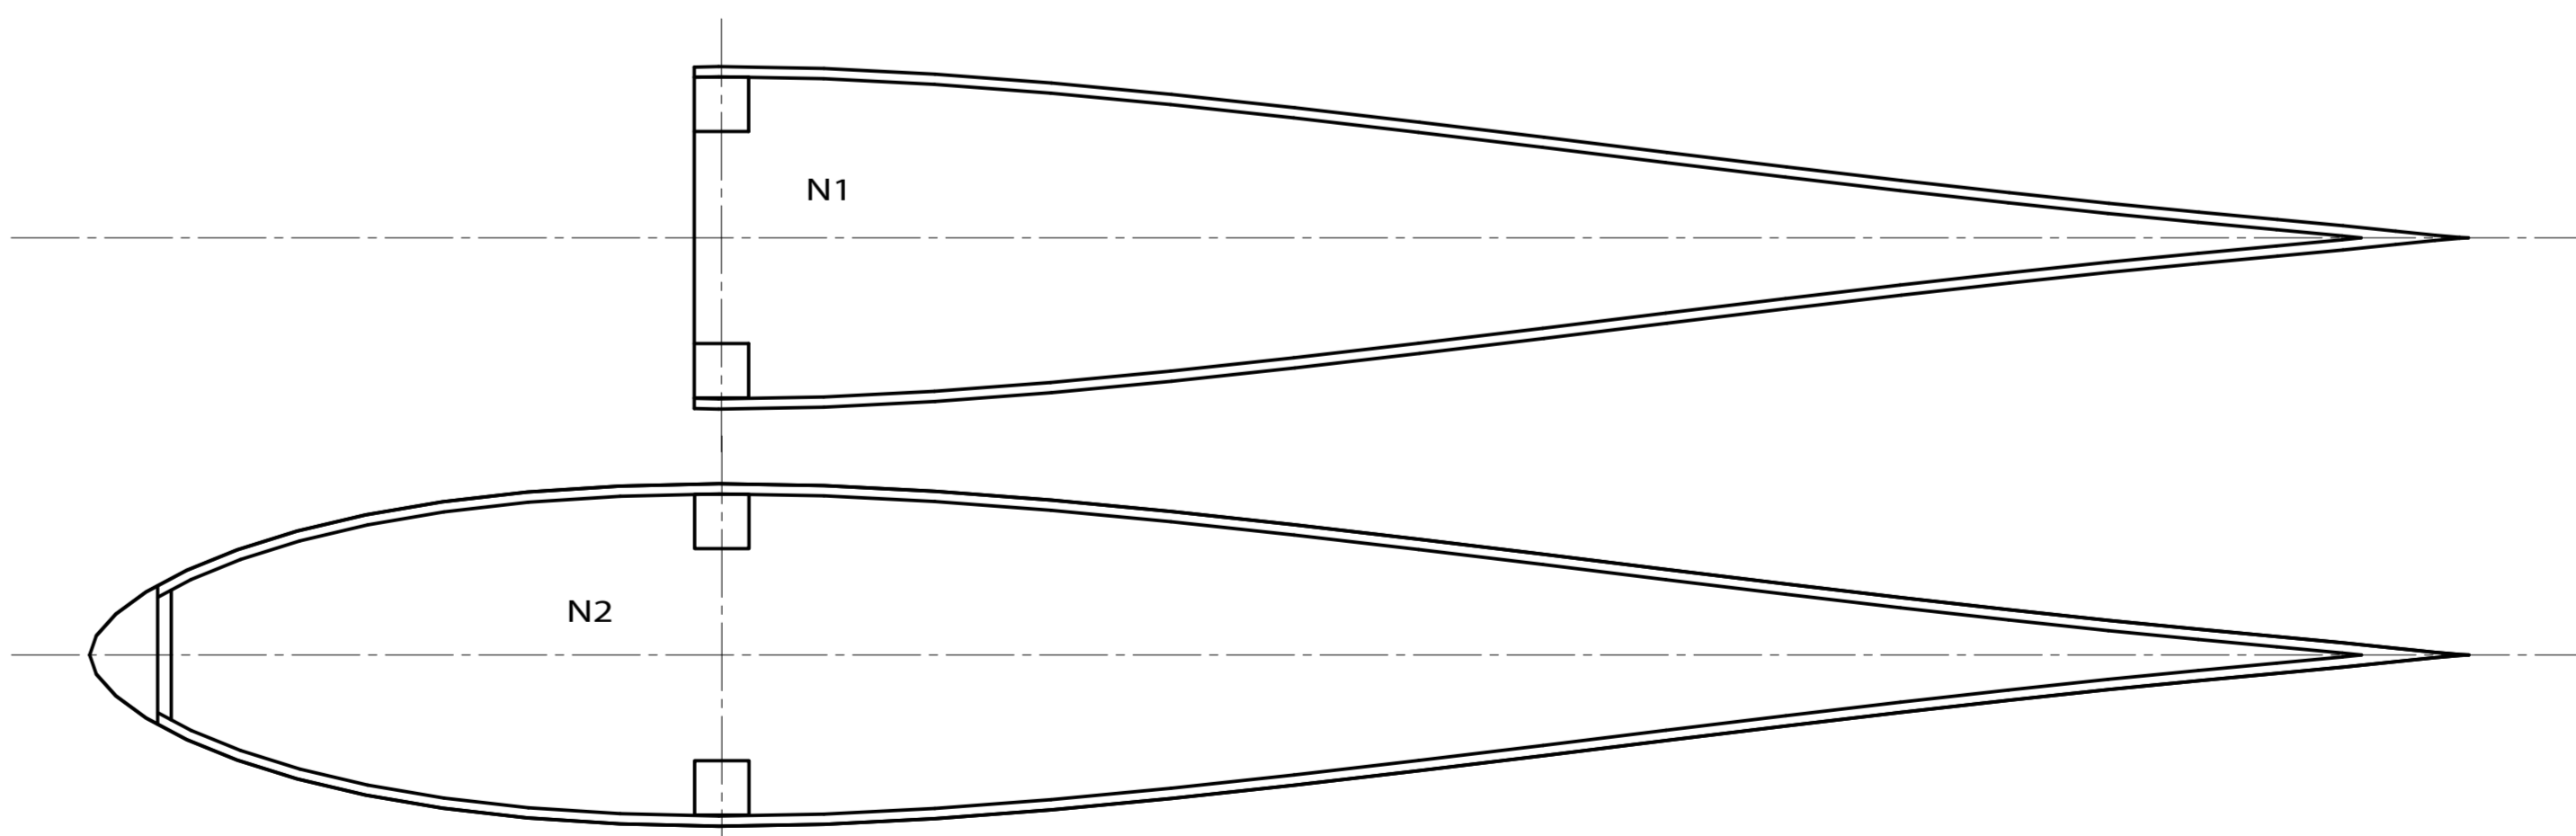

Couples C4, C5, C6, C7 C8, C9 Balsa 3 mm

Remarq	Quantity	Cap 232 Env 1500 mm	Article No/Reference
Designed by	Checked by	Approved by - date	File name
Begin here			File name
		Date	Scale 1/1
		199	
Fuselage , dérive , radio			
CAP 232			Edition Sheet

Profondeur

Balsa ep. 8 mm

Clé d'aile
CTP 3 mm

Itemref	Quantity	Cap 232	Env 1500 mm	Article No./Reference		
Designed by Veigle René	Checked by	Approved by - date	Filename Cap 232_Aile.Mk	Date 25/11/99	Scale 1/1	
CAP 232				Aile et empennages		
Edition				Sheet		