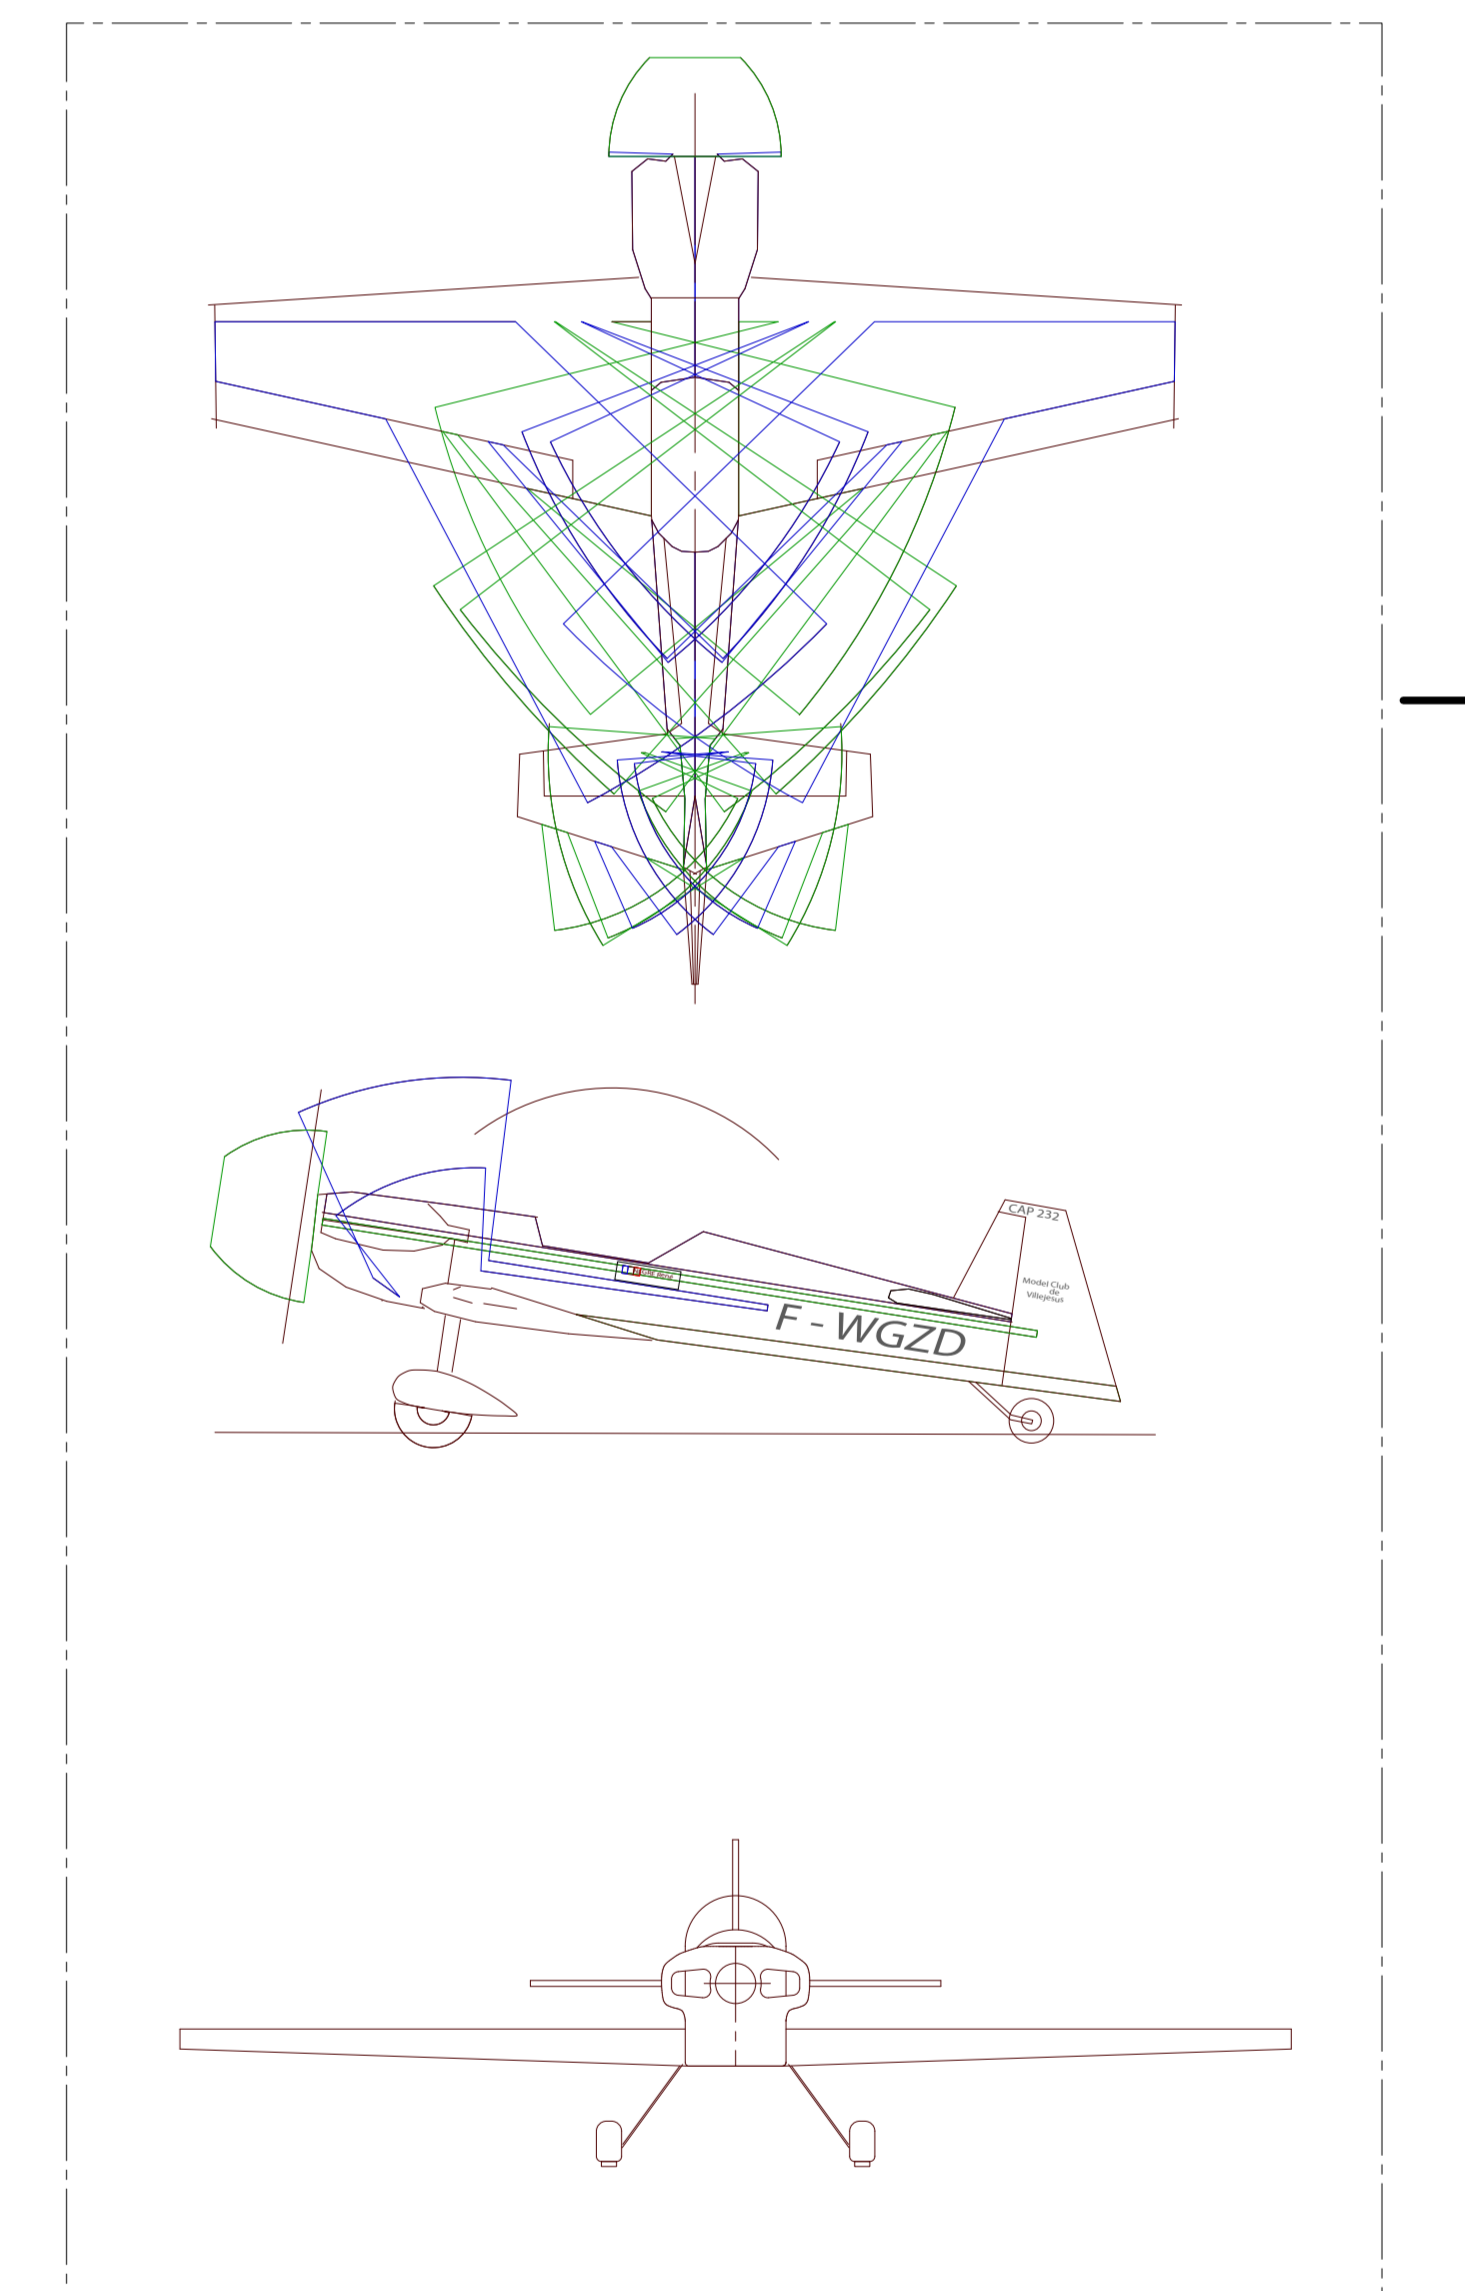

Couples C4, C5, C6, C7 C8, C9 Balsa 3 mm

Remarq	Quantity	Cap 232 Env 1500 mm	Article No/Reference
Designed by	Checked by	Approved by - date	File name
Begin here			File name
		Date	Scale 1/1
		199	
Fuselage , dérive , radio			
CAP 232			Edition Sheet

Profondeur

Balsa ep. 8 mm

Clé d'aile
CTP 3 mm

Itemref	Quantity	Cap 232	Env 1500 mm	Article No./Reference		
Designed by Veigle René	Checked by	Approved by - date	Filename Cap 232_Aile.Mk	Date 25/11/99	Scale 1/1	
CAP 232				Aile et empennages		
Edition				Sheet		