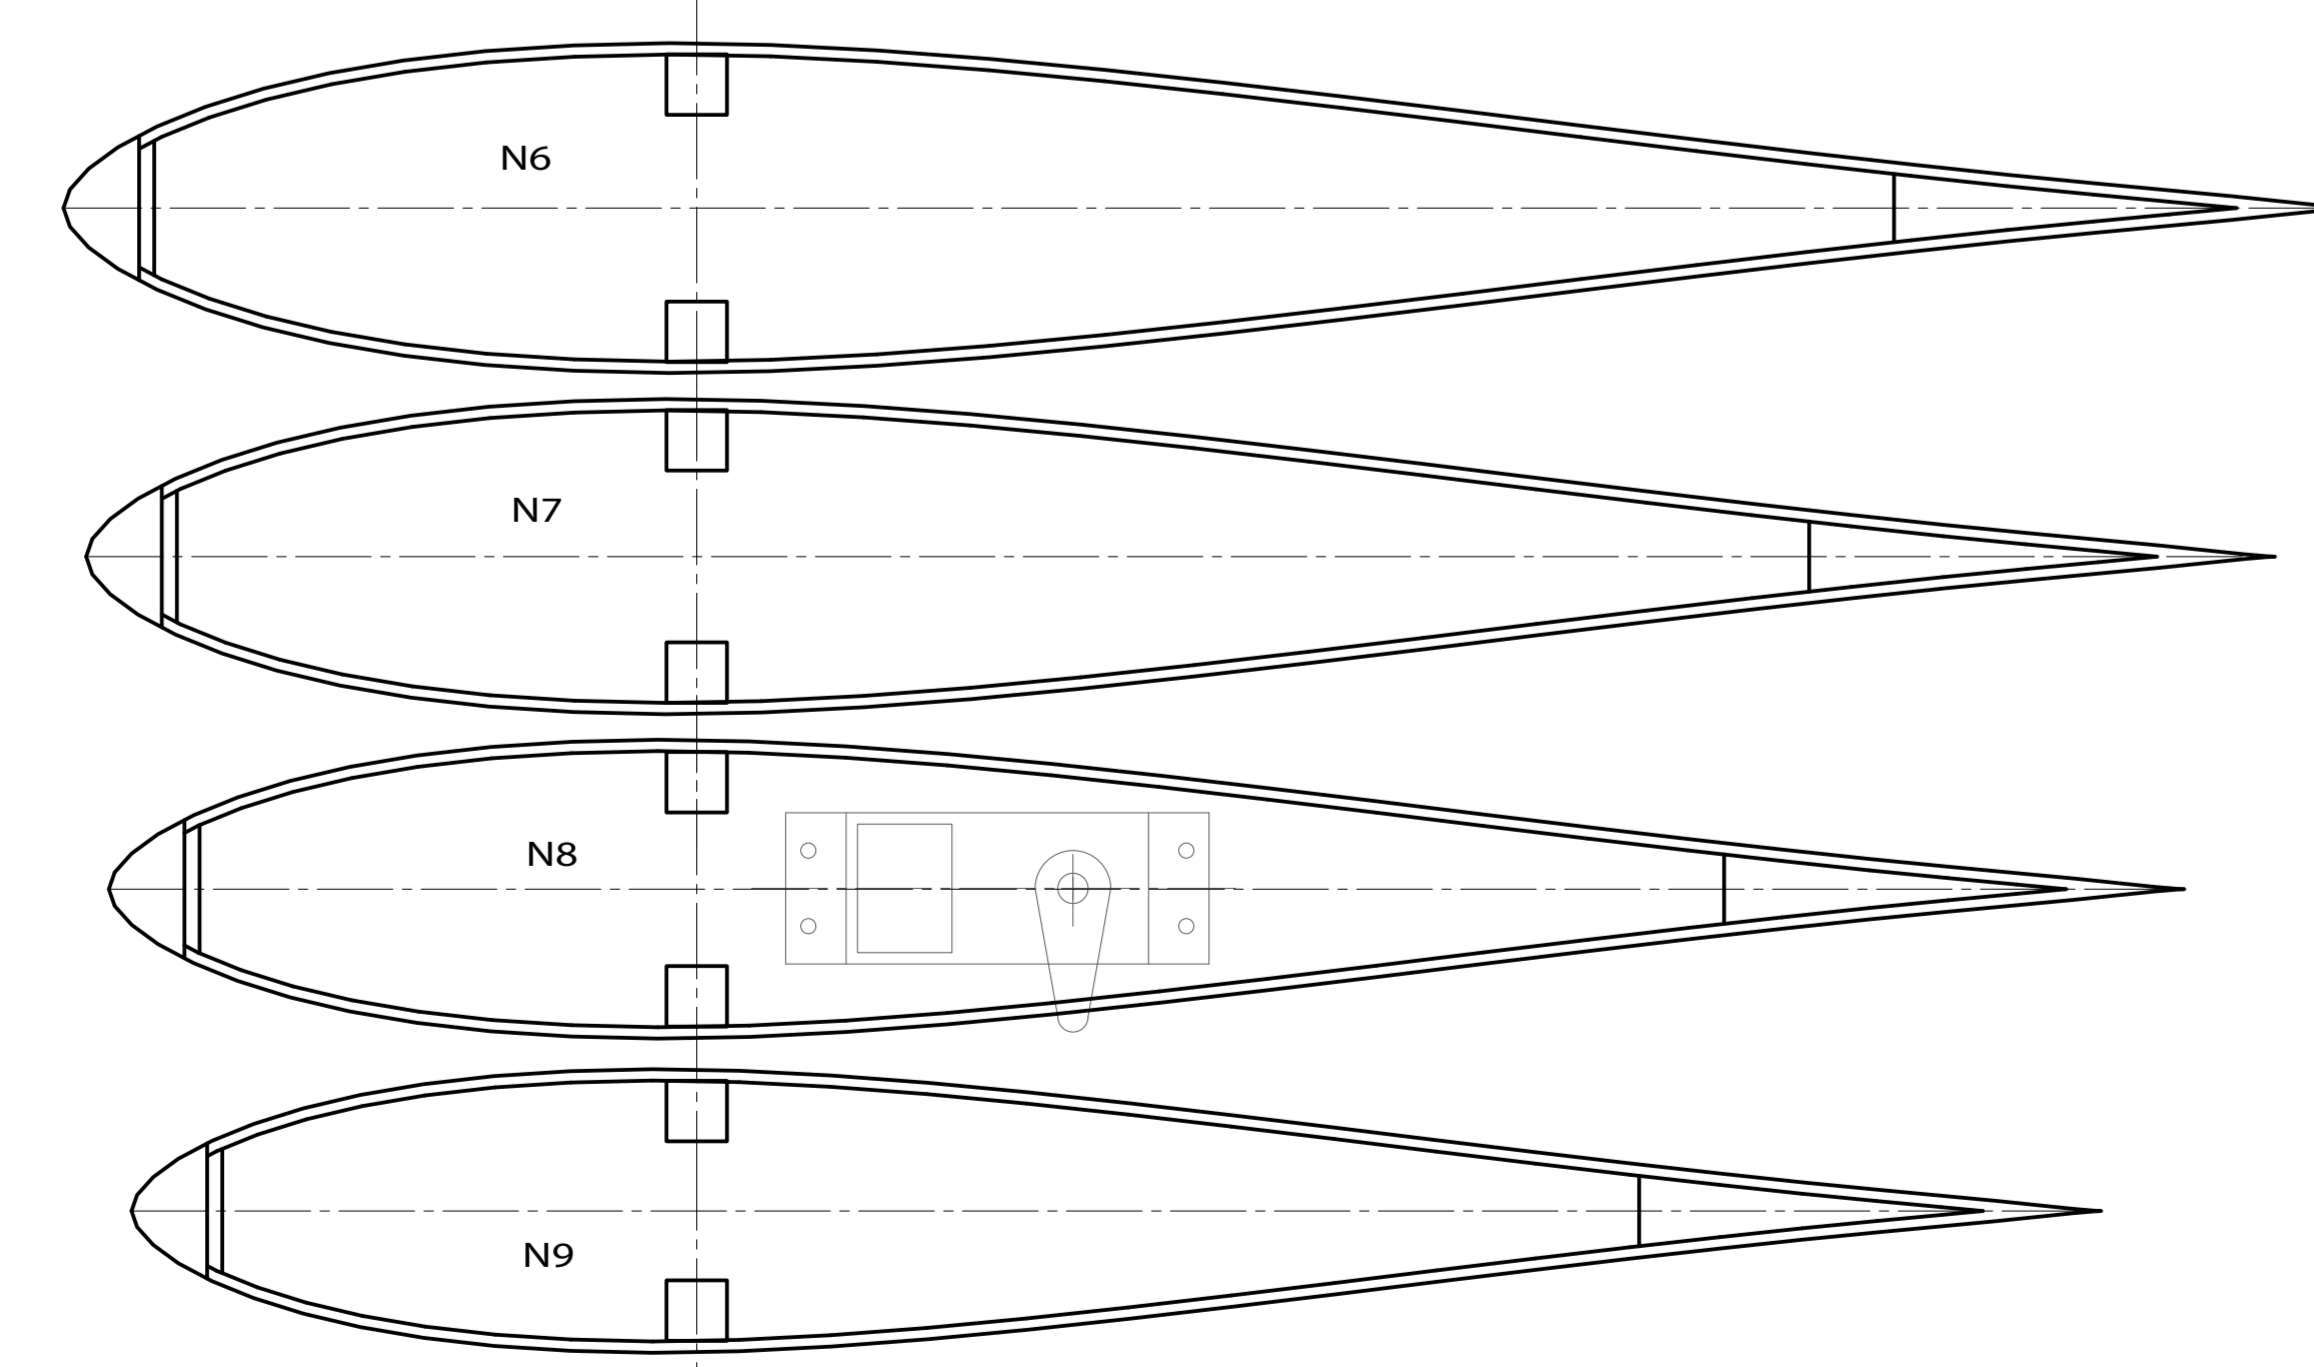

Couples C4, C5, C6, C7 C8, C9 Balsa 3 mm

Remarq	Quantity	Cap 232 Env 1500 mm	Article No/Reference
Designed by	Checked by	Approved by - date	File name
Begin here			File name
		Date	Scale 1/1
		199	
Fuselage , dérive , radio			
CAP 232			Edition Sheet

Profondeur

Balsa ep. 8 mm

Clé d'aile
CTP 3 mm

Itemref	Quantity	Cap 232	Env 1500 mm	Article No./Reference		
Designed by Veigle René	Checked by	Approved by - date	Filename Cap 232_Aile.Mk	Date 25/11/99	Scale 1/1	
CAP 232				Aile et empennages		
Edition				Sheet		