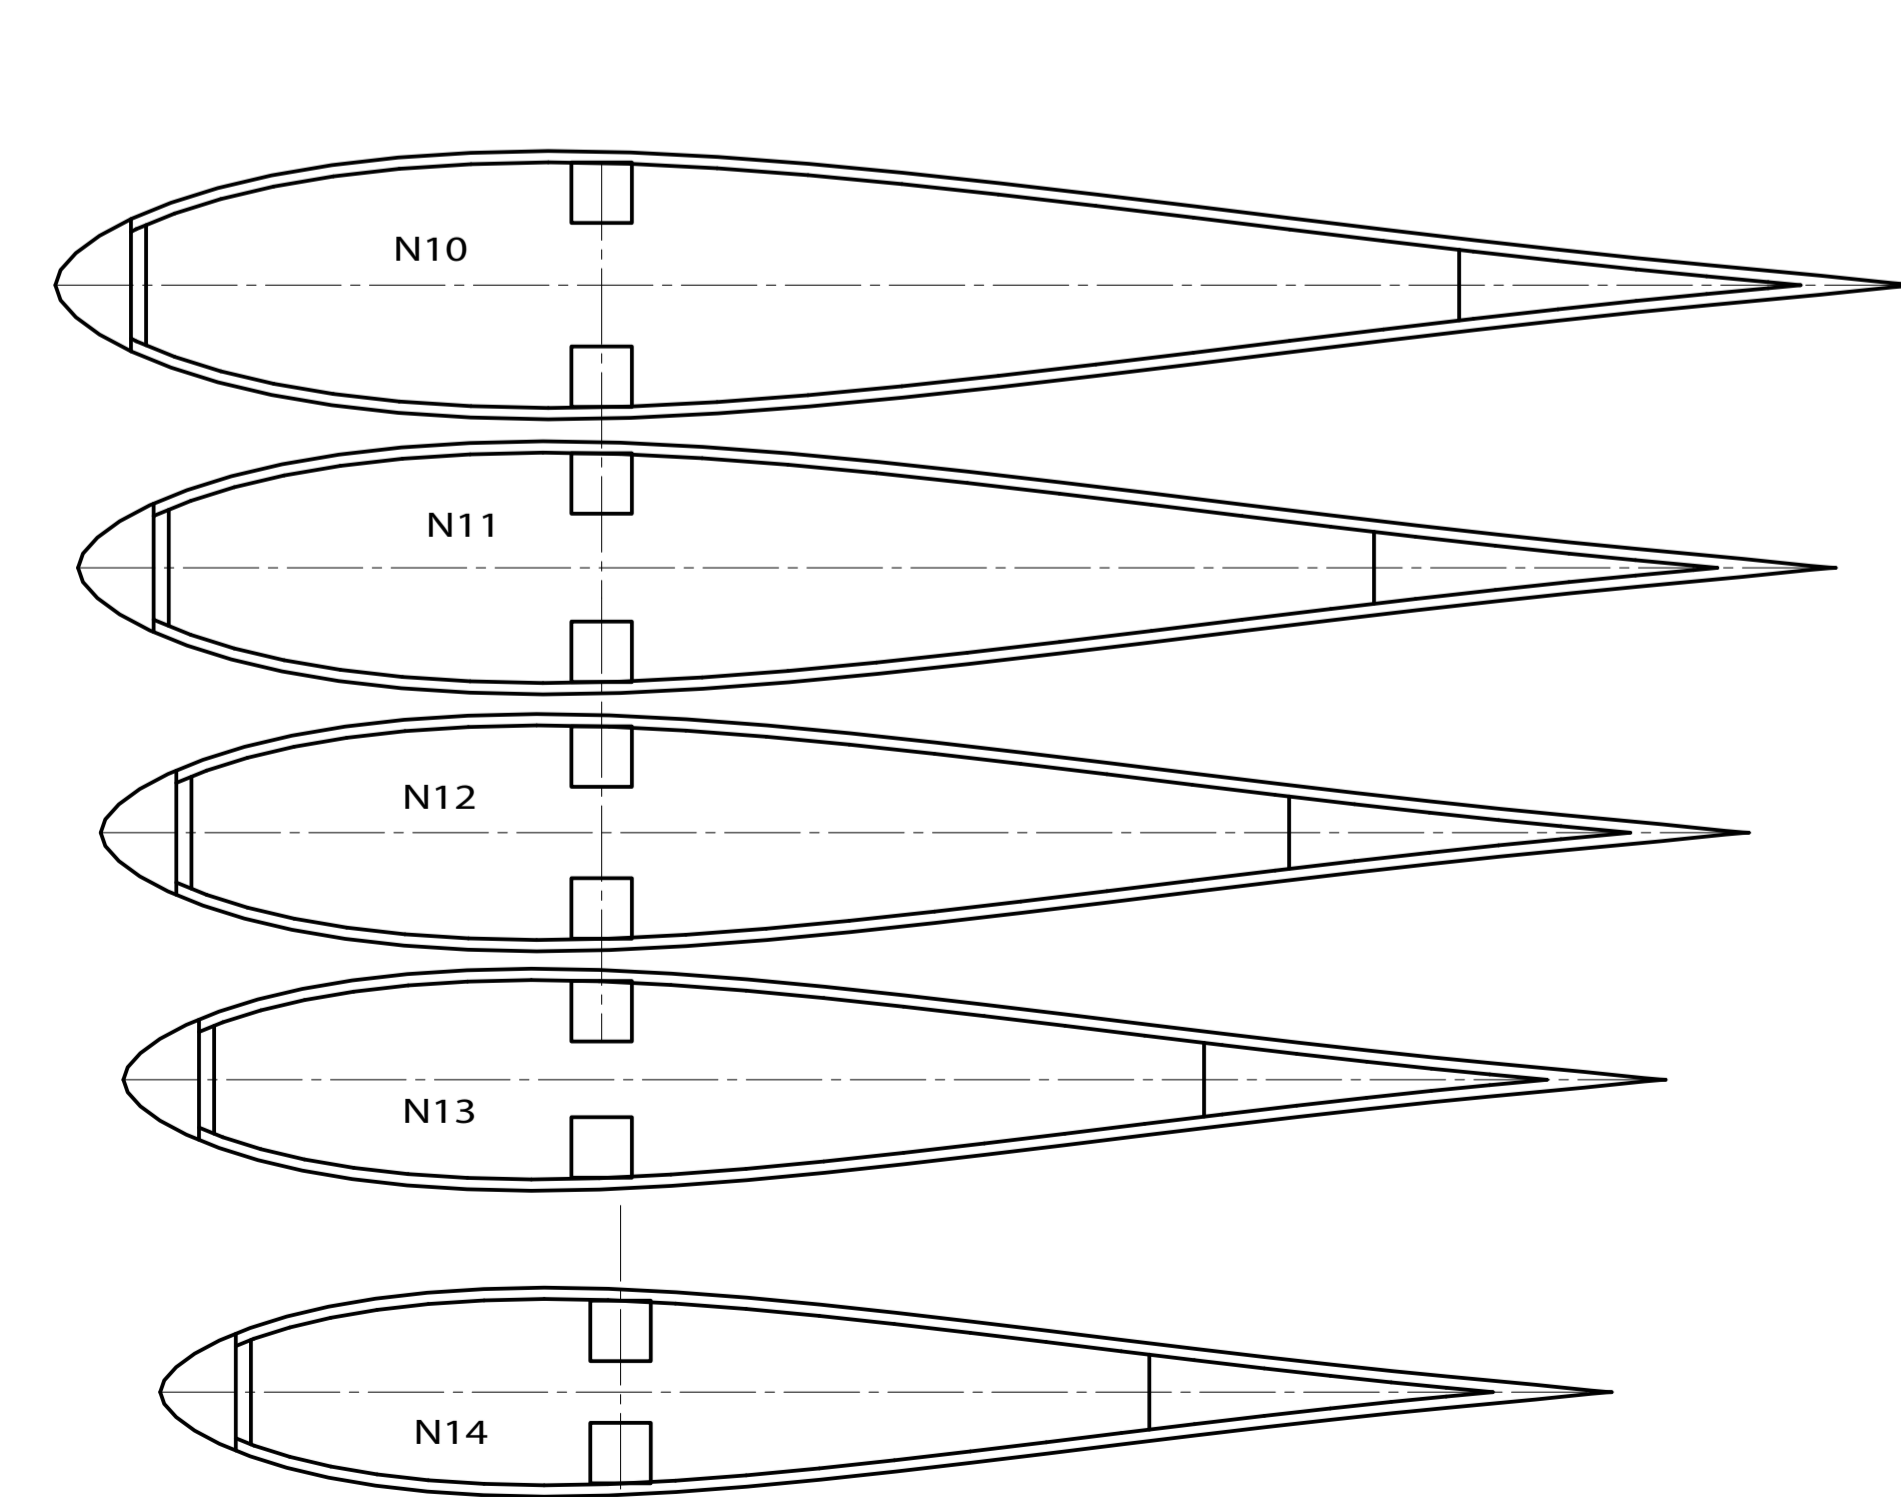

Couples C4, C5, C6, C7 C8, C9 Balsa 3 mm

Remarq	Quantity	Cap 232 Env 1500 mm	Article No/Reference
Designed by	Checked by	Approved by - date	File name
Begin here			File name
		Date	Scale 1/1
		199	
Fuselage , dérive , radio			
CAP 232			Edition Sheet

Profondeur

Balsa ep. 8 mm

Clé d'aile
CTP 3 mm

Itemref	Quantity	Cap 232	Env 1500 mm	Article No./Reference		
Designed by Veigle René	Checked by	Approved by - date	Filename Cap 232_Aile.Mk	Date 25/11/99	Scale 1/1	
CAP 232				Aile et empennages		
Edition				Sheet		