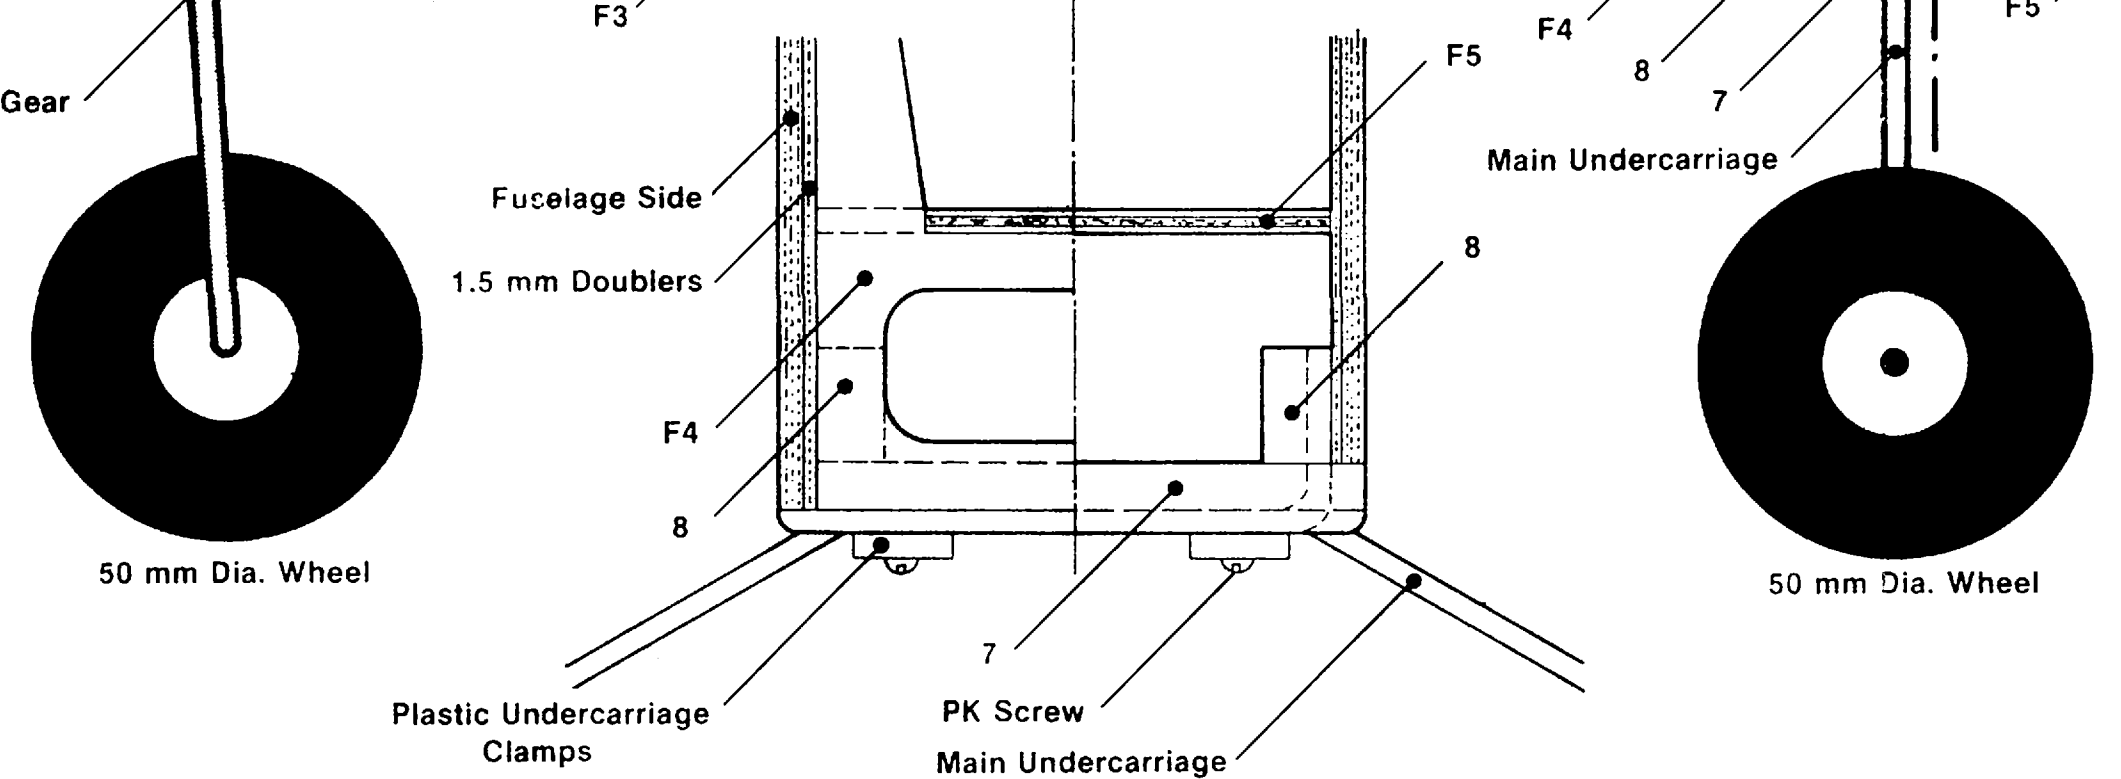

Wingspan 46"

15 TRAINER KIT No 128 by Aeroflyte