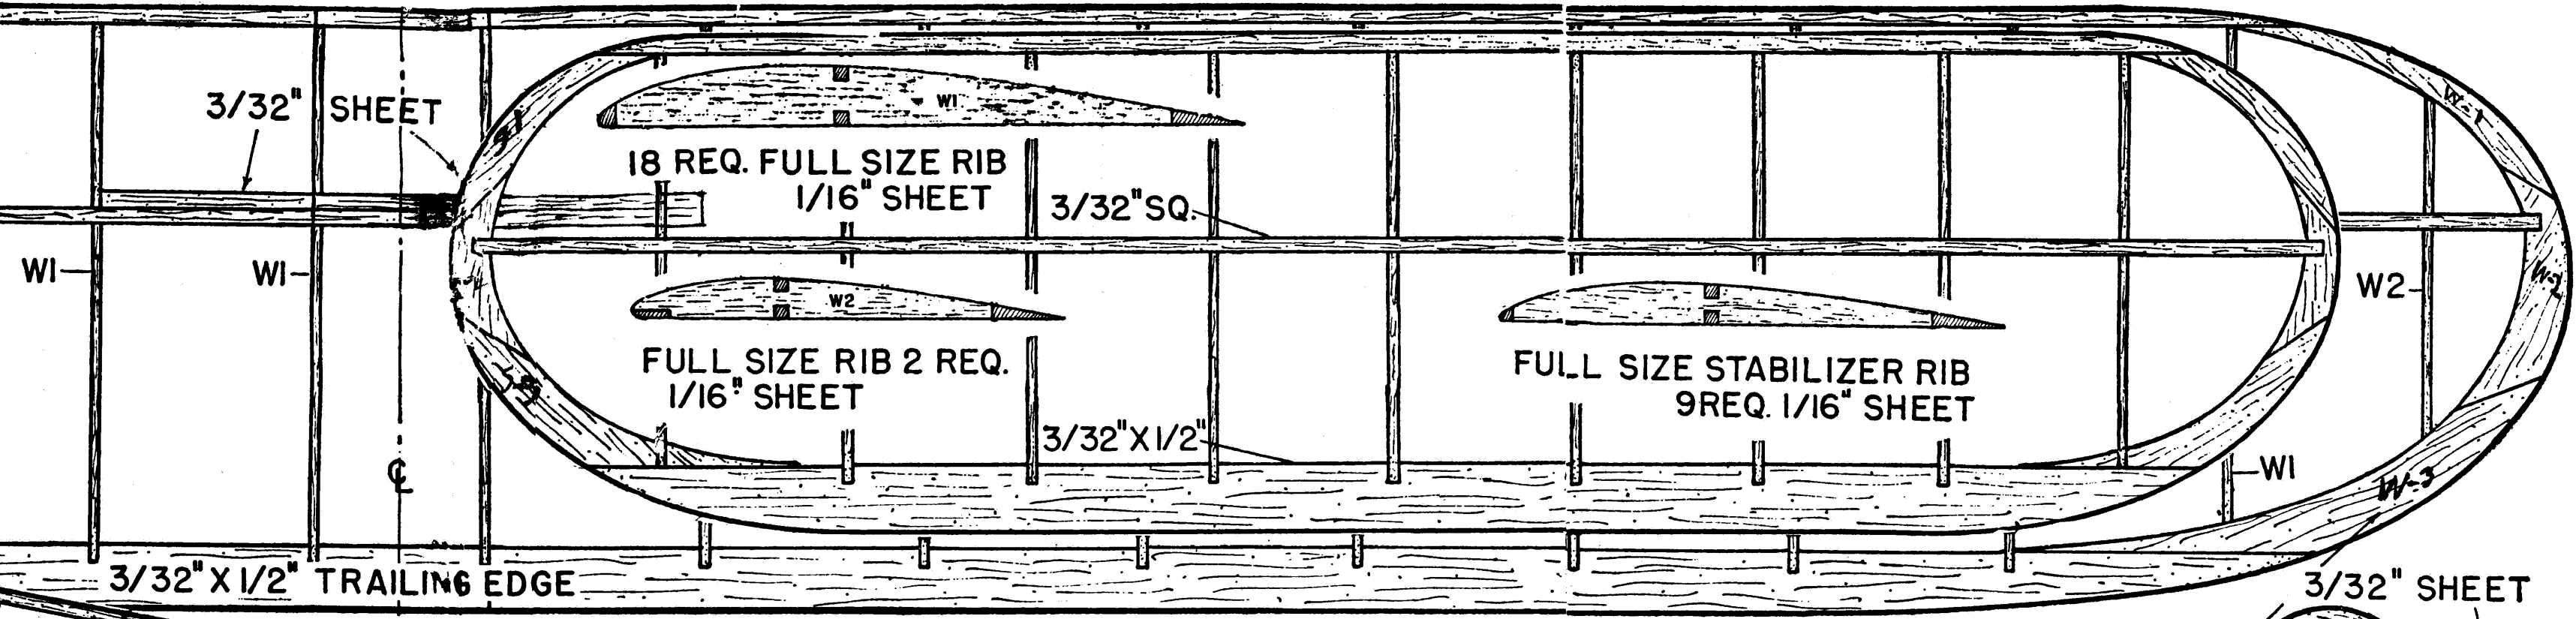

1/8" SQ. LEADING EDGE

BUZZ CO₂

BUZZER - An Air Trails Exclusive Full Size Plan Feature

FULL SIZE FORMERS 1/16" SHEET

1-1/2" WHEELS

.062 WIRE

PAPER OUTLINE
2-3/4" DIHEDRAL

FRONT VIEW

SAND AND BREAK EDGES OF FUSELAGE LONGERONS AND ENGINE COWLING.

REAR DETAIL

1/32" SHEET

1/16" SHEET

3/32" SQUARE

.032 WIRE

WRAP WITH THREAD

H.E