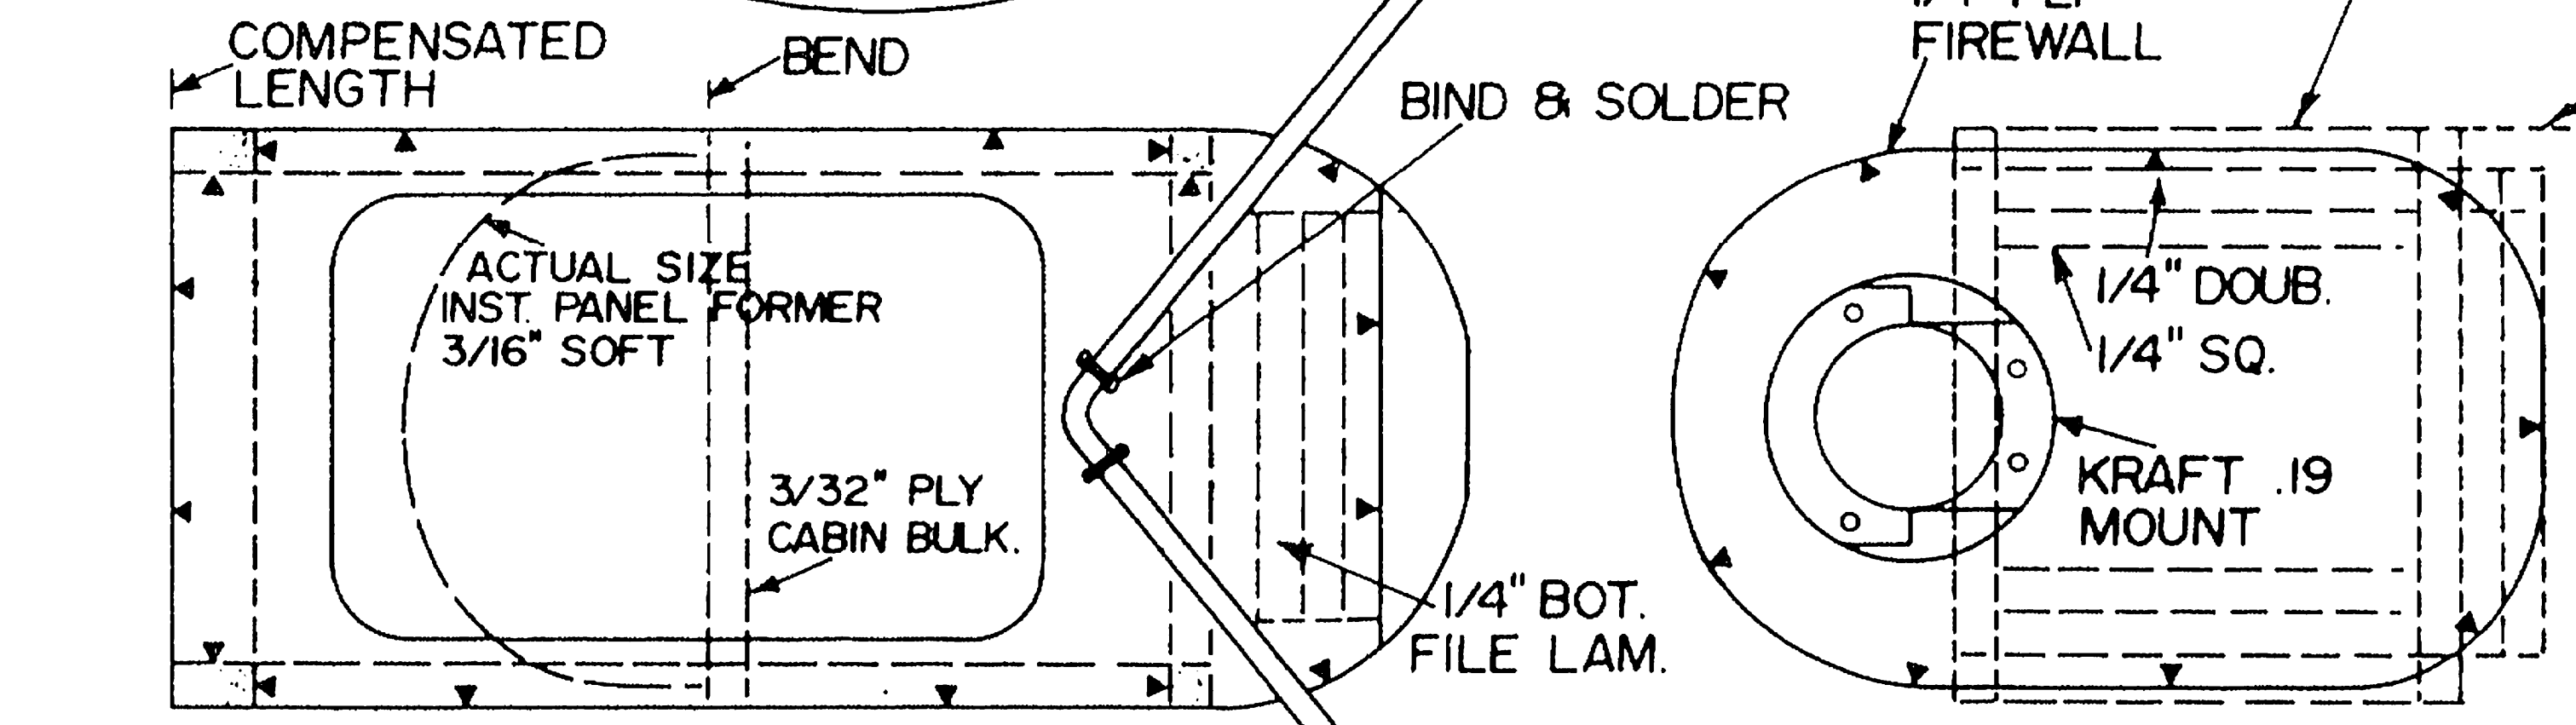

3/8" x 1/2" MEDIUM LEADING EDGE

BUTT JOIN SOFT 3/32\" SHEET FOR BOTTOM OF WING TIP (2 REQD)

OPTIONAL WING TIP BOW, USED ON ONE WING, LAMINATE 4 PIECES SOFT 3/32\" x 1/2\" SOAKED IN HOT WATER - ALL GO ON AT ONCE - THIN SIG\" YELLOW\" GLUE 1/3 WATER - FORM LAMINATED CORRUGATED CARDBOARD - USE WAX PAPER - PIN BLOCKS TO HOLD - THICKNESS SATISFIES ALL SANDING CONTOURS