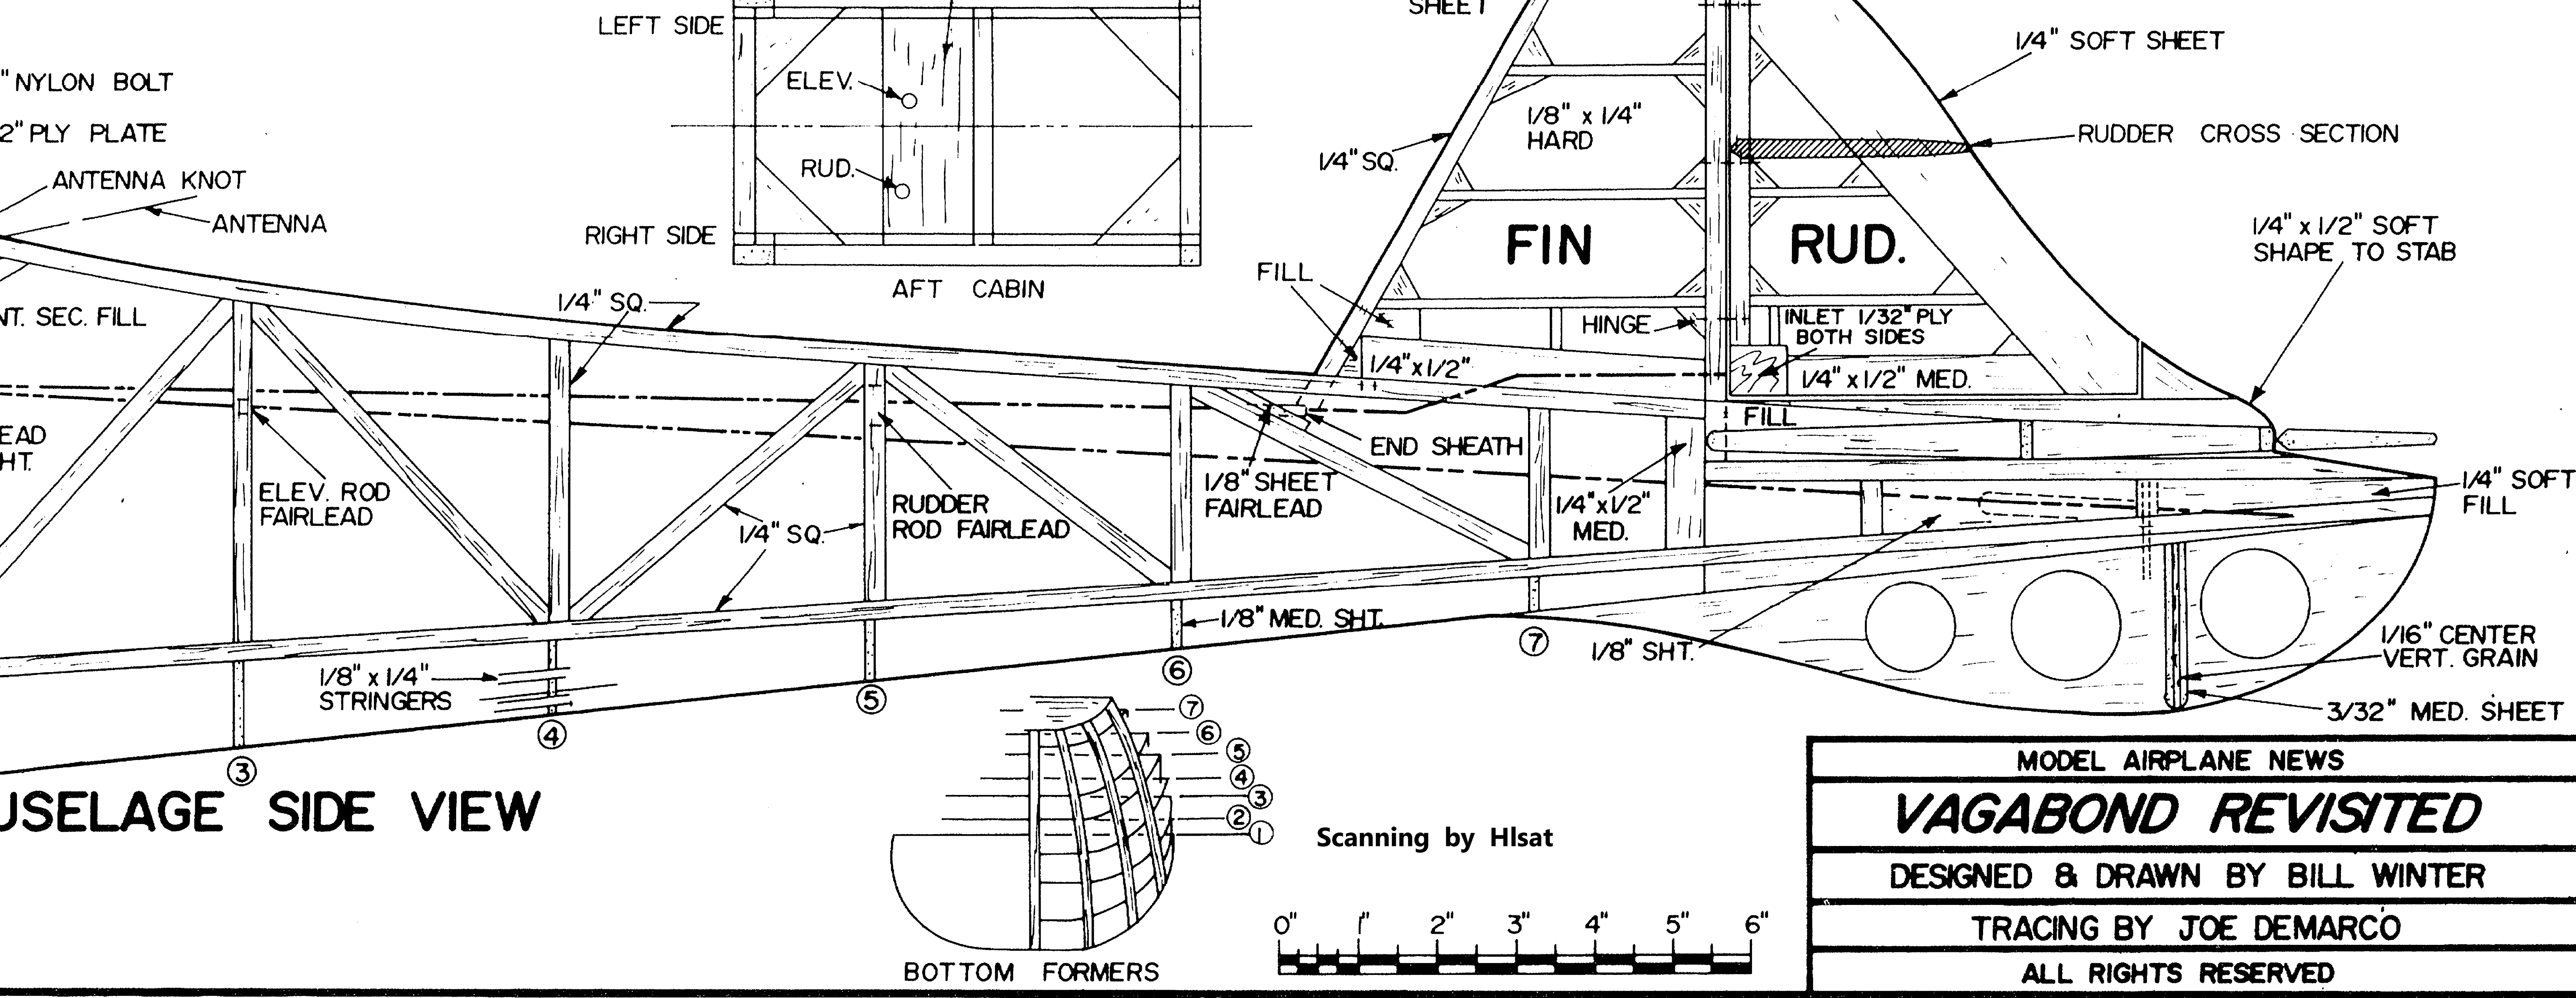

3/8" x 1/2" MEDIUM LEADING EDGE

BUTT JOIN SOFT 3/32\" SHEET FOR BOTTOM OF WING TIP (2 REQD)

OPTIONAL WING TIP BOW, USED ON ONE WING, LAMINATE 4 PIECES SOFT 3/32\" x 1/2\" SOAKED IN HOT WATER - ALL GO ON AT ONCE - THIN SIG\" YELLOW\" GLUE 1/3 WATER - FORM LAMINATED CORRUGATED CARDBOARD - USE WAX PAPER - PIN BLOCKS TO HOLD - THICKNESS SATISFIES ALL SANDING CONTOURS

MODEL AIRPLANE NEWS
VAGABOND REVISITED
 DESIGNED & DRAWN BY BILL WINTER
 TRACING BY JOE DEMARCO
 ALL RIGHTS RESERVED