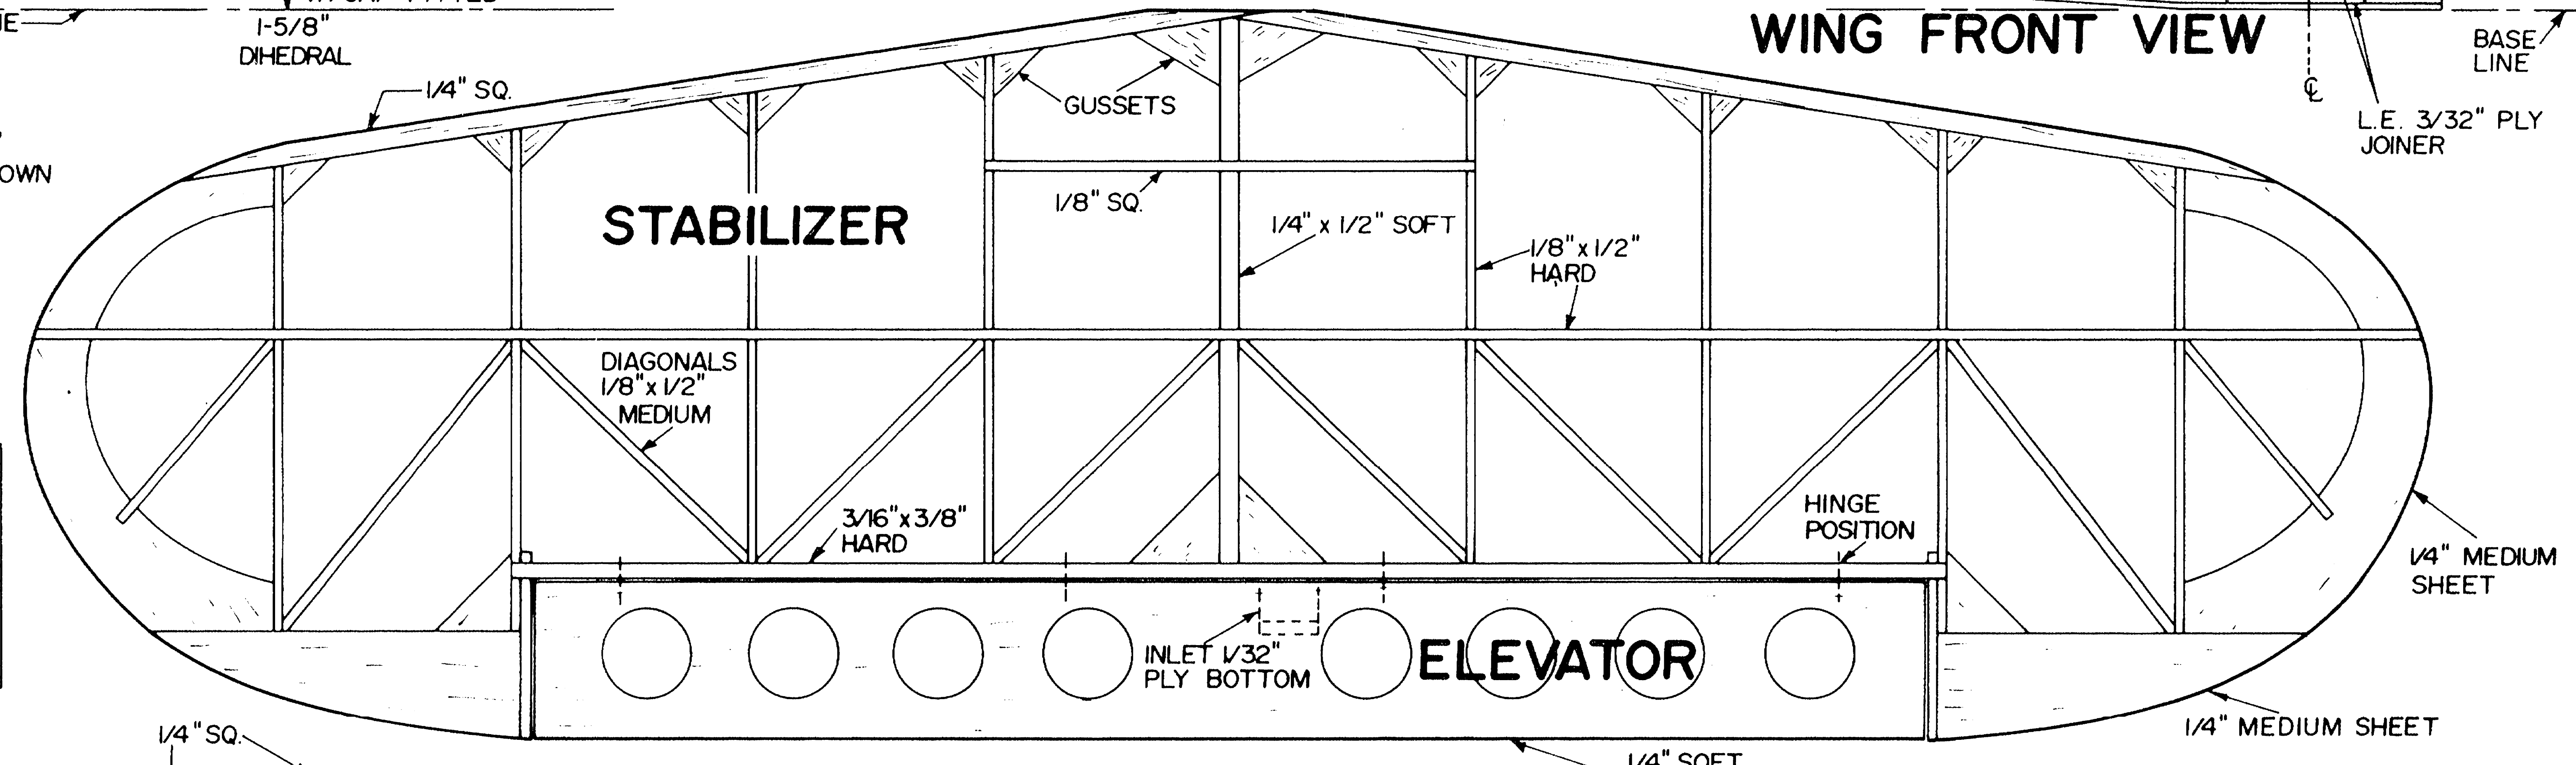

3/8" x 1/2" MEDIUM LEADING EDGE

BUTT JOIN SOFT 3/32\" SHEET FOR BOTTOM OF WING TIP (2 REQD)

OPTIONAL WING TIP BOW, USED ON ONE WING, LAMINATE 4 PIECES SOFT 3/32\" x 1/2\" SOAKED IN HOT WATER - ALL GO ON AT ONCE - THIN SIG\" YELLOW\" GLUE 1/3 WATER - FORM LAMINATED CORRUGATED CARDBOARD - USE WAX PAPER - PIN BLOCKS TO HOLD - THICKNESS SATISFIES ALL SANDING CONTOURS

MODEL AIRPLANE NEWS
VAGABOND REVISITED
 DESIGNED & DRAWN BY BILL WINTER
 TRACING BY JOE DEMARCO
 ALL RIGHTS RESERVED