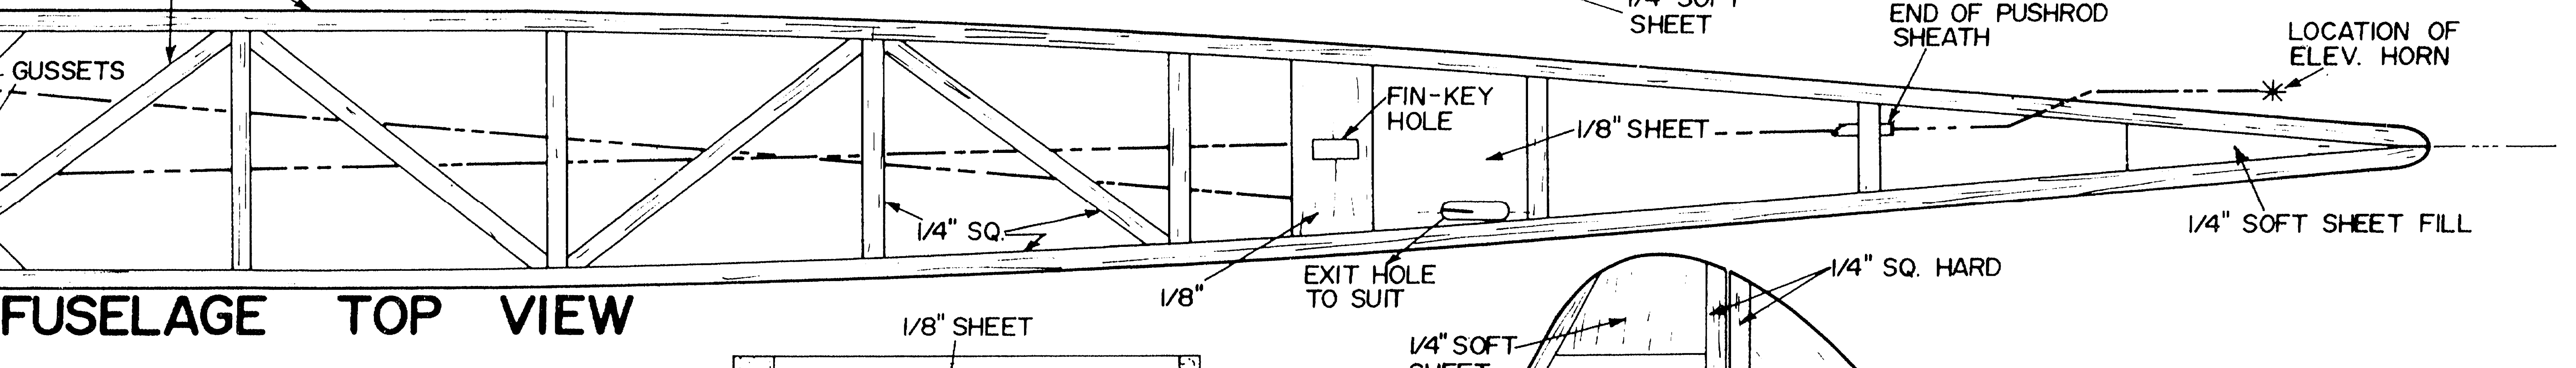

3/8" x 1/2" MEDIUM LEADING EDGE

BUTT JOIN SOFT 3/32\" SHEET FOR BOTTOM OF WING TIP (2 REQD)

OPTIONAL WING TIP BOW, USED ON ONE WING, LAMINATE 4 PIECES SOFT 3/32\" x 1/2\" SOAKED IN HOT WATER - ALL GO ON AT ONCE - THIN SIG\" YELLOW\" GLUE 1/3 WATER - FORM LAMINATED CORRUGATED CARDBOARD - USE WAX PAPER - PIN BLOCKS TO HOLD - THICKNESS SATISFIES ALL SANDING CONTOURS

MODEL AIRPLANE NEWS
VAGABOND REVISITED
 DESIGNED & DRAWN BY BILL WINTER
 TRACING BY JOE DEMARCO
 ALL RIGHTS RESERVED