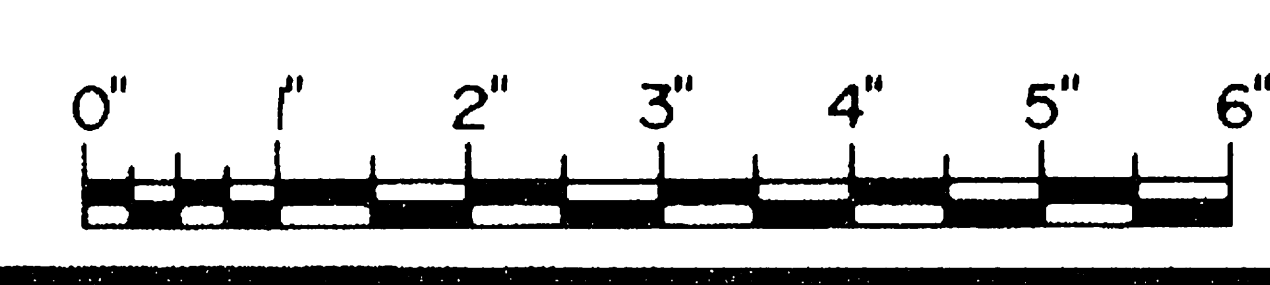

3/8" x 1/2" MEDIUM LEADING EDGE

BUTT JOIN SOFT 3/32\" SHEET FOR BOTTOM OF WING TIP (2 REQD)

OPTIONAL WING TIP BOW, USED ON ONE WING, LAMINATE 4 PIECES SOFT 3/32\" x 1/2\" SOAKED IN HOT WATER - ALL GO ON AT ONCE - THIN SIG\" YELLOW\" GLUE 1/3 WATER - FORM LAMINATED CORRUGATED CARDBOARD - USE WAX PAPER - PIN BLOCKS TO HOLD - THICKNESS SATISFIES ALL SANDING CONTOURS