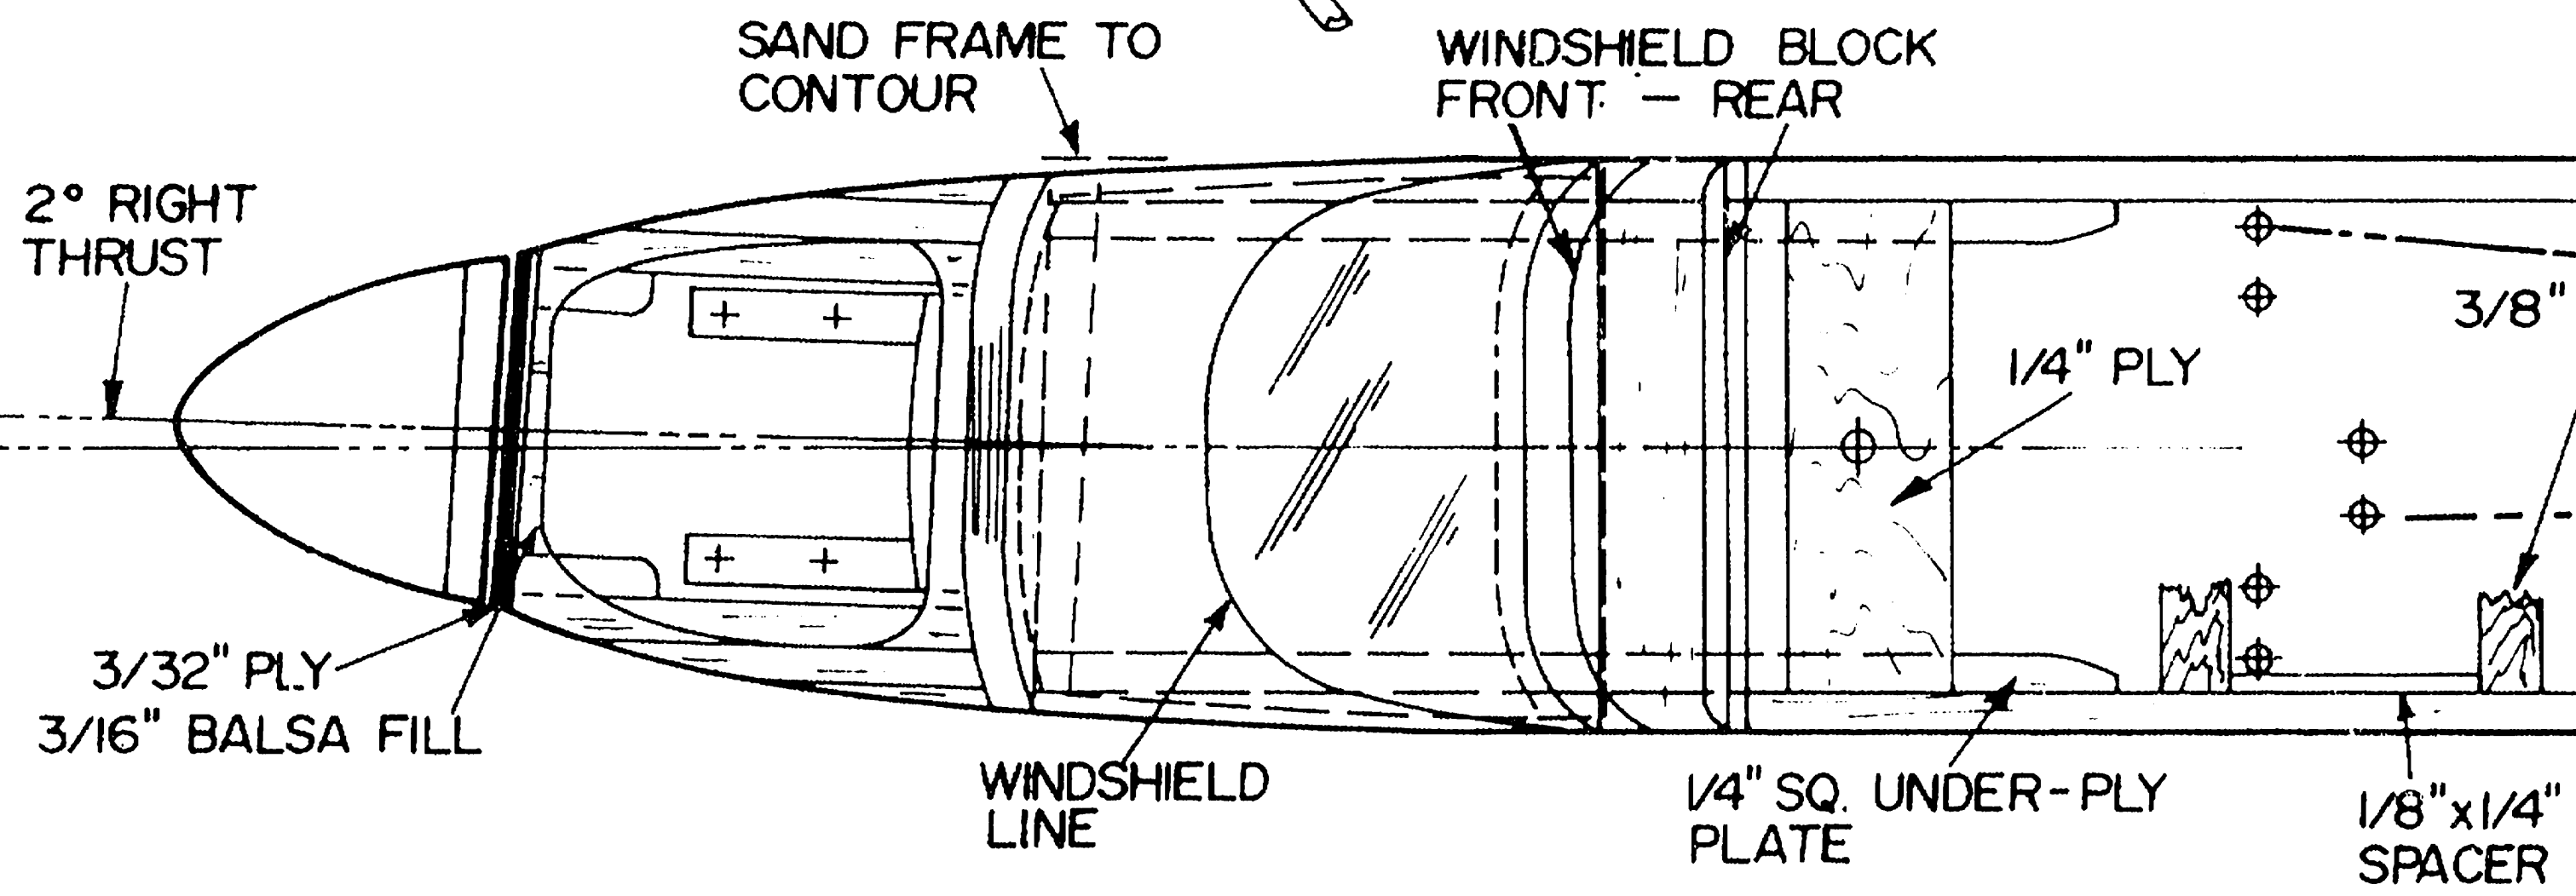

3/8" x 1/2" MEDIUM LEADING EDGE

BUTT JOIN SOFT 3/32\" SHEET FOR BOTTOM OF WING TIP (2 REQD)

OPTIONAL WING TIP BOW, USED ON ONE WING, LAMINATE 4 PIECES SOFT 3/32\" x 1/2\" SOAKED IN HOT WATER - ALL GO ON AT ONCE - THIN SIG\" YELLOW\" GLUE 1/3 WATER - FORM LAMINATED CORRUGATED CARDBOARD - USE WAX PAPER - PIN BLOCKS TO HOLD - THICKNESS SATISFIES ALL SANDING CONTOURS

MODEL AIRPLANE NEWS
VAGABOND REVISITED
 DESIGNED & DRAWN BY BILL WINTER
 TRACING BY JOE DEMARCO
 ALL RIGHTS RESERVED