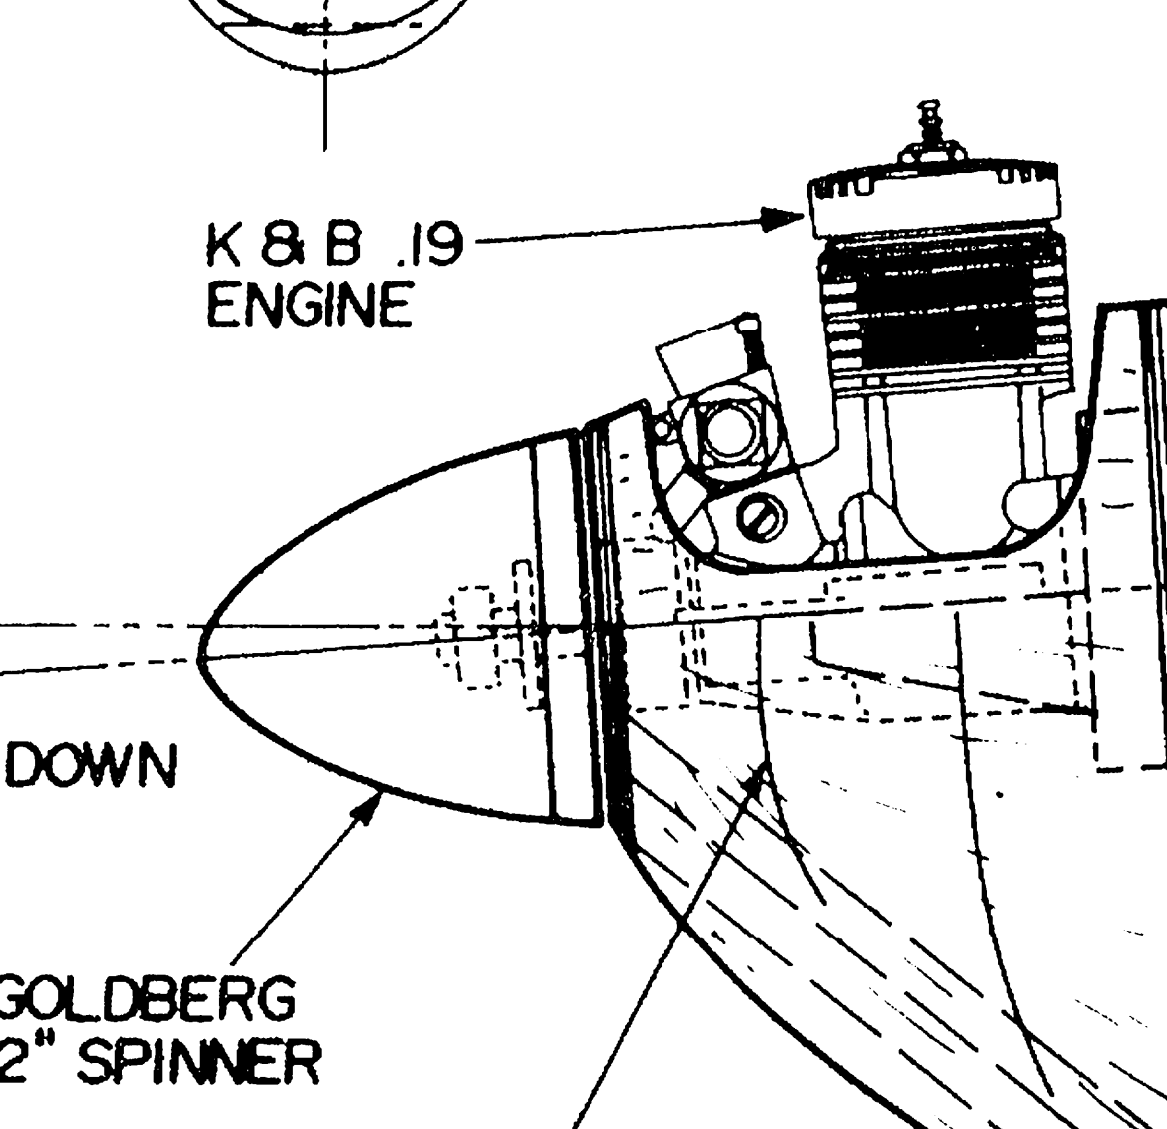

3/8" x 1/2" MEDIUM LEADING EDGE

BUTT JOIN SOFT 3/32\" SHEET FOR BOTTOM OF WING TIP (2 REQD)

OPTIONAL WING TIP BOW, USED ON ONE WING, LAMINATE 4 PIECES SOFT 3/32\" x 1/2\" SOAKED IN HOT WATER - ALL GO ON AT ONCE - THIN SIG\" YELLOW\" GLUE 1/3 WATER - FORM LAMINATED CORRUGATED CARDBOARD - USE WAX PAPER - PIN BLOCKS TO HOLD - THICKNESS SATISFIES ALL SANDING CONTOURS

MODEL AIRPLANE NEWS
VAGABOND REVISITED
 DESIGNED & DRAWN BY BILL WINTER
 TRACING BY JOE DEMARCO
 ALL RIGHTS RESERVED