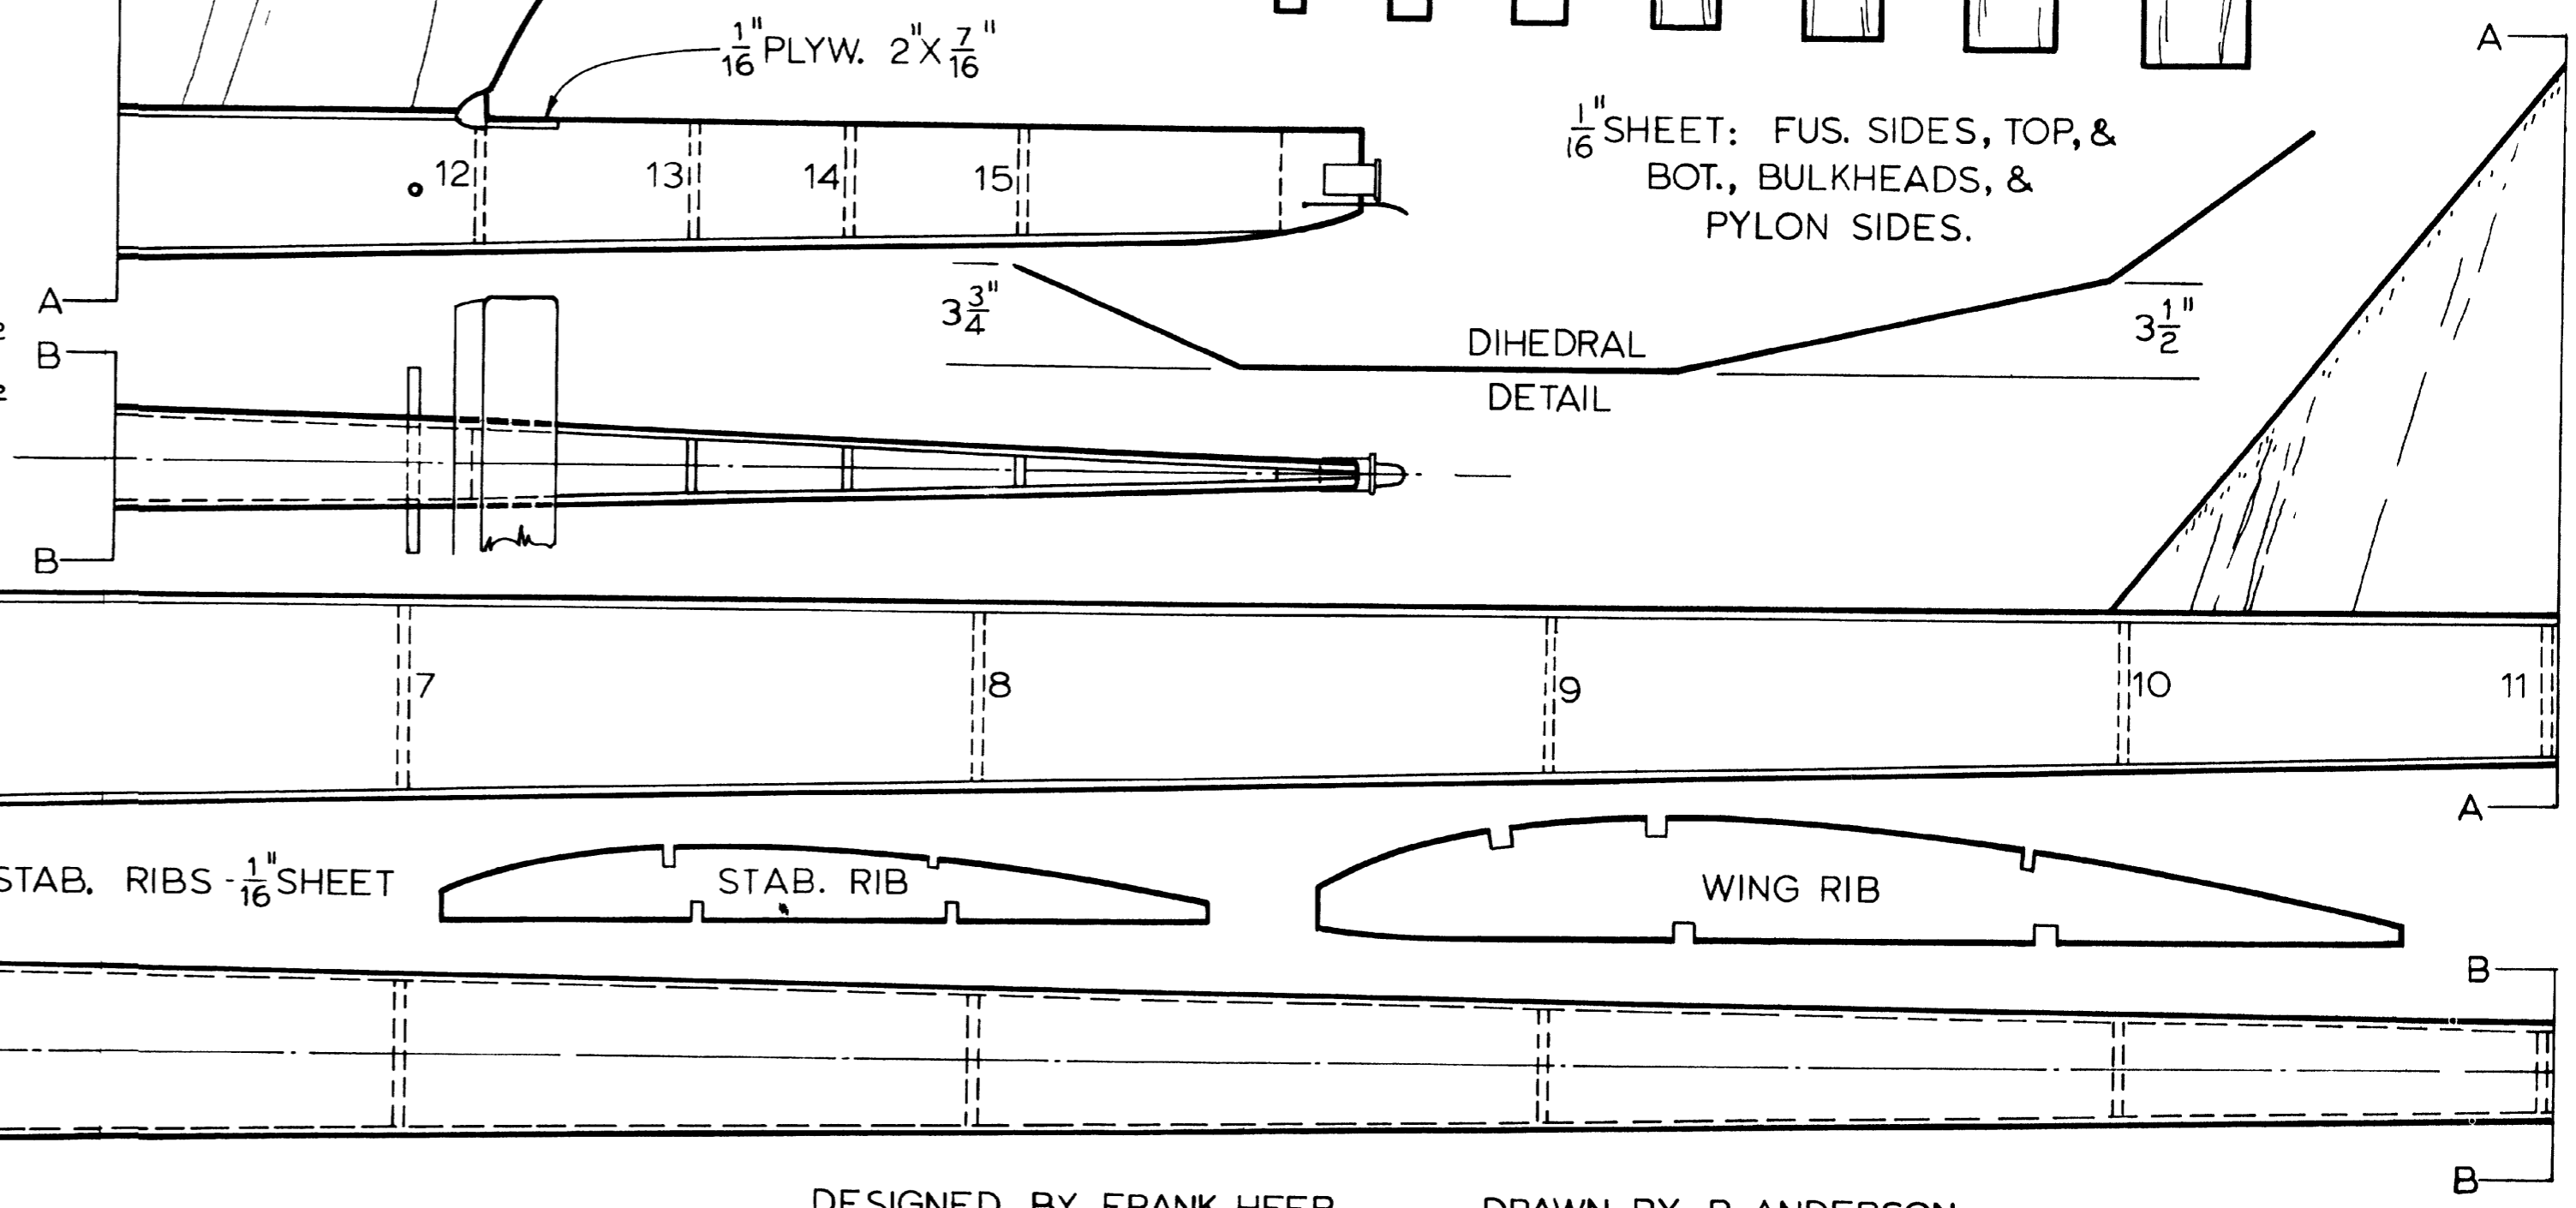

**WEIGHTS:**

WING	2.10	370 in <sup>2</sup>
STAB	.65	130 in <sup>2</sup>
FUSELAGE	4.45	
TOTAL	7.20	

*Imprest*  
-370-