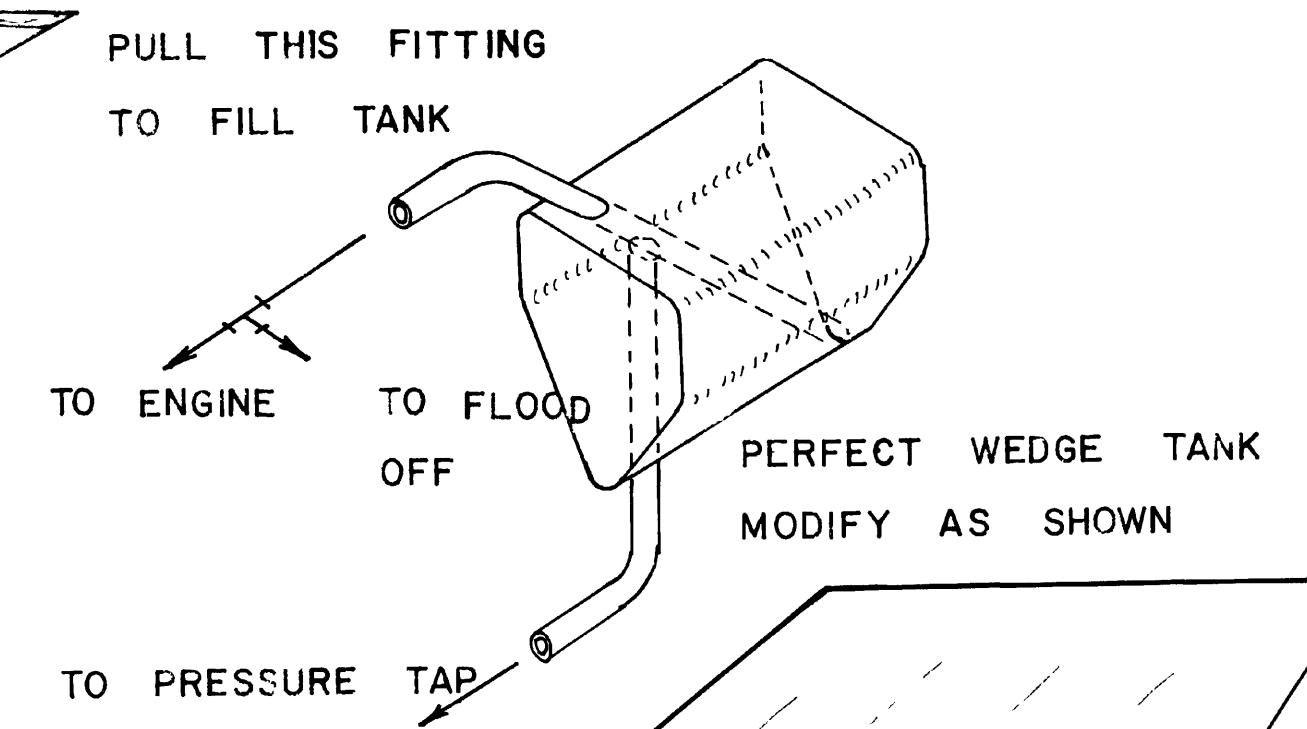

REINFORCE ALL DIHEDRAL JOINTS
AIRCRAFT LINEN AND HOBBYOXY

LEFT MID WING PANEL

WING TIP DETAIL - STAB SIMILAR

CENTER WING PANEL

SHORTHORN
designed by BILL CHENAULT

1001 MODEL AIRPLANE NEWS
ONE NORTH BROADWAY WHITE PLAINS N.Y. 10601