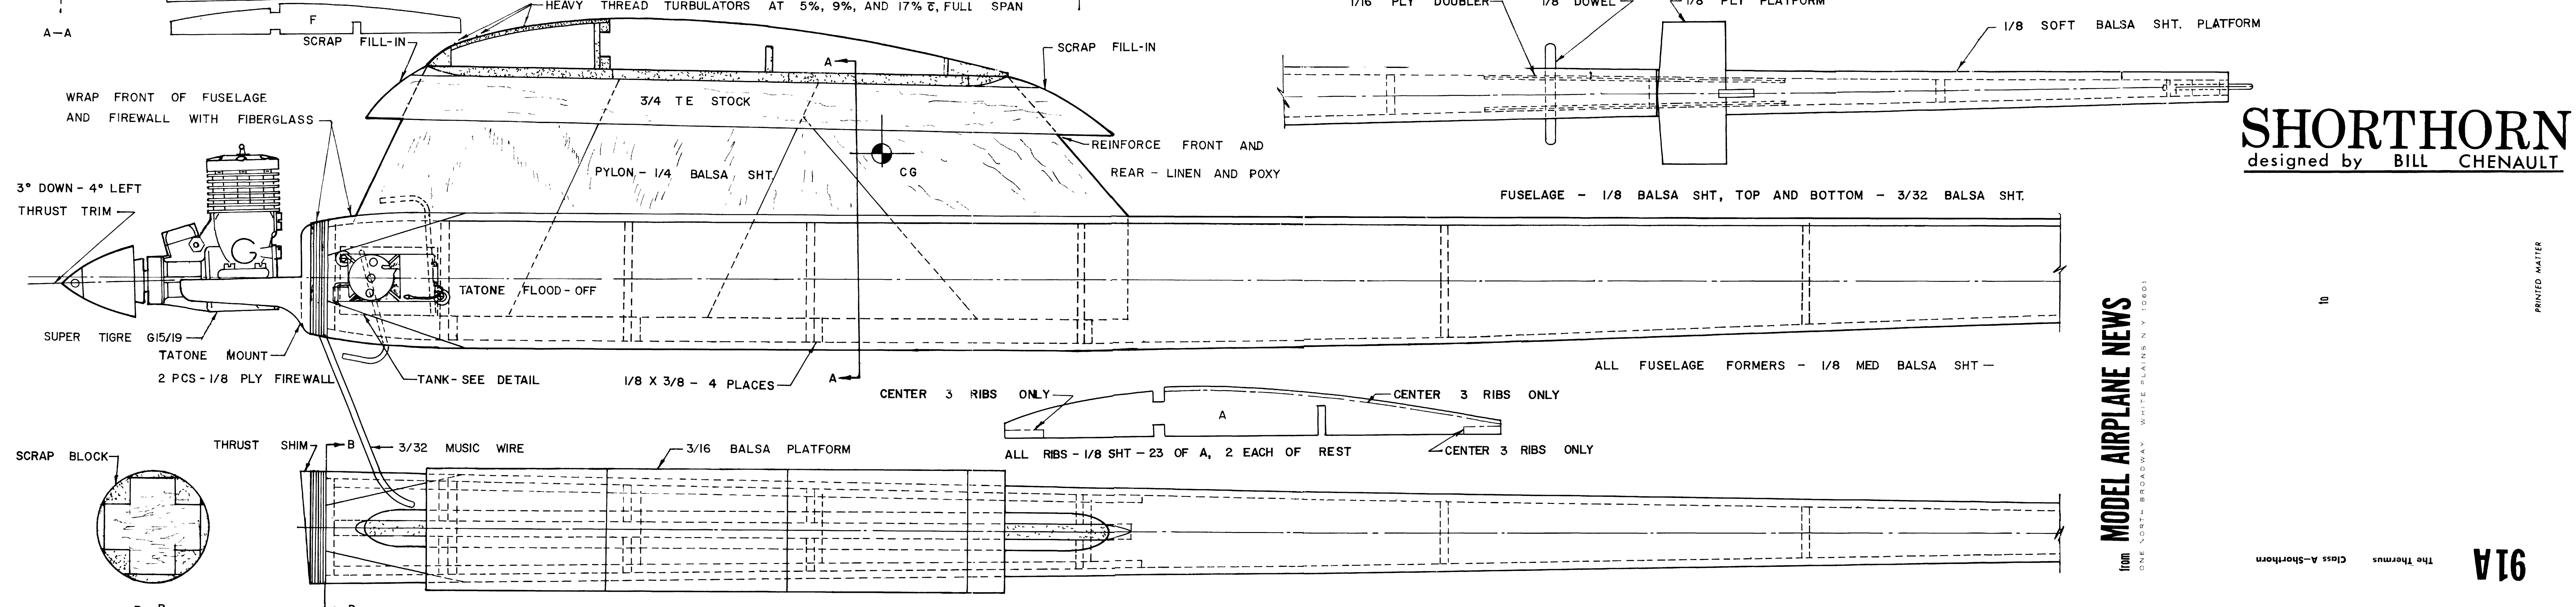

REINFORCE ALL DIHEDRAL JOINTS
AIRCRAFT LINEN AND HOBBYOXY

LEFT MID WING PANEL

WING TIP DETAIL - STAB SIMILAR

CENTER WING PANEL

SHORTHORN
designed by BILL CHENAULT

1001 MODEL AIRPLANE NEWS
ONE NORTH BROADWAY WHITE PLAINS N.Y. 10601