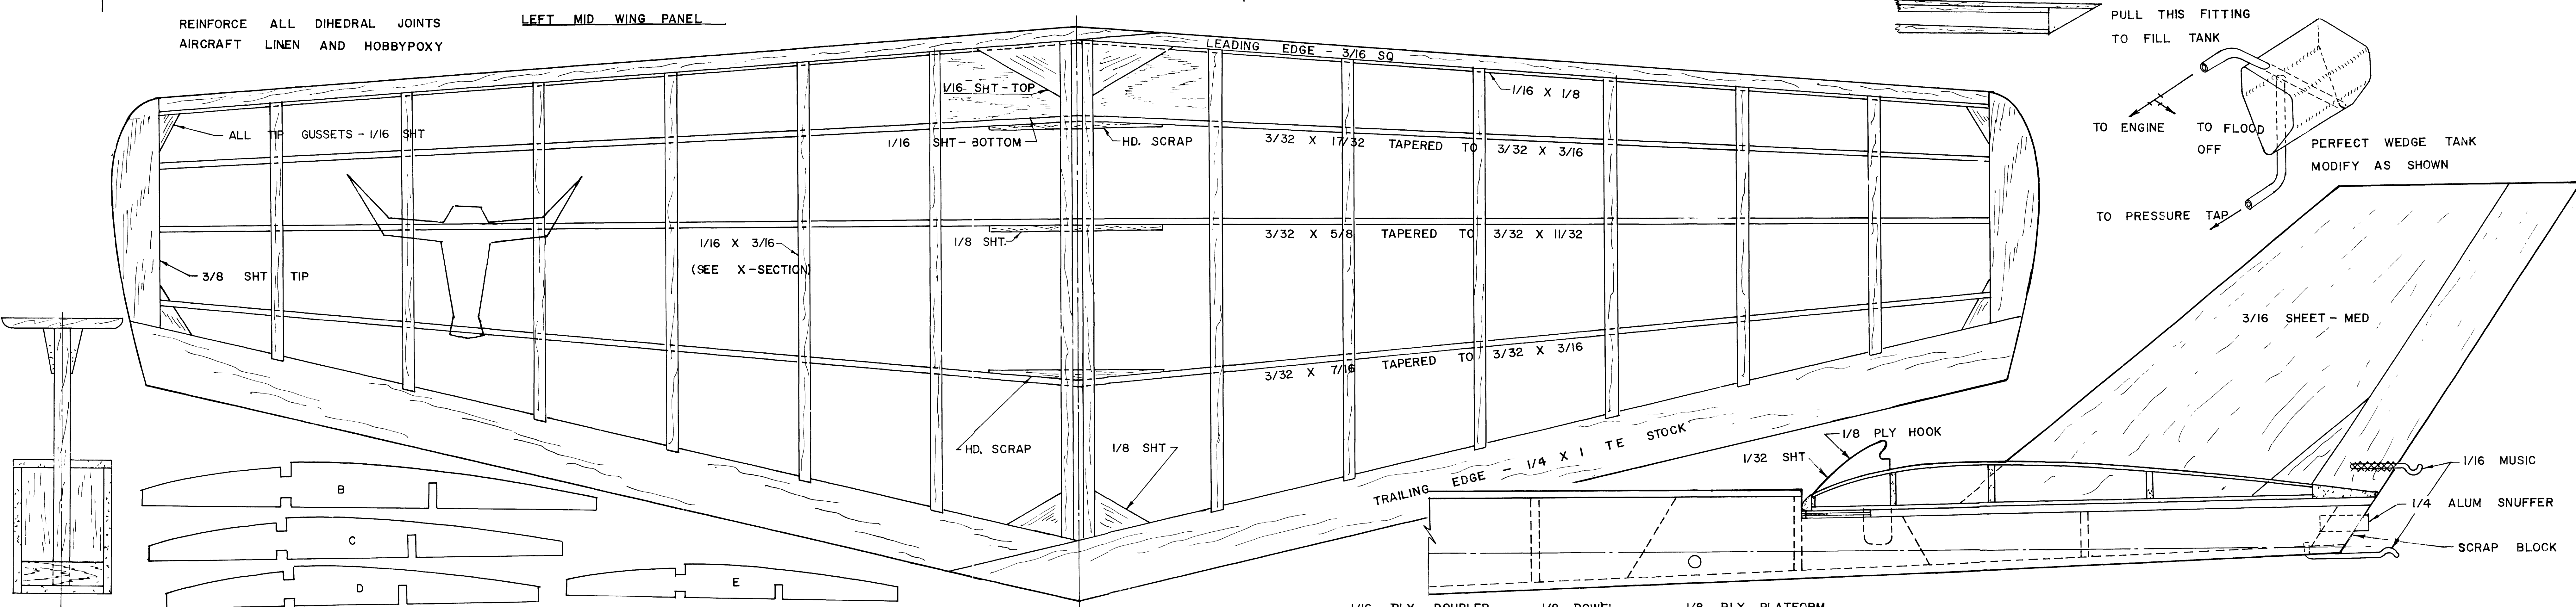

REINFORCE ALL DIHEDRAL JOINTS
AIRCRAFT LINEN AND HOBBYOXY

LEFT MID WING PANEL

WING TIP DETAIL - STAB SIMILAR

CENTER WING PANEL

SHORTHORN
designed by BILL CHENAULT

1001 MODEL AIRPLANE NEWS
ONE NORTH BROADWAY WHITE PLAINS N.Y. 10601