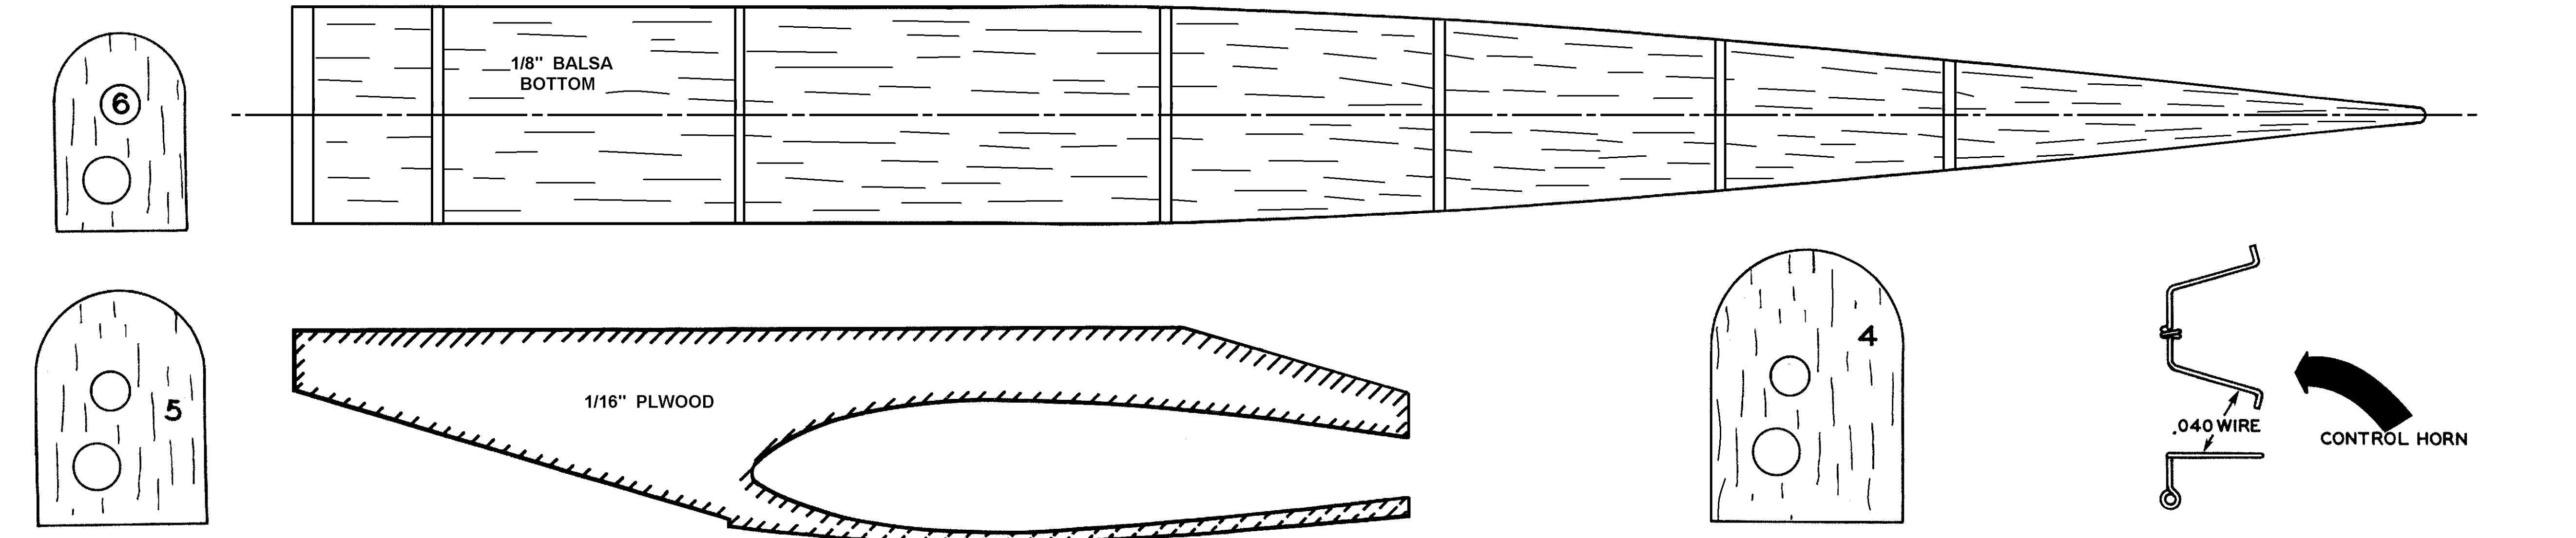

WING SPAN 40"
 CHORD 9"
 LENGTH 29"
 POWER .30

an UNCLE WILLIES PLAN
 WWW.MYUNCLEWILLIES.COM

RINGMASTER