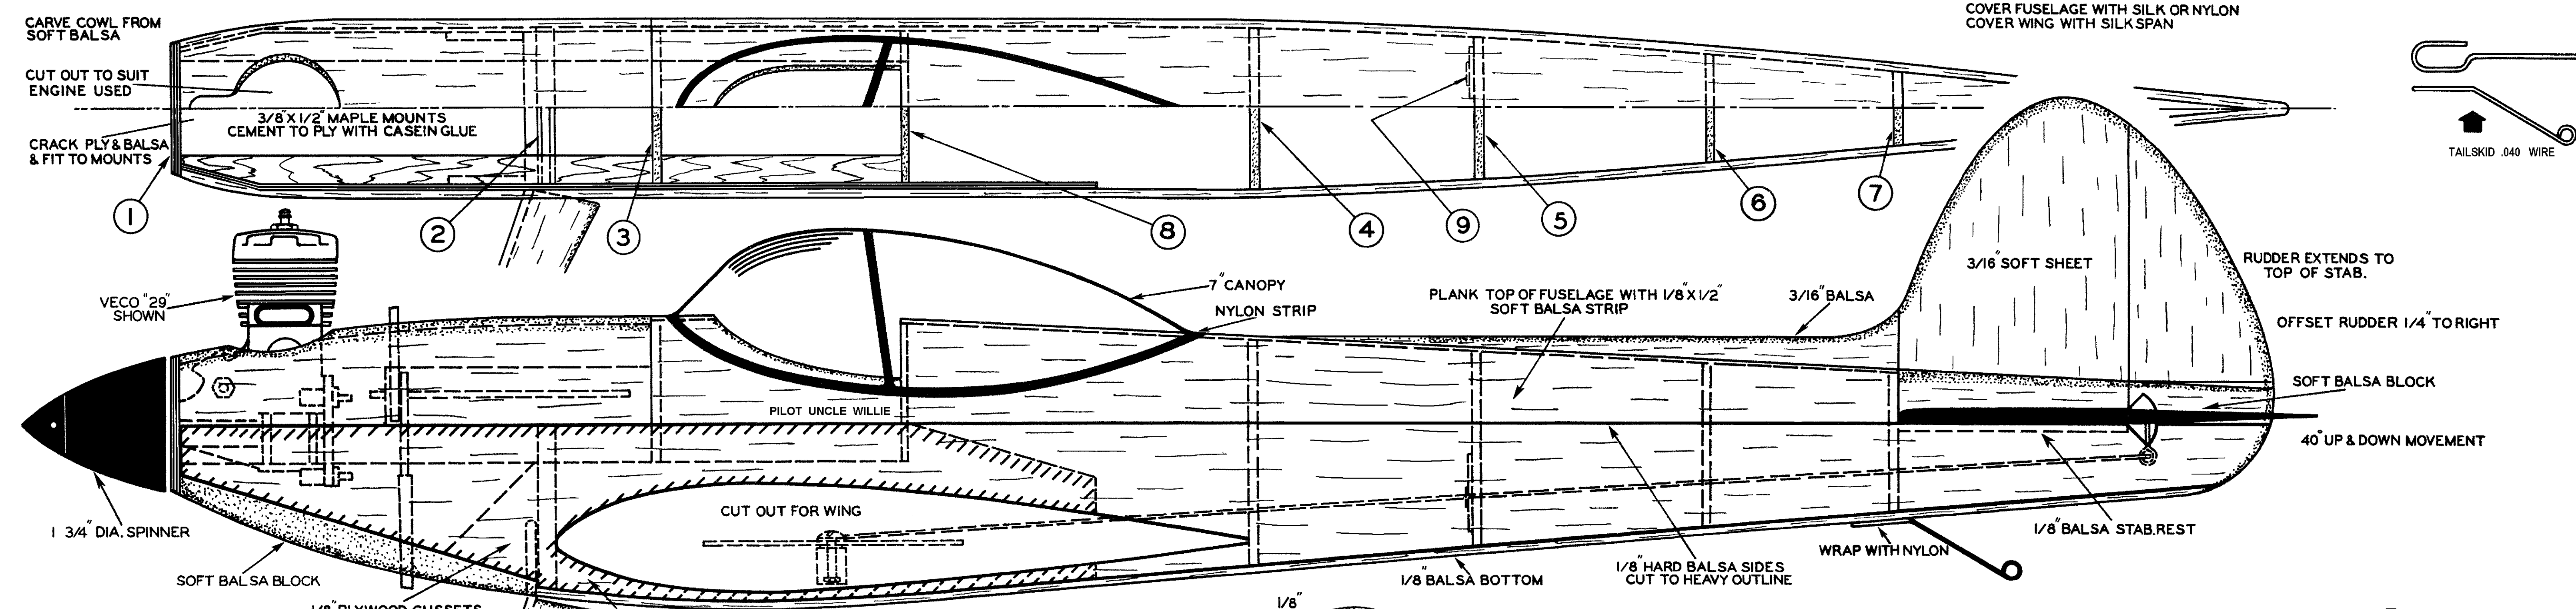

WING SPAN 40"
 CHORD 9"
 LENGTH 29"
 POWER .30

an UNCLE WILLIES PLAN
 WWW.MYUNCLEWILLIES.COM

RINGMASTER