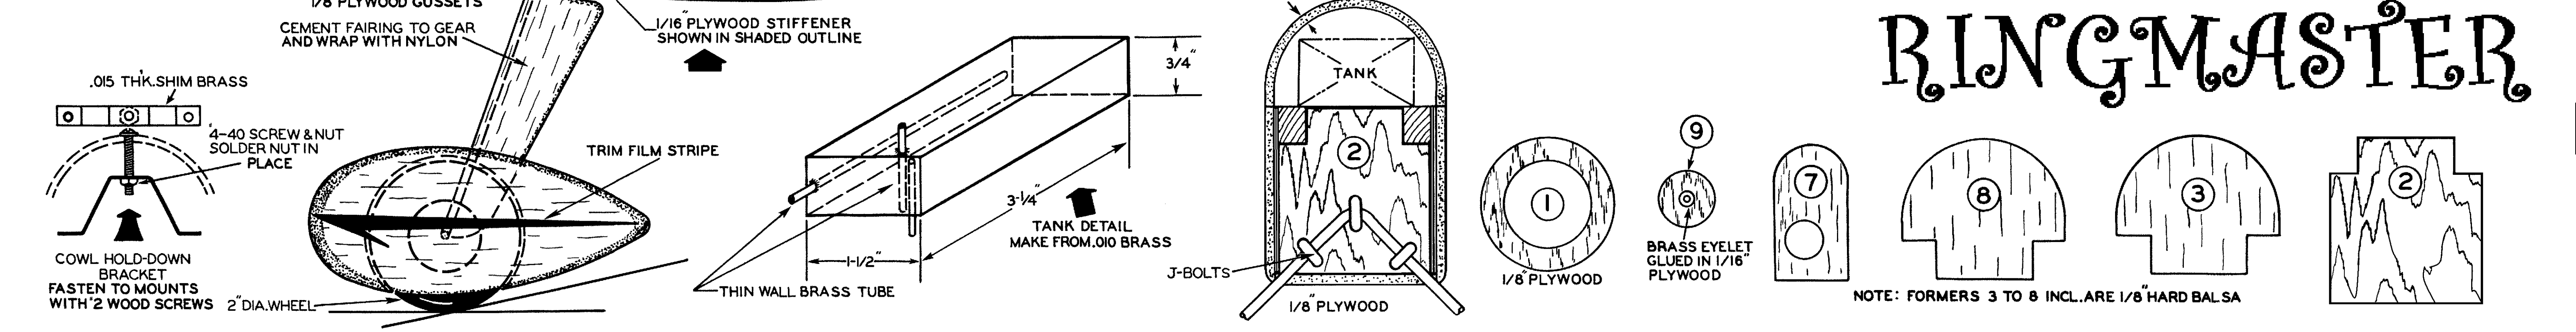

WING SPAN 40"
 CHORD 9"
 LENGTH 29"
 POWER .30

an UNCLE WILLIES PLAN
 WWW.MYUNCLEWILLIES.COM

RINGMASTER