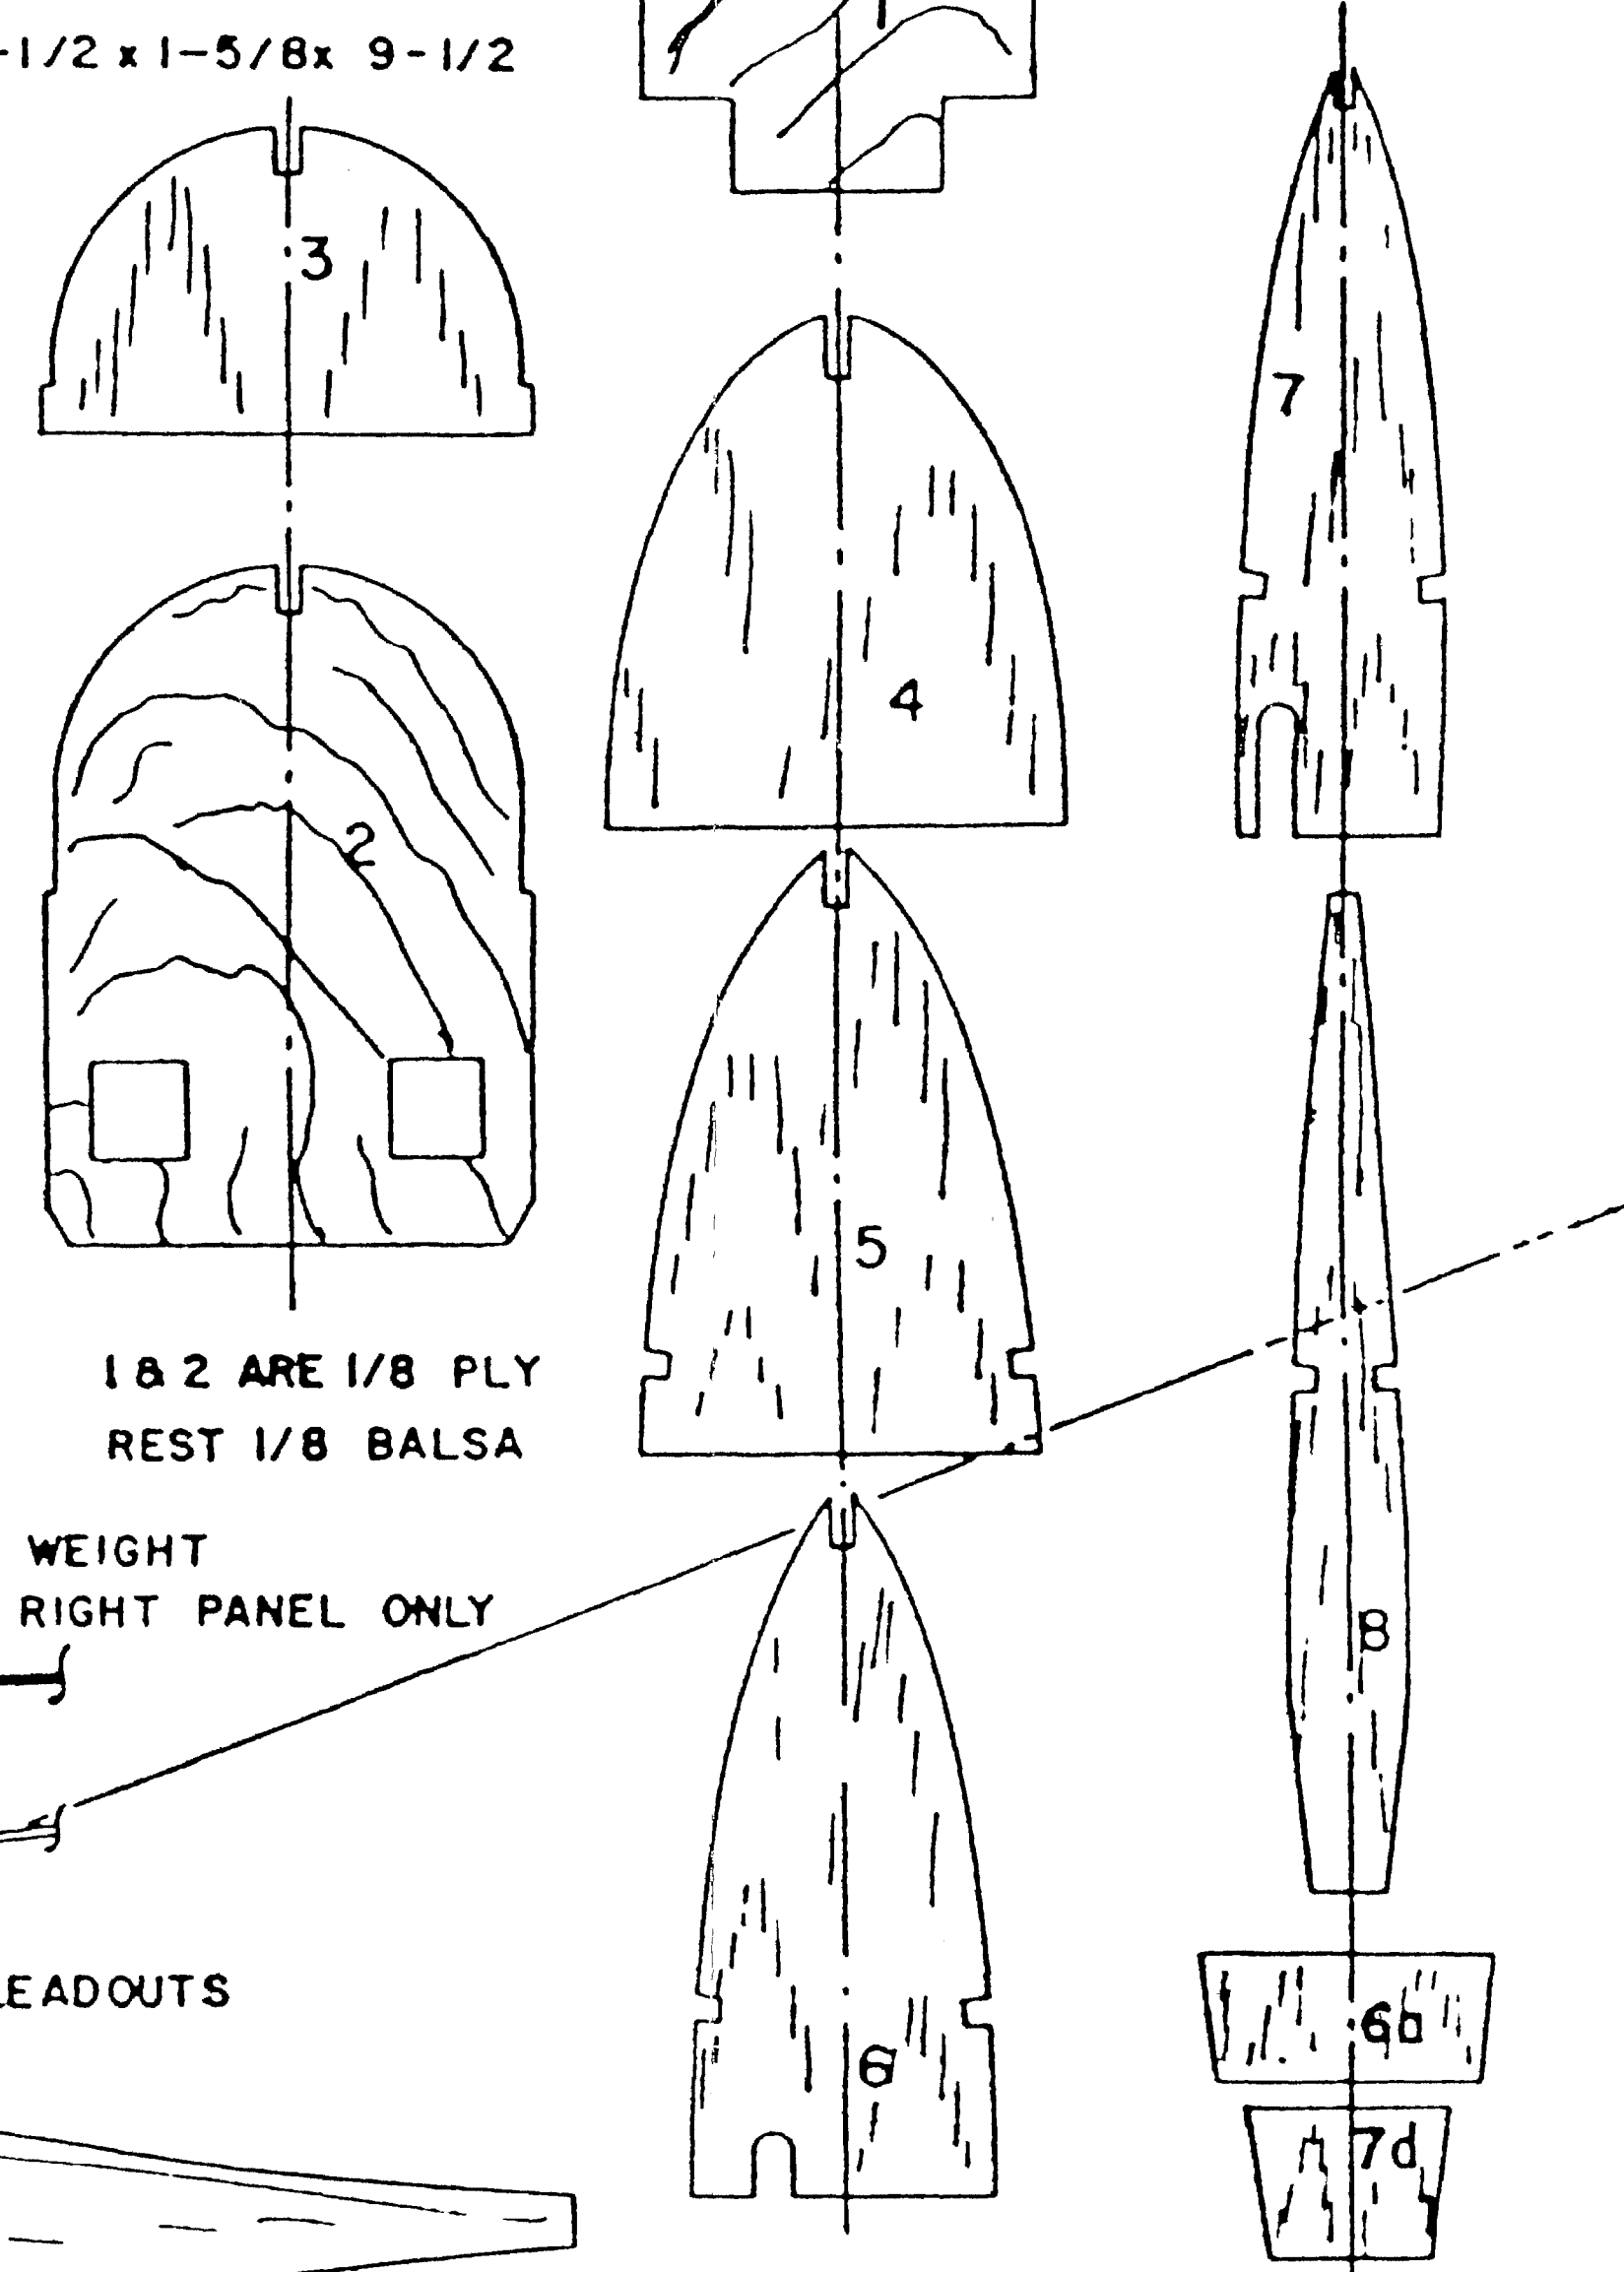

"FIERCE ARROW"

R2 thru R9 FROM 3/32" LIGHT WT. STOCK
2 of EACH RIB REQUIRED

NOTE ALL PLANKING MATERIAL
1/16 IN THICK.

SHORTEN NOSE LENGTH
1-1/4" IF USING K&B or VECO
FOX or JOHNSON SHOWN