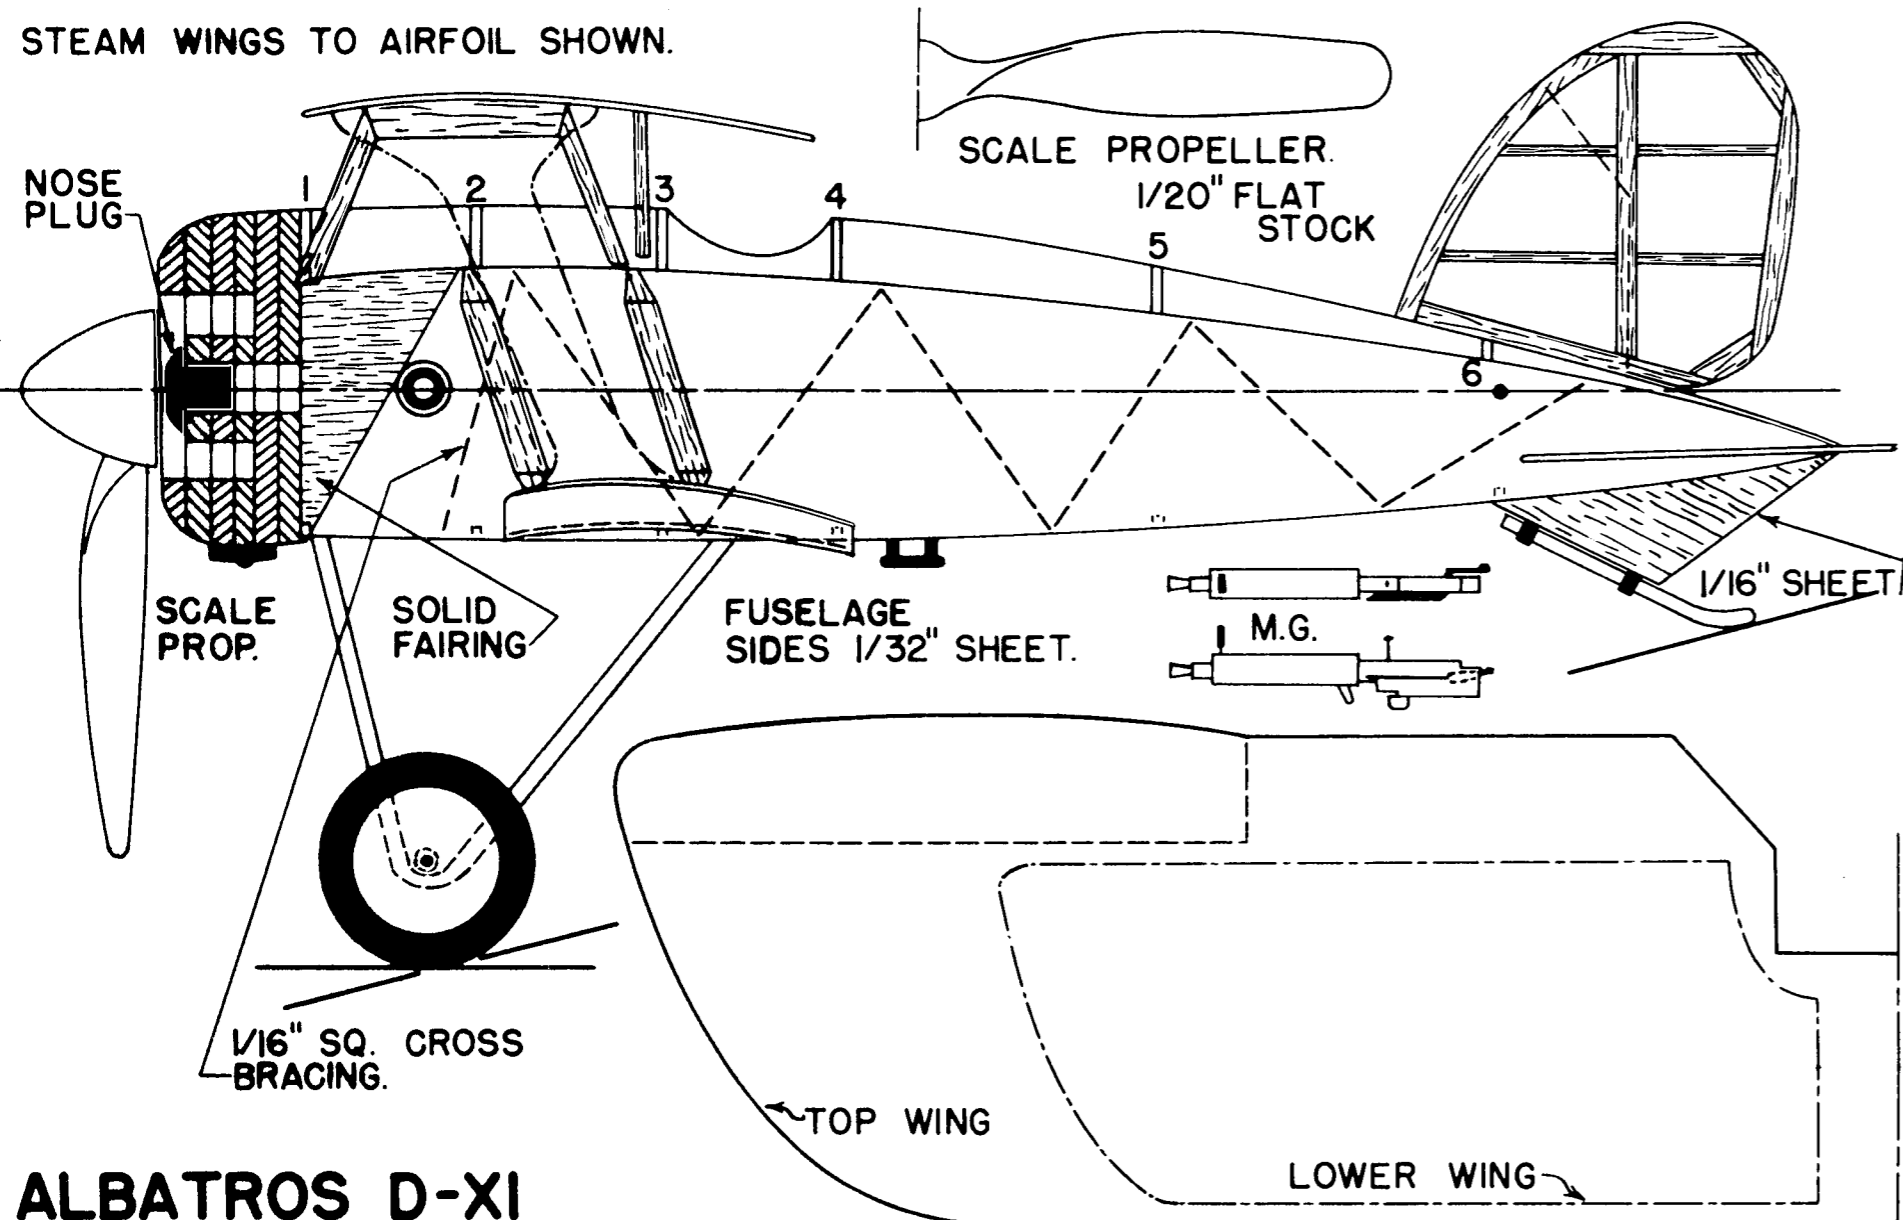

STEAM WINGS TO AIRFOIL SHOWN.

SCALE PROPELLER.  
1/20" FLAT STOCK

SCALE PROP.  
SOLID FAIRING

FUSELAGE SIDES 1/32" SHEET.

M.G.

1/16" SHEET

1/16" SQ. CROSS BRACING.

TOP WING

LOWER WING

**ALBATROS D-XI**  
 1918 GERMAN FIGHTER -  
 (FLYING SCALE 1/2")  
 By - Joseph H. Wherry

CUT WINGS FROM 1/32" SHEET BALSA

BAMBOO L.G. STRUTS

CABANE STRUTS (A)

STRUT B

WING SUPPORT STRUTS

INTERPLANE STRUTS

FLYING PROP.

5 3/4

9/16

3/8

gmx