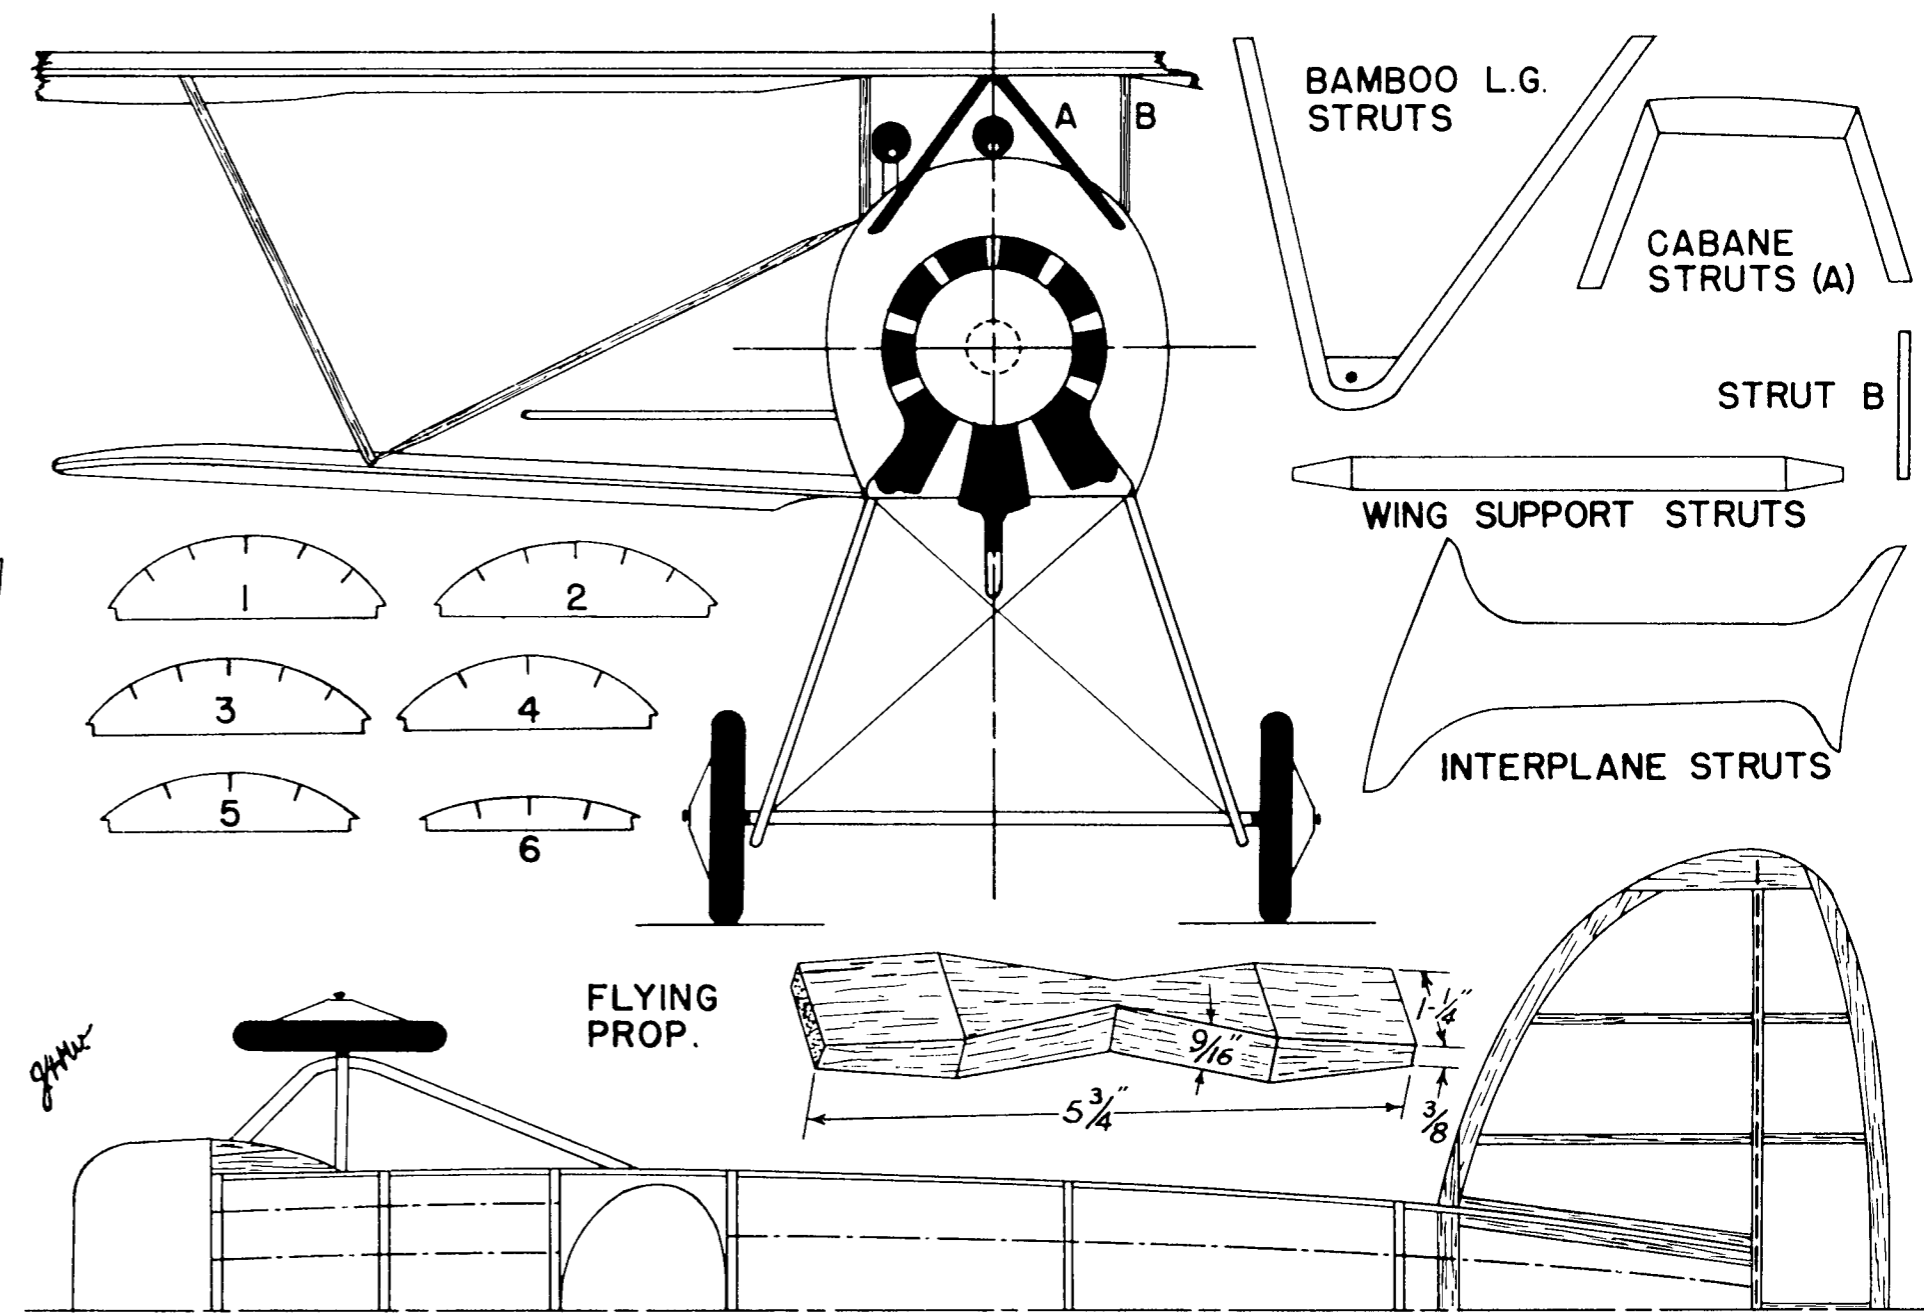

STEAM WINGS TO AIRFOIL SHOWN.

SCALE PROPELLER.  
1/20" FLAT STOCK

SCALE PROP.  
SOLID FAIRING

FUSELAGE SIDES 1/32" SHEET.

M.G.

1/16" SHEET

1/16" SQ. CROSS BRACING.

TOP WING

LOWER WING

**ALBATROS D-XI**  
 1918 GERMAN FIGHTER -  
 (FLYING SCALE 1/2")  
 By - Joseph H. Wherry

CUT WINGS FROM 1/32" SHEET BALSA

BAMBOO L.G. STRUTS

CABANE STRUTS (A)

STRUT B

WING SUPPORT STRUTS

INTERPLANE STRUTS

FLYING PROP.

5 3/4

9/16

3/8

gmx