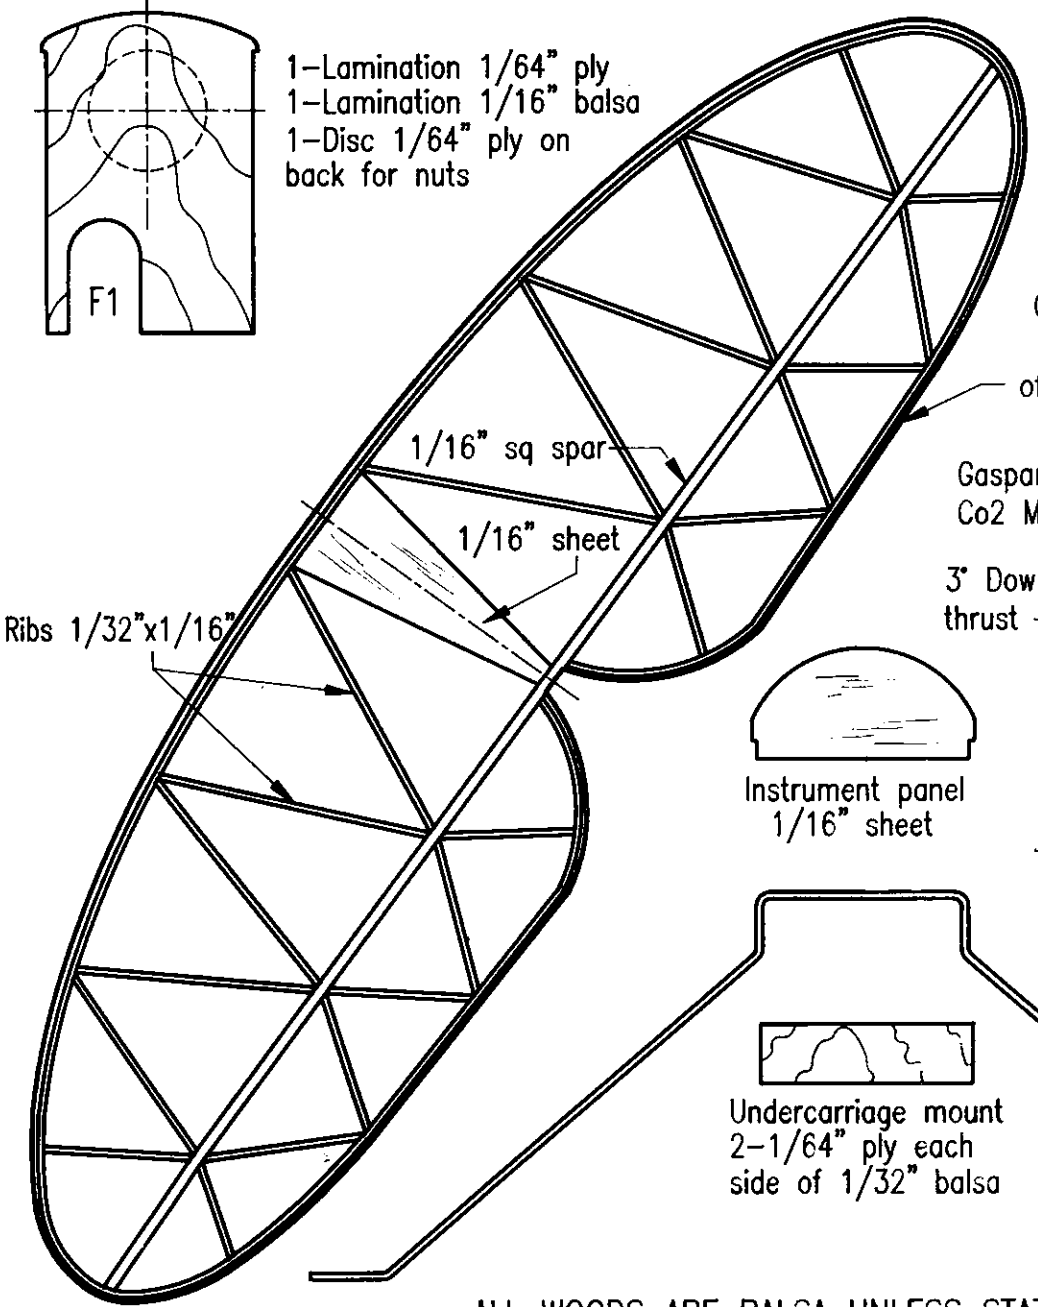

1-Lamination 1/64" ply
1-Lamination 1/16" balsa
1-Disc 1/64" ply on back for nuts

ALL WOODS ARE Balsa UNLESS STATED OTHERWISE

QUARK
510mm SPAN Co2 POWERED MODEL
FOR CETO MICRO RADIO CONTROL OR FREE FLIGHT
DESIGNED BY PETER MILLER