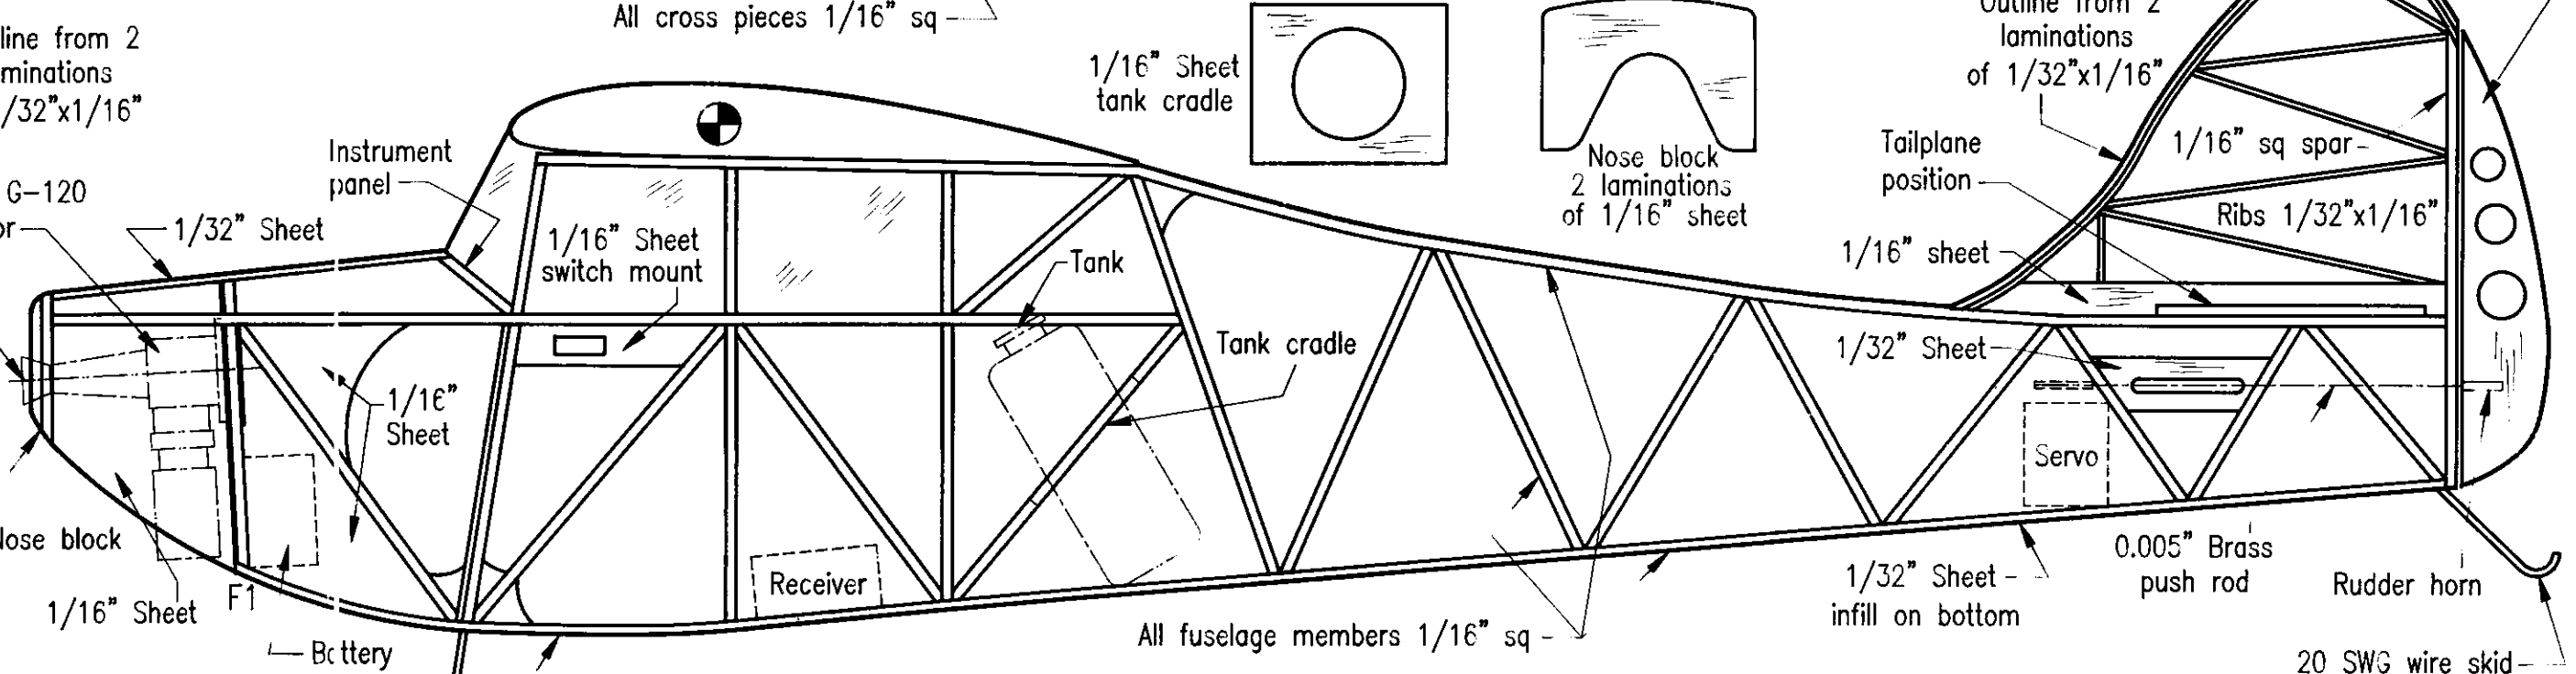

1-Lamination 1/64" ply
1-Lamination 1/16" balsa
1-Disc 1/64" ply on back for nuts

ALL WOODS ARE Balsa UNLESS STATED OTHERWISE

QUARK
510mm SPAN Co2 POWERED MODEL
FOR CETO MICRO RADIO CONTROL OR FREE FLIGHT
DESIGNED BY PETER MILLER