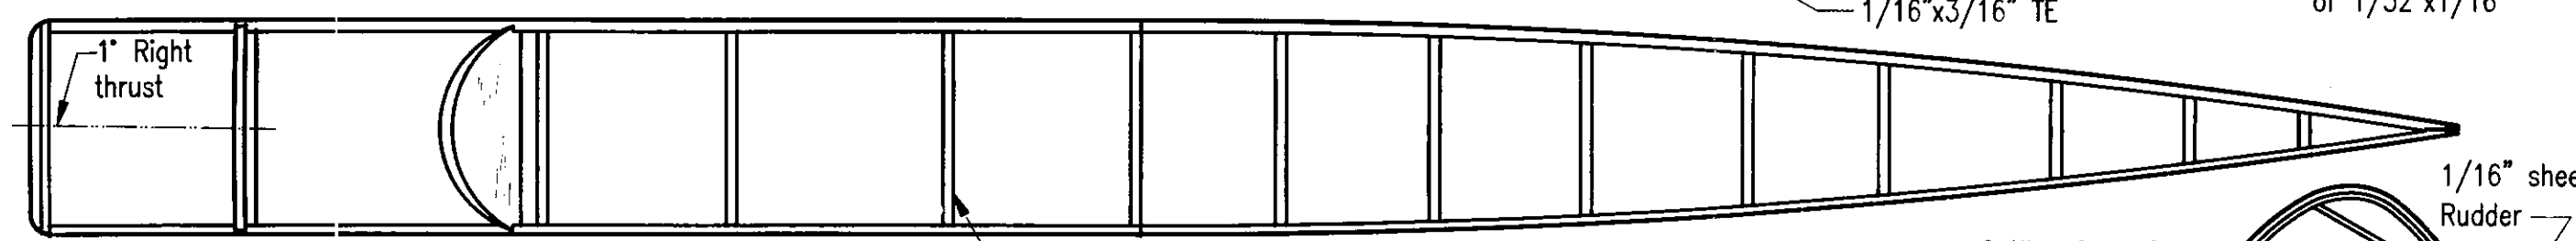

1-Lamination 1/64" ply
1-Lamination 1/16" balsa
1-Disc 1/64" ply on back for nuts

ALL WOODS ARE Balsa UNLESS STATED OTHERWISE

QUARK
510mm SPAN Co2 POWERED MODEL
FOR CETO MICRO RADIO CONTROL OR FREE FLIGHT
DESIGNED BY PETER MILLER