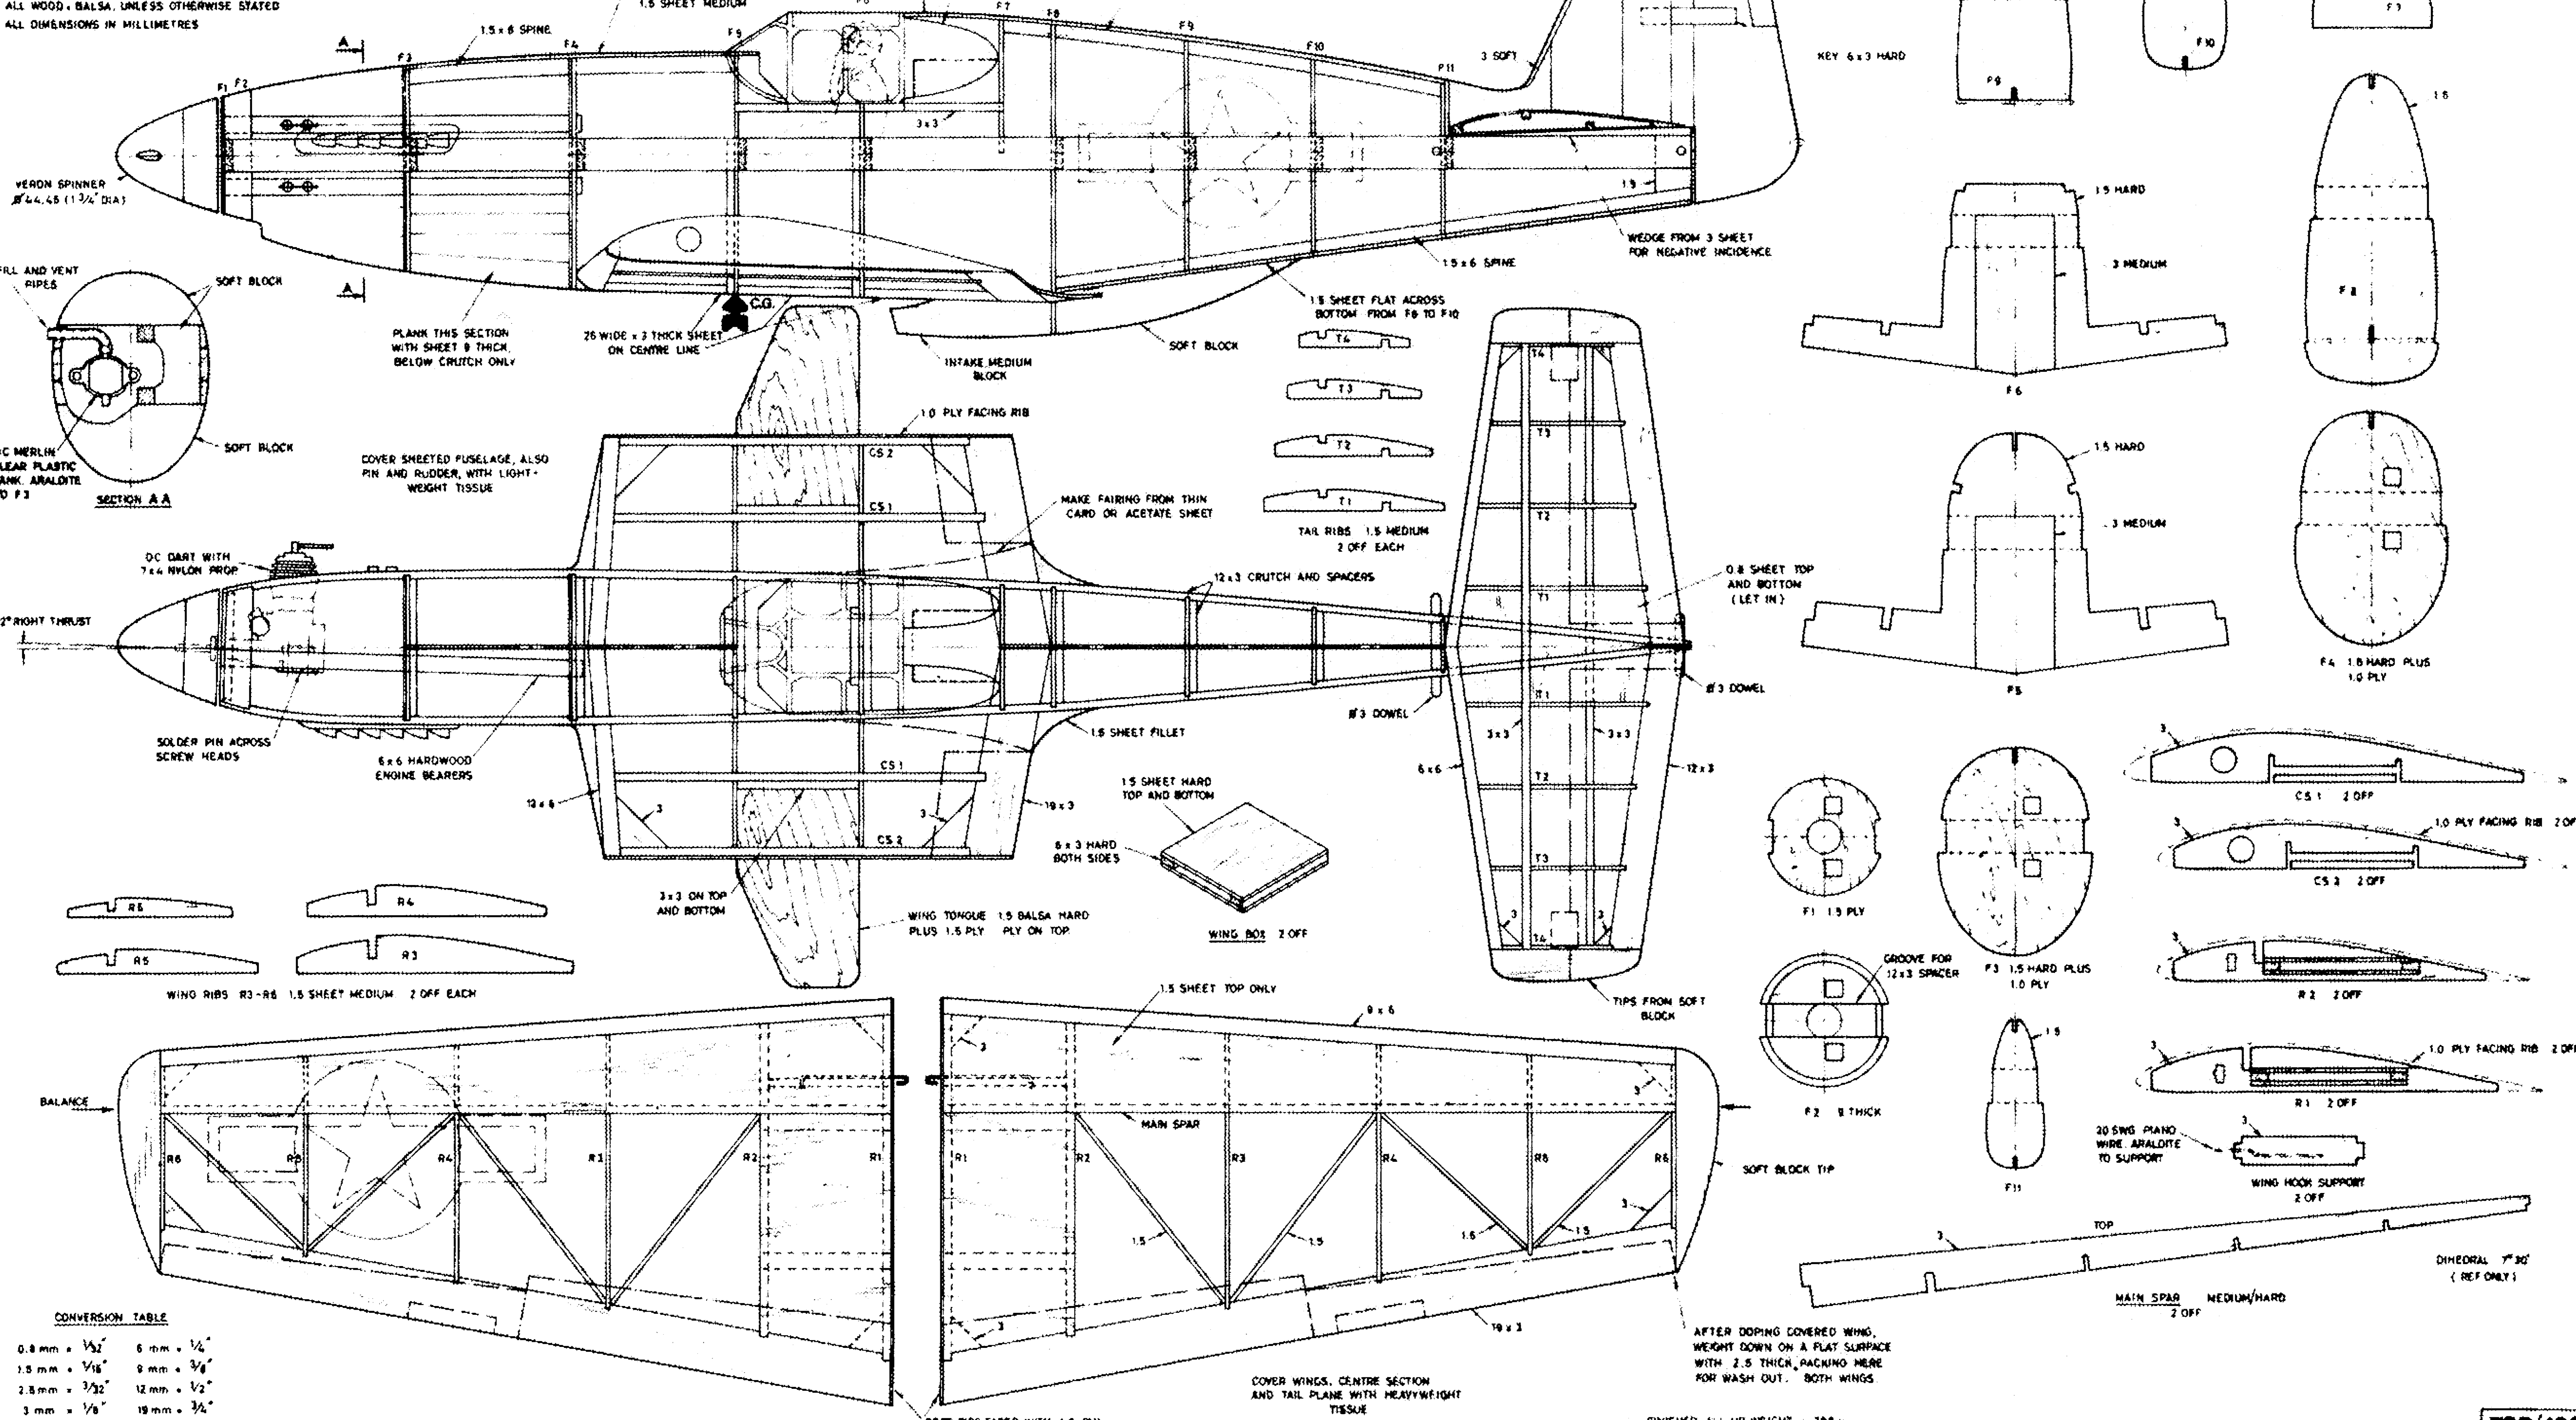

ALL WOOD, Balsa, UNLESS OTHERWISE STATED  
ALL DIMENSIONS IN MILLIMETRES

AERIAL FROM STIFF  
NYLON BROOM BRISTLE

VERON SPINNER  
#44.45 (1 3/4" DIA)

CONVERSION TABLE

0.8 mm = 1/32"	6 mm = 1/4"
1.5 mm = 1/16"	9 mm = 3/8"
2.5 mm = 3/32"	12 mm = 1/2"
3 mm = 1/8"	19 mm = 3/4"