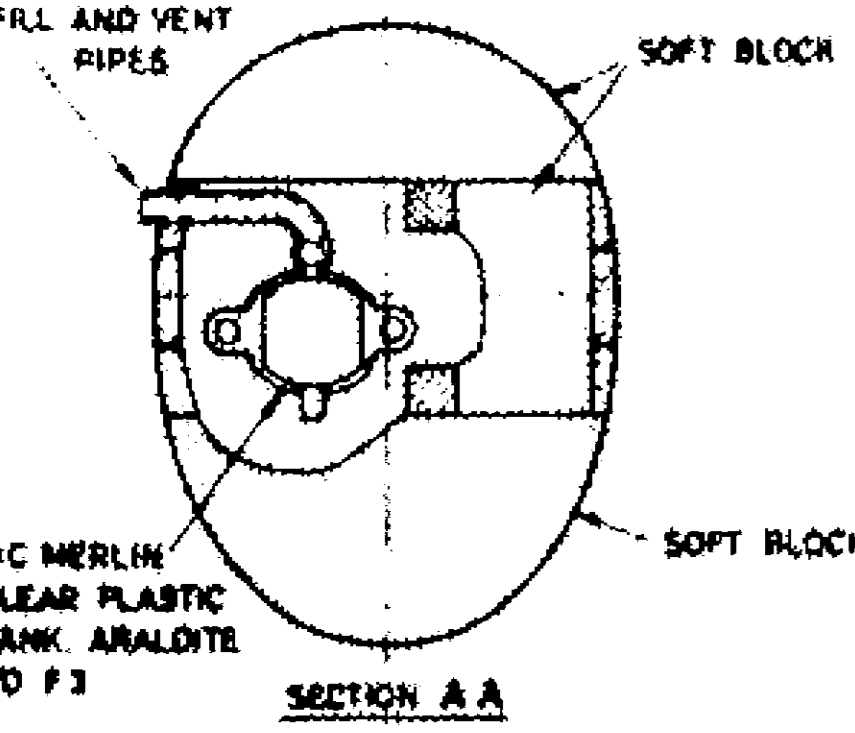

ALL WOOD, Balsa, UNLESS OTHERWISE STATED  
ALL DIMENSIONS IN MILLIMETRES

AERIAL FROM STIFF  
NYLON BROOM BRISTLE

VERON SPINNER  
#44.45 (1 3/4" DIA)

CONVERSION TABLE

0.8 mm = 1/32"	6 mm = 1/4"
1.5 mm = 1/16"	9 mm = 3/8"
2.5 mm = 3/32"	12 mm = 1/2"
3 mm = 1/8"	19 mm = 3/4"