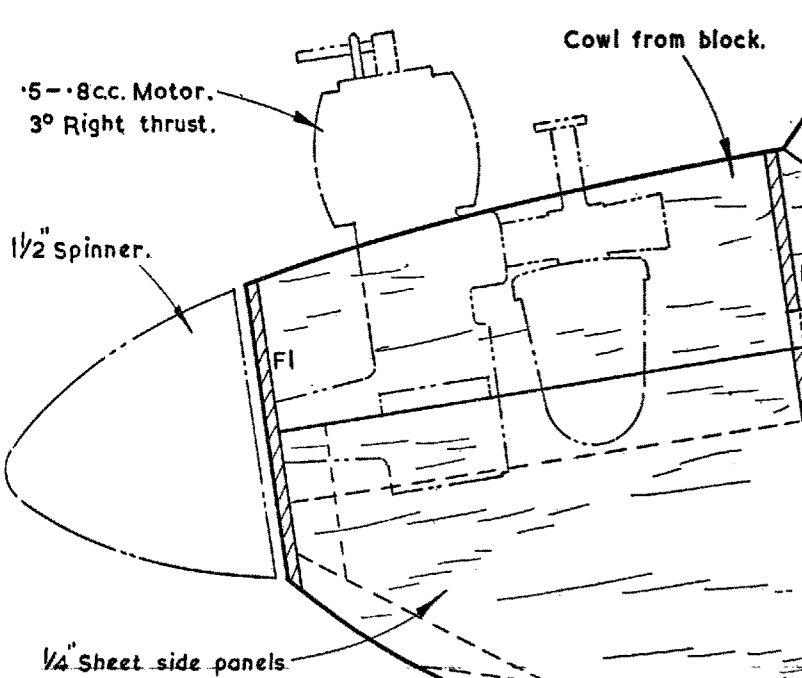

Chatterbox 3'

A 30" MODEL FOR SPORT OR RADIO BY VIC. SMEED

MATERIALS REQUIRED

5 Strips of 3/16" x 3/16" x 36" H/Balsa	18" of 3/16" Dowel.
1 " " 1/4" x 3/4" x 36" "	9 1/2" x 1 1/4" x 16 S.W.G. Dural.
1 " " 3/8" x 3/8" x 36" "	36" of 14 S.W.G. wire.
2 " " 1/8" x 1/4" x 36" Spruce.	12" " 18 " "
3 Sheets " 1/32" x 3" x 36" Balsa	6" " 20 " "
1 " " 1/16" x 3" x 36" "	3" x 7" of 1/16" Plywood.
1 " " 3/16" x 4" x 36" "	12" of 1/4" x 3/8" Hardwood.
Scrap 1/8" Sheet	Soft block 3" x 1" x 2 5/8"
" 1/4" "	2 Small bushes.