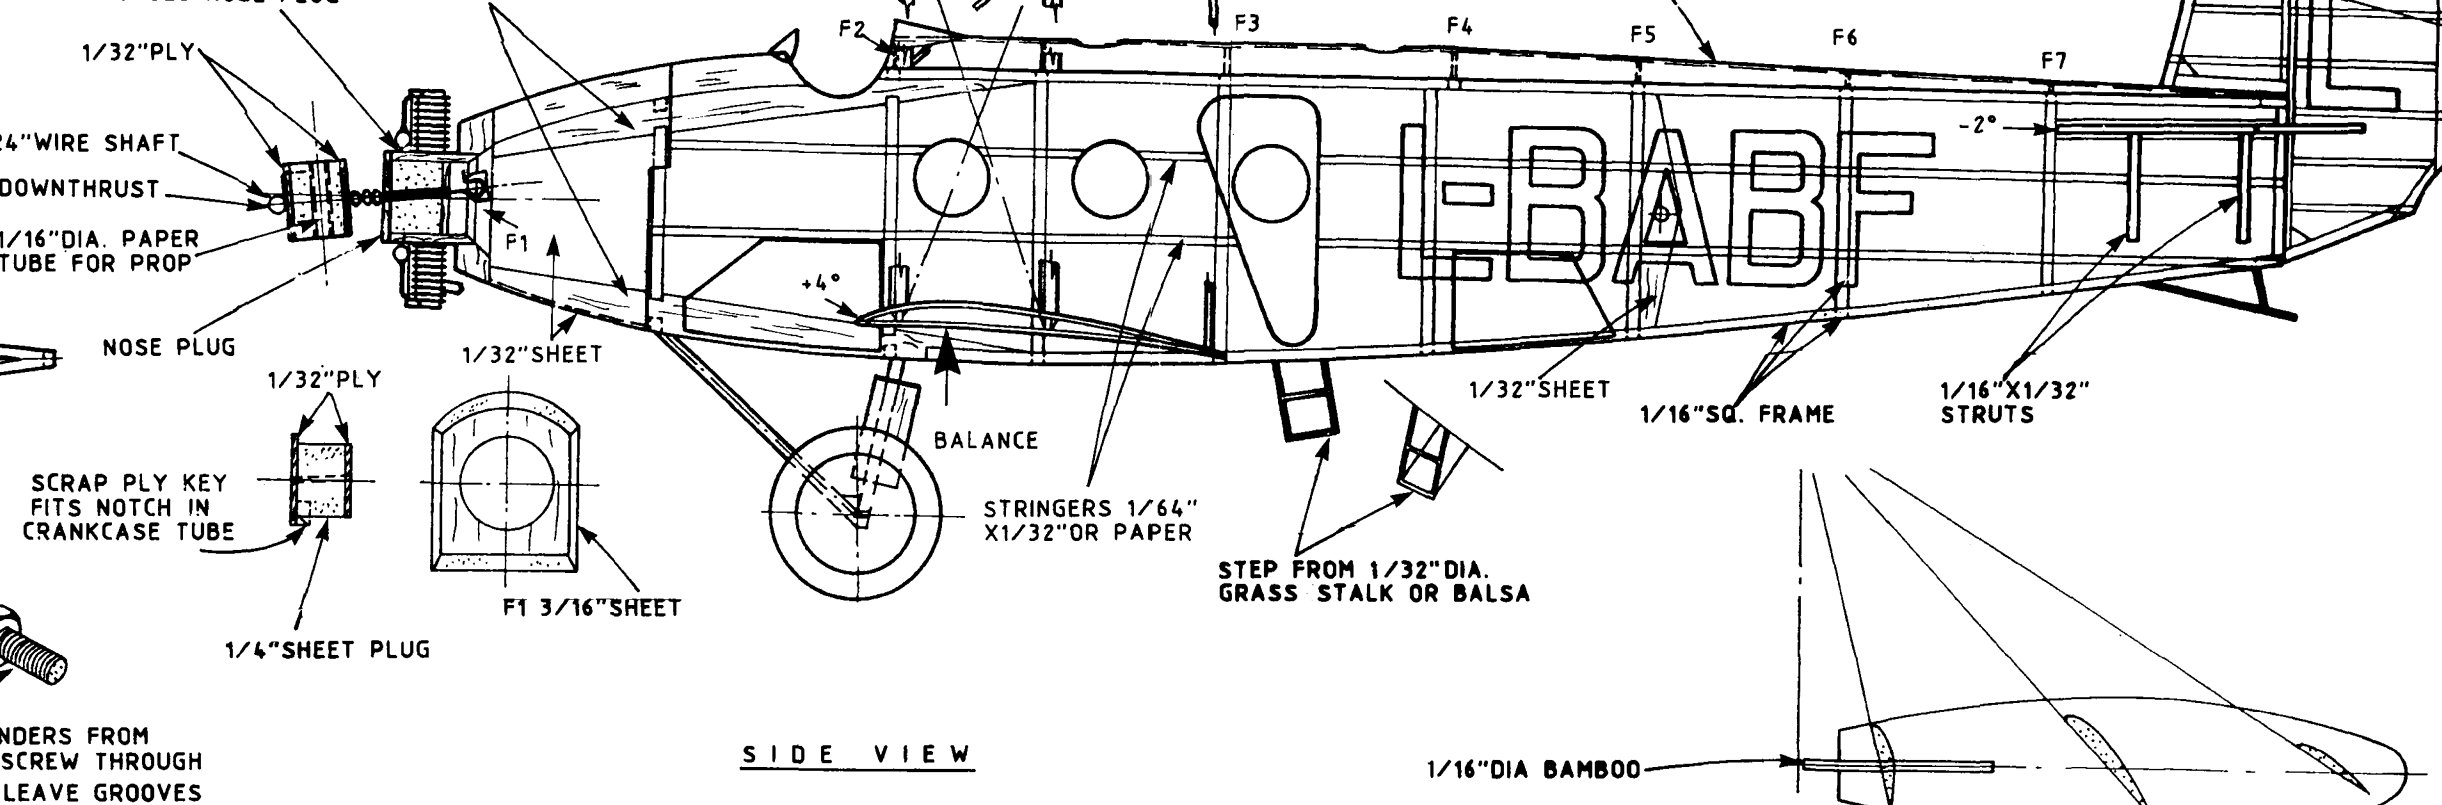

AVIA BH 25J

A 13" SPAN RUBBER POWERED SCALE MODEL
BY ANTONIN ALFERY

COLOR SCHEME
 WING AND TAIL SURFACES AND STRUTS: SILVER
 FUSELAGE: LIGHT BLUE
 LETTERING: BLACK
 UNDERCARRIAGE: BROWN

POWER:
 FOUR STRANDS OF 3/64" RUBBER
 24" LONG TAKES ABOUT 1800 TURNS
 ORIGINAL MAX. FLIGHT DURATION 90SEC.
 WEIGHT (LESS MOTOR) 9G.