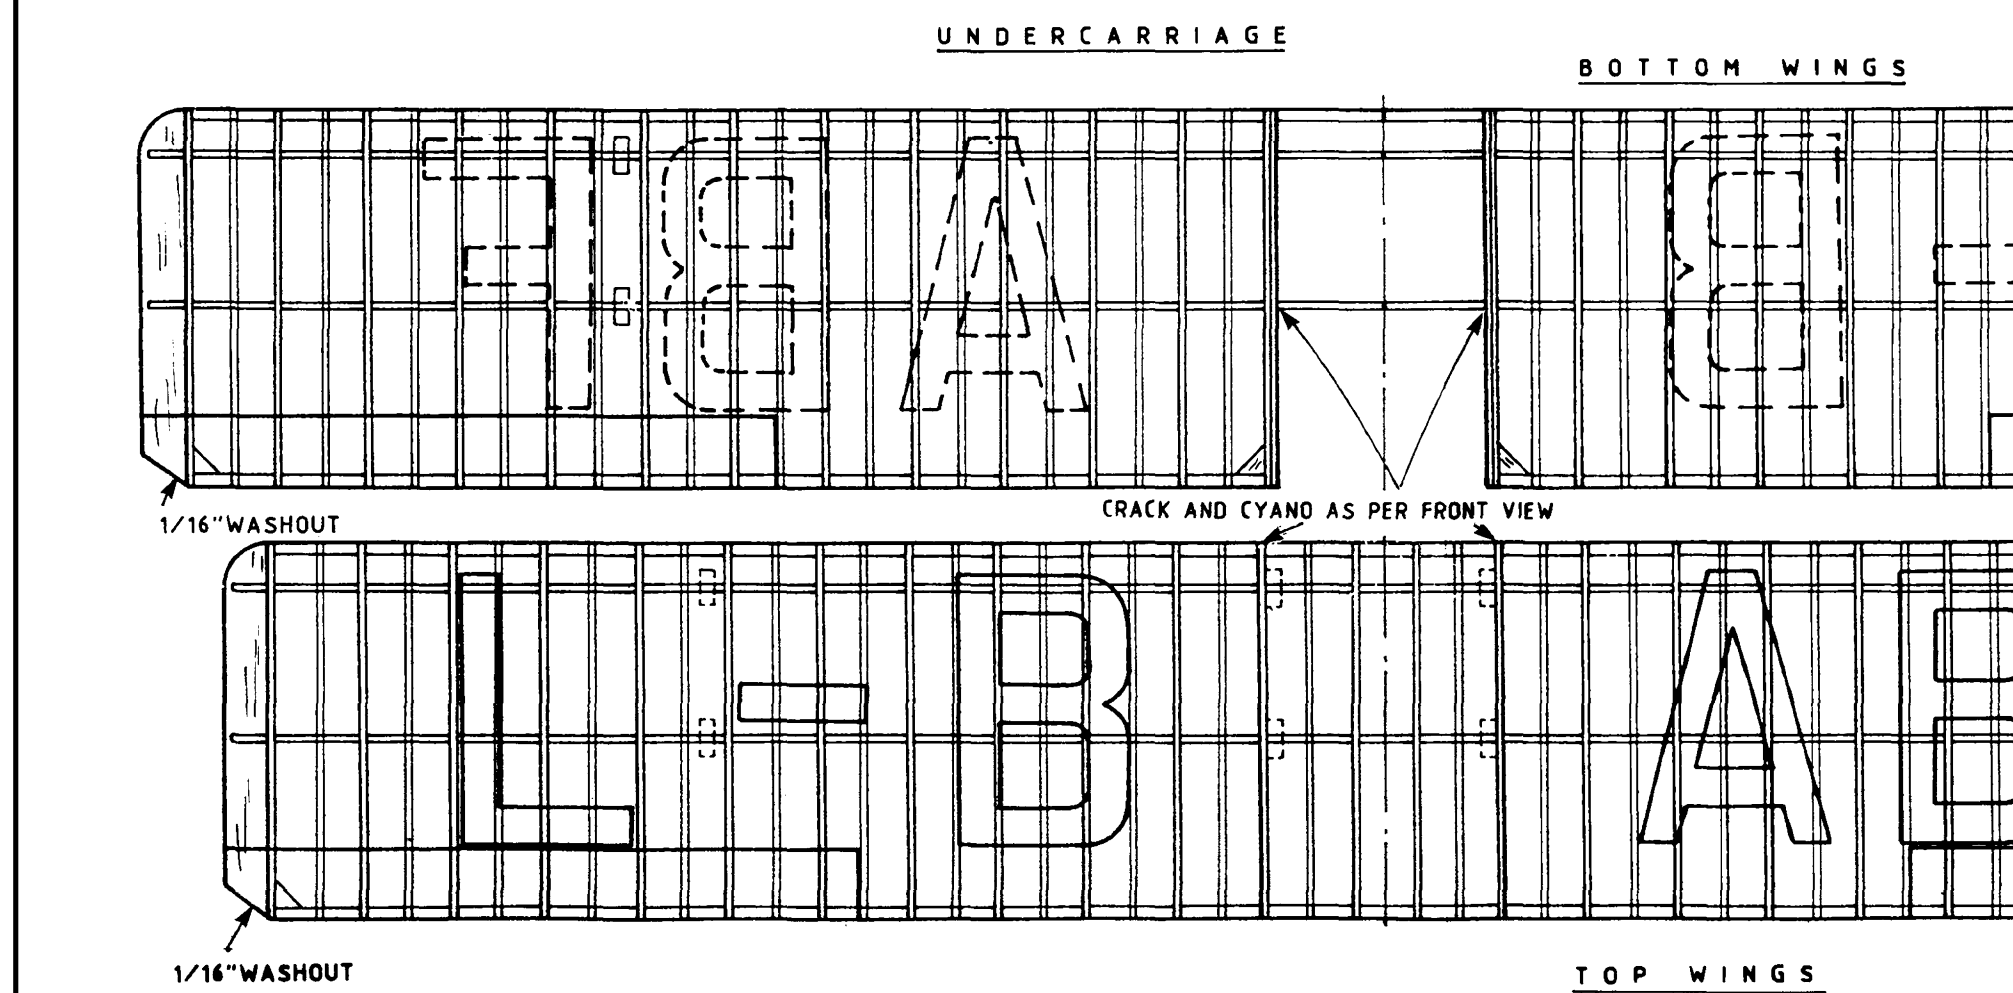

AVIA BH 25J

A 13" SPAN RUBBER POWERED SCALE MODEL
BY ANTONIN ALFERY

COLOR SCHEME
 WING AND TAIL SURFACES AND STRUTS: SILVER
 FUSELAGE: LIGHT BLUE
 LETTERING: BLACK
 UNDERCARRIAGE: BROWN

POWER:
 FOUR STRANDS OF 3/64" RUBBER
 24" LONG TAKES ABOUT 1800 TURNS
 ORIGINAL MAX. FLIGHT DURATION 90SEC.
 WEIGHT (LESS MOTOR) 9G.