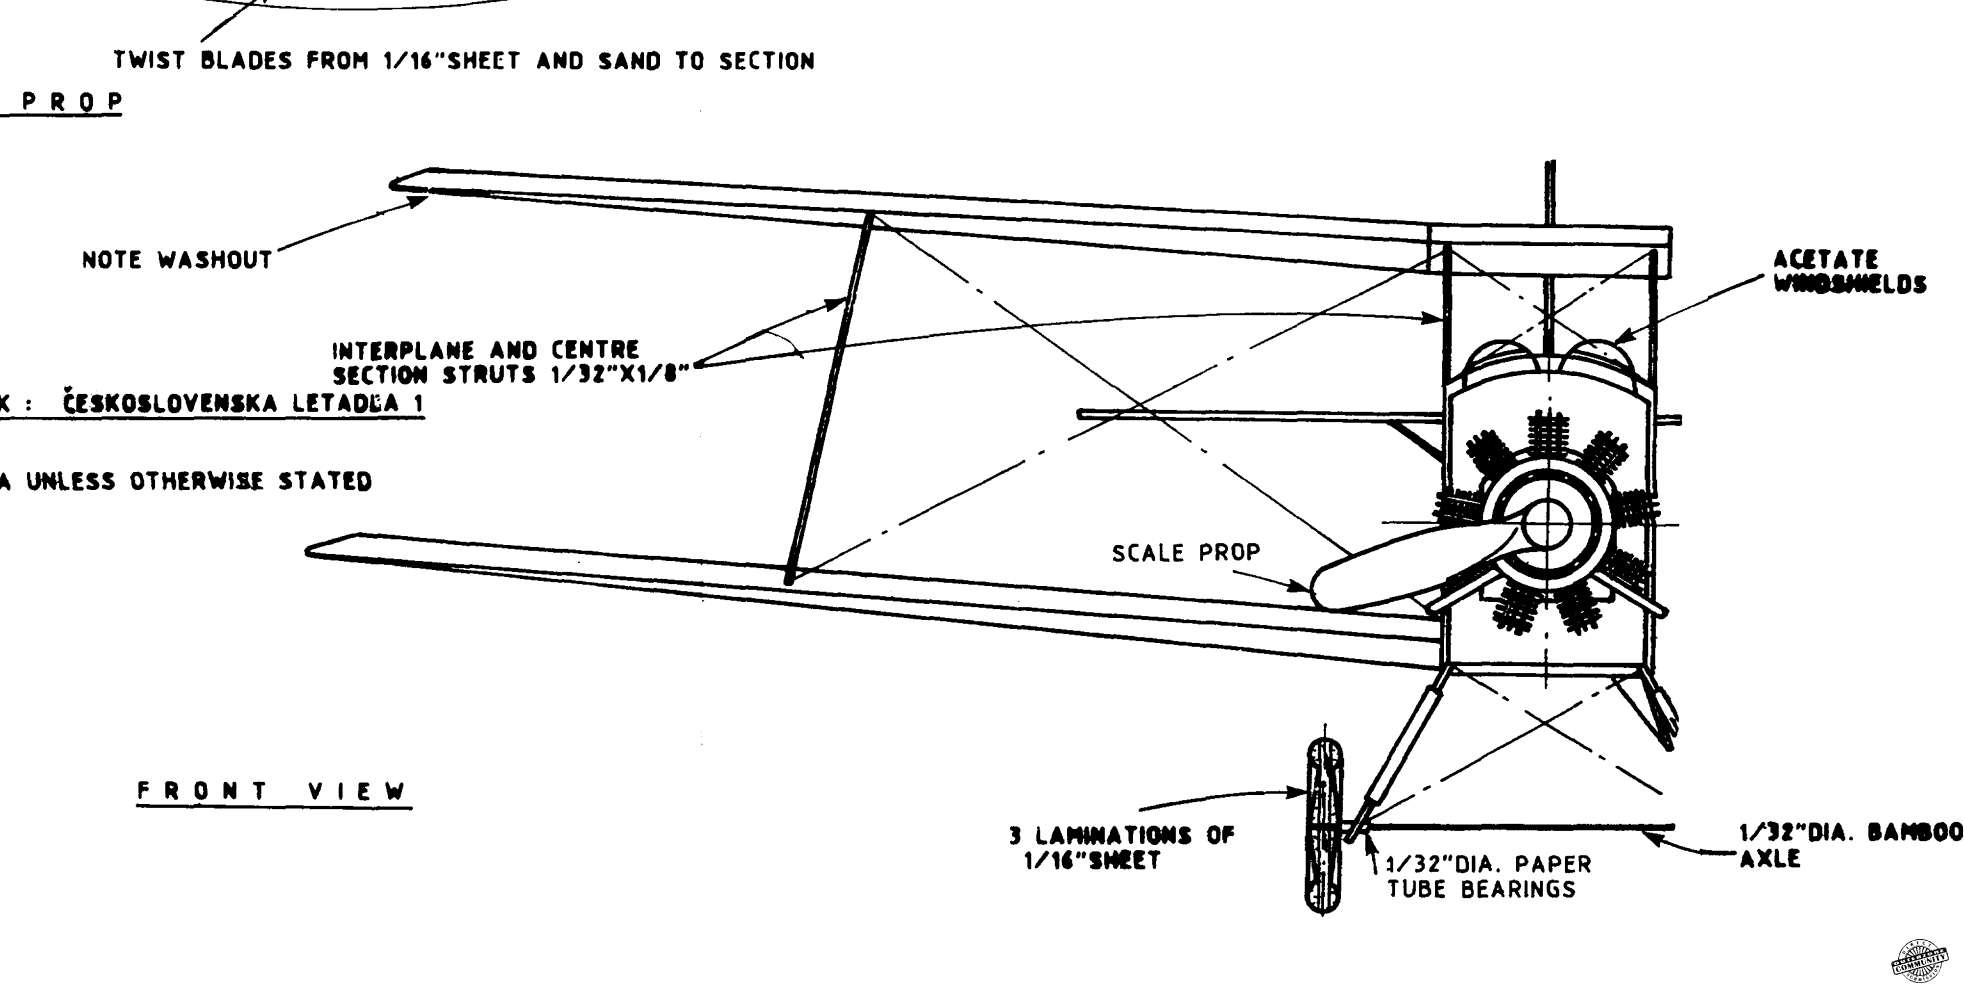

AVIA BH 25J

A 13" SPAN RUBBER POWERED SCALE MODEL
BY ANTONIN ALFERY

COLOR SCHEME
 WING AND TAIL SURFACES AND STRUTS: SILVER
 FUSELAGE: LIGHT BLUE
 LETTERING: BLACK
 UNDERCARRIAGE: BROWN

POWER:
 FOUR STRANDS OF 3/64" RUBBER
 24" LONG TAKES ABOUT 1800 TURNS
 ORIGINAL MAX. FLIGHT DURATION 90SEC.
 WEIGHT (LESS MOTOR) 9G.