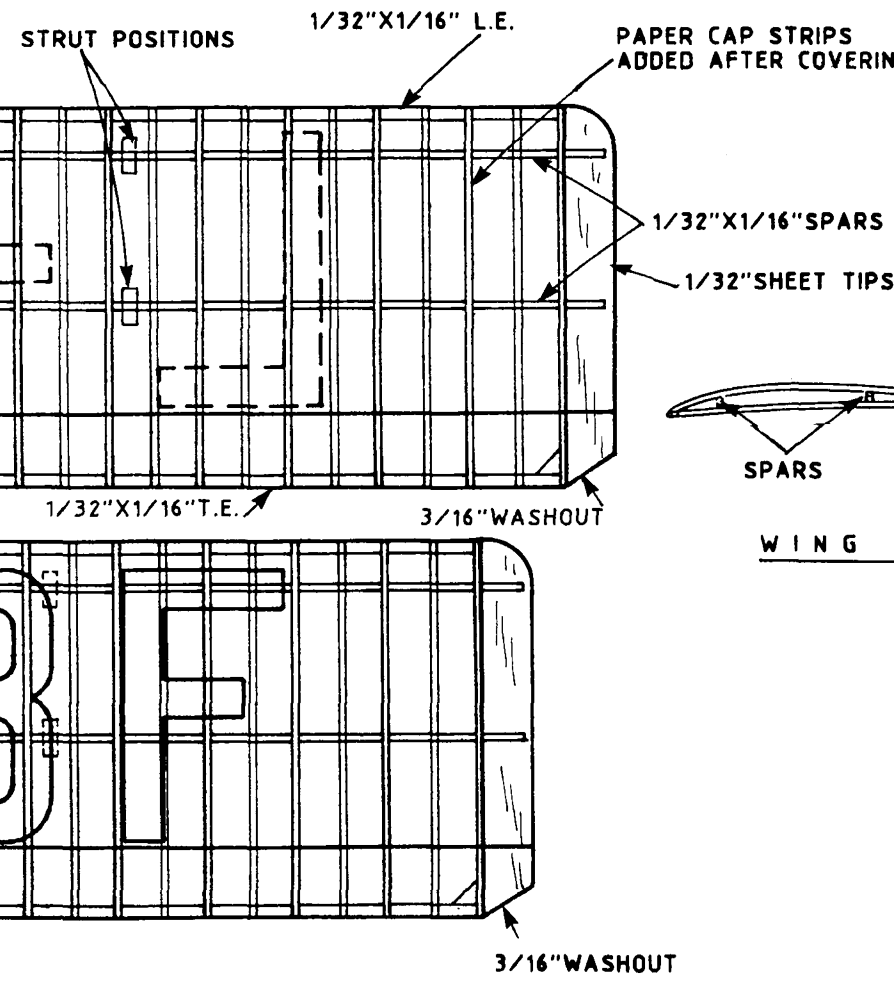

AVIA BH 25J

A 13" SPAN RUBBER POWERED SCALE MODEL
BY ANTONIN ALFERY

COLOR SCHEME
 WING AND TAIL SURFACES AND STRUTS: SILVER
 FUSELAGE: LIGHT BLUE
 LETTERING: BLACK
 UNDERCARRIAGE: BROWN

POWER:
 FOUR STRANDS OF 3/64" RUBBER
 24" LONG TAKES ABOUT 1800 TURNS
 ORIGINAL MAX. FLIGHT DURATION 90SEC.
 WEIGHT (LESS MOTOR) 9G.