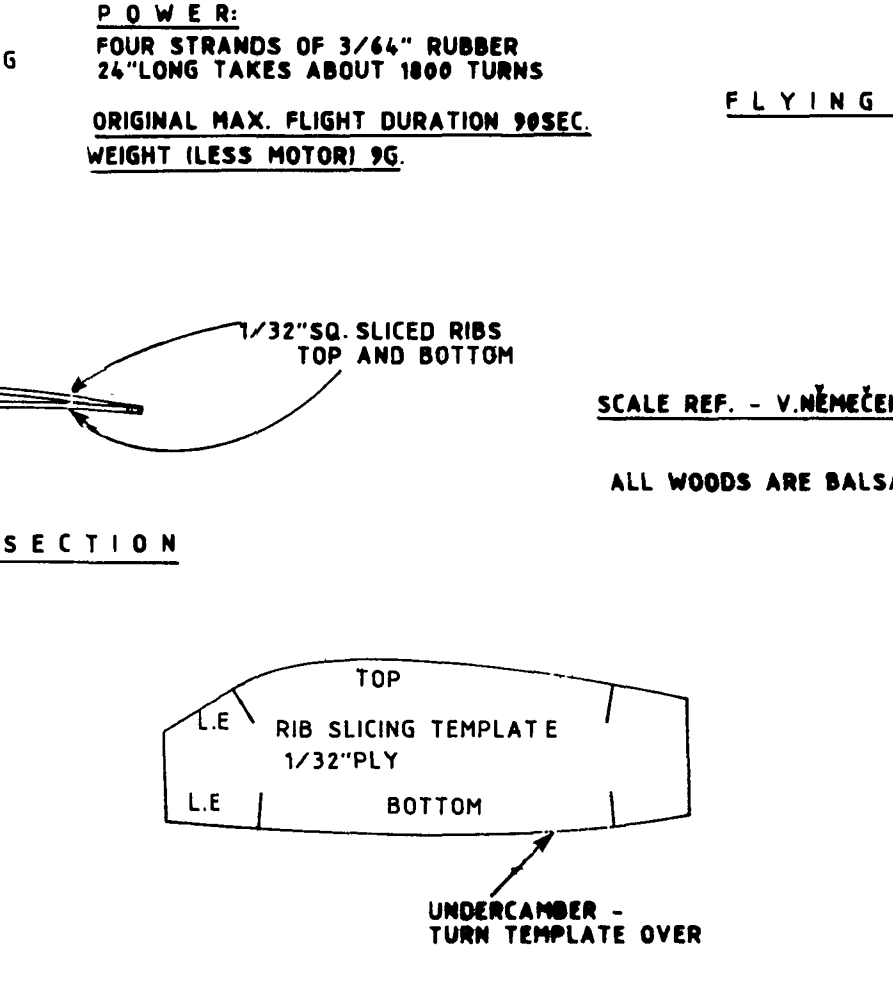

AVIA BH 25J

A 13" SPAN RUBBER POWERED SCALE MODEL
BY ANTONIN ALFERY

COLOR SCHEME
 WING AND TAIL SURFACES AND STRUTS: SILVER
 FUSELAGE: LIGHT BLUE
 LETTERING: BLACK
 UNDERCARRIAGE: BROWN

POWER:
 FOUR STRANDS OF 3/64" RUBBER
 24" LONG TAKES ABOUT 1800 TURNS
 ORIGINAL MAX. FLIGHT DURATION 90SEC.
 WEIGHT (LESS MOTOR) 9G.