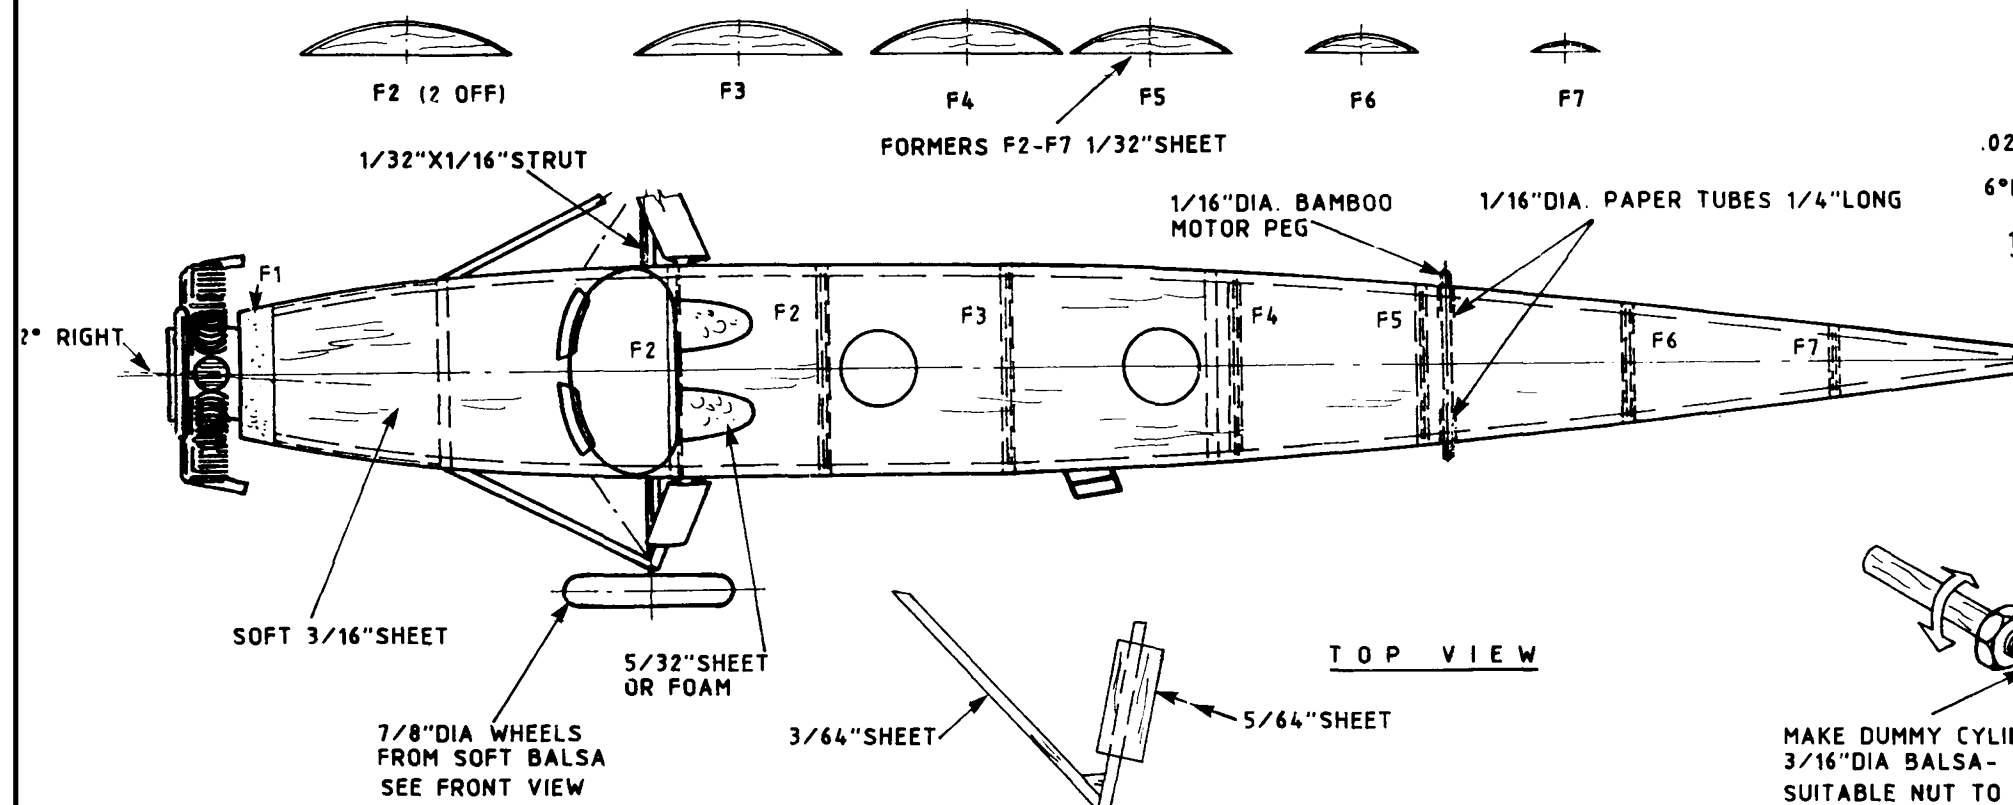

AVIA BH 25J

A 13" SPAN RUBBER POWERED SCALE MODEL
BY ANTONIN ALFERY

COLOR SCHEME
 WING AND TAIL SURFACES AND STRUTS: SILVER
 FUSELAGE: LIGHT BLUE
 LETTERING: BLACK
 UNDERCARRIAGE: BROWN

POWER:
 FOUR STRANDS OF 3/64" RUBBER
 24" LONG TAKES ABOUT 1800 TURNS
 ORIGINAL MAX. FLIGHT DURATION 90SEC.
 WEIGHT (LESS MOTOR) 9G.