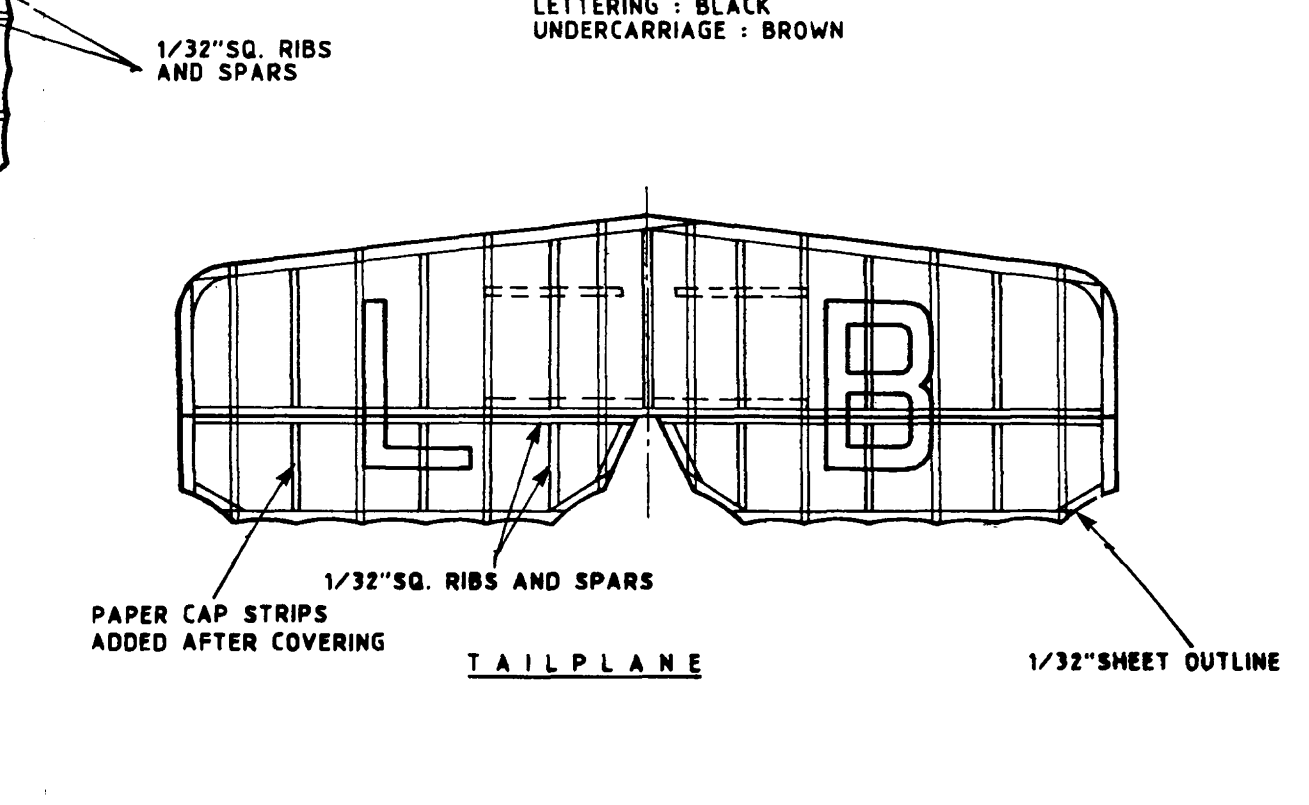

AVIA BH 25J

A 13" SPAN RUBBER POWERED SCALE MODEL
BY ANTONIN ALFERY

COLOR SCHEME
 WING AND TAIL SURFACES AND STRUTS: SILVER
 FUSELAGE: LIGHT BLUE
 LETTERING: BLACK
 UNDERCARRIAGE: BROWN

POWER:
 FOUR STRANDS OF 3/64" RUBBER
 24" LONG TAKES ABOUT 1800 TURNS
 ORIGINAL MAX. FLIGHT DURATION 90SEC.
 WEIGHT (LESS MOTOR) 9G.