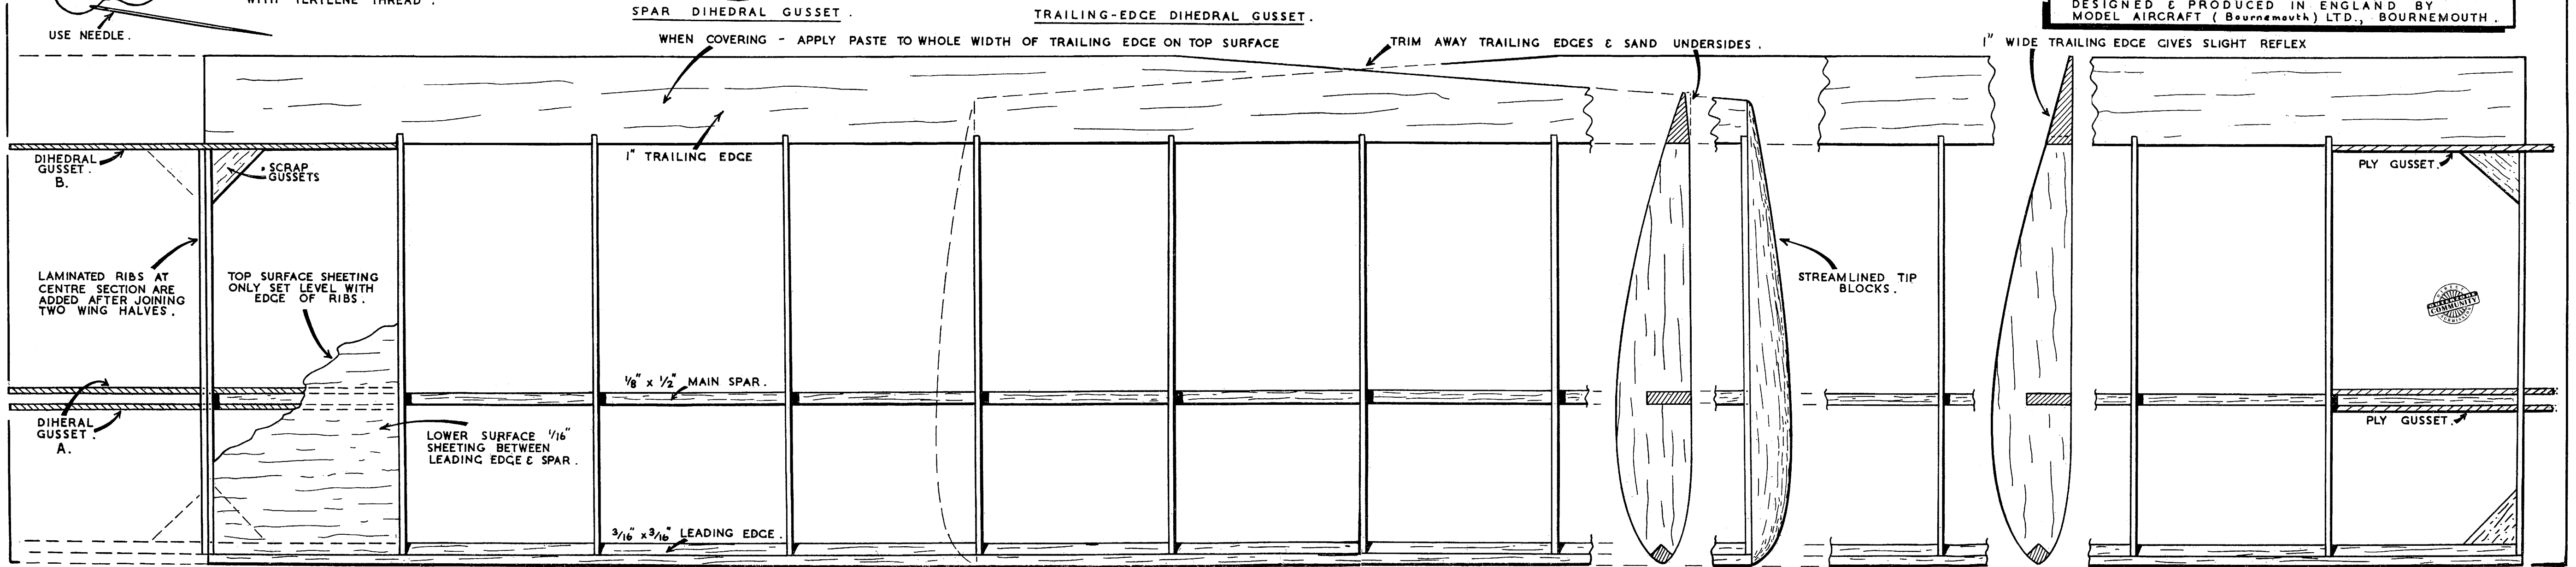

# VERON Mini-Robot

**36" SPORT RADIO PLANE.**  
 for SINGLE CHANNEL LIGHTWEIGHT RECEIVERS  
 OPERATING RUDDER ONLY UP TO .95 c.c. MOTORS.  
 D.C. "DART", "BANTAM", "MERLIN",  
 WEBRA "PICCOLO", COX "O49 etc..

DESIGNED & PRODUCED IN ENGLAND BY  
 MODEL AIRCRAFT (Bournemouth) LTD., BOURNEMOUTH.