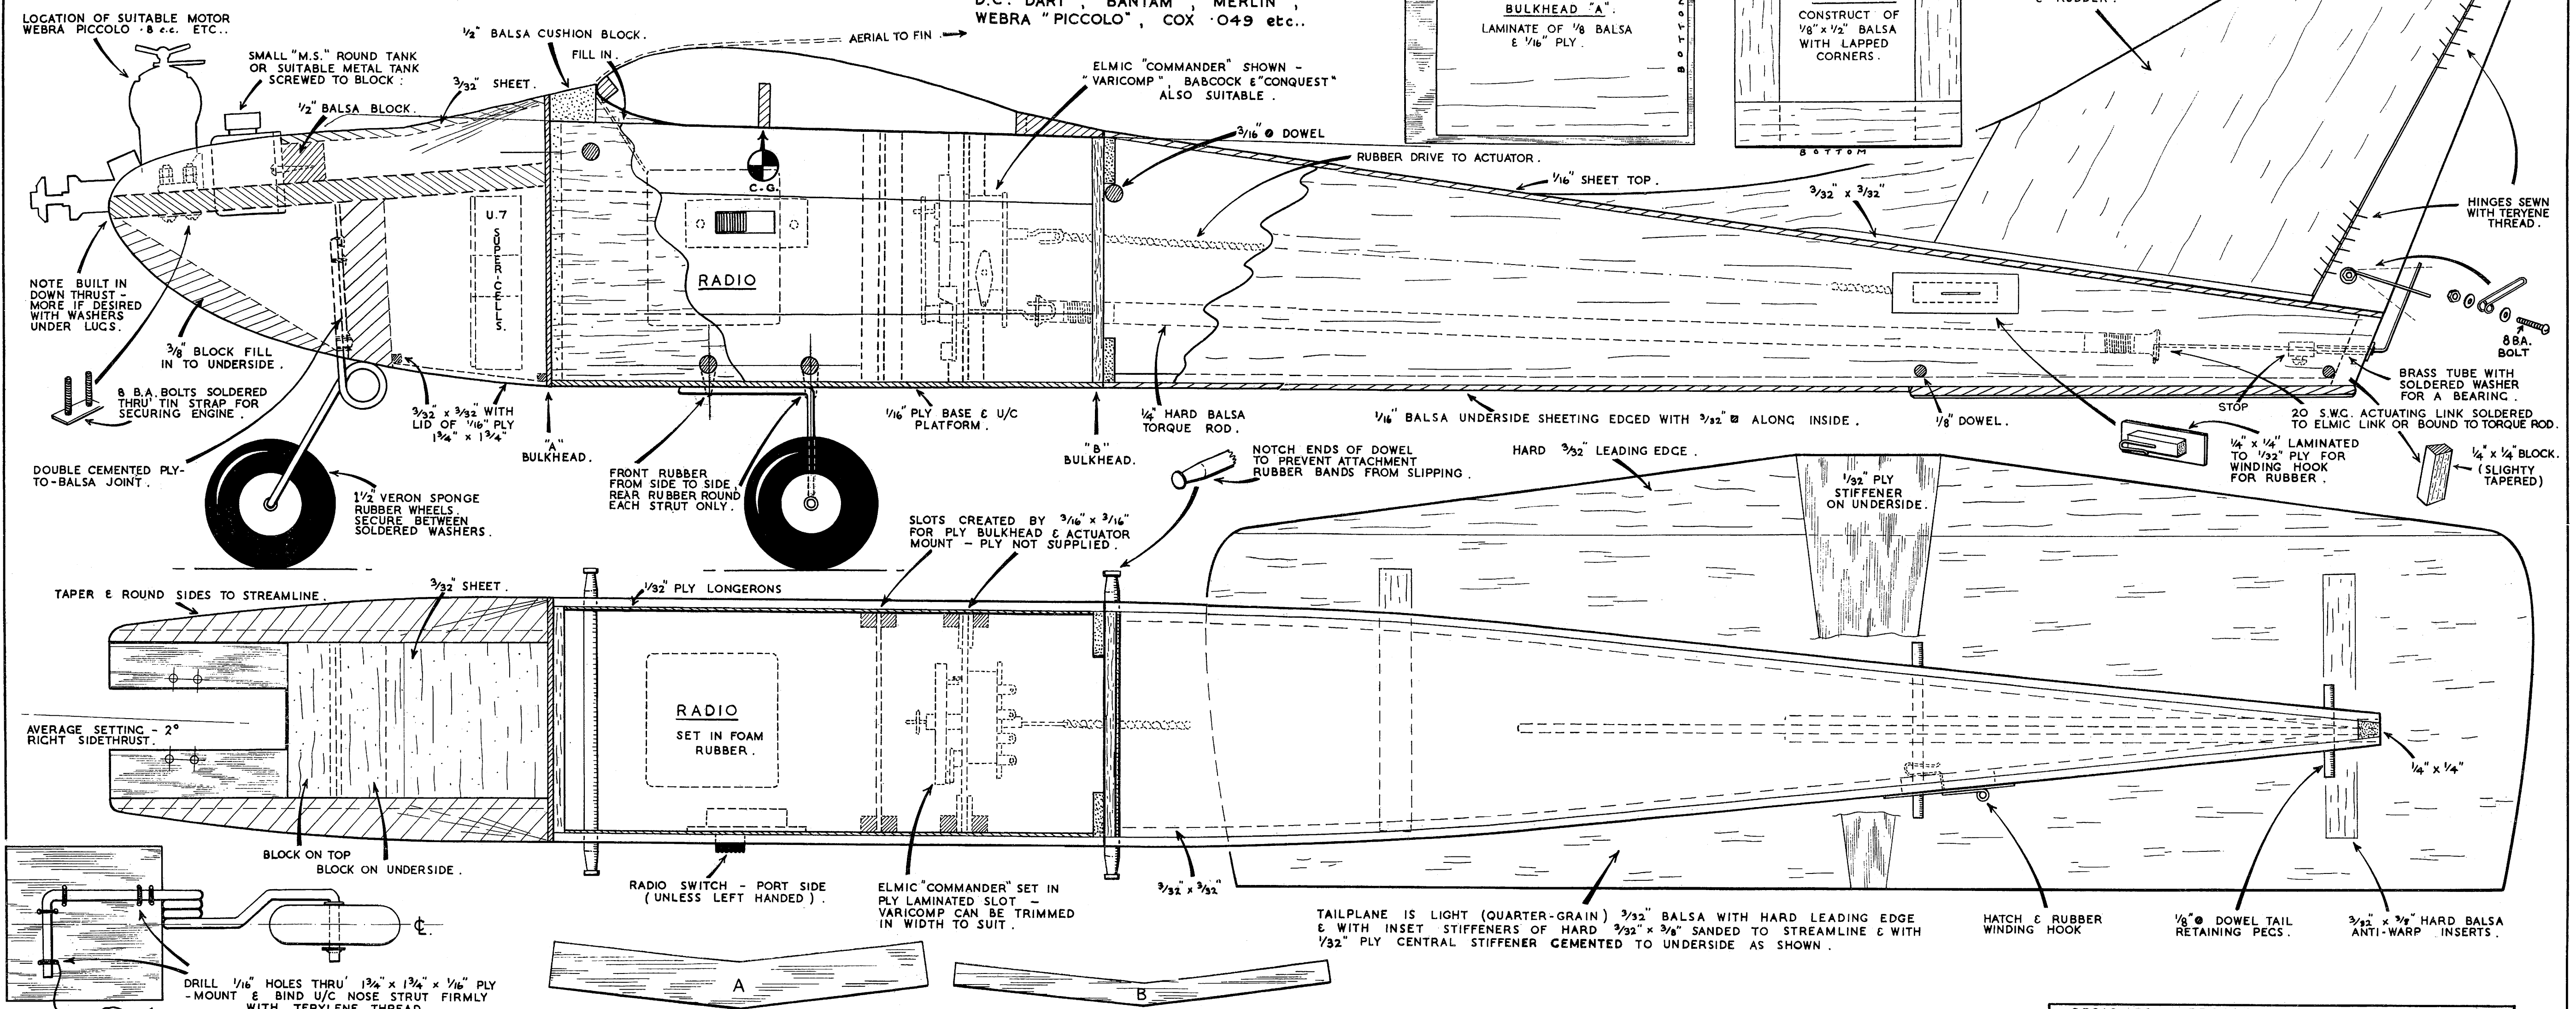

# VERON Mini-Robot

**36" SPORT RADIO PLANE.**  
 for SINGLE CHANNEL LIGHTWEIGHT RECEIVERS  
 OPERATING RUDDER ONLY UP TO .95 c.c. MOTORS.  
 D.C. "DART", "BANTAM", "MERLIN",  
 WEBRA "PICCOLO", COX "O49 etc..

DESIGNED & PRODUCED IN ENGLAND BY  
 MODEL AIRCRAFT (Bournemouth) LTD., BOURNEMOUTH.