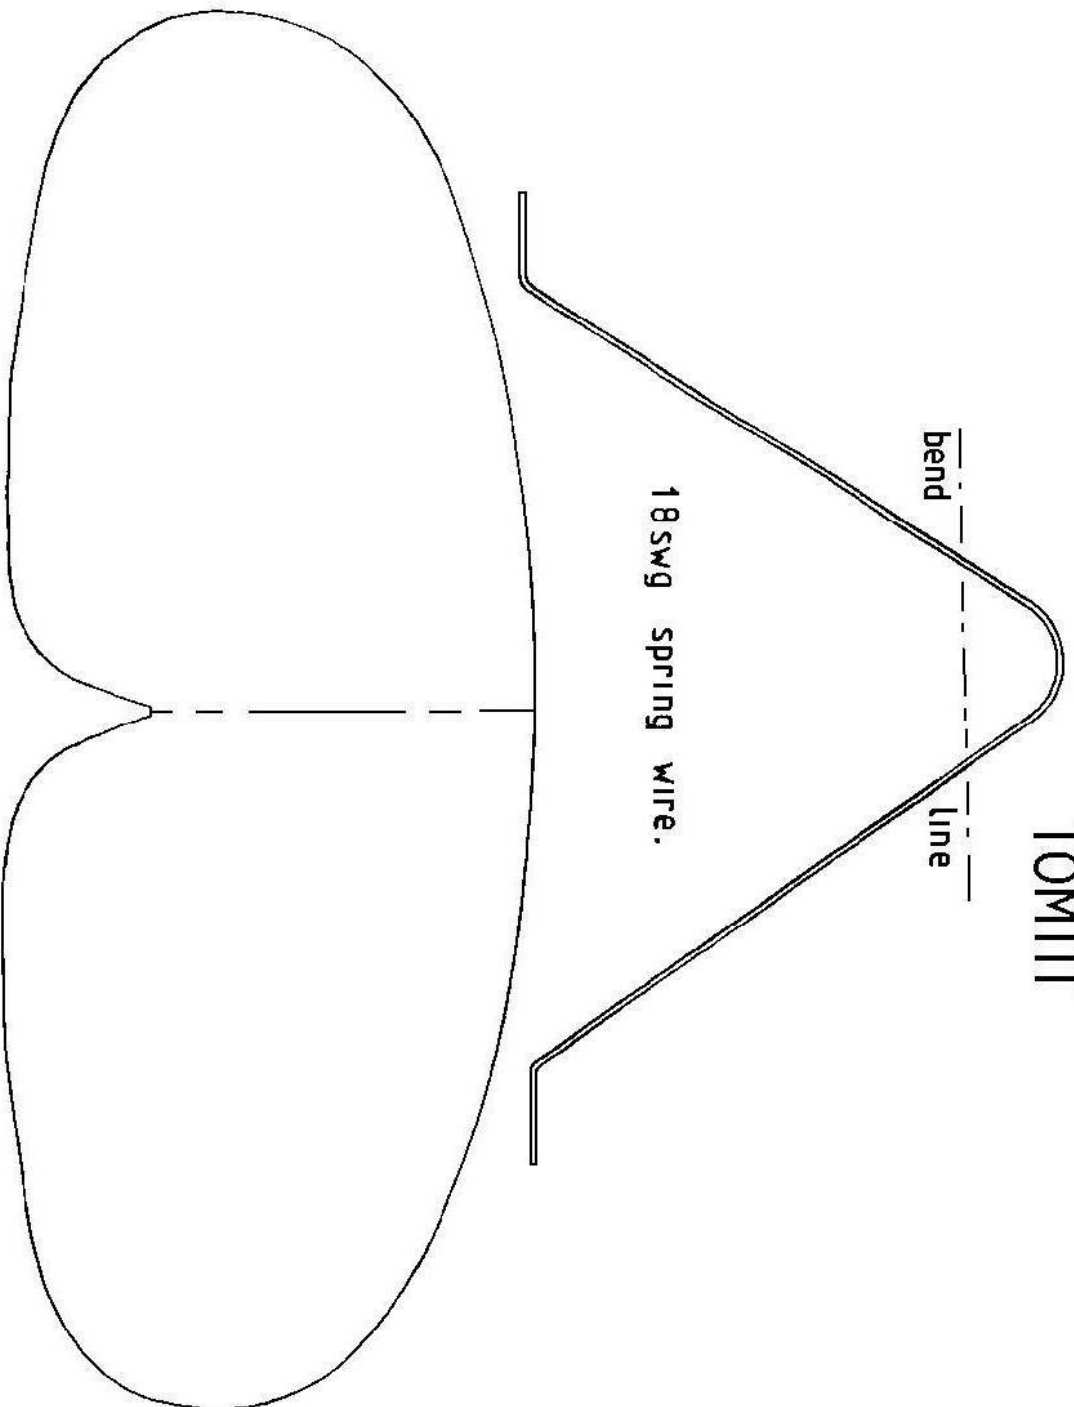

"TOMTIT"

18" SPAN
RUBBER-POWERED

Cat. No.
630 FK

SIDE VIEW (Full size)

3/4" dihedral each tip

Angle root ribs

5/8" dihedral each tip

Tomtit
1/16" sheet

TOMTIT

bend line

18swg spring wire.

Tailplane

1/16" sheet balsa