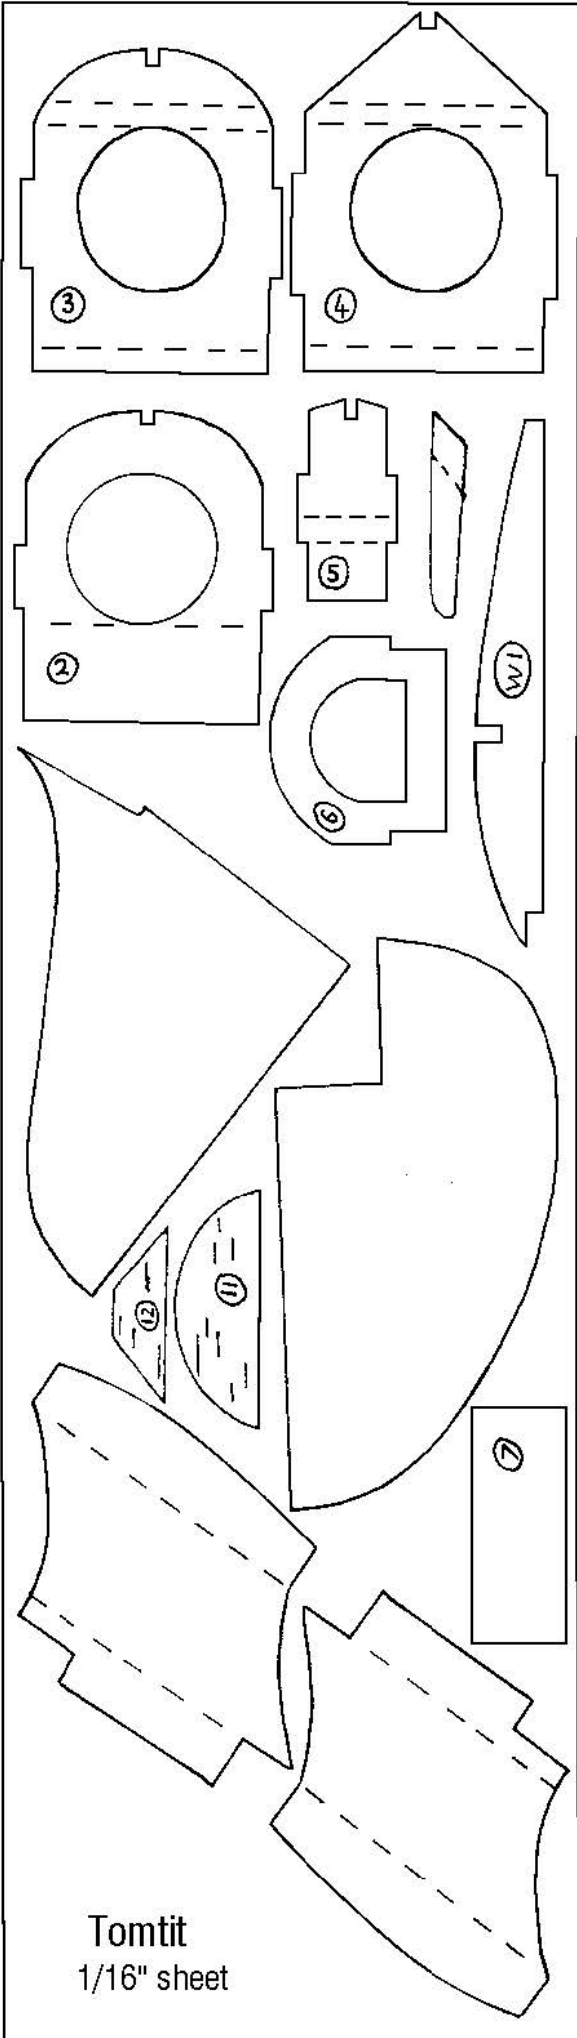

"TOMTIT"

18" SPAN
RUBBER-POWERED

Cat. No.
630 FK

SIDE VIEW (Full size)

3/4" dihedral each tip

Angle root ribs

5/8" dihedral each tip

Tomtit
1/16" sheet

TOMTIT

bend line

18swg spring wire.

Tailplane

1/16" sheet balsa