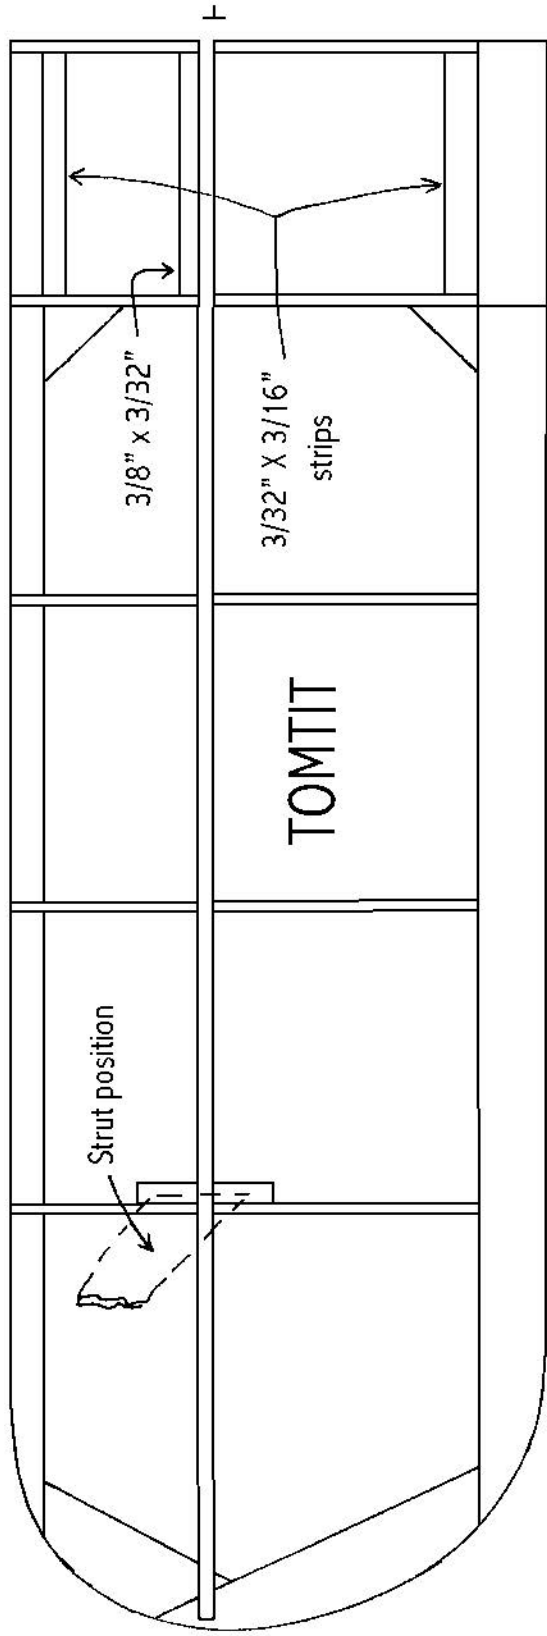

"TOMTIT"

18" SPAN
RUBBER-POWERED

Cat. No.
630 FK

SIDE VIEW (Full size)

3/4" dihedral each tip

Angle root ribs

5/8" dihedral each tip

Tomtit
1/16" sheet

TOMTIT

bend line

18swg spring wire.

Tailplane

1/16" sheet balsa