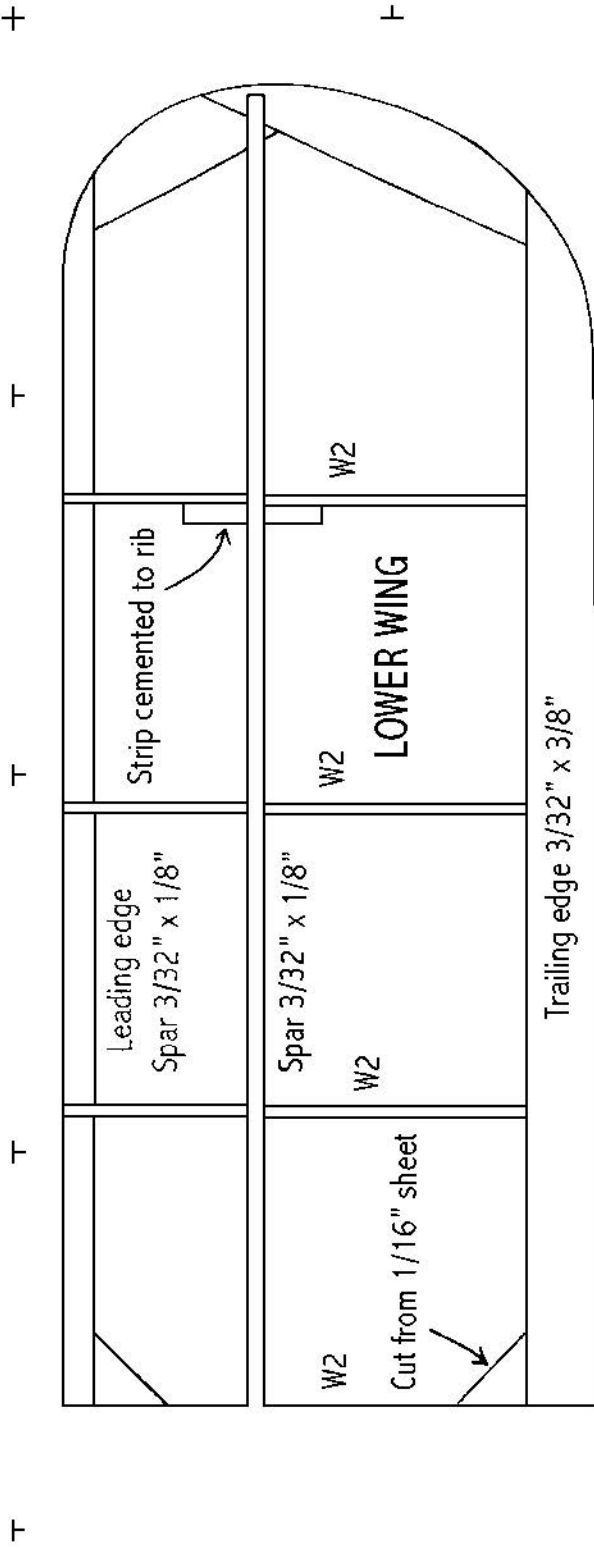

"TOMTIT"

18" SPAN
RUBBER-POWERED

Cat. No.
630 FK

SIDE VIEW (Full size)

3/4" dihedral each tip

Angle root ribs

5/8" dihedral each tip

Tomtit
1/16" sheet

TOMTIT

bend line

18swg spring wire.

Tailplane

1/16" sheet balsa