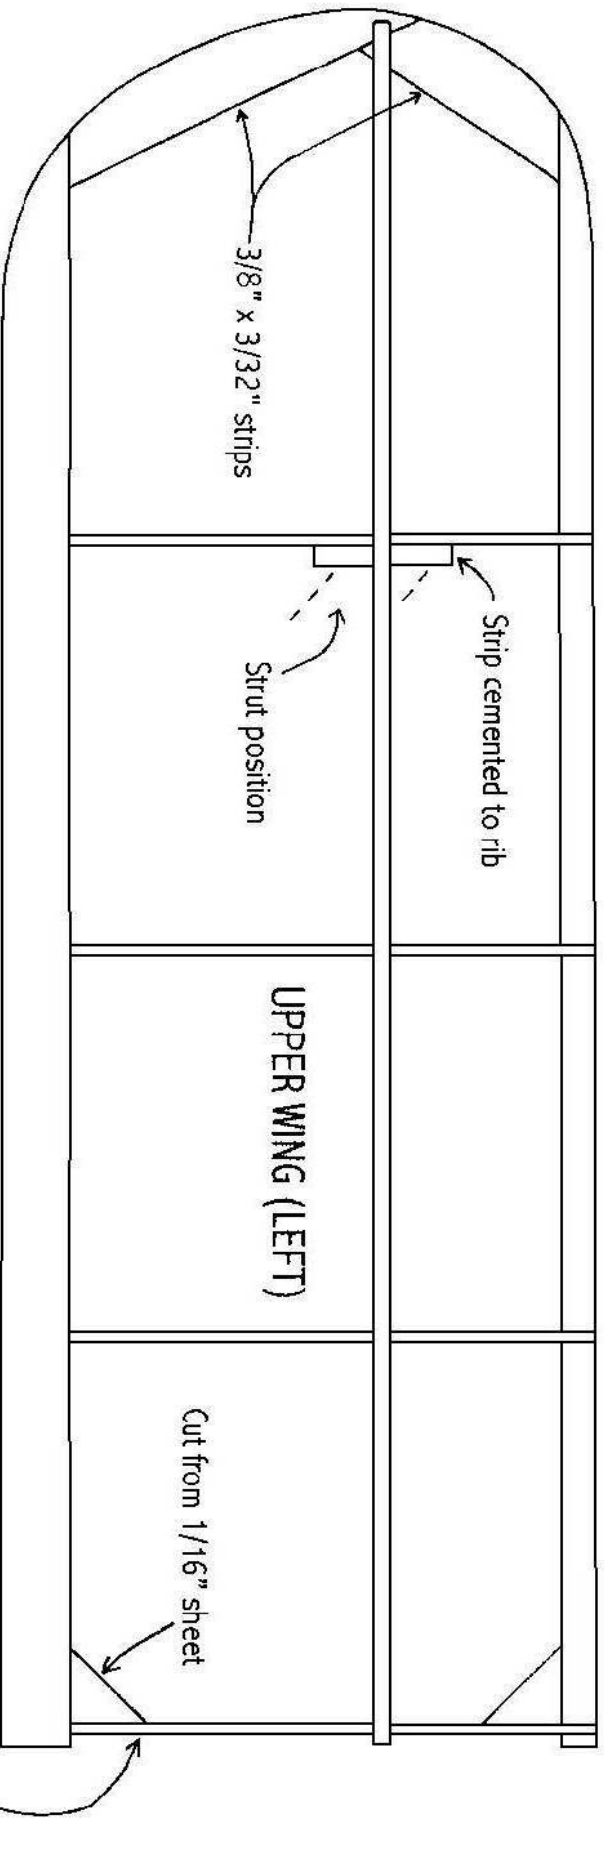

"TOMTIT"

18" SPAN
RUBBER-POWERED

Cat. No.
630 FK

SIDE VIEW (Full size)

3/4" dihedral each tip

Angle root ribs

5/8" dihedral each tip

Tomtit
1/16" sheet

TOMTIT

bend line

18swg spring wire.

Tailplane

1/16" sheet balsa