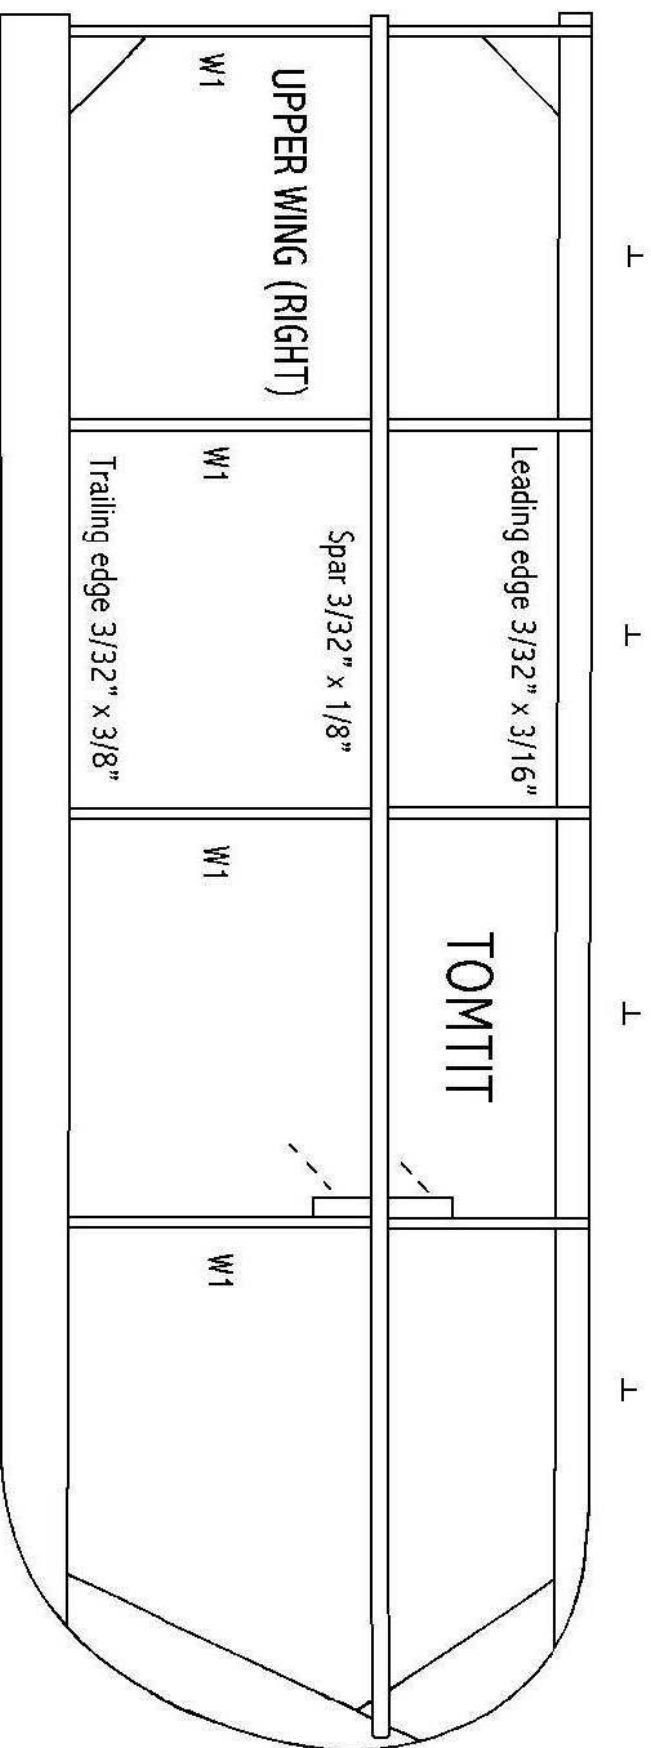

"TOMTIT"

18" SPAN
RUBBER-POWERED

Cat. No.
630 FK

SIDE VIEW (Full size)

3/4" dihedral each tip

Angle root ribs

5/8" dihedral each tip

Tomtit
1/16" sheet

TOMTIT

bend line

18swg spring wire.

Tailplane

1/16" sheet balsa