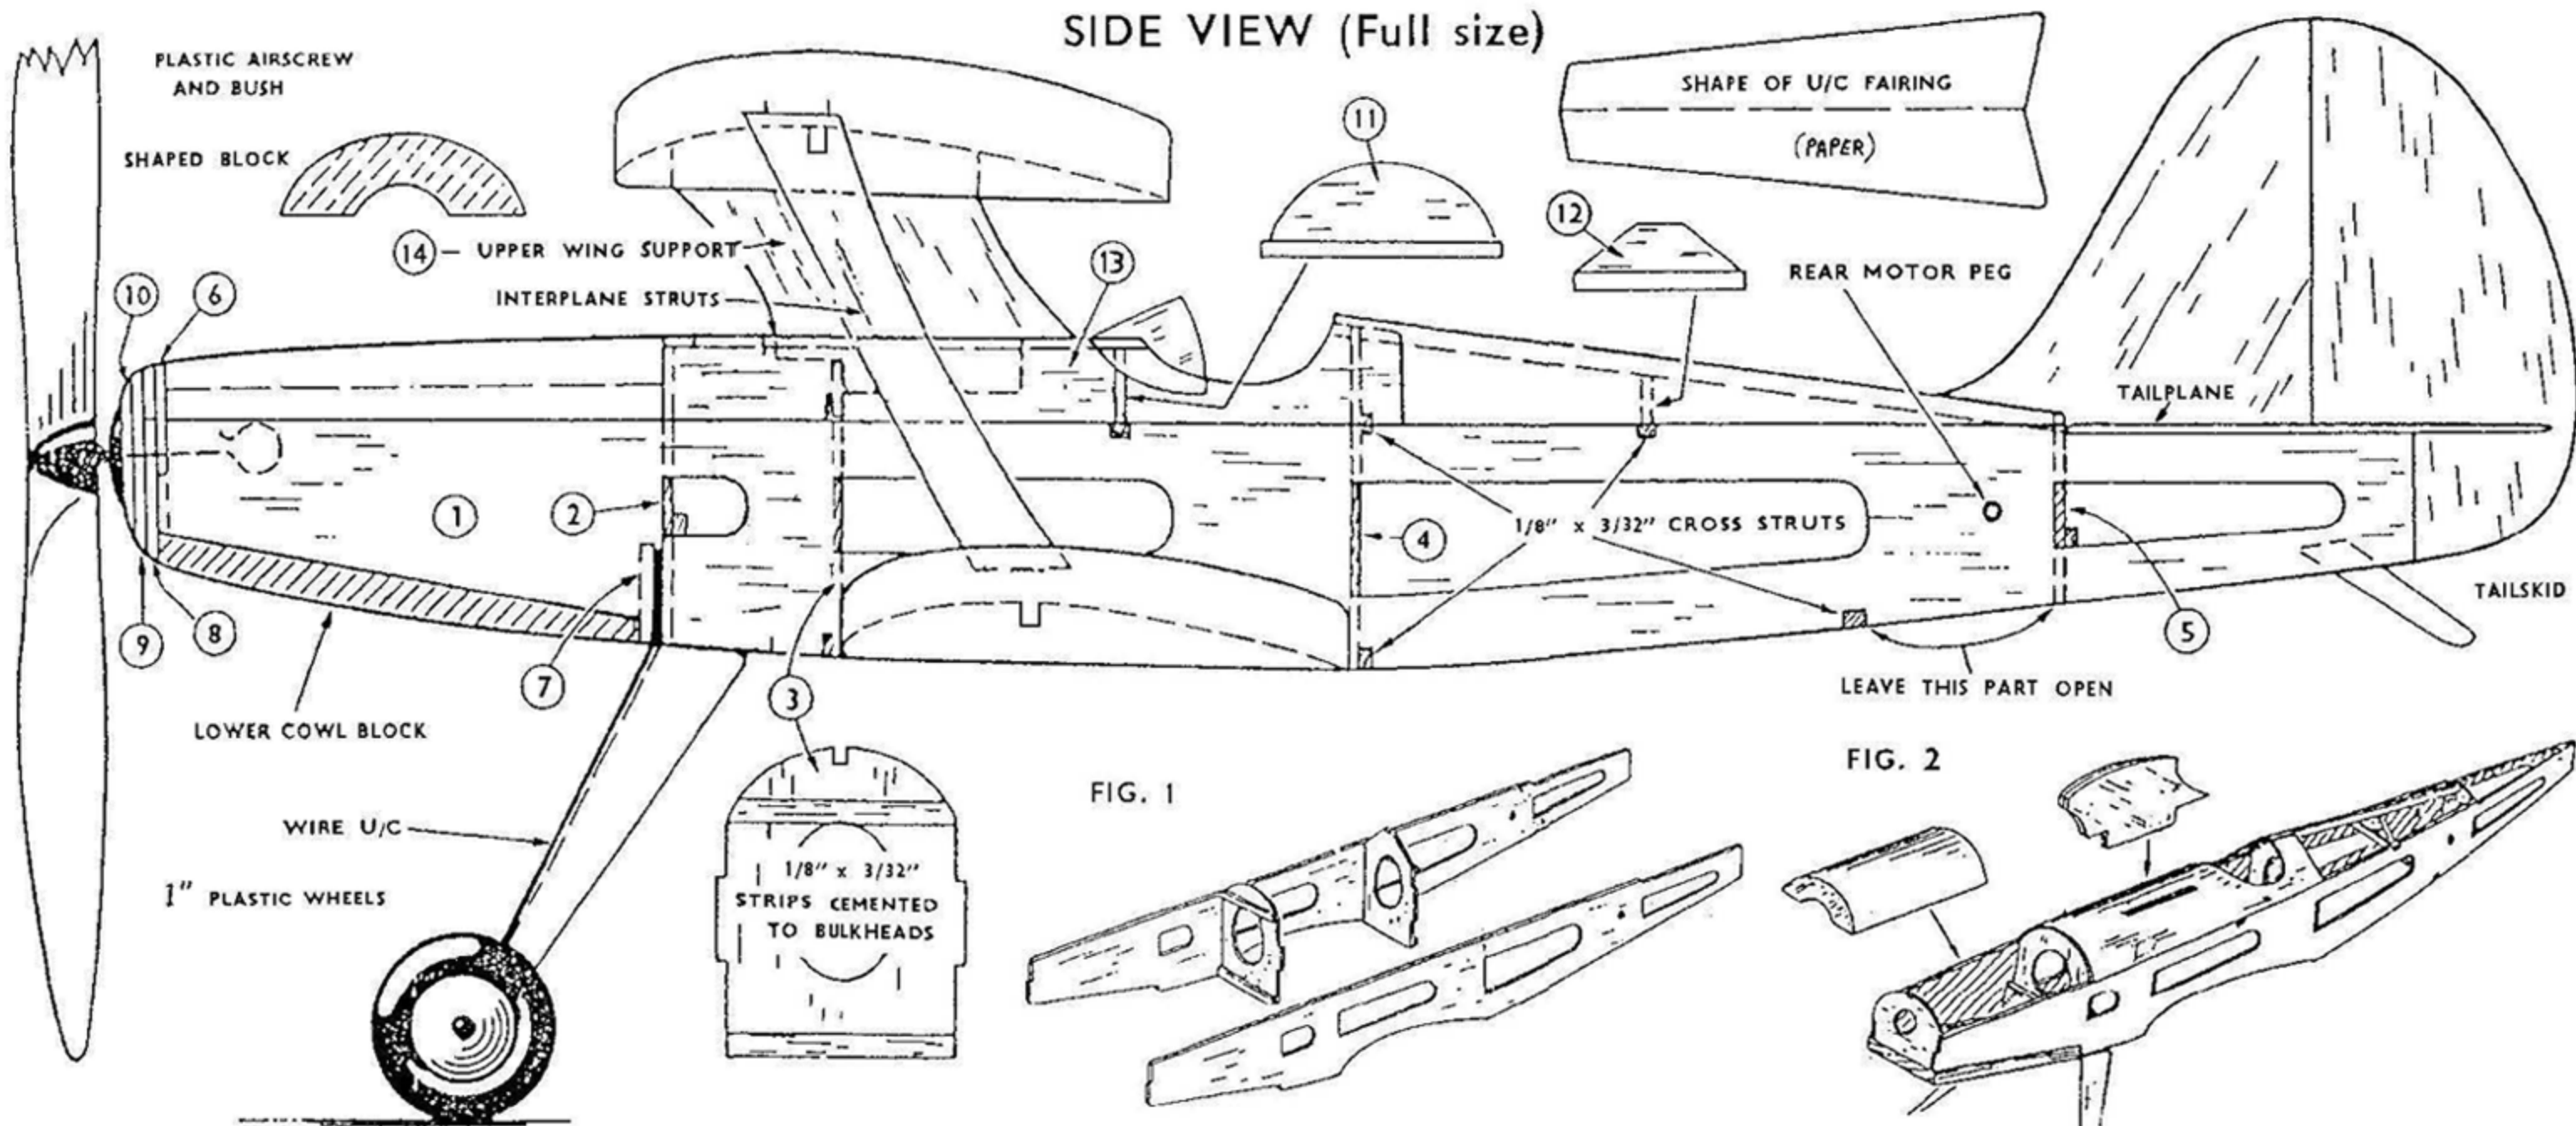

"TOMTIT"

18" SPAN
RUBBER-POWERED

Cat. No.
630 FK

SIDE VIEW (Full size)

3/4" dihedral each tip

Angle root ribs

5/8" dihedral each tip

Tomtit
1/16" sheet

TOMTIT

bend line

18swg spring wire.

Tailplane

1/16" sheet balsa