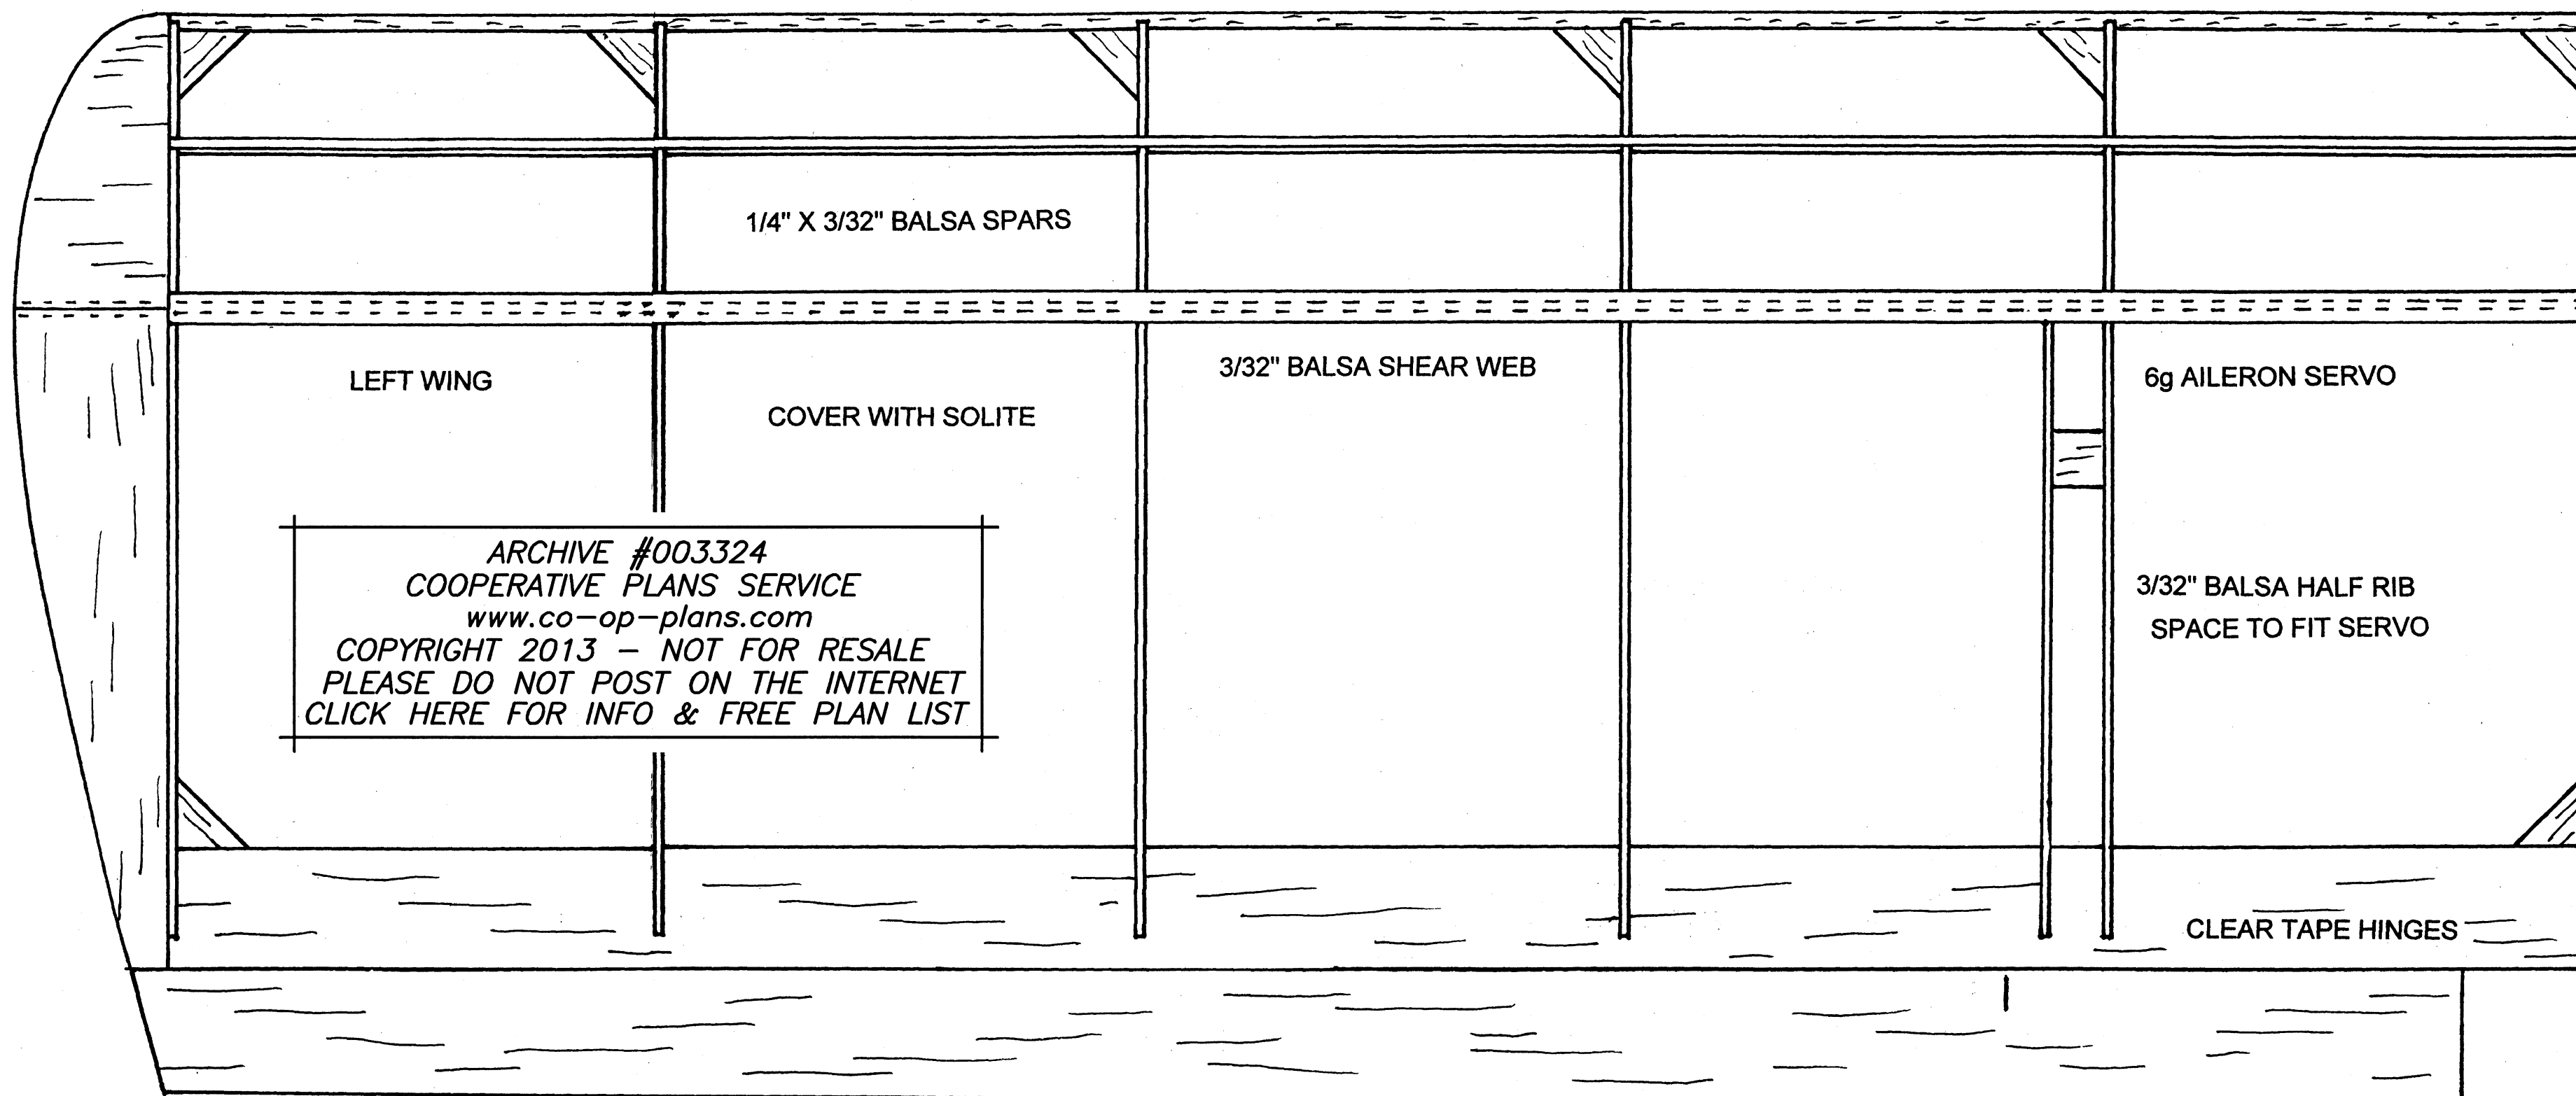

ARCHIVE #003324
COOPERATIVE PLANS SERVICE
www.co-op-plans.com
COPYRIGHT 2013 - NOT FOR RESALE
PLEASE DO NOT POST ON THE INTERNET
CLICK HERE FOR INFO & FREE PLAN LIST

CITABRIA PARKFLYER
TOM BINKLEY 2013
38" SPAN 296 SQ IN 29 1/2" LONG

CONSTRUCTION ARTICLE IN
RCMW-FSP MAY 2013
www.fullsizeplans.com
CLICK HERE TO GO TO WEBSITE

4" DIHEDRAL UNDER TIP RIB

ALL WING PARTS 3/32" Balsa

CITABRIA PARKFLYER
TOM BINKLEY 2013
38" SPAN 296 SQ IN 29 1/2" LONG