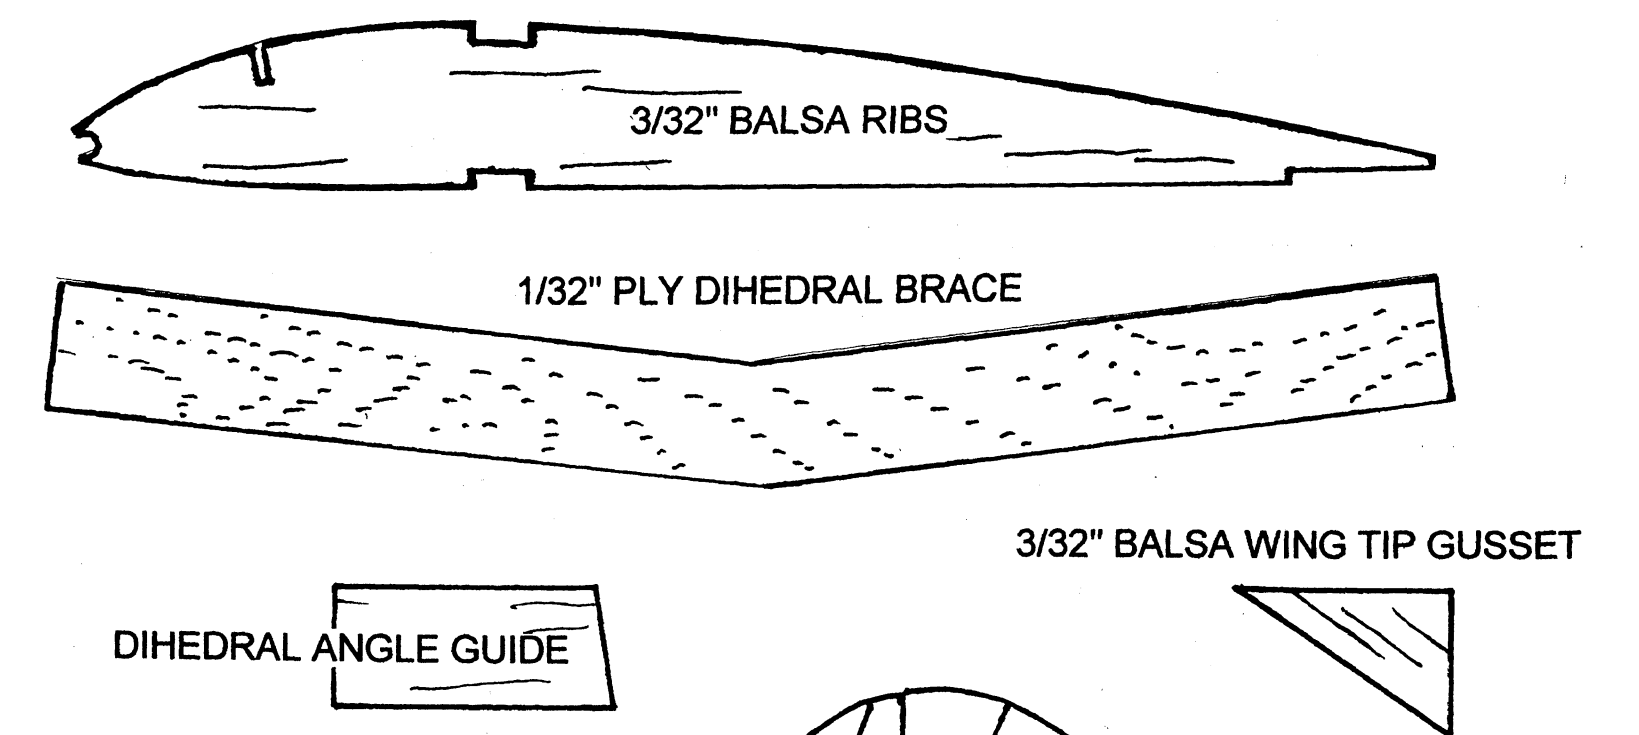

ARCHIVE #003324
COOPERATIVE PLANS SERVICE
www.co-op-plans.com
COPYRIGHT 2013 - NOT FOR RESALE
PLEASE DO NOT POST ON THE INTERNET
CLICK HERE FOR INFO & FREE PLAN LIST

CITABRIA PARKFLYER
TOM BINKLEY 2013
38" SPAN 296 SQ IN 29 1/2" LONG

CONSTRUCTION ARTICLE IN
RCMW-FSP MAY 2013
www.fullsizeplans.com
CLICK HERE TO GO TO WEBSITE

4" DIHEDRAL UNDER TIP RIB

ALL WING PARTS 3/32" Balsa

CITABRIA PARKFLYER
TOM BINKLEY 2013
38" SPAN 296 SQ IN 29 1/2" LONG