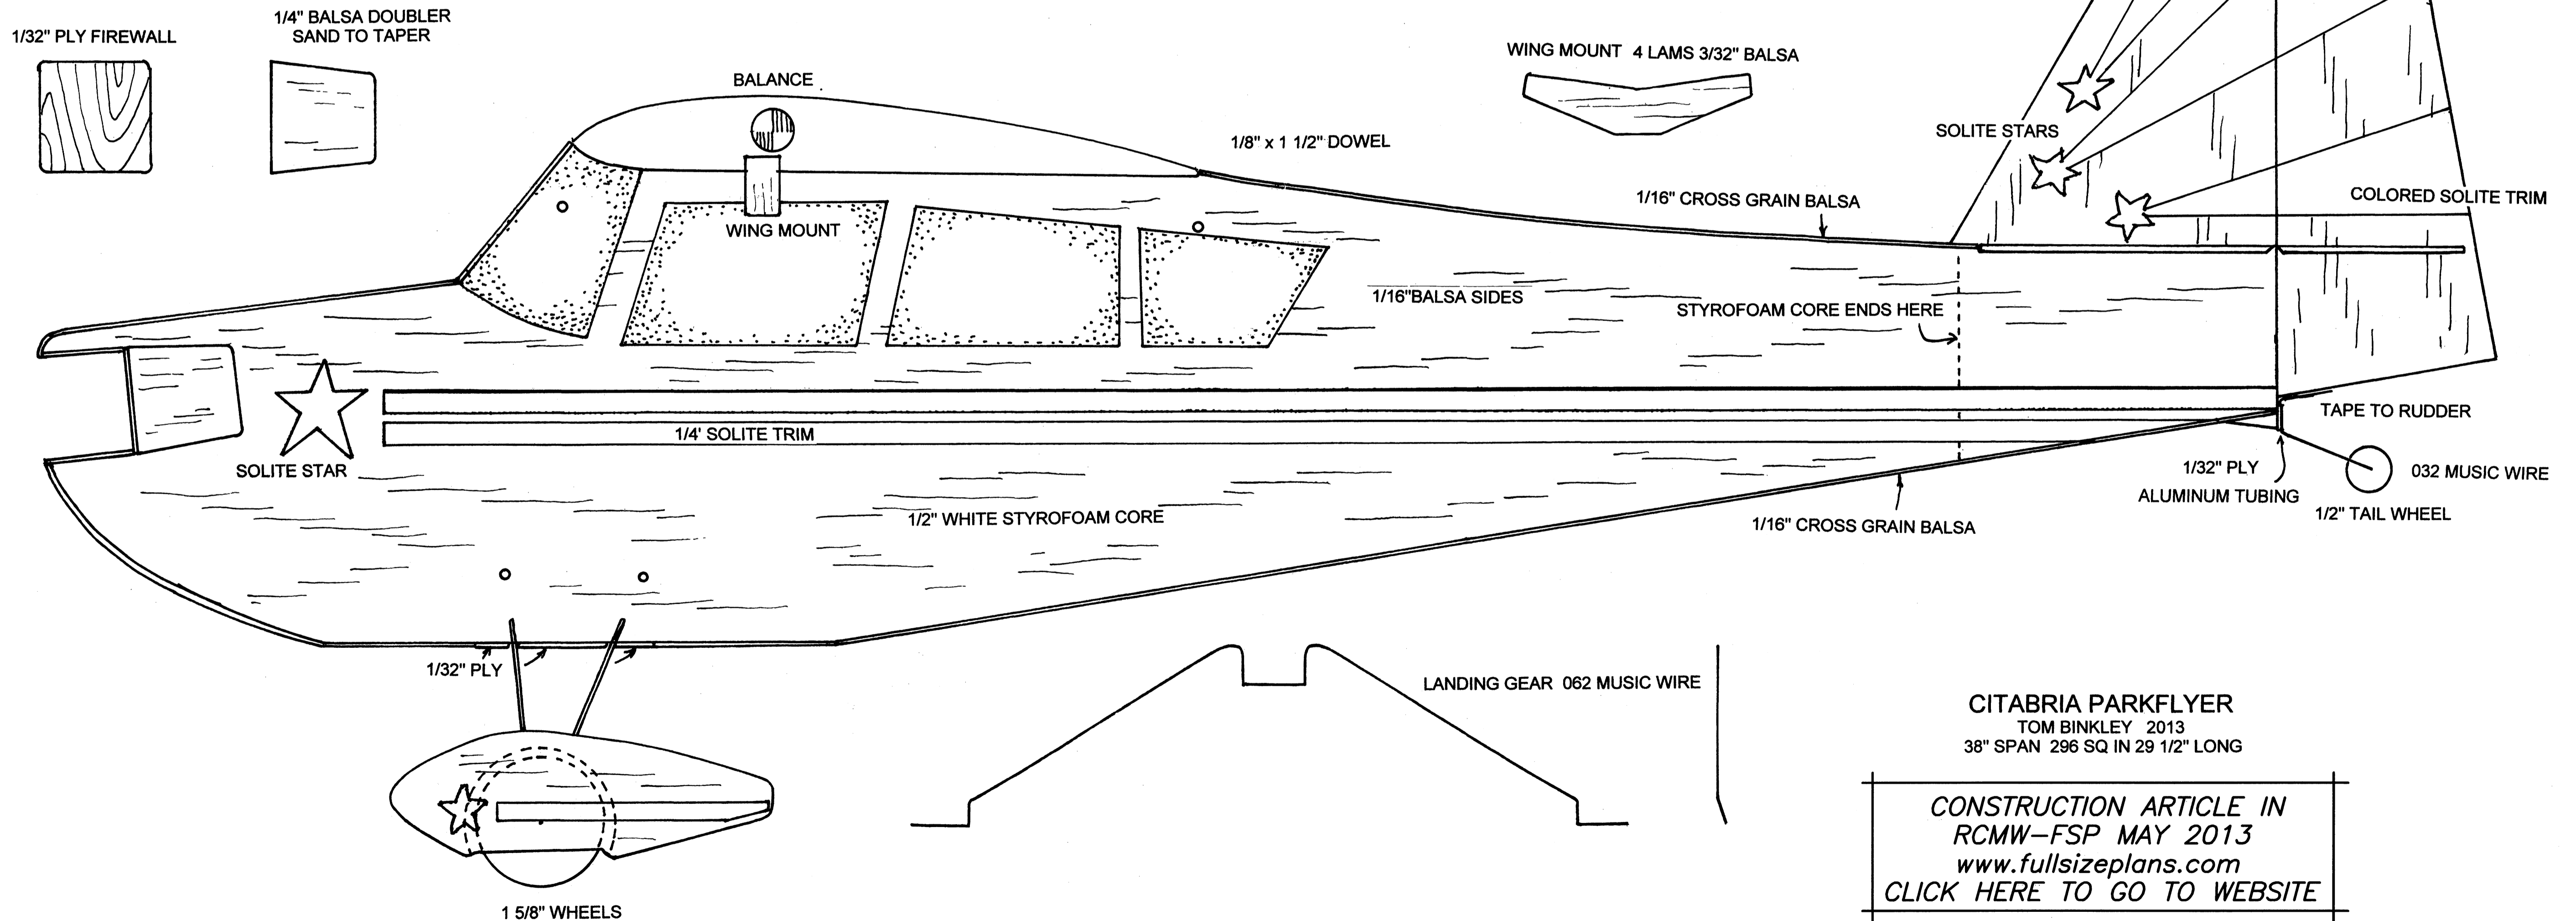

ARCHIVE #003324
COOPERATIVE PLANS SERVICE
www.co-op-plans.com
COPYRIGHT 2013 - NOT FOR RESALE
PLEASE DO NOT POST ON THE INTERNET
CLICK HERE FOR INFO & FREE PLAN LIST

CITABRIA PARKFLYER
TOM BINKLEY 2013
38" SPAN 296 SQ IN 29 1/2" LONG

CONSTRUCTION ARTICLE IN
RCMW-FSP MAY 2013
www.fullsizeplans.com
CLICK HERE TO GO TO WEBSITE

4" DIHEDRAL UNDER TIP RIB

ALL WING PARTS 3/32" Balsa

CITABRIA PARKFLYER
TOM BINKLEY 2013
38" SPAN 296 SQ IN 29 1/2" LONG