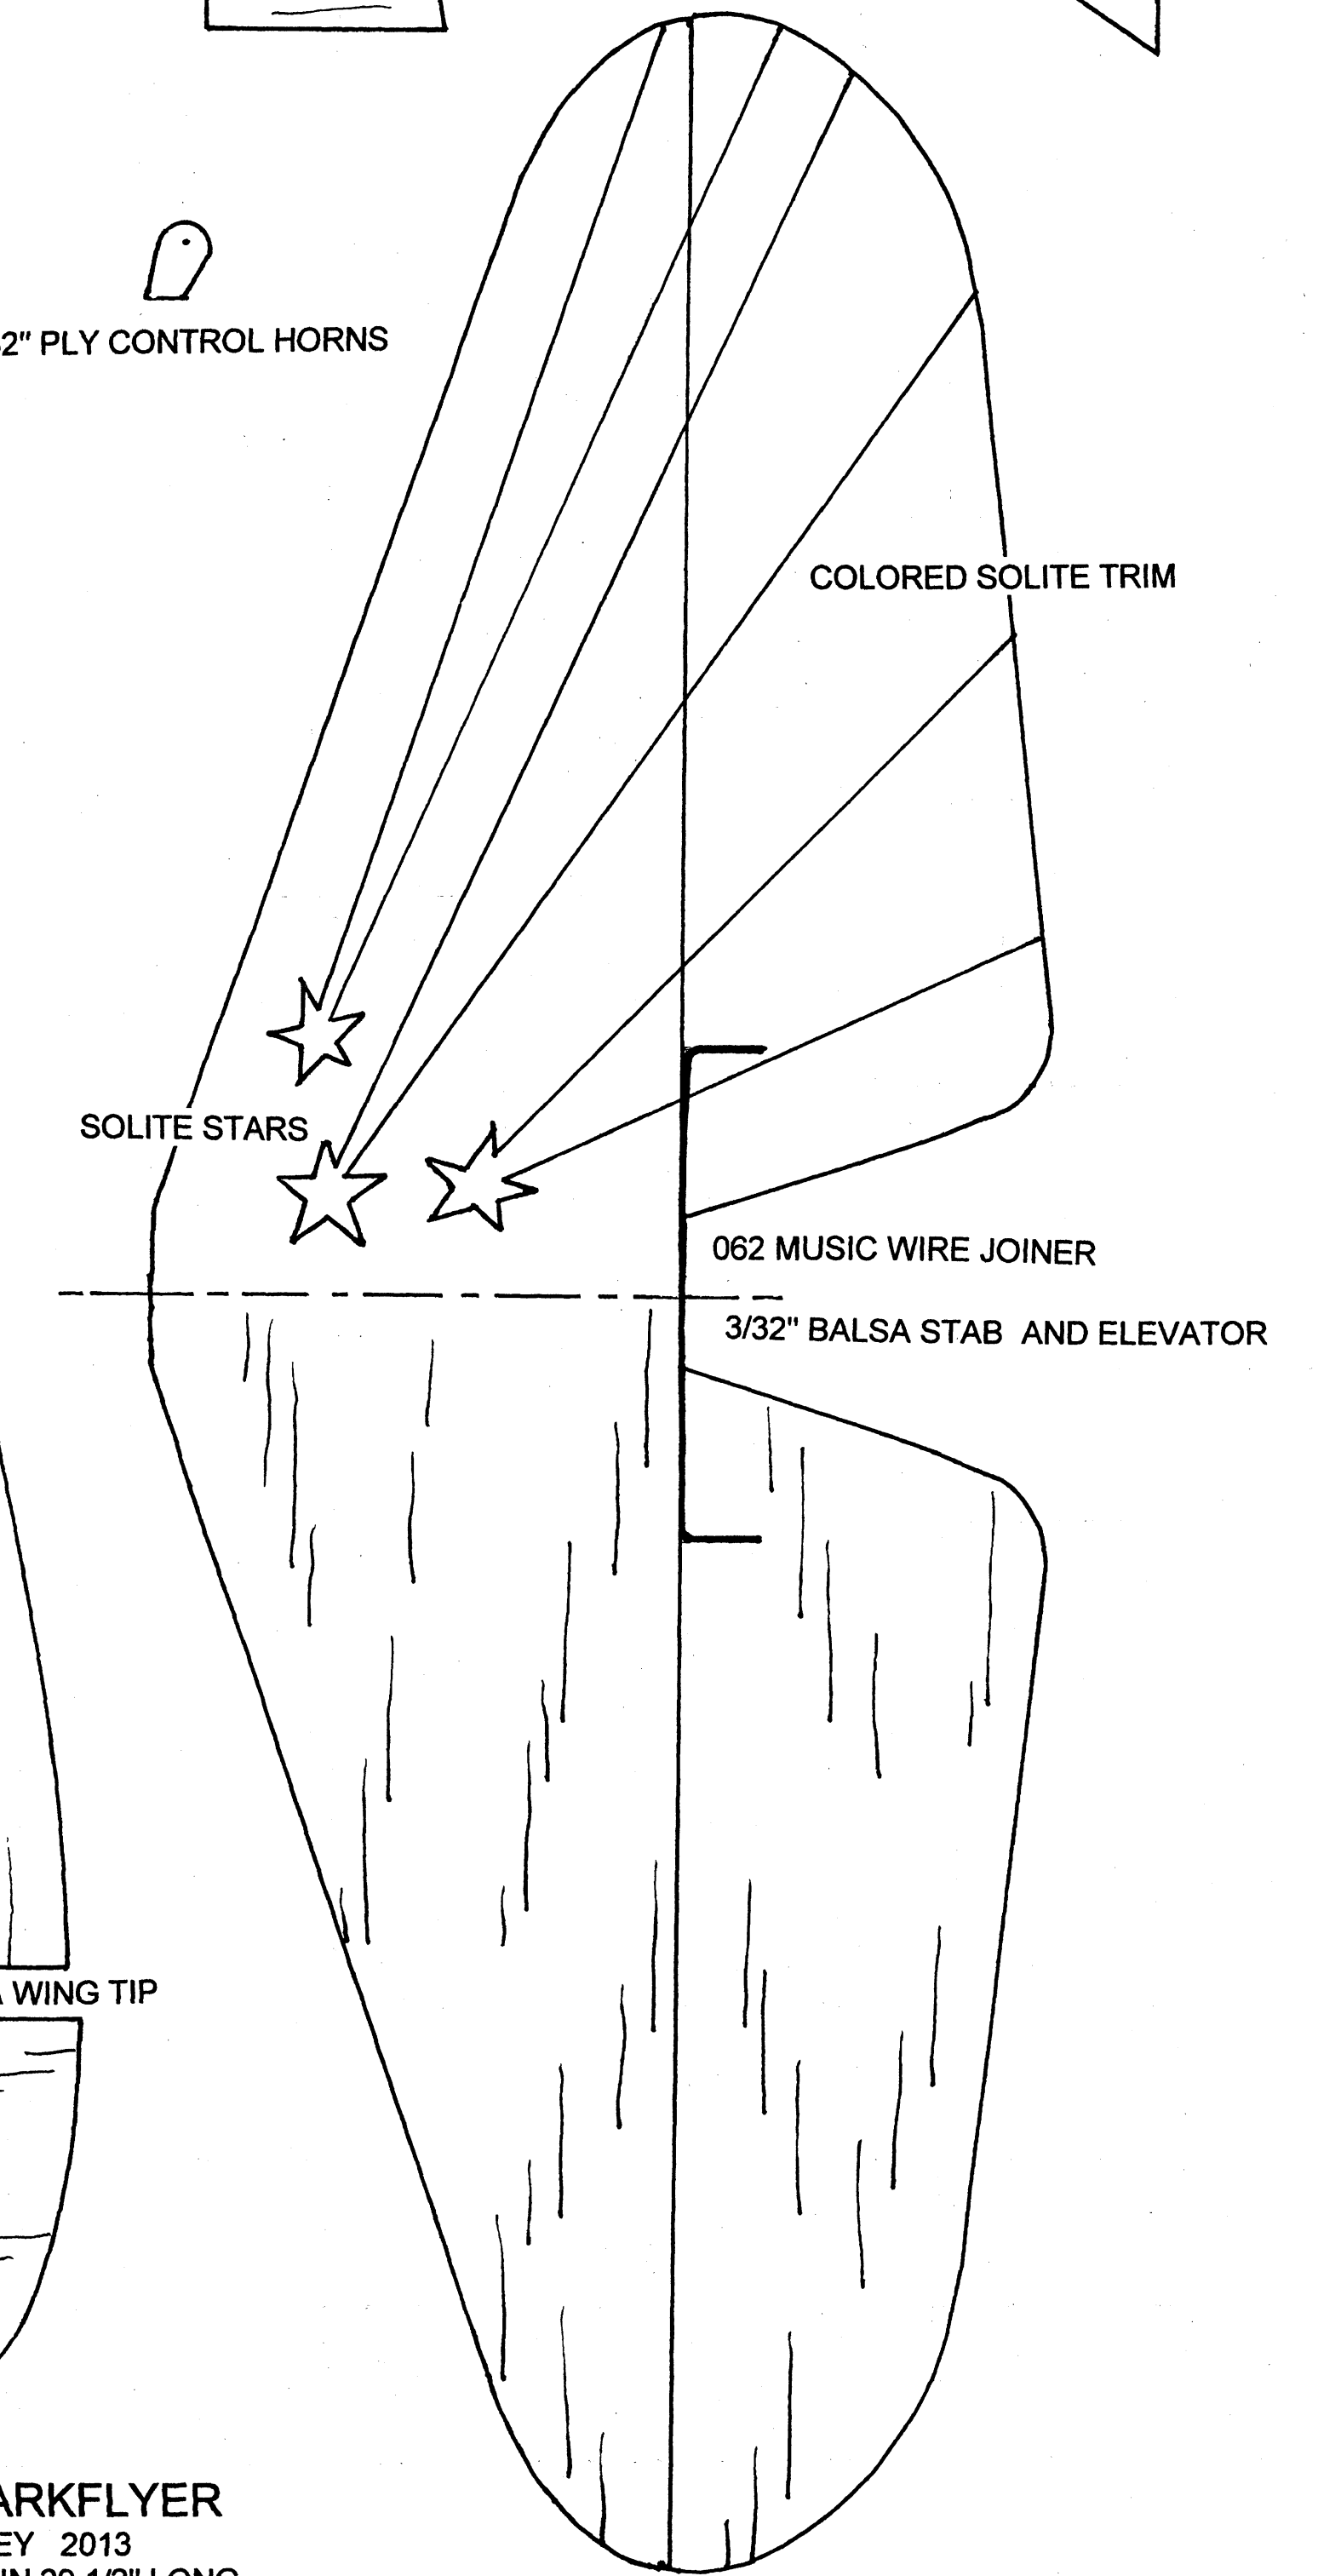

ARCHIVE #003324
COOPERATIVE PLANS SERVICE
www.co-op-plans.com
COPYRIGHT 2013 - NOT FOR RESALE
PLEASE DO NOT POST ON THE INTERNET
CLICK HERE FOR INFO & FREE PLAN LIST

CITABRIA PARKFLYER
TOM BINKLEY 2013
38" SPAN 296 SQ IN 29 1/2" LONG

CONSTRUCTION ARTICLE IN
RCMW-FSP MAY 2013
www.fullsizeplans.com
CLICK HERE TO GO TO WEBSITE

4" DIHEDRAL UNDER TIP RIB

ALL WING PARTS 3/32" Balsa

CITABRIA PARKFLYER
TOM BINKLEY 2013
38" SPAN 296 SQ IN 29 1/2" LONG