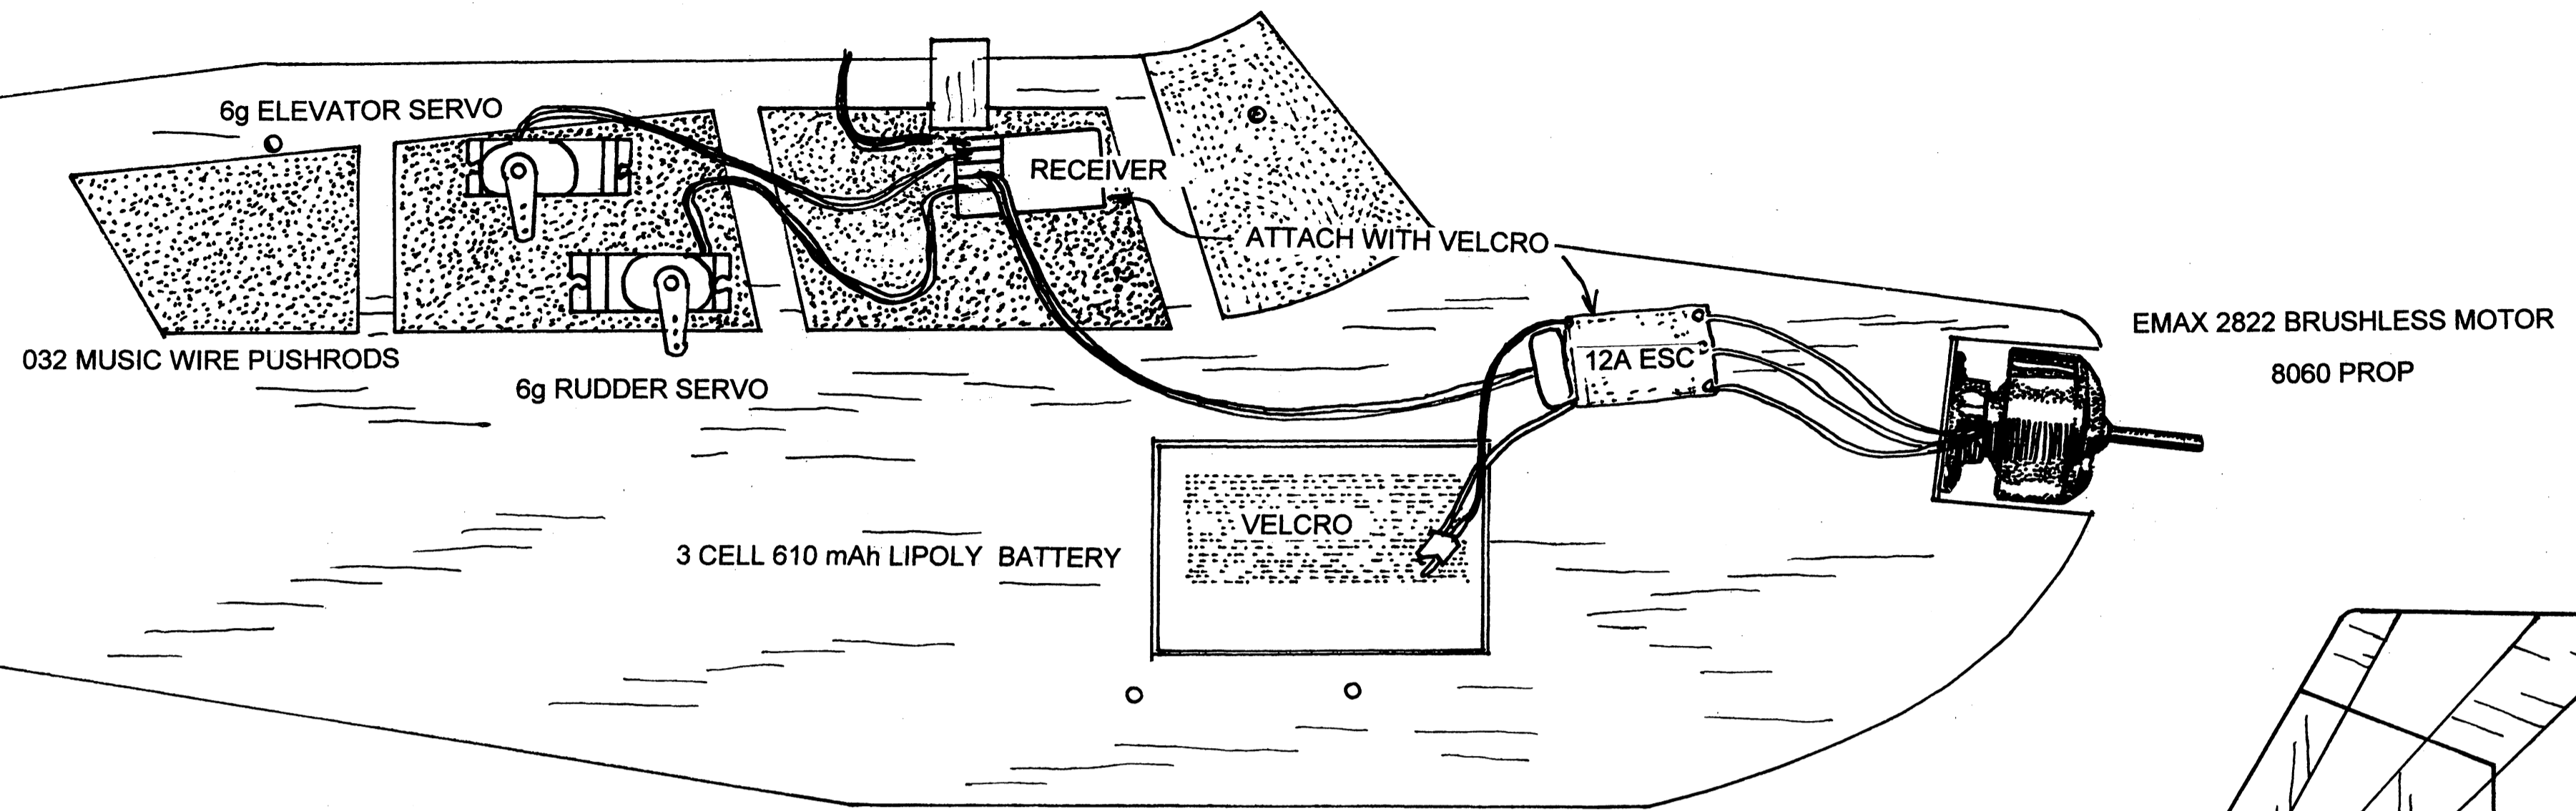

ARCHIVE #003324
COOPERATIVE PLANS SERVICE
www.co-op-plans.com
COPYRIGHT 2013 - NOT FOR RESALE
PLEASE DO NOT POST ON THE INTERNET
CLICK HERE FOR INFO & FREE PLAN LIST

CITABRIA PARKFLYER
TOM BINKLEY 2013
38" SPAN 296 SQ IN 29 1/2" LONG

CONSTRUCTION ARTICLE IN
RCMW-FSP MAY 2013
www.fullsizeplans.com
CLICK HERE TO GO TO WEBSITE

4" DIHEDRAL UNDER TIP RIB

ALL WING PARTS 3/32" Balsa

CITABRIA PARKFLYER
TOM BINKLEY 2013
38" SPAN 296 SQ IN 29 1/2" LONG