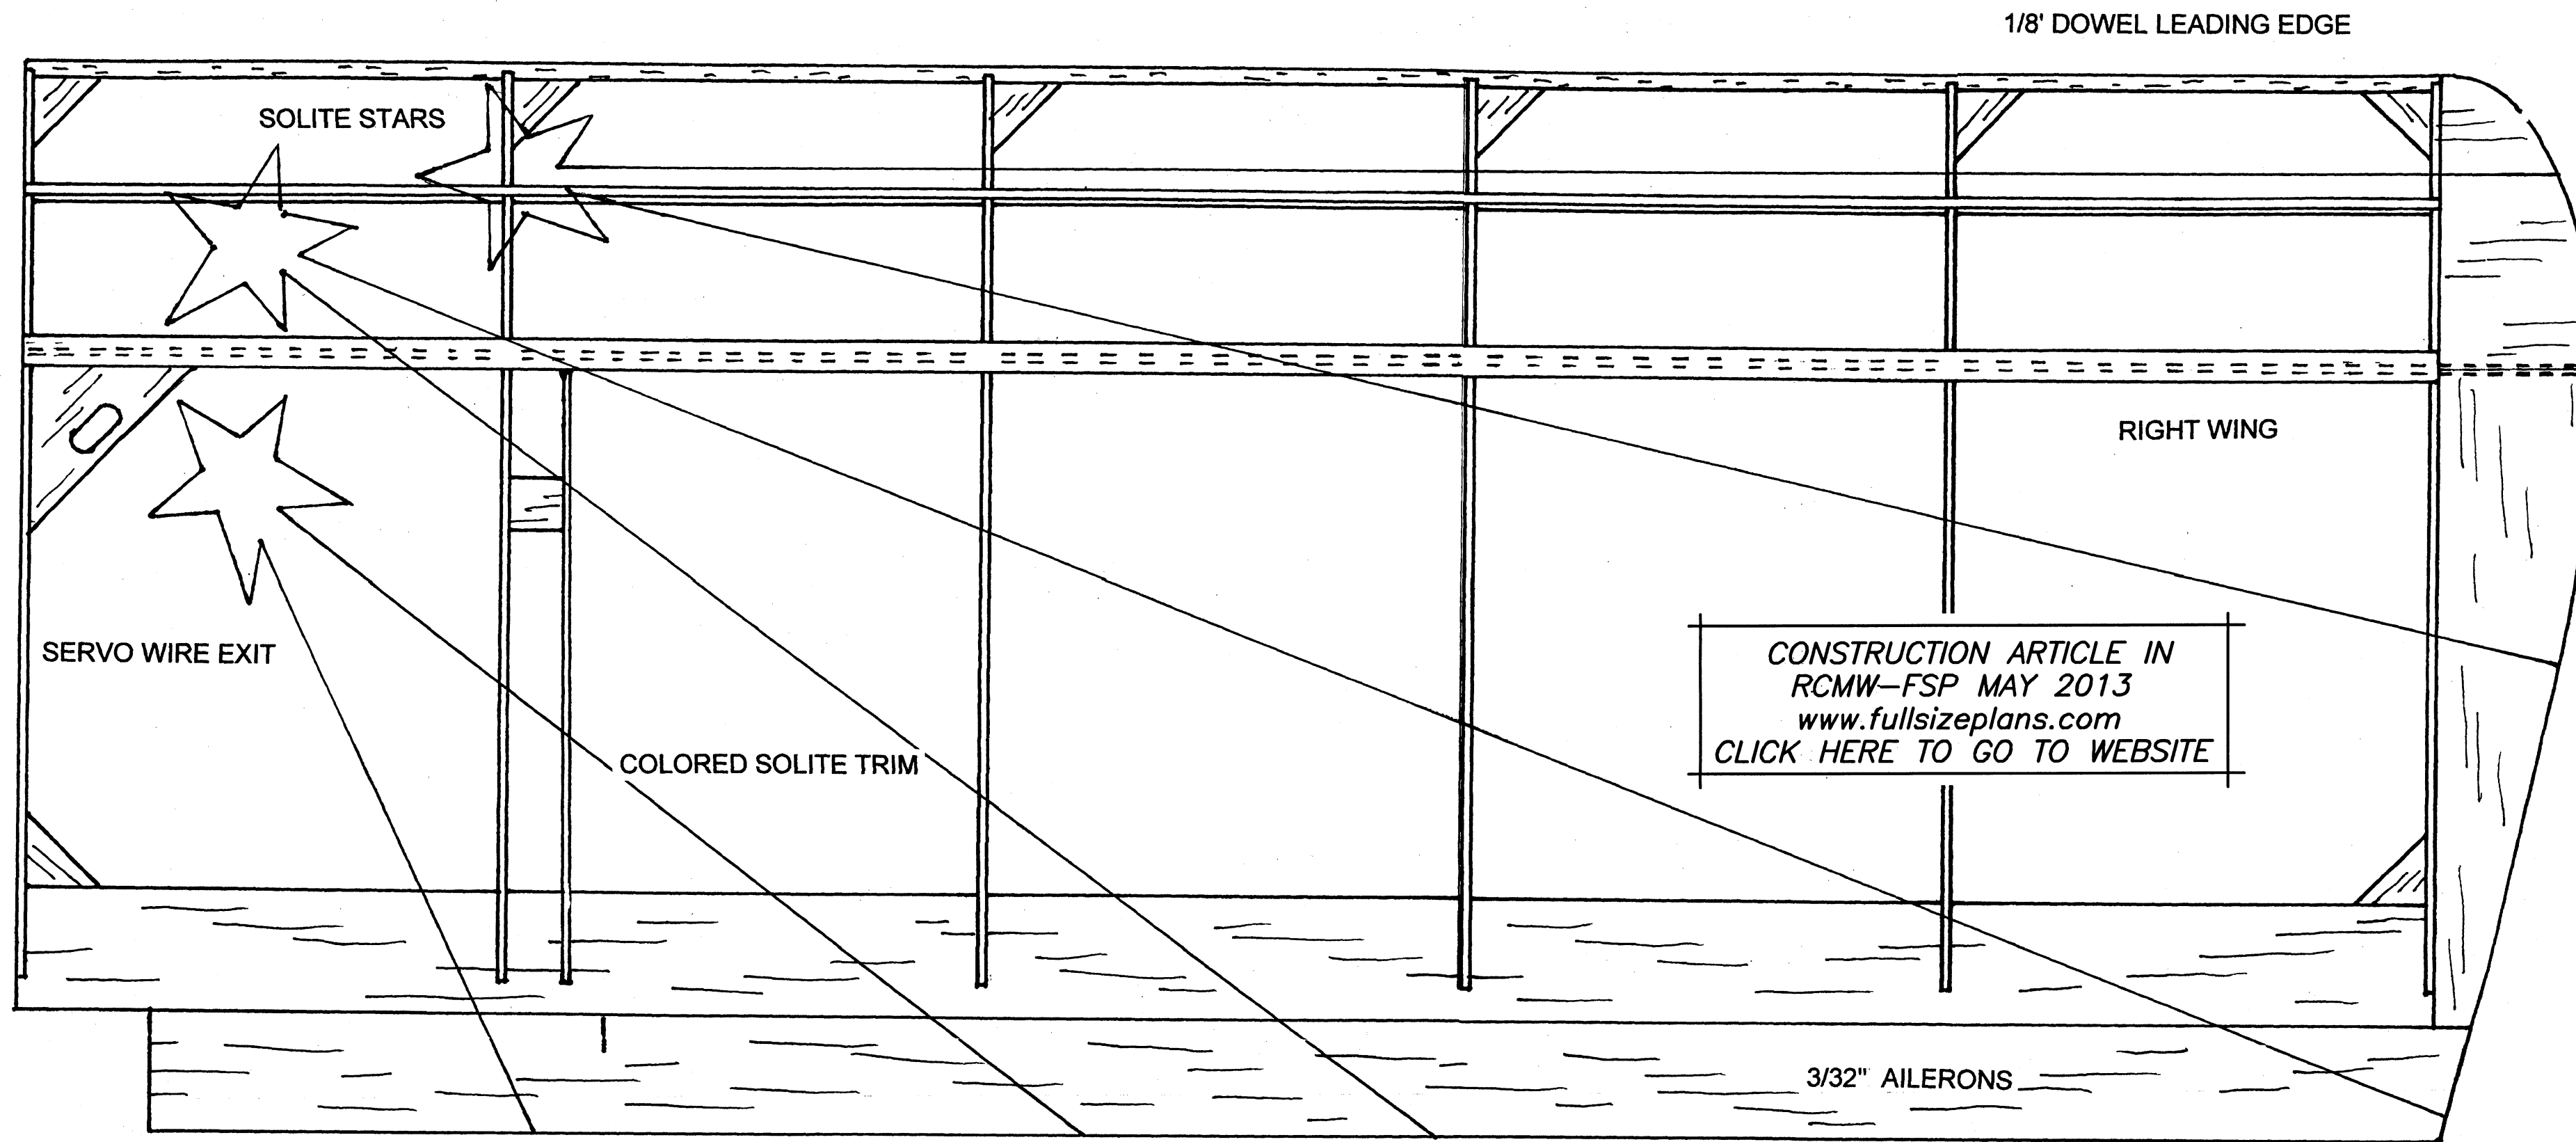

ARCHIVE #003324
COOPERATIVE PLANS SERVICE
www.co-op-plans.com
COPYRIGHT 2013 - NOT FOR RESALE
PLEASE DO NOT POST ON THE INTERNET
CLICK HERE FOR INFO & FREE PLAN LIST

CITABRIA PARKFLYER
TOM BINKLEY 2013
38" SPAN 296 SQ IN 29 1/2" LONG

CONSTRUCTION ARTICLE IN
RCMW-FSP MAY 2013
www.fullsizeplans.com
CLICK HERE TO GO TO WEBSITE

4" DIHEDRAL UNDER TIP RIB

ALL WING PARTS 3/32" Balsa

CITABRIA PARKFLYER
TOM BINKLEY 2013
38" SPAN 296 SQ IN 29 1/2" LONG