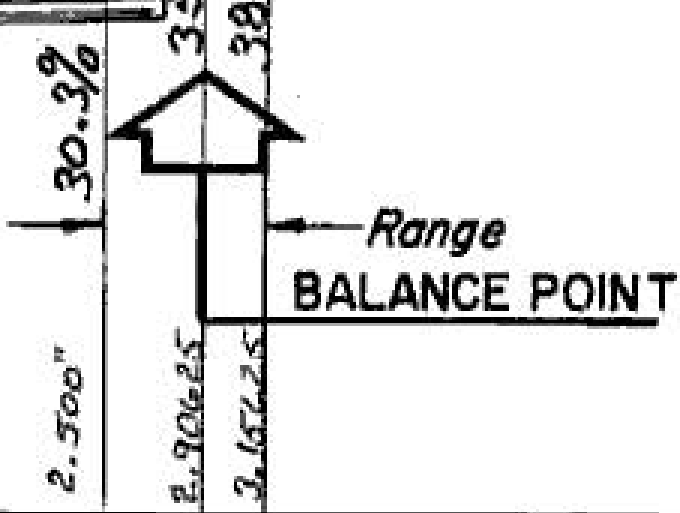

NOTE: Spar Doubler, Dihedral Gusset, & Tip Spar Gossesets Are All On Forward Face Of Spar  
BE SURE TO MAKE RIGHT & LEFT SPAR ASSEMBLIES

AIRTRONICS GRAND ESPRIT  
132" Span / E-385 FB Airfoil

0

8.25 AVE CHORD

9" CHORD

2.325