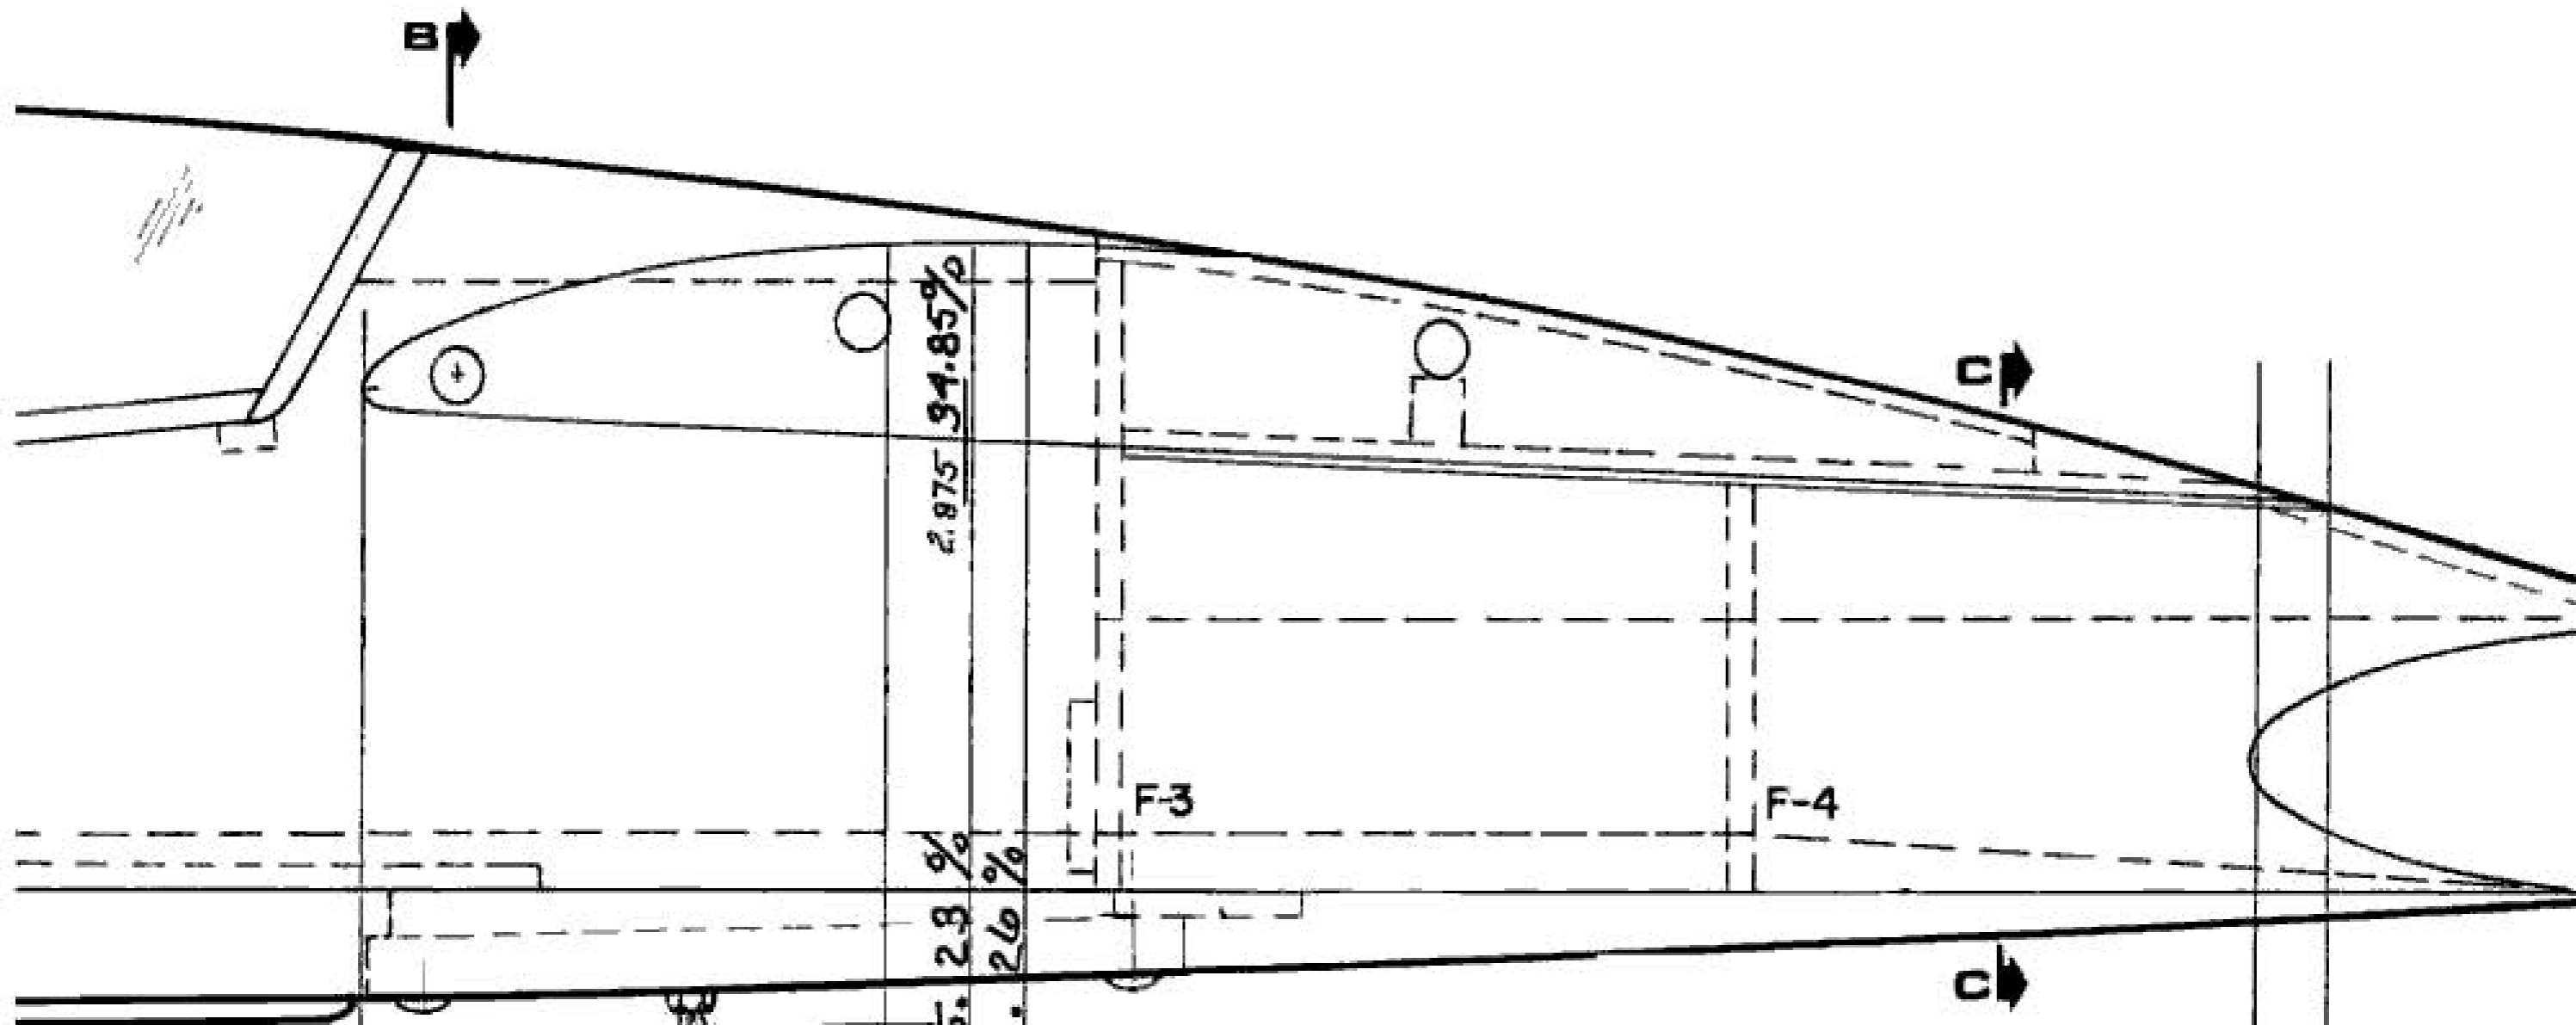

NOTE: Spar Doubler, Dihedral Gusset, & Tip Spar Gossesets Are All On Forward Face Of Spar  
BE SURE TO MAKE RIGHT & LEFT SPAR ASSEMBLIES

AIRTRONICS GRAND ESPRIT  
132" Span / E-385 FB Airfoil

0

8.25 AVE CHORD

9" CHORD

2.325