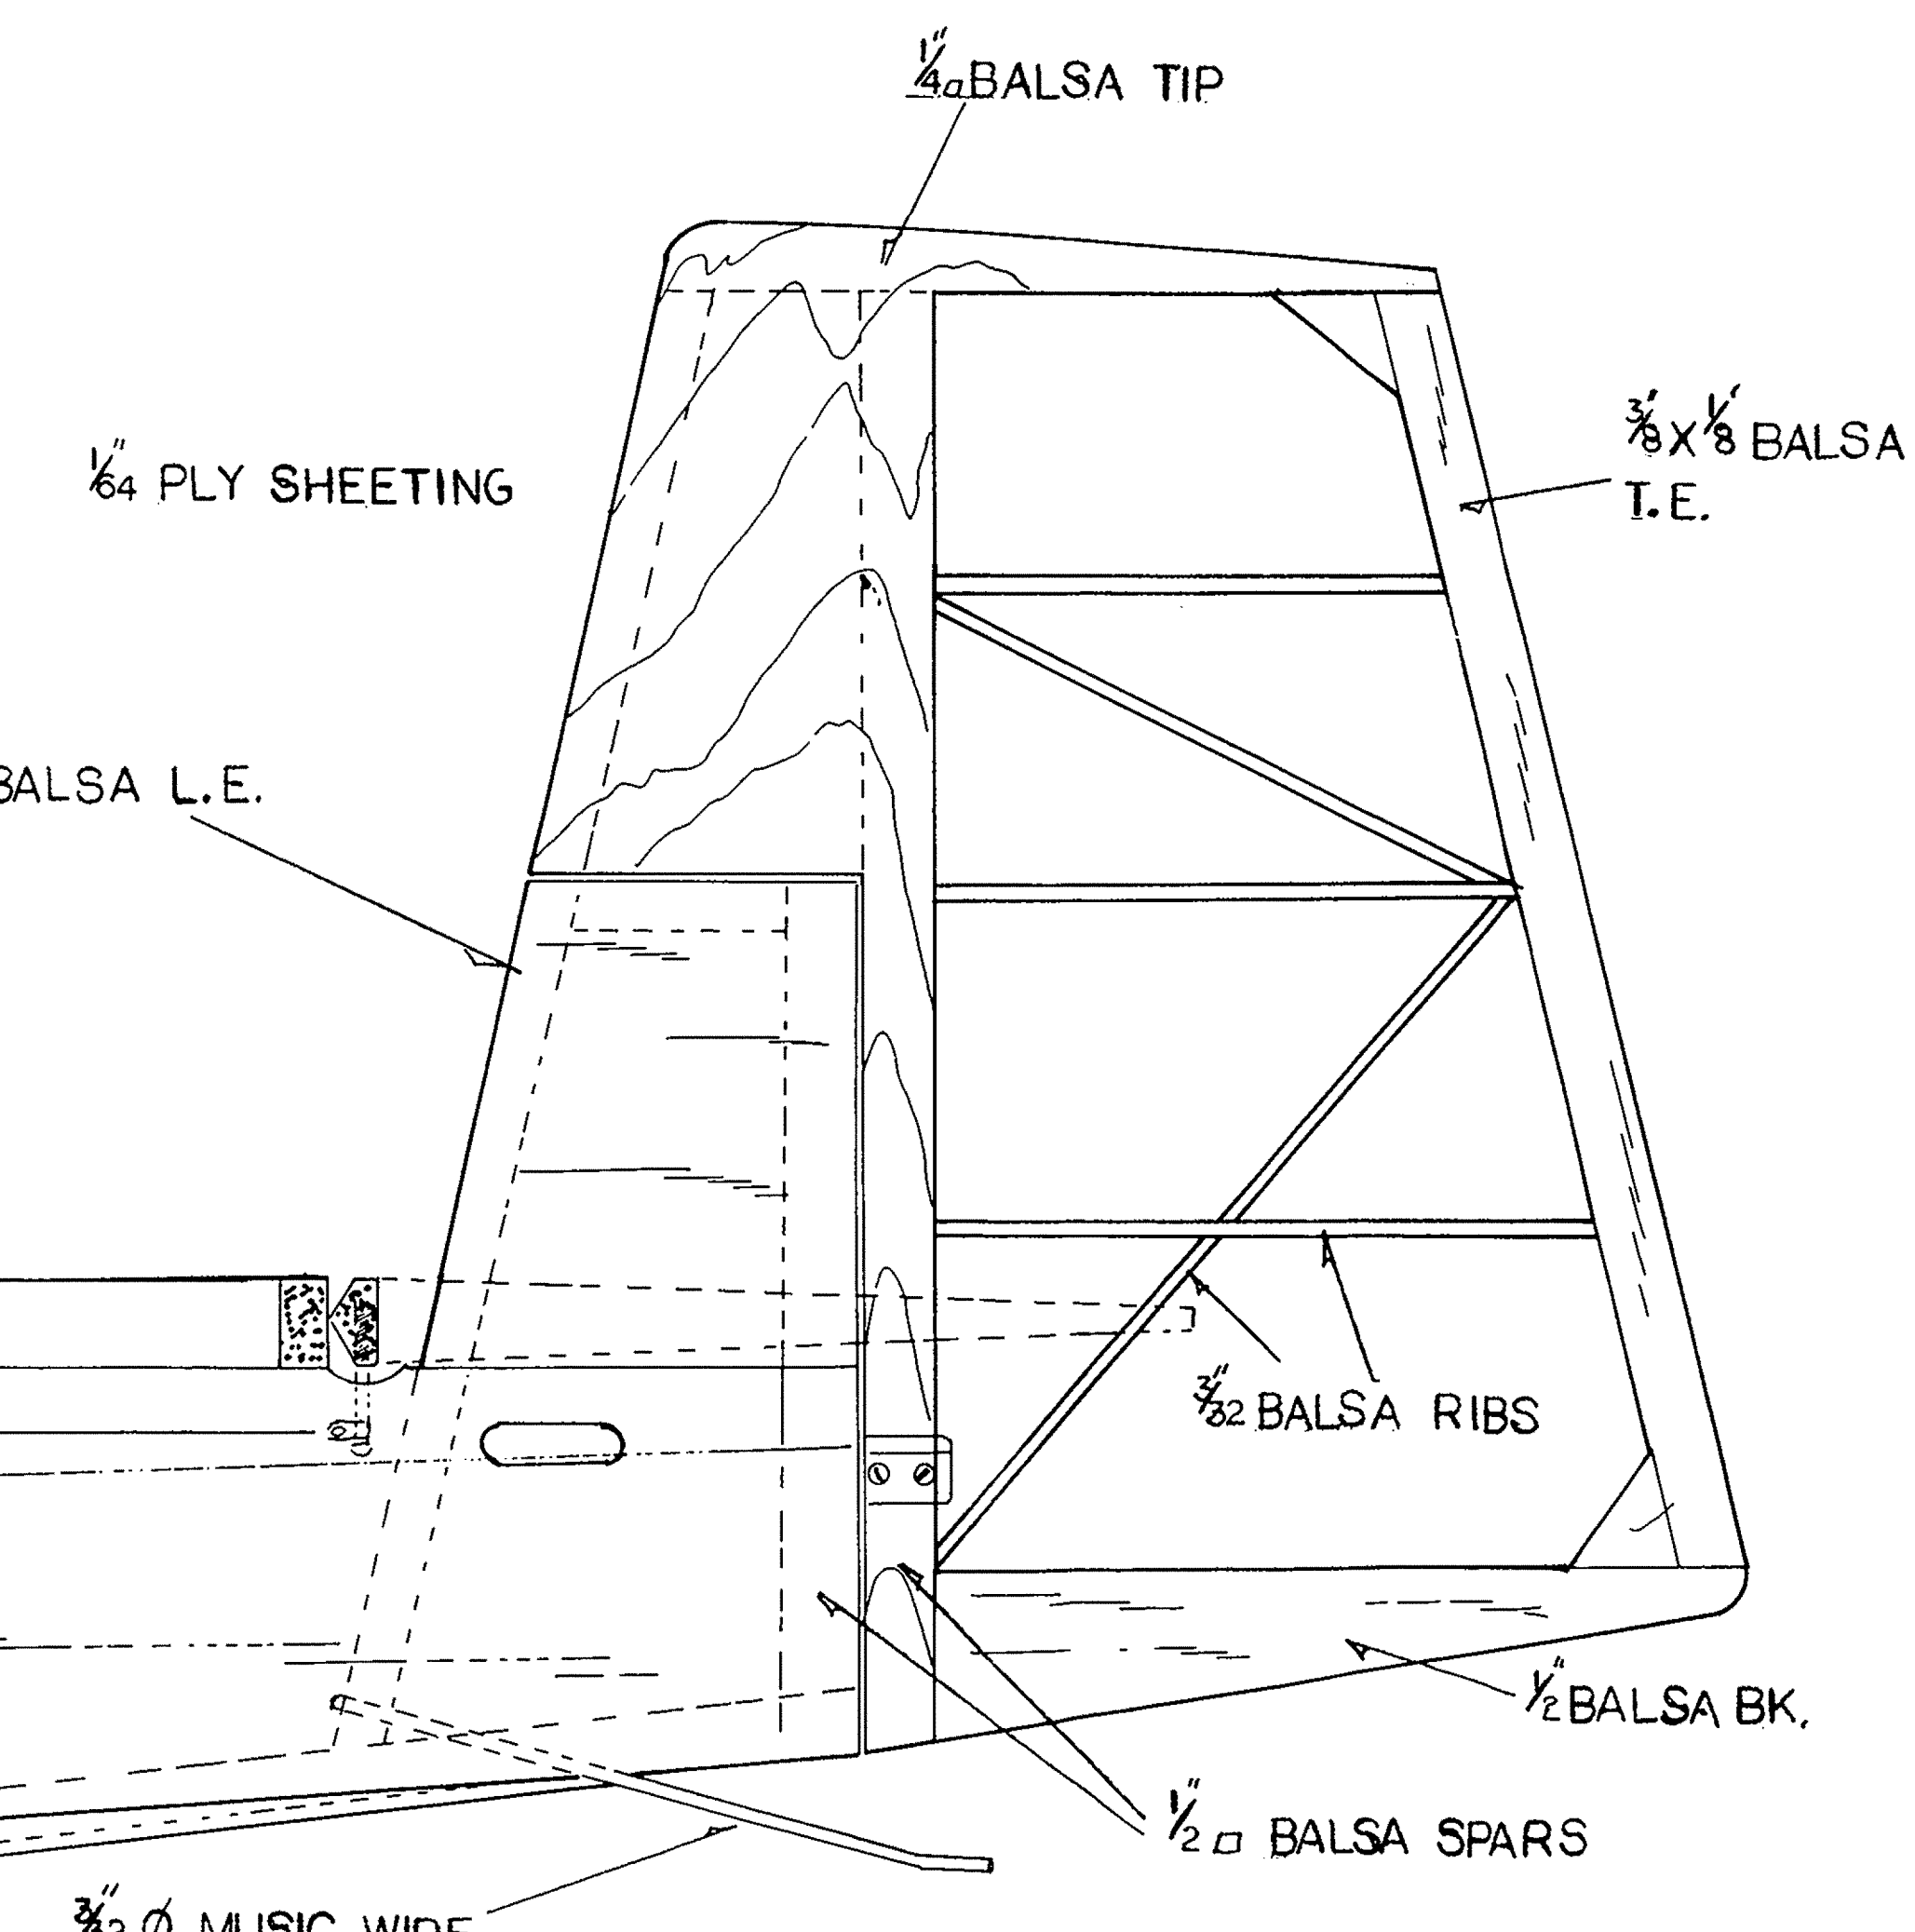

2-5 FORMERS  $\frac{1}{32}$  PLY OTHERS  $\frac{1}{8}$  Balsa

$\frac{1}{32}$  PLY SKID OVER  
 $\frac{1}{2}$  WEATHER STRIP  
 $\frac{1}{32}$  PLY KEEL

$\frac{1}{32}$  Balsa SHEET; TOP,  
SIDES AND BOTTOM.

CARVE STRUT MATERIAL TO TEARDROP  
SHAPE

# Grunau Baby II

Designed, Drawn and Inked

JIM EALY 4-78  $\frac{1}{8}$  Scale

*Jim Ealy*

**Grunau Baby II**