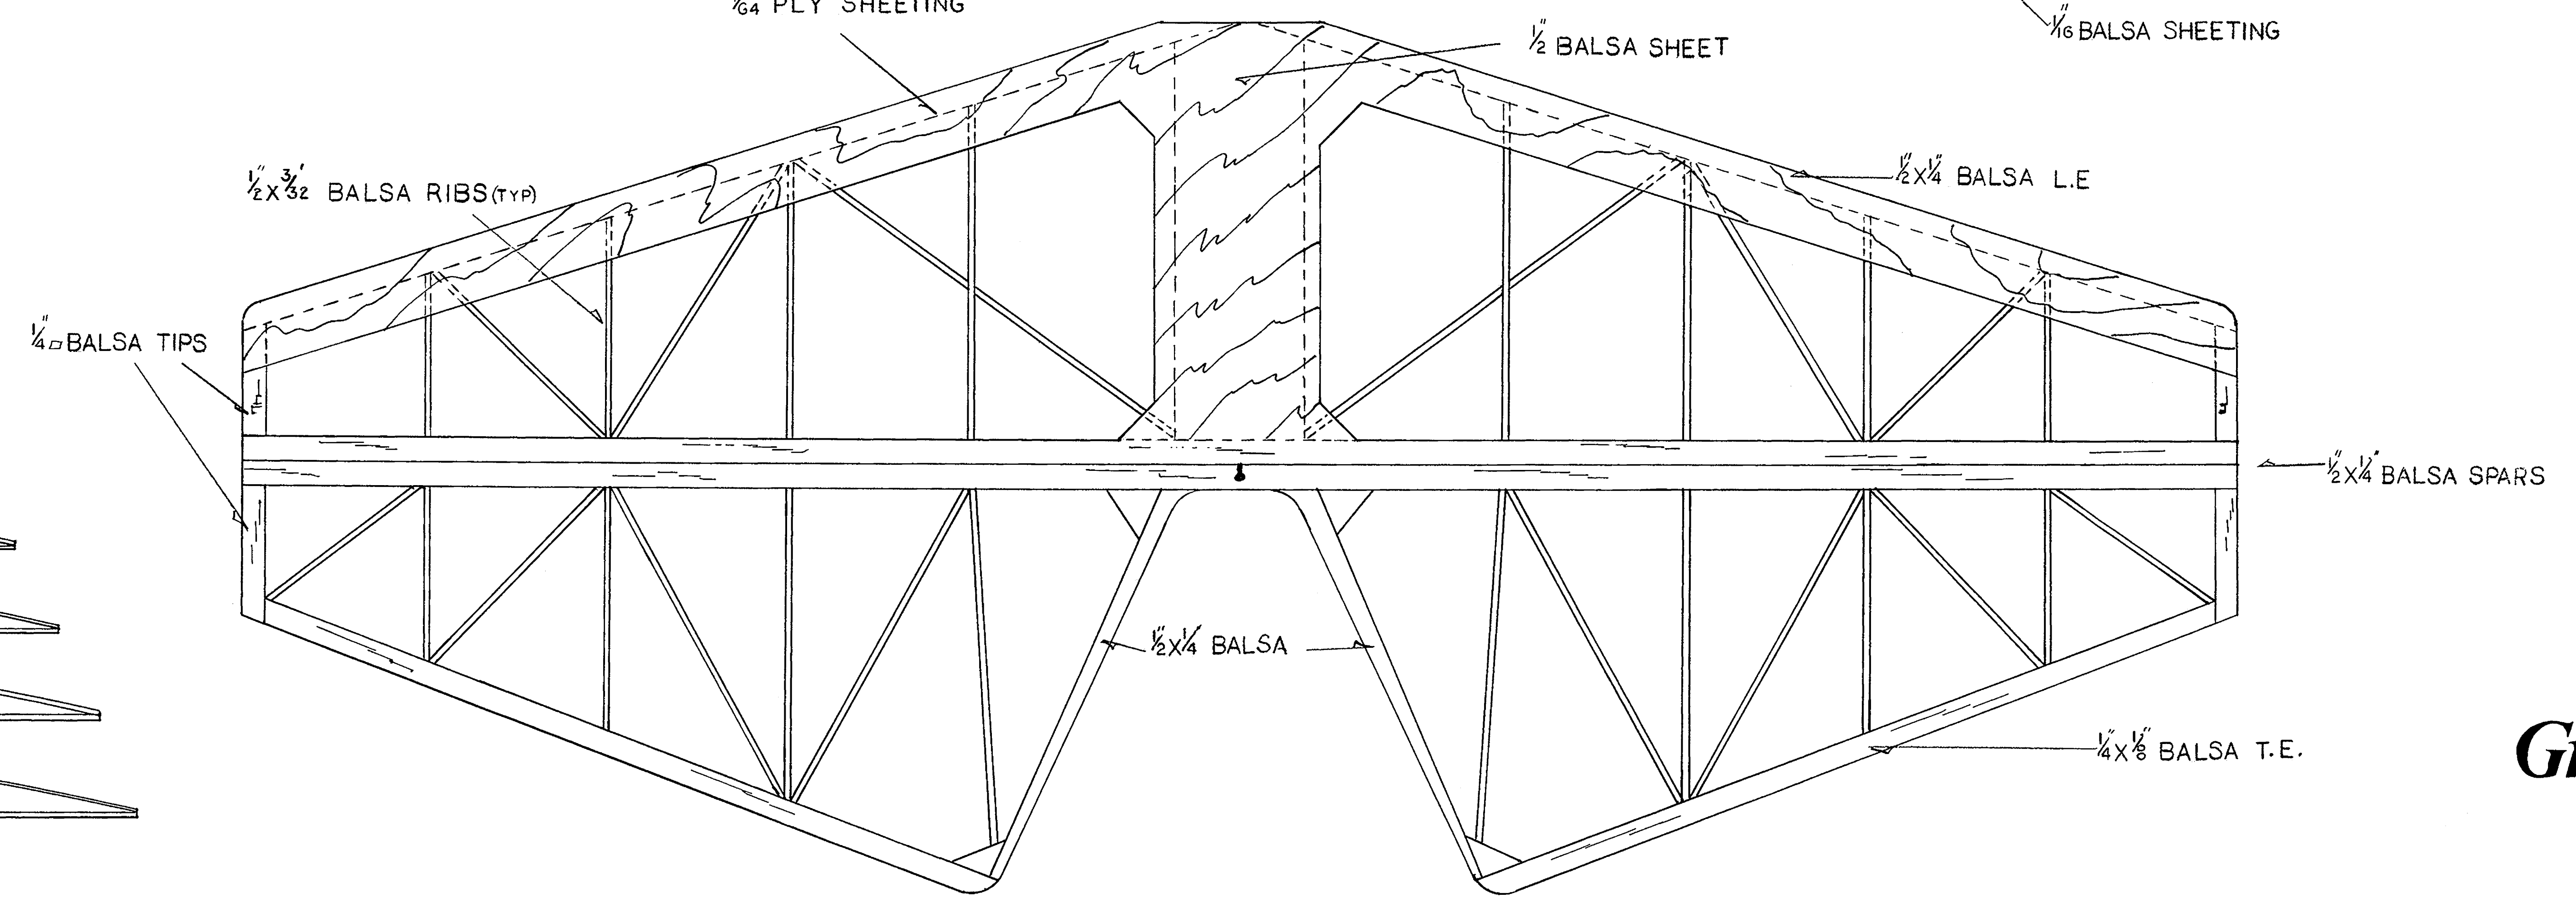

2-5 FORMERS  $\frac{1}{32}$  PLY OTHERS  $\frac{1}{8}$  Balsa

$\frac{1}{32}$  PLY SKID OVER  
 $\frac{1}{2}$  WEATHER STRIP  
 $\frac{1}{32}$  PLY KEEL

$\frac{1}{32}$  Balsa SHEET; TOP,  
SIDES AND BOTTOM.

CARVE STRUT MATERIAL TO TEARDROP  
SHAPE

# Grunau Baby II

Designed, Drawn and Inked

JIM EALY 4-78  $\frac{1}{8}$  Scale

*Jim Ealy*

**Grunau Baby II**