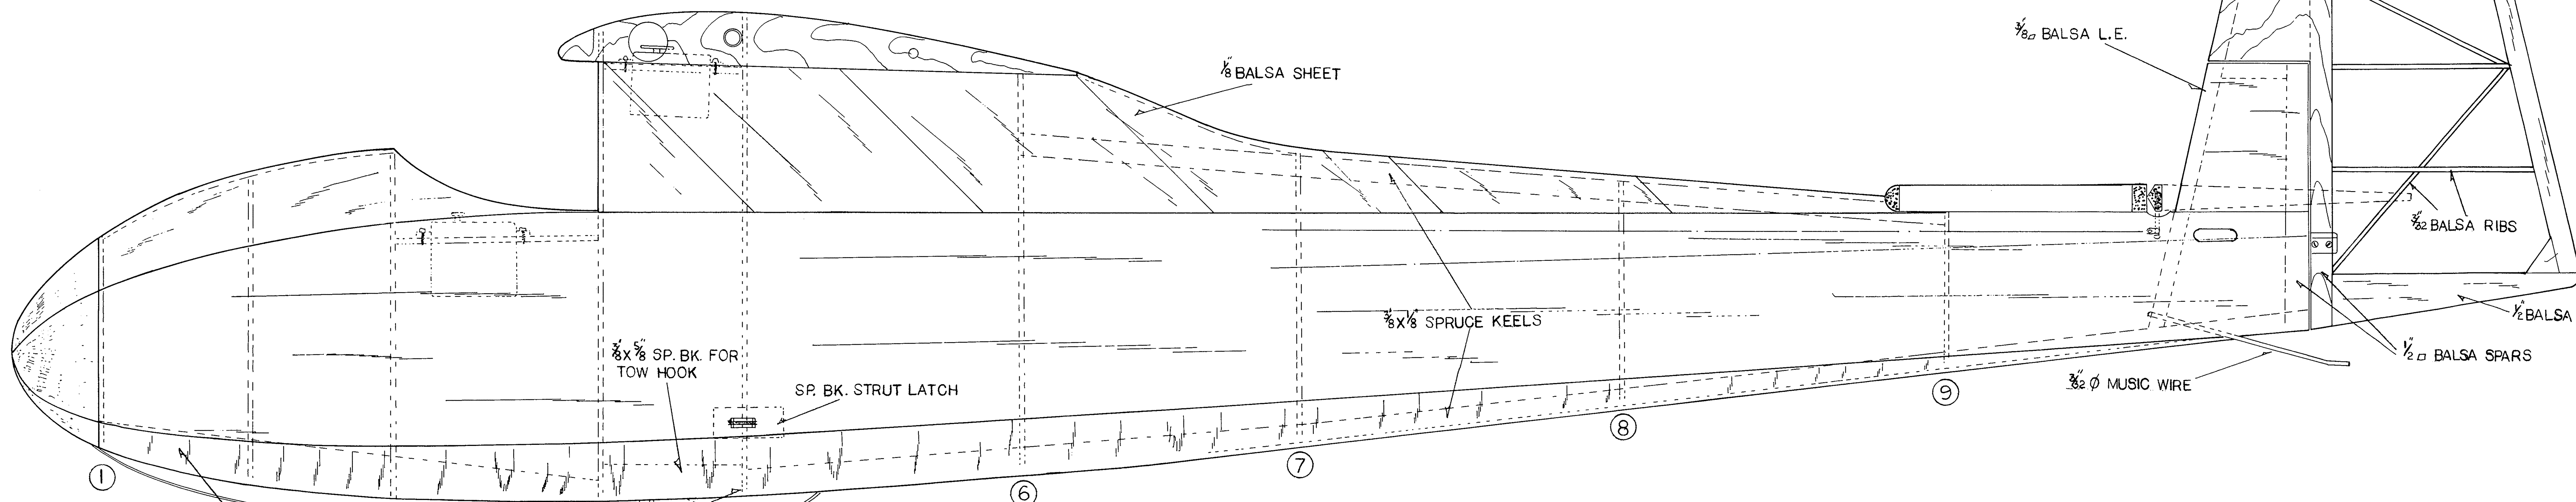

2-5 FORMERS  $\frac{1}{32}$  PLY OTHERS  $\frac{1}{8}$  Balsa

$\frac{1}{32}$  PLY SKID OVER  
 $\frac{1}{2}$  WEATHER STRIP  
 $\frac{1}{32}$  PLY KEEL

$\frac{1}{32}$  Balsa SHEET; TOP,  
SIDES AND BOTTOM.

CARVE STRUT MATERIAL TO TEARDROP  
SHAPE

# Grunau Baby II

Designed, Drawn and Inked

JIM EALY 4-78  $\frac{1}{8}$  Scale

*Jim Ealy*

**Grunau Baby II**