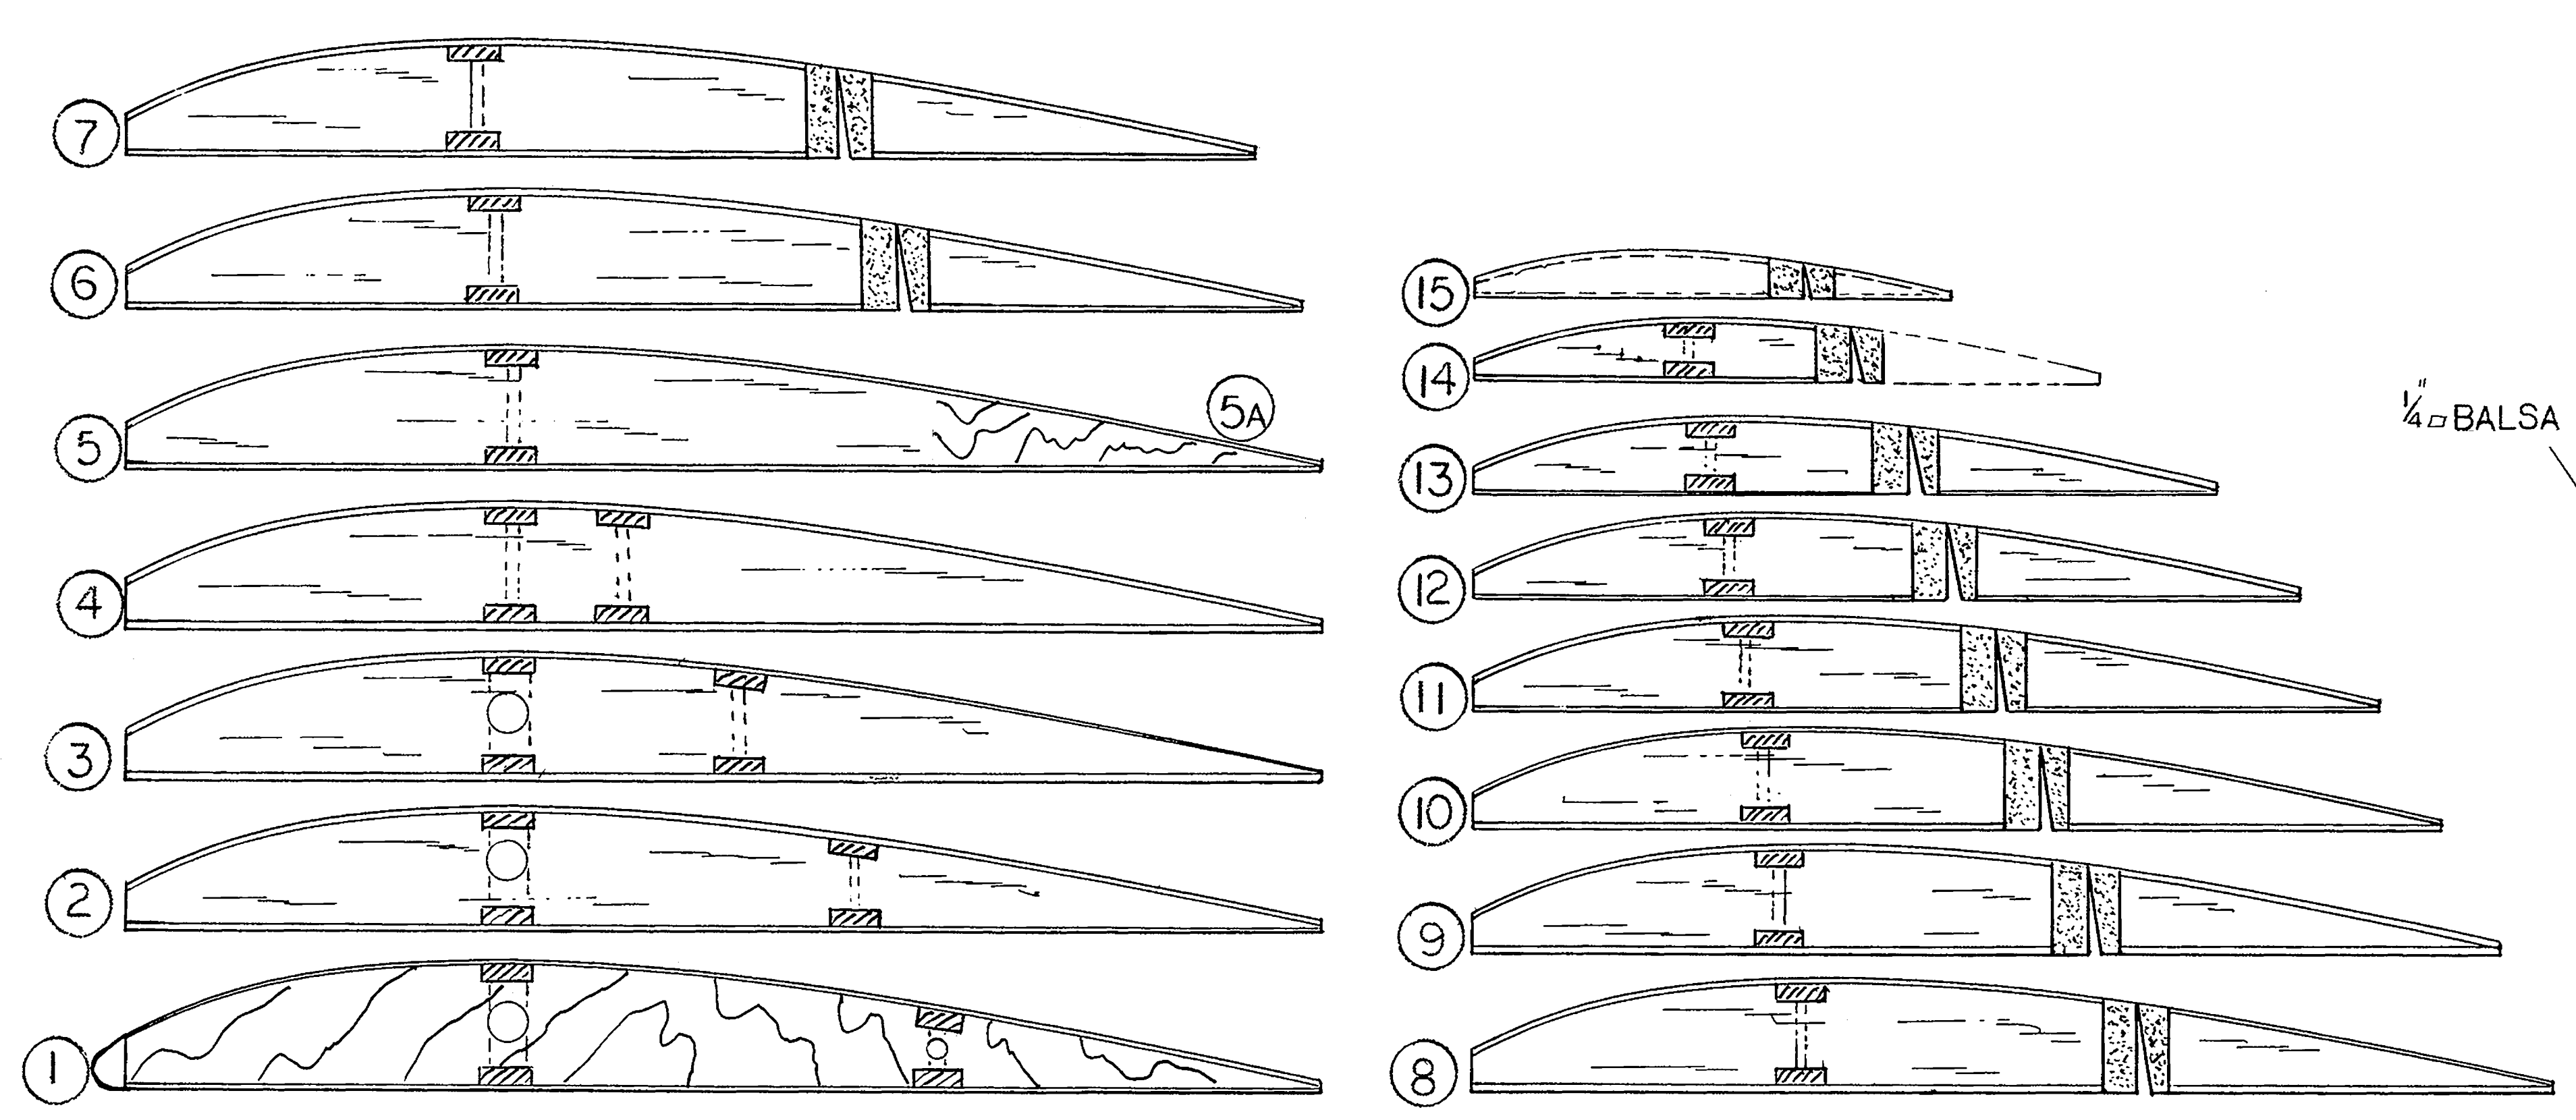

2-5 FORMERS  $\frac{1}{32}$  PLY OTHERS  $\frac{1}{8}$  Balsa

$\frac{1}{32}$  PLY SKID OVER  
 $\frac{1}{2}$  WEATHER STRIP  
 $\frac{1}{32}$  PLY KEEL

$\frac{1}{32}$  Balsa SHEET; TOP,  
SIDES AND BOTTOM.

CARVE STRUT MATERIAL TO TEARDROP  
SHAPE

# Grunau Baby II

Designed, Drawn and Inked

JIM EALY 4-78  $\frac{1}{8}$  Scale

*Jim Ealy*

**Grunau Baby II**