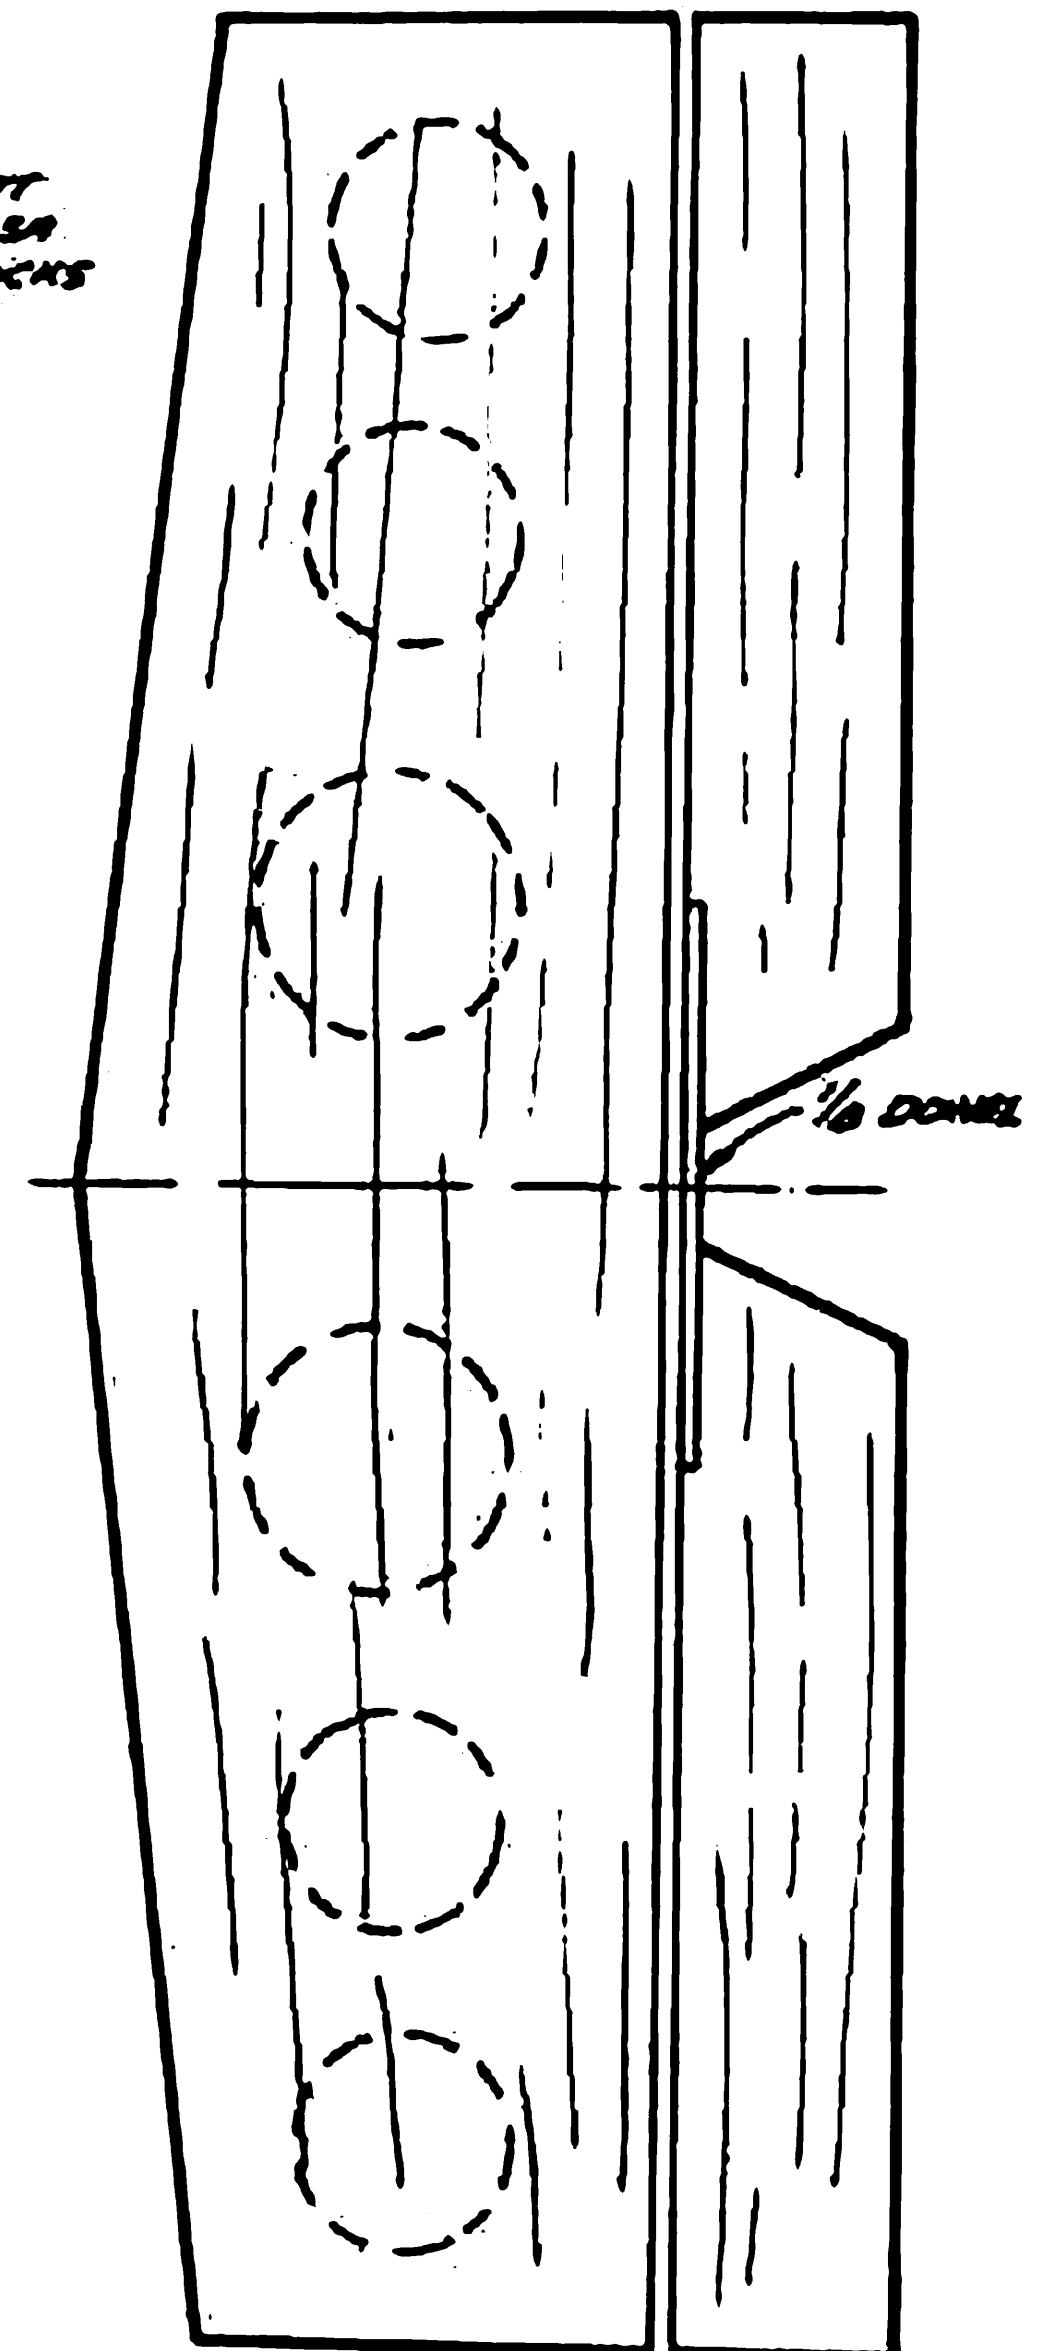

SOFT Balsa BLOCKS

**WHISPER**  
 49" SPAN HAND LAUNCH GLIDER  
 Designed by JIMMY TERRY  
 Traced by R. Niquie