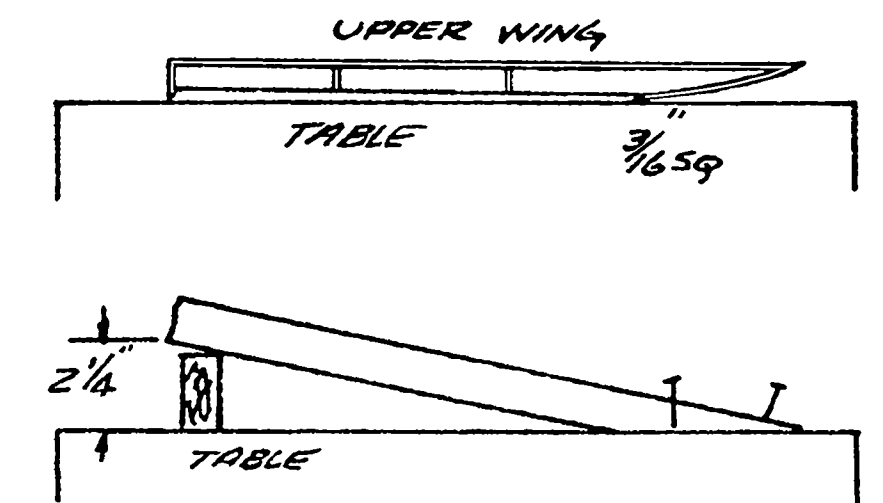

SHEET WINGS WITH 1/16 SHT.

COWL MADE FROM COLA PLASTIC BOTTOM (SEE TEXT)

WACO "E"
BY Ken Willard

0 1 2 3 4 5 IN. 6
0 2 4 6 8 10 15 CM

MODEL BUILDER magazine
621 West 19th St., Costa Mesa, CA 92627
Plan No: 11841