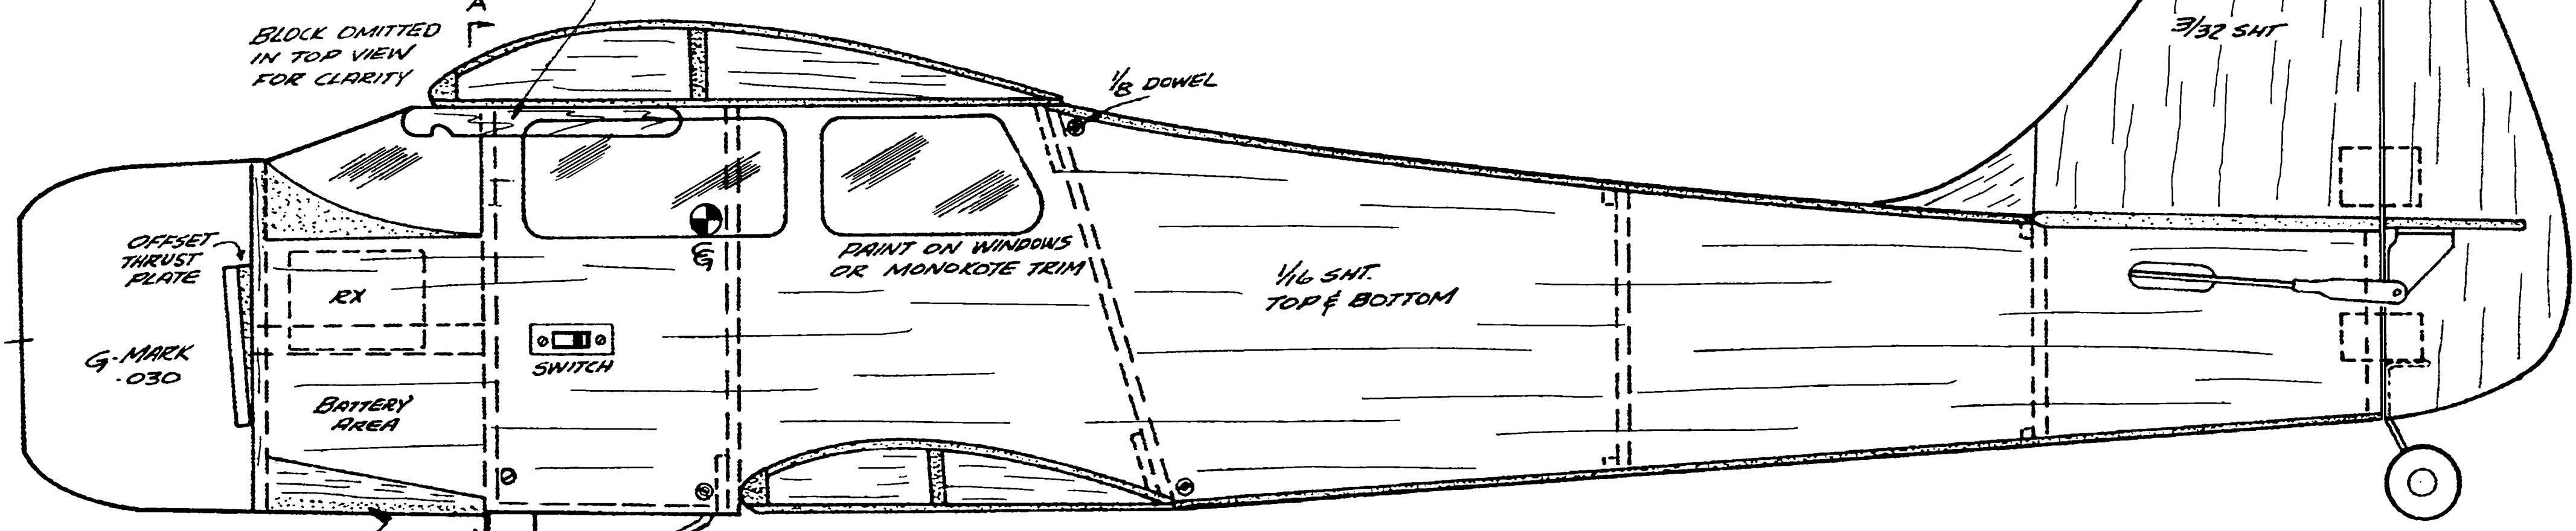

SHEET WINGS WITH 1/16 SHT.

COWL MADE FROM COLA PLASTIC BOTTOM (SEE TEXT)

WACO "E"
BY Ken Willard

0 1 2 3 4 5 IN. 6
0 2 4 6 8 10 15 CM

MODEL BUILDER magazine
621 West 19th St., Costa Mesa, CA 92627
Plan No: 11841