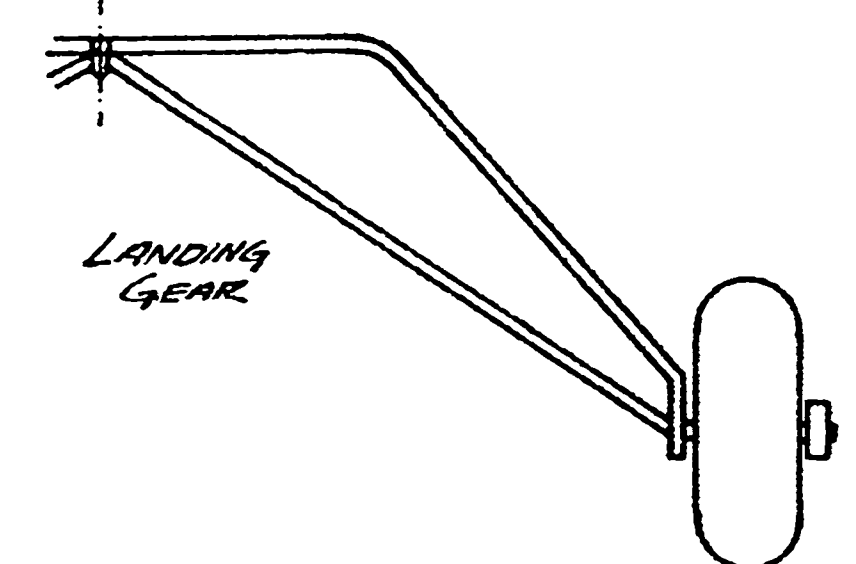

SHEET WINGS WITH 1/16 SHT.

COWL MADE FROM COLA PLASTIC BOTTOM (SEE TEXT)

WACO "E"
BY Ken Willard

0 1 2 3 4 5 IN. 6
0 2 4 6 8 10 15 CM

MODEL BUILDER magazine
621 West 19th St., Costa Mesa, CA 92627
Plan No: 11841