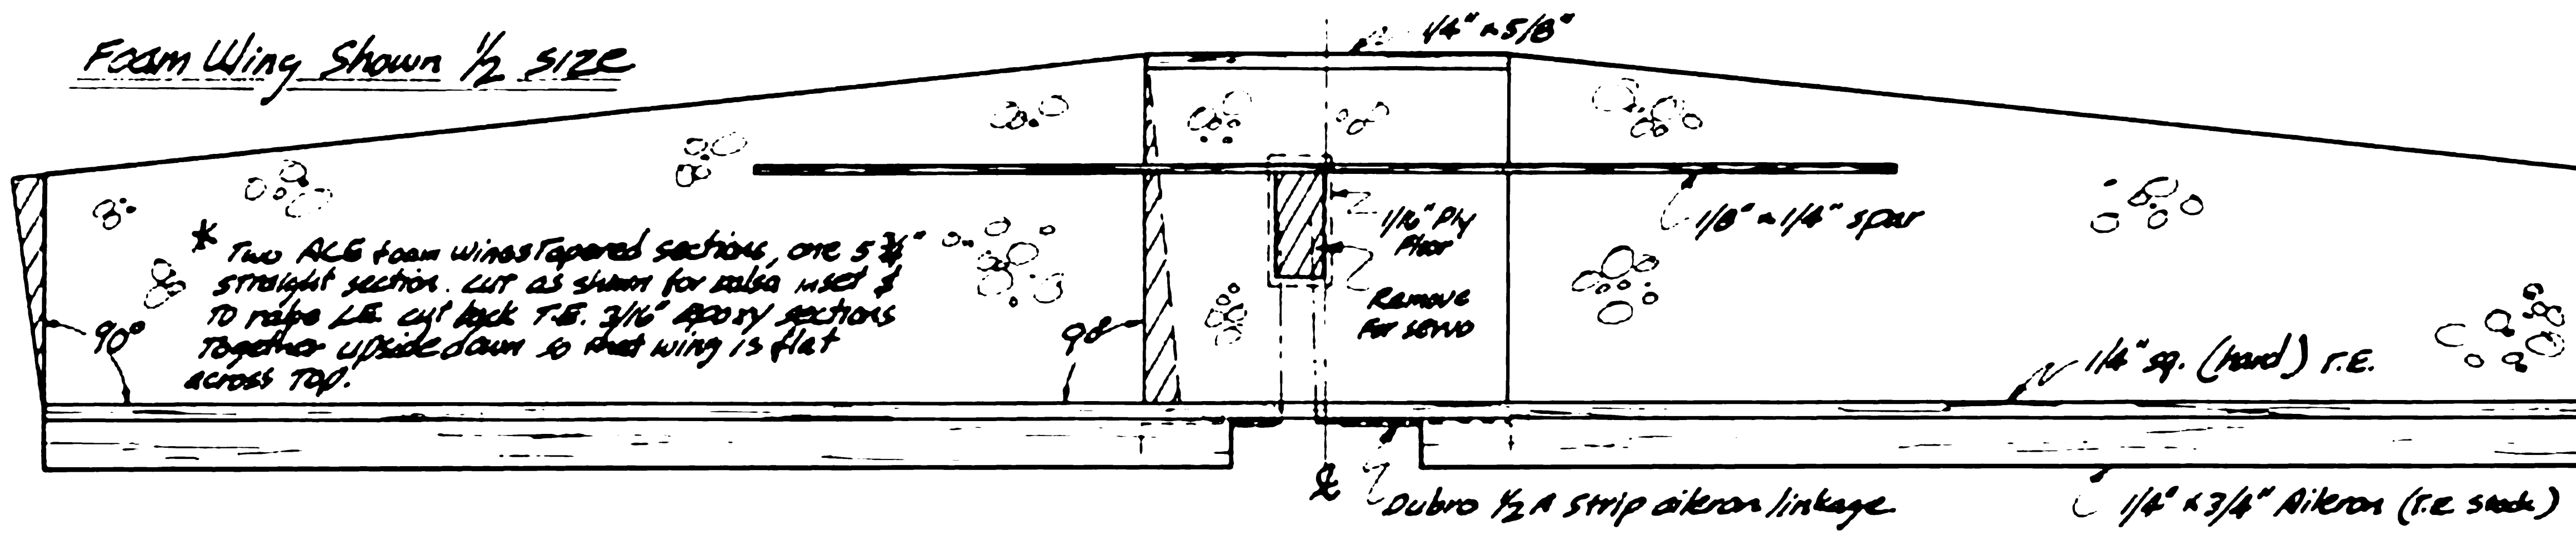

Foam Wing Shown 1/2 size

* Note: All parts balsa unless otherwise noted.

SIMPLE SIMON

1/2 A Sport or Pattern

Span 40"
Length 20"

Designed by: Frank Roales
Drawn by: Scott Roales
Rec'd in ink by: Al Patterson