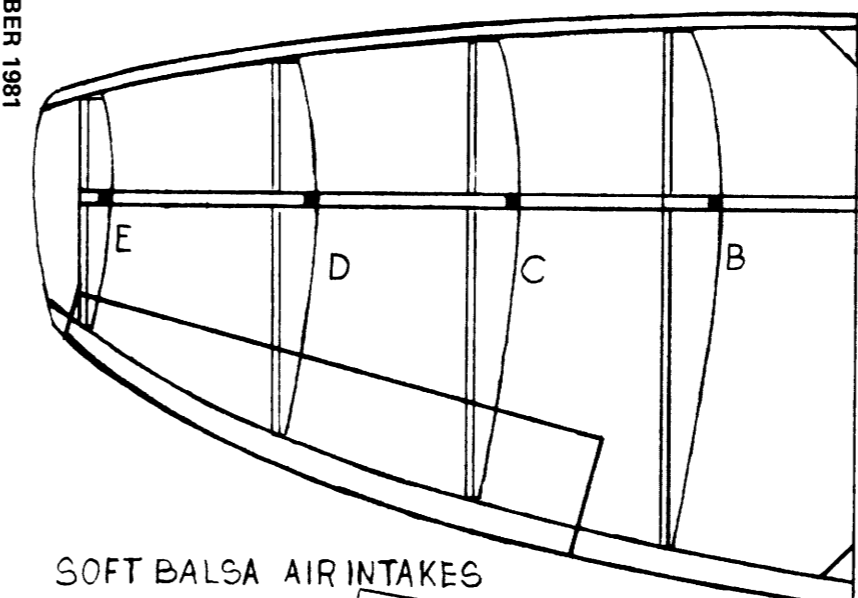

SEA FURY
PEANUT SCALE
BY *Steve Gardner*

MODEL BUILDER

OCTOBER 1981

2 LAYERS 1/32 X 1/8 L.E.
1/16 SQ SPAR
4 LAYERS 1/32 X 1/16 T.E.
RIBS AT DIHEDRAL BREAK
1/16 ALL OTHERS 1/32
TIP IS 1/16 SHEET
1/2 INCH DIHEDRAL PER SIDE