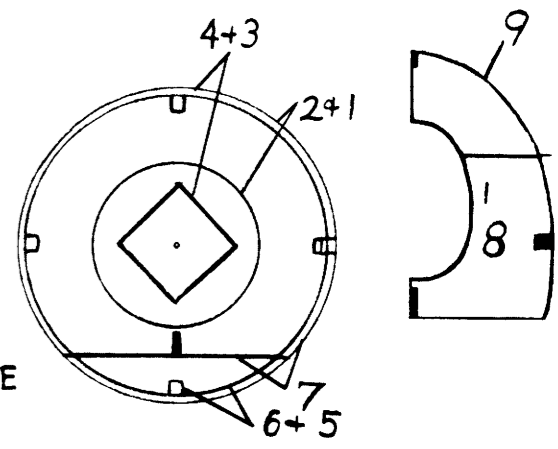

SEA FURY
PEANUT SCALE
BY *Steve Gardner*

MODEL BUILDER

OCTOBER 1981

2 LAYERS 1/32 X 1/8 L.E.
1/16 SQ SPAR
4 LAYERS 1/32 X 1/16 T.E.
RIBS AT DIHEDRAL BREAK
1/16 ALL OTHERS 1/32
TIP IS 1/16 SHEET
1/2 INCH DIHEDRAL PER SIDE

55