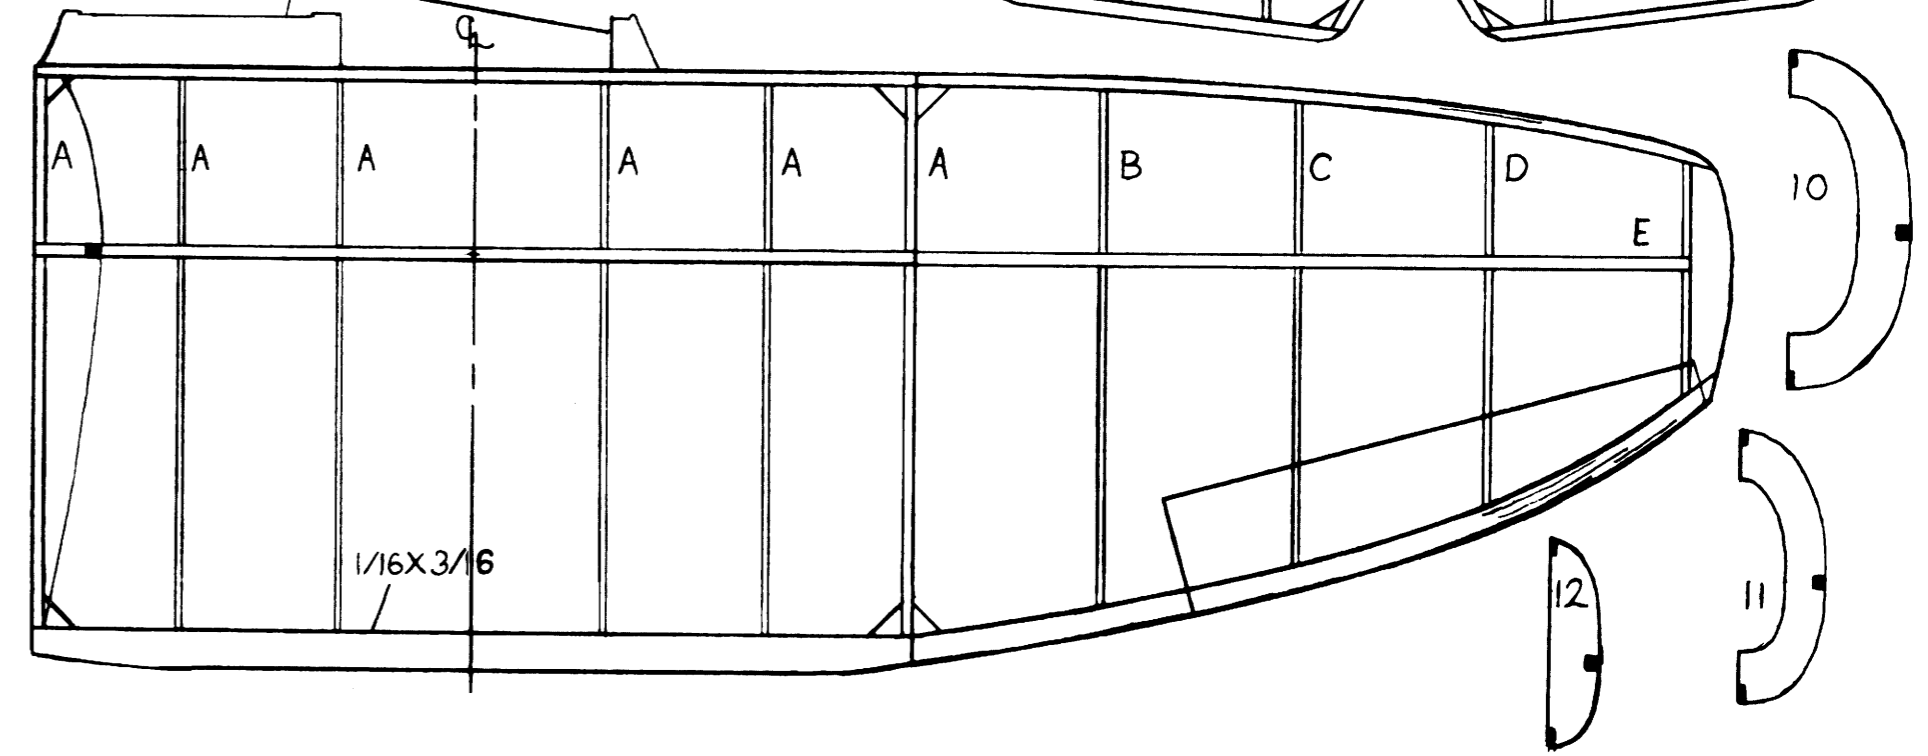

SEA FURY
PEANUT SCALE
BY *Steve Gardner*

MODEL BUILDER

OCTOBER 1981

2 LAYERS 1/32 X 1/8 L.E.
1/16 SQ SPAR
4 LAYERS 1/32 X 1/16 T.E.
RIBS AT DIHEDRAL BREAK
1/16 ALL OTHERS 1/32
TIP IS 1/16 SHEET
1/2 INCH DIHEDRAL PER SIDE