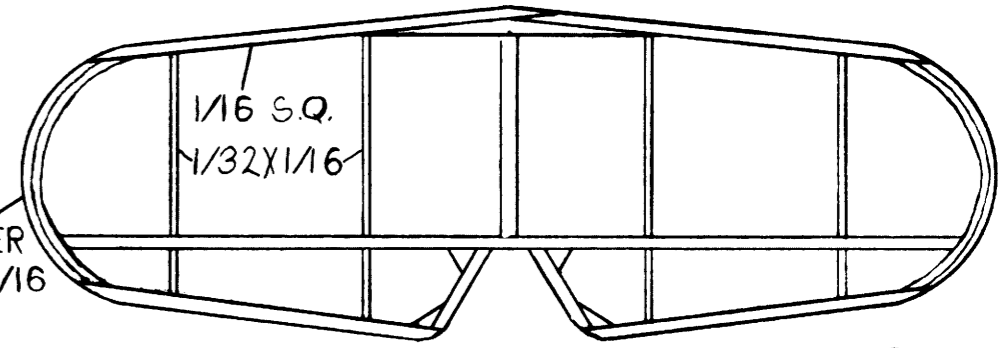

SEA FURY
PEANUT SCALE
BY *Steve Gardner*

MODEL BUILDER

OCTOBER 1981

2 LAYERS 1/32 X 1/8 L.E.
1/16 SQ SPAR
4 LAYERS 1/32 X 1/16 T.E.
RIBS AT DIHEDRAL BREAK
1/16 ALL OTHERS 1/32
TIP IS 1/16 SHEET
1/2 INCH DIHEDRAL PER SIDE