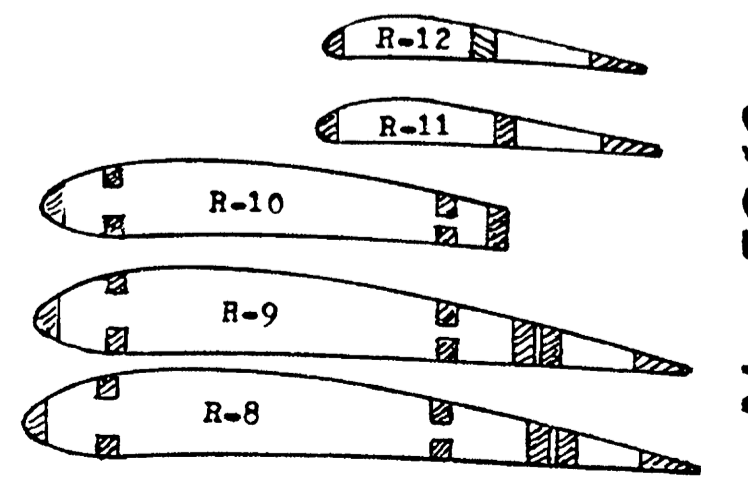

COLOR SCHEME: OVERALL DARK GREEN
MAROON LETTERS WITH WHITE PIN STRIPES
ALUMINUM ENGINE MOUNT COVER, WHEEL
DISKS, AND COCKPIT SURROUND. FLAT
BLACK TIRES AND CYLINDERS. SHIELD
BACKGROUND RED, OUTLINE YELLOW,
BEASTS AND CROWN GOLD.

WING RIBS
R-2, R-10, R-11, & R-12
ARE CUT FROM 1/8TH SHEET
ALL OTHERS ARE CUT FROM 1/16TH SHEET

SAMOLOT DKD-III

by *Nalt Mooney*

MODEL BUILDER magazine

898 West 16th St. Newport Beach, California 92663

Plan No: 5862