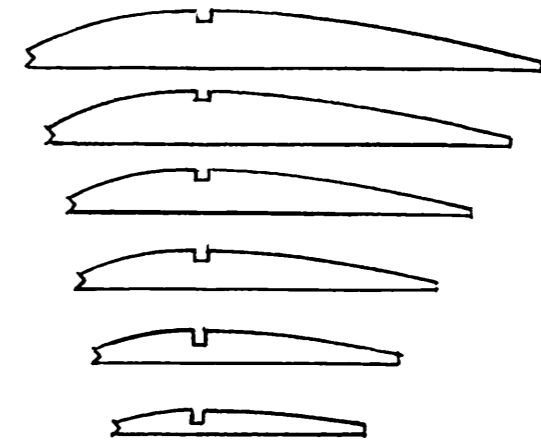

PEANUT SCALE FARMAN 400

CARL HEDLEY

C.G. AT WING SPAR

SCALE THRUST LINE

BALSA BLOCK (HOLLOW OUT)

FILL IN

SUGGESTED LOWER THRUST LINE, -5°

BALSA BLOCK

STRINGER ON E

SCALE RUDDER

RIB PATTERNS

L.G. MOUNT

WINDOW FRAME BOND PAPER

LANDING GEAR PATTERN

SCALE STABILIZER

GLUE TAB TO BOTTOM OF FUSELAGE