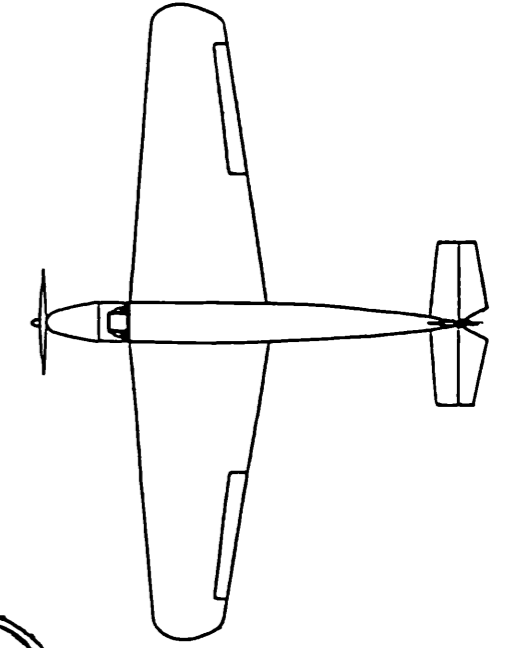

PEANUT SCALE FARMAN 400

CARL HEDLEY

C.G. AT WING SPAR

SCALE THRUST LINE

BALSA BLOCK (HOLLOW OUT)

FILL IN

SUGGESTED LOWER THRUST LINE, -5°

BALSA BLOCK

STRINGER ON E

SCALE RUDDER

RIB PATTERNS

L.G. MOUNT

WINDOW FRAME BOND PAPER

LANDING GEAR PATTERN

SCALE STABILIZER

GLUE TAB TO BOTTOM OF FUSELAGE