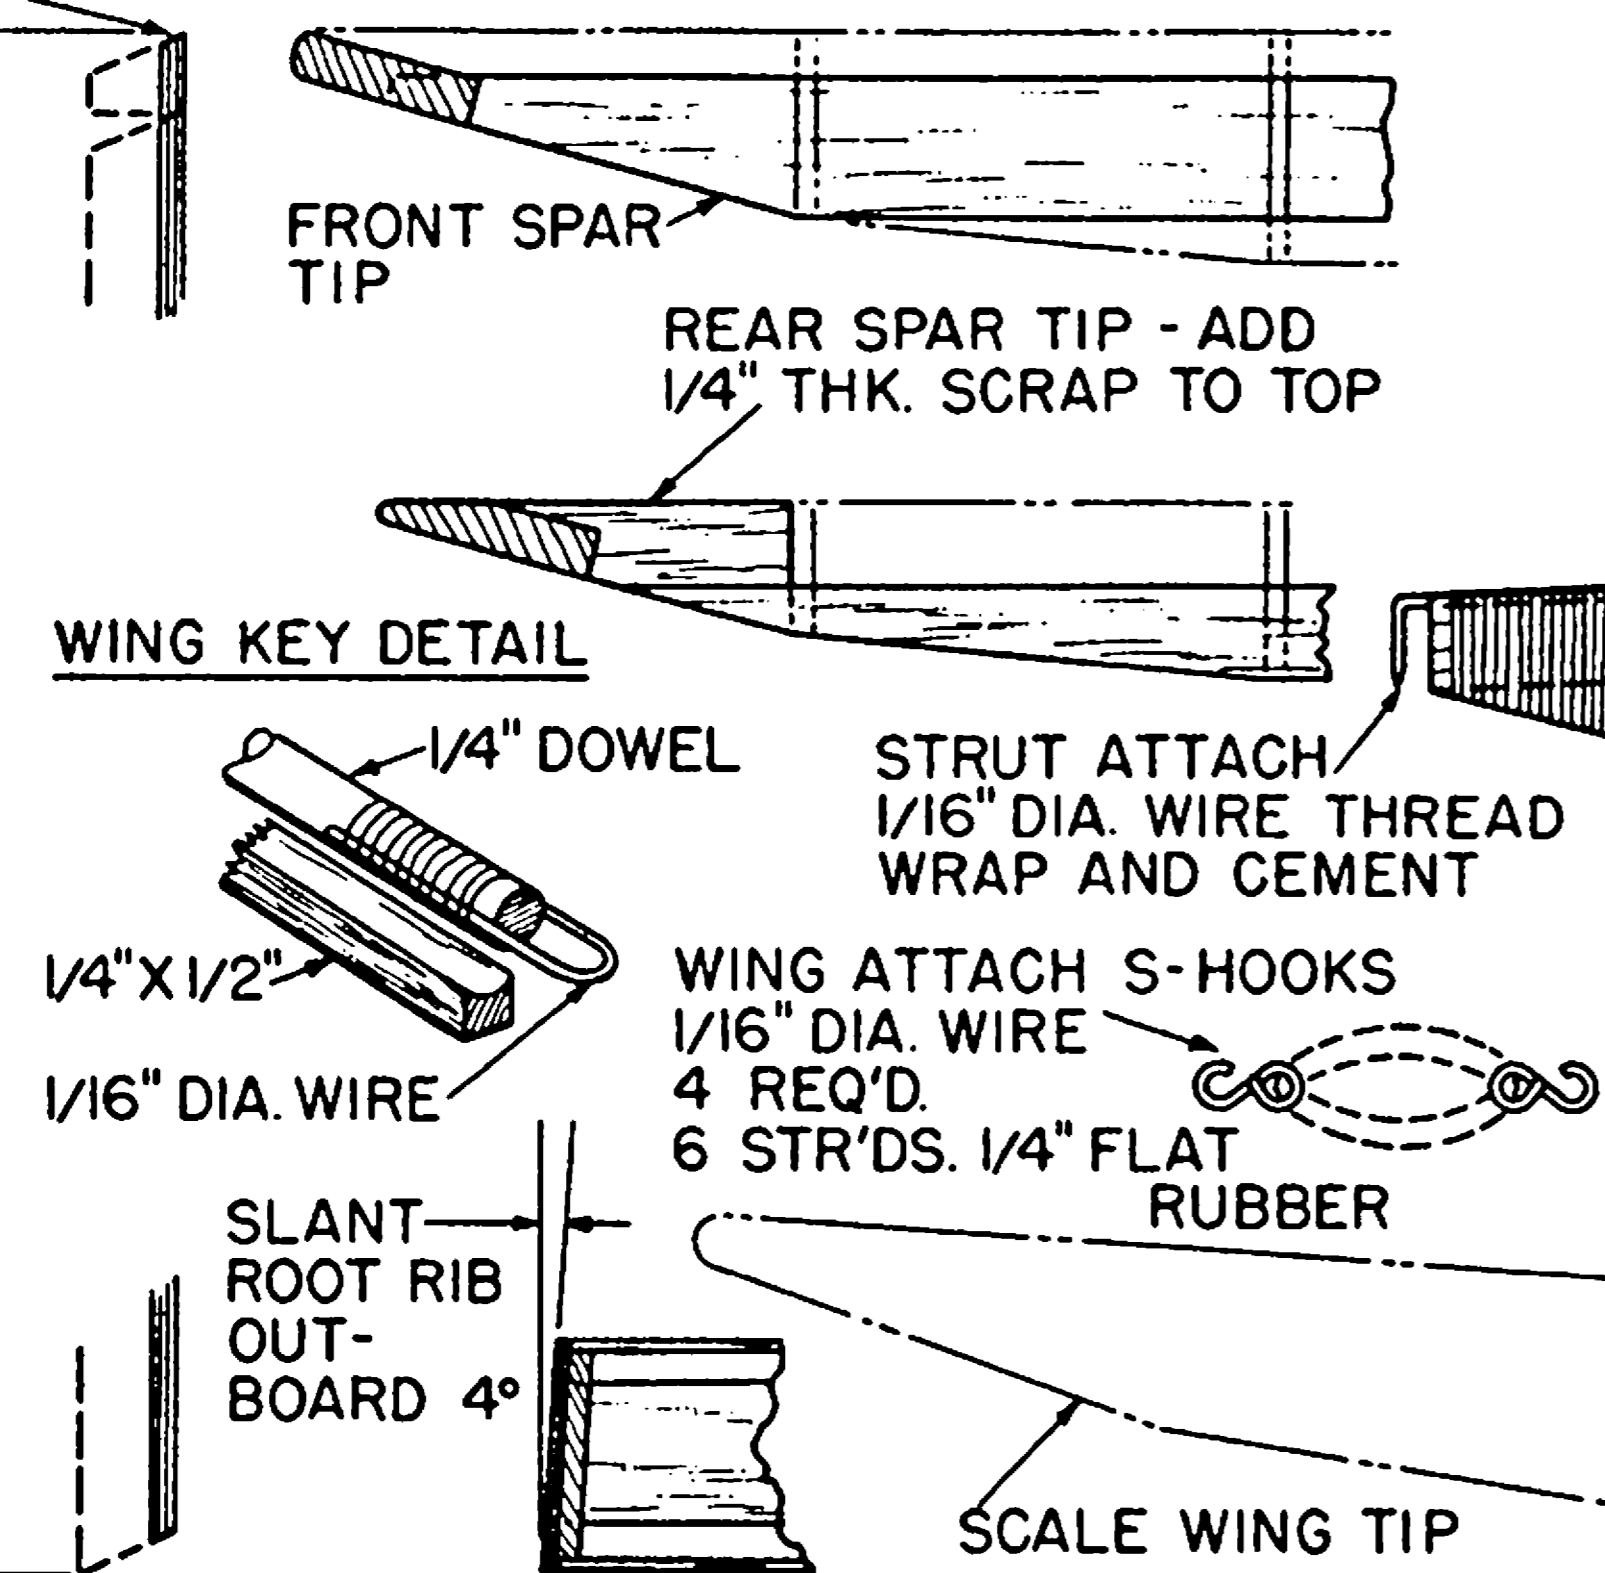

# Model Builder

By H.E. Plan Number 10841-A

3/32" SHEET RIBS 22 REQ'D.