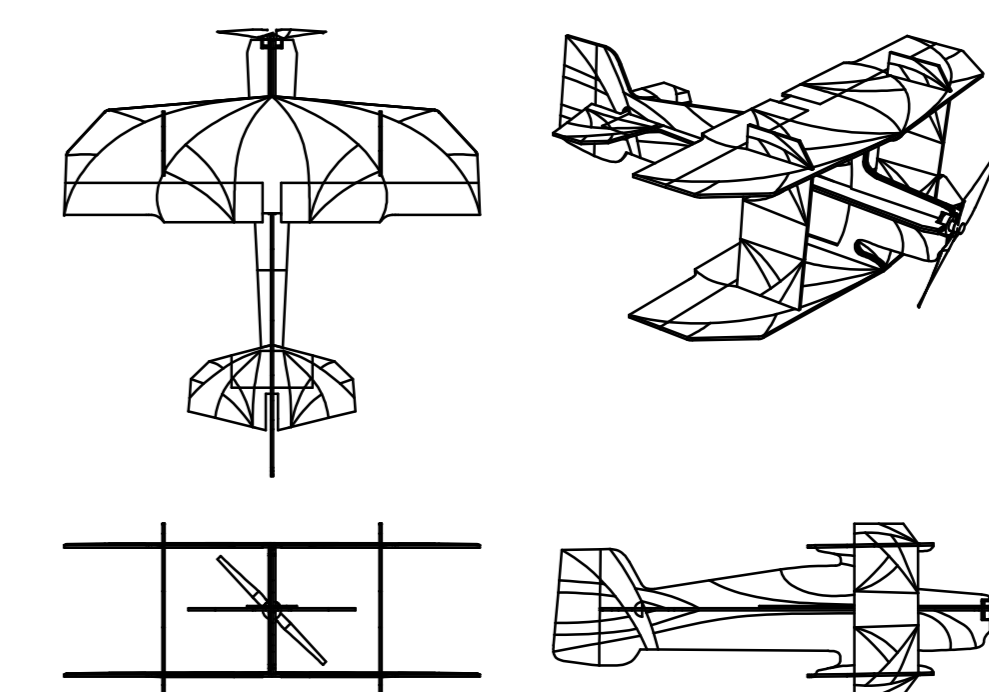

2x Side force generators

1x Fuse

2x Fuse hor. doubler

1x Fuse hor.

44" Monster Tensor

Based on the Micro-Tensor by Joe Malinchak DRAWN BY: PROP-ER

Wingspan: 44" (1100mm)
Material: FFF / 6mm Depron

This copyright protected plan is free for personal, non-commercial use only.

44" Monster Tensor