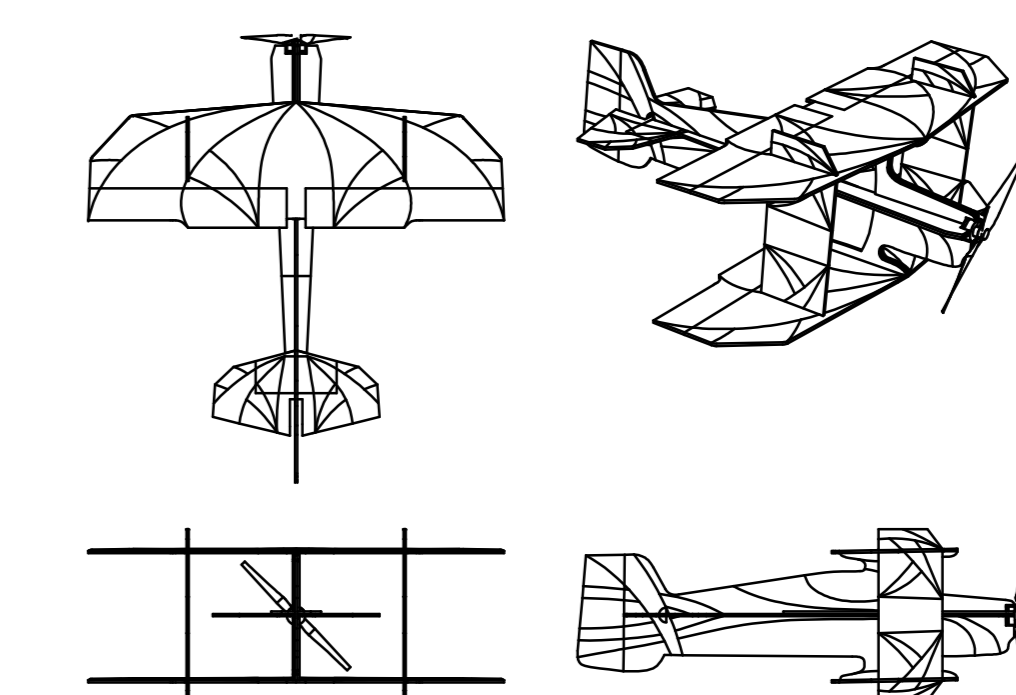

2x Side force generators

1x Fuse

2x Fuse hor. doubler

1x Fuse hor.

44" Monster Tensor

Based on the Micro-Tensor by Joe Malinchak DRAWN BY: PROP-ER

Wingspan: 44" (1100mm)
Material: FFF / 6mm Depron

This copyright protected plan is free for personal, non-commercial use only.

44" Monster Tensor