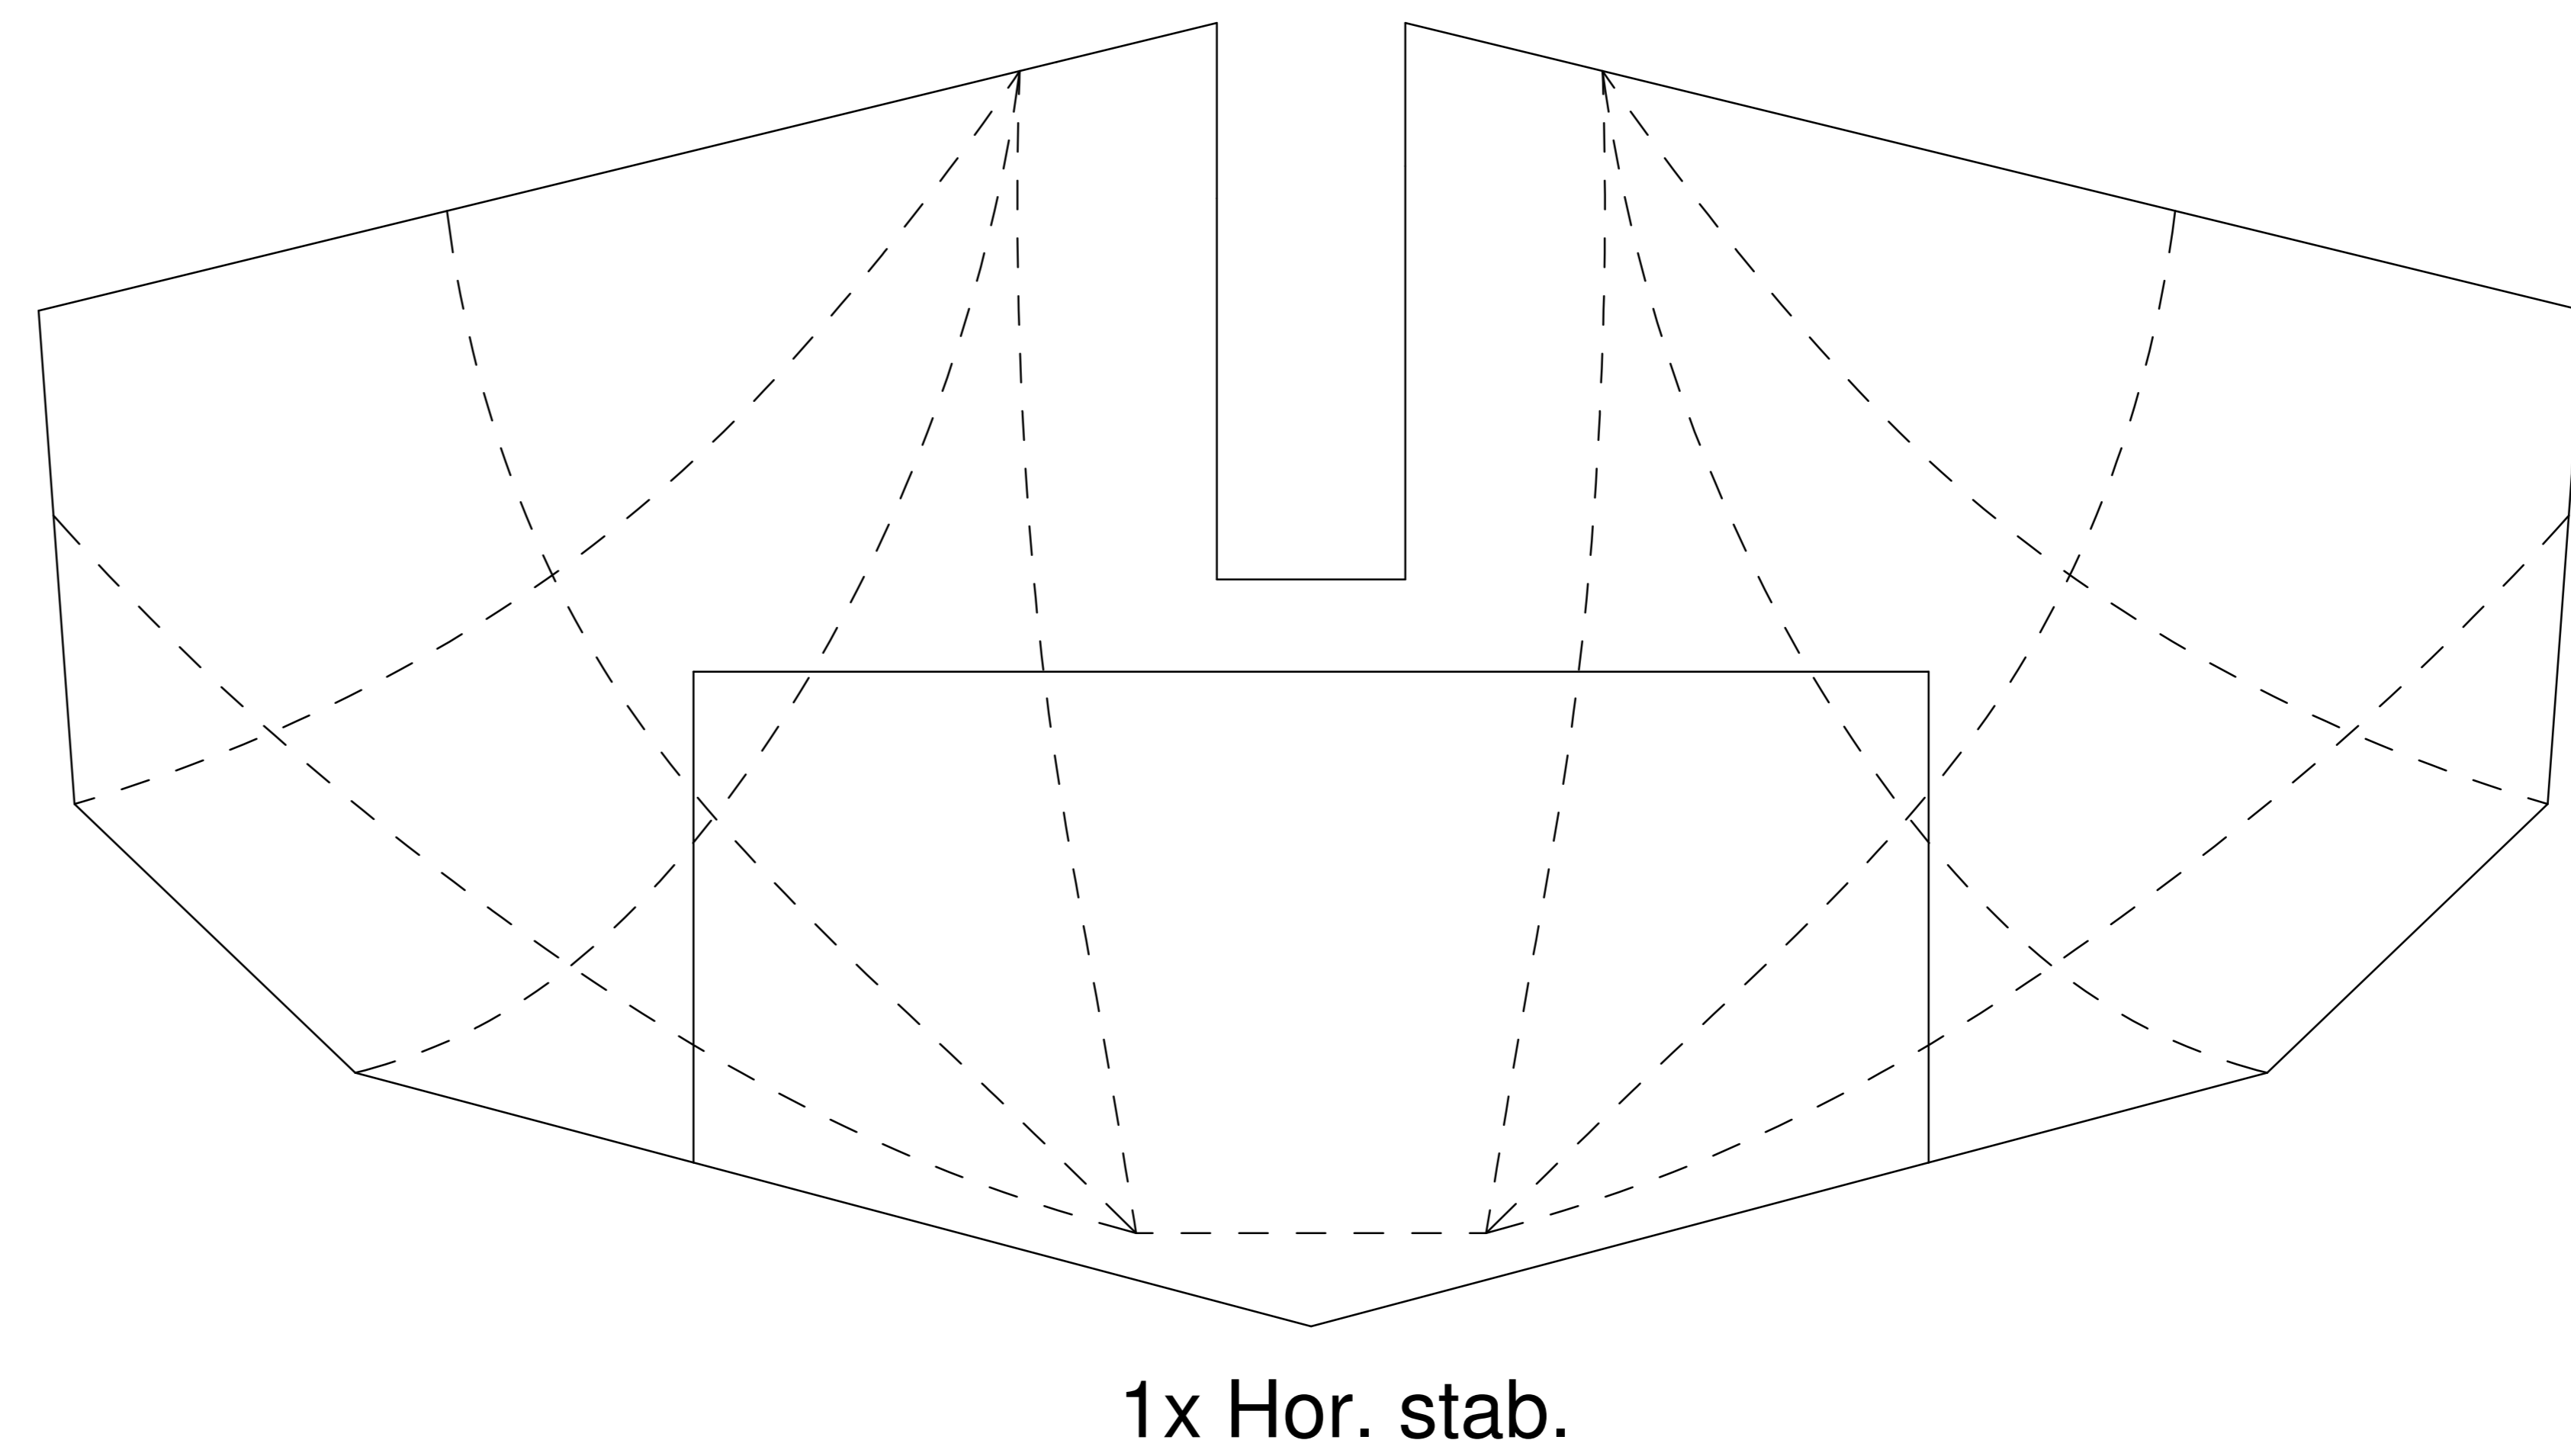

2x Side force generators

1x Fuse

2x Fuse hor. doubler

1x Fuse hor.

44" Monster Tensor

Based on the Micro-Tensor by Joe Malinchak DRAWN BY: PROP-ER

Wingspan: 44" (1100mm)
Material: FFF / 6mm Depron

This copyright protected plan is free for personal, non-commercial use only.

44" Monster Tensor