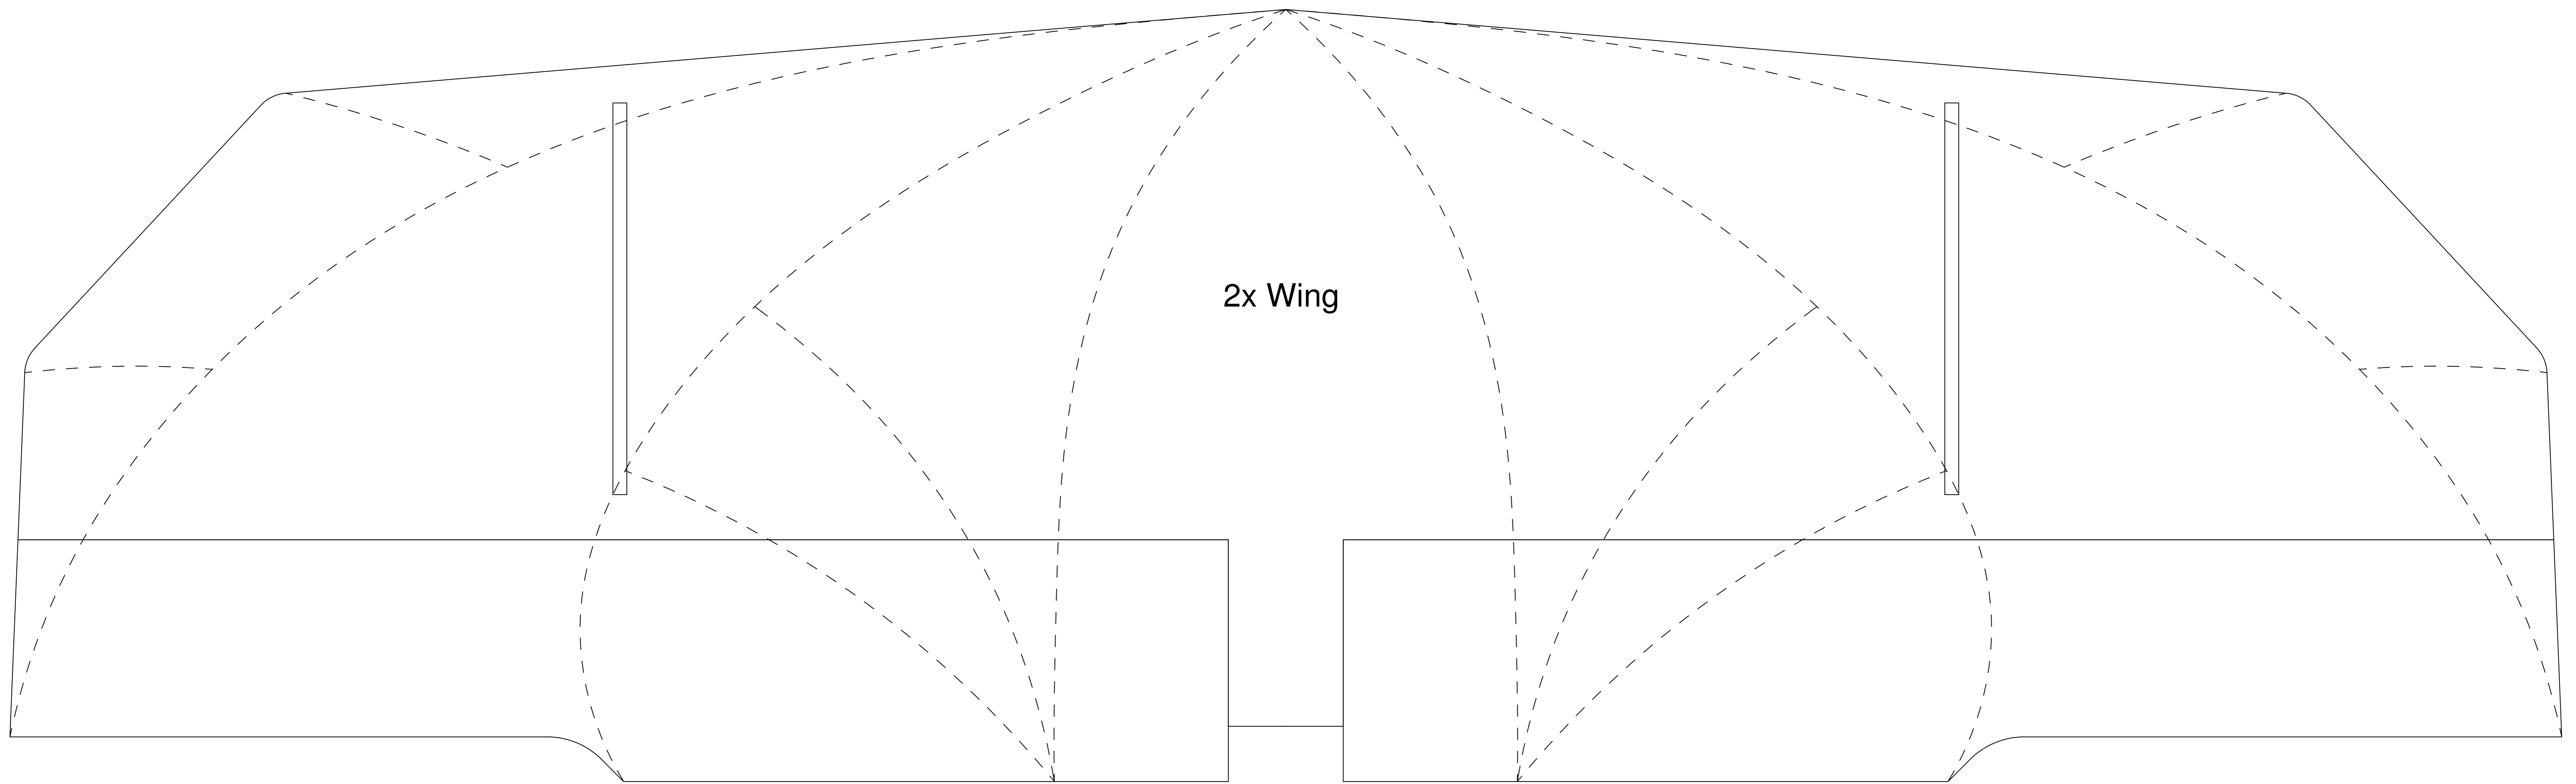

2x Side force generators

1x Fuse

2x Fuse hor. doubler

1x Fuse hor.

44" Monster Tensor

Based on the Micro-Tensor by Joe Malinchak DRAWN BY: PROP-ER

Wingspan: 44" (1100mm)
Material: FFF / 6mm Depron

This copyright protected plan is free for personal, non-commercial use only.

44" Monster Tensor