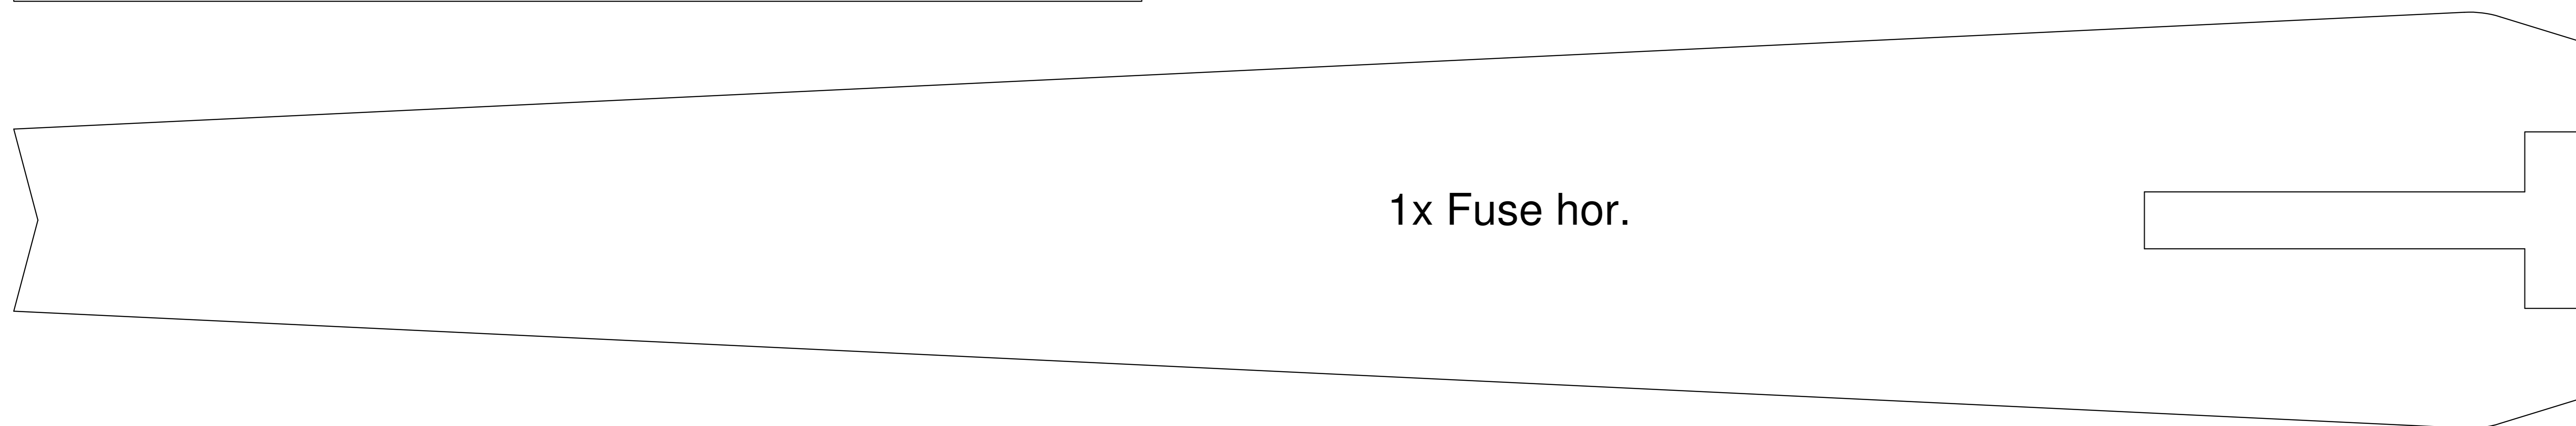

2x Side force generators

1x Fuse

2x Fuse hor. doubler

1x Fuse hor.

44" Monster Tensor

Based on the Micro-Tensor by Joe Malinchak DRAWN BY: PROP-ER

Wingspan: 44" (1100mm)
Material: FFF / 6mm Depron

This copyright protected plan is free for personal, non-commercial use only.

44" Monster Tensor