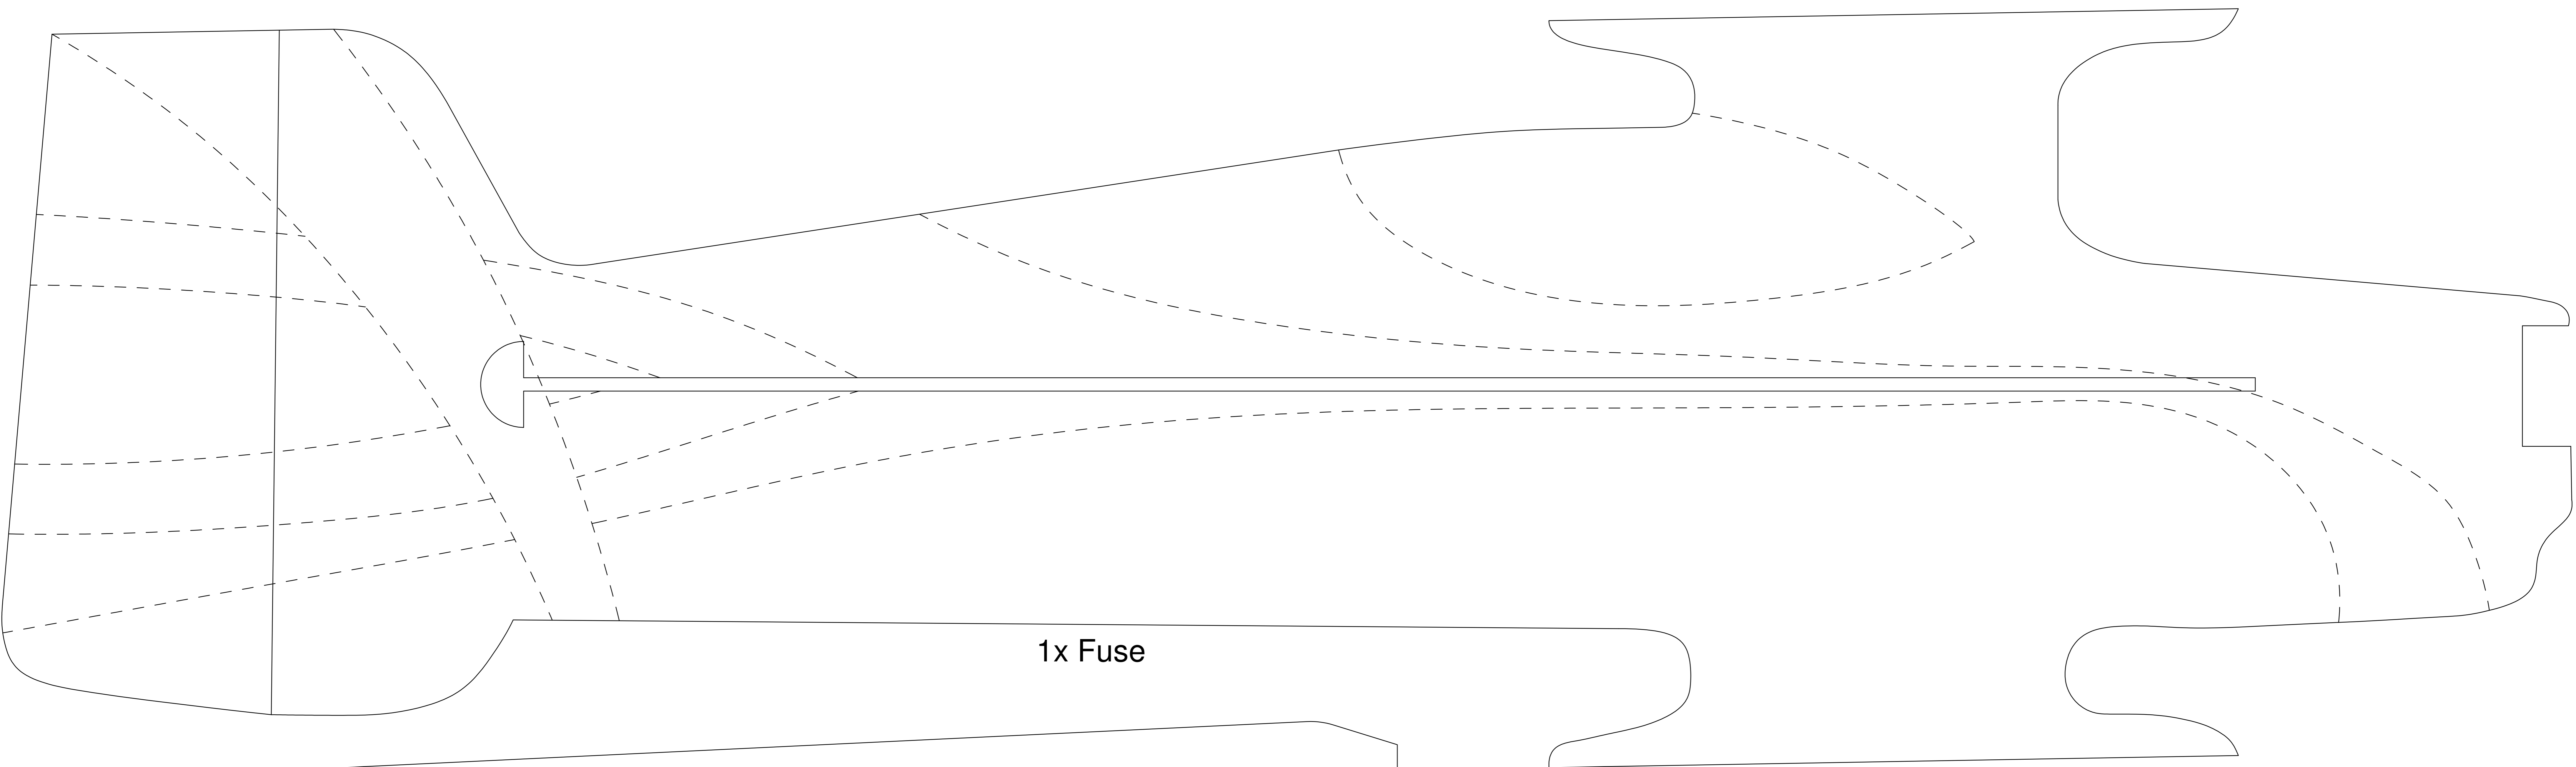

2x Side force generators

1x Fuse

2x Fuse hor. doubler

1x Fuse hor.

44" Monster Tensor

Based on the Micro-Tensor by Joe Malinchak DRAWN BY: PROP-ER

Wingspan: 44" (1100mm)
Material: FFF / 6mm Depron

This copyright protected plan is free for personal, non-commercial use only.

44" Monster Tensor