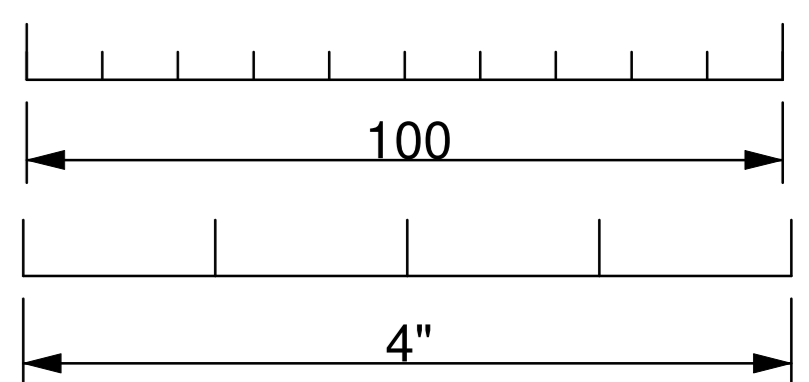

2x Side force generators

1x Fuse

2x Fuse hor. doubler

1x Fuse hor.

44" Monster Tensor

Based on the Micro-Tensor by Joe Malinchak DRAWN BY: PROP-ER

Wingspan: 44" (1100mm)
Material: FFF / 6mm Depron

This copyright protected plan is free for personal, non-commercial use only.

44" Monster Tensor