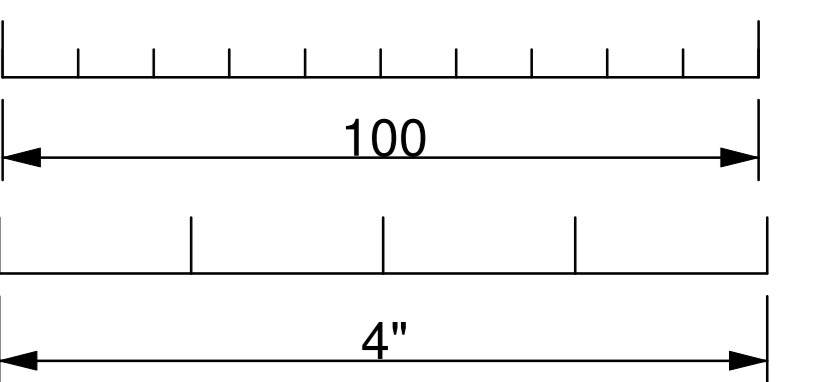

2x Side force generators

1x Fuse

2x Fuse hor. doubler

1x Fuse hor.

44" Monster Tensor

Based on the Micro-Tensor by Joe Malinchak DRAWN BY: PROP-ER

Wingspan: 44" (1100mm)
Material: FFF / 6mm Depron

This copyright protected plan is free for personal, non-commercial use only.

44" Monster Tensor