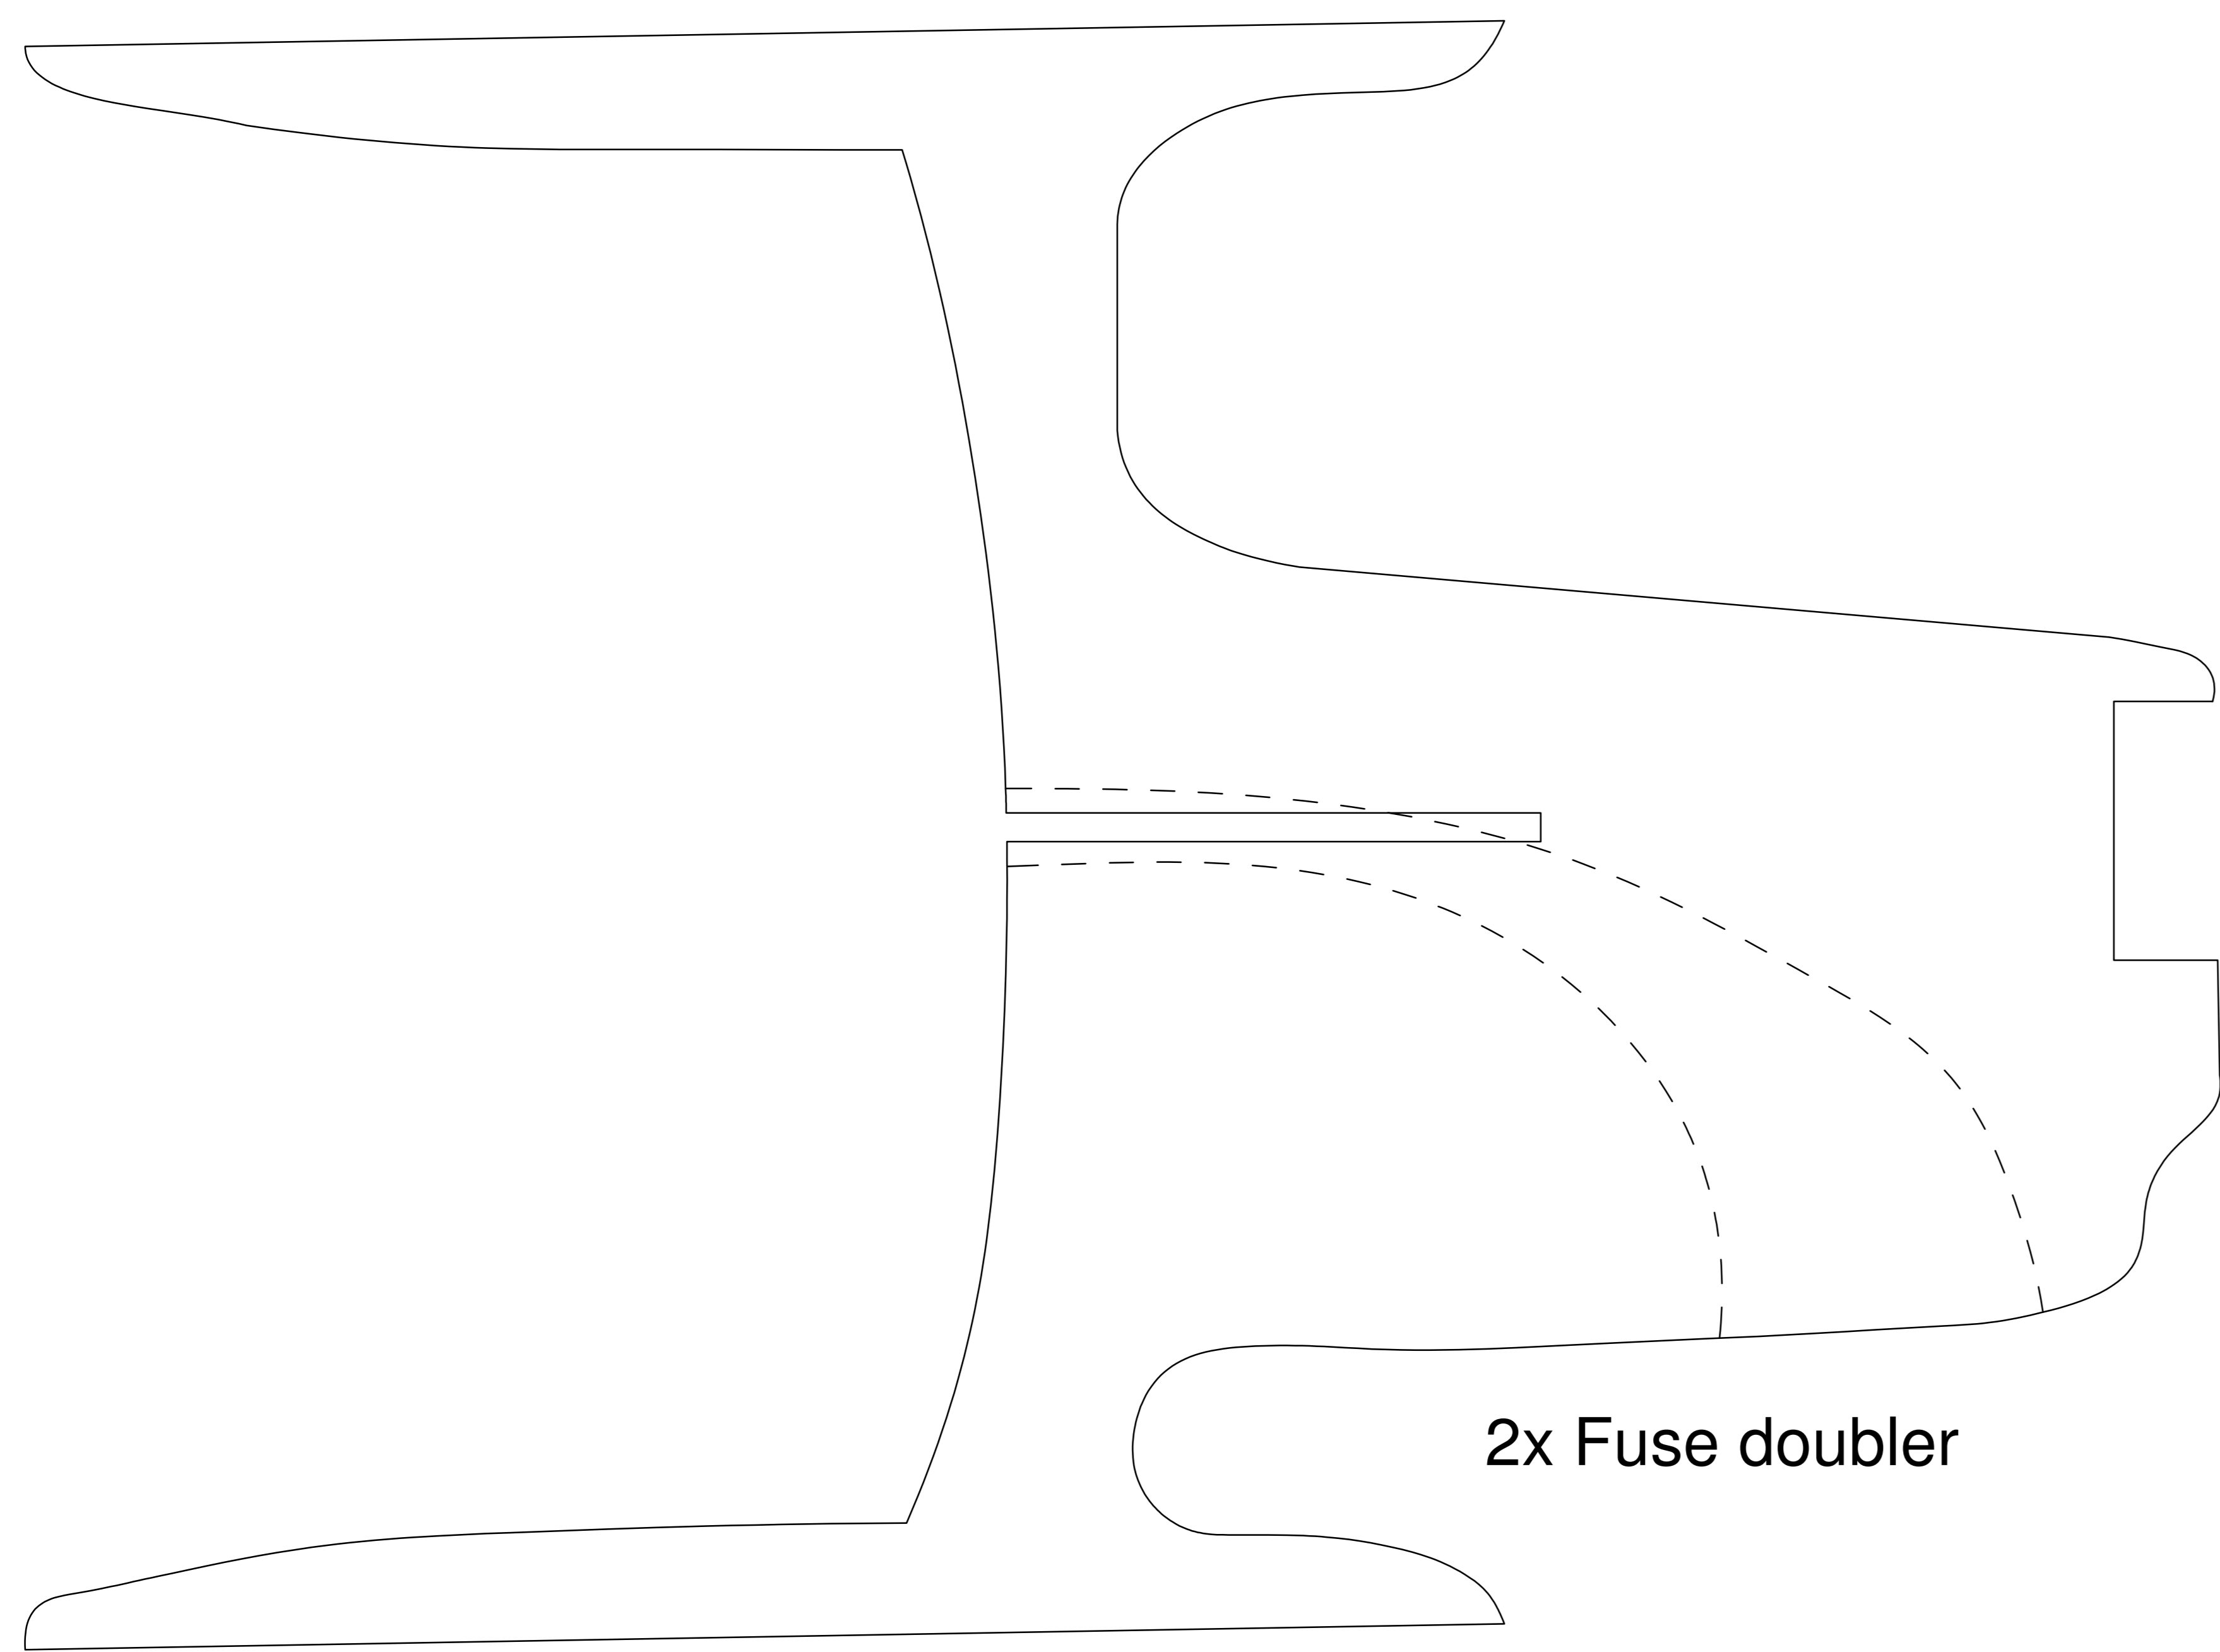

2x Side force generators

1x Fuse

2x Fuse hor. doubler

1x Fuse hor.

44" Monster Tensor

Based on the Micro-Tensor by Joe Malinchak DRAWN BY: PROP-ER

Wingspan: 44" (1100mm)
Material: FFF / 6mm Depron

This copyright protected plan is free for personal, non-commercial use only.

44" Monster Tensor