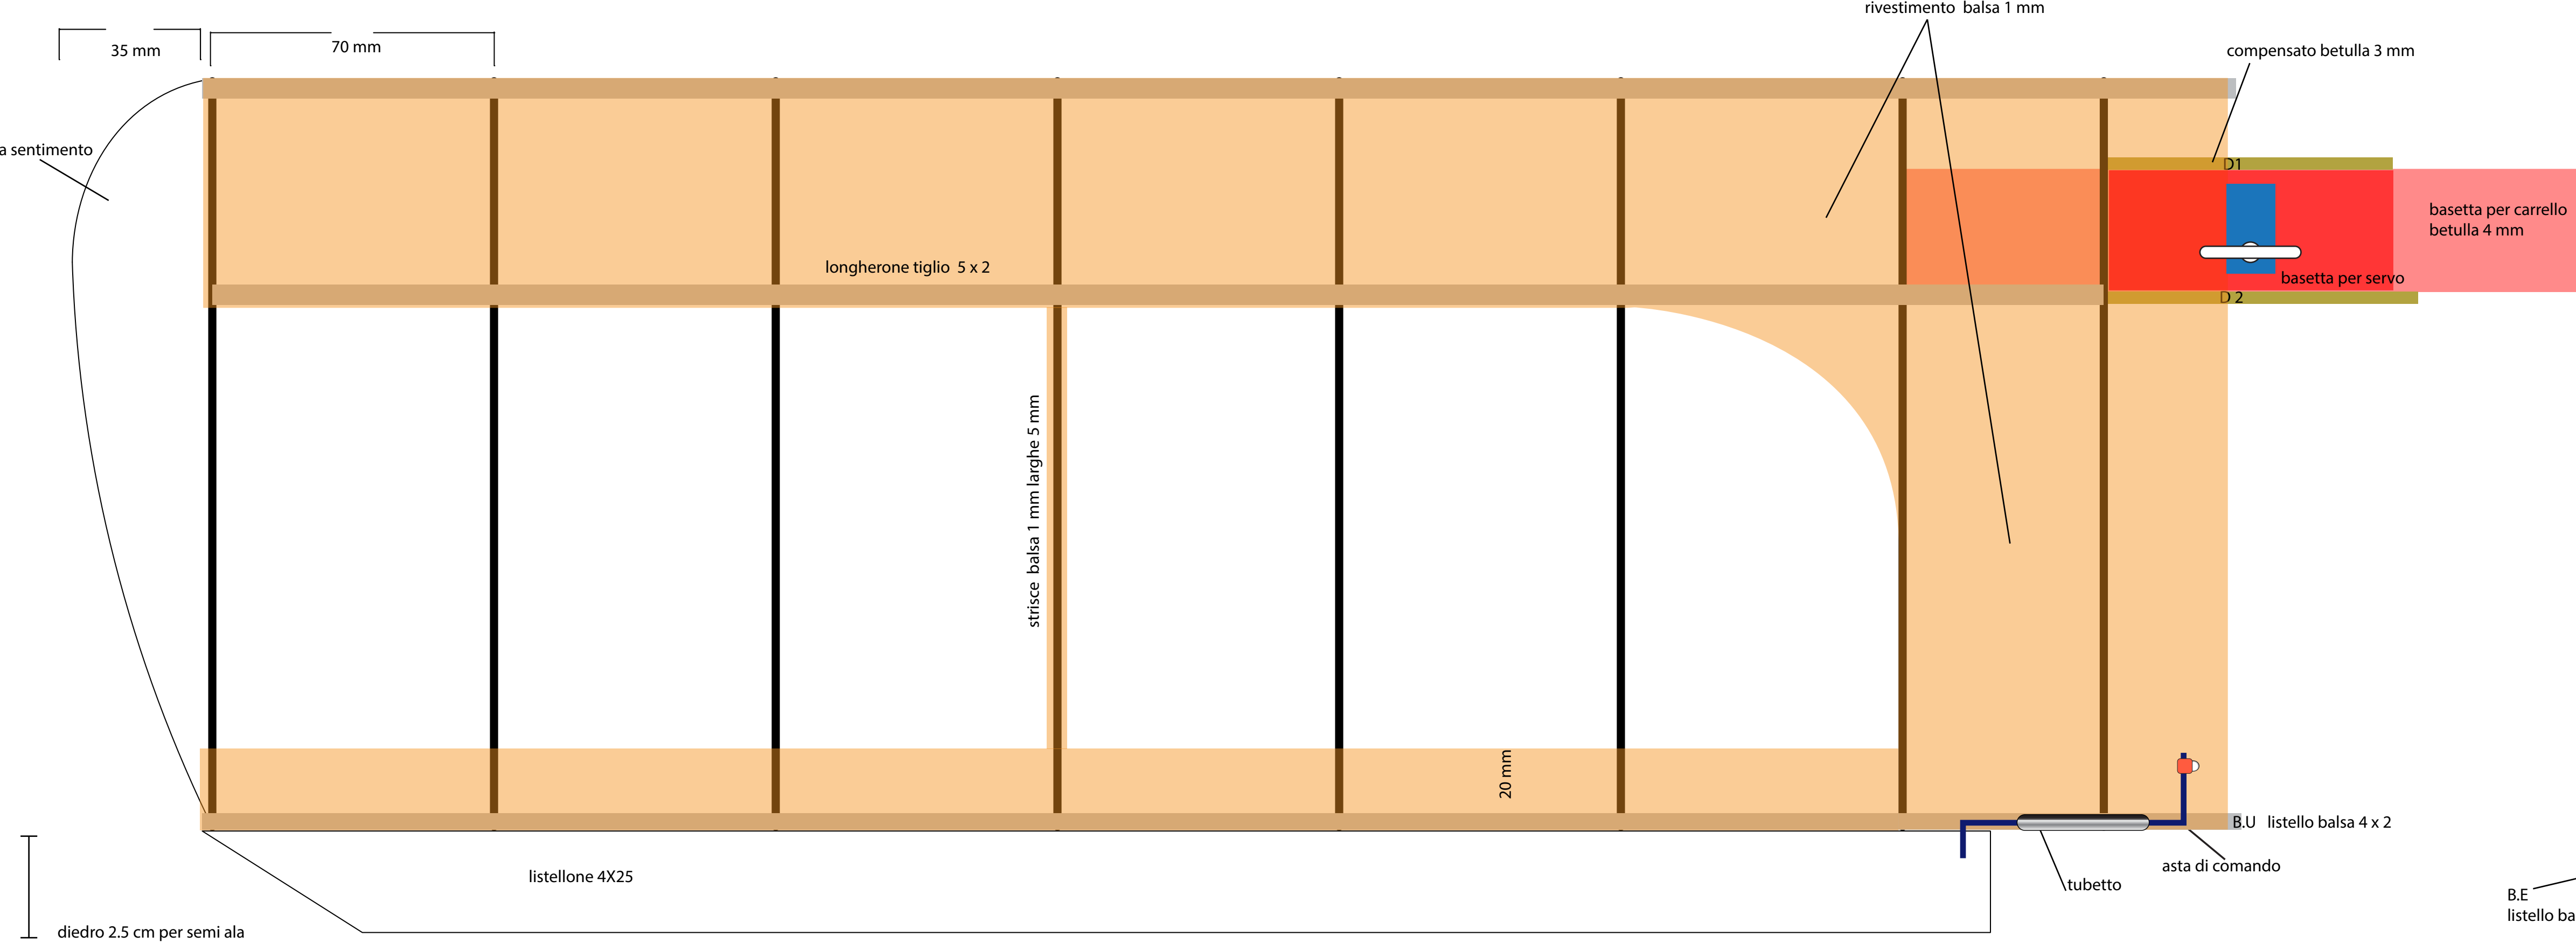

50 cm

diedro 2.5 cm per semi ala