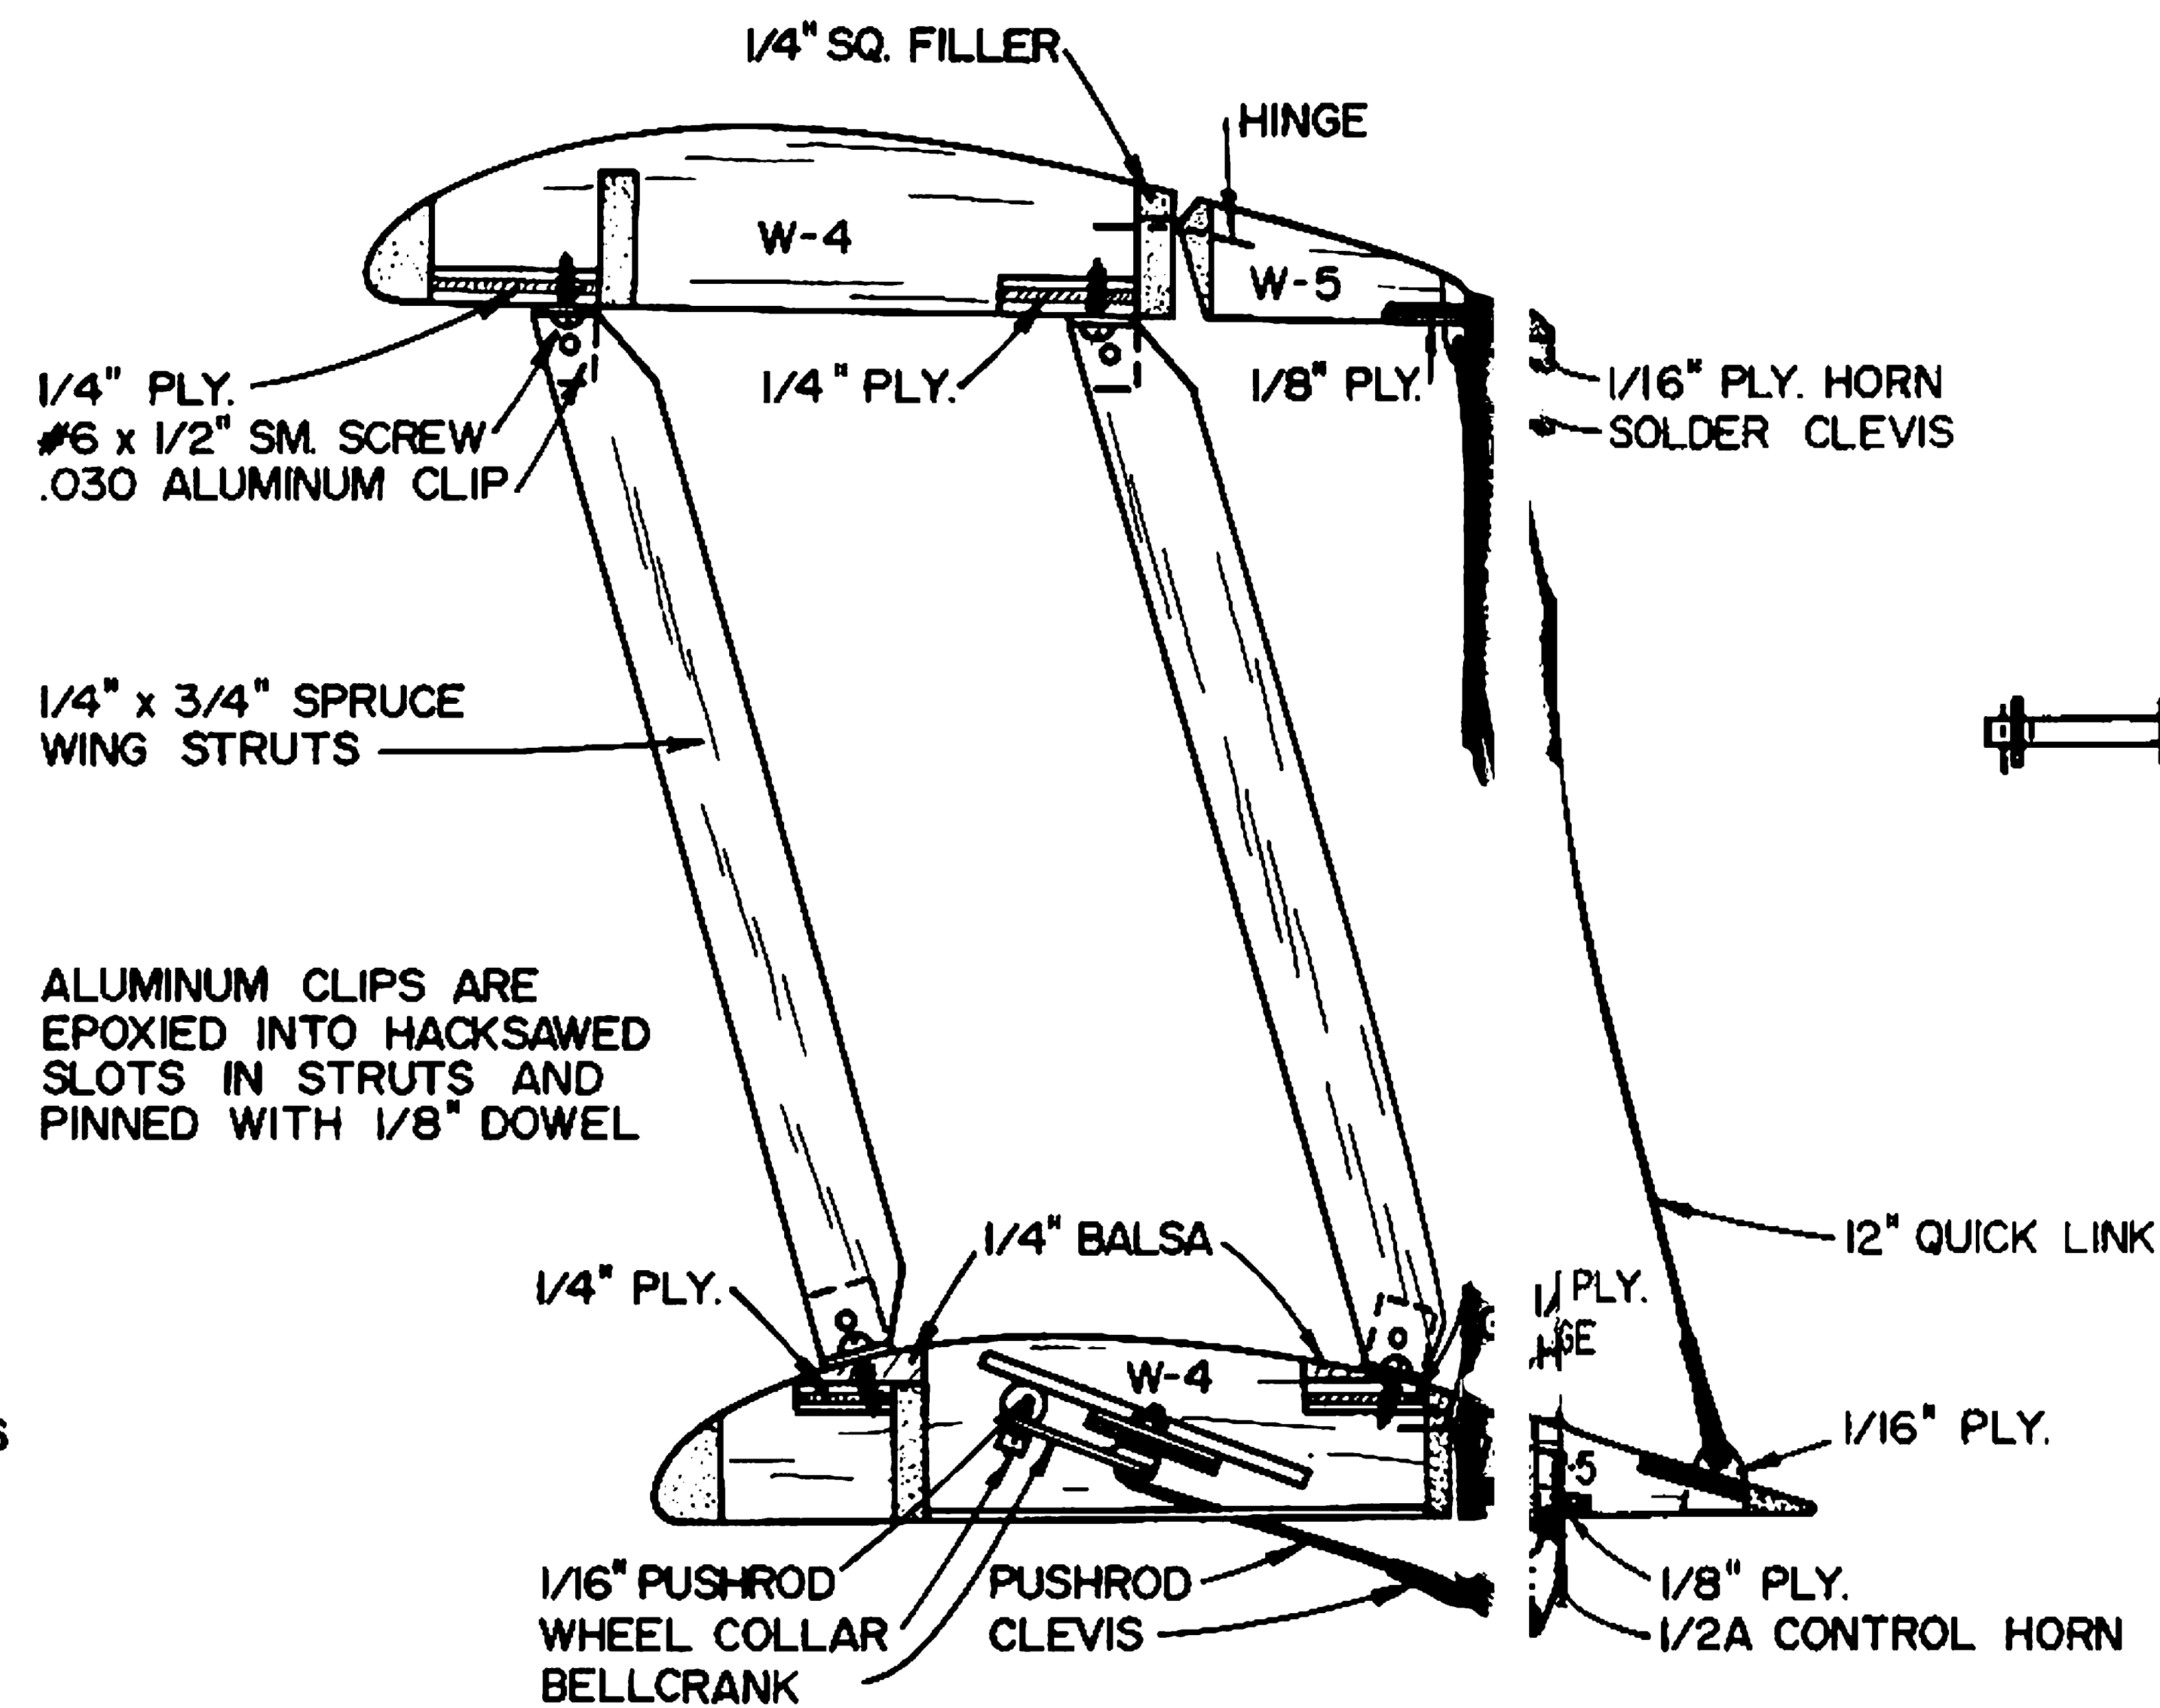

TOP WING

BOTTOM WING

.030 ALUMINUM CLIP
1/8" DOWEL PIN

© FROM ALL COMMERCIAL RIGHTS RESERVED
GOLDEN OLDIE
A VINTAGE SPORT BIPLANE
DESIGNED AND DRAWN BY FRED REESE