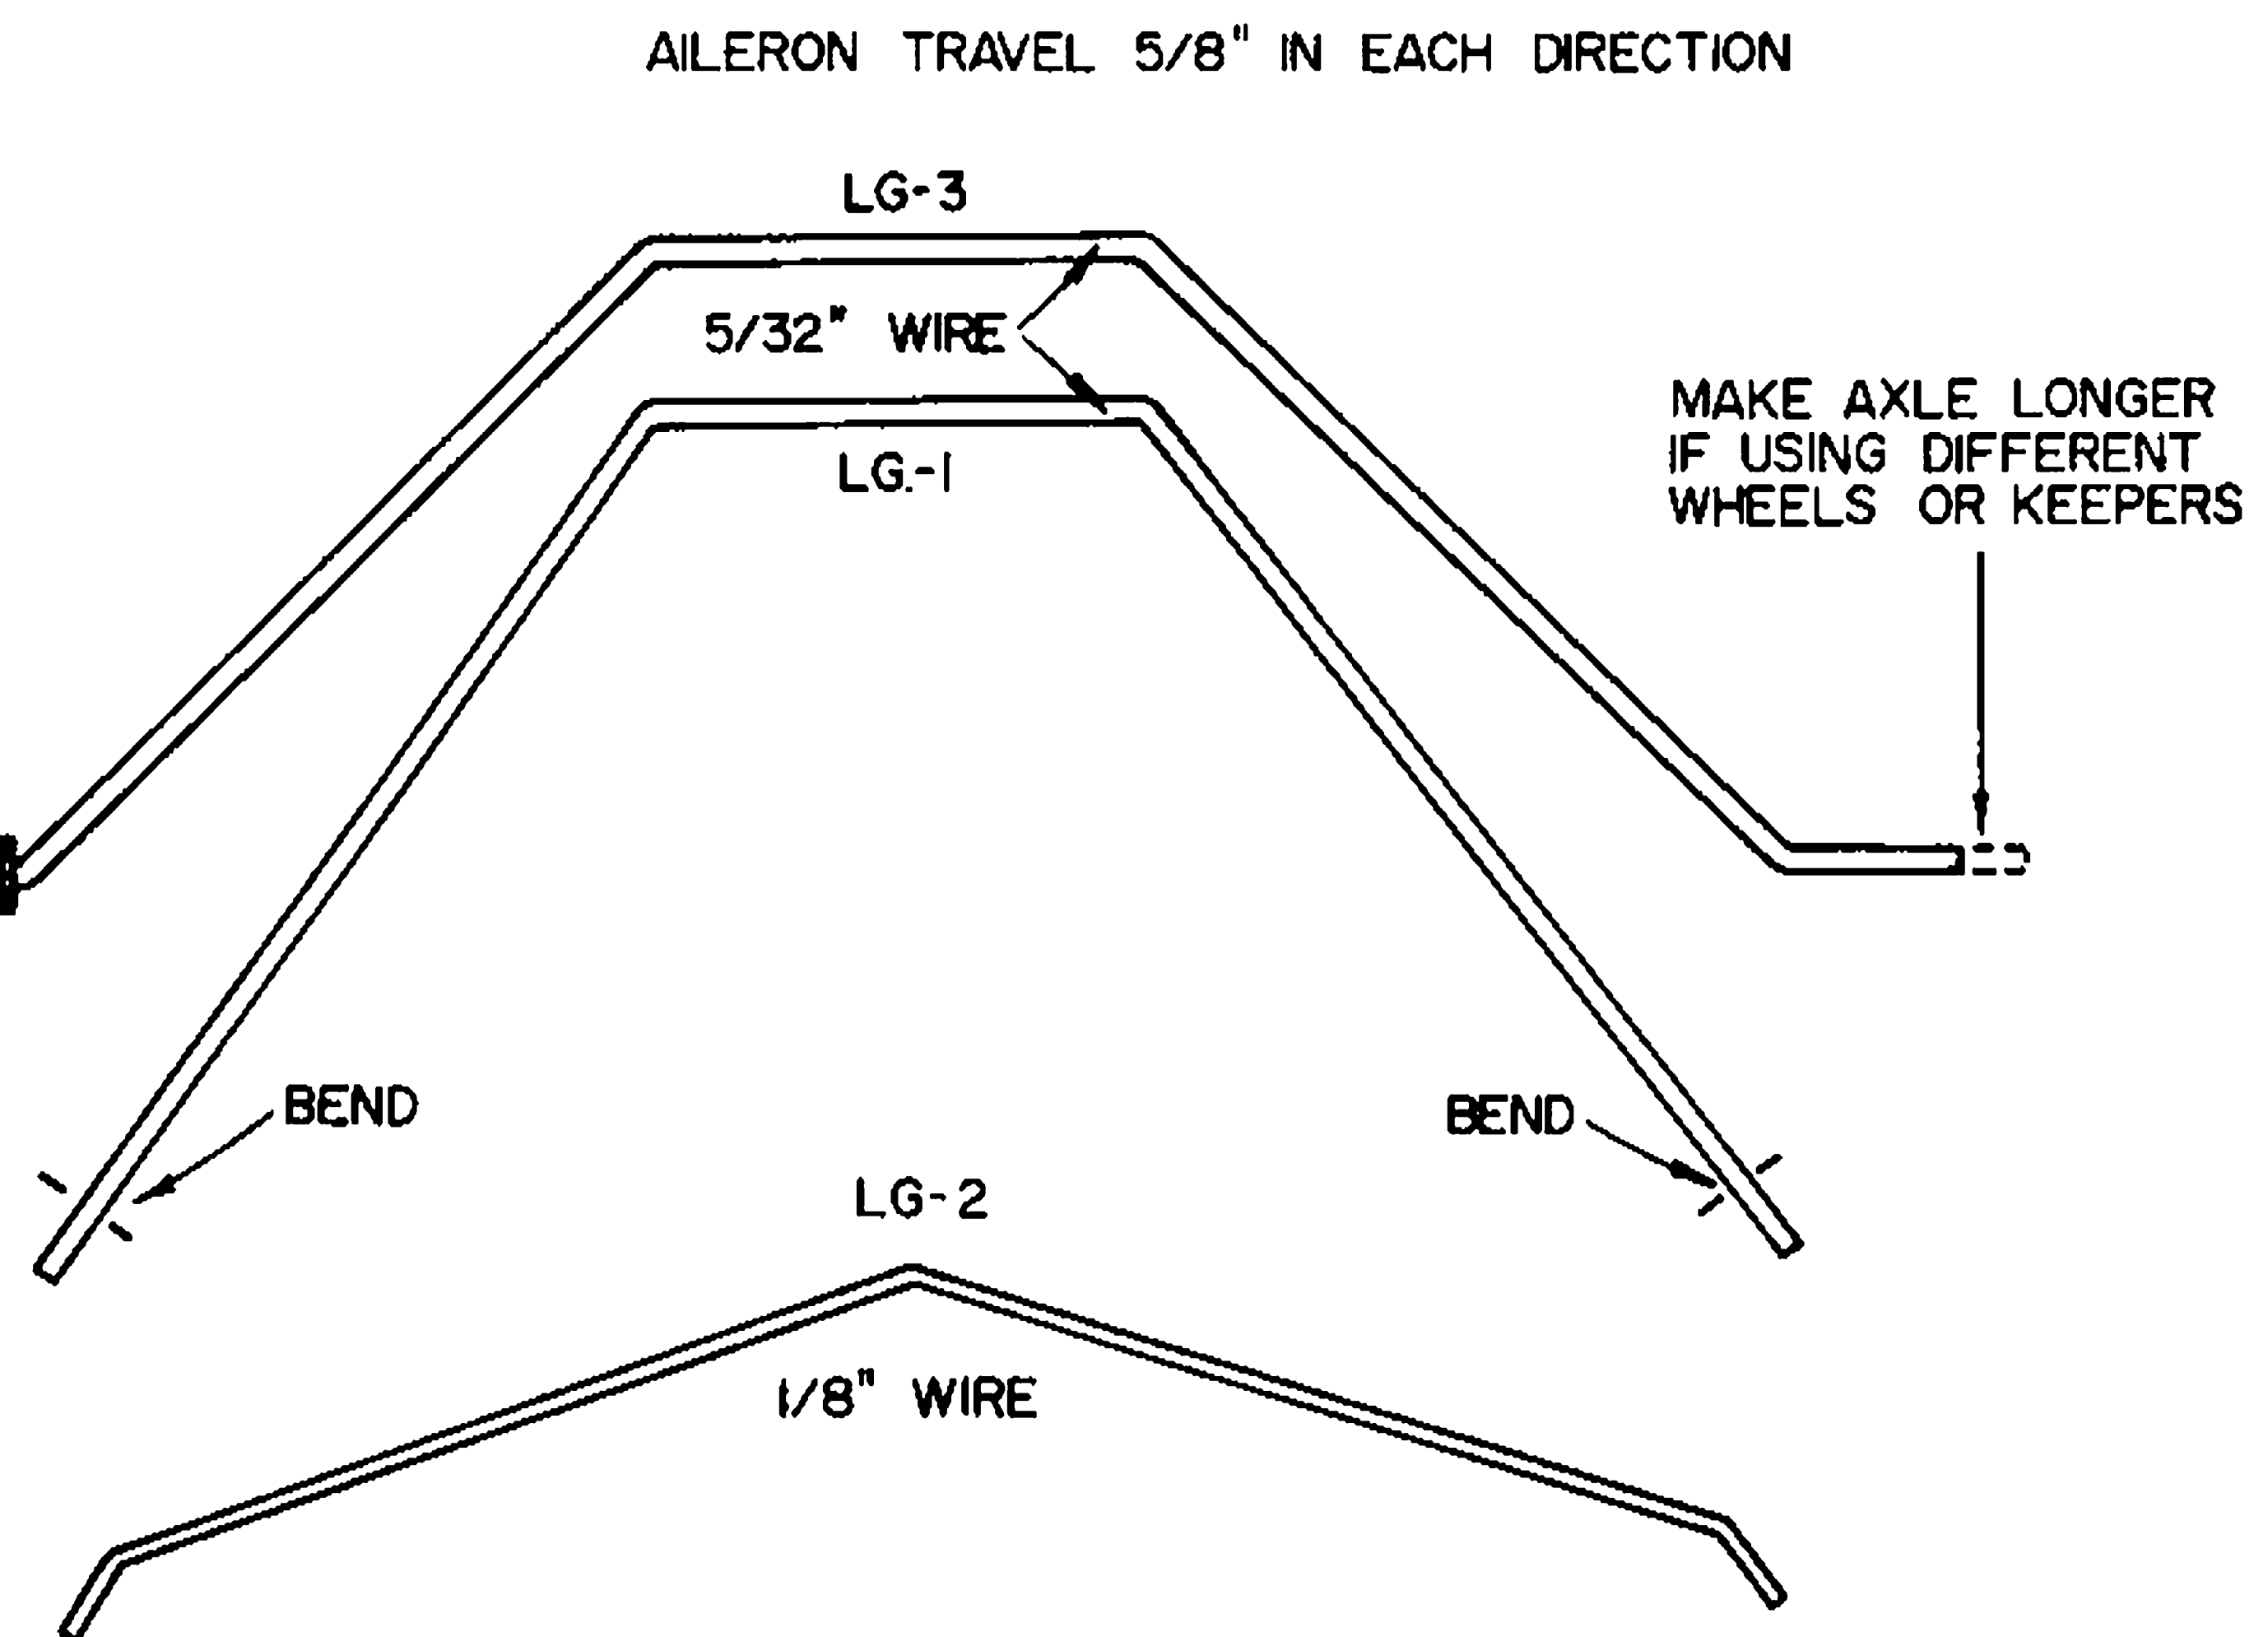

TOP WING

BOTTOM WING

.030 ALUMINUM CLIP
1/8" DOWEL PIN

© FROM ALL COMMERCIAL RIGHTS RESERVED
GOLDEN OLDIE
A VINTAGE SPORT BIPLANE
DESIGNED AND DRAWN BY FRED REESE