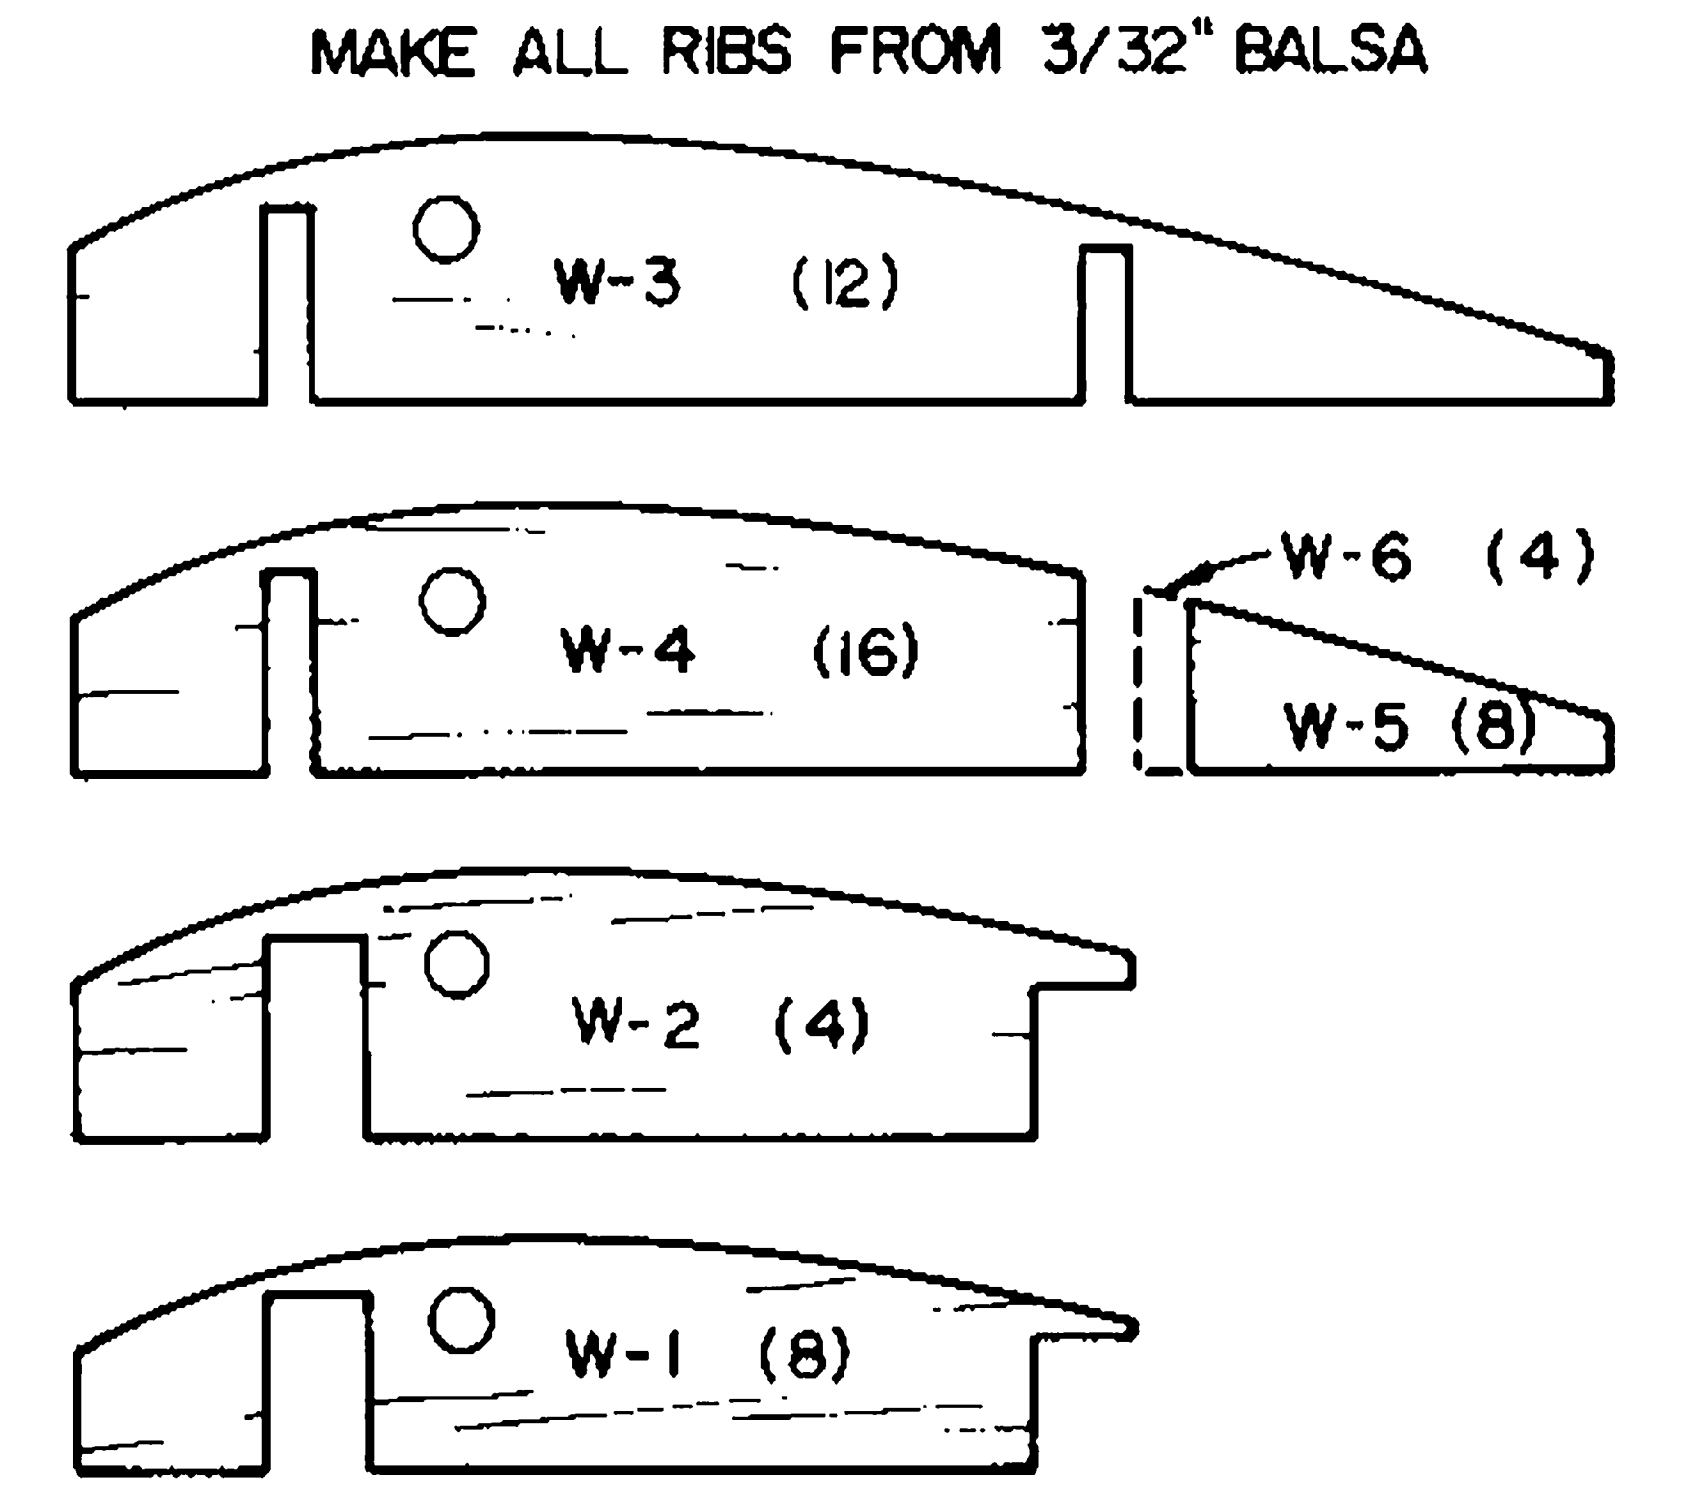

TOP WING

BOTTOM WING

.030 ALUMINUM CLIP
1/8" DOWEL PIN

© FROM ALL COMMERCIAL RIGHTS RESERVED
GOLDEN OLDIE
A VINTAGE SPORT BIPLANE
DESIGNED AND DRAWN BY FRED REESE