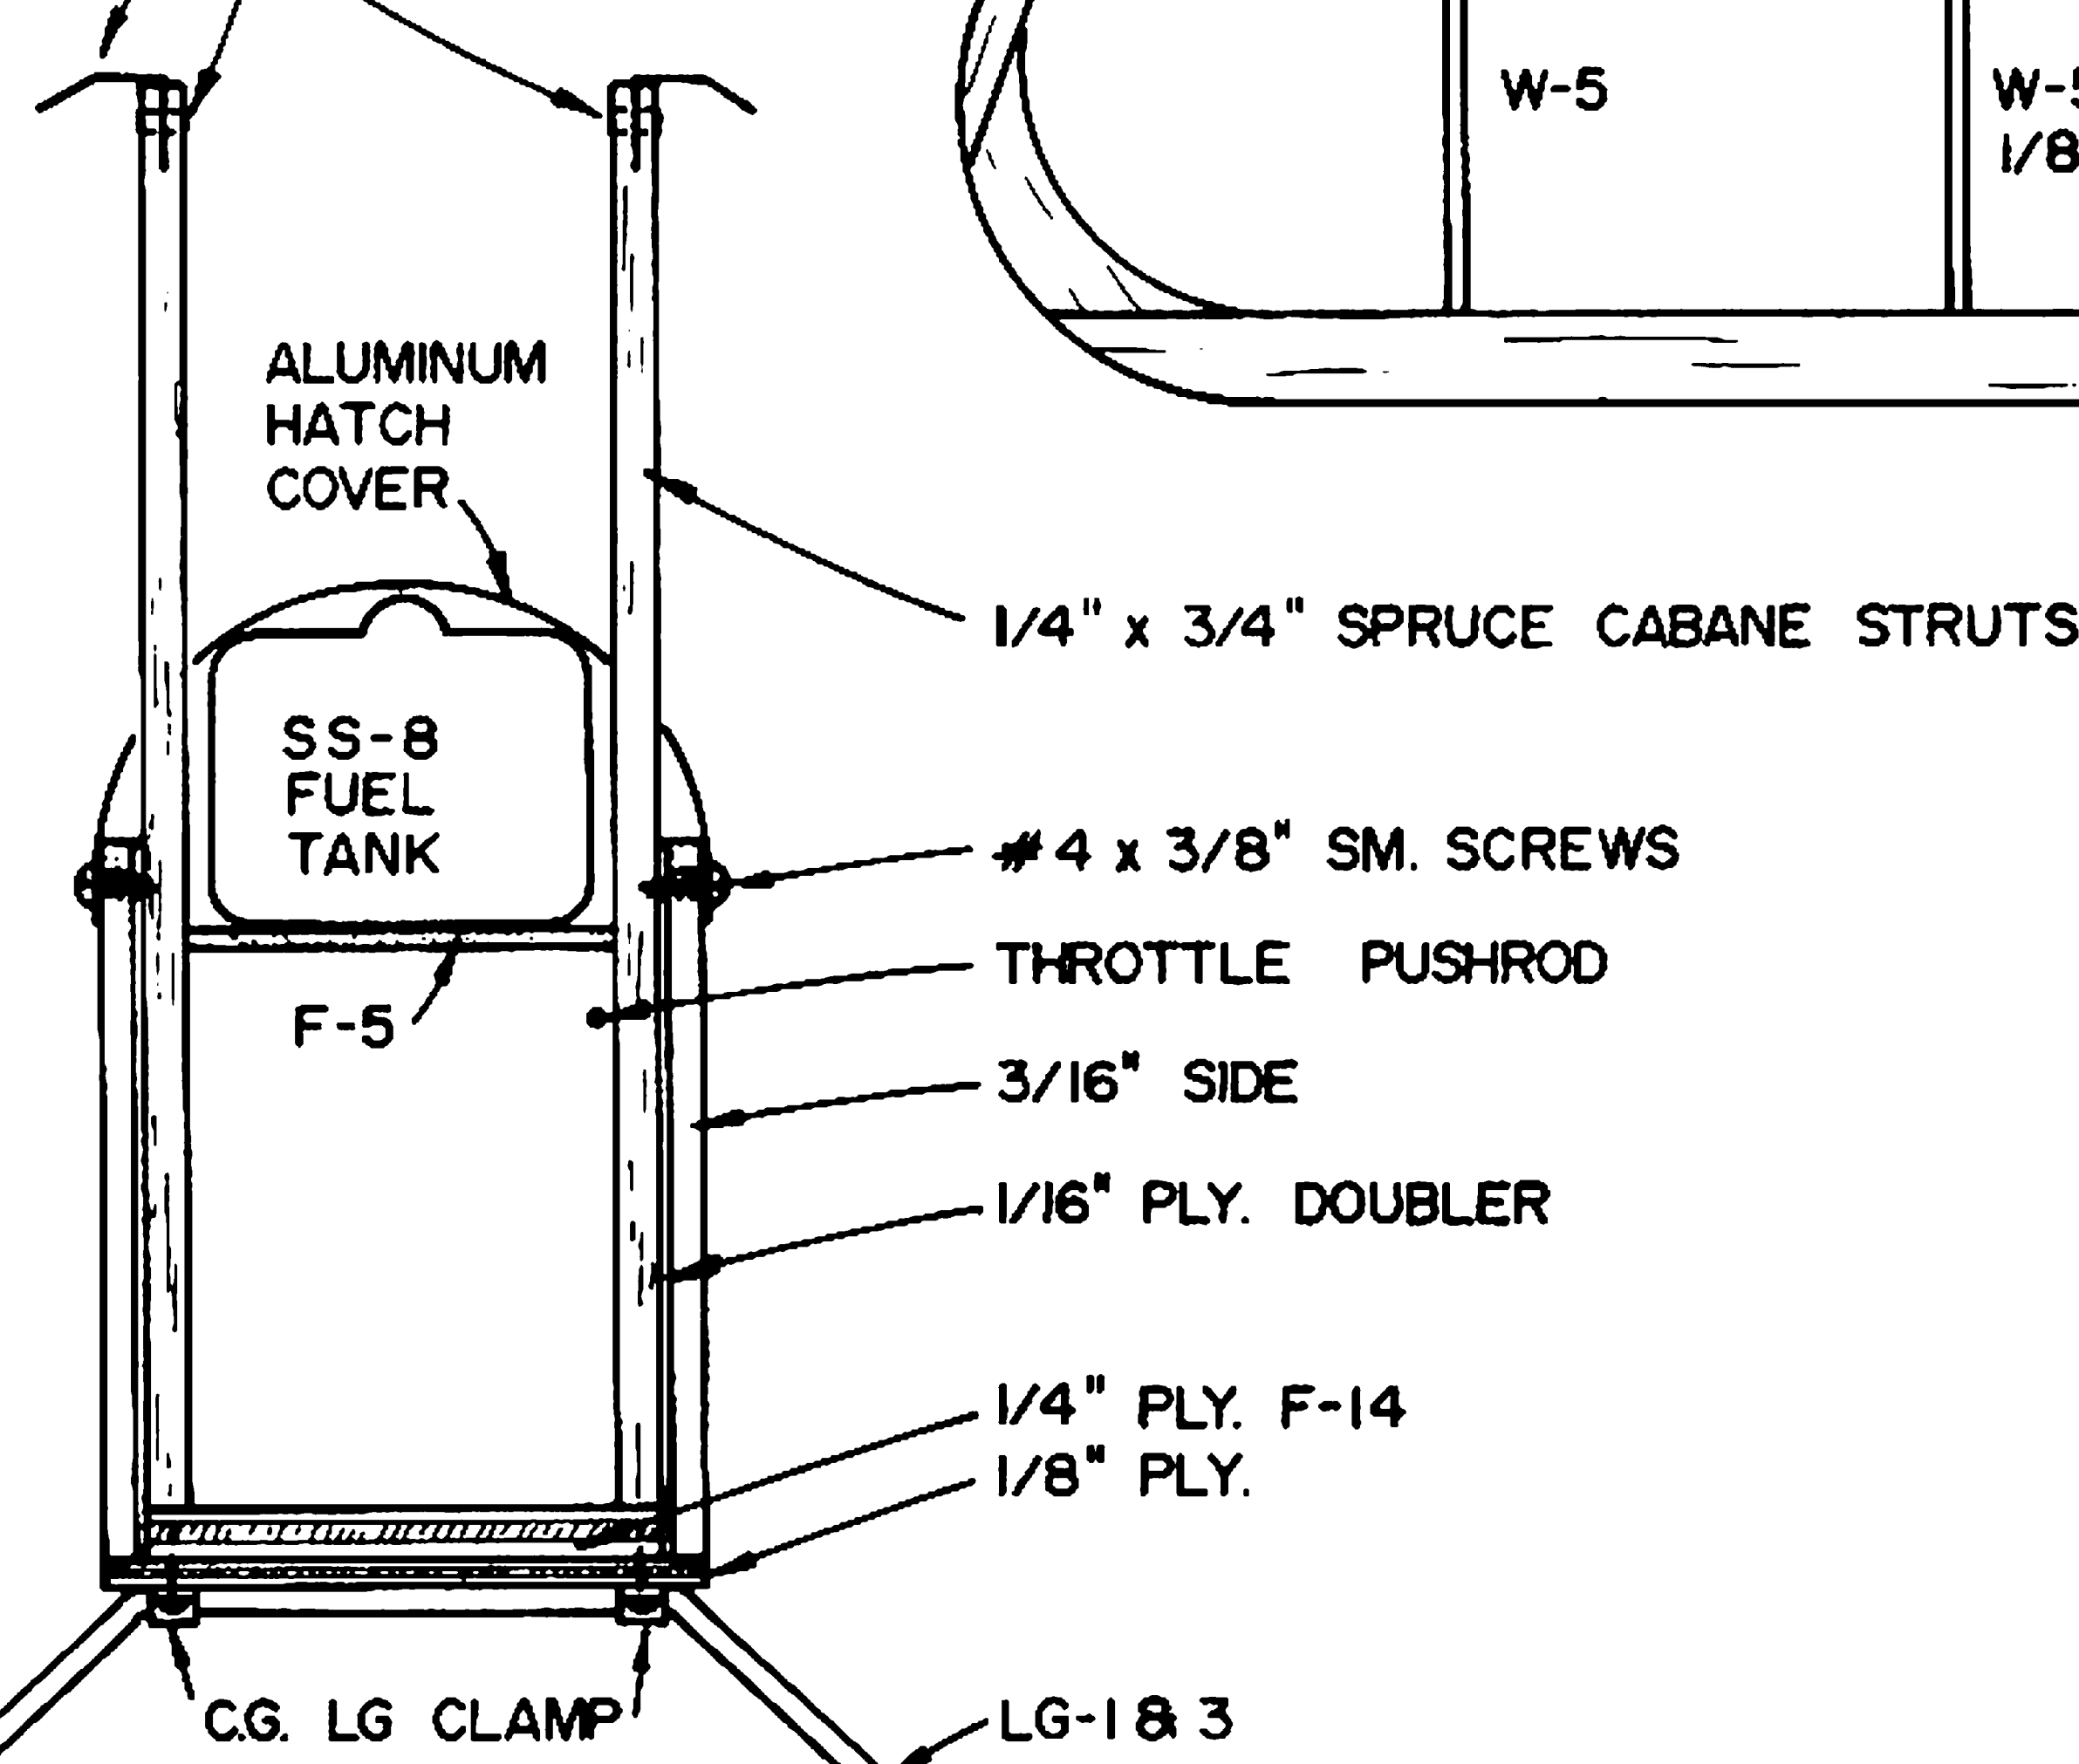

TOP WING

BOTTOM WING

.030 ALUMINUM CLIP
1/8" DOWEL PIN

© FROM ALL COMMERCIAL RIGHTS RESERVED
GOLDEN OLDIE
A VINTAGE SPORT BIPLANE
DESIGNED AND DRAWN BY FRED REESE