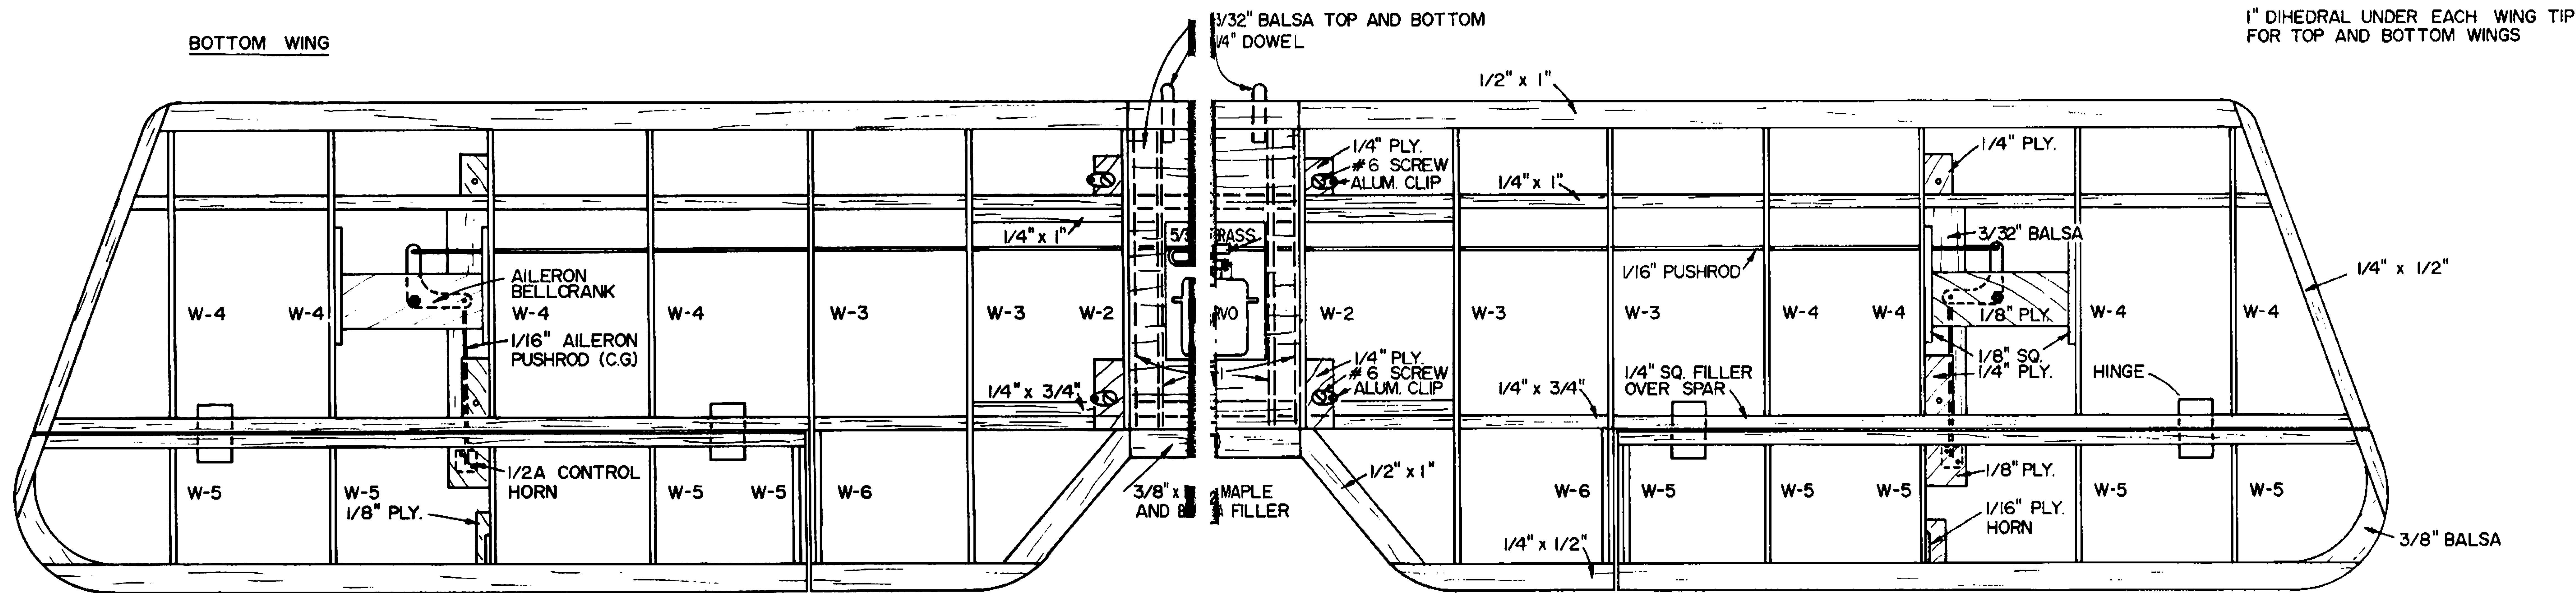

TOP WING

BOTTOM WING

.030 ALUMINUM CLIP
1/8" DOWEL PIN

© FROM ALL COMMERCIAL RIGHTS RESERVED
GOLDEN OLDIE
A VINTAGE SPORT BIPLANE
DESIGNED AND DRAWN BY FRED REESE