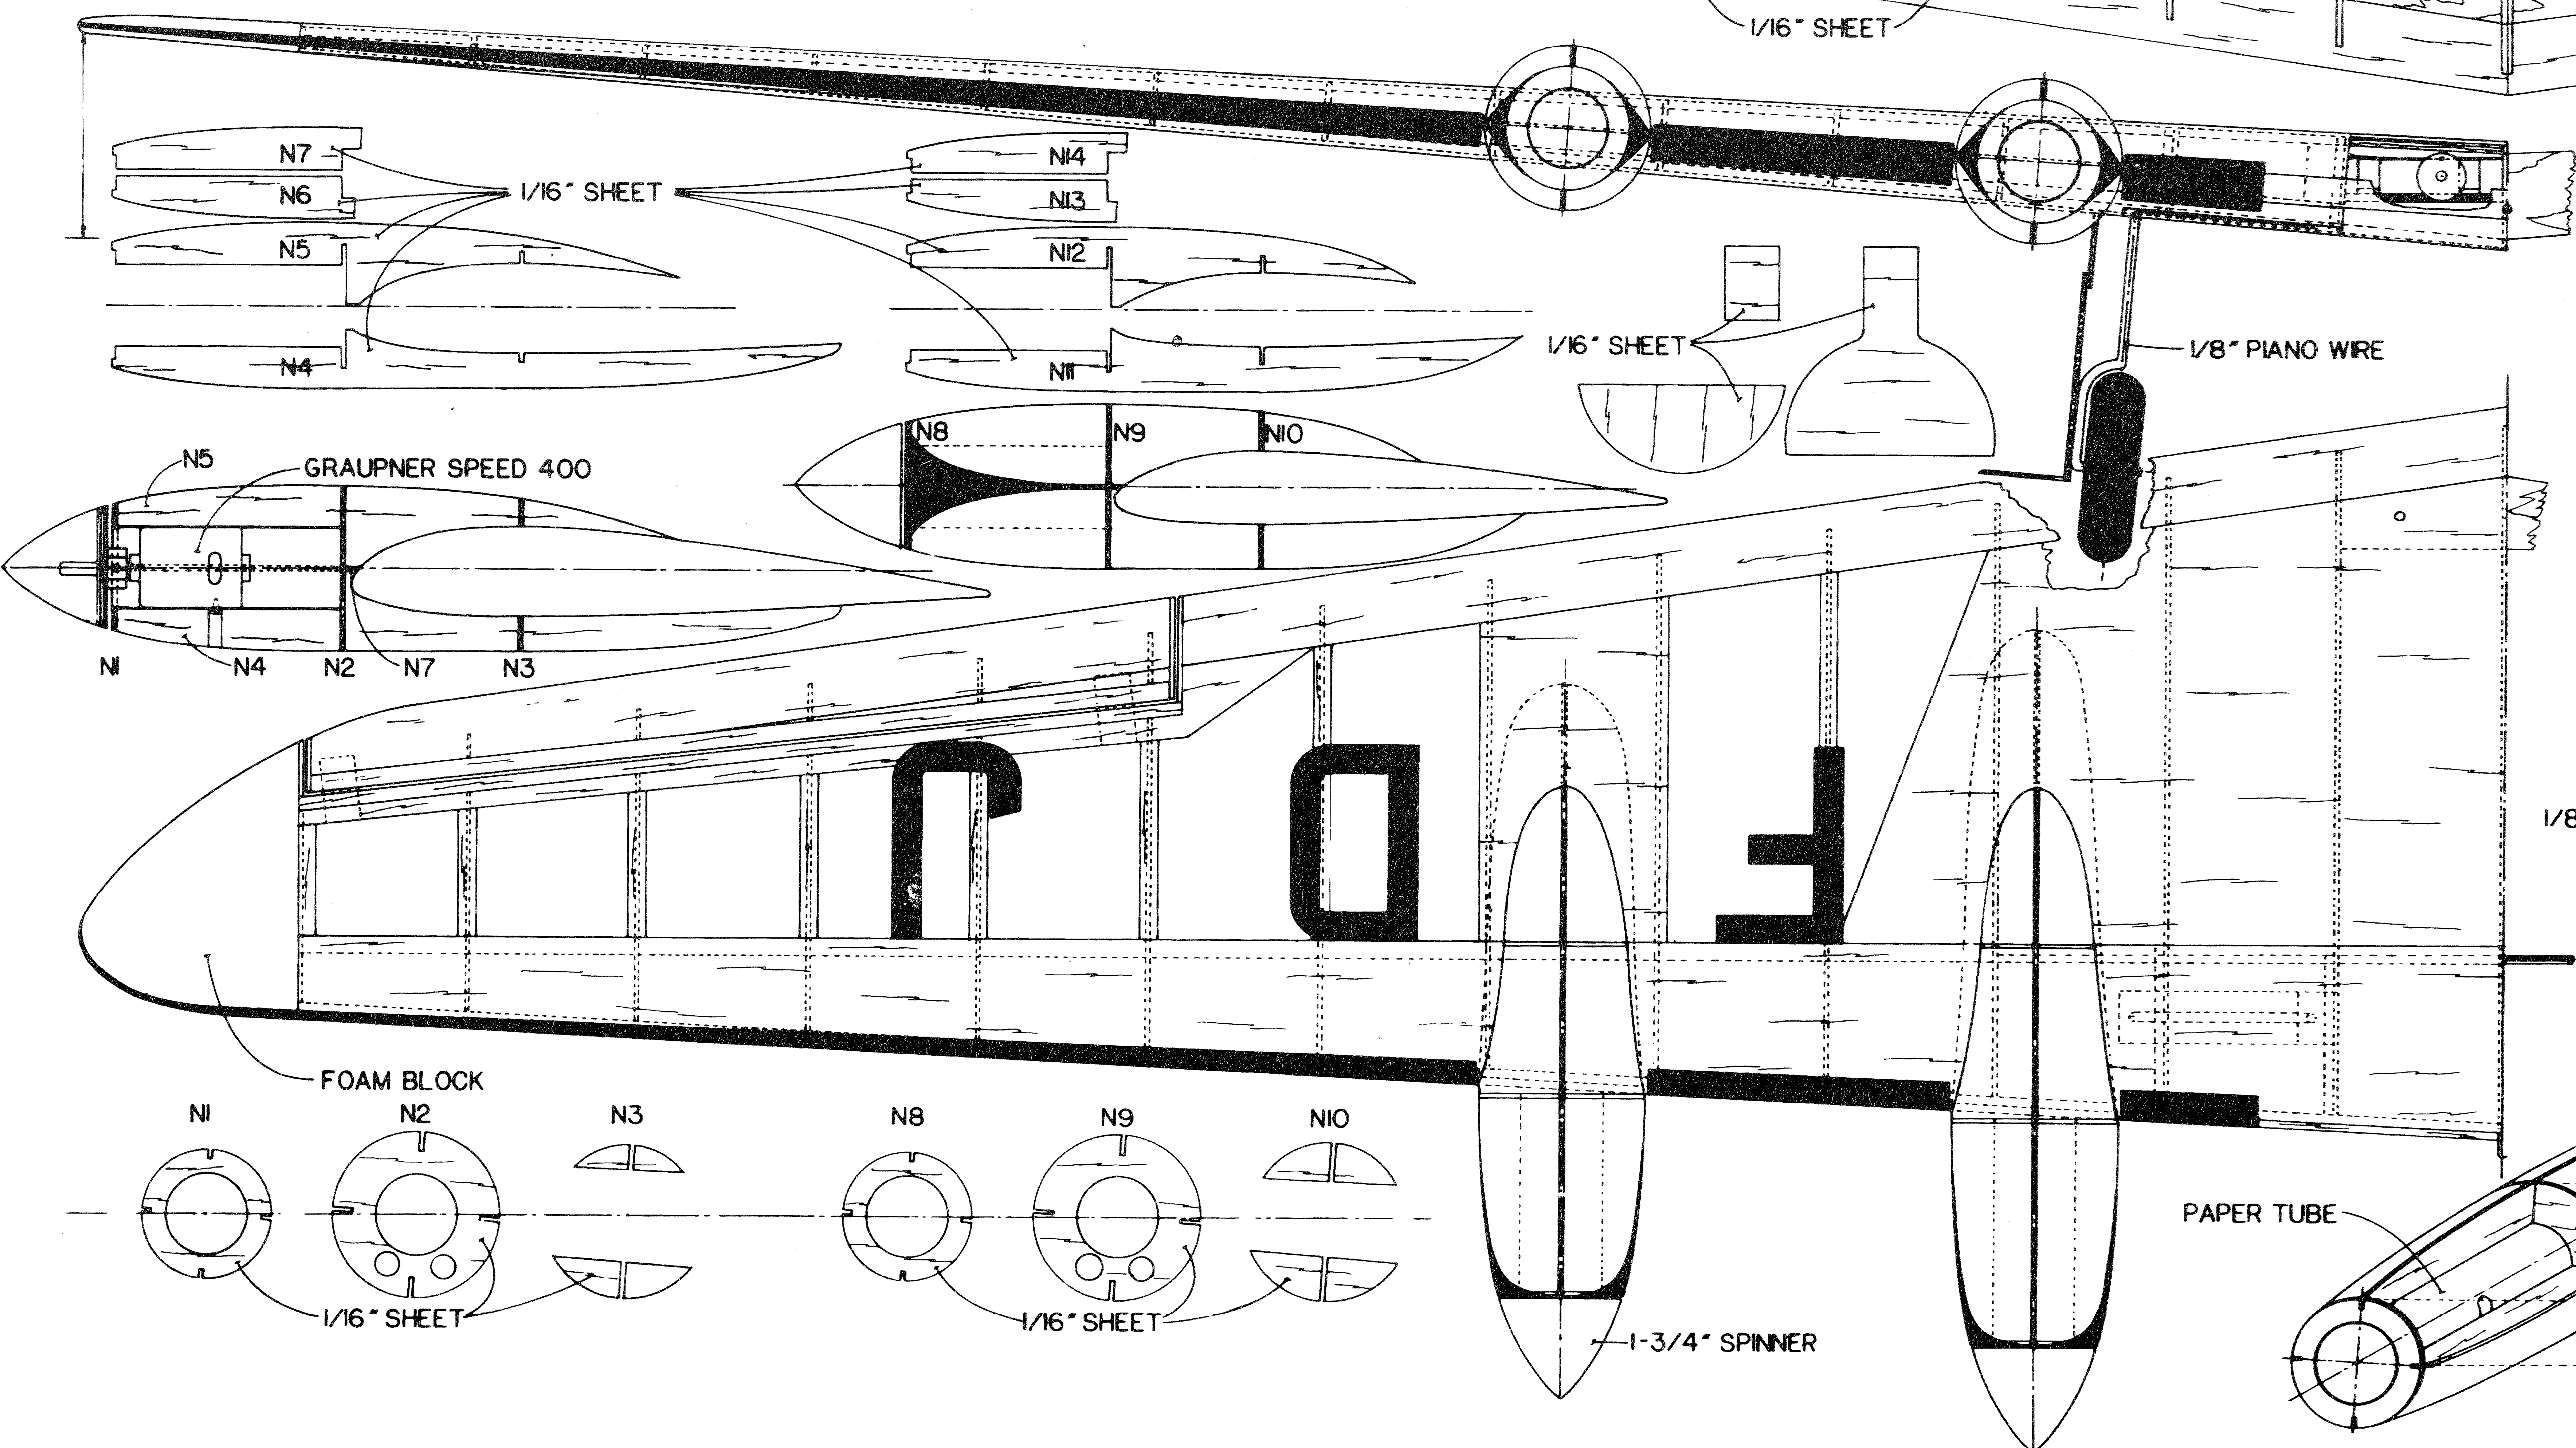

ALL FORMERS 1/16" SHEET

G-AFDJ

FALCON
IMPERIAL AERONAUTICS
LONDON

DE HAVILLAND D.H.91
ALBATROSS
SPORT SCALE MODEL
WINGSPAN 69-1/4" WEIGHT 5 LBS
POWER 4 GRAUPNER SPEED 400
DESIGNED, DRAWN AND BUILT BY
LADDIE MIKULASKO

1 INCH = 1 2 3 4 5 6

SHEET 1 OF 2

PLAN NO. 1250 2

COLOR SCHEME
ALL SILVER WITH BLACK LETTERS AND TRIMS

ALL RIBS ARE 1/16" Balsa SHEET

© 1981 ALL COMMERCIAL RIGHTS RESERVED

DE HAVILLAND D.H.91
ALBATROSS

SPORT SCALE MODEL
WINGSPAN 69-1/4" WEIGHT 5 LBS
POWER 4 GRAUPNER SPEED 400
DESIGNED DRAWN AND BUILT BY
LADDIE MIKULASKO