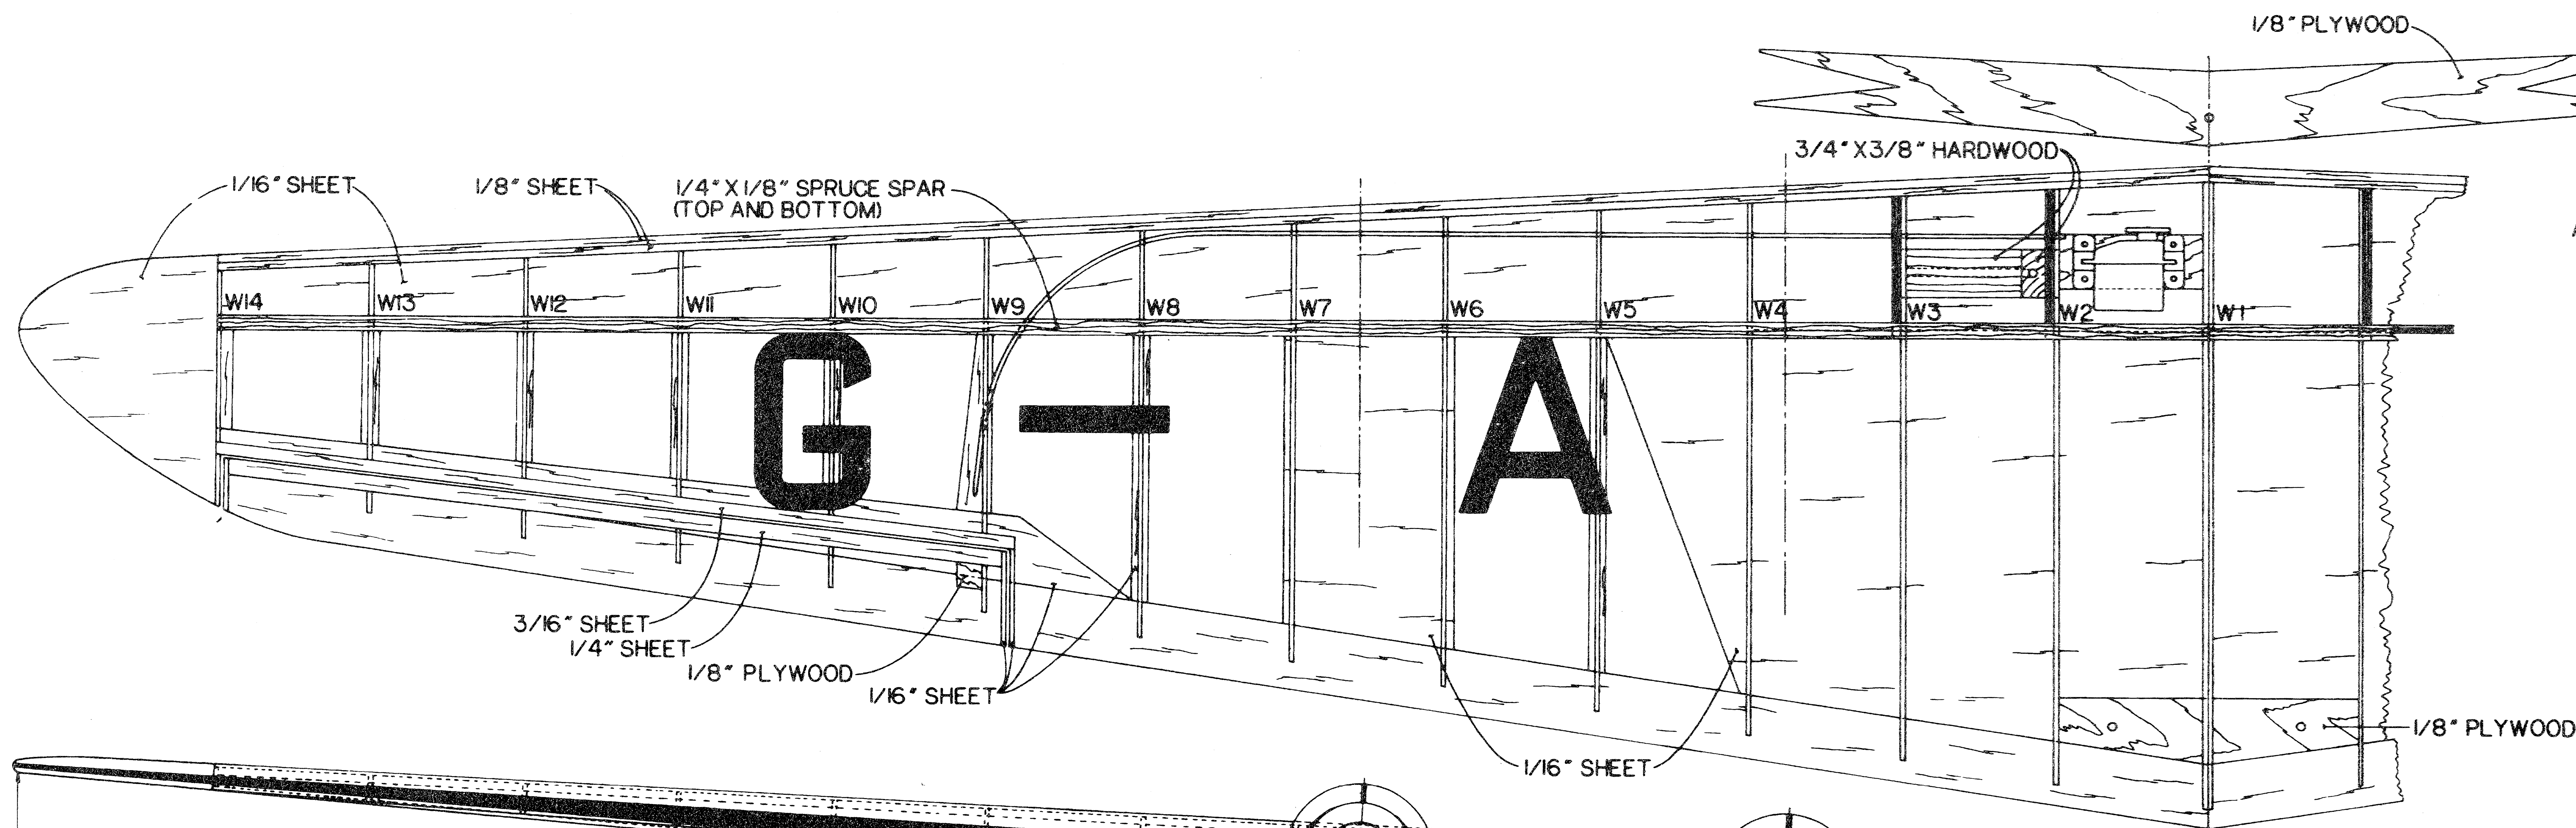

ALL FORMERS 1/16" SHEET

G-AFDJ

FALCON
IMPERIAL AERONAUTICS
LONDON

DE HAVILLAND D.H.91
ALBATROSS
SPORT SCALE MODEL
WINGSPAN 69-1/4" WEIGHT 5 LBS
POWER 4 GRAUPNER SPEED 400
DESIGNED, DRAWN AND BUILT BY
LADDIE MIKULASKO

1 INCH = 1 2 3 4 5 6

SHEET 1 OF 2

PLAN NO. 1250 2

COLOR SCHEME
ALL SILVER WITH BLACK LETTERS AND TRIMS

ALL RIBS ARE 1/16" Balsa SHEET

© 1981 ALL COMMERCIAL RIGHTS RESERVED

DE HAVILLAND D.H.91
ALBATROSS

SPORT SCALE MODEL
WINGSPAN 69-1/4" WEIGHT 5 LBS
POWER 4 GRAUPNER SPEED 400
DESIGNED DRAWN AND BUILT BY
LADDIE MIKULASKO